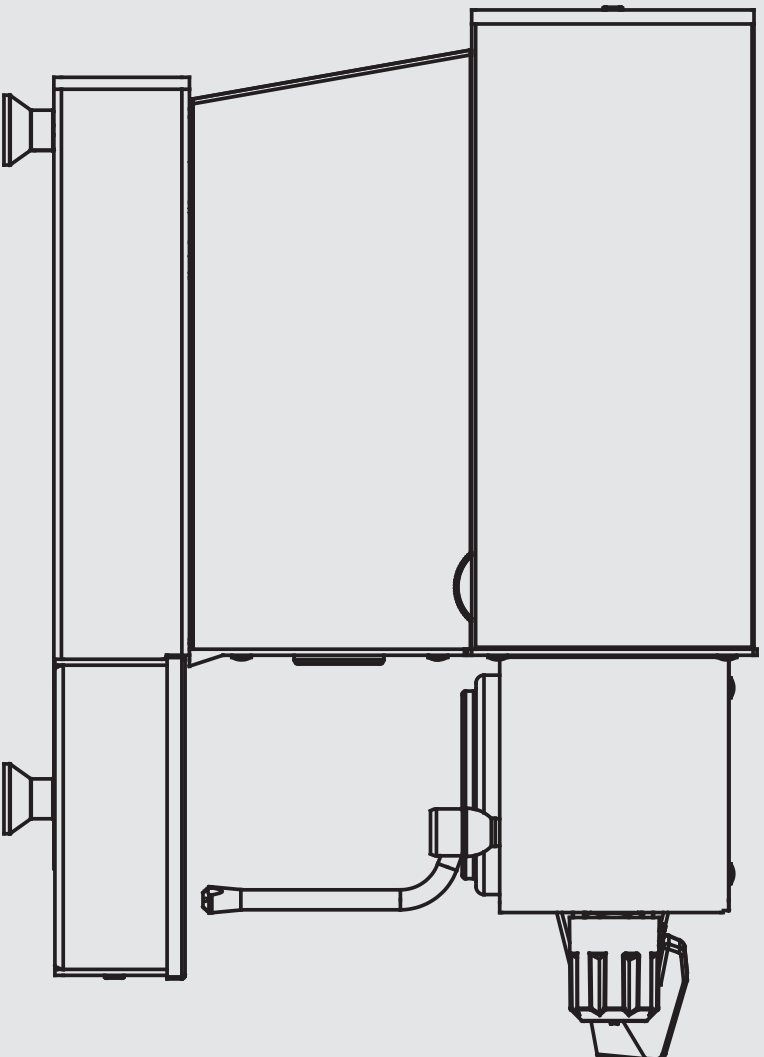

parts catalog linea mini

la marzocco
handmade in florence

INDEX

		Pag.	Ver.
Specifications	Caratteristiche Tecniche	4	1.1
Body Panel Assembly	Carrozzeria	6	1.1
Drain Box and Water Reservoir Assembly	Contentori	8	1.1
Steam and Hot Water Assembly	Lancia Vapore e Acqua Calda	10	1.1
Water Motor Pump Assembly	Pompa	14	1.1
Hydraulic Assembly	Impianto Idraulico	16	1.1
Fittings and Valves	Raccordi e Valvole	24	1.1
Integrated Brew Group Assembly	Gruppo Caffè	26	1.1
Steam Boiler Assembly	Caldaia Vapore	30	1.1
Water Supply Connection	Kit Rete Idrica	32	1.1
Electrical System	Impianto Elettrico	34	1.1
Portafilter Assembly	Portafiltri	36	1.1
Hose and Accessories	Tubi e Accessori	38	1.1