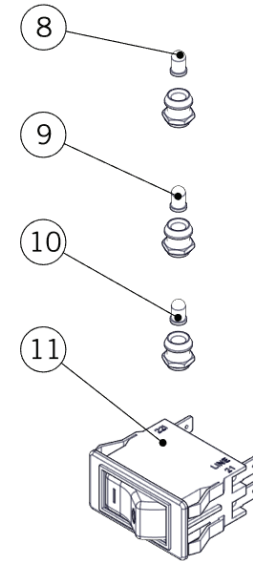

ELECTRICAL SYSTEM / IMPIANTO ELETTRICO

la marzocco

handmade in florence

ELECTRICAL SYSTEM / IMPIANTO ELETTRICO

Electrical System Impianto Elettrico	1	E.4.032	POWER CORD SCHUKO PLUG	CAVO ALIMENTAZIONE PRESA SCHUKO
	2	E.4.019	POWER CORD USA 115V	CAVO ALIMENTAZIONE USA 115V
	3	E.4.049	POWER CORD FOR CH	CAVO ALIMENTAZIONE 3X1.5 CON SPINA CH
	4	E.4.067	10A POWER CORD FOR AUS	CAVO ALIMENTAZIONE 3X1.5 10A SPINA AUS
	5	DADOINOXM4	M4 S/S NUT MISTRAL	DADO INOX M4 MISTRAL
	6	E.1.027	LINEA MINI ELECTRONIC BOARD 220/240V	SCHEDA ELETTRONICA LINEA MINI 220/240V
		E.1.032	LINEA MINI ELECTRONIC BOARD 115V	SCHEDA ELETTRONICA LINEA MINI 115V
	7	CL22/V	M4X12 S/S BUTTON PHILLIPS HEAD SCREW	VITE INOX M4X12 T9 H2.5 TBB TCR A2-70
	8	E.4.046	BLUE LED + PORTALED + WIRE	LED BLU + PORTALED + CAVO
	9	E.4.045	RED LED + PORTALED + WIRE	LED ROSSO + PORTALED + CAVO
	10	E.1.034	BARISTA LIGHTS	LUCI BARISTA LINEA MINI (KIT)
	11	E.2.010	MAIN SWITCH BLACK	INTERR. GENERALE 0/1
		E.2.046	MAIN SWITCH FOR LINEA MINI	INTERR. GENERALE LINEA MINI 220V
	12	E.4.010.01.R	KIT RELAY 25A240V W/THERMAL COMPOUND	KIT RELE' 25A 240V + GRASSO TERMICO
	13	F.1.059	RELE' COVER	COPERTURA IN PLASTICA PER RELE'
	14	F.1.028	HOLE COVER	TAPPINO COPRIBUCO
15	E.2.009	90° STRAIN RELIEF FOR GS/3	PRESSACAPO 90° PER GS/3	
16	E.4.048	POWER CORD FOR UK	CAVO ALIMENTAZIONE 3X1.5 CON SPINA UK	
Item	Part number/Codice	Description		Descrizione