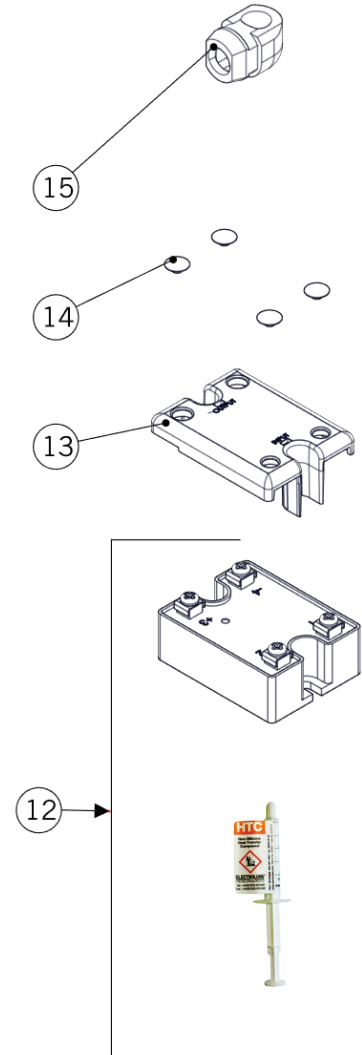

ELECTRICAL SYSTEM / IMPIANTO ELETTRICO

la marzocco

handmade in florence

ELECTRICAL SYSTEM / IMPIANTO ELETTRICO

Electrical System Impianto Elettrico	1	E.4.032	POWER CORD SCHUKO PLUG	CAVO ALIMENTAZIONE PRESA SCHUKO
	2	E.4.019	POWER CORD USA 115V	CAVO ALIMENTAZIONE USA 115V
	3	E.4.049	POWER CORD FOR CH	CAVO ALIMENTAZIONE 3X1.5 CON SPINA CH
	4	E.4.067	10A POWER CORD FOR AUS	CAVO ALIMENTAZIONE 3X1.5 10A SPINA AUS
	5	DADOINOXM4	M4 S/S NUT MISTRAL	DADO INOX M4 MISTRAL
	6	E.1.027	LINEA MINI ELECTRONIC BOARD 220/240V	SCHEDA ELETTRONICA LINEA MINI 220/240V
		E.1.032	LINEA MINI ELECTRONIC BOARD 115V	SCHEDA ELETTRONICA LINEA MINI 115V
	7	CL22/V	M4X12 S/S BUTTON PHILLIPS HEAD SCREW	VITE INOX M4X12 T9 H2.5 TBB TCR A2-70
	8	E.4.046	BLUE LED + PORTALED + WIRE	LED BLU + PORTALED + CAVO
	9	E.4.045	RED LED + PORTALED + WIRE	LED ROSSO + PORTALED + CAVO
	10	E.1.034	BARISTA LIGHTS	LUCI BARISTA LINEA MINI (KIT)
	11	E.2.010	MAIN SWITCH BLACK	INTERR. GENERALE 0/1
		E.2.046	MAIN SWITCH FOR LINEA MINI	INTERR. GENERALE LINEA MINI 220V
	12	E.4.010.01.R	KIT RELAY 25A240V W/THERMAL COMPOUND	KIT RELE' 25A 240V + GRASSO TERMICO
	13	F.1.059	RELE' COVER	COPERTURA IN PLASTICA PER RELE'
	14	F.1.028	HOLE COVER	TAPPINO COPRIBUCO
15	E.2.009	90° STRAIN RELIEF FOR GS/3	PRESSACAPO 90° PER GS/3	
16	E.4.048	POWER CORD FOR UK	CAVO ALIMENTAZIONE 3X1.5 CON SPINA UK	
Item	Part number/Codice	Description		Descrizione