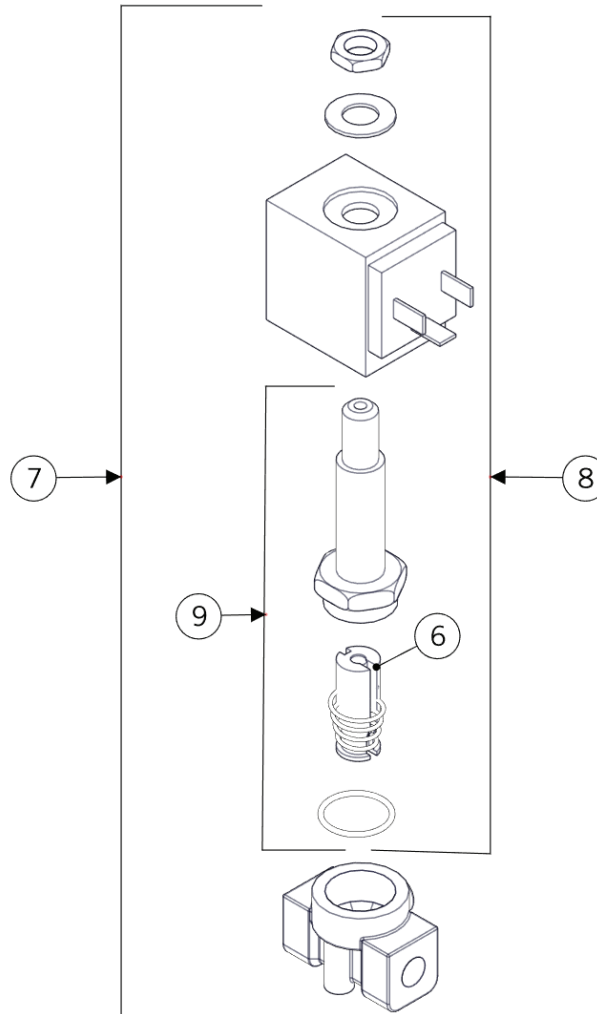

la marzocco
handmade in florence

FITTING AND VALVES / RACCORDI E VALVOLE

3 way