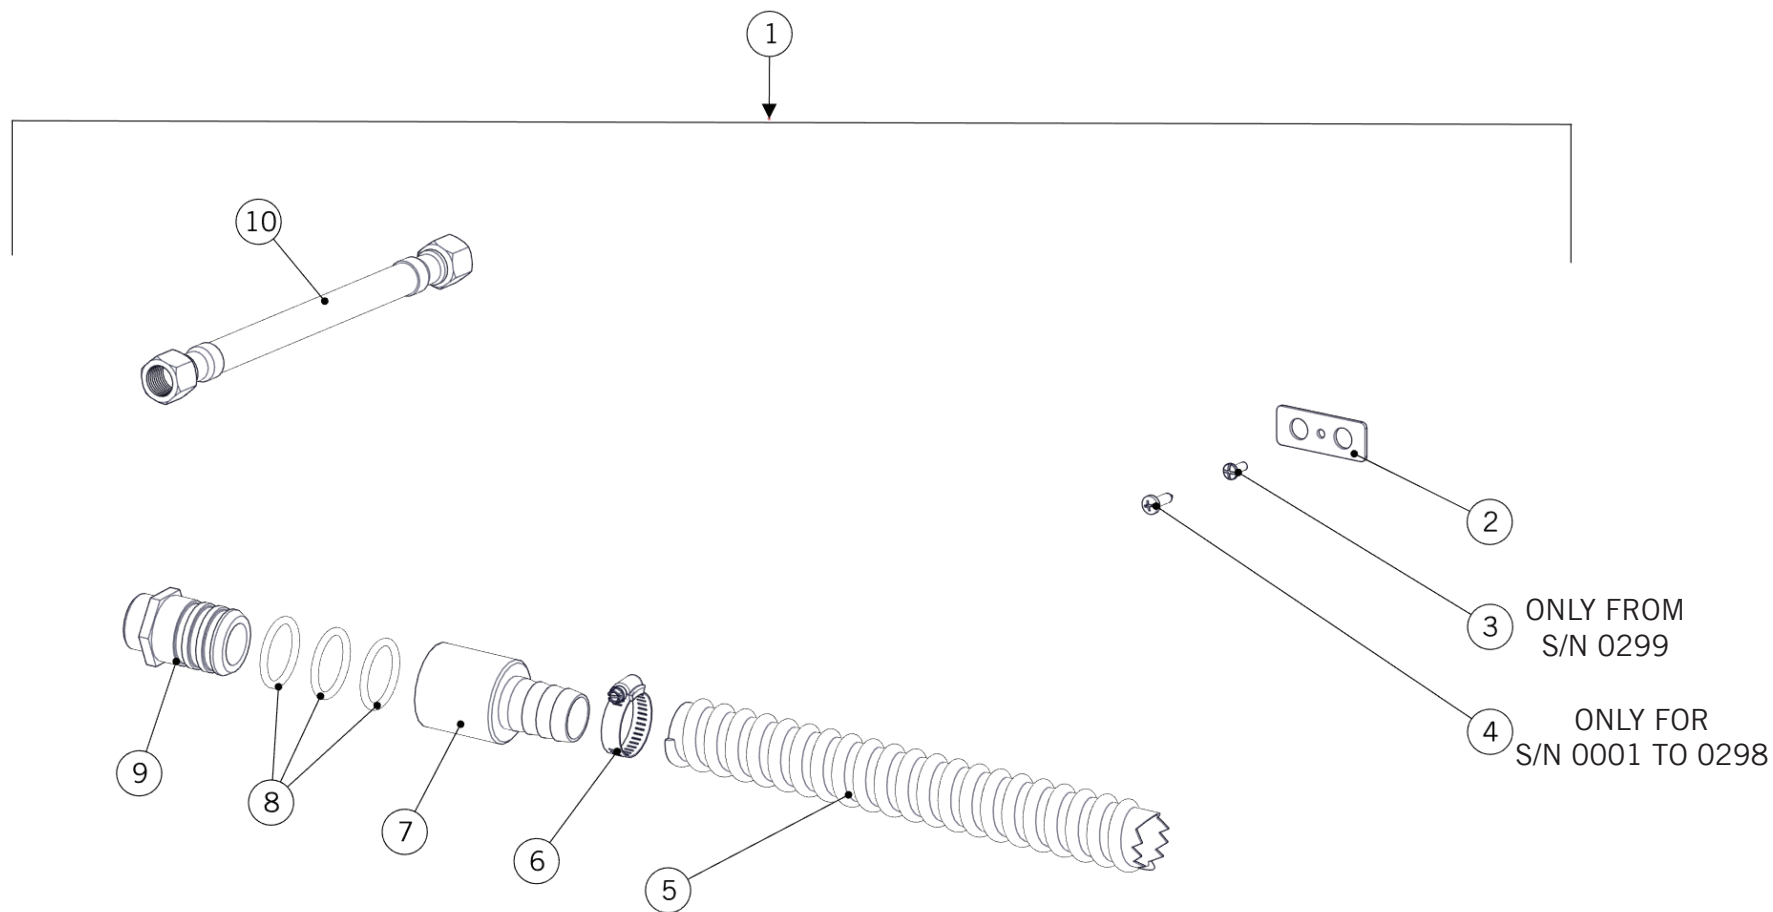

WATER SUPPLY CONNECTION / KIT RETE IDRICA

la marzocco

handmade in florence

WATER SUPPLY CONNECTION / KIT RETE IDRICA

Water Supply Connection Kit Rete Idrica	1	911	PLUMBING CONNECTION KIT LINEA MINI CE	KIT CONNES RETE IDRICA LINEA MINI CE
		912	PLUMBING CONNECTION KIT LINEA MINI ETL	KIT CONNES RETE IDRICA LINEAMINI ETL
	2	C.1.223	CONTACT BY PASS PLATE	PIASTRA BY PASS CONTATTI
	3	VITE3X8	3X8 S/S SCREW	VITE INOX 3X8
	4	I.1.062	VITE AUT 3.5X13 TC TCR INOX	VITE AUT 3.5X13 TC TCR INOX
	5	L308	CLEAR ARMOURED DRAIN HOSE	TUBO PU AIR SCARICO ACQUA DIA 20
	6	L312	HOSE CLAMP	FASCETTA SERRATUBO 16/25 H.8
	7	F.8.003	HOSE CONNECTOR QUICK CONNECTION	PORTAGOMMA CONNESSIONE RAPIDA
	8	H.1.010.01	ORING 3087 (2-118) EPDM 70 SHA	OR3087 EPDM 70 SHA PARKER
	9	F.8.002	DISCHARGE FITTING QUICK CONNECTION	RACCORDO SCARICO CONNESSIONE RAPIDA
10	L325	150CM S/S BRAIDED HOSE, G3/8-G1/4 GS3	TUBO FLEX INOX G3/8F-G1/4F 150CM GS3	
	L326	150CM S/S BR.HOSE, 3/8" COMPR.-G1/4	TUBO FL.INOX 3/8" COMPR.-G1/4F 150CM	
Item	Part number/Codice		Description	Descrizione