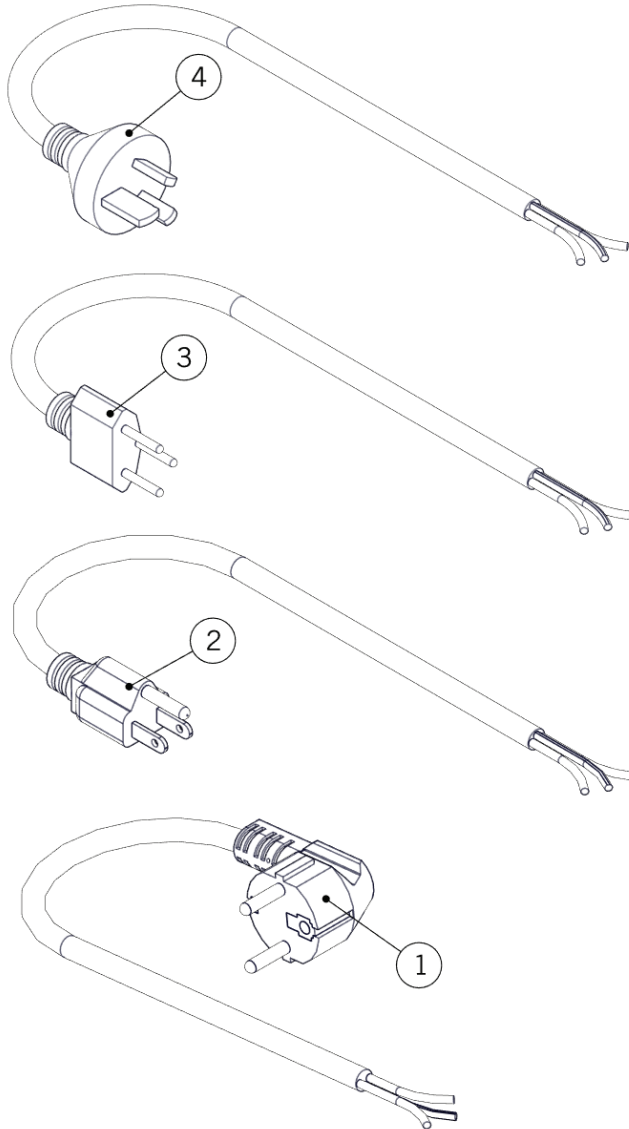

ELECTRICAL SYSTEM / IMPIANTO ELETTRICO

la marzocco

handmade in florence

ELECTRICAL SYSTEM / IMPIANTO ELETTRICO

Electrical System Impianto Elettrico	1	E.4.032	POWER CORD SCHUKO PLUG	CAVO ALIMENTAZIONE PRESA SCHUKO
	2	E.4.019	POWER CORD USA 115V	CAVO ALIMENTAZIONE USA 115V
	3	E.4.049	POWER CORD FOR CH	CAVO ALIMENTAZIONE 3X1.5 CON SPINA CH
	4	E.4.067	10A POWER CORD FOR AUS	CAVO ALIMENTAZIONE 3X1.5 10A SPINA AUS
	5	DADOINOXM4	M4 S/S NUT MISTRAL	DADO INOX M4 MISTRAL
	6	E.1.027	LINEA MINI ELECTRONIC BOARD 220/240V	SCHEDA ELETTRONICA LINEA MINI 220/240V
		E.1.032	LINEA MINI ELECTRONIC BOARD 115V	SCHEDA ELETTRONICA LINEA MINI 115V
	7	CL22/V	M4X12 S/S BUTTON PHILLIPS HEAD SCREW	VITE INOX M4X12 T9 H2.5 TBB TCR A2-70
	8	E.4.046	BLUE LED + PORTALED + WIRE	LED BLU + PORTALED + CAVO
	9	E.4.045	RED LED + PORTALED + WIRE	LED ROSSO + PORTALED + CAVO
	10	E.1.034	BARISTA LIGHTS	LUCI BARISTA LINEA MINI (KIT)
	11	E.2.010	MAIN SWITCH BLACK	INTERR. GENERALE 0/1
		E.2.046	MAIN SWITCH FOR LINEA MINI	INTERR. GENERALE LINEA MINI 220V
	12	E.4.010.01.R	KIT RELAY 25A240V W/THERMAL COMPOUND	KIT RELE' 25A 240V + GRASSO TERMICO
	13	F.1.059	RELE' COVER	COPERTURA IN PLASTICA PER RELE'
	14	F.1.028	HOLE COVER	TAPPINO COPRIBUCO
15	E.2.009	90° STRAIN RELIEF FOR GS/3	PRESSACAPO 90° PER GS/3	
16	E.4.048	POWER CORD FOR UK	CAVO ALIMENTAZIONE 3X1.5 CON SPINA UK	
Item	Part number/Codice	Description		Descrizione