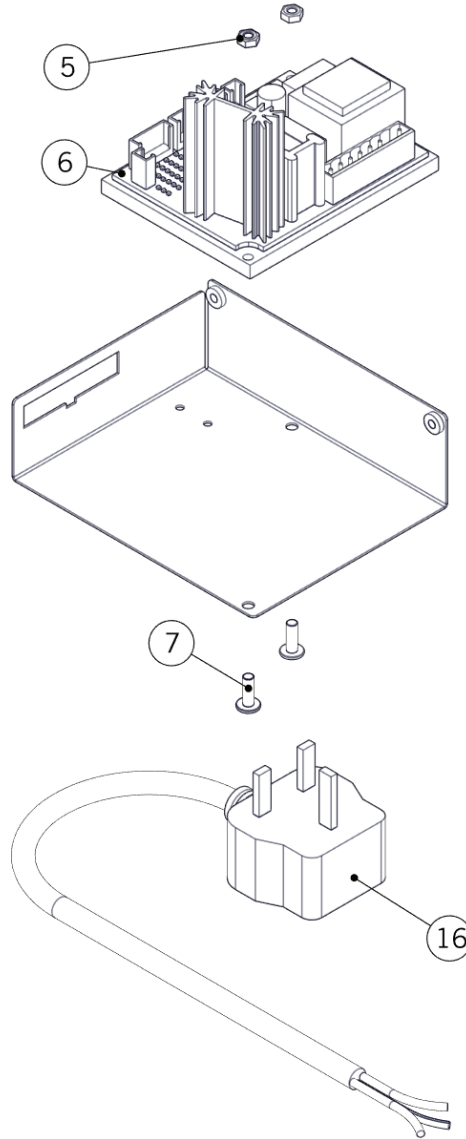

ELECTRICAL SYSTEM / IMPIANTO ELETTRICO

la marzocco

handmade in florence

ELECTRICAL SYSTEM / IMPIANTO ELETTRICO

Electrical System Impianto Elettrico	1	E.4.032	POWER CORD SCHUKO PLUG	CAVO ALIMENTAZIONE PRESA SCHUKO
	2	E.4.019	POWER CORD USA 115V	CAVO ALIMENTAZIONE USA 115V
	3	E.4.049	POWER CORD FOR CH	CAVO ALIMENTAZIONE 3X1.5 CON SPINA CH
	4	E.4.067	10A POWER CORD FOR AUS	CAVO ALIMENTAZIONE 3X1.5 10A SPINA AUS
	5	DADOINOXM4	M4 S/S NUT MISTRAL	DADO INOX M4 MISTRAL
	6	E.1.027	LINEA MINI ELECTRONIC BOARD 220/240V	SCHEDA ELETTRONICA LINEA MINI 220/240V
		E.1.032	LINEA MINI ELECTRONIC BOARD 115V	SCHEDA ELETTRONICA LINEA MINI 115V
	7	CL22/V	M4X12 S/S BUTTON PHILLIPS HEAD SCREW	VITE INOX M4X12 T9 H2.5 TBB TCR A2-70
	8	E.4.046	BLUE LED + PORTALED + WIRE	LED BLU + PORTALED + CAVO
	9	E.4.045	RED LED + PORTALED + WIRE	LED ROSSO + PORTALED + CAVO
	10	E.1.034	BARISTA LIGHTS	LUCI BARISTA LINEA MINI (KIT)
	11	E.2.010	MAIN SWITCH BLACK	INTERR. GENERALE 0/1
		E.2.046	MAIN SWITCH FOR LINEA MINI	INTERR. GENERALE LINEA MINI 220V
	12	E.4.010.01.R	KIT RELAY 25A240V W/THERMAL COMPOUND	KIT RELE' 25A 240V + GRASSO TERMICO
	13	F.1.059	RELE' COVER	COPERTURA IN PLASTICA PER RELE'
	14	F.1.028	HOLE COVER	TAPPINO COPRIBUCO
15	E.2.009	90° STRAIN RELIEF FOR GS/3	PRESSACAPO 90° PER GS/3	
16	E.4.048	POWER CORD FOR UK	CAVO ALIMENTAZIONE 3X1.5 CON SPINA UK	
Item	Part number/Codice	Description		Descrizione