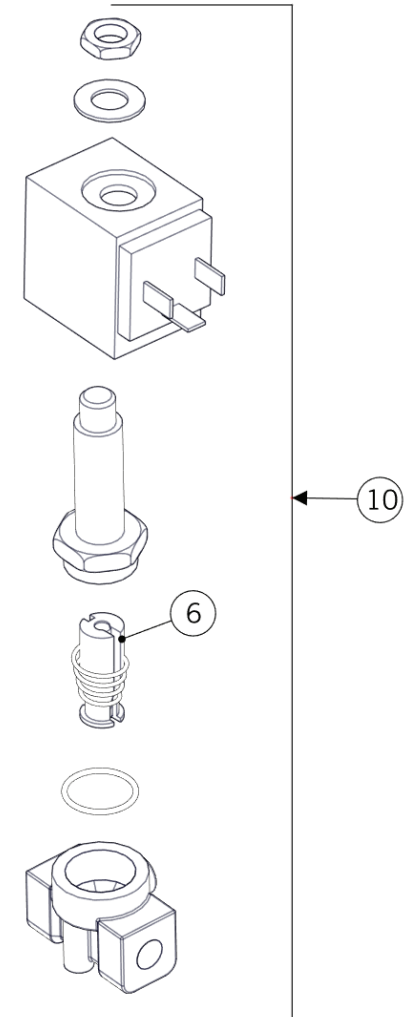

la marzocco
handmade in florence

FITTING AND VALVES / RACCORDI E VALVOLE

2 way