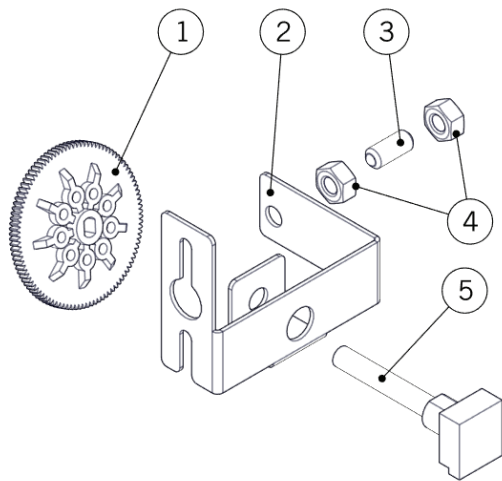

la marzocco
handmade in florence

FITTING AND VALVES / RACCORDI E VALVOLE

3 way