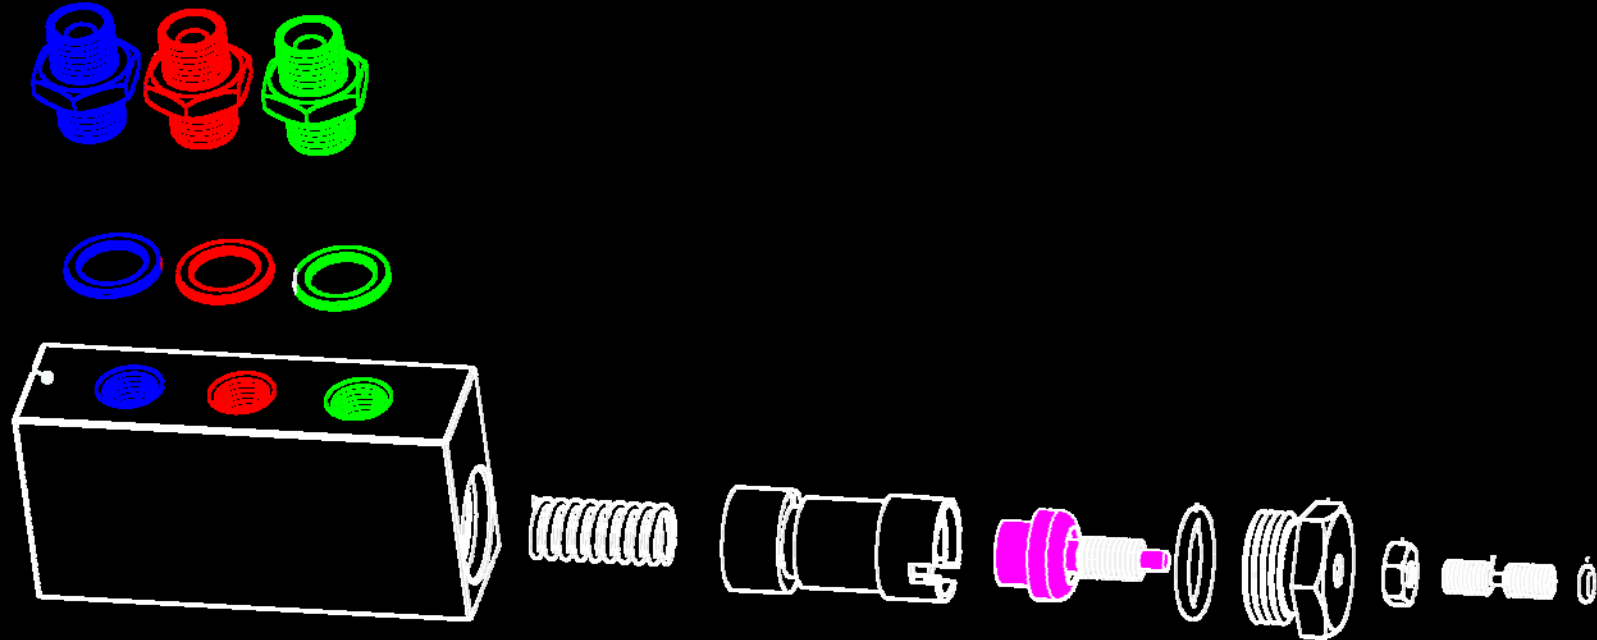

GB/5 & FB/80 INFO#2 – PRE-HEATER

OUT OF THE BOX