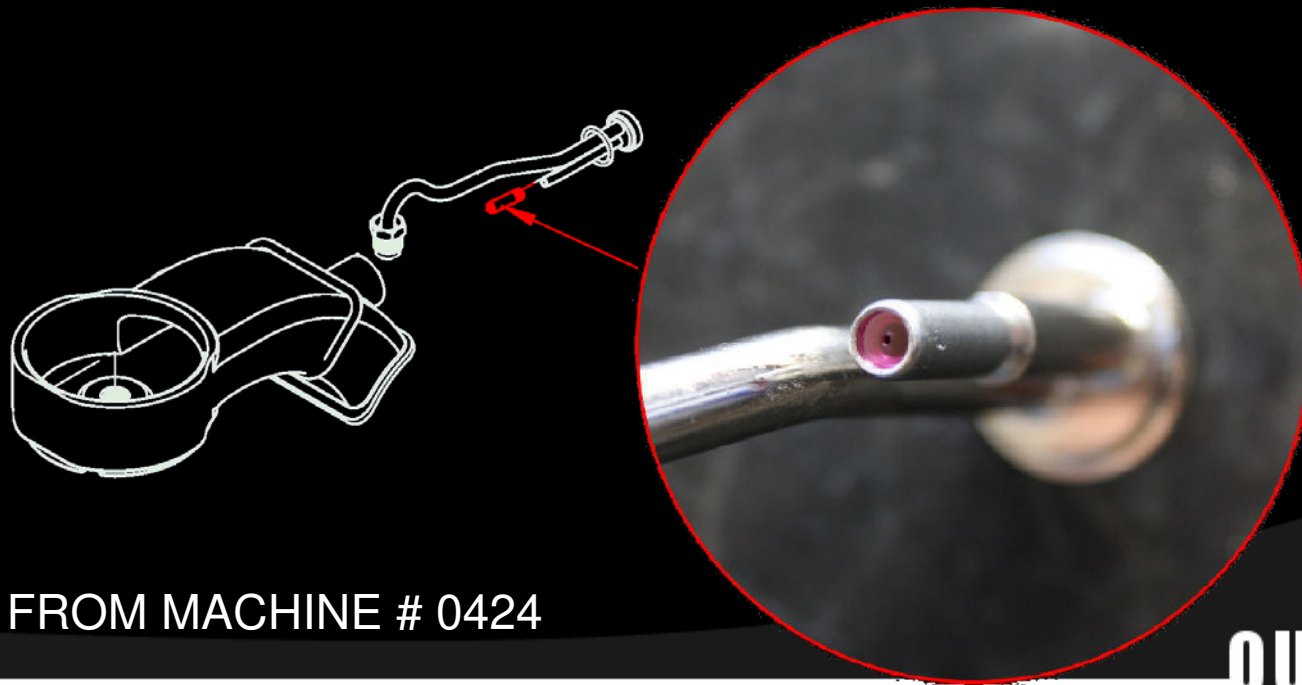

GS/ 3 UPDATES # 1

☞ NEW SYNTHETIC RUBY GIGGLER ON GROUP PIPE

☞ LESS PRONE TO SCALE BUILD-UP

☞ NOT EXPANDING DEPENDING ON TEMPERATURE FLUCTUATIONS

FROM MACHINE # 0424

OUT OF THE BOX