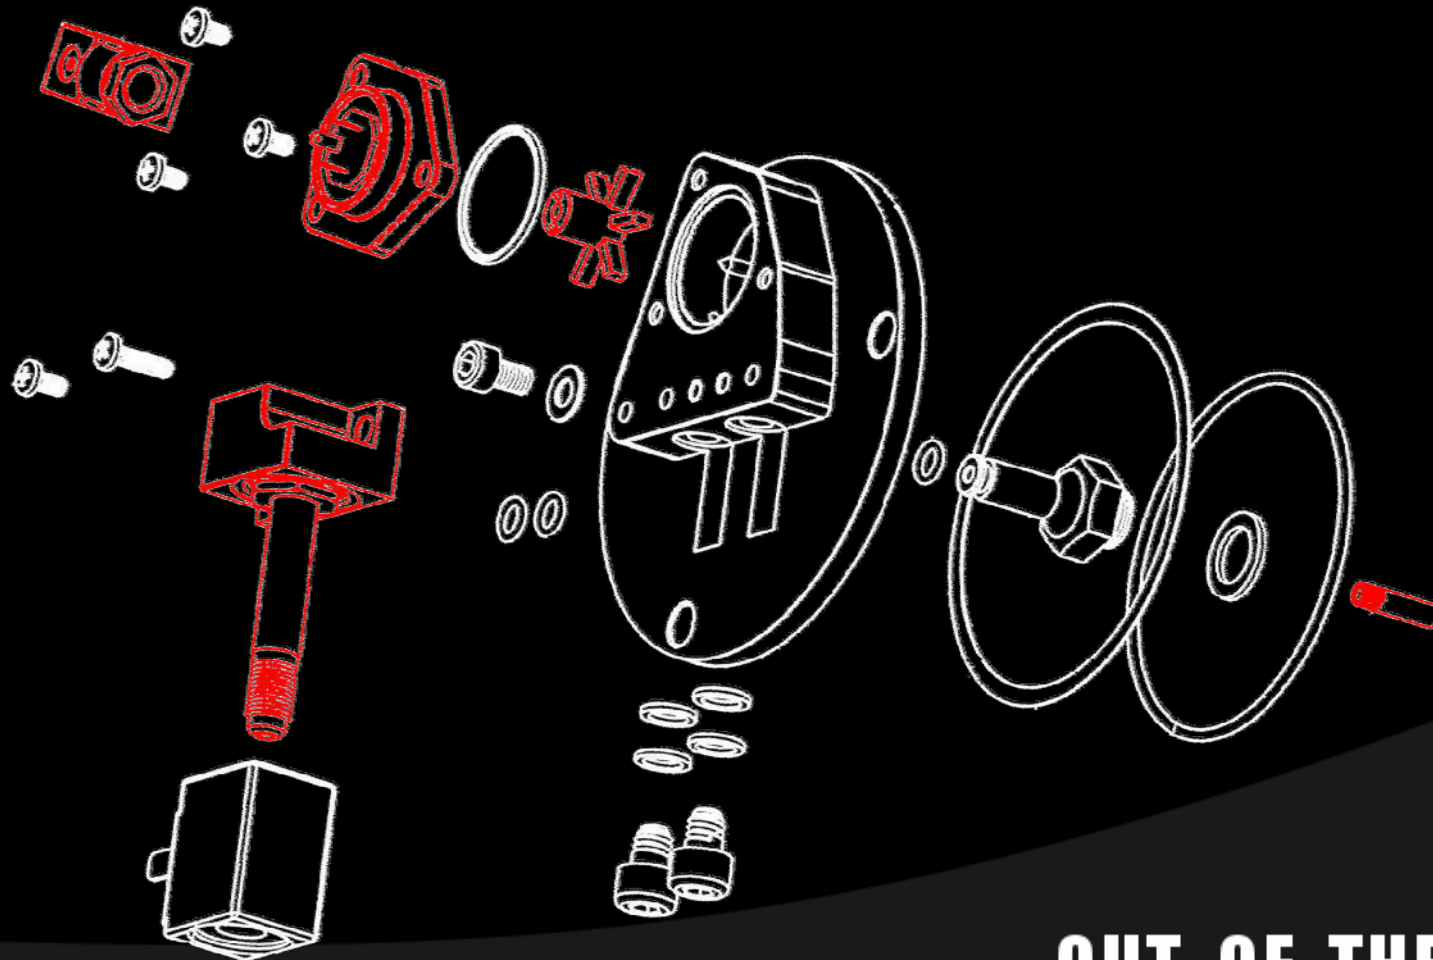

GB/ 5 & FB/ 80 INFO# 1 – GROUP CAPS

ON ALL MACHINES PRODUCED AFTER JANUARY 2009 (#2075)

OUT OF THE BOX