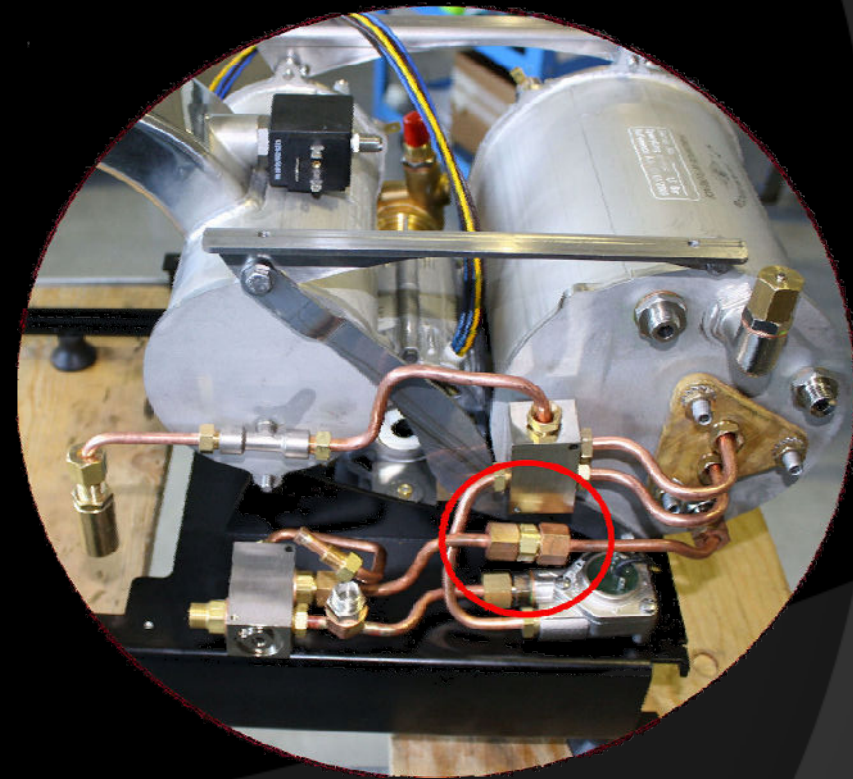

GS/ 3 UPDATES # 5

🔑 ADDITIONAL CHECK VALVES ON PUMP (FROM # 0624) AND ON TEA OUTLET PIPE (FROM # 0827)

OUT OF THE BOX