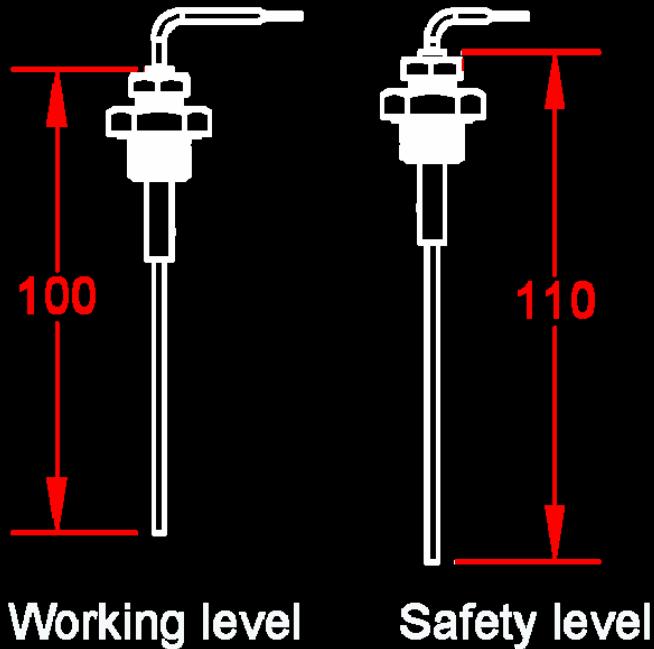

GB/ 5 & FB/ 80 INFO# 3 - Level probes

PLEASE TAKE NOTE ABOUT THE FOLLOWING

LEVEL PROBES POSITIONING IN GB/5s AFTER #1180 (Sept '07)

OUT OF THE BOX