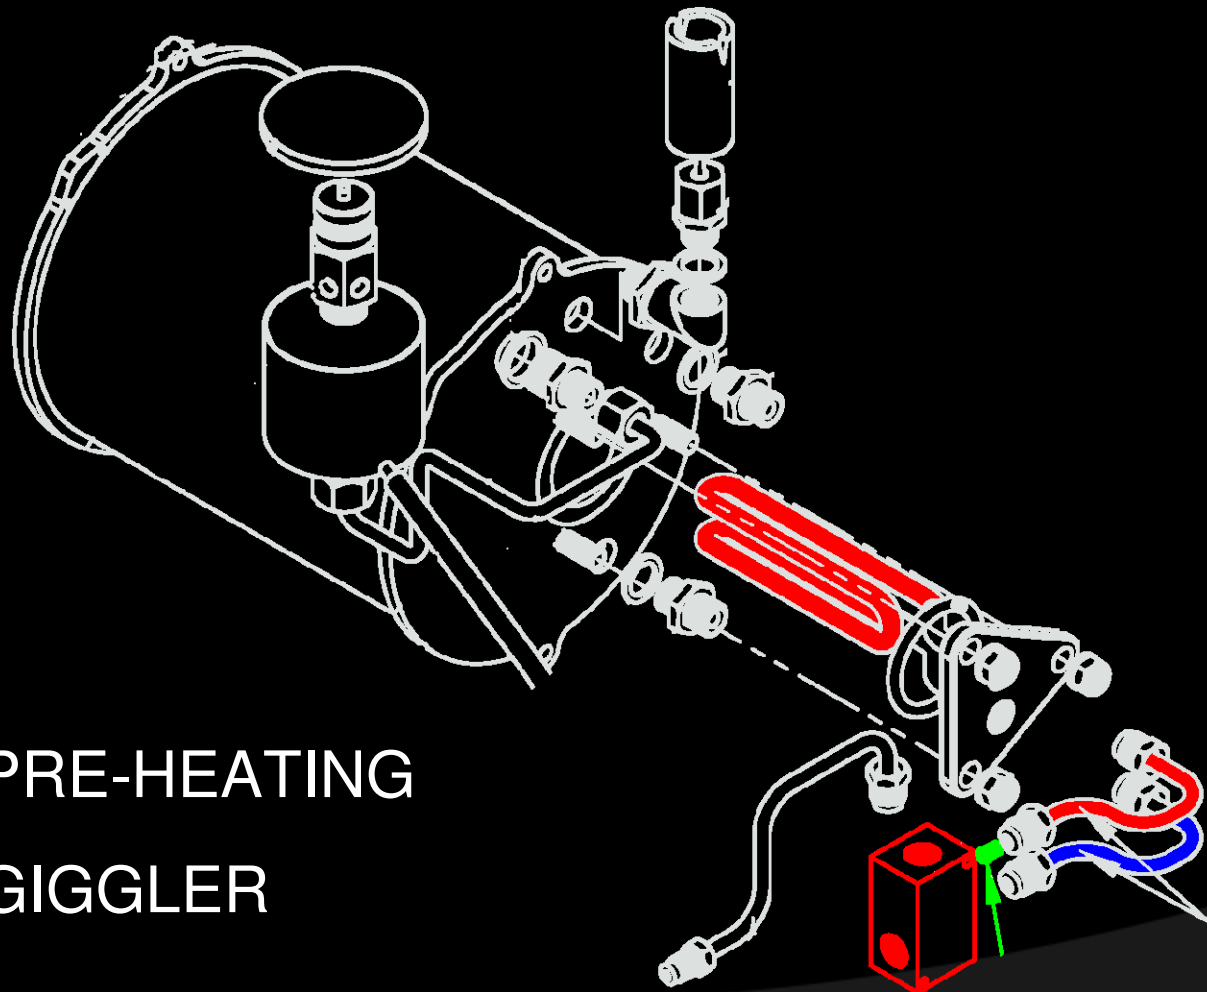

GS/ 3 UPDATES # 4

PRE-HEATING
GIGGLER

OUT OF THE BOX