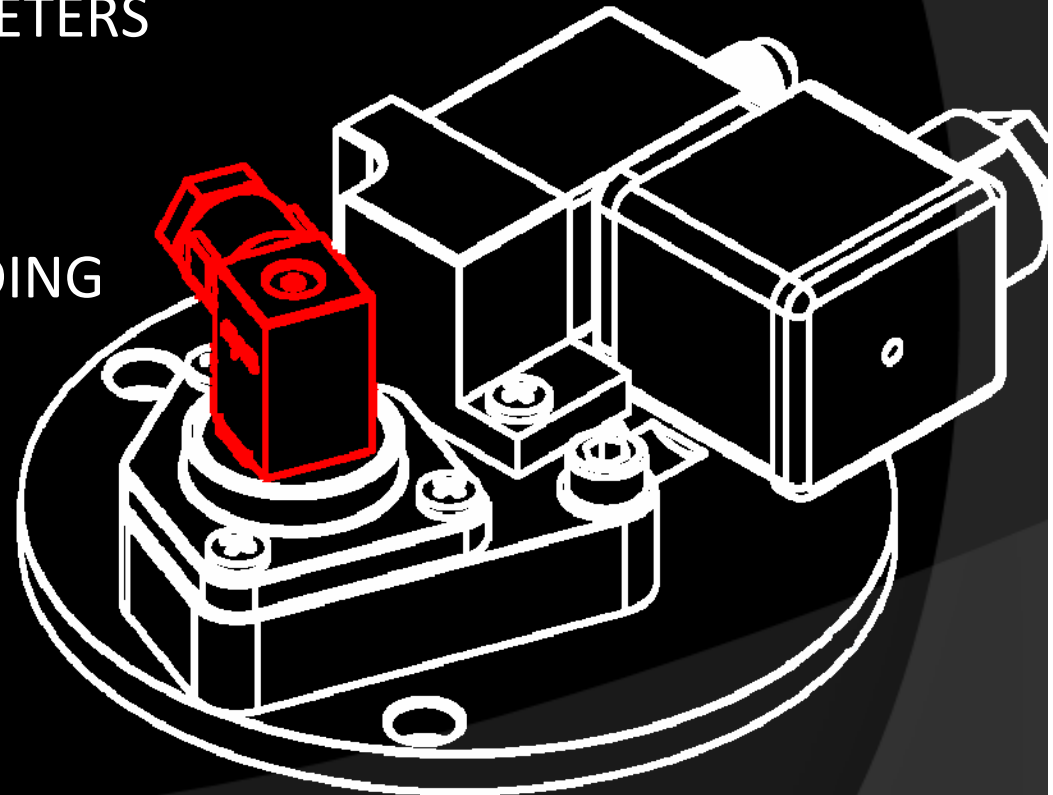

GB/5 & FB/80 UPDATES #3

☞ NEW SCREW-IN CONTACTS
ON GROUP CAP'S FLOWMETERS

☞ AVOIDS POSSIBILITY OF
FLOWMETER FALSE READING

☞ FIRMER CONNECTION

ON MACHINES FROM # 2702

OUT OF THE BOX