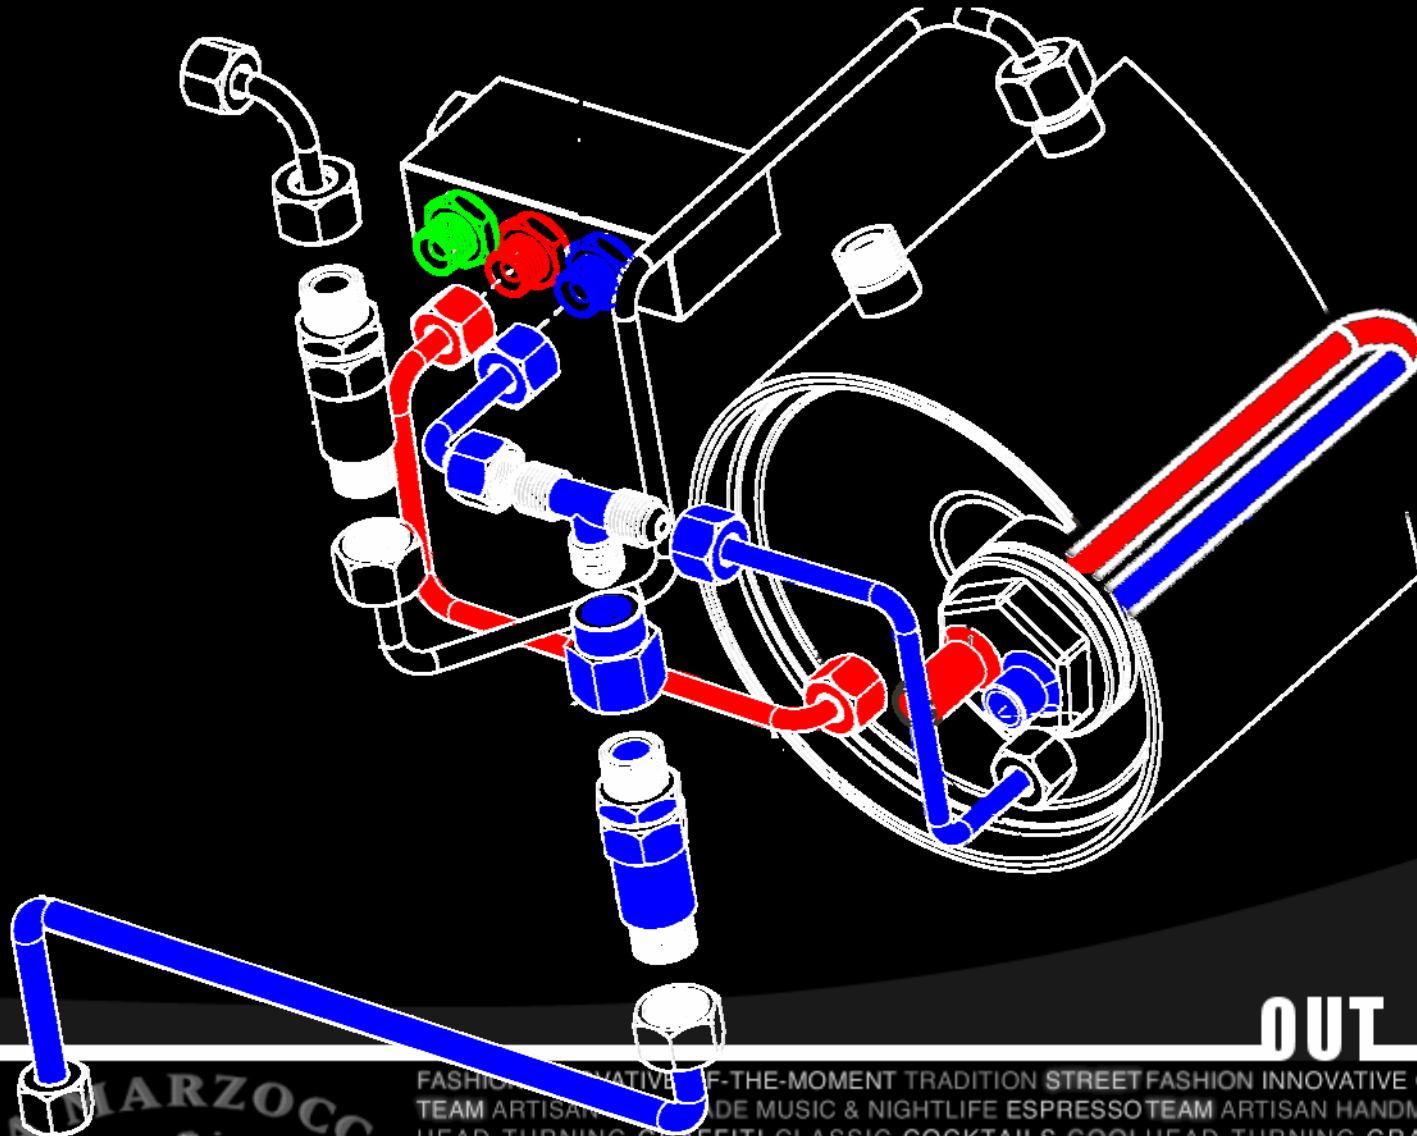

GB/5 & FB/80 INFO#2 – PRE-HEATER

OUT OF THE BOX