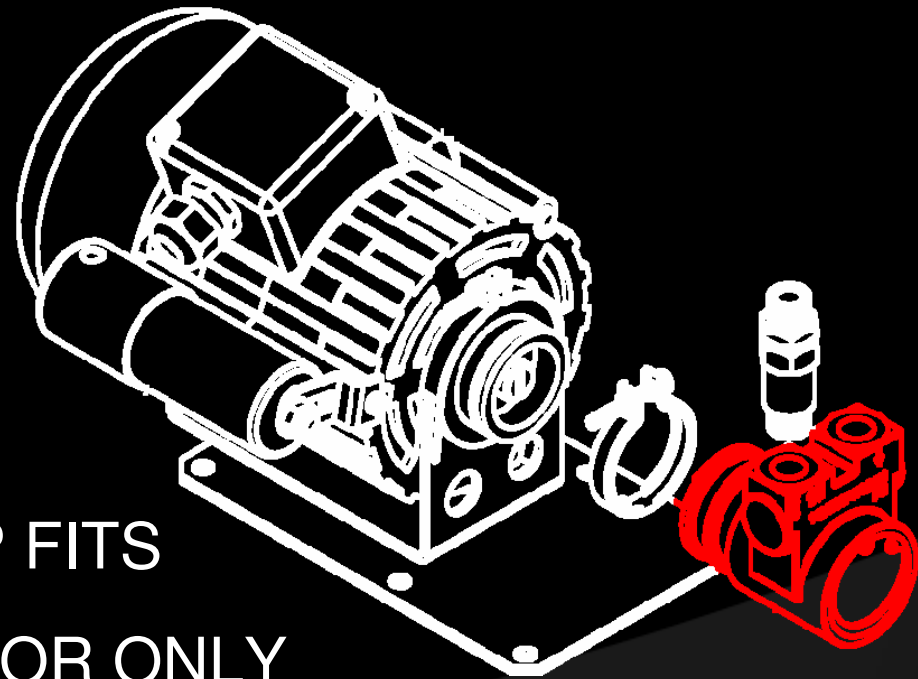

ALL MACHINES UPDATES

FROM JANUARY 2009 ALL 3 AND 4 GROUPS
MACHINES HAVE A 200 LITERS/HOUR PUMP

NOTE: THE NEW PUMP FITS
ON A DEDICATED MOTOR ONLY

OUT OF THE BOX