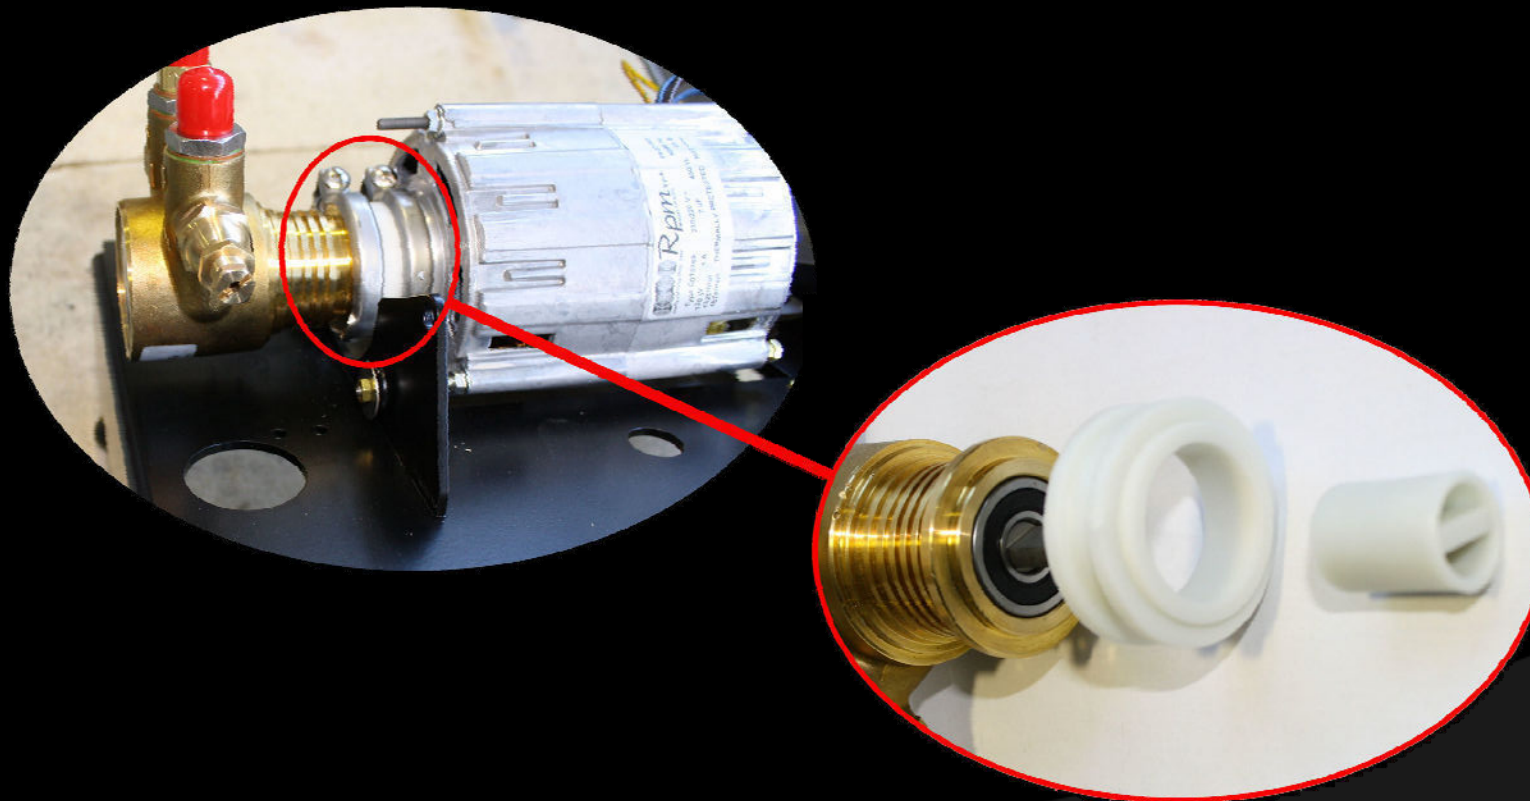

GS/3 UPDATES # 7

NEW FRAME AND ANTI-VIBRATION JOINT ON THE PUMP

ON MACHINES FROM # 0831

OUT OF THE BOX