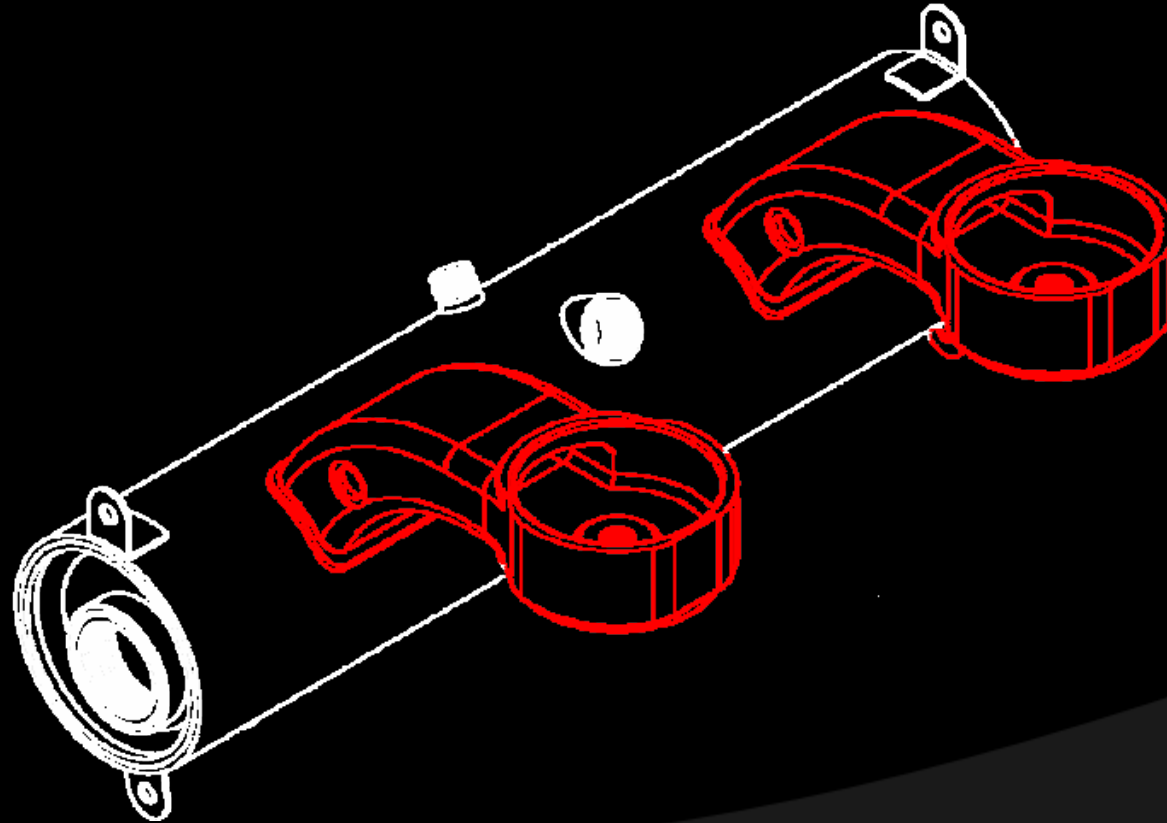

LINEA & FB/ 70 UPDATES # 1

WELDED GROUPS ON ALL MACHINES AFTER #30344

OUT OF THE BOX