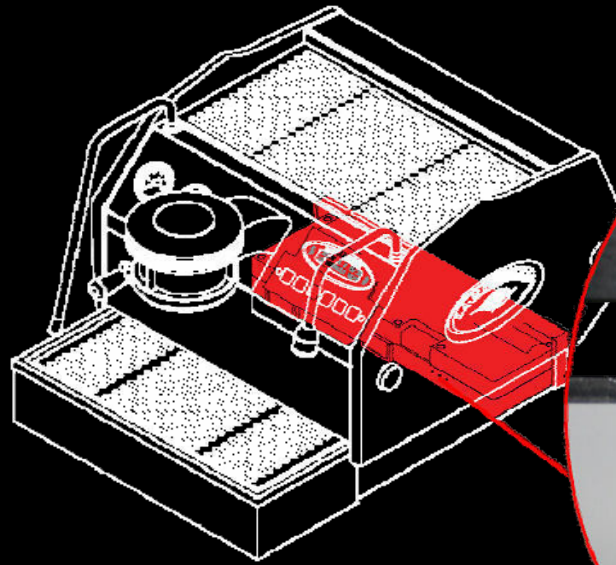

GS/ 3 UPDATES # 2

NEW SPRING WATER RESERVOIR CONTACTS

BETTER FITTING = NO REFILL ERRORS

FROM MACHINE # 0515

BE THE BOX