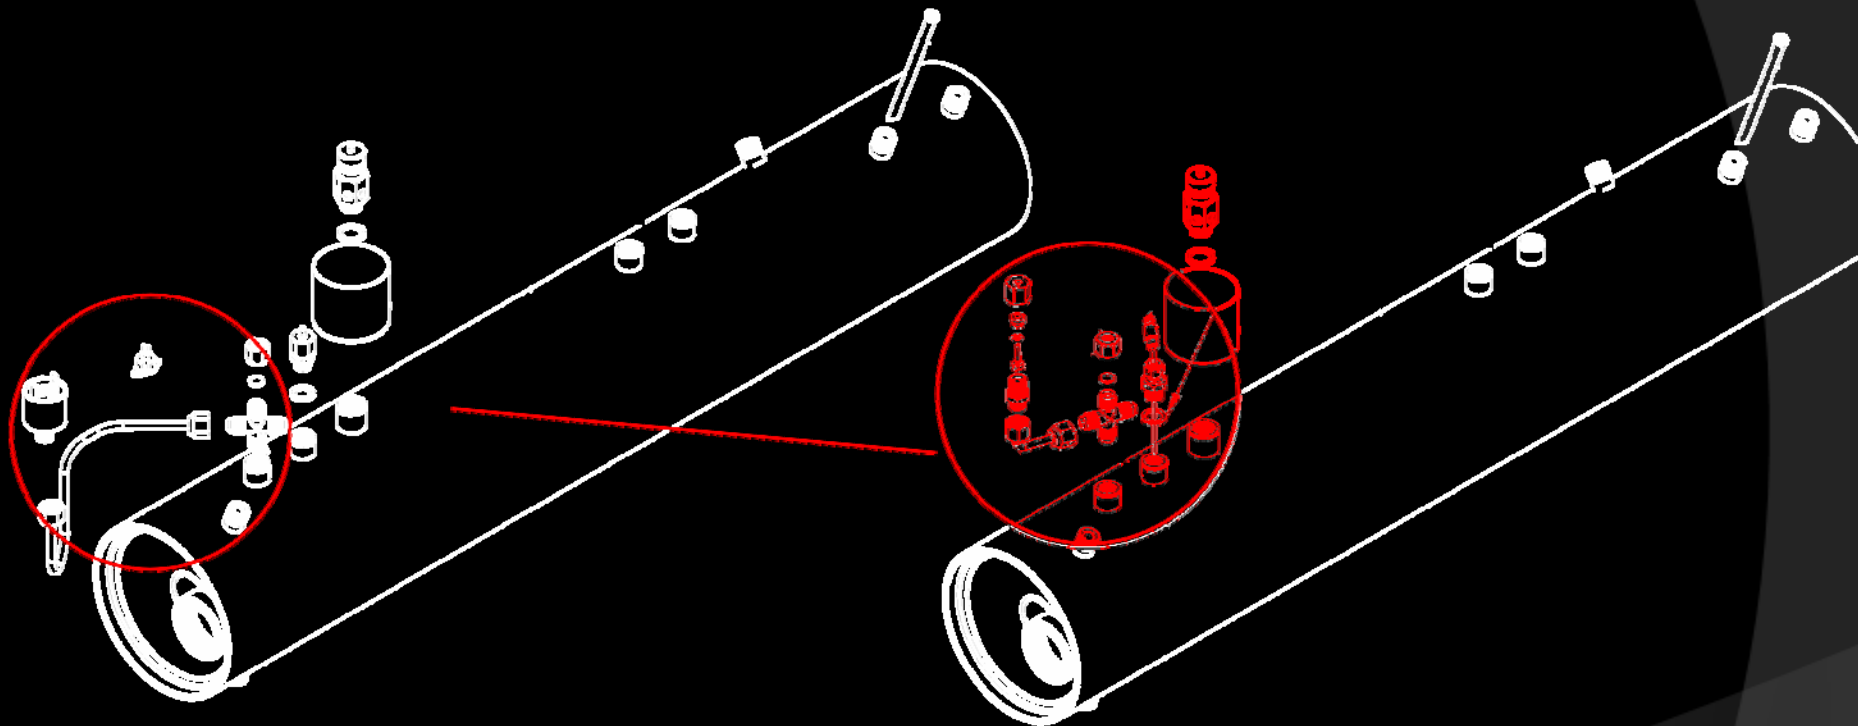

GB/ 5 & FB/ 80 UPDATES # 2

ON MACHINES FROM # 2487 – DETAILS AT PAGE 28 OF THE GB5 SPARE PARTS CATALOGUE V.2.0

OUT OF THE BOX