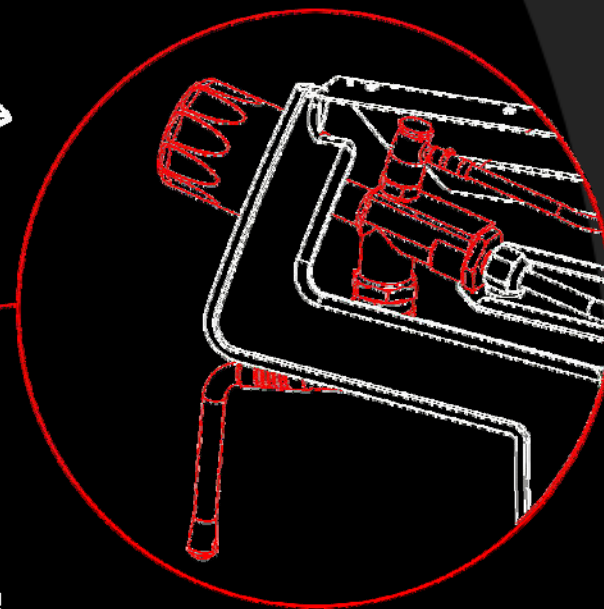

GB/5 & FB/80 UPDATES # 1

ANTI-SUCTION DRAIN PIPELINE