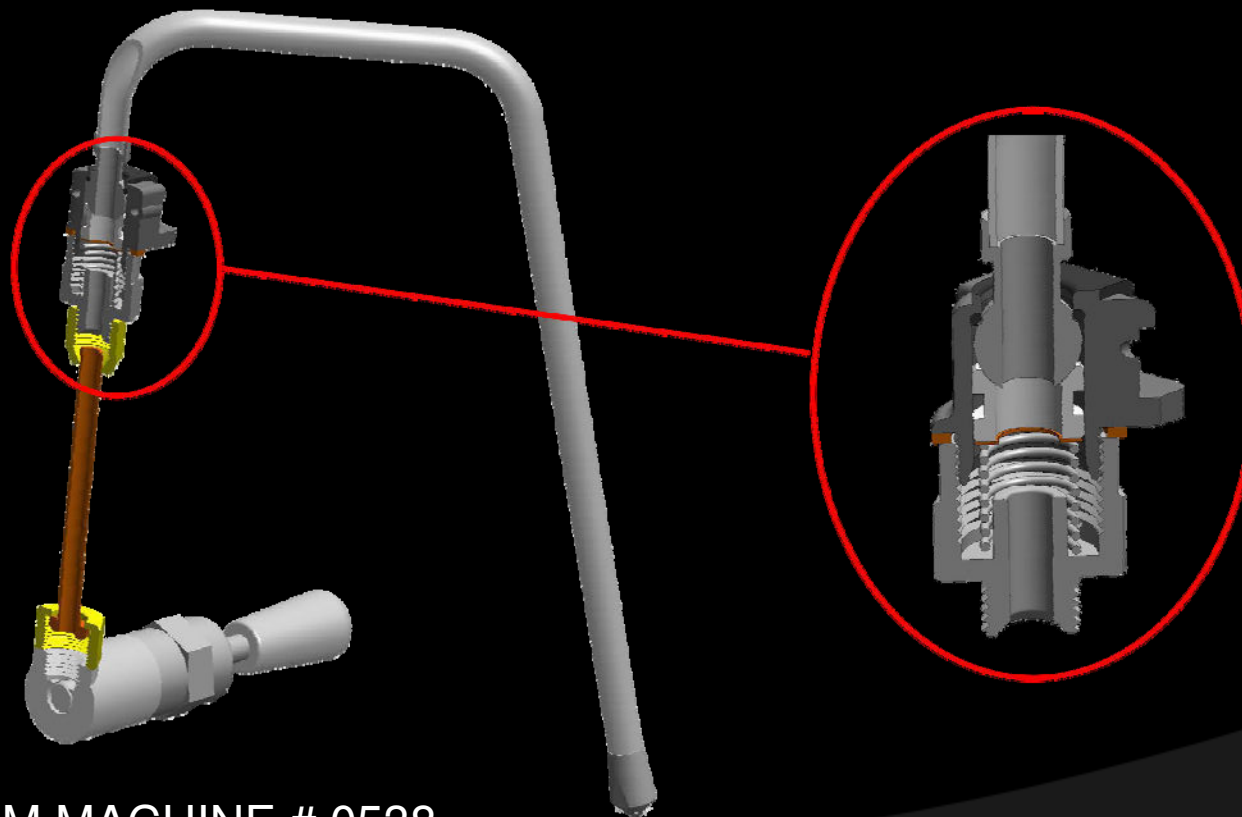

GS/ 3 UPDATES # 3

NEW STEAM VALVE CONFIGURATION

FROM MACHINE # 0538

OUT OF THE BOX