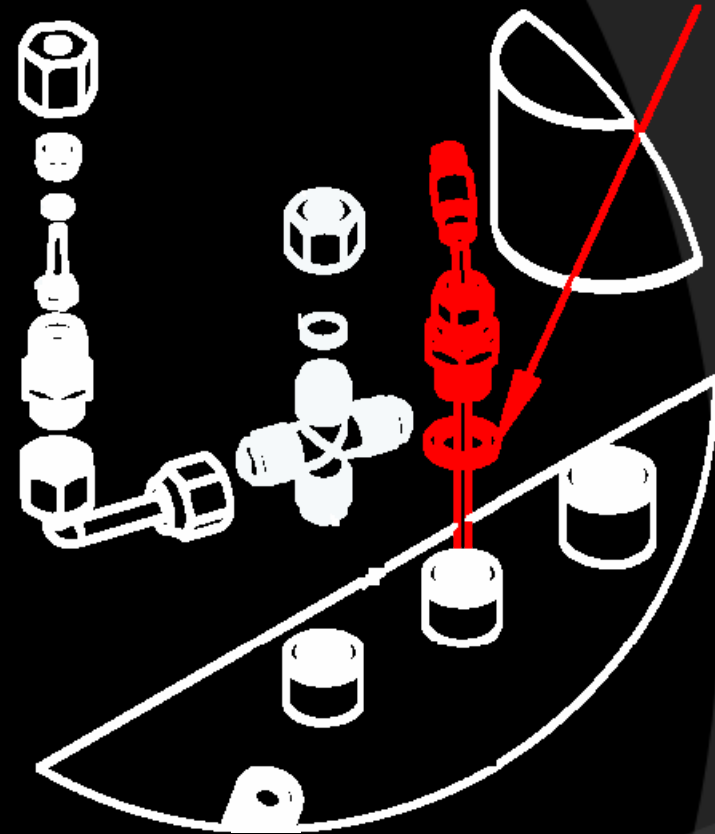

GB/ 5 & FB/ 80 UPDATES # 2

- ☞ PID CONTROLLED STEAM BOILER
- ☞ TEMPERATURE PROBE INSTEAD OF PRESSURE SWITCH
- ☞ MORE ACCURATE STEAM BOILER CONTROL
- ☞ QUICK AND IMMEDIATE PRESSURE ADJUSTMENT

OUT OF THE BOX