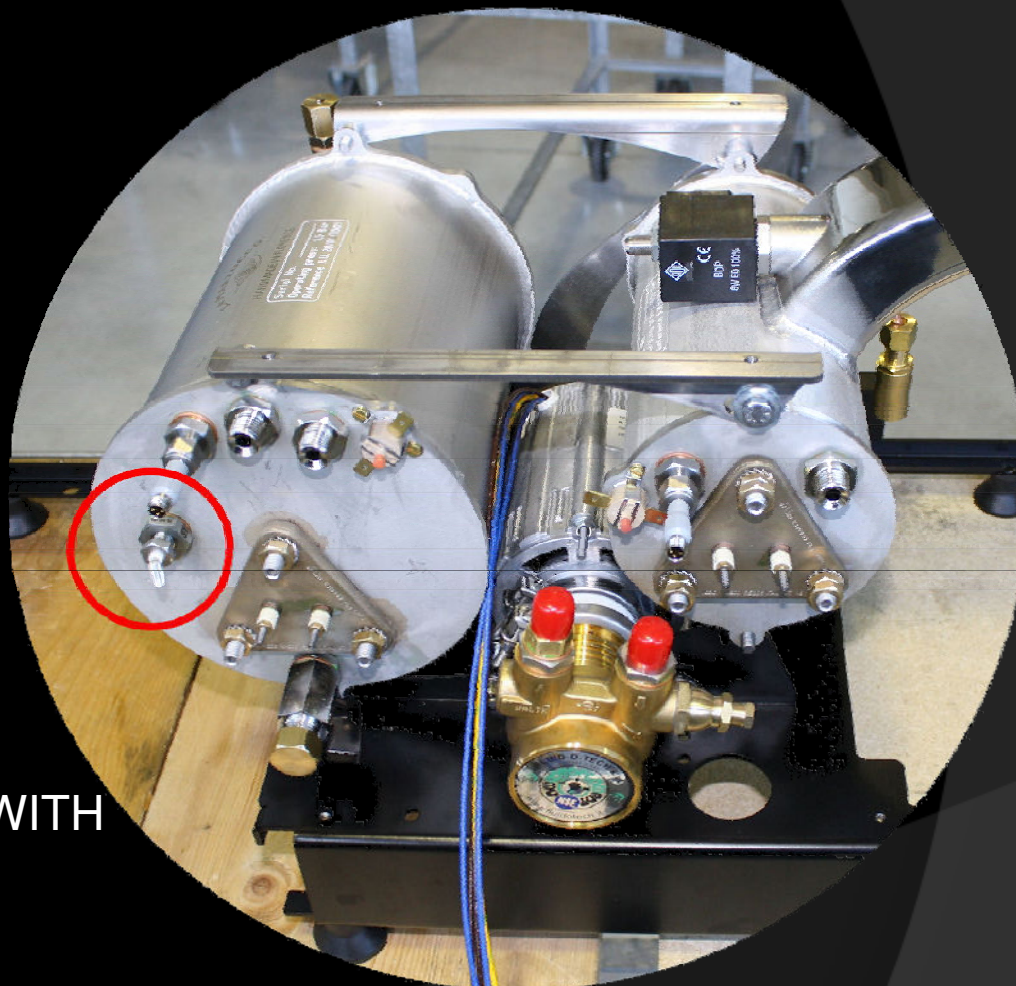

GS/ 3 UPDATES # 6

NEW POSITIONING
OF THE LEVEL PROBE

NO RISK OF GET IN CONTACT WITH
THE BOILER'S WALL

ON MACHINES FROM # 0787

OUT OF THE BOX