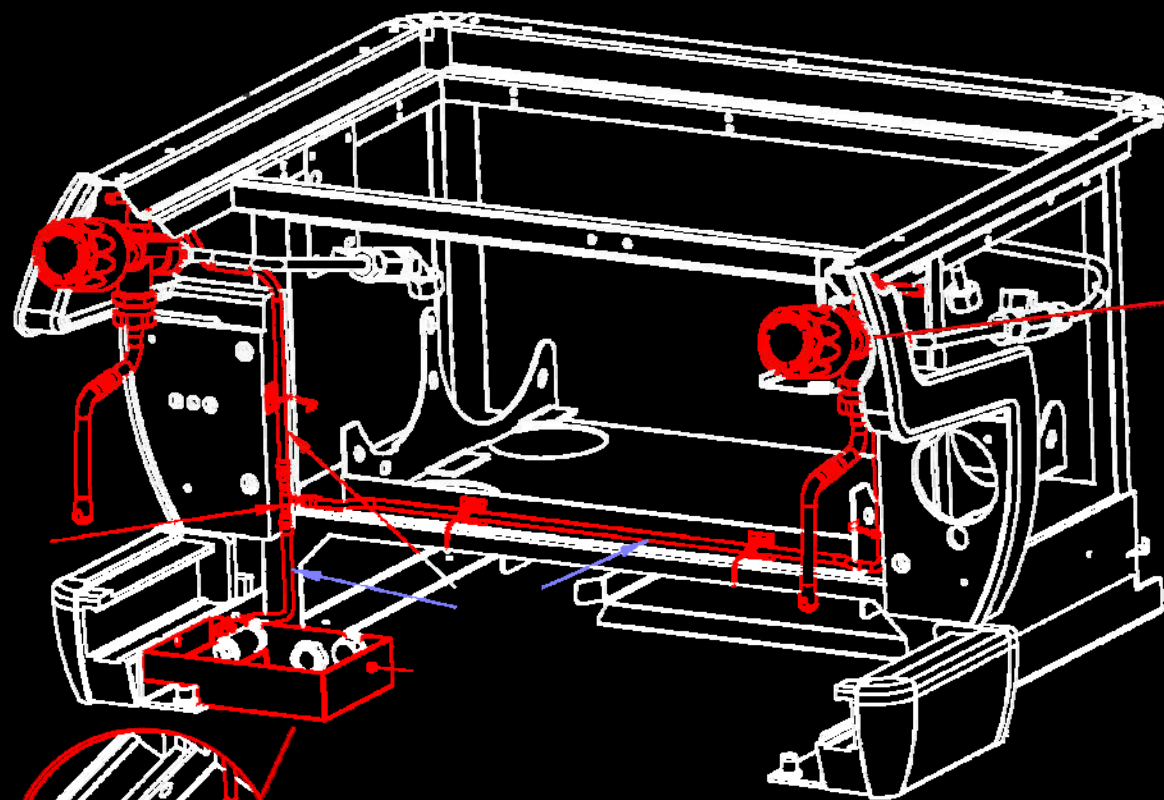

GB/5 & FB/80 UPDATES # 1

ANTI-SUCTION DRAIN PIPELINE