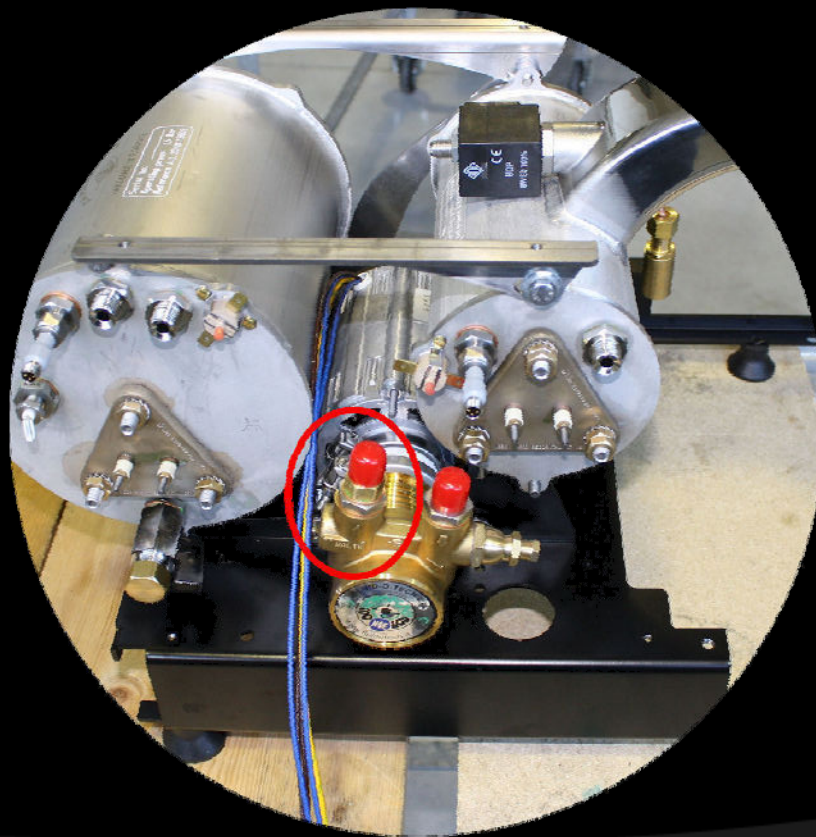

GS/ 3 UPDATES # 5

🔑 ADDITIONAL CHECK VALVES ON PUMP (FROM # 0624) AND ON TEA OUTLET PIPE (FROM # 0827)

OUT OF THE BOX