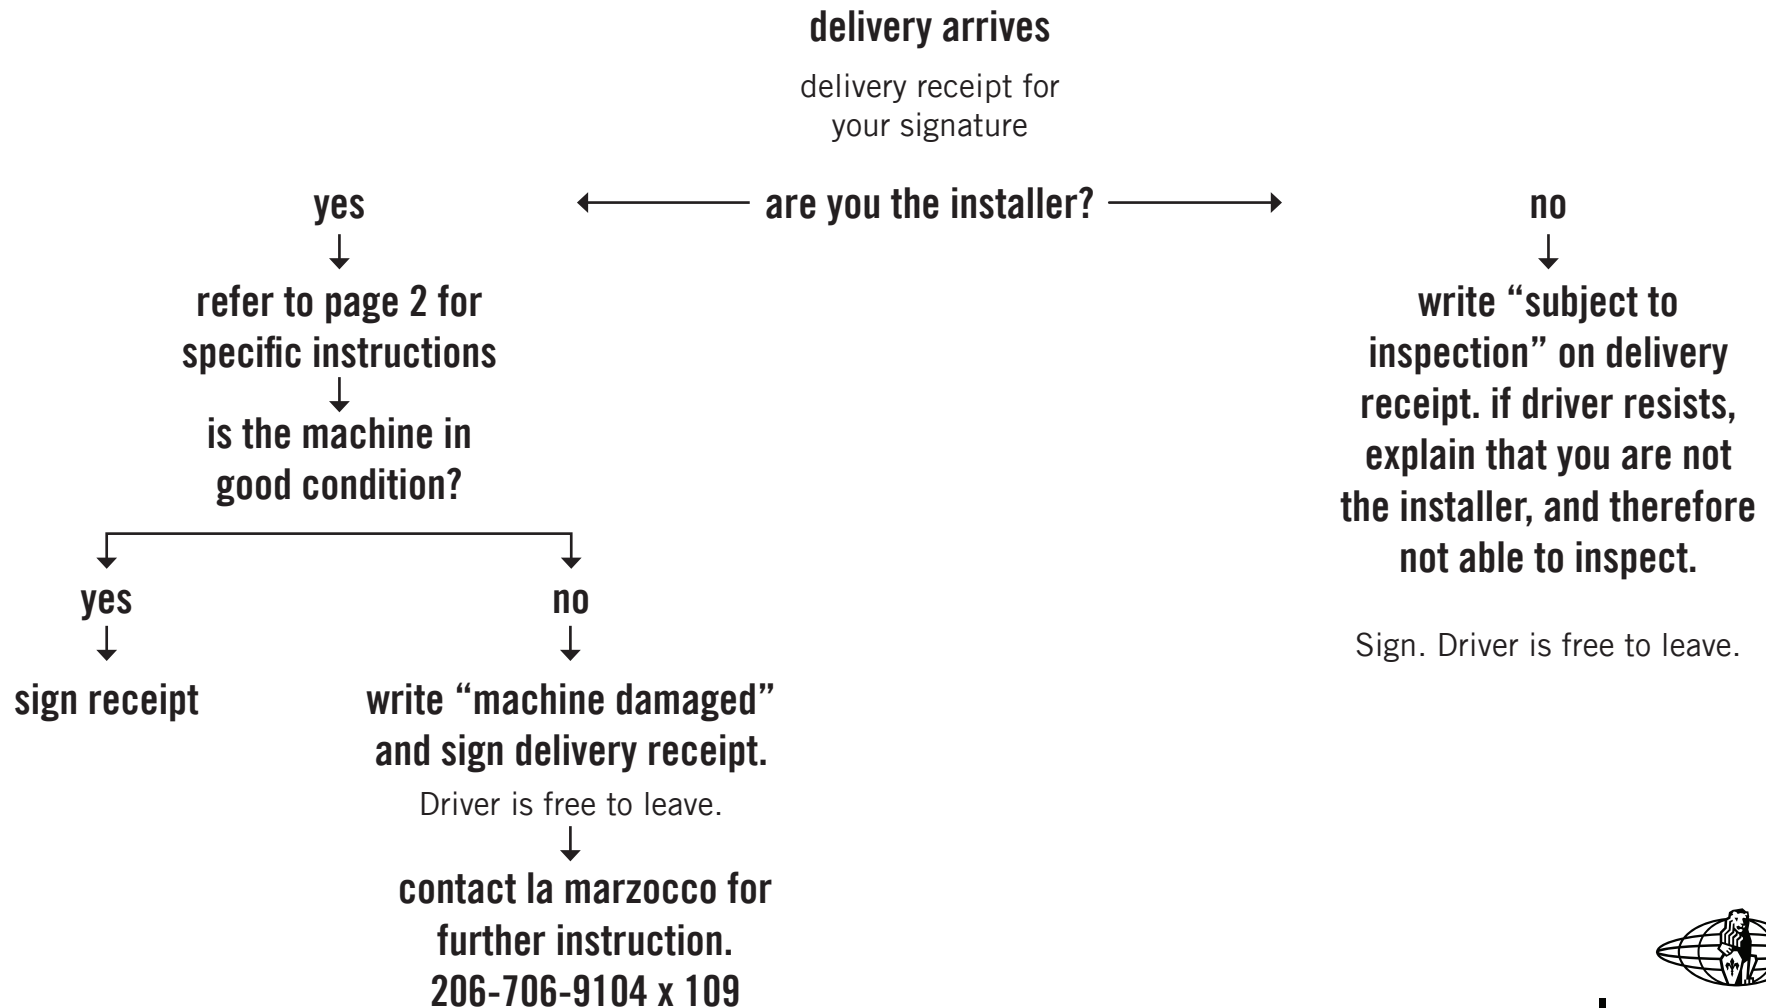

instructions for receiving your la marzocco espresso machine.

follow this chart

Liability for the equipment transfers from the shipper to you at your signature.

la marzocco

handmade in florence

if any of these occur, your machine may be damaged.

installer: follow these steps to inspect your machine.

1

is the shock sensor activated?

2

is the outside of the box damaged?

(corners crushed, holes in packaging?)

3

is the inside of the box damaged?