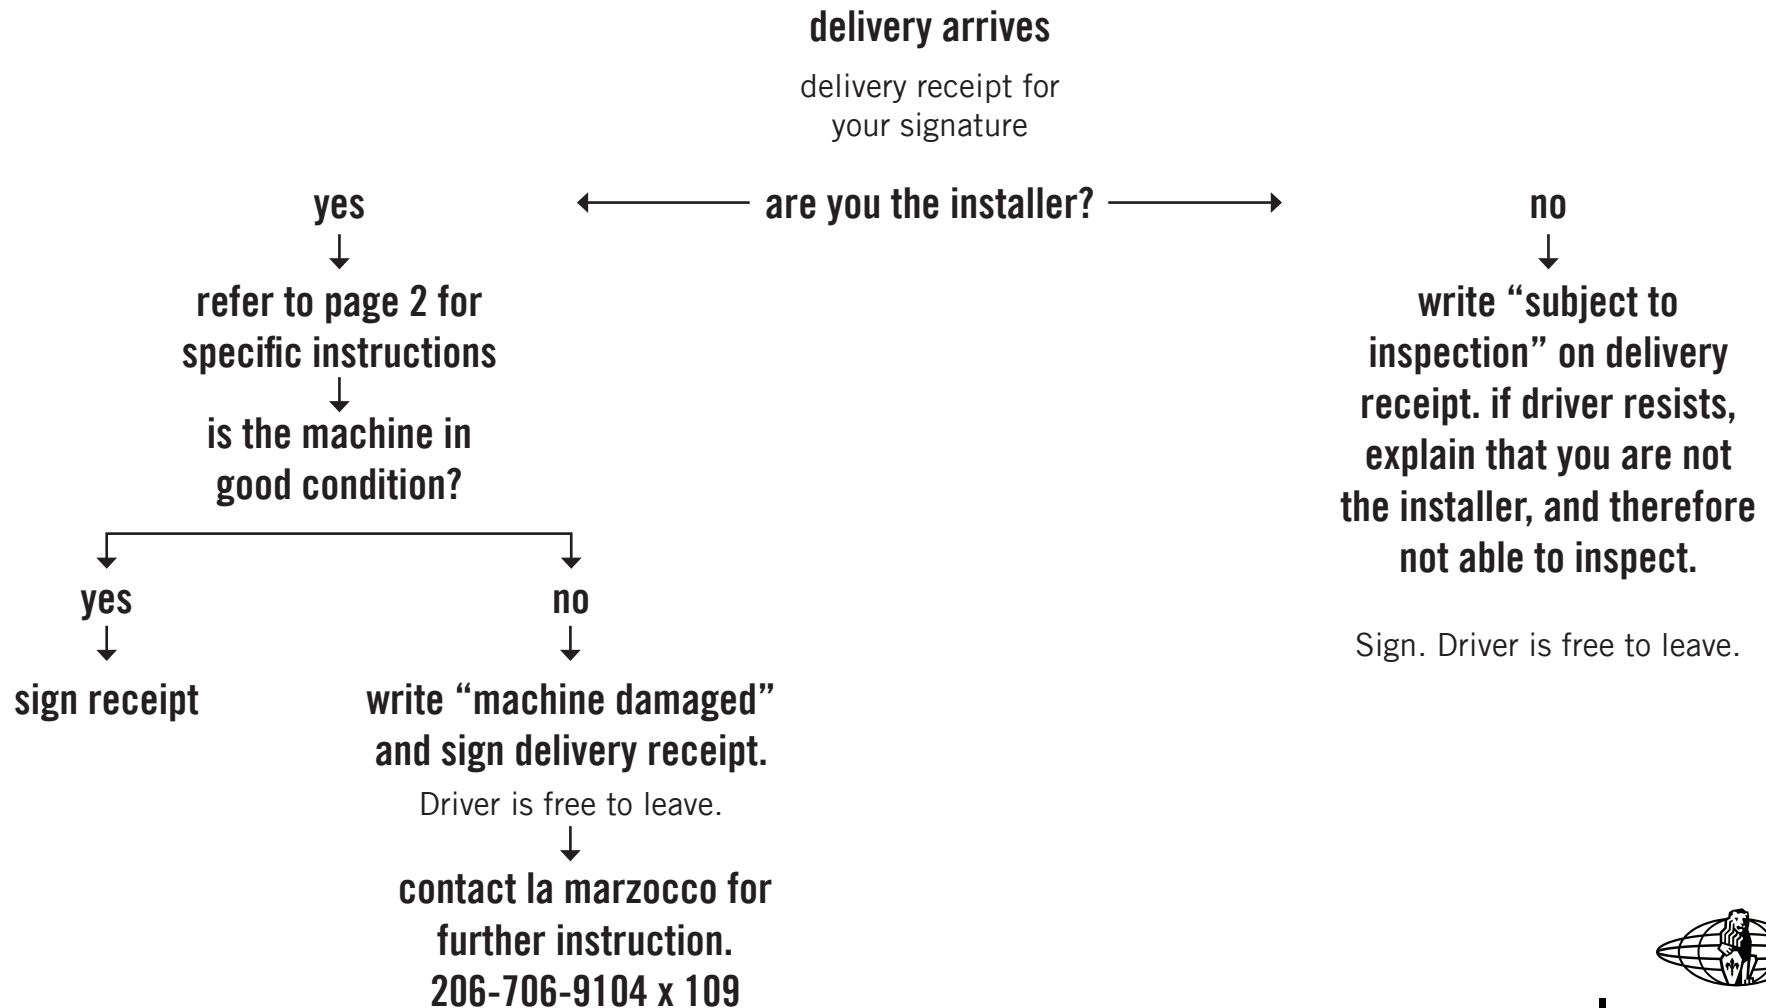

instructions for receiving your la marzocco espresso machine.

follow this chart

Liability for the equipment transfers from the shipper to you at your signature.

la marzocco

handmade in florence

if any of these occur, your machine may be damaged.

installer: follow these steps to inspect your machine.

1

is the shock sensor activated?

2

is the outside of the box damaged?

(corners crushed, holes in packaging?)

3

is the inside of the box damaged?