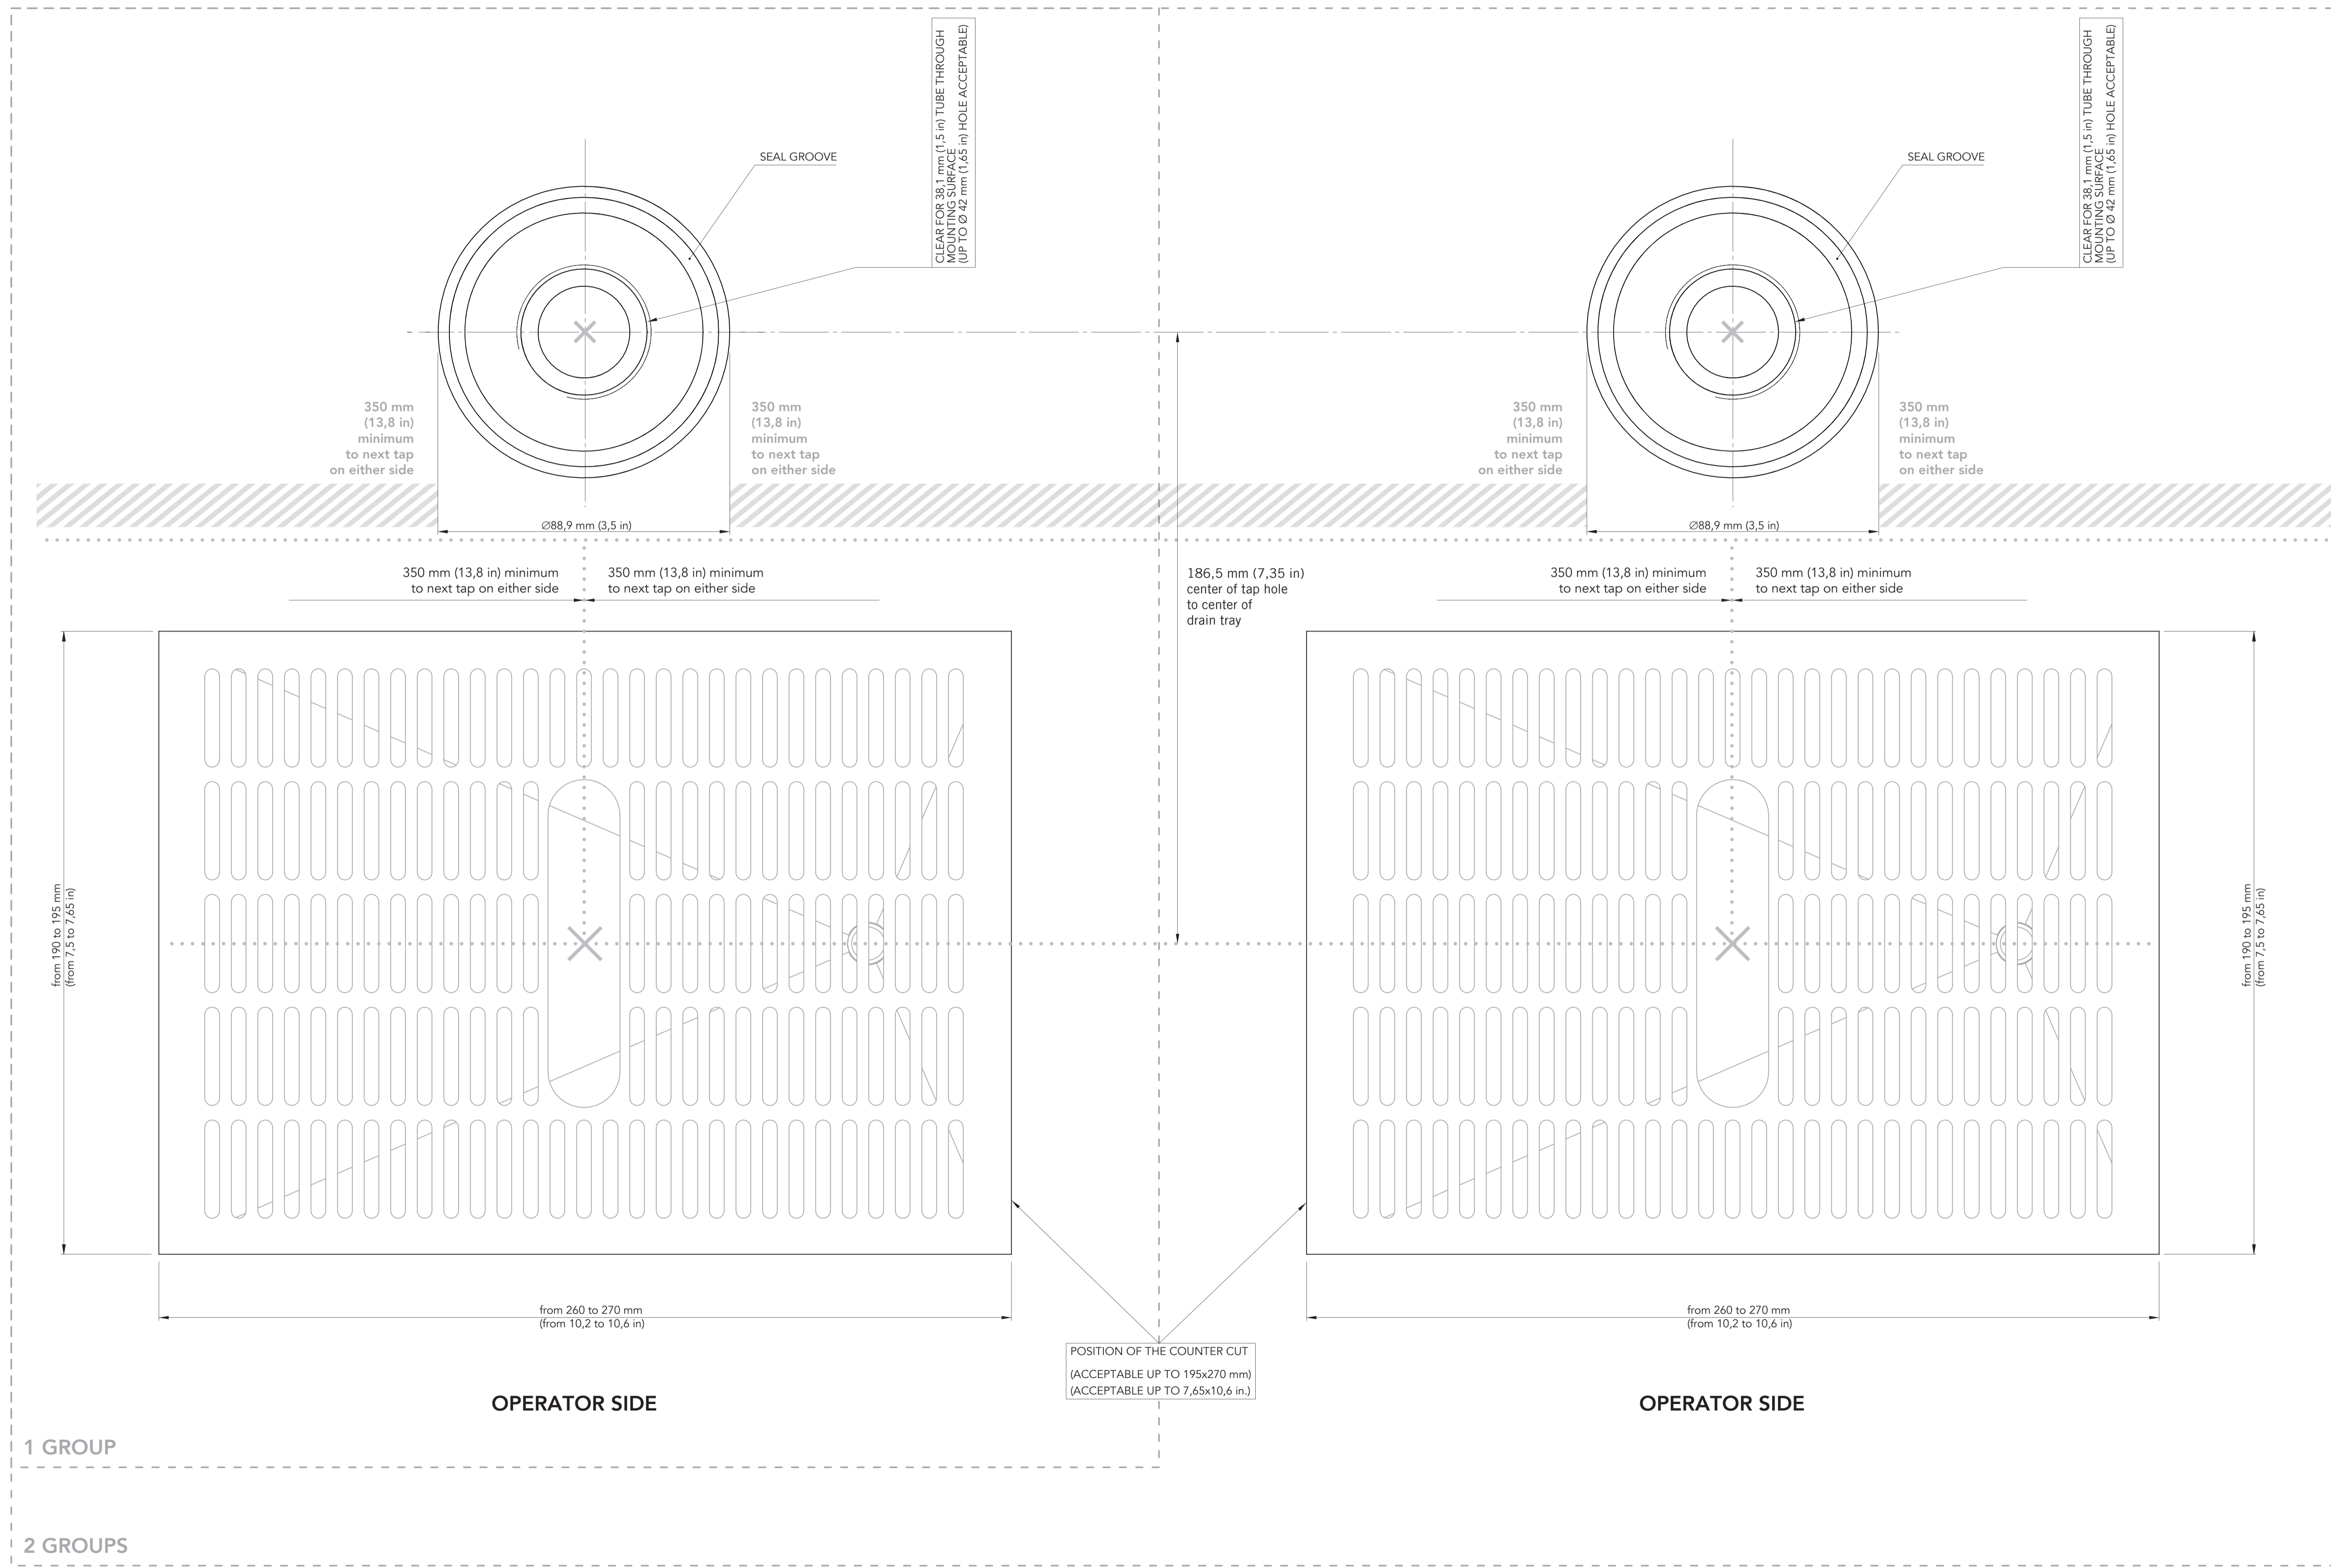

DIMENSIONS ARE IN MILLIMETERS,  
UNLESS OTHERWISE SPECIFIED

PRINT ON A1 SIZE PAPER (841 x 594 mm)  
PLEASE CHECK THE PRINTED DIMENSIONS  
WITH A MEASURING DEVICE PRIOR TO USING  
THIS TEMPLATE TO CUT YOUR MOUNTING SURFACE