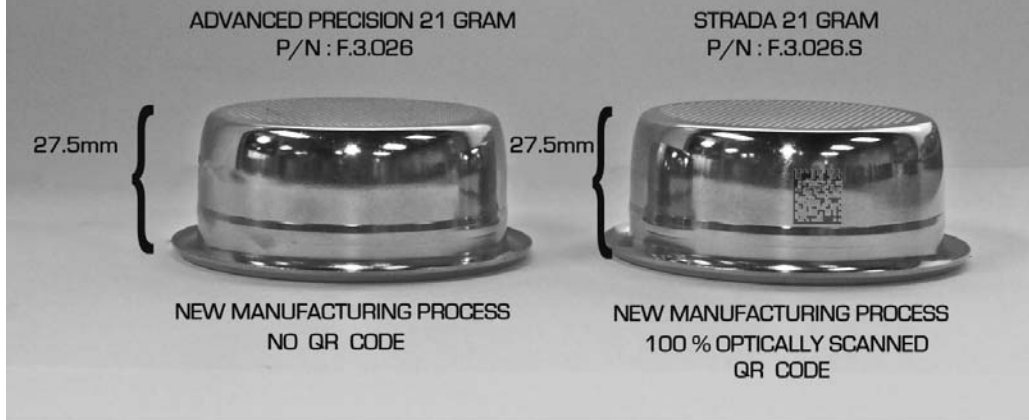

Thanks,
Scott Guglielmino
Technical Solutions
La Marzocco USA

SINGLE FILTER BASKET

NEW WORLD DOUBLE FILTER BASKET

OLD WORLD DOUBLE FILTER BASKET

TRIPLE FILTER BASKET

SWIFT FILTER BASKET

S 19 12.5-14GRAMS
P/N: 5.128