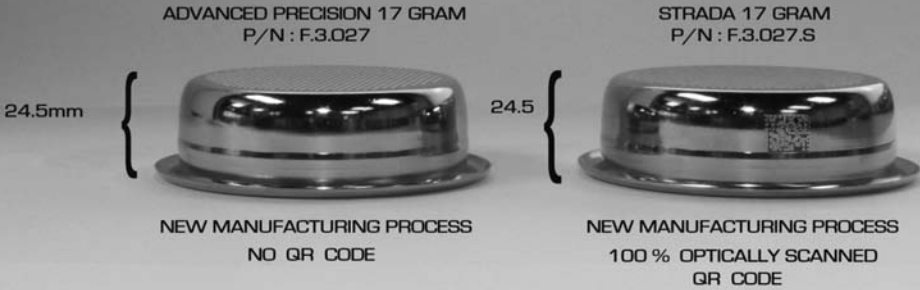

NEW WORLD DOUBLE FILTER BASKET