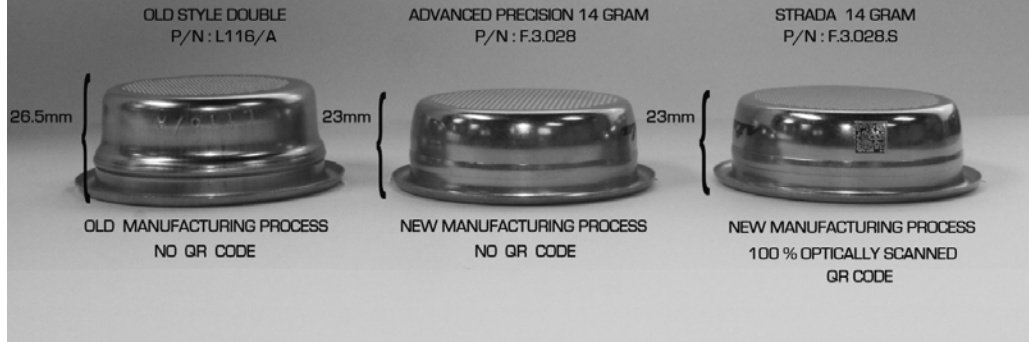

Thanks,
Scott Guglielmino
Technical Solutions
La Marzocco USA

SINGLE FILTER BASKET

NEW WORLD DOUBLE FILTER BASKET

OLD WORLD DOUBLE FILTER BASKET

TRIPLE FILTER BASKET

SWIFT FILTER BASKET

S 19 12.5-14GRAMS
P/N: 5.128

19mm

SPECIAL SWIFT MANUFACTURING PROCESS
SWIFT COMPATIBLE

S 22 16.5-18GRAMS
P/N: 5.127

22mm

SPECIAL SWIFT MANUFACTURING PROCESS
SWIFT COMPATIBLE

S 28 22-24GRAMS
P/N: 5.133

28mm

SPECIAL SWIFT MANUFACTURING PROCESS
SWIFT COMPATIBLE