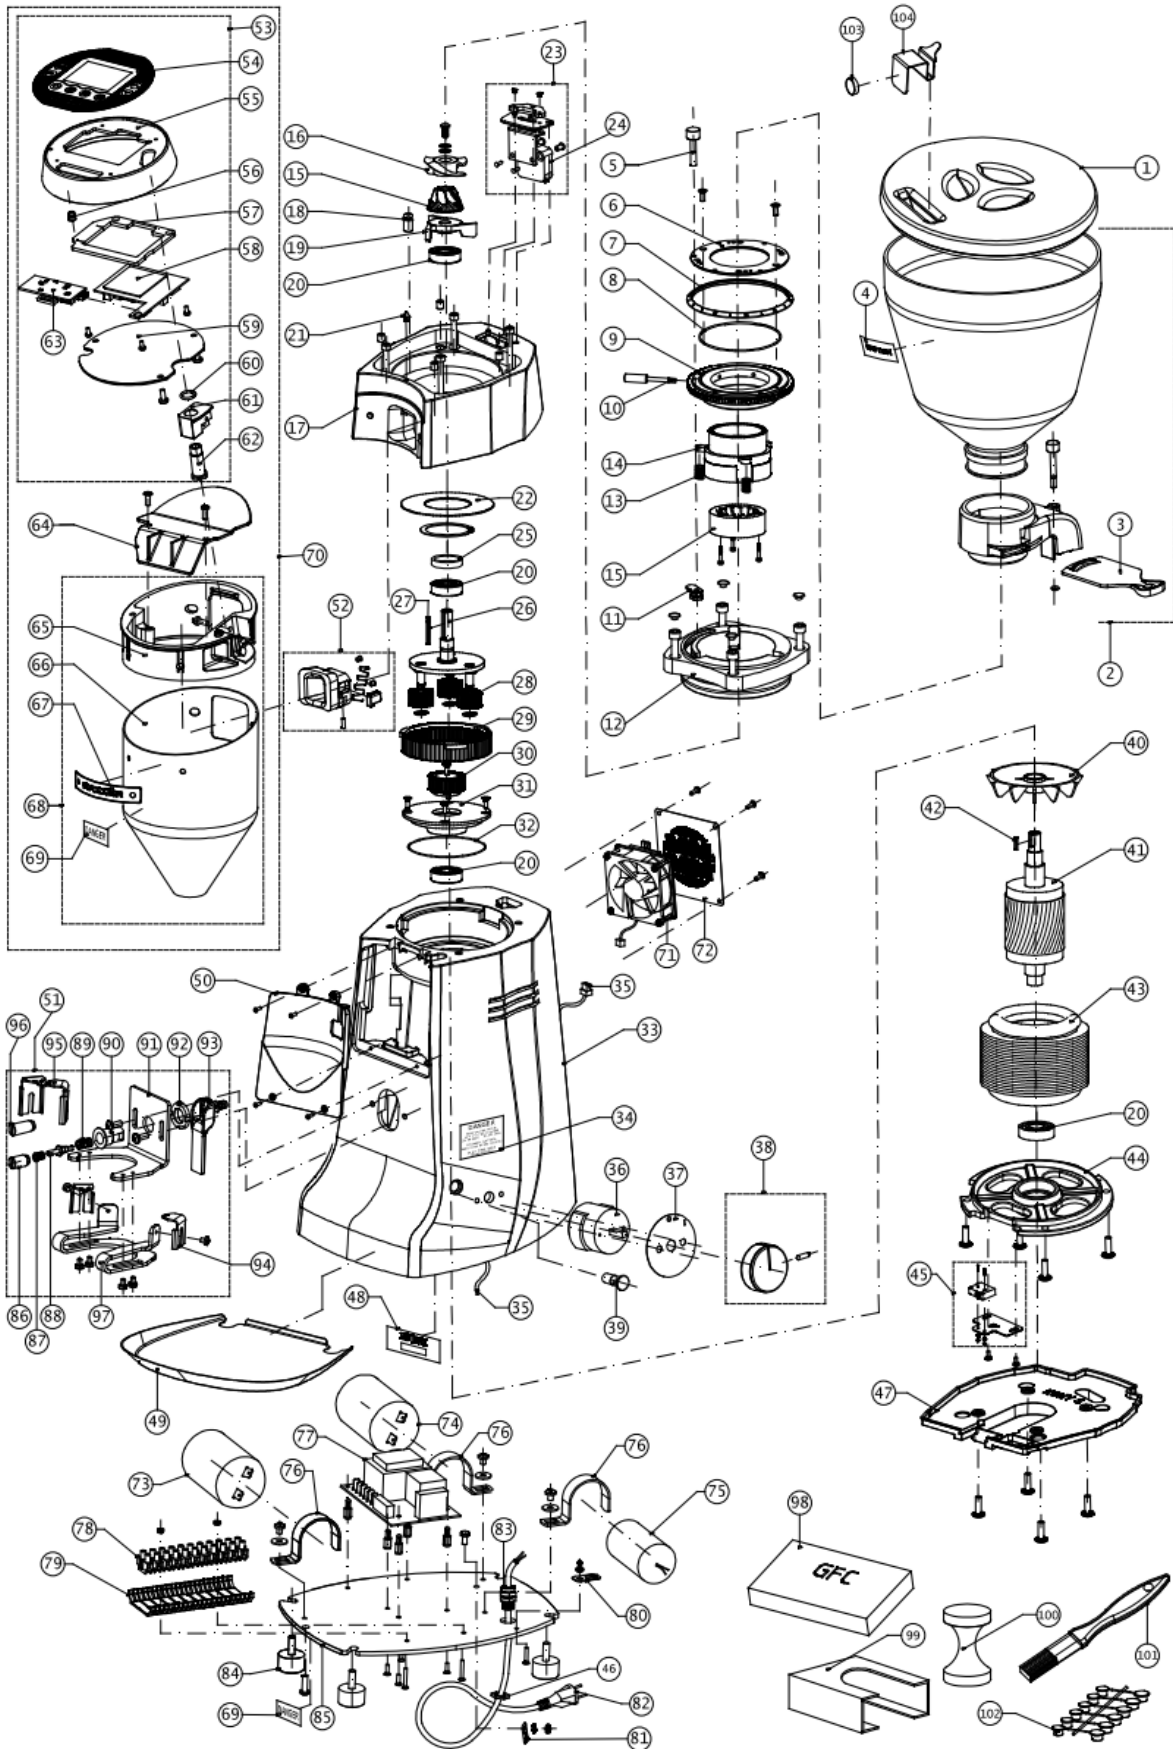

For questions about parts, or to place an order over the phone, contact La Marzocco Solutions at 1-206-706-9104 ext 101. Orders can be emailed to parts.usa@lamarzocco.com

LM USA generated part numbers (M*****) and Mazzer factory numbers (S*****/**Q) are used in this catalog.

Desc. No.	Part Number	Description
1	M28053002	Kony S hopper lid
2	M28351006	Kony S hopper + "danger-hopper" label
3	M28326011	Kony S, Robur S, Major V, ZM Collar Locking Slide
4	Not Available	
5	M28360021	Locking Pin for Grind Adjustment Disk
6	M28682/KS	Closing plate for Kony S grinding adjustment disk
7	M28681/KS	Closing plate for Kony S grinding adjustment disk
8	M28680003	O-ring 2300 NBR70 for Kony S
9	M28158003	Kony S grinding adjustment disk
10	M28360012	Grinding Adjustment Disk Handle
11	M28360019	Lock Nut for Grinding Adjustment Disk
12	M28360031/KS	Holder for Kony S grinding adjustment disk
13	M28233	Grinding Adjustment Spring
14	M28360030/KS	Kony S Single ph. upper grind. blade holder
15	M282191	191-C Conical Burrs, Kony
16	Not Available	
17	Not Available	
18	M28243001	Pin, for Robur 'S' Duct Insert
19	M28253/KS	Kony Single Ph. Lower Grind Blade Holder
20	M28057	Bearing, 6202 (Swift)
21	M28360022	Grinding Adjustment Index (Kony S, Major V)
22	Not Available	
23	M28246	Hopper safety switch
24	M.1.021	Vulcano Hopper Safety Microswitch
25	M28396002	Thickness Planetary Shaft
26	Not Available	
27	M28254	3 x 3 x 30 Key
28	M28395	Gear Reduction
29	M28395001	Outer Reduction Gear
30	M28397	Reduction Planet
31	Not Available	
32	M28680001	O-Ring 2375 NBR70
33	Not Available	
34	Not Available	
35	N28541	Connection cable for fan, Major V
36	M28161	Two Pole Rotative Switch, On/Off
37	M28161001	Switch Label - 0/1
38	M28166/RS	Aluminum Switch Knob w/ Insert Robur S, Major V
39	M28258006/RS	Pilot LED Light, 110v, Red