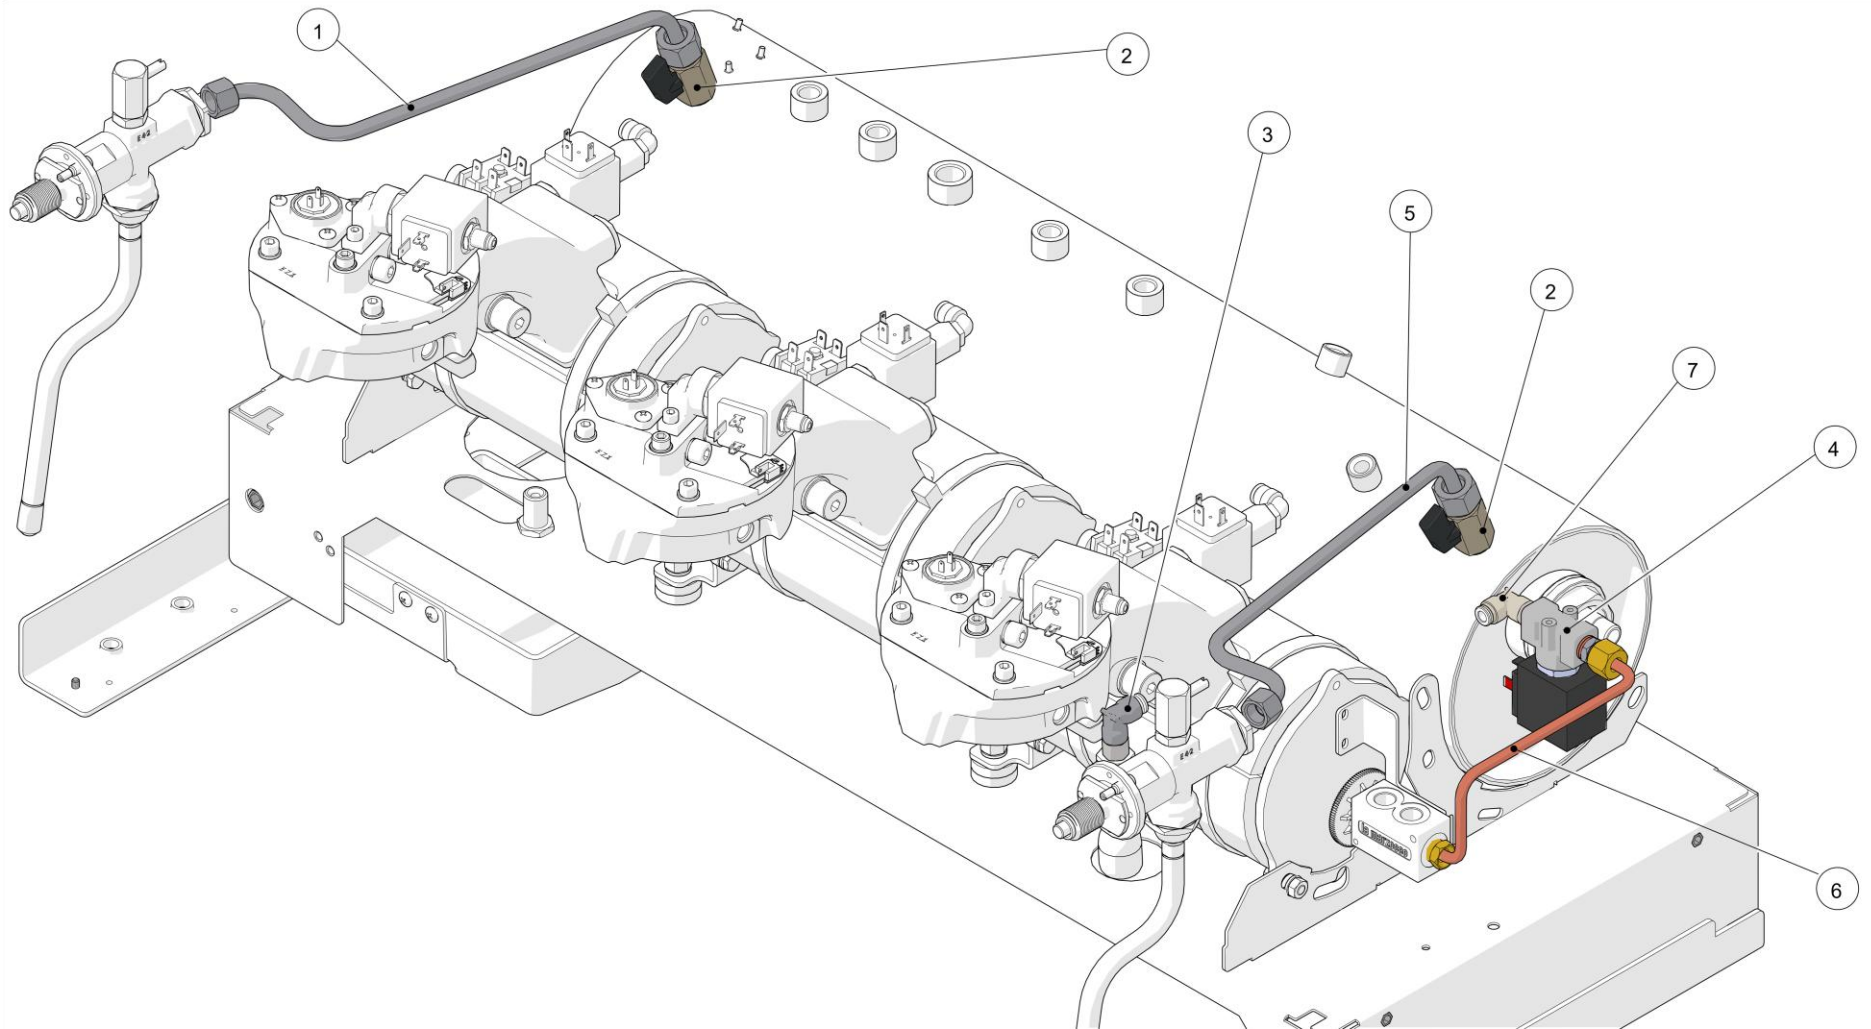

la marzocco

handmade in florence

HYDRAULIC ASSEMBLY

la marzocco

handmade in florence

HYDRAULIC ASSEMBLY

Item	Part number	Description
0001	L292	GS/3 TUBE FITTING
0002	L292/R	NUT G1/8 H4,5 WR14 BRASS NICKEL PLATED
0003	I.1.044	SCREW M5X12 SOCKET COUNTERSUNK S/S A2
0004	I.1.006	SCREW M4X8 PHILLIPS BUTTON HEAD S/S A2
0005	C.1.430	BRACKET DRAIN BOX FB90
0006	F.1.135	DRAIN BOX KB90 W/SCALES
0007	L140_C	COMPLETE EXPANSION VALVE
0008	T.1.174	TUBE EXP.V. LINEA PB MULTIPLE 8./SCALES
0009	A.2.115	TEE FITTING G1/4M G1/8M WR13 BRASS TR.
0010	T.1.113	TUBE COFFEE B. CONNECTION STRADA MP
0011	T.1.080	TUBE MIX V. - COFFEE B. TEE LINEA PB
0012	8.2.016.01	BALL VALVE G1/8F-R1/8M BRASS TREATED
0013	T.1.257	TUBE VALVE 1/8" - T FITTING
0014	F.1.056.01	DRAIN BOX LINEA PB W/SCALES

la marzocco

handmade in florence

HYDRAULIC ASSEMBLY

la marzocco

handmade in florence

HYDRAULIC ASSEMBLY

Item	Part number	Description
0001	T.1.155.01	TUBE BALL V. S.B. - LEFT STEAM VALVE TR.
0002	L164.02	BALL VALVE G3/8M-G3/8F BRASS TREATED
0003	A.7.015	FITTING PUSH-IN go° 6-G1/8F PPSU
0004	L053.02	SOLENOID VALVE 2 WAY 220/240V
0004	L053/200.01	SOLENOID VALVE 2 WAY 200V
0005	T.1.156.01	TUBE BALL V. S.B.-RIGHT STEAM VALVE TR.
0006	T.1.255	TUBE TEA MIX V.-TEA SOLENOID V. INLET KB
0007	A.7.013	FITTING PUSH-IN go° 6-G1/8M PPSU