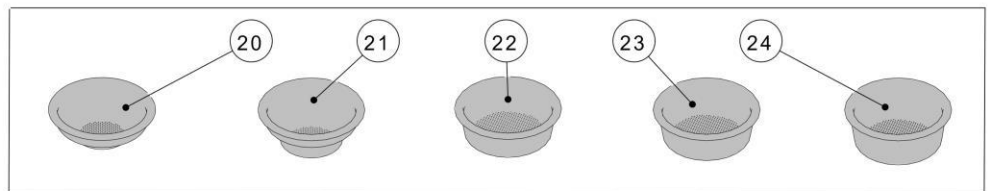

la marzocco

handmade in florence

PORTAFILTER ASSEMBLY

FOR FOR LA MARZOCO SWIFT GRINDER

STANDARD VERSION

X - TESTED & CERTIFIED

la marzocco

handmade in florence

PORTAFILTER ASSEMBLY

Item	Part number	Description
0001	A.5.114	PORTAFILTER STRAIGHT-IN DOUBLE SPOUT
0002	A.5.113	PORTAFILTER STRAIGHT-IN SINGLE SPOUT
0003	A.5.014.01	DOUBLE SPOUT S/S
0004	A.5.013.01	SINGLE SPOUT S/S
0005	H.1.017	O-RING 3,53X9,12 EPDM 70 SH
0005	H.1.017.02	O-RING 3,37X9,21 EPDM
0006	A.5.124	PORTAFILTER NAKED STRAIGHT-IN
0007	F.3.080	FILTER 14 GR RIDGELESS
0008	F.3.079	FILTER 17 GR RIDGELESS
0009	F.3.081	FILTER 21 GR RIDGELESS
0010	L115/A	FILTER 1 CUP
0011	L115/A/S	SINGLE FILTER
0012	5.128	19mm SWIFT FILTER BASKET
0013	5.127	22mm SWIFT FILTER BASKET
0014	5.133	TRIPLE SWIFT FILTER BASKET
0015	F.3.029.GR	FILTER 7 GR STANDARD
0016	F.3.053	FILTER 7 GR STANDARD ITALY
0017	F.3.028.01	FILTER 14 GR STANDARD
0018	F.3.027.01	FILTER 17 GR STANDARD
0019	F.3.026.01	FILTER 21 GR STANDARD
0020	F.3.054.X	FILTER 7 GR X !TALIA