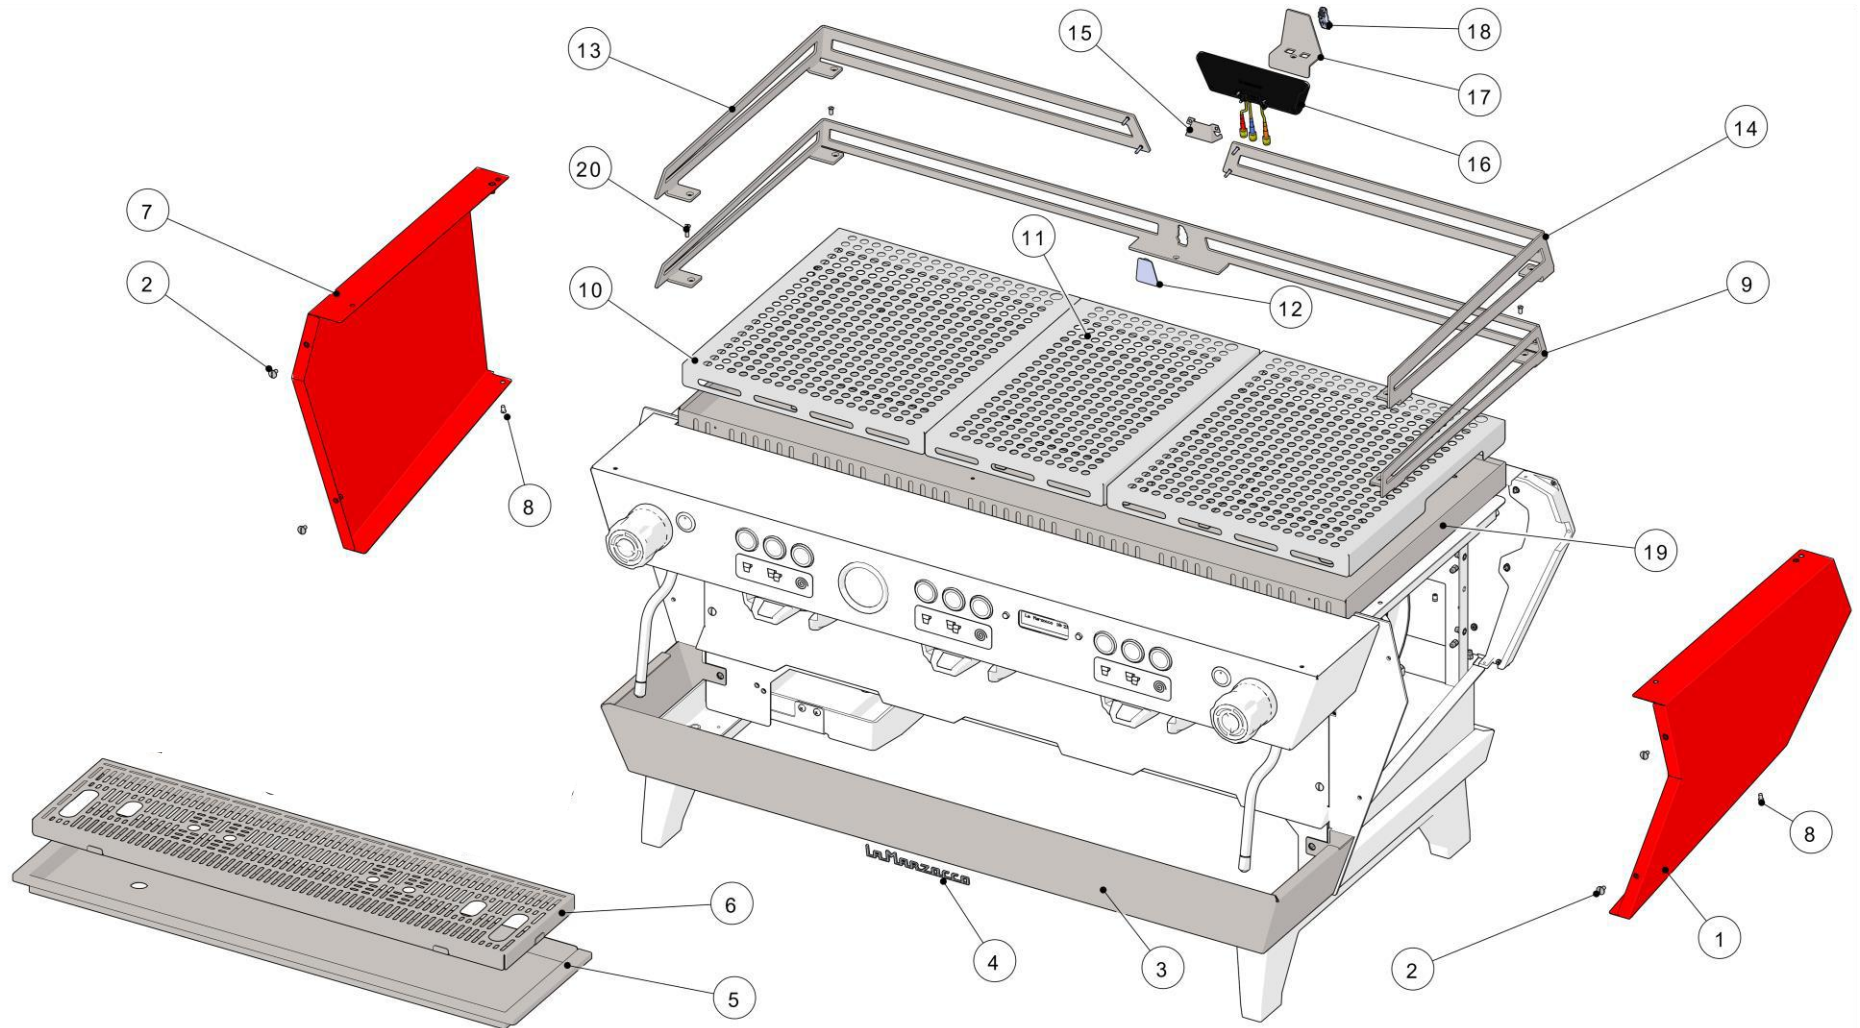

la marzocco

handmade in florence

SPECIFICATIONS

la marzocco
handmade in florence

SPECIFICATIONS

L	mm	810	1050	1290
	in	32	41,4	50,8
Machine weight	Kg	72 (±5)	88 (±5)	122 (±5)
	lb	156 (±11)	194 (±11)	269 (±11)
Electrical Voltage	VAC	200VAC Single/Three Phase	200VAC Single/Three Phase	200VAC Single/Three Phase
		220VAC Single/Three Phase	220VAC Single/Three Phase	220VAC Single/Three Phase
		380VAC Three Phase	380VAC Three Phase	380VAC Three Phase
Coffee Boiler Wattage	W	2 x 800	3 x 800	4 x 800
Steam Boiler Wattage	W	3000	4000	4350
Water Pump	W	300	300	
Cupwarmer	W	280	420	560
Total Wattage	W	5666	7783	9170
Required Available Amperage	A	24,6 (21-24 for ETL)	33,8 (29-33 for ETL)	39,9 (36-41 for ETL)
Coffee Boiler Capacity	liters	2 x 1,3	3 x 1,3	4 x 1,3
Steam Boiler Capacity	liters	7,0	11,0	15,0
Total Capacity	liters	9,6	14,9	20,2
Machine configuration		2GR	3GR	4GR

la marzocco

handmade in florence

BODY PANEL ASSEMBLY

la marzocco

handmade in florence

BODY PANEL ASSEMBLY

Item	Part number	Description
0001	C.1.422.DX	SIDE RIGHT KB90 STANDARD RED
0001	C.1.422.DX.55	SIDE RIGHT KB90 CUSTOM COLOR
0001	C.1.422.DX.GR	SIDE RIGHT KB90 RAW
0002	1.1.099	SCREW M4X10 MUSHROOM SLOTTED HEAD S/S
0003	C.1.426.2.01	COVER TRAY DRAIN KB90 2GR
0003	C.1.426.3.01	COVER TRAY DRAIN KB90 3GR
0003	C.1.426.4.01	COVER TRAY DRAIN KB90 4GR
0004	D.4.034.01	LOGO LA MARZOCCO FRONT KB90
0005	C.1.424.2	TRAY DRAIN KB90 2GR
0005	C.1.424.3	TRAY DRAIN KB90 3GR
0005	C.1.424.4	TRAY DRAIN KB90 4GR
0006	C.1.427.2	GRID DRAIN KB90 2GR
0006	C.1.427.3	GRID DRAIN KB90 3GR
0006	C.1.427.4	GRID DRAIN KB90 4GR
0007	C.1.422.SX	SIDE LEFT KB90 STANDARD RED
0007	C.1.422.SX.GR	SIDE LEFT KB90 RAW
0007	C.1.422.SX.55	SIDE LEFT KB90 CUSTOM COLOR
0008	1.1.088	SCREW M4X8 PHILLIPS COUNTERSUNK S/S
0009	C.1.419.2	RAILING CUPS KB90 2GR
0009	C.1.419.3	RAILING CUPS KB90 3GR
0009	C.1.419.4	RAILING CUPS KB90 4GR