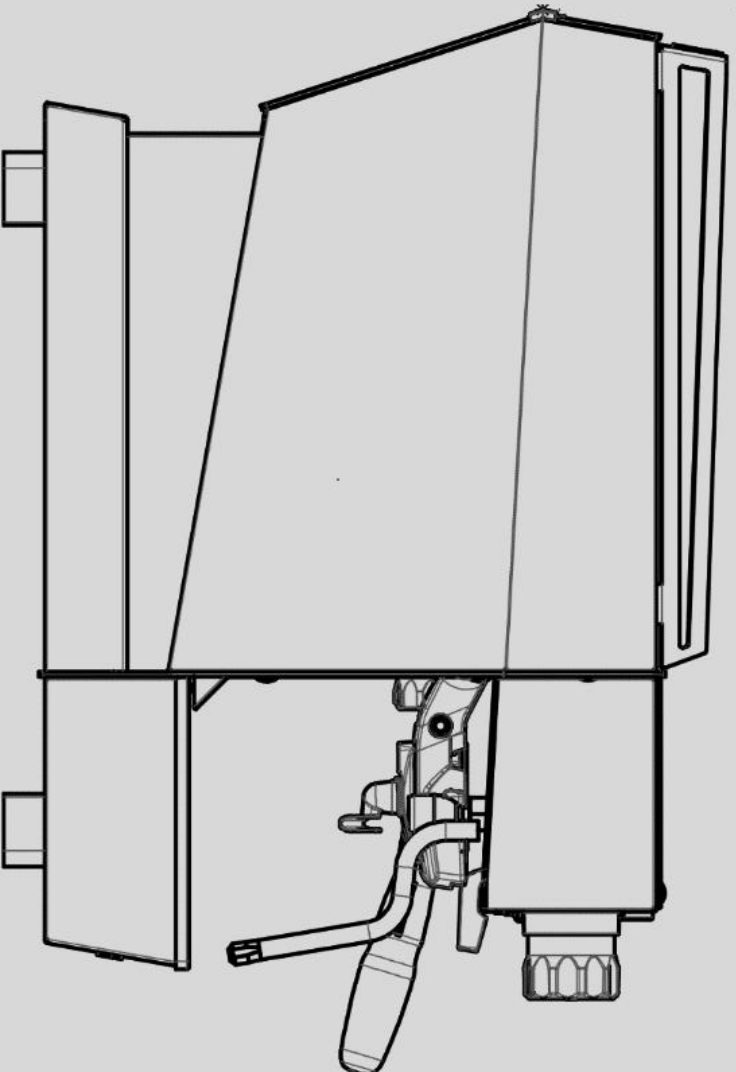

parts catalog

kb90

la marzocco
handmade in florence

Please consider the environment before printing

la marzocco
handmade in florence

INDEX

	Pag.
Specifications	4
Body Panel Assembly	6
Control Panel Assembly	11
Steam and Hot Water Assembly	16
Hydraulic Assembly	20
Fittings and Valves	29
Coffee Boiler Assembly	31
Coffee Group Cap Assembly- Group Cap	33
Coffee Group Cap Assembly – Straight – In	35
Steam Boiler	40
Scales Assembly – Scales Version	43
Heating Elements	48
Electrical System	50
Electrical System and Pump	52
Portafilter Assembly	54
Scales Version – Portafilter Assem.	57
Hoses and Accessories	59

la marzocco

handmade in florence

SPECIFICATIONS

la marzocco
handmade in florence

SPECIFICATIONS

L	mm	810	1050	1290
	in	32	41,4	50,8
Machine weight	Kg	72 (±5)	88 (±5)	122 (±5)
	lb	156 (±11)	194 (±11)	269 (±11)
Electrical Voltage	VAC	200VAC Single/Three Phase	200VAC Single/Three Phase	200VAC Single/Three Phase
		220VAC Single/Three Phase	220VAC Single/Three Phase	220VAC Single/Three Phase
		380VAC Three Phase	380VAC Three Phase	380VAC Three Phase
Coffee Boiler Wattage	W	2 x 800	3 x 800	4 x 800
Steam Boiler Wattage	W	3000	4000	4350
Water Pump	W	300	300	
Cupwarmer	W	280	420	560
Total Wattage	W	5666	7783	9170
Required Available Amperage	A	24,6 (21-24 for ETL)	33,8 (29-33 for ETL)	39,9 (36-41 for ETL)
Coffee Boiler Capacity	liters	2 x 1,3	3 x 1,3	4 x 1,3
Steam Boiler Capacity	liters	7,0	11,0	15,0
Total Capacity	liters	9,6	14,9	20,2
Machine configuration		2GR	3GR	4GR