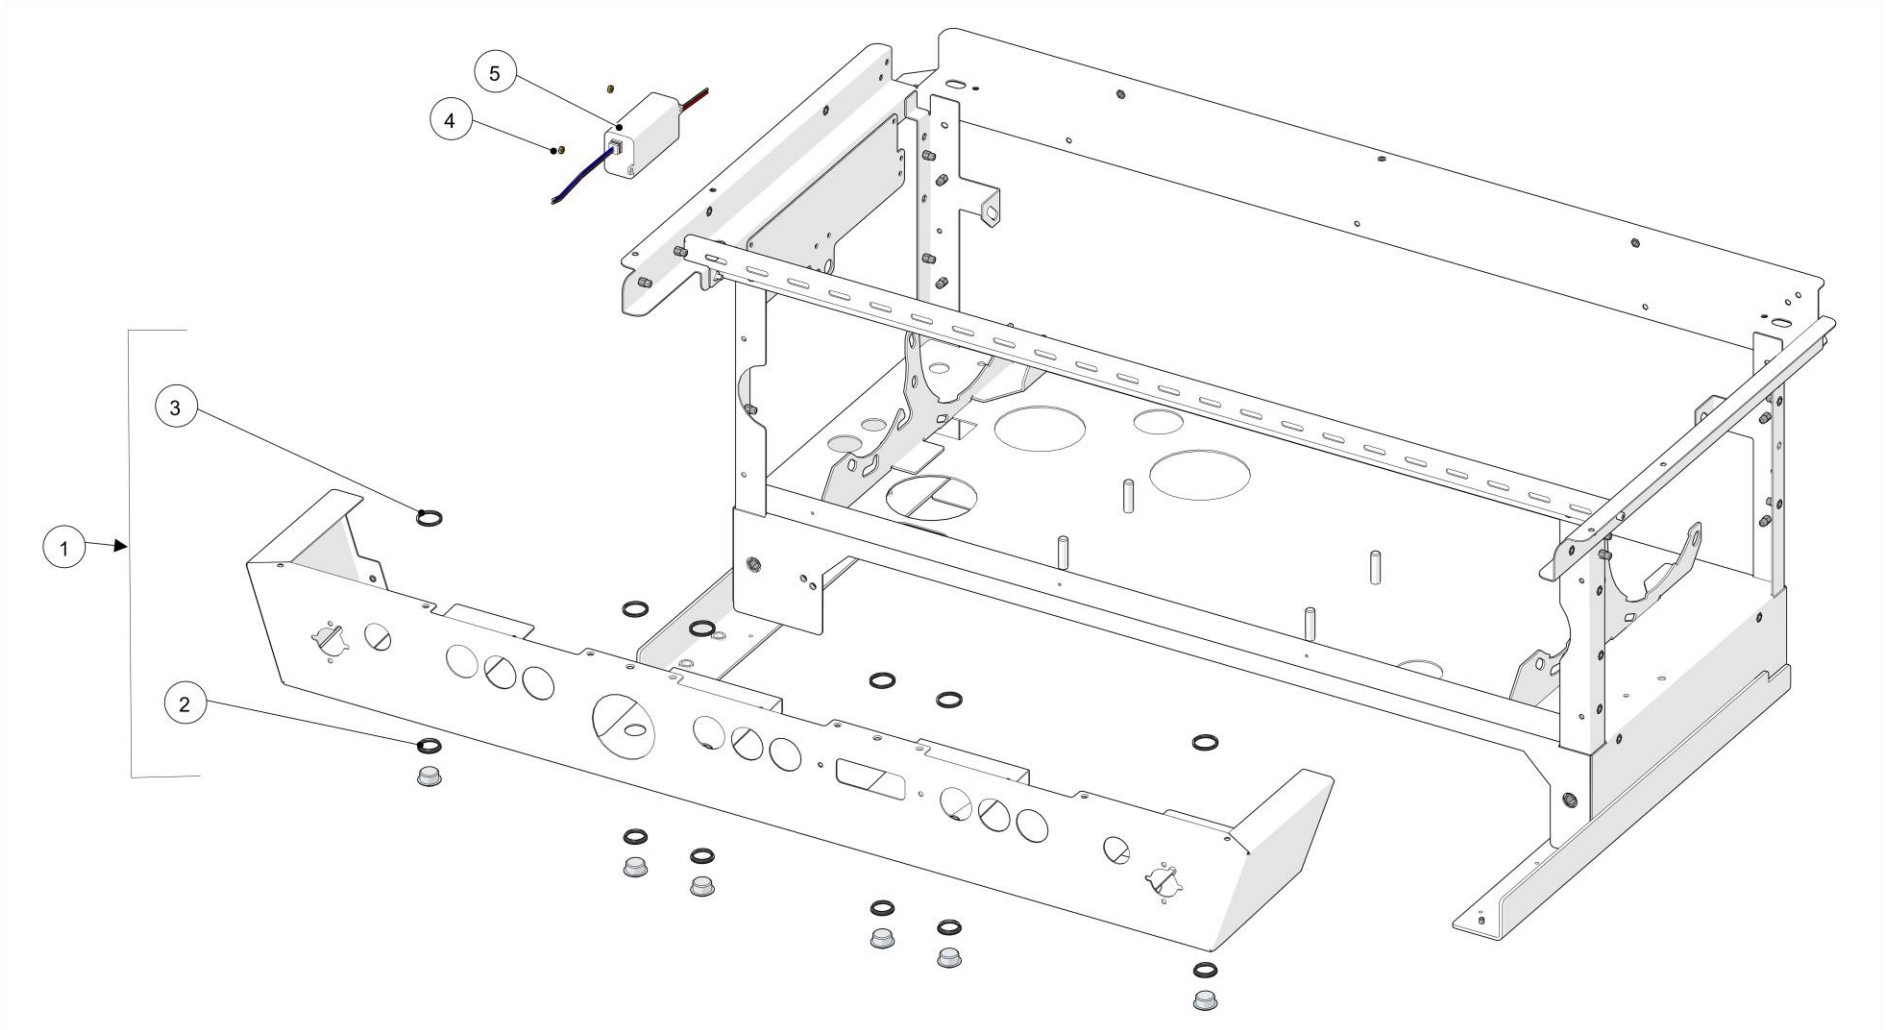

la marzocco

handmade in florence

CONTROL PANEL ASSEMBLY