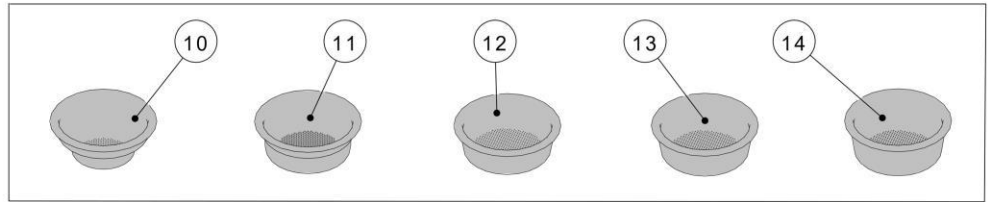

FOR FOR LA MARZOCO SWIFT GRINDER

STANDARD VERSION