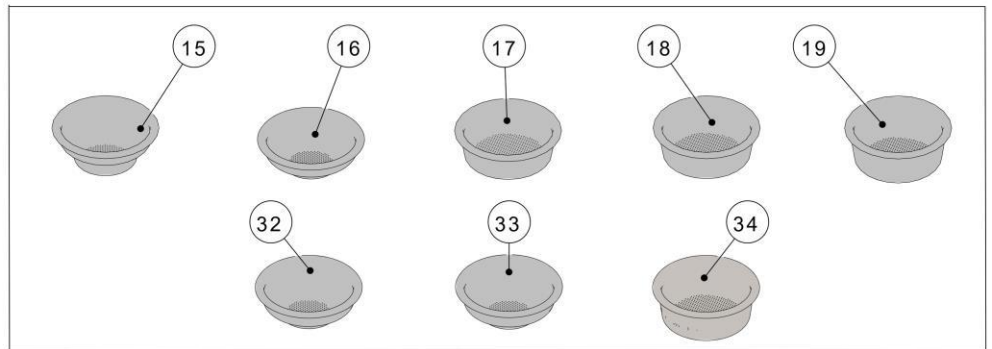

X - TESTED & CERTIFIED