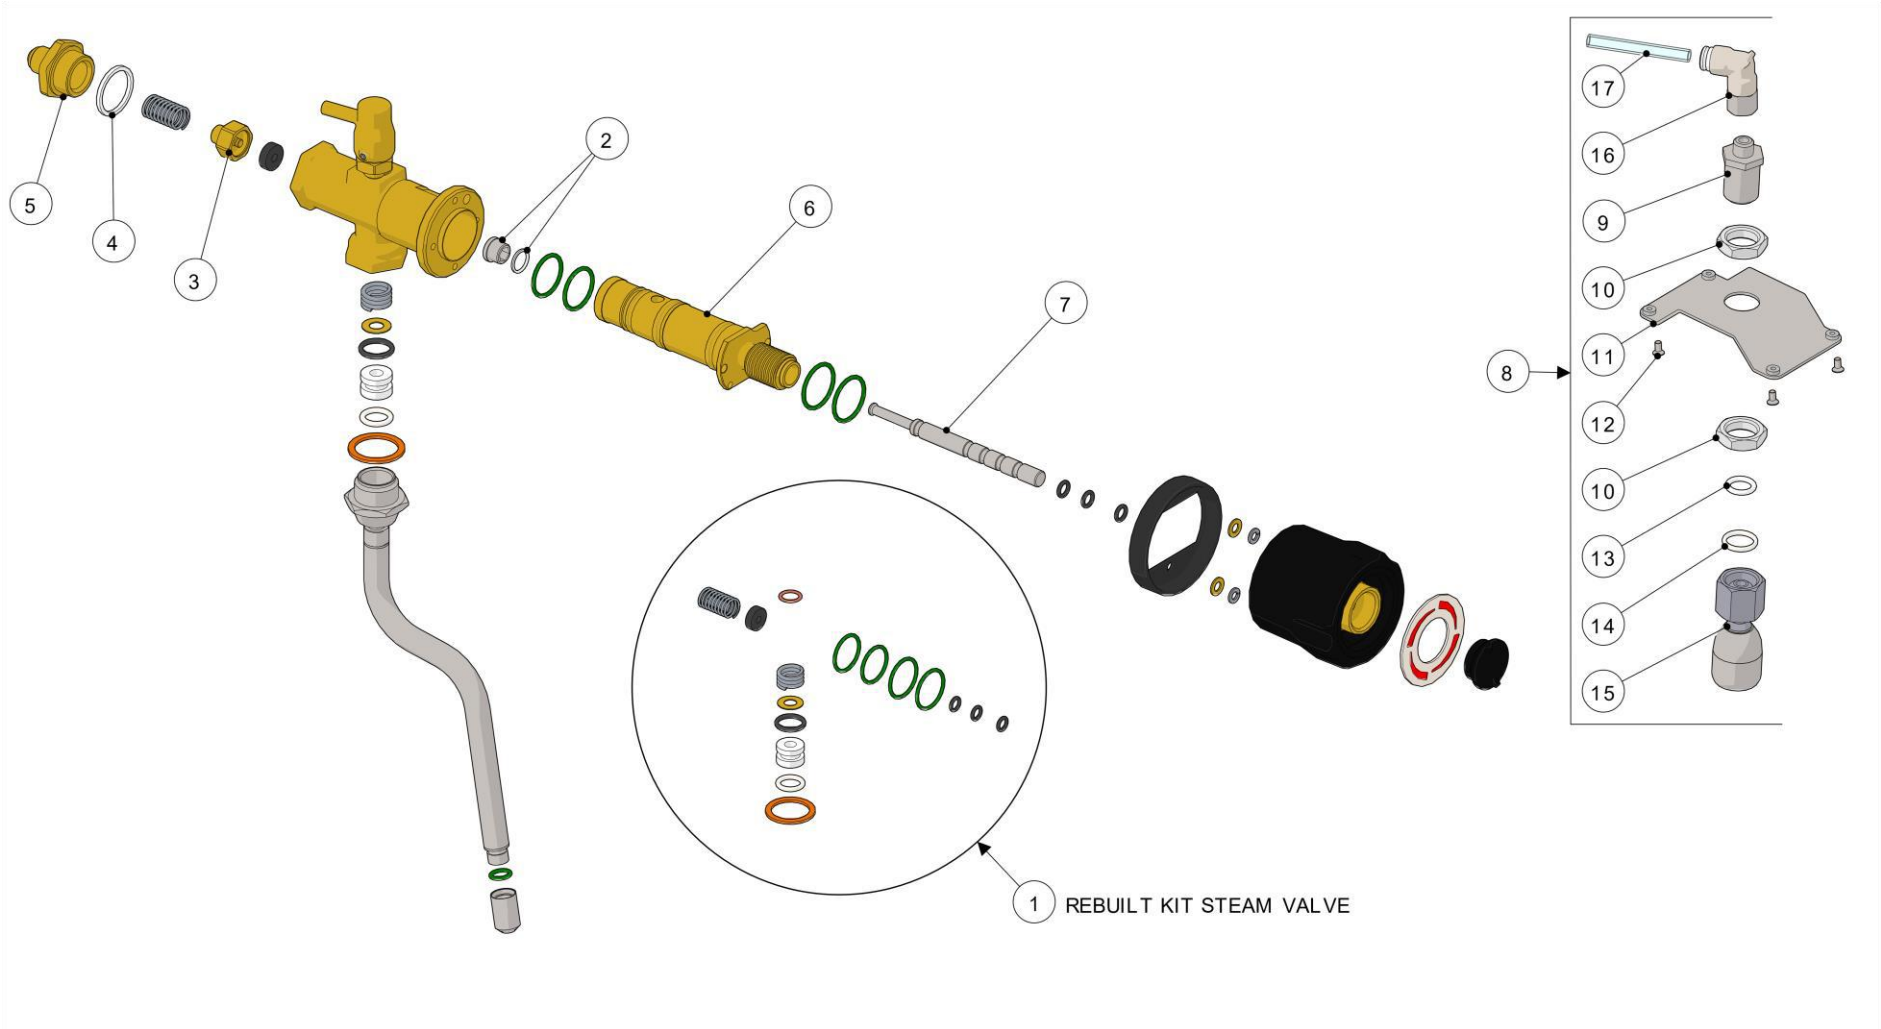

la marzocco

handmade in florence

STEAM AND HOT WATER ASSEMBLY

la marzocco

handmade in florence

STEAM AND HOT WATER ASSEMBLY

Item	Part number	Description
0001	L192.03	VACUUM BREAKER VALVE G1/8M W/SWIVEL BODY
0002	8.2.013.01	ANTI-SUCTION VALVE SHAFT TREATED
0003	H.1.001	O-RING 1,78X3,69 FKM 70 SH
0004	B.3.001	BUSHING FLANGED 5X9X6,5 PTFE
0005	A.5.050	STEAM TIP PRO TOUCH D1,5
0006	H.1.027	O-RING 1,78x7,65 VITON 70 ShA
0007	T.2.013	STEAM WAND S SHAPE PRO TOUCH
0008	A.5.121	CONNECTOR G1/2 INOX
0009	F.1.140	CAP KNOB STEAM KB90
0010	D.4.032	STEAM VALVE KNOB COVER KB90
0011	1.3.016	SELF LOCK NUT M5 H5 WR8 GALVANIZED
0012	1.4.005	SOCKET GRUB SCREW M5X20 BRASS DIN913
0013	F.1.128	STEAM VALVE KNOB KB90
0014	ROND_GROWER4	ZINC-COATED GROWER WASHER M4
0015	RONDELLA4X9	WASHER 4X9X0,8 BRASS
0016	F.1.129	STEAM VALVE KNOB HANDLE COVER KB90
0017	A.2.119	STEAM VALVE BODY FRONTALLY DISMISSABLE
0018	1.1.135	SCREW BLOCK STEAM V. WITH FRONT ACCESS
0019	8.1.001.TR	SPECIAL WASHER 10X14X1,6 COPPER

la marzocco

handmade in florence

STEAM AND HOT WATER ASSEMBLY

la marzocco

handmade in florence

STEAM AND HOT WATER ASSEMBLY

Item	Part number	Description
0001	1206	REBUILD KIT STEAM VALVE KB90-GB5XS
0002	A.5.119.R	HOUSING G1/8 D12 W/ GASKET
0003	A.2.117	VALVE E16 H15 KB90 STEAM VALVE
0004	A.7.016	GASKET PTFE 25X21,2X2
0005	A.2.116	REAR TUBE CONNECTOR KB90 VALVE
0006	A.2.118.R	INSERT CONNECTOR W/STEAM VALVE KNOB
0007	A.5.120	STEAM VALVE S/S LEVER KB90
0008	SA285	KB90 HOT WATER BREAK-DRAIN ASSEMBLY
0009	L053/2.01	FITTING G3/8M-G1/8M H31,5 TR.
0010	L183/1.01	NUT G3/8 H6 WR21 BRASS TREATED
0011	C.1.159	BRACKET HOT WATER LINEA PB
0012	1.1.060	SCREW M3X6 PHILLIPS COUNTERSUNK S/S A2
0013	L169/A1	PTFE GASKET 10x2,5
0014	H.1.044	O-RING 2,62x12,37 PTFE
0015	L160.02	HOT WATER WAND S/S G3/8F W/DIFFUSER
0016	A.7.015	FITTING PUSH-IN 90° 6-G1/8F PPSU
0017	T.3.007	PFA TUBE 6mm - 4mm