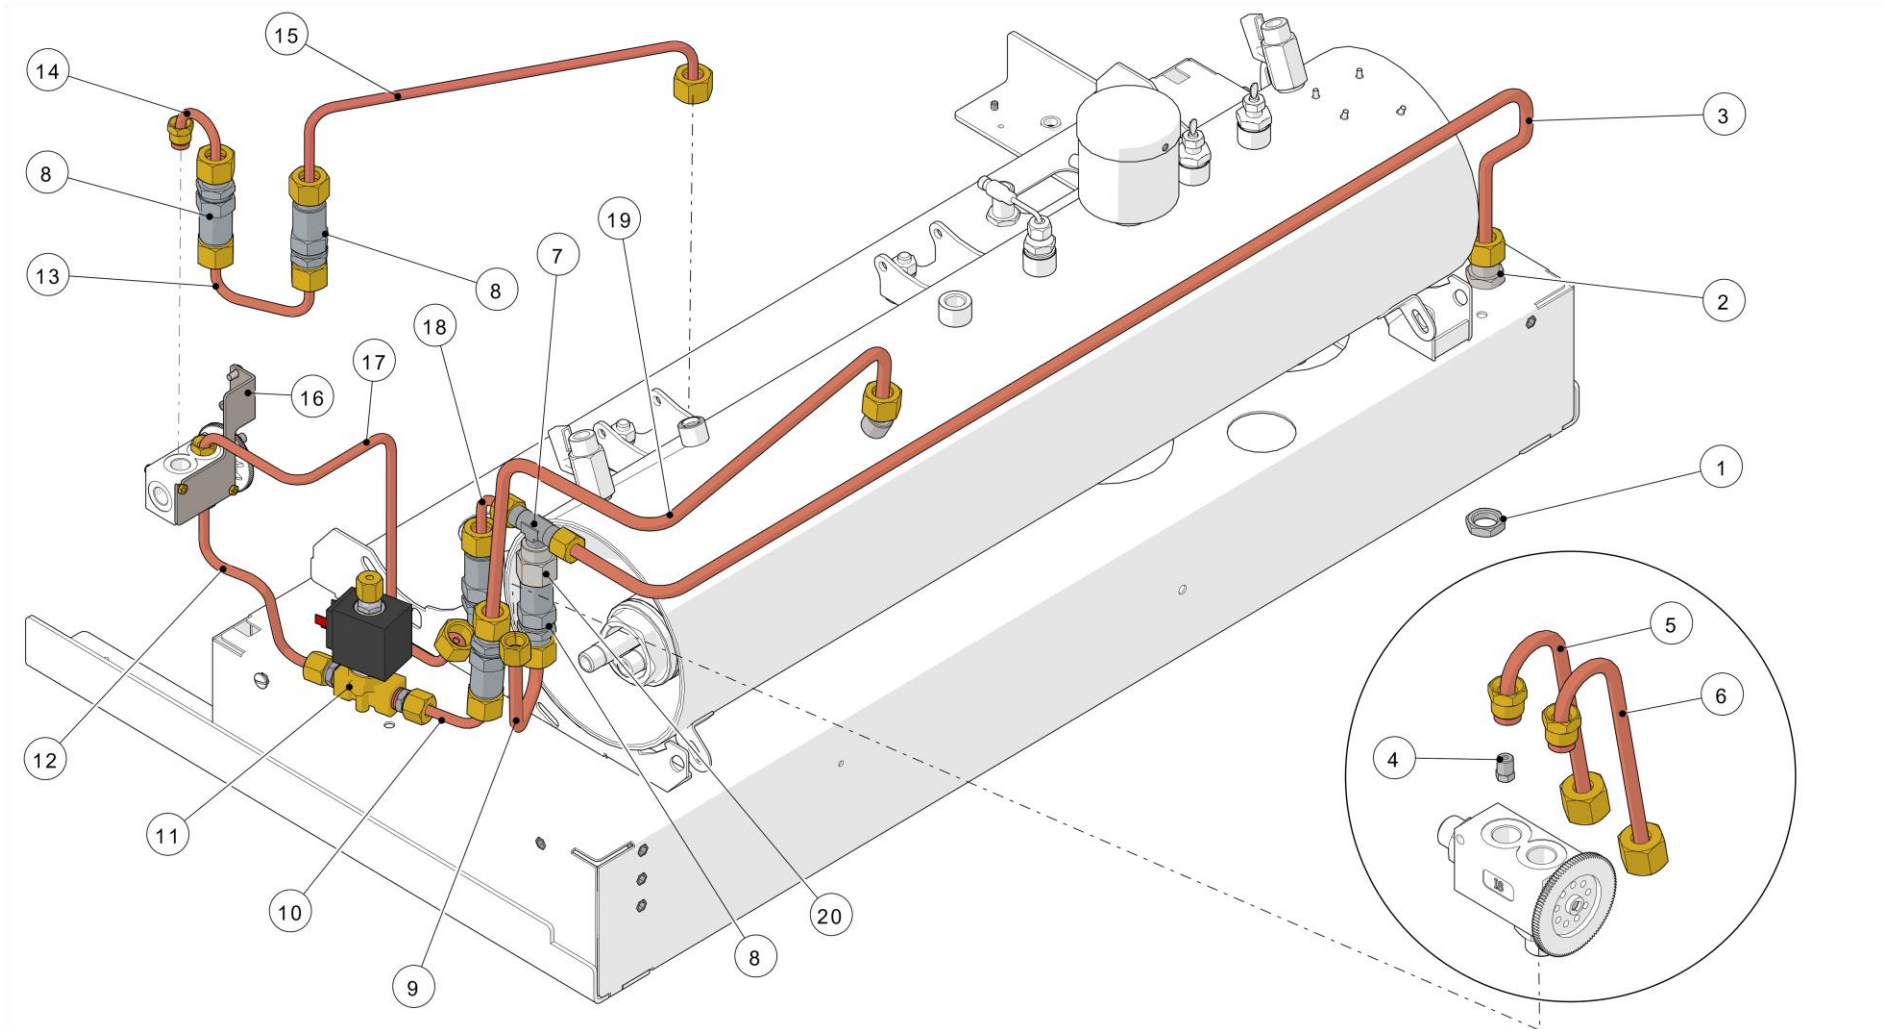

la marzocco

handmade in florence

HYDRAULIC ASSEMBLY