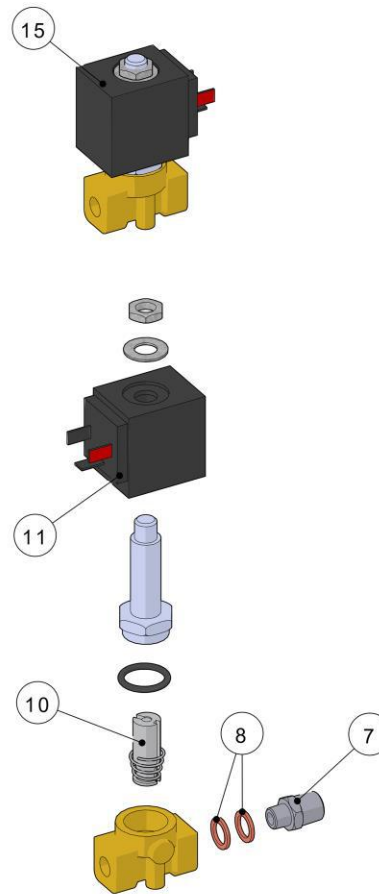

la marzocco

handmade in florence

HYDRAULIC ASSEMBLY

Item	Part number	Description
0018	A.5.177	FITTING G1/8F-G1/8M WR14 S/S
0019	T.1.256	TUBE STEAM AUTO CLEANING
0020	A.5.019	NIPPLE G1/4M-G1/4M WR19 H21,5 S/S
0021	L100/1A	WASHER 13,5X19X1,5 COPPER
0022	L037/3R	BREAK-DRAIN FOR SOLENOID VALVE

la marzocco

handmade in florence

FITTINGS AND VALVES

3-WAY SOLENOID VALVE
AUTOCLEAN

3-WAY SOLENOID VALVE
AUTOFILL

2-WAY SOLENOID VALVE
HOT WATER

3-WAY SOLENOID VALVE
BREWING

la marzocco

handmade in florence

FITTINGS AND VALVES

Item	Part number	Description
0001	A.5.019	NIPPLE G114M-G114M WR19 H21,5 S/S
0002	L10011A	WASHER 13,5X19X1,5 COPPER
0003	B.2.007.02	MIXING VALVE BODY TR.
0004	H.1.007.01	O-RING 1,78x2,9 FKM 70 ShA
0005	F.3.008	THERMOSTATIC VALVE PIN
0006	F.1.016	THERMOSTATIC VALVE ADJUSTMENT KNOB
0007	A.5.156	NIPPLE G118M-G114M WR17 S/S
0008	L1001D	WASHER 10X14X1,5 COPPER
0009	A.5.177	FITTING G118F-G118M WR14 S/S
0010	L1001H	PLUNGER SOLENOID VALVE 3 WAY VITON
0011	L100IG.01	SV COIL 220-240V 8W UL CSA VOE
0011	L100IG200	SOLENOID COIL 200V
0012	L13414	FERRULE BLIND 8X4 TREATED
0013	L134	FITTING G118F H14 WR14 D4 BRASS
0014	L100IE.02	SOLENOID VALVE 3 WAY 2201240V
0014	L100IE200.01	SOLENOID VALVE 3 WAY 200V
0015	L053.02	SOLENOID VALVE 2 WAY 2201240V
0015	L0531200.01	SOLENOID VALVE 2 WAY 200V
0016	B.2.004.02	SOLENOID VALVE 3 WAY 90° 2201240V
0017	B.2.004.P	PLUNGER SOLENOID VALVE 3 WAY RUBY