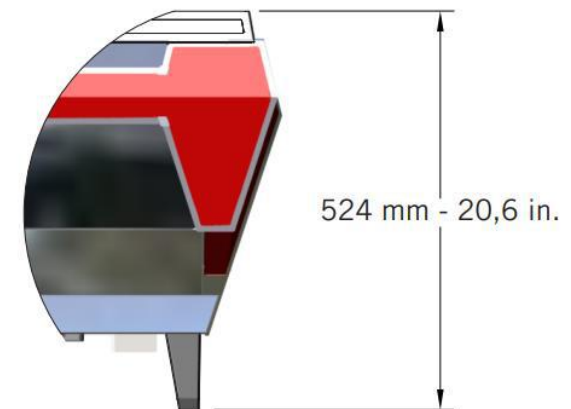

la marzocco

handmade in florence

SPECIFICATIONS

la marzocco
handmade in florence

SPECIFICATIONS

L	mm	810	1050	1290
	in	32	41,4	50,8
Machine weight	Kg	72 (±5)	88 (±5)	122 (±5)
	lb	156 (±11)	194 (±11)	269 (±11)
Electrical Voltage	VAC	200VAC Single/Three Phase	200VAC Single/Three Phase	200VAC Single/Three Phase
		220VAC Single/Three Phase	220VAC Single/Three Phase	220VAC Single/Three Phase
		380VAC Three Phase	380VAC Three Phase	380VAC Three Phase
Coffee Boiler Wattage	W	2 x 800	3 x 800	4 x 800
Steam Boiler Wattage	W	3000	4000	4350
Water Pump	W	300	300	
Cupwarmer	W	280	420	560
Total Wattage	W	5666	7783	9170
Required Available Amperage	A	24,6 (21-24 for ETL)	33,8 (29-33 for ETL)	39,9 (36-41 for ETL)
Coffee Boiler Capacity	liters	2 x 1,3	3 x 1,3	4 x 1,3
Steam Boiler Capacity	liters	7,0	11,0	15,0
Total Capacity	liters	9,6	14,9	20,2
Machine configuration		2GR	3GR	4GR