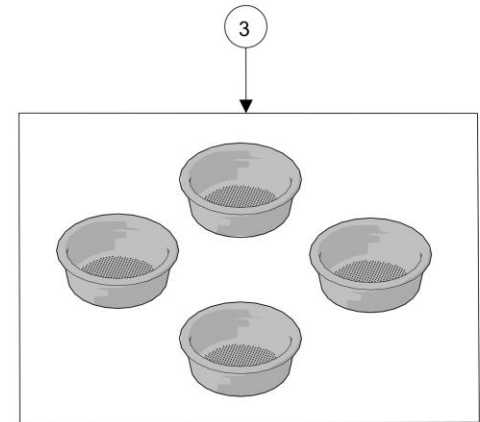

PORTAFILTER ASSEMBLY

Item	Part number	Description
0001	A.5.114	PORTAFILTER STRAIGHT-IN DOUBLE SPOUT
0002	A.5.113	PORTAFILTER STRAIGHT-IN SINGLE SPOUT
0003	A.5.014.01	DOUBLE SPOUT S/S
0004	A.5.013.01	SINGLE SPOUT S/S
0005	H.1.017	O-RING 3,53X9,12 EPDM 70 SH
0005	H.1.017.02	O-RING 3,37X9,21 EPDM
0006	A.5.124	PORTAFILTER NAKED STRAIGHT-IN
0007	F.3.080	FILTER 14 GR RIDGELESS
0008	F.3.079	FILTER 17 GR RIDGELESS
0009	F.3.081	FILTER 21 GR RIDGELESS
0010	L115/A	FILTER 1 CUP
0011	L115/A/S	SINGLE FILTER
0012	5.128	19mm SWIFT FILTER BASKET
0013	5.127	22mm SWIFT FILTER BASKET
0014	5.133	TRIPLE SWIFT FILTER BASKET
0015	F.3.029.GR	FILTER 7 GR STANDARD
0016	F.3.053	FILTER 7 GR STANDARD ITALY
0017	F.3.028.01	FILTER 14 GR STANDARD
0018	F.3.027.01	FILTER 17 GR STANDARD
0019	F.3.026.01	FILTER 21 GR STANDARD
0020	F.3.054.X	FILTER 7 GR X !TALIA

la marzocco

handmade in florence

PORTAFILTER ASSEMBLY

Item	Part number	Description
0021	F.3.029.X	FILTER 7 GR X
0022	F.3.028.X	FILTER 14 GR X
0023	F.3.027.X	FILTER 17 GR X
0024	F.3.026.X	FILTER 21 GR X
0025	L113	SPRING D WIRE1,1 S/S FILTER LOCK
0026	F.3.131	FILTER FOR BLACKFLUSHING
0027	F.3.045	SIS-ALUMINUM SINGLE-DOUBLE TAMPER
0028	F.3.031.01	ANODIZED DOUBLE TAMPER S/S US VERSION
0029	A.5.139	PORTAFILTER STRAIGHT-INS. SPOUT MAPLE
0029	A.5.141	PORTAFILTER STRAIGHT-INS. SPOUT WALNUT
0030	A.5.140	PORTAFILTER STRAIGHT-IND. SPOUT MAPLE
0030	A.5.142	PORTAFILTER STRAIGHT-IND. SPOUT WALNUT
0031	A.5.143	PORTAFILTER NAKED STRAIGHT-IN MAPLE
0031	A.5.144	PORTAFILTER NAKED STRAIGHT-IN WALNUT
0032	F.3.150	FILTER 8 GR STANDARD
0033	F.3.134	FILTER 9 GR STANDARD
0034	F.3.135	FILTER 19 GR STANDARD
0035	F.2.058	CAP FILTER FOR BLACKFLUSHING

la marzocco

handmade in florence

SCALES VERSION- PORTAFILTER ASSEM.

la marzocco

handmade in florence

SCALES VERSION- PORTAFILTER ASSEM.

Item	Part number	Description
0001	1200	2 PRECISION STRAIGHT-IN PORTAFILTER KIT
0002	1201	3 PRECISION STRAIGHT-IN PORTAFILTER KIT
0003	932	4x 17g S/S PRECISION FILTER BASKET KIT