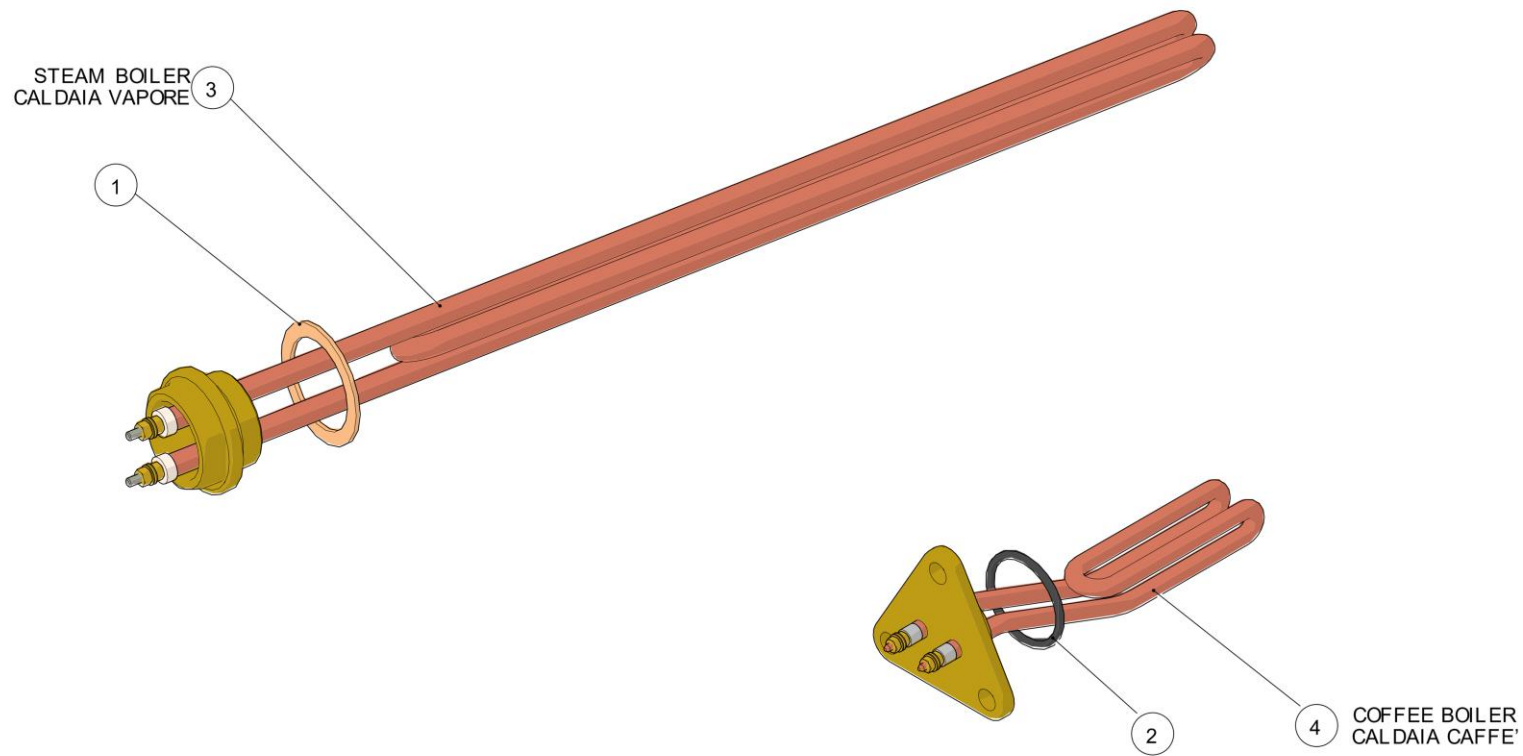

la marzocco

handmade in florence

HEATING ELEMENTS