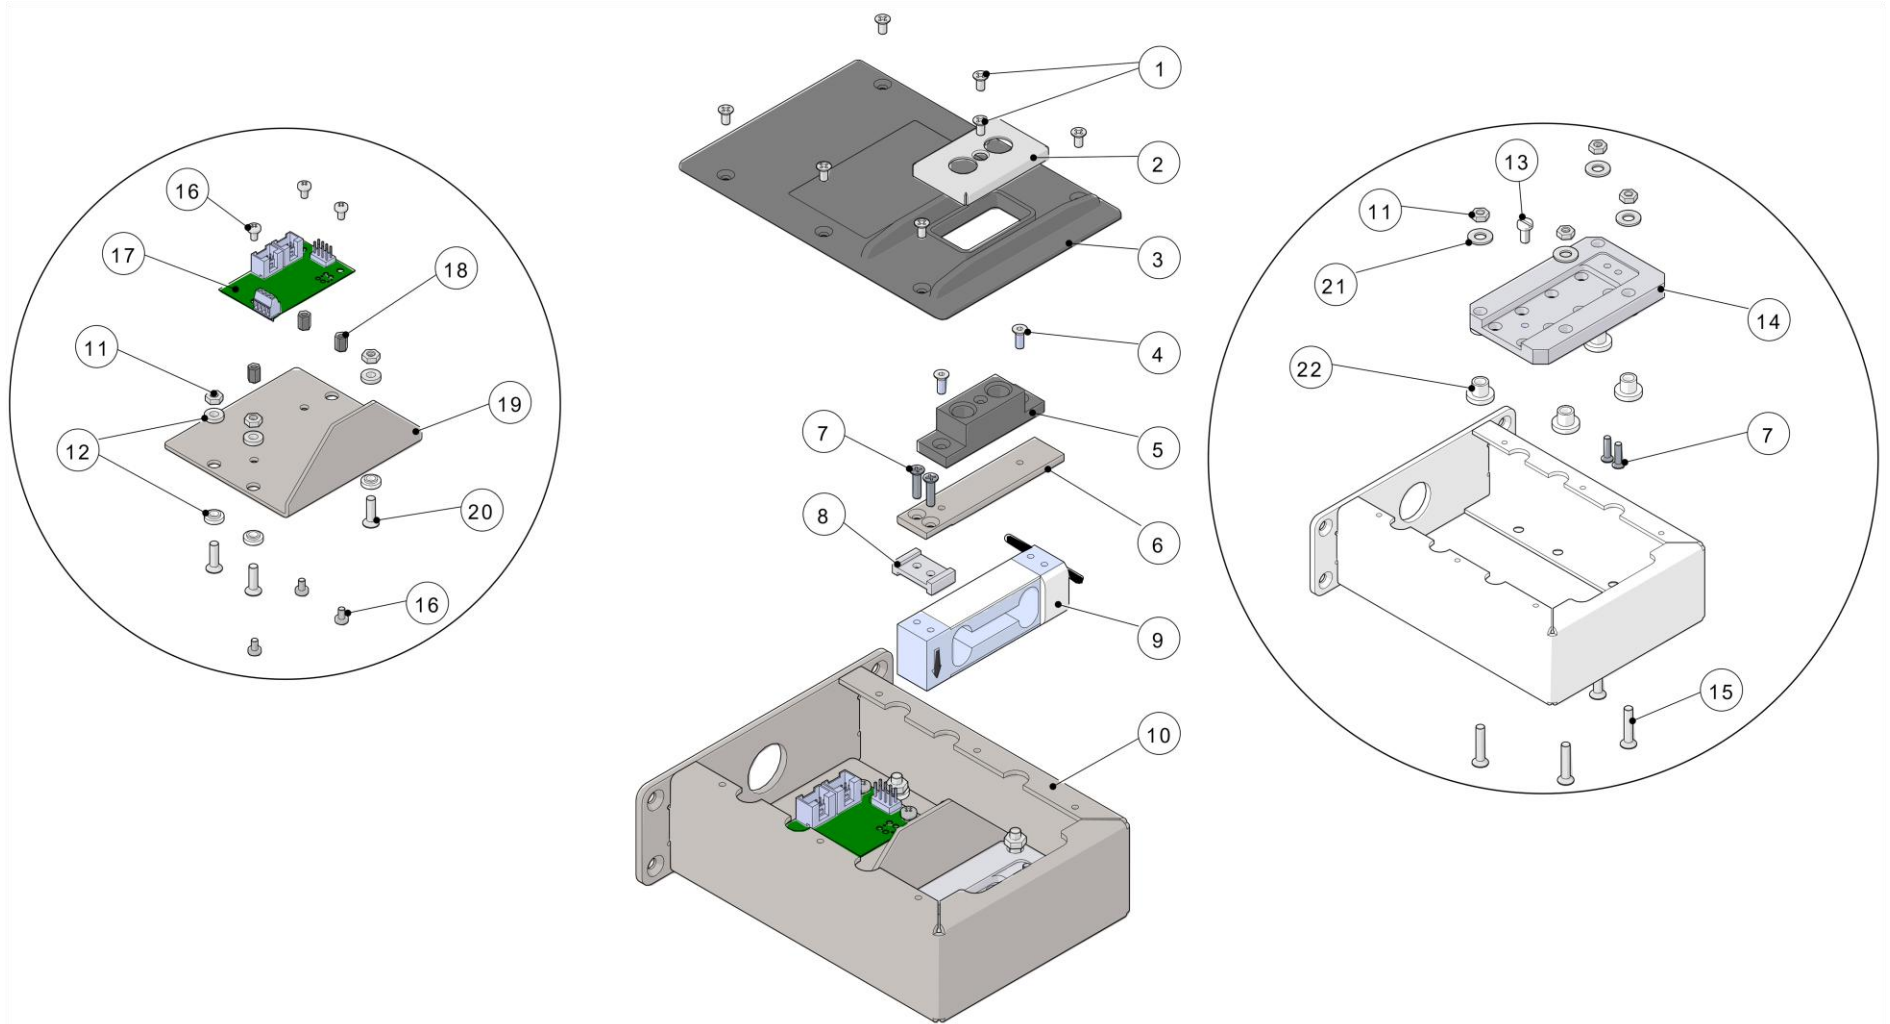

la marzocco

handmade in florence

SCALES ASSEMBLY- SCALES VERSION