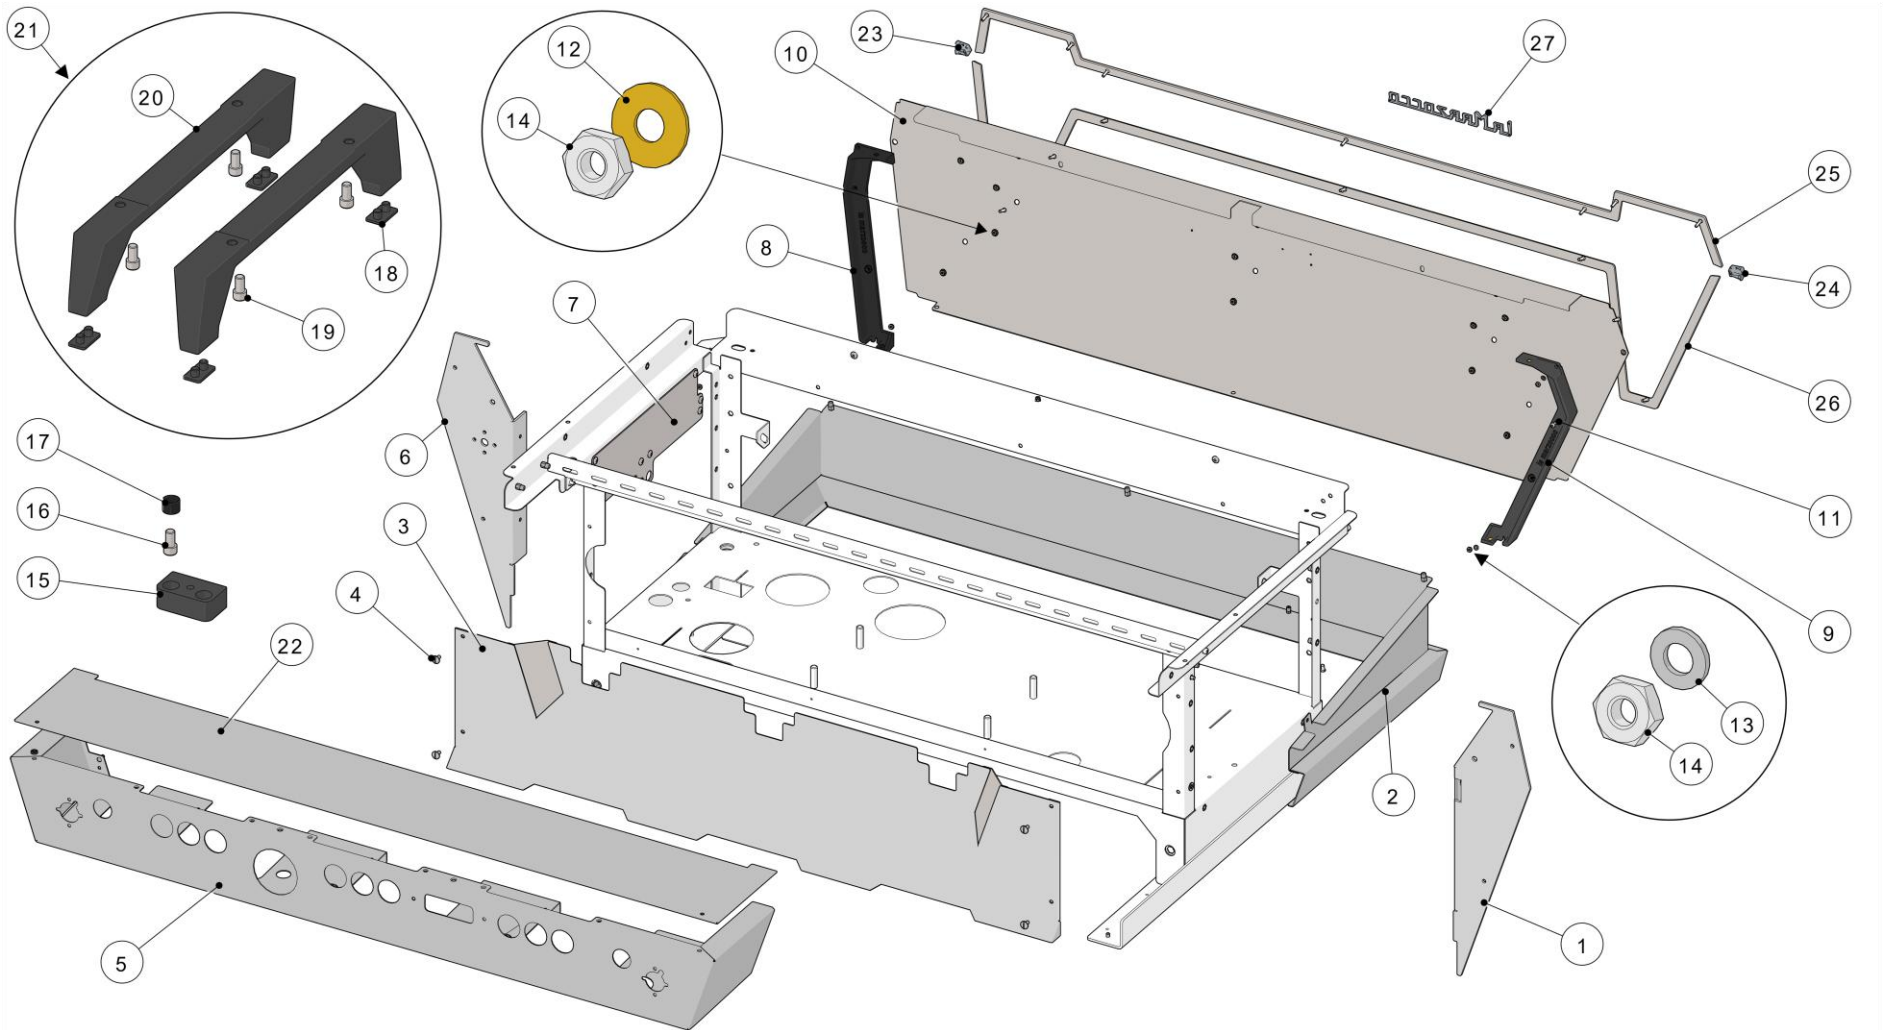

la marzocco

handmade in florence

BODY PANEL ASSEMBLY

Item	Part number	Description
0010	C.1.164	GRID CUPWARMER 323MM LINEA PB
0011	C.1.165	GRID CUPWARMER 239MM LINEA PB
0012	D.3.022	LION KB90 LOGO
0013	C.1.619.2.SX	RAILING LEFT SIDE KB90 2GR W/PEM
0013	C.1.619.3.SX	RAILING LEFT SIDE KB90 3GR W/PEM
0013	C.1.619.4.SX	RAILING LEFT SIDE KB90 4GR W/PEM
0014	C.1.619.2.DX	RAILING RIGHT SIDE KB90 2GR W/PEM
0014	C.1.619.3.DX	RAILING RIGHT SIDE KB90 3GR W/PEM
0014	C.1.619.4.DX	RAILING RIGHT SIDE KB90 4GR W/PEM
0015	C.1.627	COVER ESTHETIC ANTENNA CABLE KB90
0016	1024	WiFi / BLUETOOTH ANTENNA
0017	C.1.620	CENTRAL BRACKET RAIL KB90
0018	D.3.036	LOGO LION ADHESIVE
0019	C.1.146.2.01	TRAY CUPWARMER LINEA PB 2GR
0019	C.1.146.3.01	TRAY CUPWARMER LINEA PB 3GR
0019	C.1.146.4.01	TRAY CUPWARMER LINEA PB 4GR
0020	1.1.093	SCREW M4X14 PHILLIPS COUNTERSUNK S/S A2

la marzocco

handmade in florence

BODY PANEL ASSEMBLY

la marzocco

handmade in florence

BODY PANEL ASSEMBLY

Item	Part number	Description
0001	C.1.415.DX	FRONT RIGHT PANEL KB90
0002	C.1.436.2	BASE KB90 2 GROUPS
0002	C.1.436.3	BASE KB90 3 GROUPS
0002	C.1.436.4	BASE KB90 4 GROUPS
0003	C.1.438.2	PANEL FRONT KB90 2GR
0003	C.1.438.3	PANEL FRONT KB90 3GR
0003	C.1.438.4	PANEL FRONT KB90 4GR
0004	1.1.099	SCREW M4X10 MUSHROOM SLOTTED HEAD SIS
0005	C.1.416.2.01	PANEL SWITCH D/FLAT KB90 2GR (FLUSH DISPLAY)
0005	C.1.416.3.01	PANEL SWITCH D/FLAT KB90 3GR (FLUSH DISPLAY)
0005	C.1.416.4.01	PANEL SWITCH D/FLAT KB90 4GR (FLUSH DISPLAY)
0006	C.1.415.SX	FRONT LEFT PANEL KB90
0007	C.1.180	BRACKET TERMINAL BLOCK LINEA PB
0008	C.2.049.SX	SIDE STRUCTURAL LFT KB90
0009	C.2.049.DX	SIDE STRUCTURAL RGT KB90