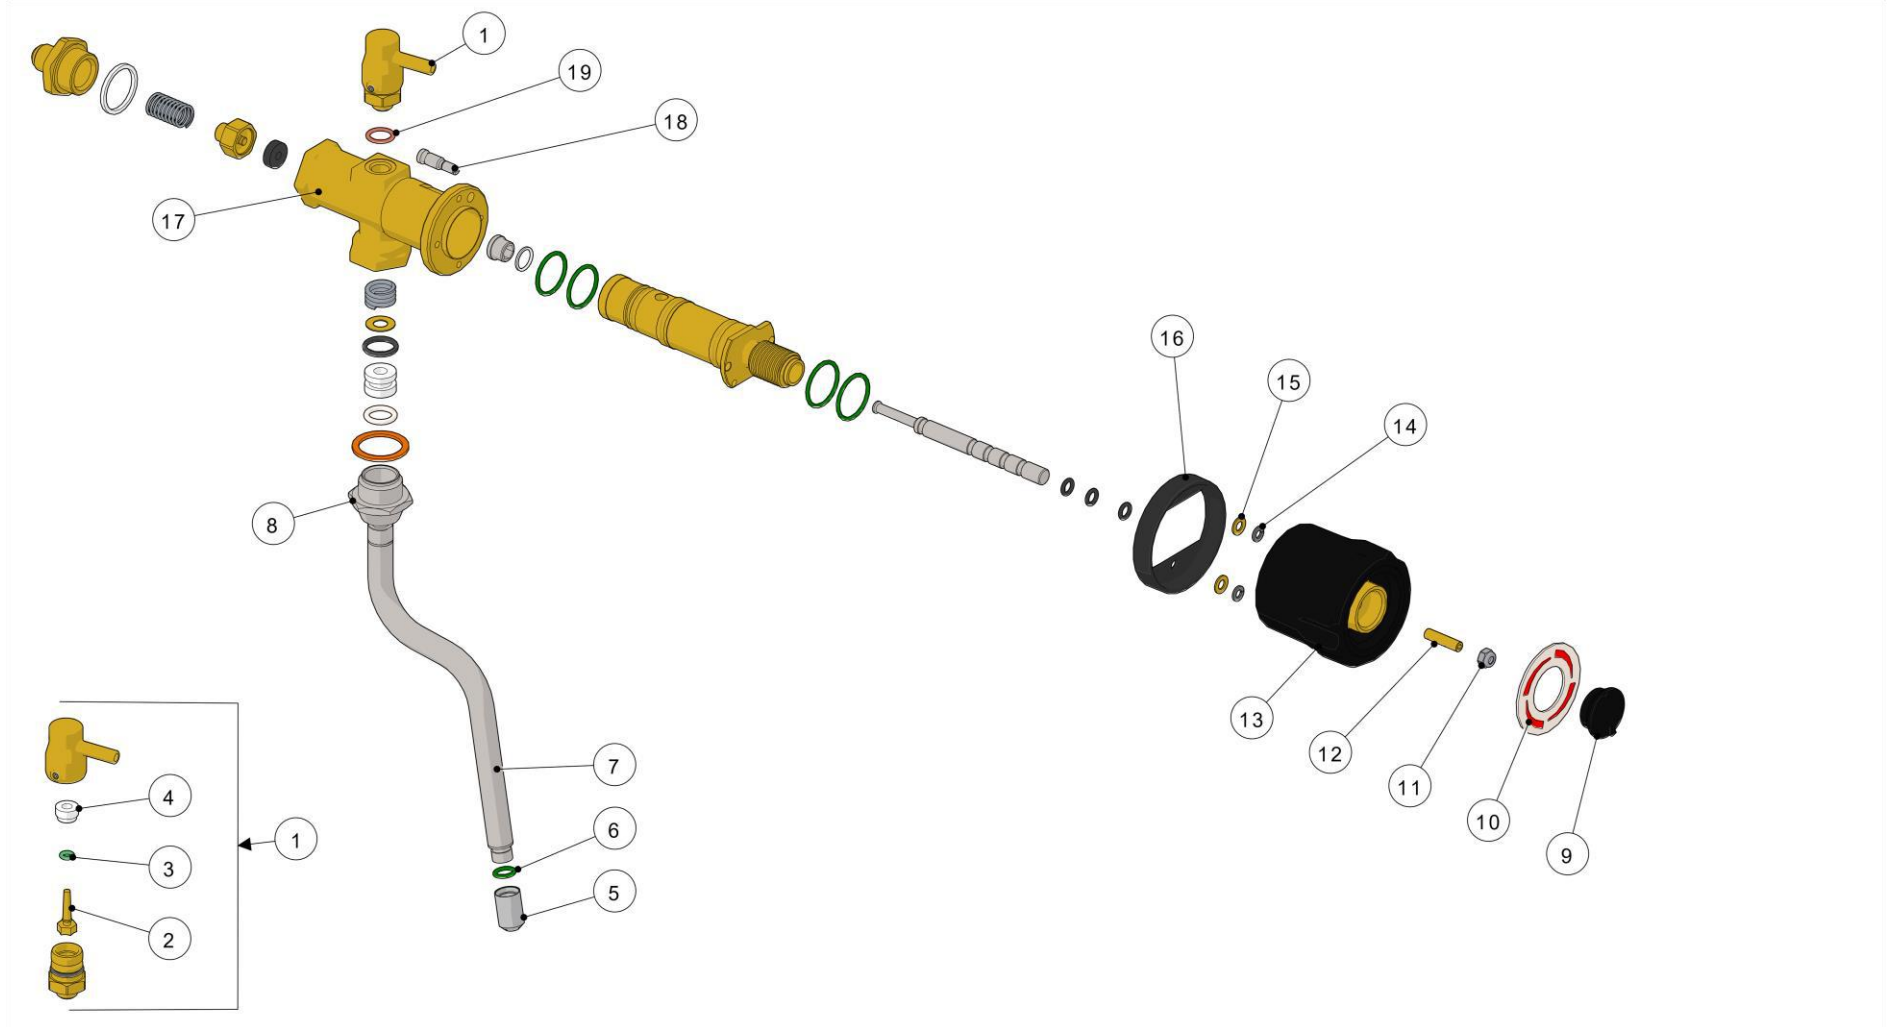

la marzocco

handmade in florence

CONTROL PANEL ASSEMBLY

Item	Part number	Description
0019	C.1.632	BRACKET DISPLAY FLAT KB90 2-4GR
0020	F.1.048	LINEA PB PUSH BUTTON WAY
0021	E.2.038	KEYPAD 3 BUTTONS RED LINEA PB
0022	F.9.004.R	MAGNET KIT
0023	DADO4M	NUT M4 H3 WR7 BRASS
0024	TL11/234	TUBE PRESSURE GAUGE - COFFEE B. 2-3-4GR
0025	TL10	TUBE PRESSURE GAUGE - STEAM BOILER

la marzocco

handmade in florence

CONTROL PANEL ASSEMBLY

la marzocco

handmade in florence

CONTROL PANEL ASSEMBLY

Item	Part number	Description
0001	E.4.023.02.R	WHITE LED 16MM W/CONNECTOR + KIT WASHER
0002	F.1.049	SPACER LED LIGHT
0003	F.1.050	WASHER LED LIGHT
0004	DAD03M	NUT M3 H3 WR5,5 BRASS
0005	E.4.024.01.R	KIT BARISTA LIGHTS ETL POWERS. W/WIRING
0005	E.4.254.R	KIT BARISTA LIGHTS CE POWERS. W/WIRING

la marzocco

handmade in florence

STEAM AND HOT WATER ASSEMBLY

la marzocco

handmade in florence

STEAM AND HOT WATER ASSEMBLY

Item	Part number	Description
0001	L192.03	VACUUM BREAKER VALVE G1/8M W/SWIVEL BODY
0002	8.2.013.01	ANTI-SUCTION VALVE SHAFT TREATED
0003	H.1.001	O-RING 1,78X3,69 FKM 70 SH
0004	B.3.001	BUSHING FLANGED 5X9X6,5 PTFE
0005	A.5.050	STEAM TIP PRO TOUCH D1,5
0006	H.1.027	O-RING 1,78x7,65 VITON 70 ShA
0007	T.2.013	STEAM WAND S SHAPE PRO TOUCH
0008	A.5.121	CONNECTOR G1/2 INOX
0009	F.1.140	CAP KNOB STEAM KB90
0010	D.4.032	STEAM VALVE KNOB COVER KB90
0011	1.3.016	SELF LOCK NUT M5 H5 WR8 GALVANIZED
0012	1.4.005	SOCKET GRUB SCREW M5X20 BRASS DIN913
0013	F.1.128	STEAM VALVE KNOB KB90
0014	ROND_GROWER4	ZINC-COATED GROWER WASHER M4
0015	RONDELLA4X9	WASHER 4X9X0,8 BRASS
0016	F.1.129	STEAM VALVE KNOB HANDLE COVER KB90
0017	A.2.119	STEAM VALVE BODY FRONTALLY DISMISSABLE
0018	1.1.135	SCREW BLOCK STEAM V. WITH FRONT ACCESS
0019	8.1.001.TR	SPECIAL WASHER 10X14X1,6 COPPER