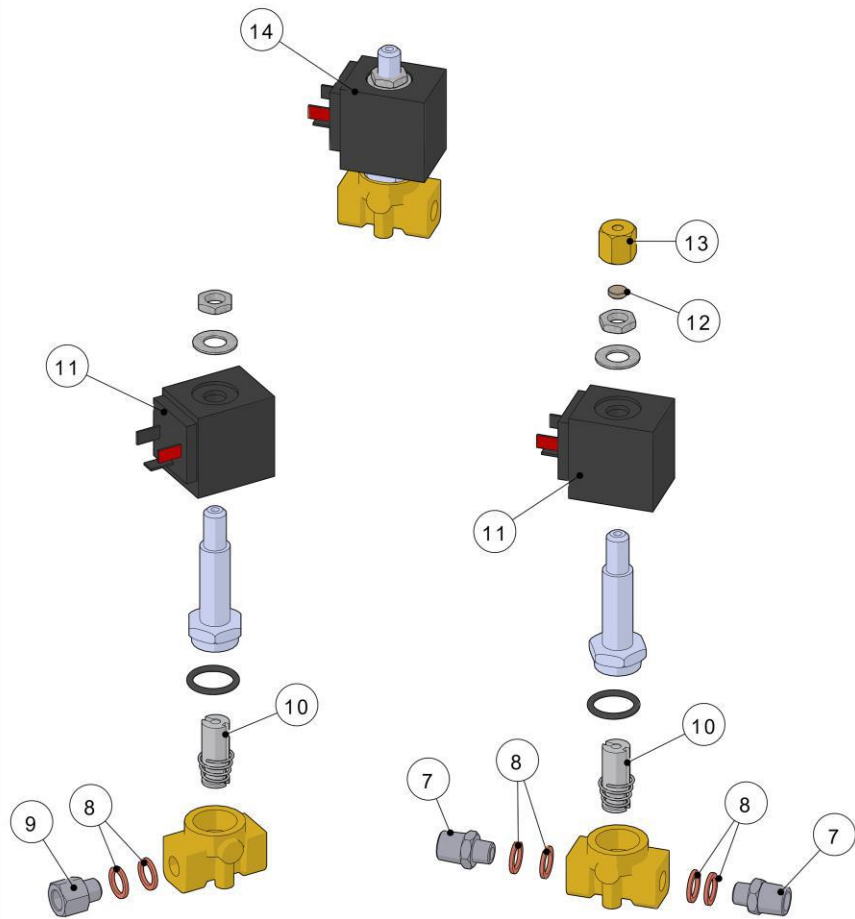

la marzocco

handmade in florence

FITTINGS AND VALVES

3-WAY SOLENOID VALVE
AUTOCLEAN

3-WAY SOLENOID VALVE
AUTOFILL