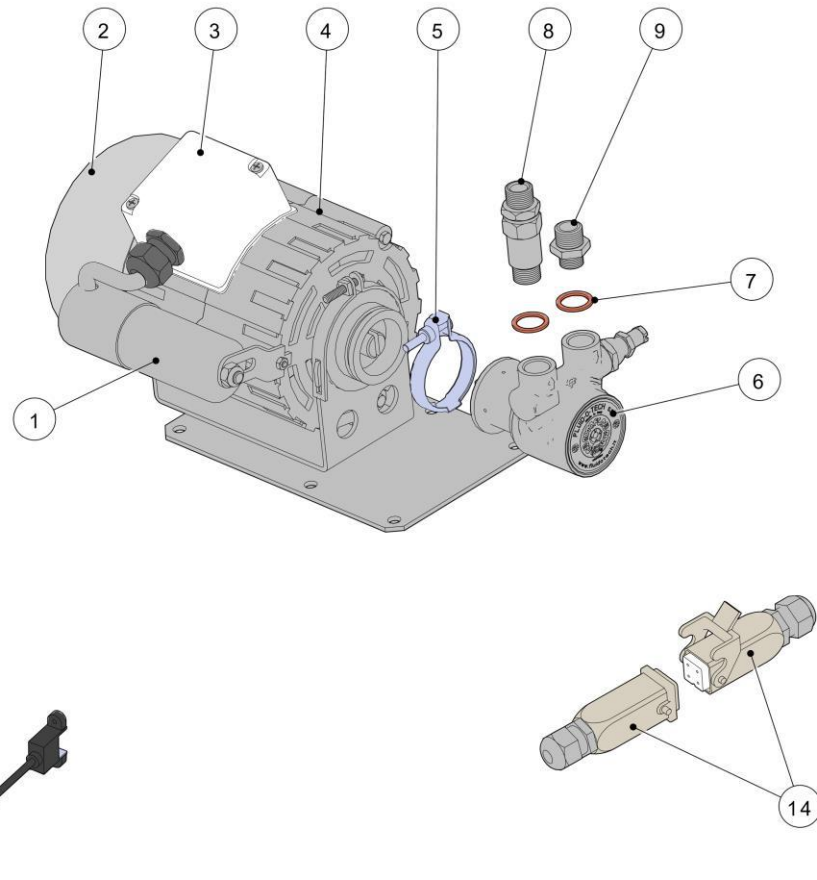

la marzocco

handmade in florence

ELECTRICAL SYSTEM AND PUMP