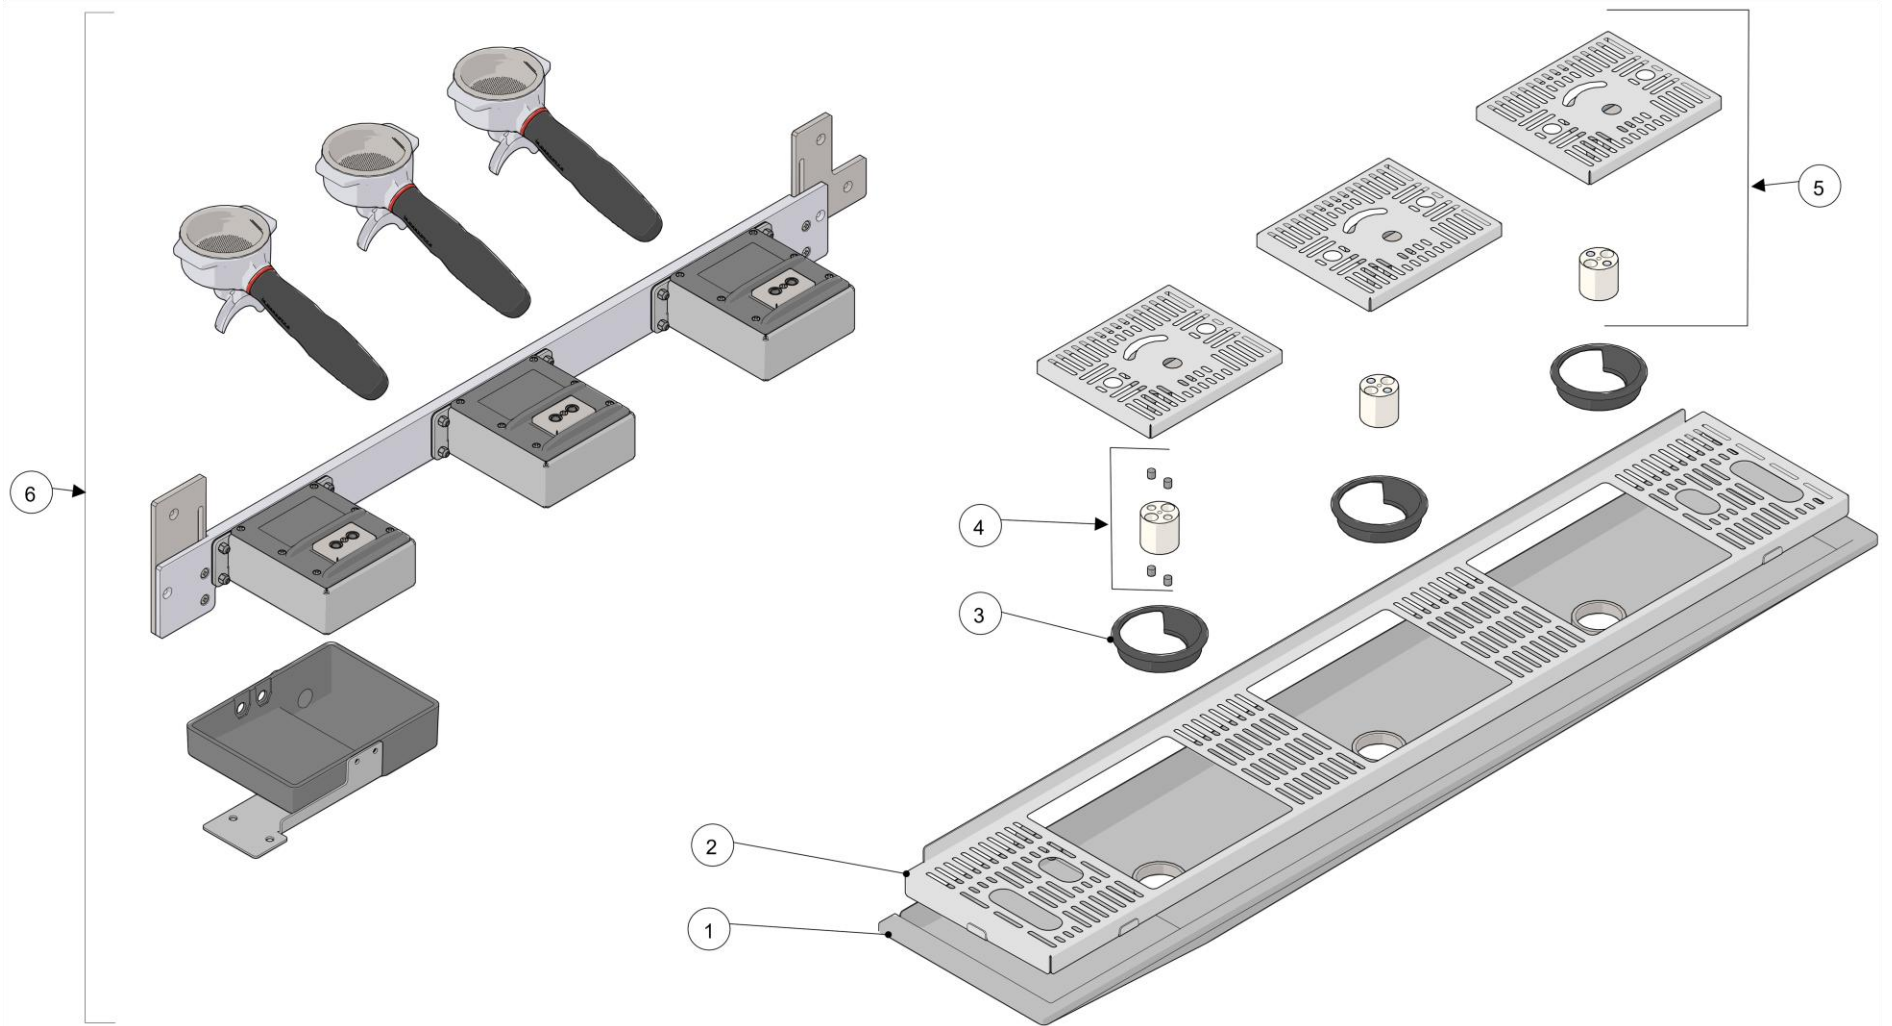

la marzocco

handmade in florence

SCALES ASSEMBLY- SCALES VERSION