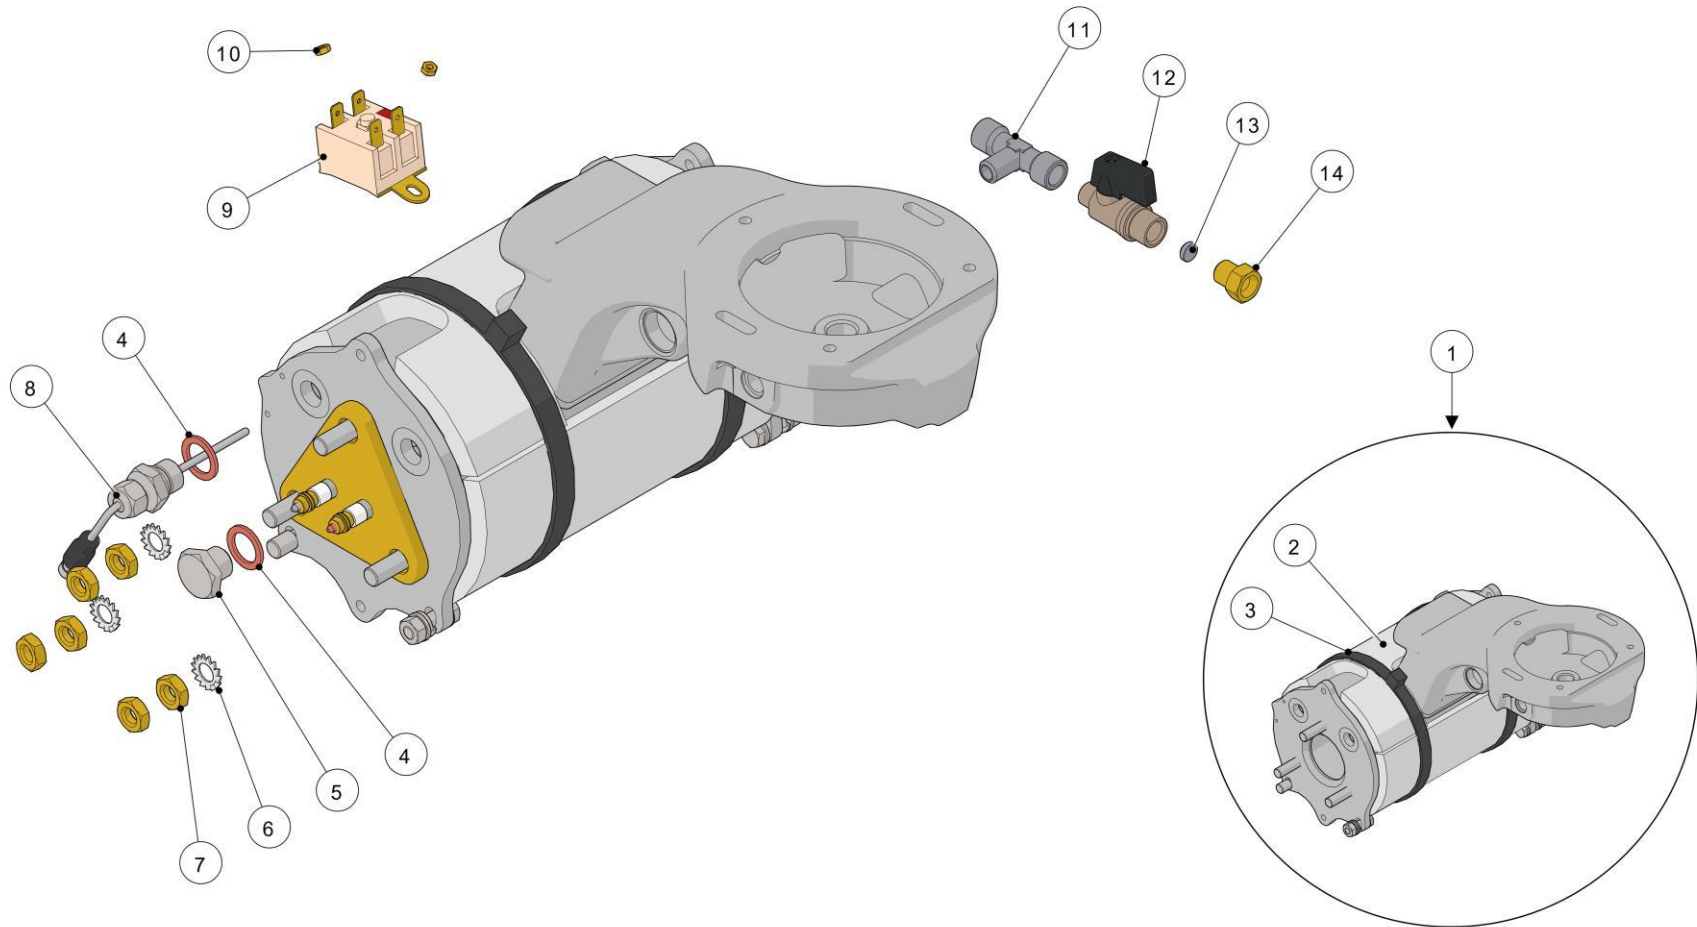

la marzocco

handmade in florence

COFFEE BOILER ASSEMBLY