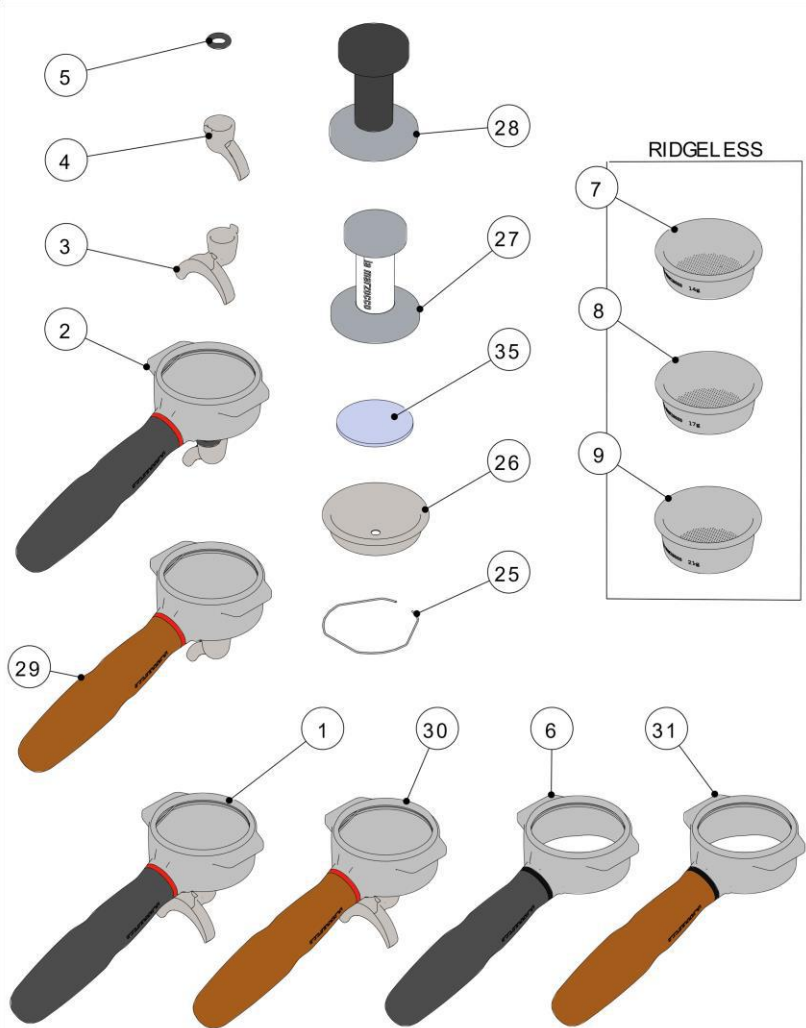

la marzocco

handmade in florence

PORTAFILTER ASSEMBLY