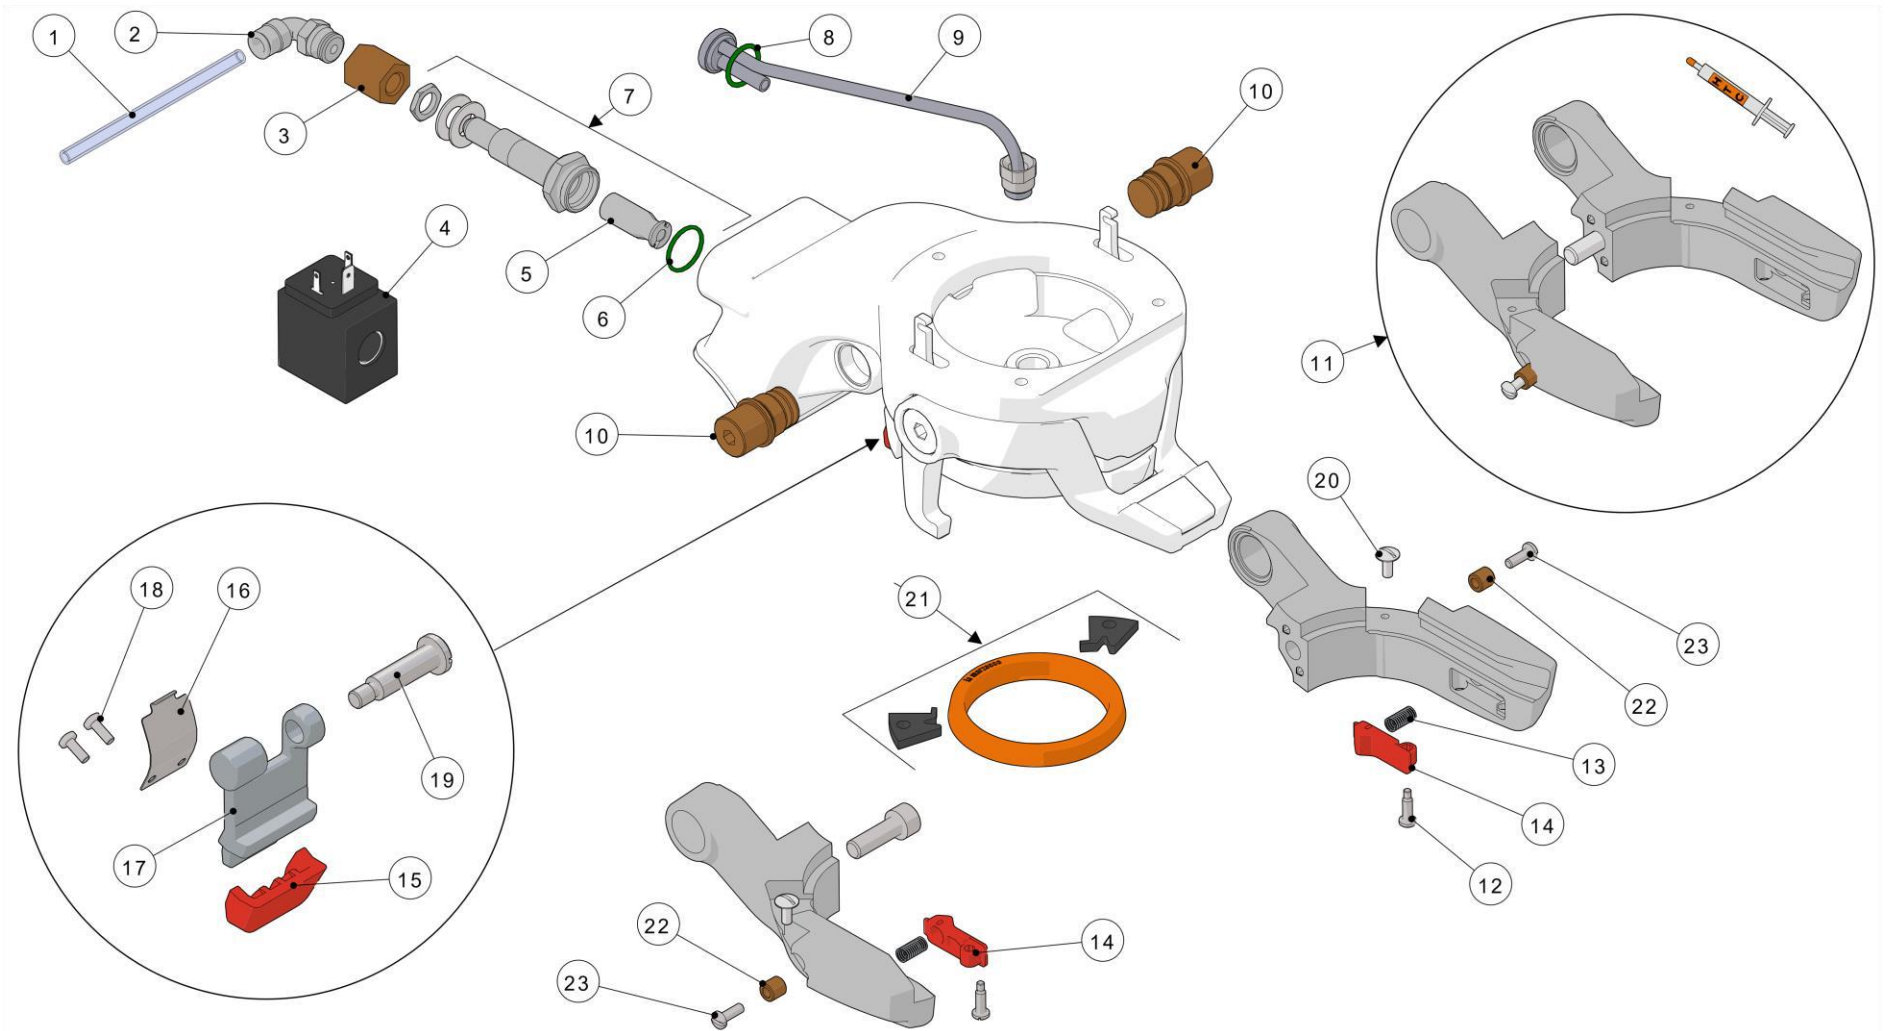

la marzocco

handmade in florence

COFFEE GROUP ASSEMBLY- STRAIGHT -IN