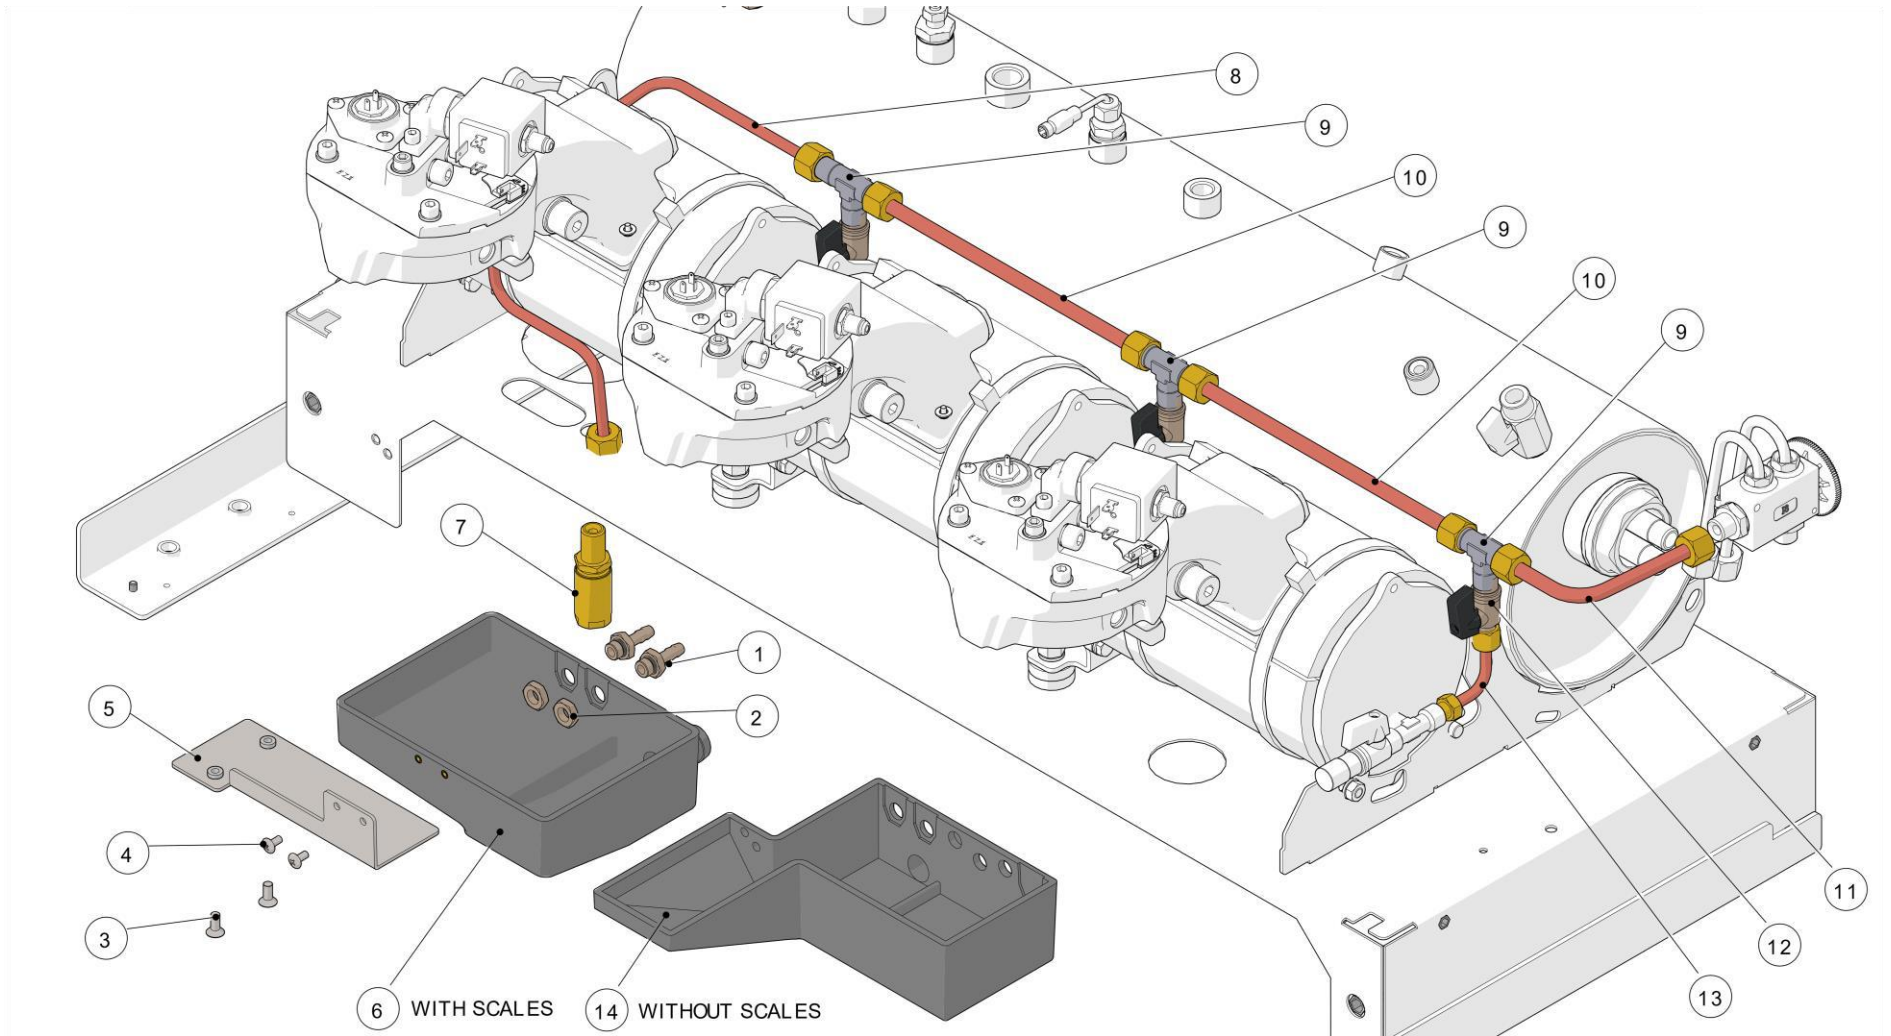

la marzocco

handmade in florence

HYDRAULIC ASSEMBLY