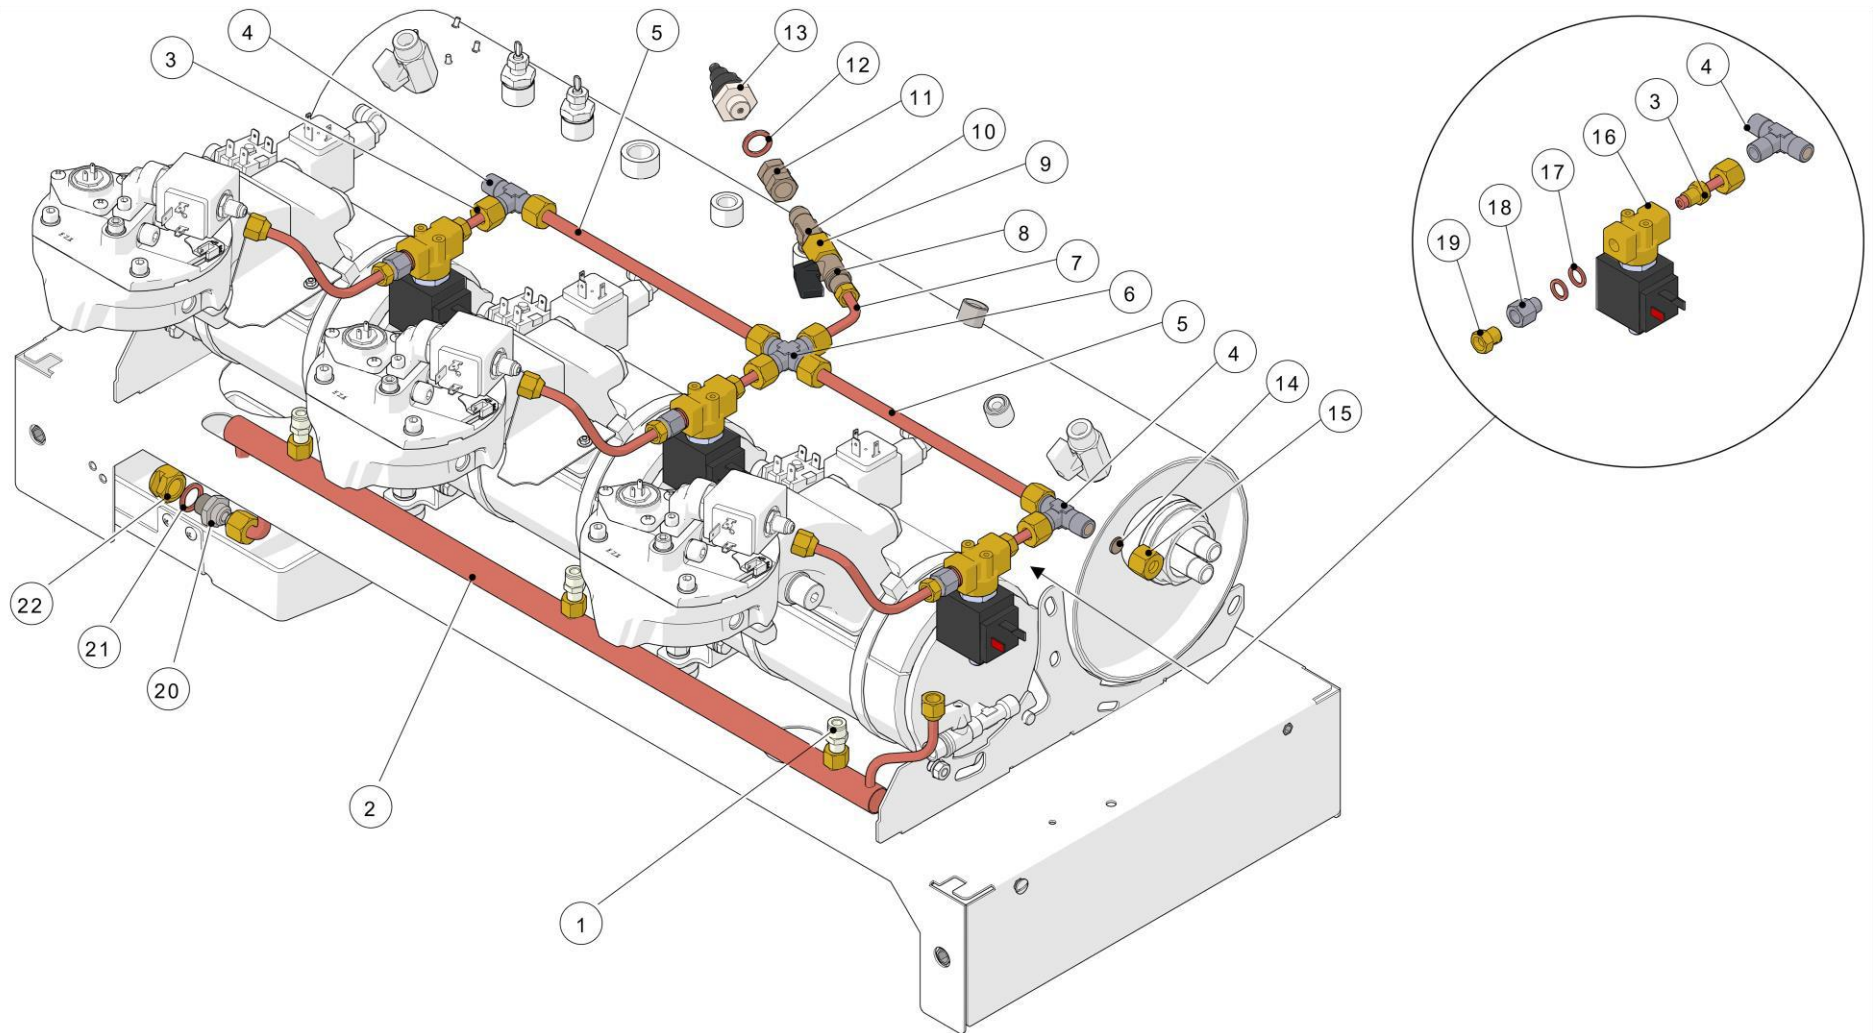

la marzocco

handmade in florence

HYDRAULIC ASSEMBLY

la marzocco

handmade in florence

HYDRAULIC ASSEMBLY

Item	Part number	Description
0001	T.1.155.01	TUBE BALL V. S.B. - LEFT STEAM VALVE TR.
0002	L164.02	BALL VALVE G3/8M-G3/8F BRASS TREATED
0003	A.7.015	FITTING PUSH-IN go° 6-G1/8F PPSU
0004	L053.02	SOLENOID VALVE 2 WAY 220/240V
0004	L053/200.01	SOLENOID VALVE 2 WAY 200V
0005	T.1.156.01	TUBE BALL V. S.B.-RIGHT STEAM VALVE TR.
0006	T.1.255	TUBE TEA MIX V.-TEA SOLENOID V. INLET KB
0007	A.7.013	FITTING PUSH-IN go° 6-G1/8M PPSU

la marzocco

handmade in florence

HYDRAULIC ASSEMBLY

la marzocco

handmade in florence

HYDRAULIC ASSEMBLY

Item	Part number	Description
0001	A.2.105	FITTING PUSH-IN 6-R1/8 BRASS TREATED
0002	T.1.238.01	TUBE DRAIN KB90 2GR
0002	T.1.239.01	TUBE DRAIN KB90 3GR
0002	T.1.272	TUBE DRAIN KB90 4GR
0003	T.1.002	SOLENOID VALVE T TUBE
0004	A.2.120	TEE FITTING G1/4M WR13 BRASS TREATED
0005	T.1.113	TUBE COFFEE B. CONNECTION STRADA MP
0006	A.2.111	CROSS FITTING G1/4M WR13 BRASS TREATED
0007	T.1.253	TUBE S.B. BALL VALVE -CROSS FITTING S.V.
0008	B.2.016.01	BALL VALVE G1/8F-R1/8M BRASS TREATED
0009	A.1.019	FITTING G1/4F-G1/8F WR17 BRASS
0010	L128.01	TEE FITTING G1/4M WR13 BRASS TREATED
0011	A.5.185	FITTING G1/4F-G1/4F WR17 S/S
0012	L100/1A	WASHER 13,5X19X1,5 COPPER
0013	B.2.029.01	VALVE VACUUM BREAKER SMA G1/4 S/S FKM
0013	1037	REBUILD KIT VACUUM BREAKER SMA
0014	L137/4	FERRULE BLIND 11X3 TREATED
0015	L130/4	FITTING G1/4F H13 WR17 BRASS
0016	L100/E.02	SOLENOID VALVE 3 WAY 220/240V
0016	L100/E200.01	SOLENOID VALVE 3 WAY 200V
0017	L100/O	WASHER 10X14X1,5 COPPER