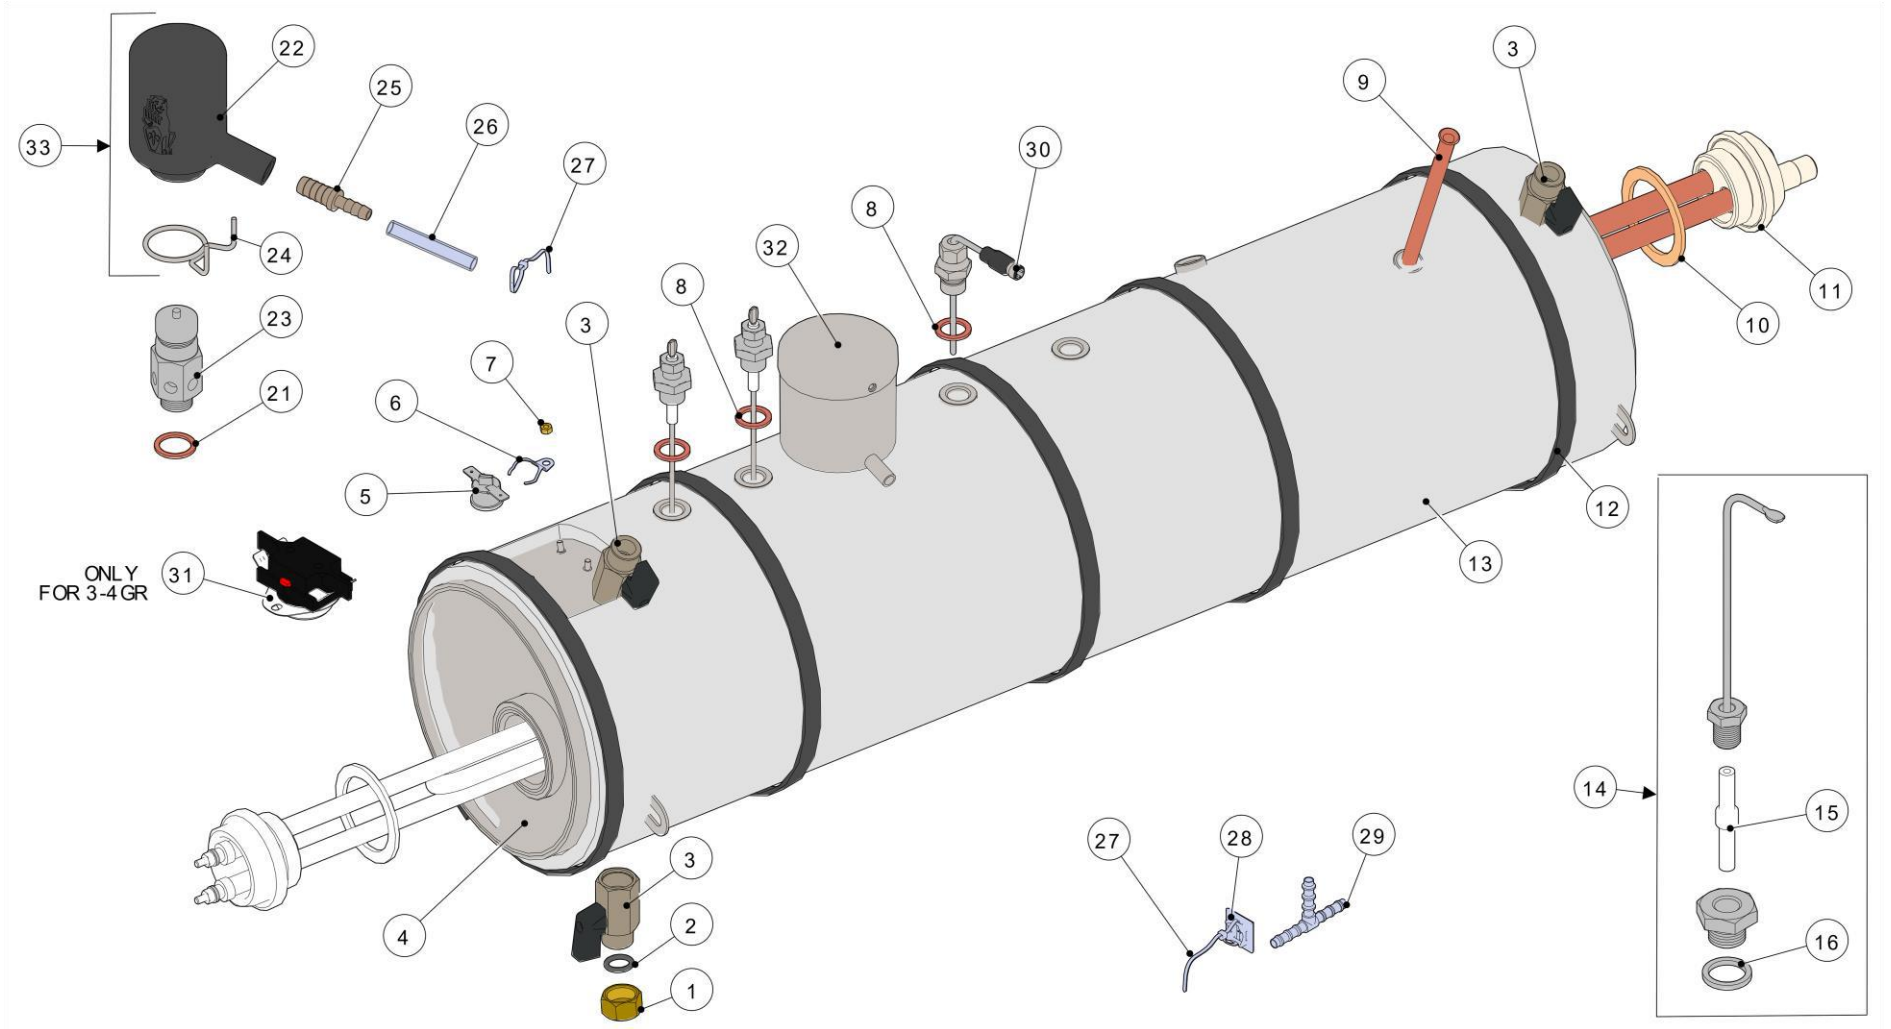

la marzocco

handmade in florence

STEAM BOILER