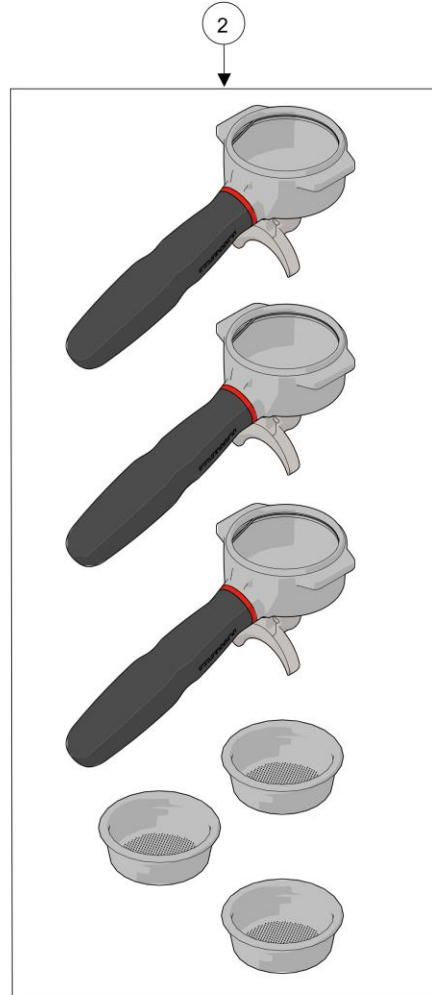

PORTAFILTER ASSEMBLY

Item	Part number	Description
0001	A.5.114	PORTAFILTER STRAIGHT-IN DOUBLE SPOUT
0002	A.5.113	PORTAFILTER STRAIGHT-IN SINGLE SPOUT
0003	A.5.014.01	DOUBLE SPOUT S/S
0004	A.5.013.01	SINGLE SPOUT S/S
0005	H.1.017	O-RING 3,53X9,12 EPDM 70 SH
0005	H.1.017.02	O-RING 3,37X9,21 EPDM
0006	A.5.124	PORTAFILTER NAKED STRAIGHT-IN
0007	F.3.080	FILTER 14 GR RIDGELESS
0008	F.3.079	FILTER 17 GR RIDGELESS
0009	F.3.081	FILTER 21 GR RIDGELESS
0010	L115/A	FILTER 1 CUP
0011	L115/A/S	SINGLE FILTER
0012	5.128	19mm SWIFT FILTER BASKET
0013	5.127	22mm SWIFT FILTER BASKET
0014	5.133	TRIPLE SWIFT FILTER BASKET
0015	F.3.029.GR	FILTER 7 GR STANDARD
0016	F.3.053	FILTER 7 GR STANDARD ITALY
0017	F.3.028.01	FILTER 14 GR STANDARD
0018	F.3.027.01	FILTER 17 GR STANDARD
0019	F.3.026.01	FILTER 21 GR STANDARD
0020	F.3.054.X	FILTER 7 GR X !TALIA

la marzocco

handmade in florence

PORTAFILTER ASSEMBLY

Item	Part number	Description
0021	F.3.029.X	FILTER 7 GR X
0022	F.3.028.X	FILTER 14 GR X
0023	F.3.027.X	FILTER 17 GR X
0024	F.3.026.X	FILTER 21 GR X
0025	L113	SPRING D WIRE1,1 S/S FILTER LOCK
0026	F.3.131	FILTER FOR BLACKFLUSHING
0027	F.3.045	SIS-ALUMINUM SINGLE-DOUBLE TAMPER
0028	F.3.031.01	ANODIZED DOUBLE TAMPER S/S US VERSION
0029	A.5.139	PORTAFILTER STRAIGHT-INS. SPOUT MAPLE
0029	A.5.141	PORTAFILTER STRAIGHT-INS. SPOUT WALNUT
0030	A.5.140	PORTAFILTER STRAIGHT-IND. SPOUT MAPLE
0030	A.5.142	PORTAFILTER STRAIGHT-IND. SPOUT WALNUT
0031	A.5.143	PORTAFILTER NAKED STRAIGHT-IN MAPLE
0031	A.5.144	PORTAFILTER NAKED STRAIGHT-IN WALNUT
0032	F.3.150	FILTER 8 GR STANDARD
0033	F.3.134	FILTER 9 GR STANDARD
0034	F.3.135	FILTER 19 GR STANDARD
0035	F.2.058	CAP FILTER FOR BLACKFLUSHING

la marzocco

handmade in florence

SCALES VERSION- PORTAFILTER ASSEM.

la marzocco

handmade in florence

SCALES VERSION- PORTAFILTER ASSEM.

Item	Part number	Description
0001	1200	2 PRECISION STRAIGHT-IN PORTAFILTER KIT
0002	1201	3 PRECISION STRAIGHT-IN PORTAFILTER KIT
0003	932	4x 17g S/S PRECISION FILTER BASKET KIT