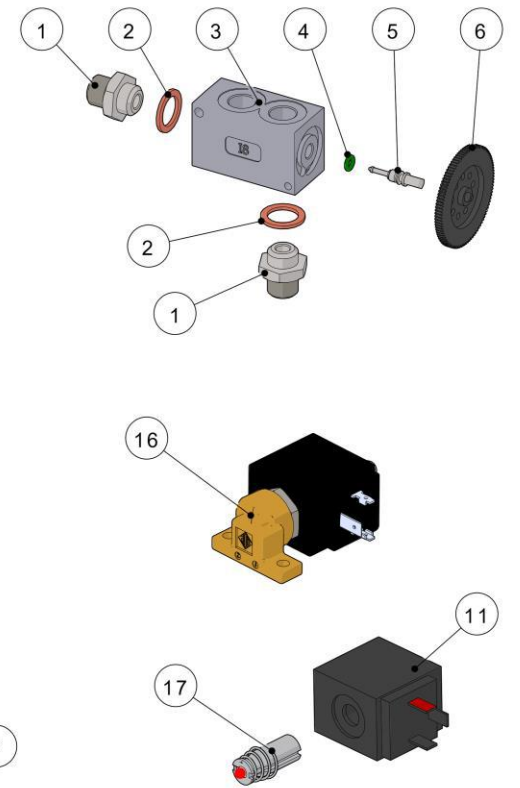

la marzocco

handmade in florence

HYDRAULIC ASSEMBLY

Item	Part number	Description
0018	A.5.177	FITTING G1/8F-G1/8M WR14 S/S
0019	T.1.256	TUBE STEAM AUTO CLEANING
0020	A.5.019	NIPPLE G1/4M-G1/4M WR19 H21,5 S/S
0021	L100/1A	WASHER 13,5X19X1,5 COPPER
0022	L037/3R	BREAK-DRAIN FOR SOLENOID VALVE

la marzocco

handmade in florence

FITTINGS AND VALVES

3-WAY SOLENOID VALVE
AUTOCLEAN

3-WAY SOLENOID VALVE
AUTOFILL

2-WAY SOLENOID VALVE
HOT WATER

3-WAY SOLENOID VALVE
BREWING

la marzocco

handmade in florence

FITTINGS AND VALVES

Item	Part number	Description
0001	A.5.019	NIPPLE G114M-G114M WR19 H21,5 S/S
0002	L10011A	WASHER 13,5X19X1,5 COPPER
0003	B.2.007.02	MIXING VALVE BODY TR.
0004	H.1.007.01	O-RING 1,78x2,9 FKM 70 ShA
0005	F.3.008	THERMOSTATIC VALVE PIN
0006	F.1.016	THERMOSTATIC VALVE ADJUSTMENT KNOB
0007	A.5.156	NIPPLE G118M-G114M WR17 S/S
0008	L1001D	WASHER 10X14X1,5 COPPER
0009	A.5.177	FITTING G118F-G118M WR14 S/S
0010	L1001H	PLUNGER SOLENOID VALVE 3 WAY VITON
0011	L100IG.01	SV COIL 220-240V 8W UL CSA VOE
0011	L100IG200	SOLENOID COIL 200V
0012	L13414	FERRULE BLIND 8X4 TREATED
0013	L134	FITTING G118F H14 WR14 D4 BRASS
0014	L100IE.02	SOLENOID VALVE 3 WAY 2201240V
0014	L100IE200.01	SOLENOID VALVE 3 WAY 200V
0015	L053.02	SOLENOID VALVE 2 WAY 2201240V
0015	L0531200.01	SOLENOID VALVE 2 WAY 200V
0016	B.2.004.02	SOLENOID VALVE 3 WAY 90° 2201240V
0017	B.2.004.P	PLUNGER SOLENOID VALVE 3 WAY RUBY