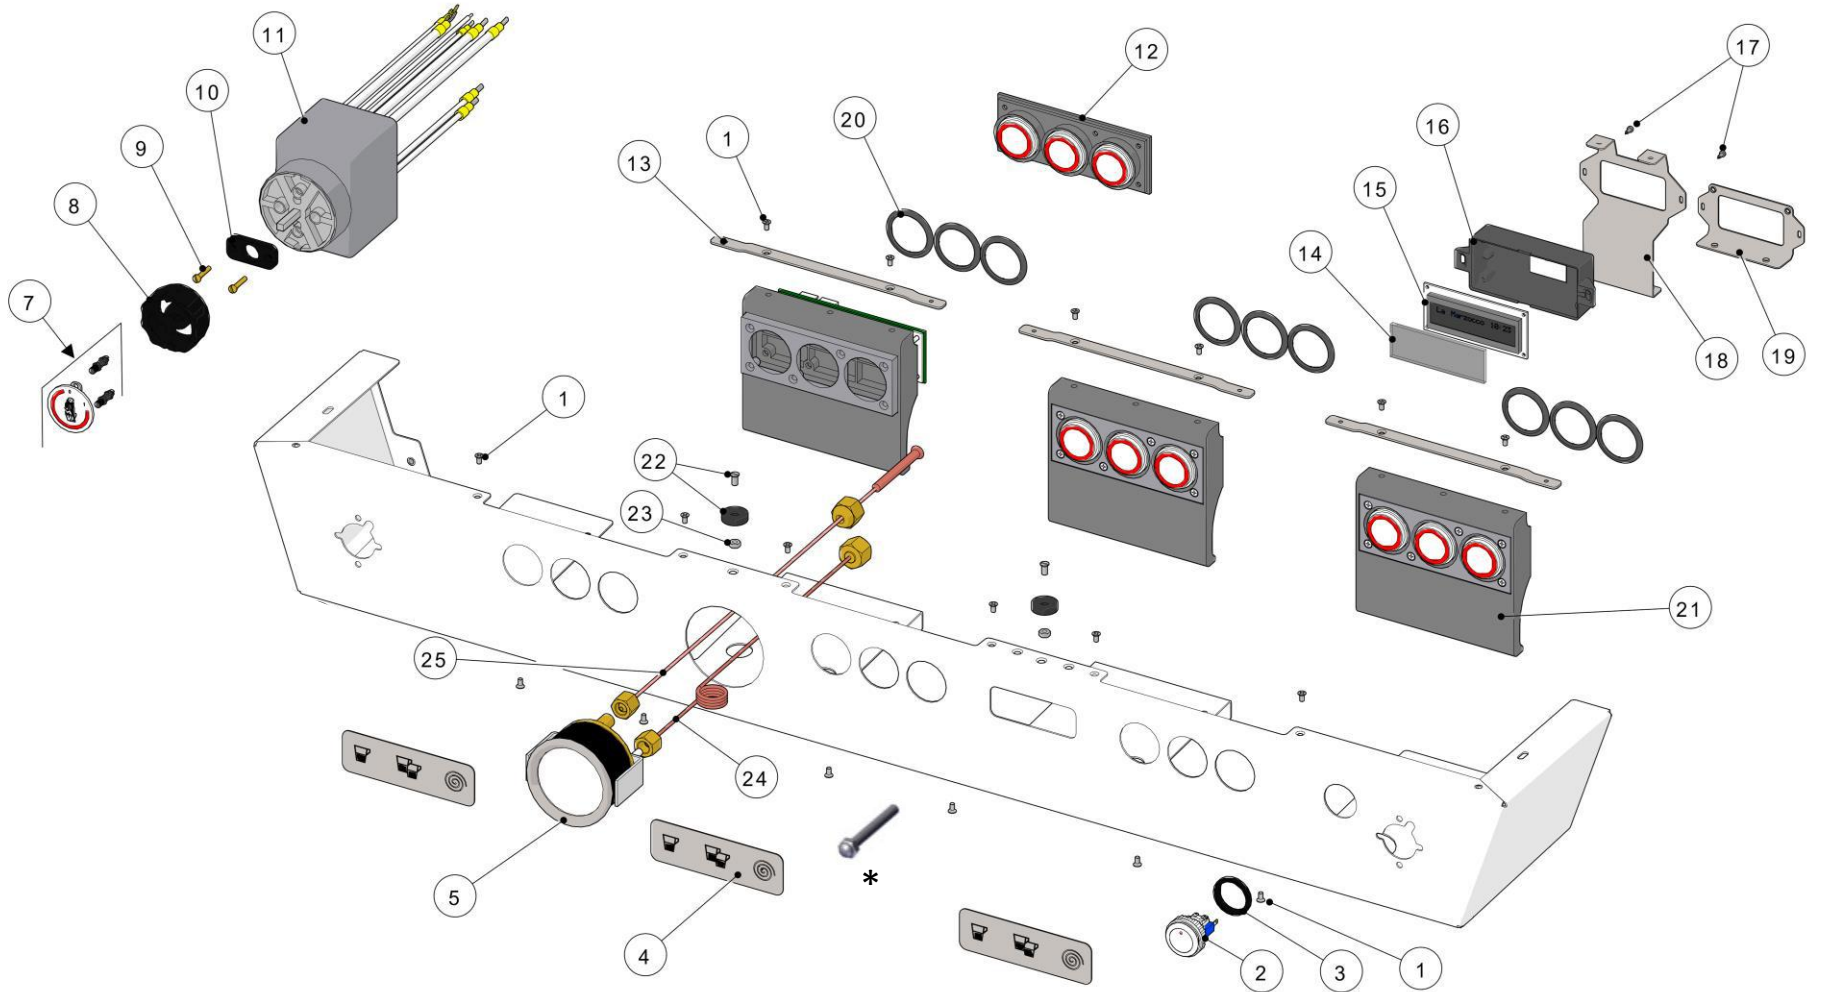

la marzocco

handmade in florence

BODY PANEL ASSEMBLY

Item	Part number	Description
0018	F.2.026	RUBBER FOOT
0019	1.1.073	SCREW M10X25 SOCKET CAP S/S A2
0020	C.3.007	HIGH LEG LINEA PB
0021	C.3.007.R	HIGH LEGS LINEA PB COMPLETE SET
0022	C.1.418.2	COVER GROUPS KB90 2GR
0022	C.1.418.3	COVER GROUPS KB90 3GR
0022	C.1.418.4	COVER GROUPS KB90 4GR
0023	C.7.001	PLATE FRAME KB90 LFT
0024	C.7.000	PLATE FRAME KB90 RGT
0025	C.1.420.2	TOP FRAME KB90 2GR W/PEM
0025	C.1.420.3	TOP FRAME KB90 3GR W/PEM
0025	C.1.420.4	TOP FRAME KB90 4GR W/PEM
0026	C.1.421.2	BOTTOM FRAME KB90 2GR W/PEM
0026	C.1.421.3	BOTTOM FRAME KB90 3GR W/PEM
0026	C.1.421.4	BOTTOM FRAME KB90 4GR W/PEM
0027	D.3.021	LOGO LA MARZOCCO KB90

la marzocco

handmade in florence

CONTROL PANEL ASSEMBLY

la marzocco

handmade in florence

CONTROL PANEL ASSEMBLY

Item	Part number	Description
0001	1.1.060	SCREW M3X6 PHILLIPS COUNTERSUNK S/S A2
0002	E.2.051.R	SWITCH HOT WATER W/WHITE LED WITH RISER
0003	F.1.132	SPACER BUTTON HOT WATER
0004	D.4.007	COFFEE DOSES LABEL
0005	E.3.010	PRESSURE GAUGE 0-3 0-18 RED WILION
0007	D.4.033.R	COVER SWITCH KB90 WISPACERS
0008	F.1.139	HANDLE SWITCH KB90
0009	VITE3X16	SCREW M3X16 CHEESE BRASS
0010	F.1.130	SPACER SWITCH KB90
0011	E.2.049.01	BIPOLAR SWITCH 42A WIFASTON IECIUL
0011	E.2.067.01	TRIPOLAR SWITCH 42A WIFASTON IECIUL
0011	E.2.050.02	TRIPOLAR SWITCH 20A WIFASTON IECIUL
0011	E.2.096	FOUR-POLE SWITCH 20A WIFASTON IECIUL
0012	E.2.072	MEMBRANE KEYPAD WIBUTTONS FOR E.2.038
0013	C.1.432	BRACKET KEYPAD KB90
0014	F.1.216	GLASS DISPLAY OLEO FLAT SP3 OPAQUE
0015	E.1.024	DISPLAY OLEO RED LINEA PB
0016	F.1.200.01	BOX DISPLAY O-LED FLAT
0017	1.1.086	SELFTAP.SCREW 2,2X6,5 PHIL.ROUND-PAN S/S
0018	C.1.631	BRACKET DISPLAY FLAT PB 3-4GR KB90 3GR
*	I.2.001.01	KEYPAD SCREW (FOR NON-FLUSH DISPLAY. NOT SHOWN - ROND_DENT_4 WASHER AND DADO4M NUT)