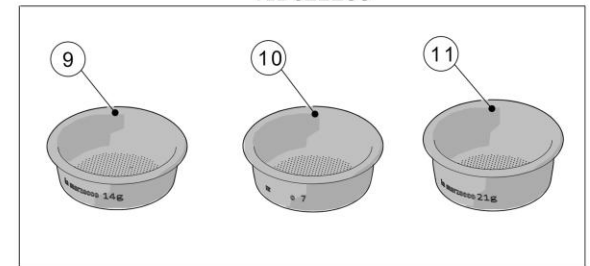

la marzocco

handmade in florence

PORTAFILTER ASSEMBLY

FIXED SPOUT

RIDGELESS

X - TESTED & CERTIFIED

la marzocco

handmade in florence