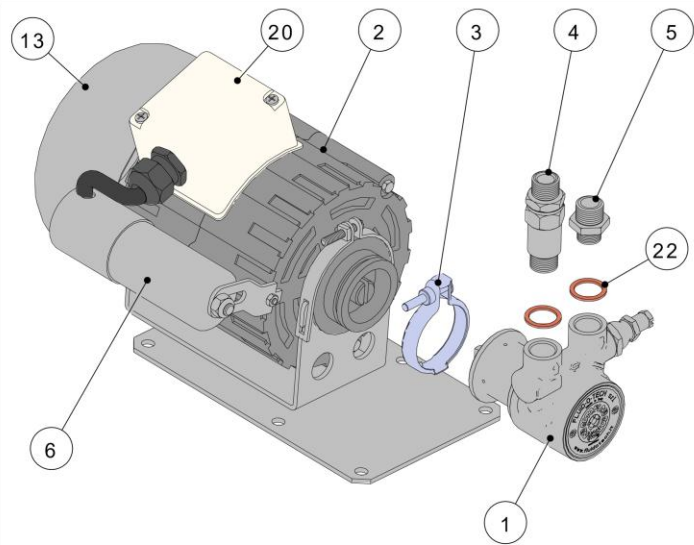

la marzocco

handmade in florence

ELECTRICAL SYSTEM AND PUMP