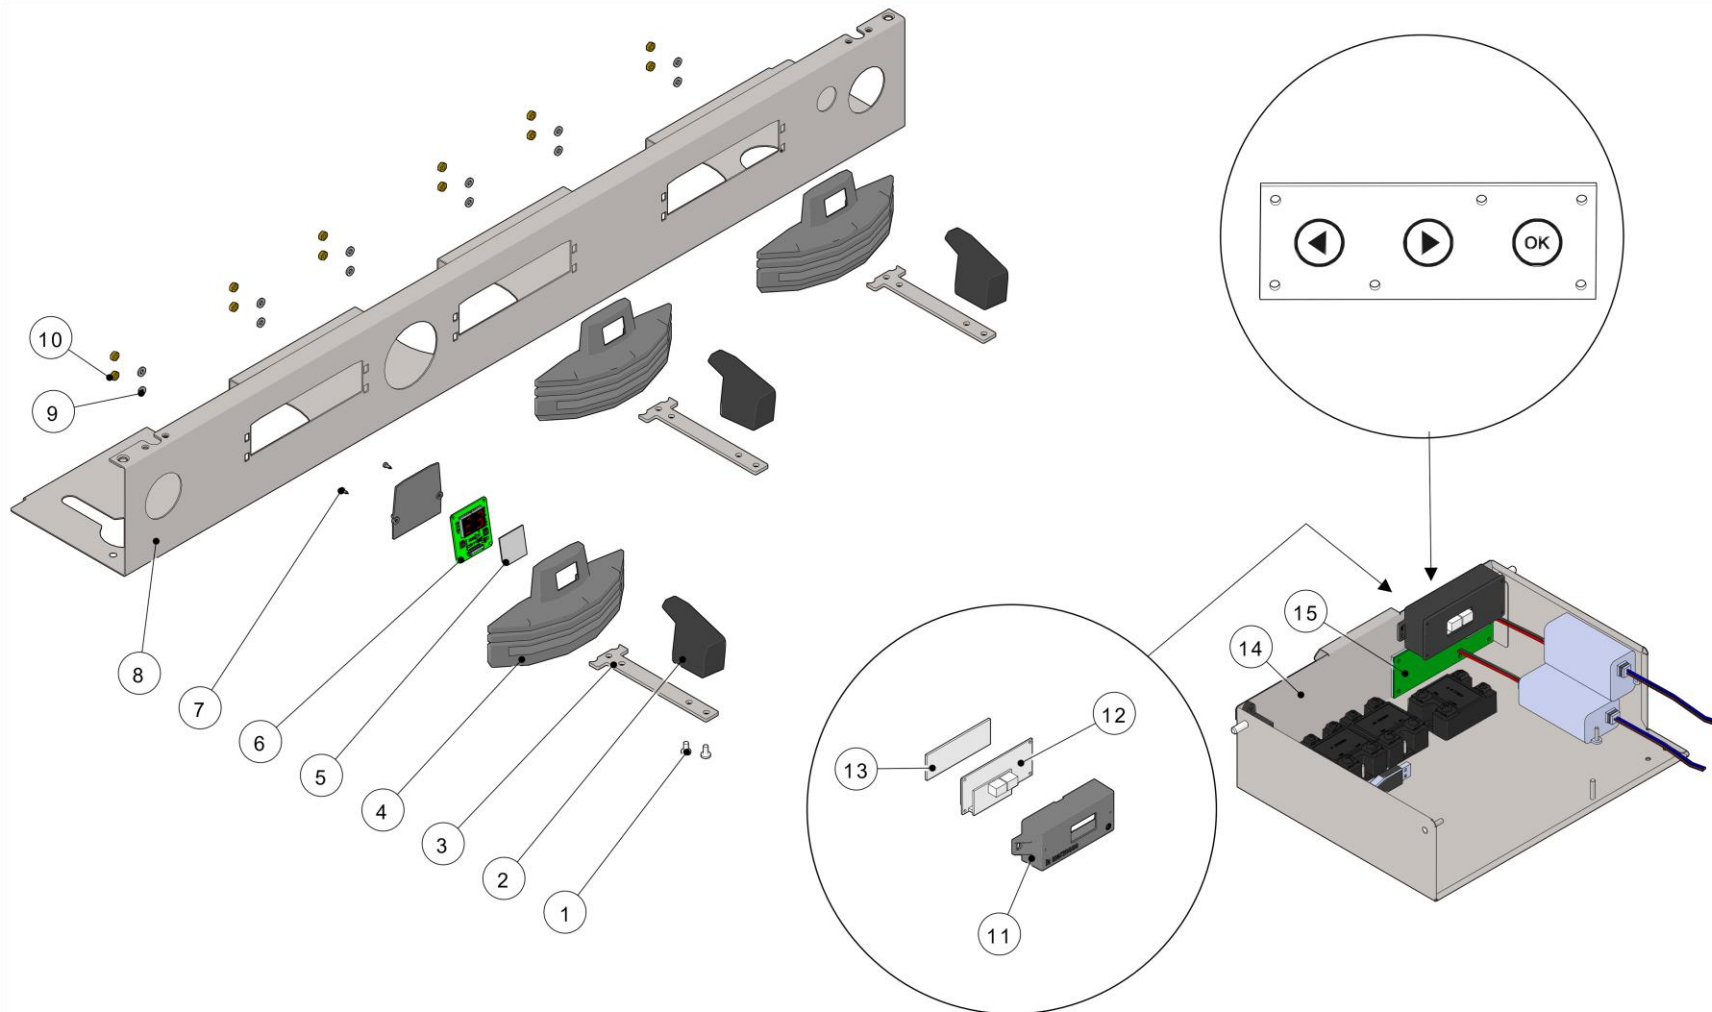

la marzocco

handmade in florence

CONTROL PANEL ASSEMBLY

la marzocco

handmade in florence

CONTROL PANEL ASSEMBLY

Item	Part number	Description
0001	E.2.049.01	BIPOLAR SWITCH 42A W/FASTON IEC/UL
0002	F.1.184	KIT HANDLE LABEL 01 MAIN SWITCH BREMAS
0003	D.4.007	COFFEE DOSES LABEL
0003	D.4.029	WHITE COFFEE DOSES LABEL
0004	E.3.021	PRESSURE GAUGE 0-3 0-18 WHITE W/LION
0004	E.3.010	PRESSURE GAUGE 0-3 0-18 RED W/LION
0005	C.1.153.2.02	PANEL SWITCH DISPLAY FLAT PB 2AV
0005	C.1.153.3.02	PANEL SWITCH DISPLAY FLAT PB 3AV
0005	C.1.153.4.02	PANEL SWITCH DISPLAY FLAT PB 4AV
0006	E.2.068	KEYPAD 3 BUTTONS WHITE
0006	E.2.038	KEYPAD 3 BUTTONS RED LINEA PB
0007	F.1.048	LINEA PB PUSH BUTTON WAY
0008	I.1.060	SCREW M3X6 PHILLIPS COUNTERSUNK S/S A2
0009	E.2.072	MEMBRANE KEYPAD W/BUTTONS FOR E.2.038
0010	C.1.632	BRACKET DISPLAY FLAT KB90 2-4GR
0011	I.1.086	SELFTAP.SCREW 2,2X6,5 PHIL.ROUND-PAN S/S
0012	C.1.630	BRACKET DISPLAY FLAT PB 2GR
0012	C.1.631	BRACKET DISPLAY FLAT PB 3-4GR KB90 3GR
0013	F.1.200.01	BOX DISPLAY O-LED FLAT
0014	E.1.024	DISPLAY OLED RED LINEA PB

la marzocco

handmade in florence

CONTROL PANEL ASSEMBLY

la marzocco

handmade in florence

CONTROL PANEL ASSEMBLY

Item	Part number	Description
0001	I.1.006	SCREW M4X8 PHILLIPS BUTTON HEAD S/S A2
0002	C.2.020	HANDLE PADDLE LINEA
0002	C.2.020.MW	MAPLE PADDLE HANDLE
0002	C.2.020.WW	WALNUT PADDLE HANDLE
0003	C.1.267	LEVER S/S CONICAL PADDLE VALVE LINEA PB
0004	C.2.022	LINEA PB PADDLE COVER W/LID
0005	F.1.075	GLASS TIMER LINEA PB MP
0006	E.1.029	TIMER 2 DIGIT RED
0007	I.1.086	SELFTAP.SCREW 2,2X6,5 PHIL.ROUND-PAN S/S
0008	C.1.154.2	PANEL CONTROL LINEA PB 2MP
0008	C.1.154.3	PANEL CONTROL LINEA PB 3MP
0008	C.1.154.4	PANEL CONTROL LINEA PB 4MP
0009	ROND_DENT_4	TOOTH LOCK WASHER 4X8X1 GALVANIZED
0010	DADO4M	NUT M4 H3 WR7 BRASS
0011	F.1.200.01	BOX DISPLAY O-LED FLAT
0012	E.1.024	DISPLAY OLED RED LINEA PB
0013	F.1.217	GLASS DIPLAY OLED FLAT SP.3 TRASP
0014	C.1.139	ELECTRONIC BOX LINEA PB MP
0015	E.2.053	KEYPAD LINEA PB MP