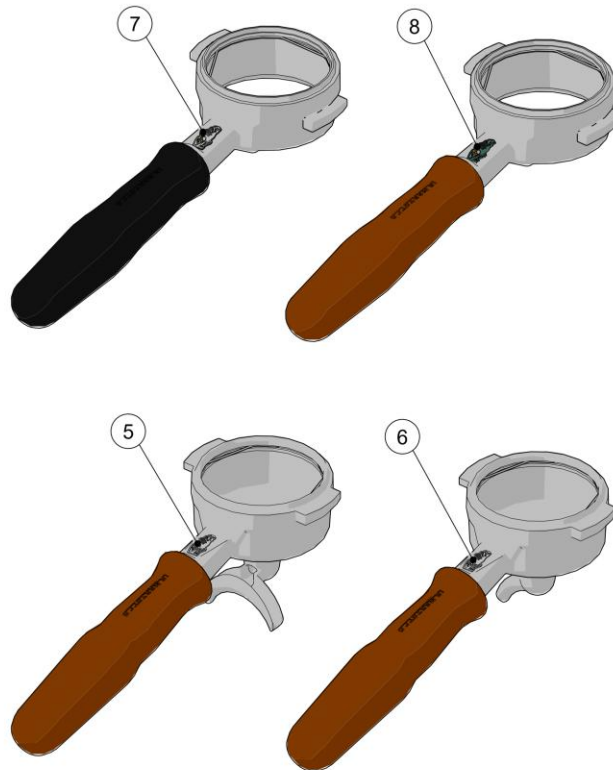

la marzocco

handmade in florence

ELECTRICAL SYSTEM

1
COMPLETE LOW VOLTAGE
WIRING HARNESS

la marzocco

handmade in florence

ELECTRICAL SYSTEM

Item	Part number	Description
0001	E.4.155	WIRING HARNESS LINEA PB 2AV LOW VOLTAGE
0001	E.4.170	WIRING HARNESS LINEA PB 2MP LOW VOLTAGE
0001	E.4.157	WIRING HARNESS LINEA PB 3AV LOW VOLTAGE
0001	E.4.172	WIRING HARNESS LINEA PB 3MP LOW VOLTAGE
0001	E.4.176	WIRING HARNESS LINEA PB 4AV LOW VOLTAGE
0002	F.1.044	LINEA PB ELECTRONIC BOARD BOX COVER
0003	E.1.023.03	UNIVERSAL BOARD
0004	E.1.025.03	LINEA PB BOARD
0005	F.1.043	LINEA PB ELECTRONIC BOARD BOX
0006	E.4.298	GATEWAY CONNECTION WIRING 1250MM
0007	E.8.006.02	INTERNAL BOX GATEWAY IOT
0008	E.2.108	POWER SUPPLY 24V 15W 100-240V
0009	E.4.334	GATEWAY POWER CABLE FOR RETROFIT

la marzocco

handmade in florence

PORTAFILTER ASSEMBLY

STAINLESS STEEL

FOR LA MARZOCO SWIFT GRINDER

STANDARD VERSION

la marzocco

handmade in florence

PORTAFILTER ASSEMBLY

Item	Part number	Description
0007	L111/2NAC	PORTAFILTER DOUBLE SPOUT
0008	A.5.014.01	DOUBLE SPOUT S/S
0009	H.1.017	O-RING 3,53X9,12 EPDM 70 SH
0009	H.1.017.02	O-RING 3,37X9,21 EPDM
0010	L111/SS.R	CUP PORTAFILTER S/S WITH HANDLE
0011	L111/1AC	PORTAFILTER SINGLE SPOUT
0012	A.5.013.01	SINGLE SPOUT S/S
0013	L115/A	FILTER 1 CUP
0014	L115/A/S	SINGLE FILTER
0015	5.128	19mm SWIFT FILTER BASKET
0016	5.127	22mm SWIFT FILTER BASKET
0017	5.133	TRIPLE SWIFT FILTER BASKET
0018	F.3.029.GR	FILTER 7 GR STANDARD
0019	F.3.053	FILTER 7 GR STANDARD ITALY
0020	F.3.150	FILTER 8 GR STANDARD
0021	F.3.134	FILTER 9 GR STANDARD
0022	F.3.028.01	FILTER 14 GR STANDARD
0023	F.3.027.01	FILTER 17 GR STANDARD
0025	F.3.026.01	FILTER 21 GR STANDARD
0026	L113	SPRING D WIRE1,1 S/S FILTER LOCK
0027	L115/C	BLIND FILTER
0028	F.3.045	S/S-ALUMINUM SINGLE-DOUBLE TAMPER
0029	F.3.031.01	ANODIZED DOUBLE TAMPER S/S US VERSION

la marzocco

handmade in florence

PORTAFILTER ASSEMBLY

FIXED SPOUT

RIDGELESS

X - TESTED & CERTIFIED

la marzocco

handmade in florence