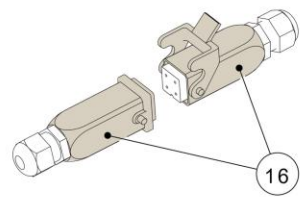

la marzocco

handmade in florence

ELECTRICAL SYSTEM AND PUMP