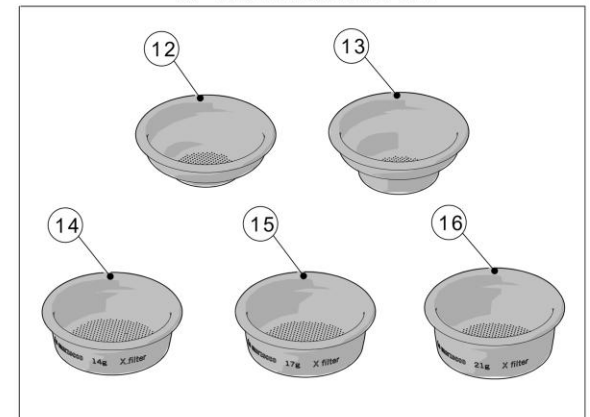

la marzocco

handmade in florence

PORTAFILTER ASSEMBLY

FIXED SPOUT

RIDGELESS

X - TESTED & CERTIFIED

la marzocco

handmade in florence