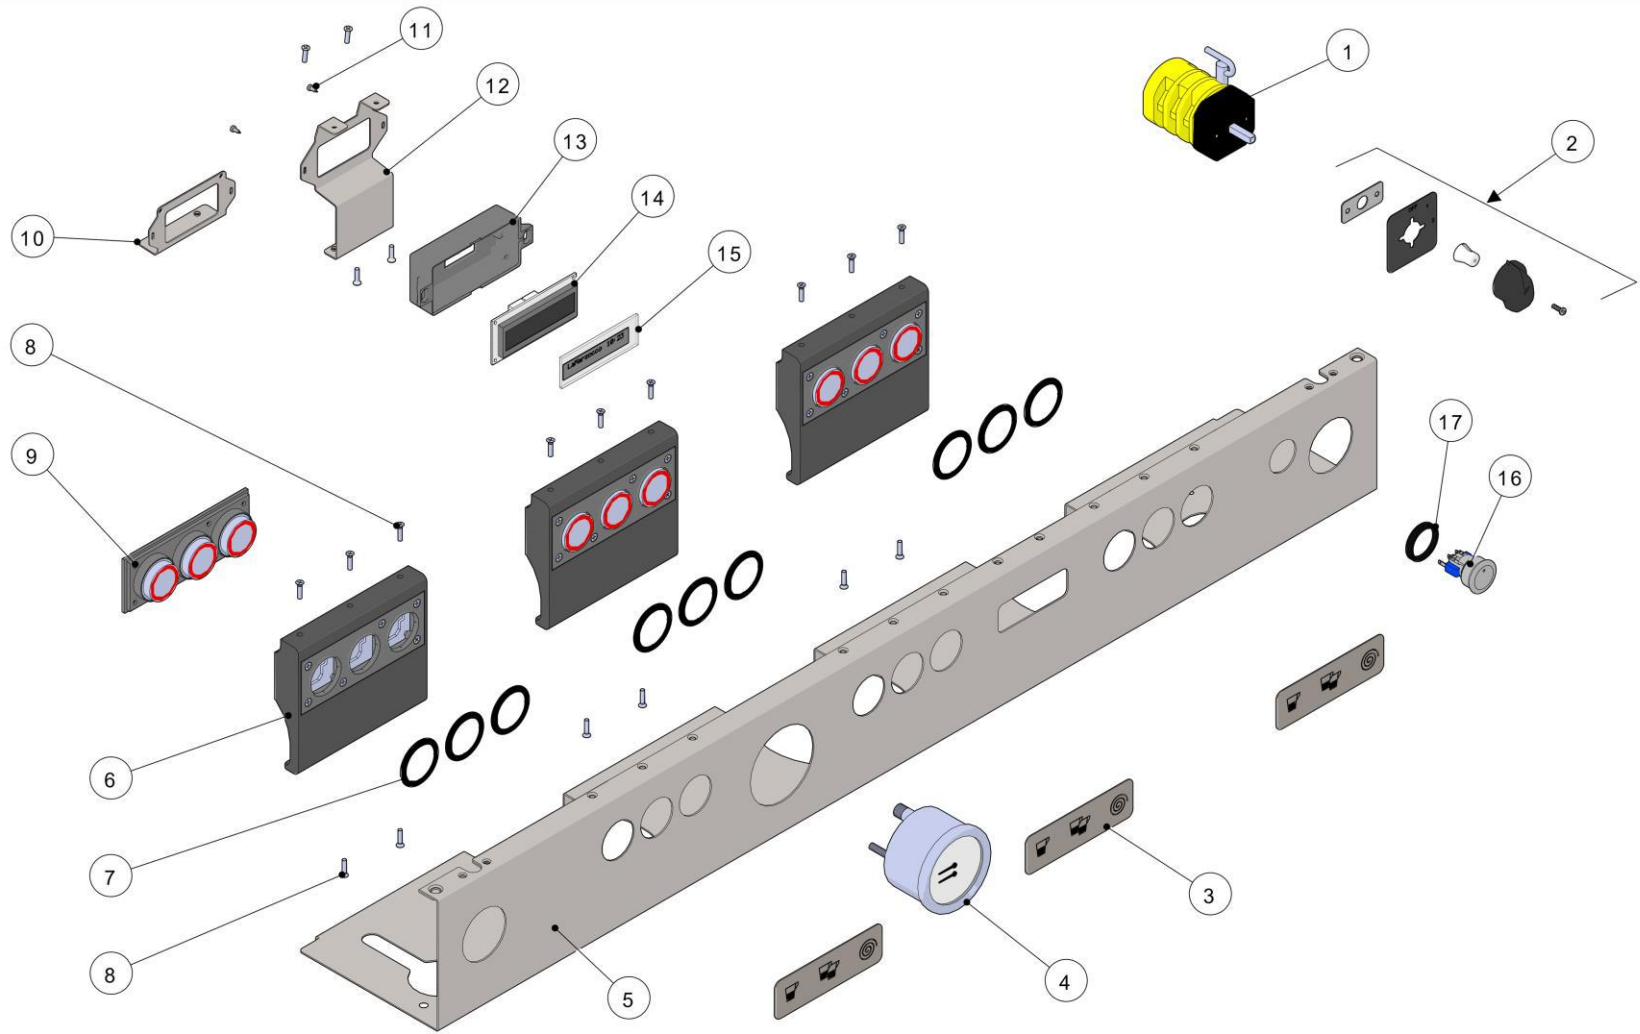

la marzocco

handmade in florence

CONTROL PANEL ASSEMBLY