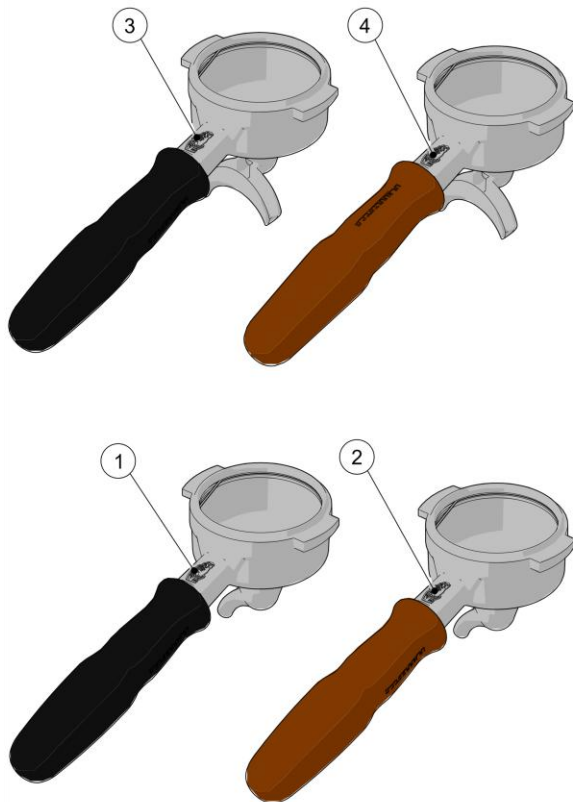

la marzocco

handmade in florence

ELECTRICAL SYSTEM

1
COMPLETE LOW VOLTAGE
WIRING HARNESS

la marzocco

handmade in florence

ELECTRICAL SYSTEM

Item	Part number	Description
0001	E.4.155	WIRING HARNESS LINEA PB 2AV LOW VOLTAGE
0001	E.4.170	WIRING HARNESS LINEA PB 2MP LOW VOLTAGE
0001	E.4.157	WIRING HARNESS LINEA PB 3AV LOW VOLTAGE
0001	E.4.172	WIRING HARNESS LINEA PB 3MP LOW VOLTAGE
0001	E.4.176	WIRING HARNESS LINEA PB 4AV LOW VOLTAGE
0002	F.1.044	LINEA PB ELECTRONIC BOARD BOX COVER
0003	E.1.023.03	UNIVERSAL BOARD
0004	E.1.025.03	LINEA PB BOARD
0005	F.1.043	LINEA PB ELECTRONIC BOARD BOX
0006	E.4.298	GATEWAY CONNECTION WIRING 1250MM
0007	E.8.006.02	INTERNAL BOX GATEWAY IOT
0008	E.2.108	POWER SUPPLY 24V 15W 100-240V
0009	E.4.334	GATEWAY POWER CABLE FOR RETROFIT

la marzocco

handmade in florence

PORTAFILTER ASSEMBLY

STAINLESS STEEL

FOR LA MARZOCO SWIFT GRINDER

STANDARD VERSION

la marzocco

handmade in florence

PORTAFILTER ASSEMBLY

Item	Part number	Description
0007	L111/2NAC	PORTAFILTER DOUBLE SPOUT
0008	A.5.014.01	DOUBLE SPOUT S/S
0009	H.1.017	O-RING 3,53X9,12 EPDM 70 SH
0009	H.1.017.02	O-RING 3,37X9,21 EPDM
0010	L111/SS.R	CUP PORTAFILTER S/S WITH HANDLE
0011	L111/1AC	PORTAFILTER SINGLE SPOUT
0012	A.5.013.01	SINGLE SPOUT S/S
0013	L115/A	FILTER 1 CUP
0014	L115/A/S	SINGLE FILTER
0015	5.128	19mm SWIFT FILTER BASKET
0016	5.127	22mm SWIFT FILTER BASKET
0017	5.133	TRIPLE SWIFT FILTER BASKET
0018	F.3.029.GR	FILTER 7 GR STANDARD
0019	F.3.053	FILTER 7 GR STANDARD ITALY
0020	F.3.150	FILTER 8 GR STANDARD
0021	F.3.134	FILTER 9 GR STANDARD
0022	F.3.028.01	FILTER 14 GR STANDARD
0023	F.3.027.01	FILTER 17 GR STANDARD
0025	F.3.026.01	FILTER 21 GR STANDARD
0026	L113	SPRING D WIRE1,1 S/S FILTER LOCK
0027	L115/C	BLIND FILTER
0028	F.3.045	S/S-ALUMINUM SINGLE-DOUBLE TAMPER
0029	F.3.031.01	ANODIZED DOUBLE TAMPER S/S US VERSION

la marzocco

handmade in florence

PORTAFILTER ASSEMBLY

FIXED SPOUT

RIDGELESS

X - TESTED & CERTIFIED

la marzocco

handmade in florence