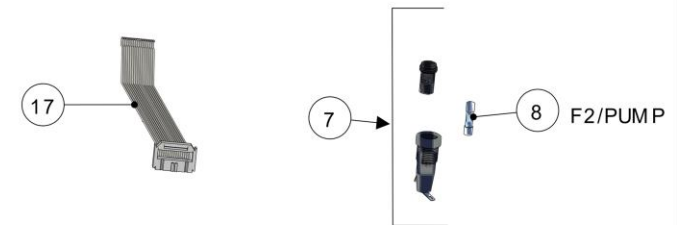

la marzocco

handmade in florence

ELECTRICAL SYSTEM AND PUMP