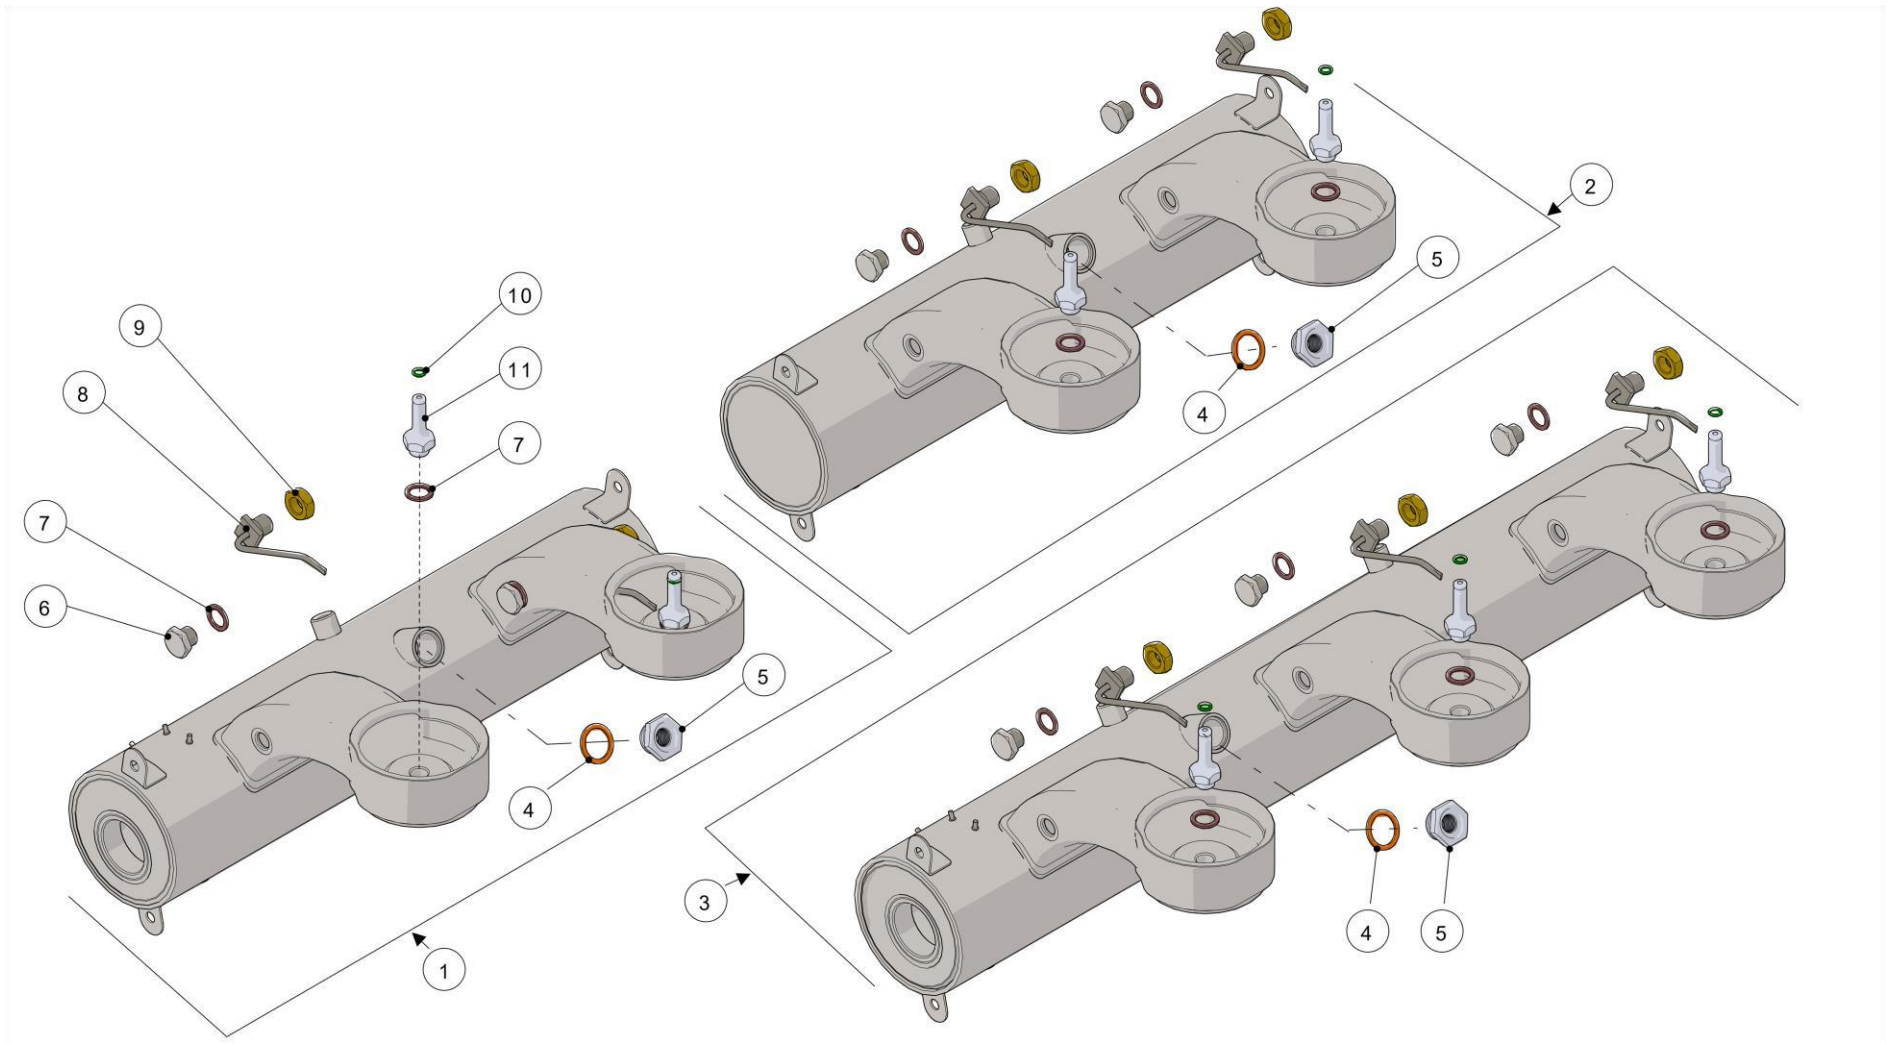

la marzocco

handmade in florence

COFFEE BOILER ASSEMBLY

la marzocco

handmade in florence

COFFEE BOILER ASSEMBLY

Item	Part number	Description
0001	L030	CAP NUT G3/8 H11 WR19 BRASS
0002	H.1.004	O-RING 2,62X10,77 EPDM 70 ShA
0003	L164.02	BALL VALVE G3/8M-G3/8F BRASS TREATED
0004	L276.01	SAFETY THERMOSTAT 1P TRIP FREE 130C 250V
0005	L276/B	SAFETY THERMOSTAT 2P 130C 250V
0006	DADO3M	NUT M3 H3 WR5,5 BRASS
0007	TL06	TUBE CROSS FITTING - COFFEE BOILER
0008	L129.01	CROSS FITTING G1/4M WR13 BRASS TREATED
0009	L128.01	TEE FITTING G1/4M WR13 BRASS TREATED
0010	F.7.005	INSULATION PANEL 3GR COFFEE BOILER
0010	F.7.004	INSULATION PANEL 2GR COFFEE BOILER
0011	A.5.016.01	PLASTIC FASTENER 750X7.5
0012	A.1.019	FITTING G1/4F-G1/8F WR17 BRASS
0013	A.2.103	FITTING PUSH-IN 90
0014	T.3.006	PTFE TUBE 6x4mm
0015	F.6.001.01	SPACER 8,4X25X6 AL
0016	L165/9	WASHER 6,5X18X1,5 GALVANIZED
0017	I.1.043	WASHER 6,5x18x3
0018	RONDELLA6X12	WASHER 6,4X12X1,5 S/S A2
0019	I.1.049	NUT M6 H5 WR10 S/S A2
0020	I.1.067	SCREW M6X25 HEX HEAD S/S A2
0021	I.1.058	SCREW M6X20 HEX HEAD S/S

la marzocco

handmade in florence

COFFEE BOILER ASSEMBLY

la marzocco

handmade in florence

COFFEE BOILER ASSEMBLY

Item	Part number	Description
0001	L.1.005.2GB.R	COFFEE BOILER FLAT SIDE 2GR
0002	L.1.005.2DGB.R	COFFEE BOILER FLAT SIDE DX 2GR
0003	L.1.005.3GB.R	COFFEE BOILER FLAT SIDE 3GR
0004	L260/1A	WASHER 21X27X1,5 COPPER
0005	A.2.007	PT1000 PROBE ADAPTOR
0006	A.5.022	CAP G1/4 H15,5 WR19 S/S
0007	L100/1A	WASHER 13,5X19X1,5 COPPER
0008	B.1.003.01	RIGHT SIDE GROUP NECK CAP
0009	L100/5	NUT G1/4 H8 WR20 BRASS
0010	H.1.006	O-RING 1,78x6,07 VITON
0011	A.2.009.01	S/S GROUP ADAPTER