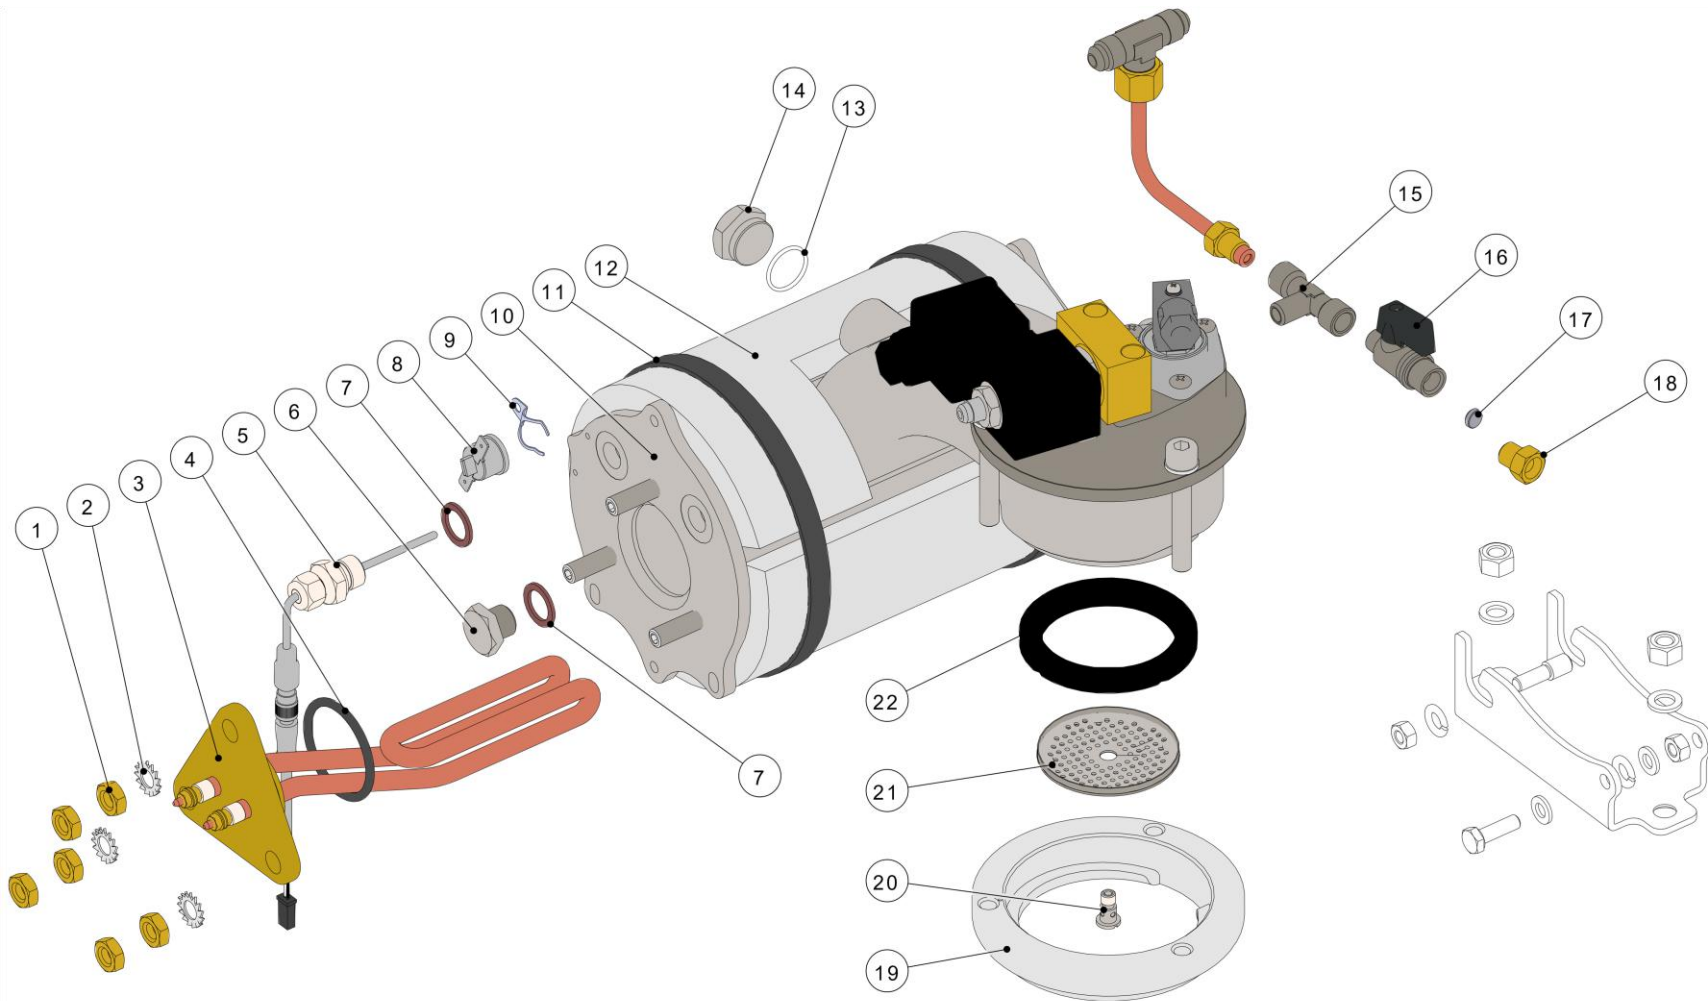

la marzocco

handmade in florence

X – VERSION – COFFEE BOILER ASSEMBLY