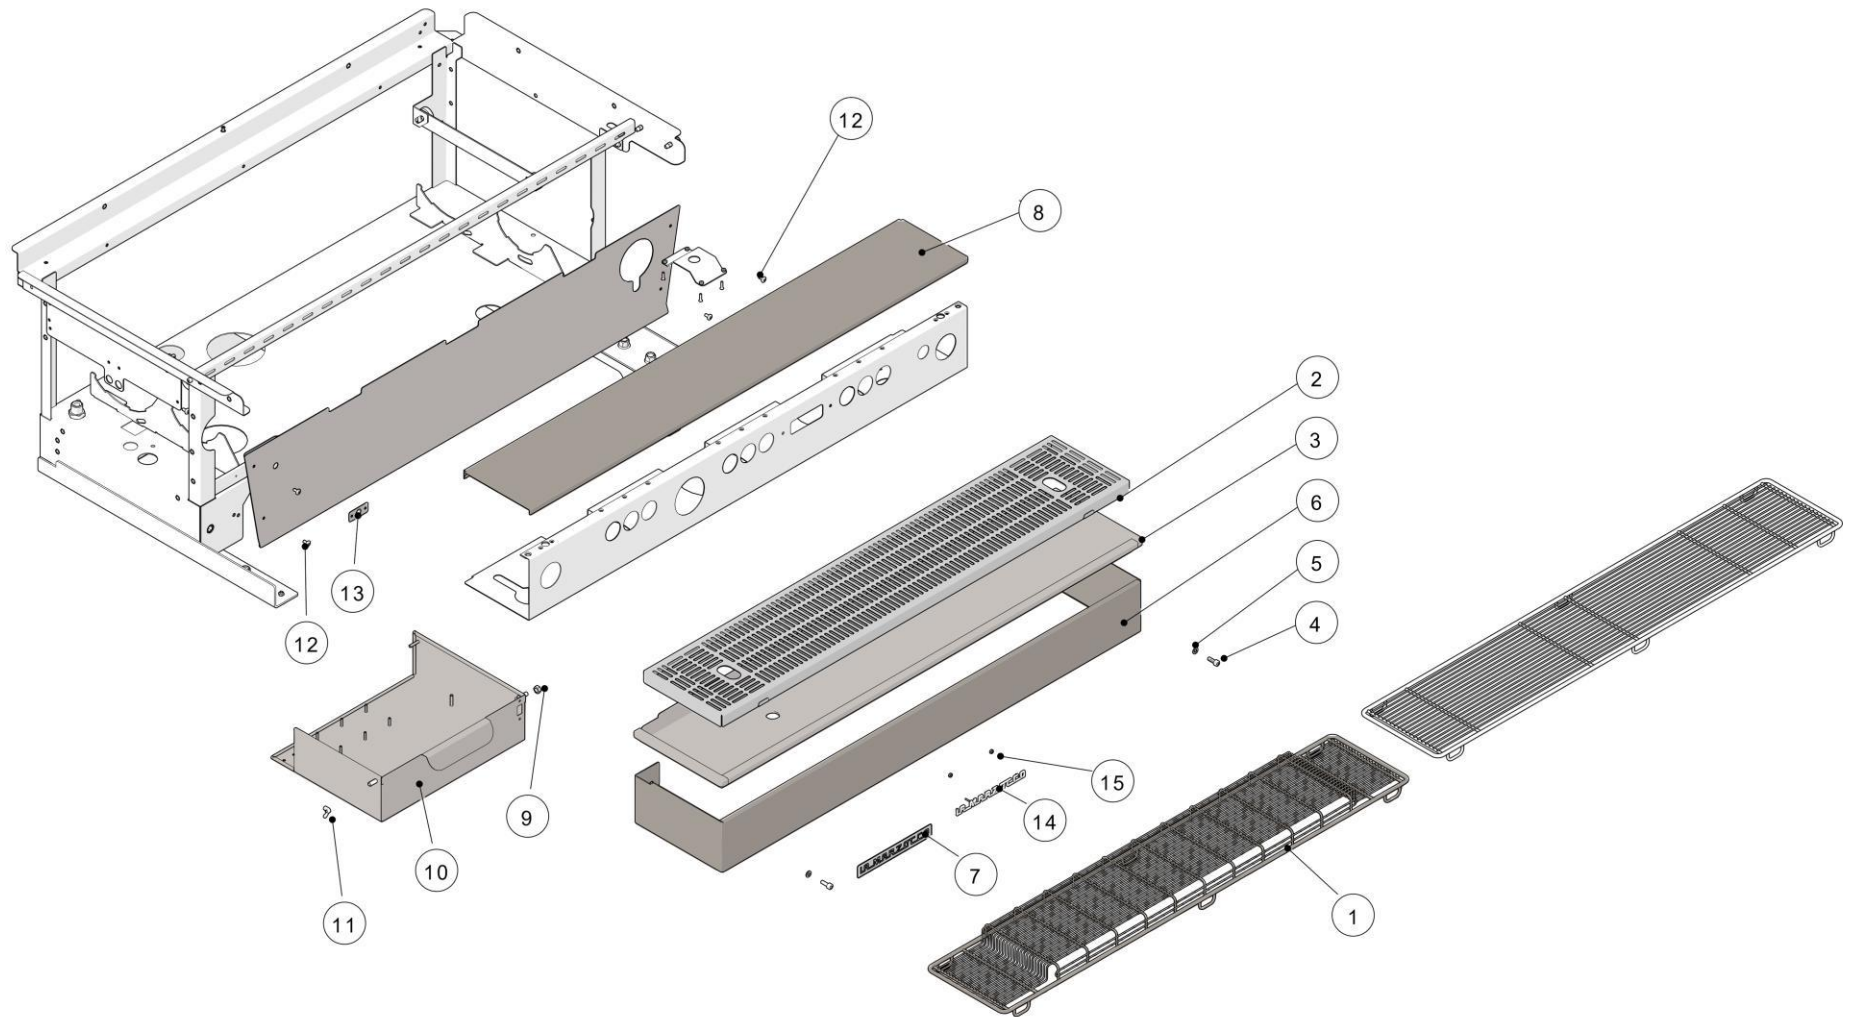

la marzocco

handmade in florence

BODY PANEL ASSEMBLY