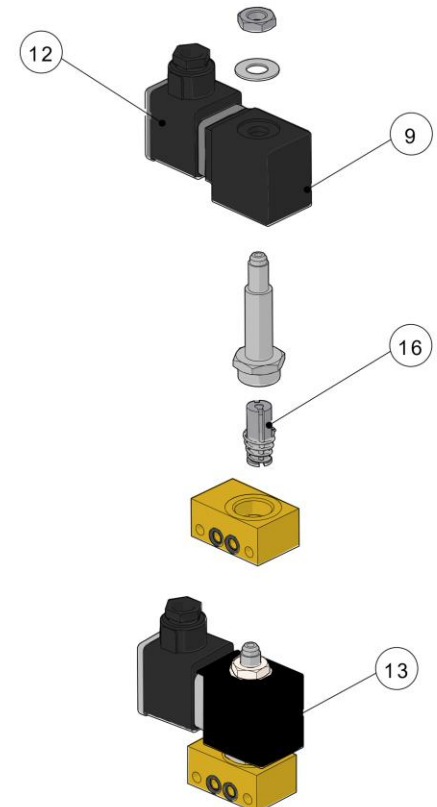

3-WAY SOLENOID VALVE
BREWING