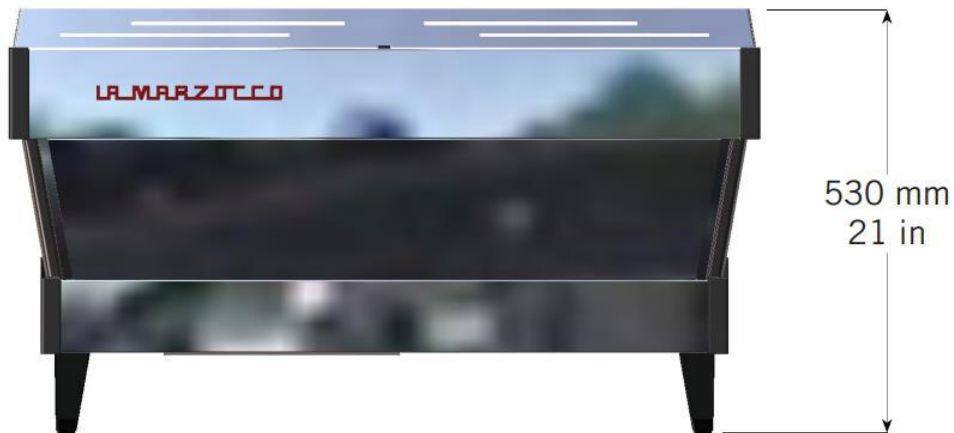

la marzocco

handmade in florence

SPECIFICATIONS

la marzocco

handmade in florence

SPECIFICATIONS

L	mm	710	950	1190
	in	27,95	37,4	46,85
Machine weight	Kg	61	77	117
	lb	134,5	170	258
Shipping weight	Kg	86	108	132
	lb	190	238	291
Electrical Voltage	VAC	200VAC Single/Three Phase	200VAC Single/Three Phase	200VAC Single/Three Phase
		220VAC Single/Three Phase	220VAC Single/Three Phase	220VAC Single/Three Phase
		380VAC Three Phase	380VAC Three Phase	380VAC Three Phase
Coffee Boiler Wattage	W	1400 Watts	1900 Watts	2800 Watts
Steam Boiler Wattage	W	3000 Watts	4000 Watts	5000 Watts
Total Wattage	W	4600 Watts	6100 Watts	8000 Watts
Required Available Amperage	A	25 amps (20 for Australia)	35 amps (32 for Australia)	45 amps (40 for Australia)
Coffee Boiler Capacity	liters	3,4	5,0	6,8
Steam Boiler Capacity (liters)	liters	7,0	11,0	15,0
Total Capacity (liters)	liters	10,4	16,0	21,8
Machine configuration		2GR	3GR	4GR