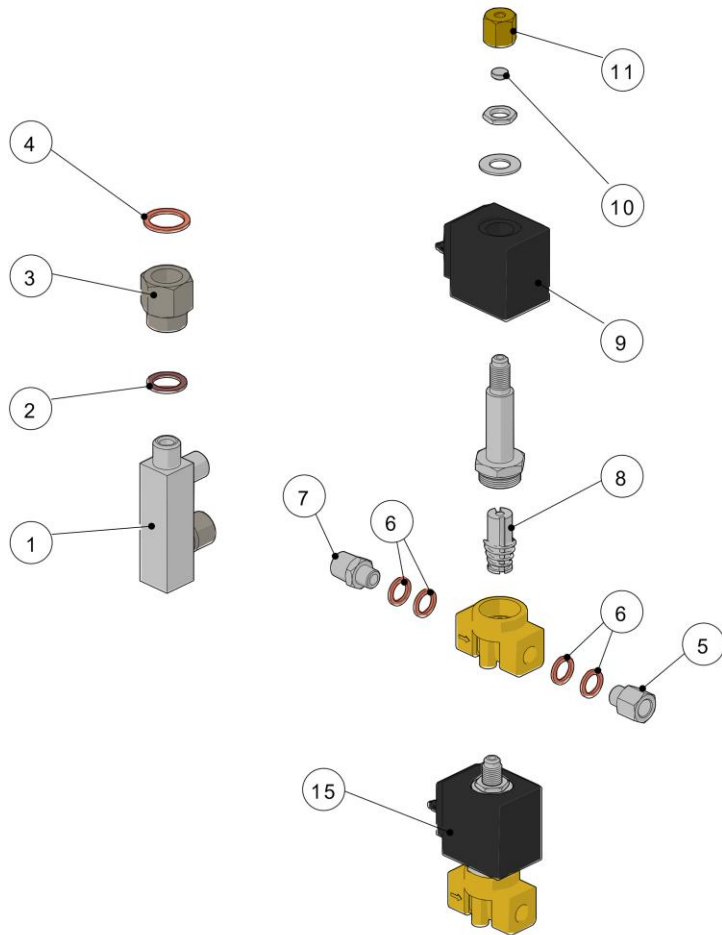

la marzocco

handmade in florence

HYDRAULIC ASSEMBLY

la marzocco

handmade in florence

HYDRAULIC ASSEMBLY

Item	Part number	Description
0001	F.6.001.01	SPACER 8,4X25X6 AL
0002	CL10L	BRACKET BOILERS 245MM
0003	T.1.154	TUBE COFFEE BOILER - EXPANSION VALVE
0003	T.1.173	TUBE EXPANSION VALVE LINEA PB W/SCALES
0003	T.1.174	TUBE EXP.V. LINEA PB MULTIPLE B./SCALES
0004	TL10	TUBE PRESSURE GAUGE - STEAM BOILER
0005	L129.01	CROSS FITTING G1/4M WR13 BRASS TREATED
0006	TL11/234	TUBE PRESSURE GAUGE - COFFEE B. 2-3-4GR
0007	TL05/3	TUBE CROSS FITTING CONNECTION 3GR
0007	TL05/4	TUBE CROSS FITTING CONNECTION 4GR
0008	L128.01	TEE FITTING G1/4M WR13 BRASS TREATED
0009	T.1.153	TUBE CHECK VALVE - COFFEE B. TEE FITTING

la marzocco

handmade in florence

FITTINGS AND VALVES

la marzocco

handmade in florence

FITTINGS AND VALVES

Item	Part number	Description
0001	F.2.062	SAFETY VALVE CLOUSURE
0002	F.8.021	HOSE CONNECTOR D10-D6 BRASS
0003	T.4.001	ANTISUCTION VALVE SILICONE TUBE
0004	L338/L100.01	CABLE TIE 120x2,5MM HIGH TEMPERATURE
0005	B.2.024.01	SAFETY VALVE G3/8 1,8 BAR NO TEA
0006	I.8.003	MOLLA A TORSIONE 2,5X32
0007	B.2.029.01	VALVE VACUUM BREAKER SMA G1/4 S/S FKM
0007	1037	REBUILD KIT VACUUM BREAKER SMA
0008	L100/1A	WASHER 13,5X19X1,5 COPPER
0009	5.V010	FASTENER ADHESIVE SUPPORT
0010	A.7.001.01	HOSE CONNECTOR TEE-SHAPE D6,3 Di4 PVDF
0011	F.1.036.01	LINEA PB DRAIN BOX
0011	F.1.037	LINEA PB DRAIN BOX 4GR
0012	I.1.011	SCREW M5X14 SOCKET CAP S/S A2
0013	I.1.041	NUT M5 H4 WR8 ZINC PLATED
0014	L292	GS/3 TUBE FITTING
0015	A.2.105	FITTING PUSH-IN 6-R1/8 BRASS TREATED
0016	L146	NUT G1/4 H4,5 WR19 BRASS
0017	L100/1A	WASHER 13,5X19X1,5 COPPER
0018	L140_C	COMPLETE EXPANSION VALVE
0019	A.1.020	DRAIN SPOUT G1/8F H9 WR14 BRASS
0020	L292/R	NUT G1/8 H4,5 WR14 BRASS NICKEL PLATED

la marzocco

handmade in florence

FITTINGS AND VALVES

3-WAY SOLENOID VALVE
AUTOFILL

2-WAY SOLENOID VALVE
HOT WATER

3-WAY SOLENOID VALVE
BREWING

la marzocco

handmade in florence