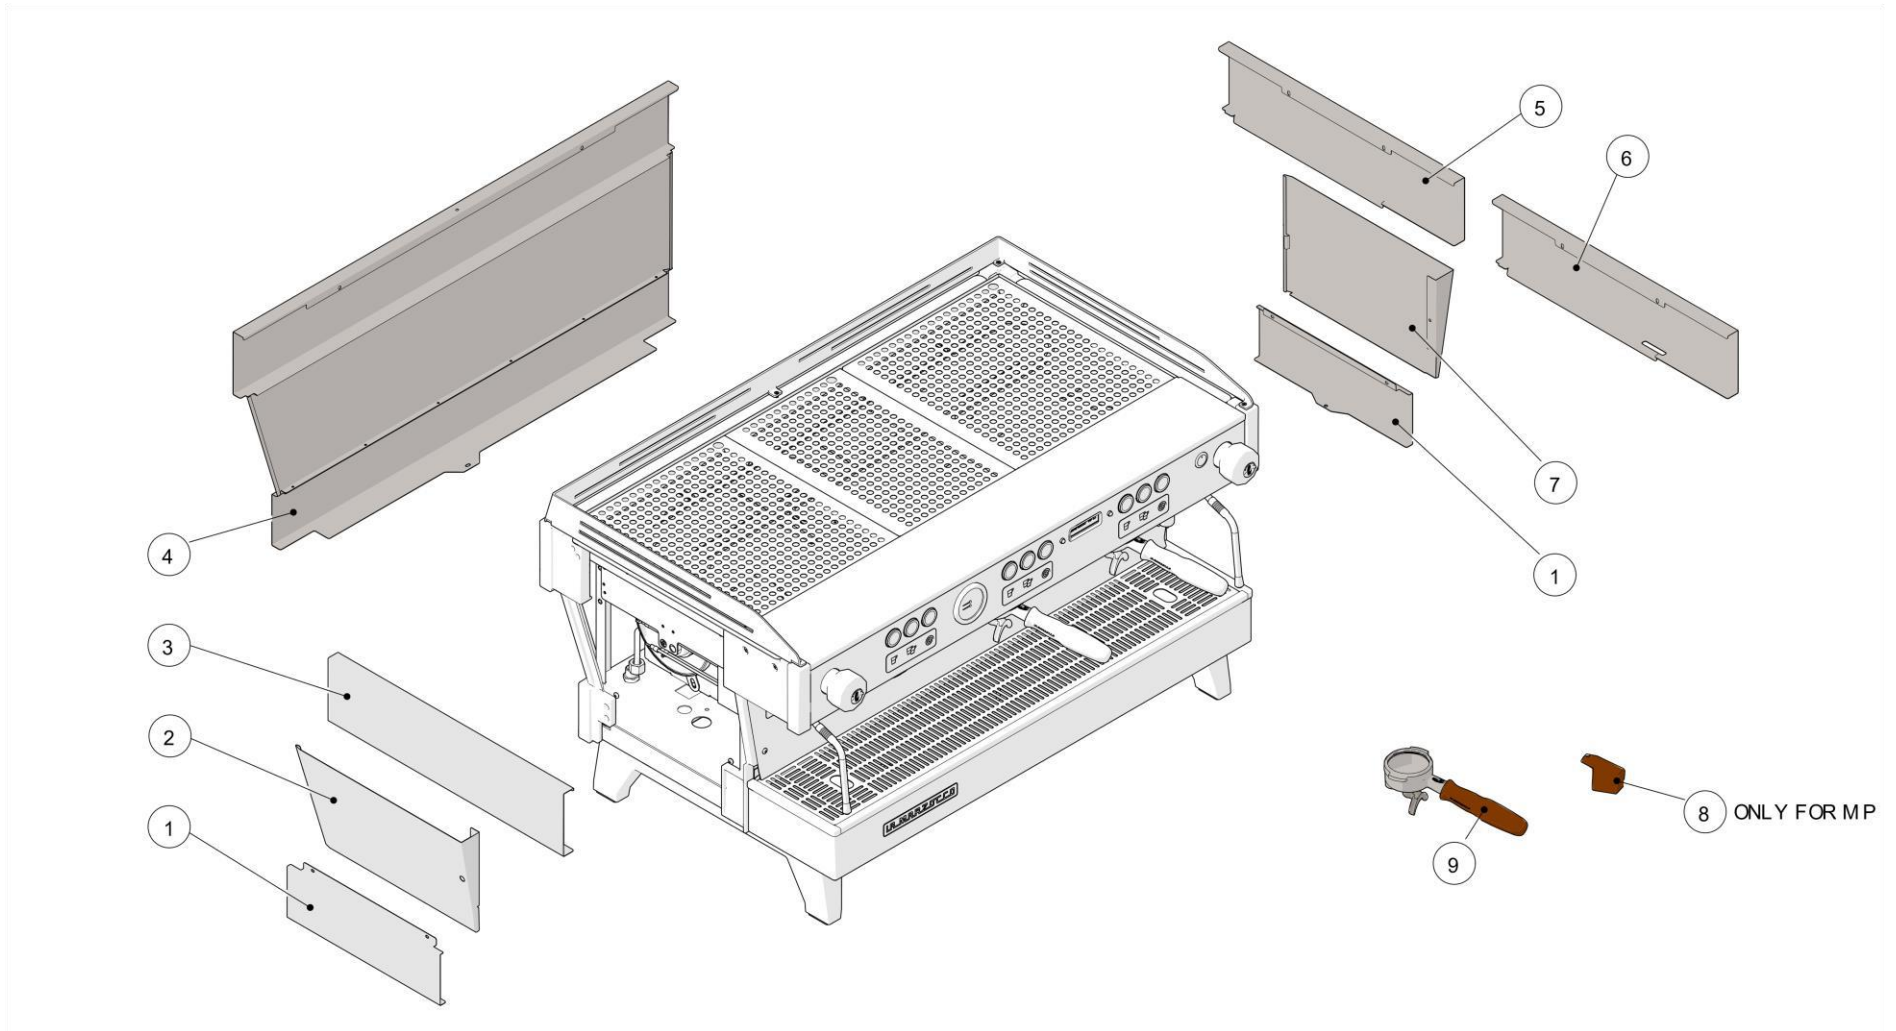

la marzocco

handmade in florence

CUSTOM COLOR POWDER COATING - MATT