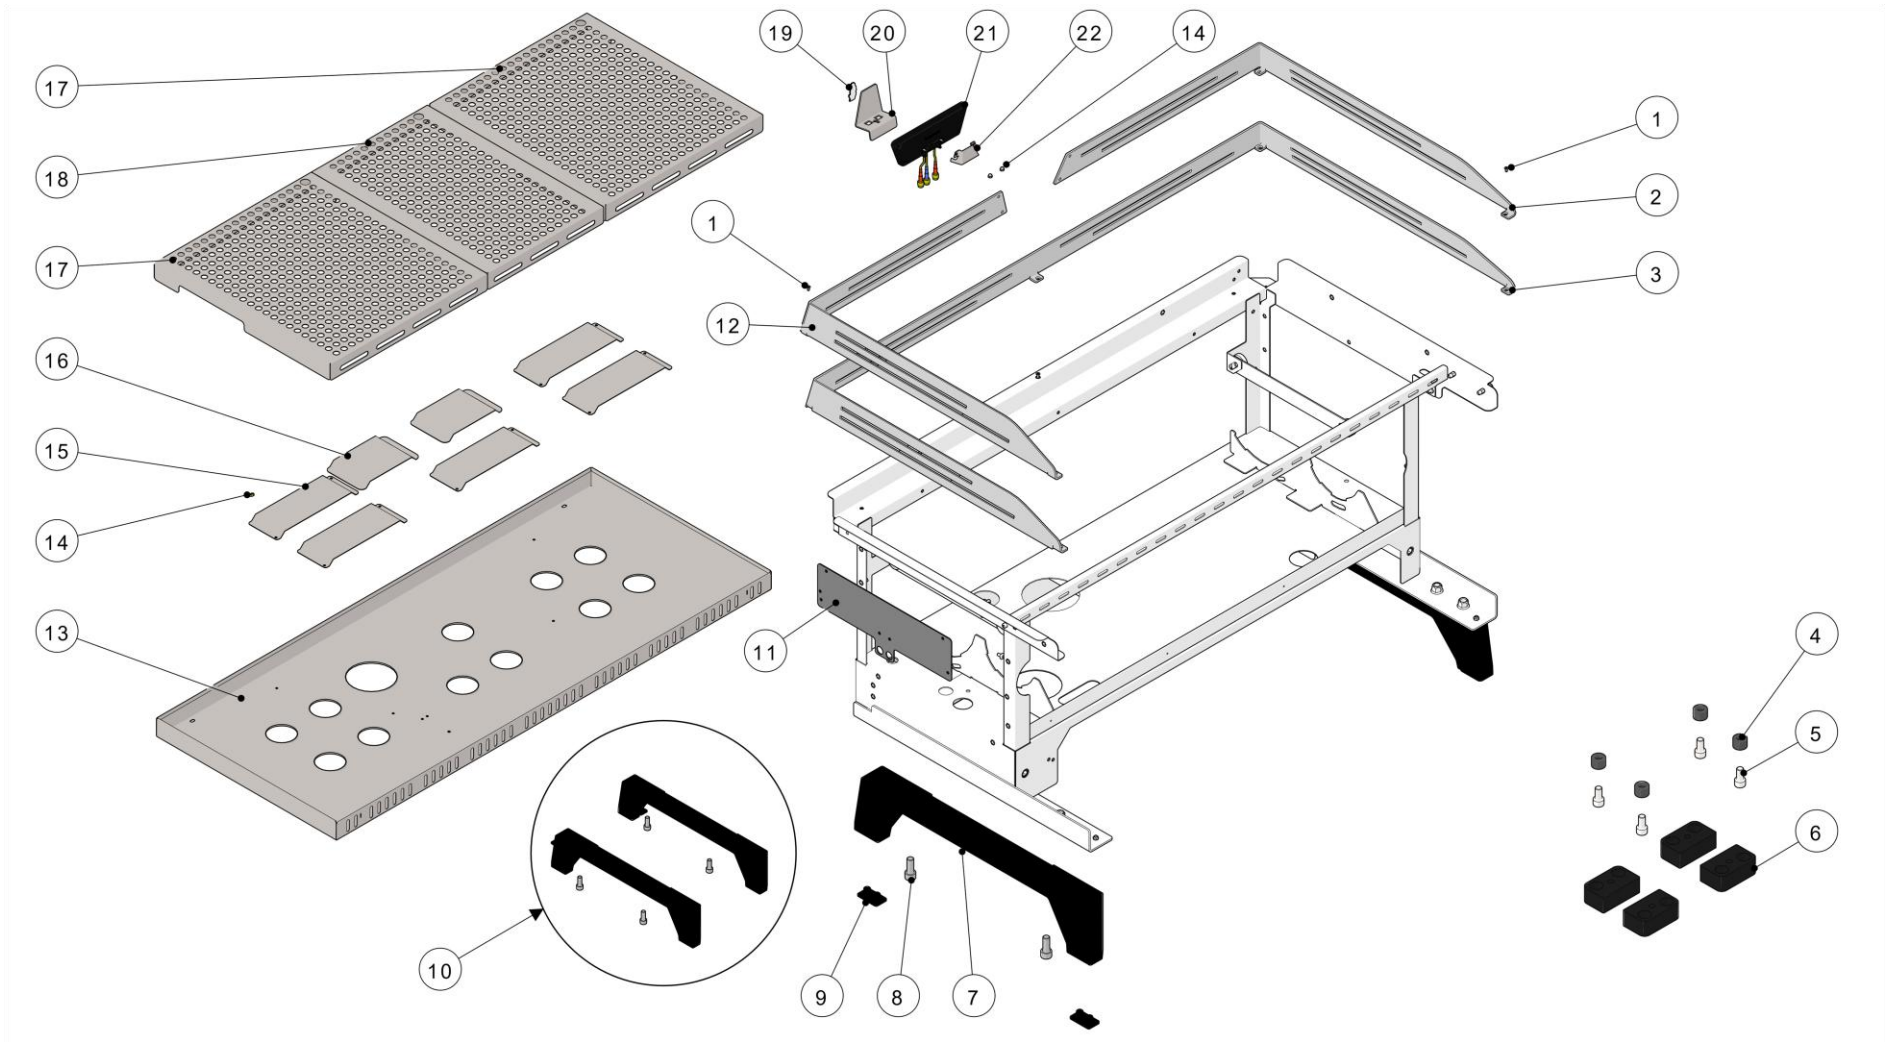

la marzocco

handmade in florence

BODY PANEL ASSEMBLY