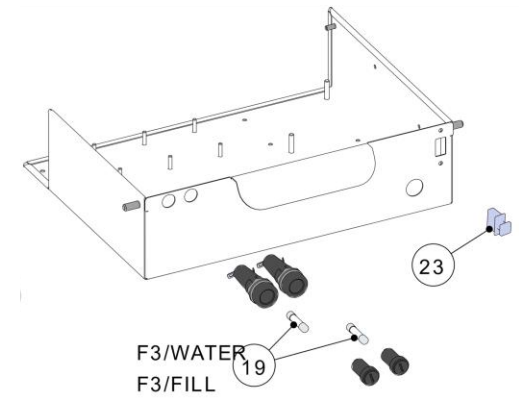

la marzocco

handmade in florence

ELECTRICAL SYSTEM AND PUMP