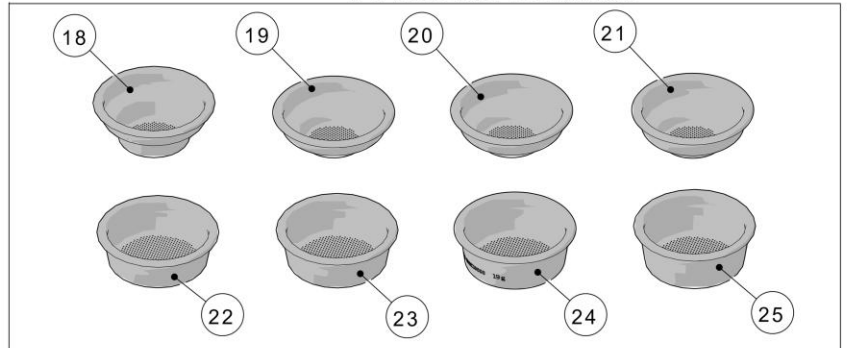

STANDARD VERSION