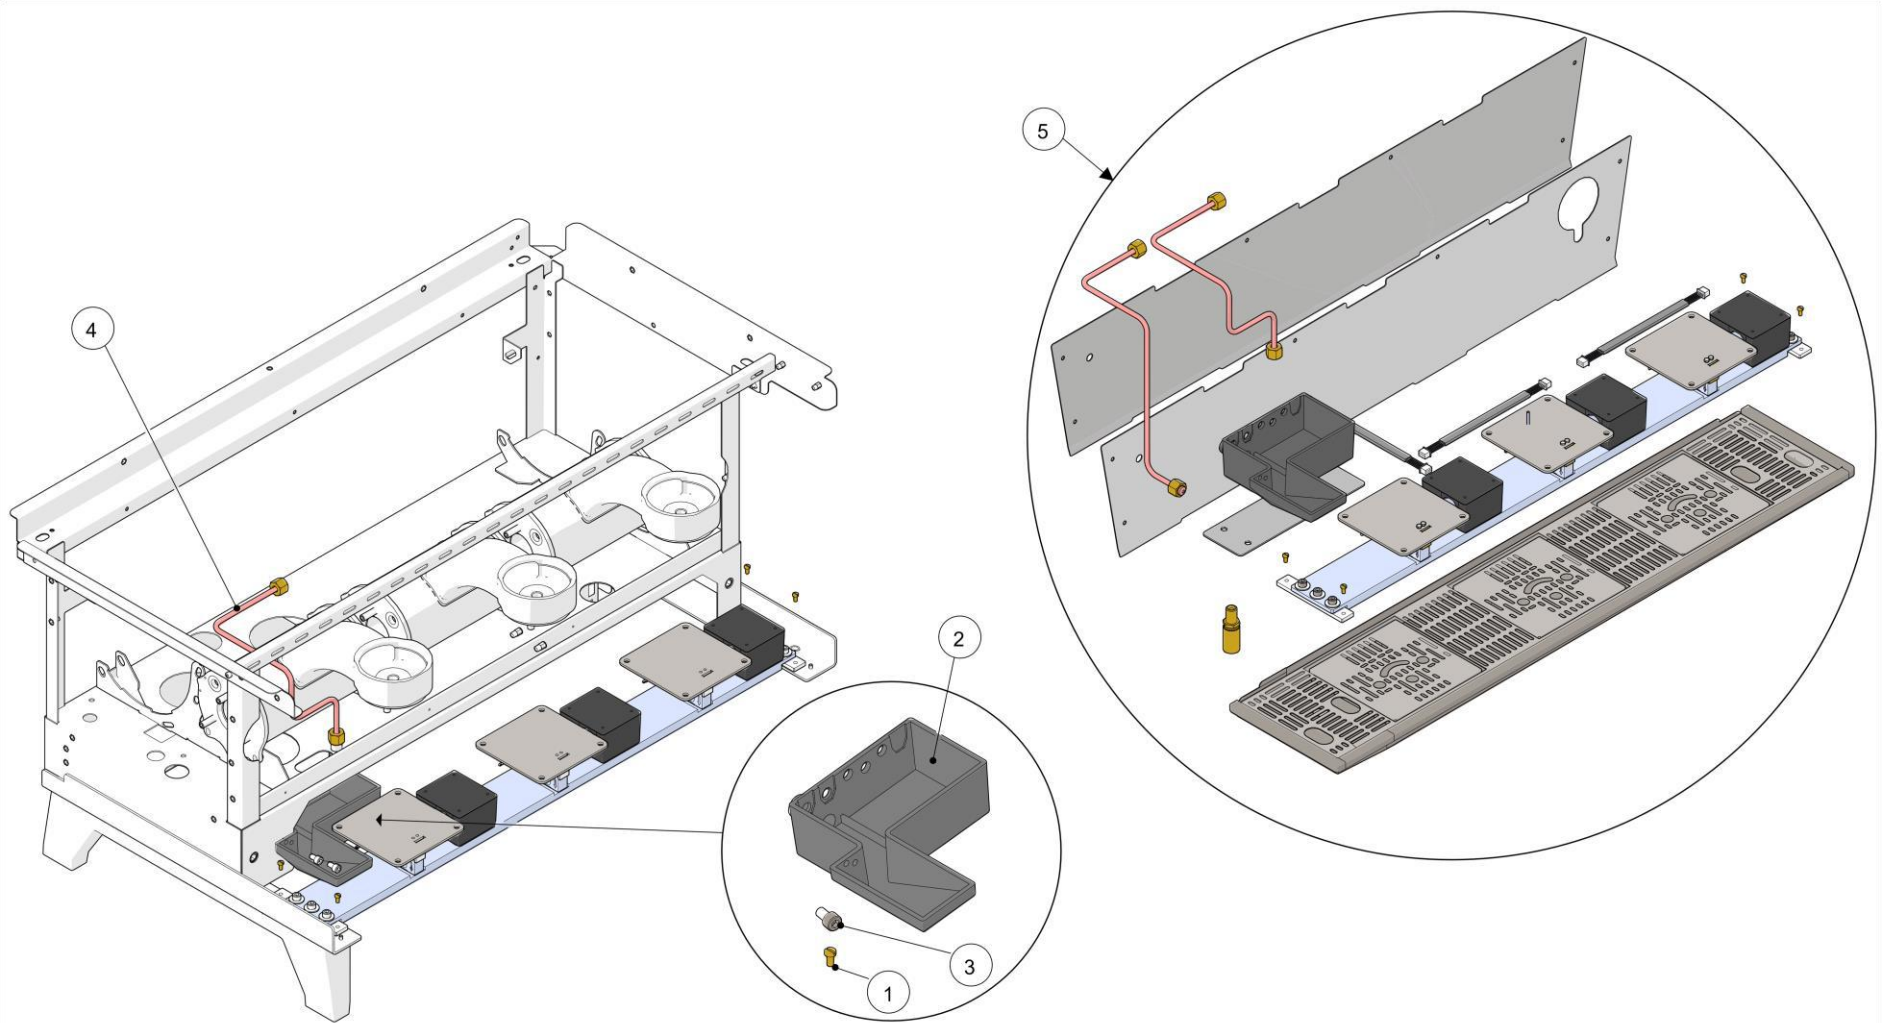

la marzocco

handmade in florence

SCALES VERSION – HYDRAULIC ASSEMBLY