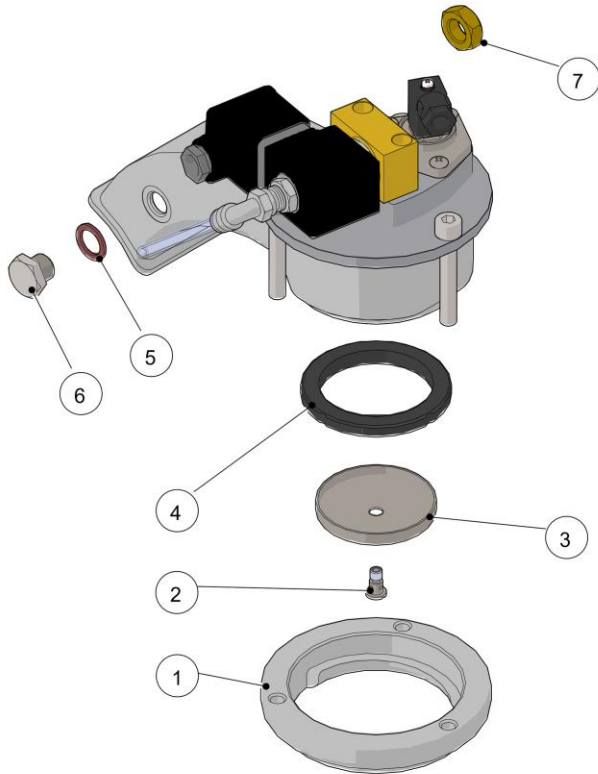

la marzocco

handmade in florence

COFFEE BOILER - GROUP