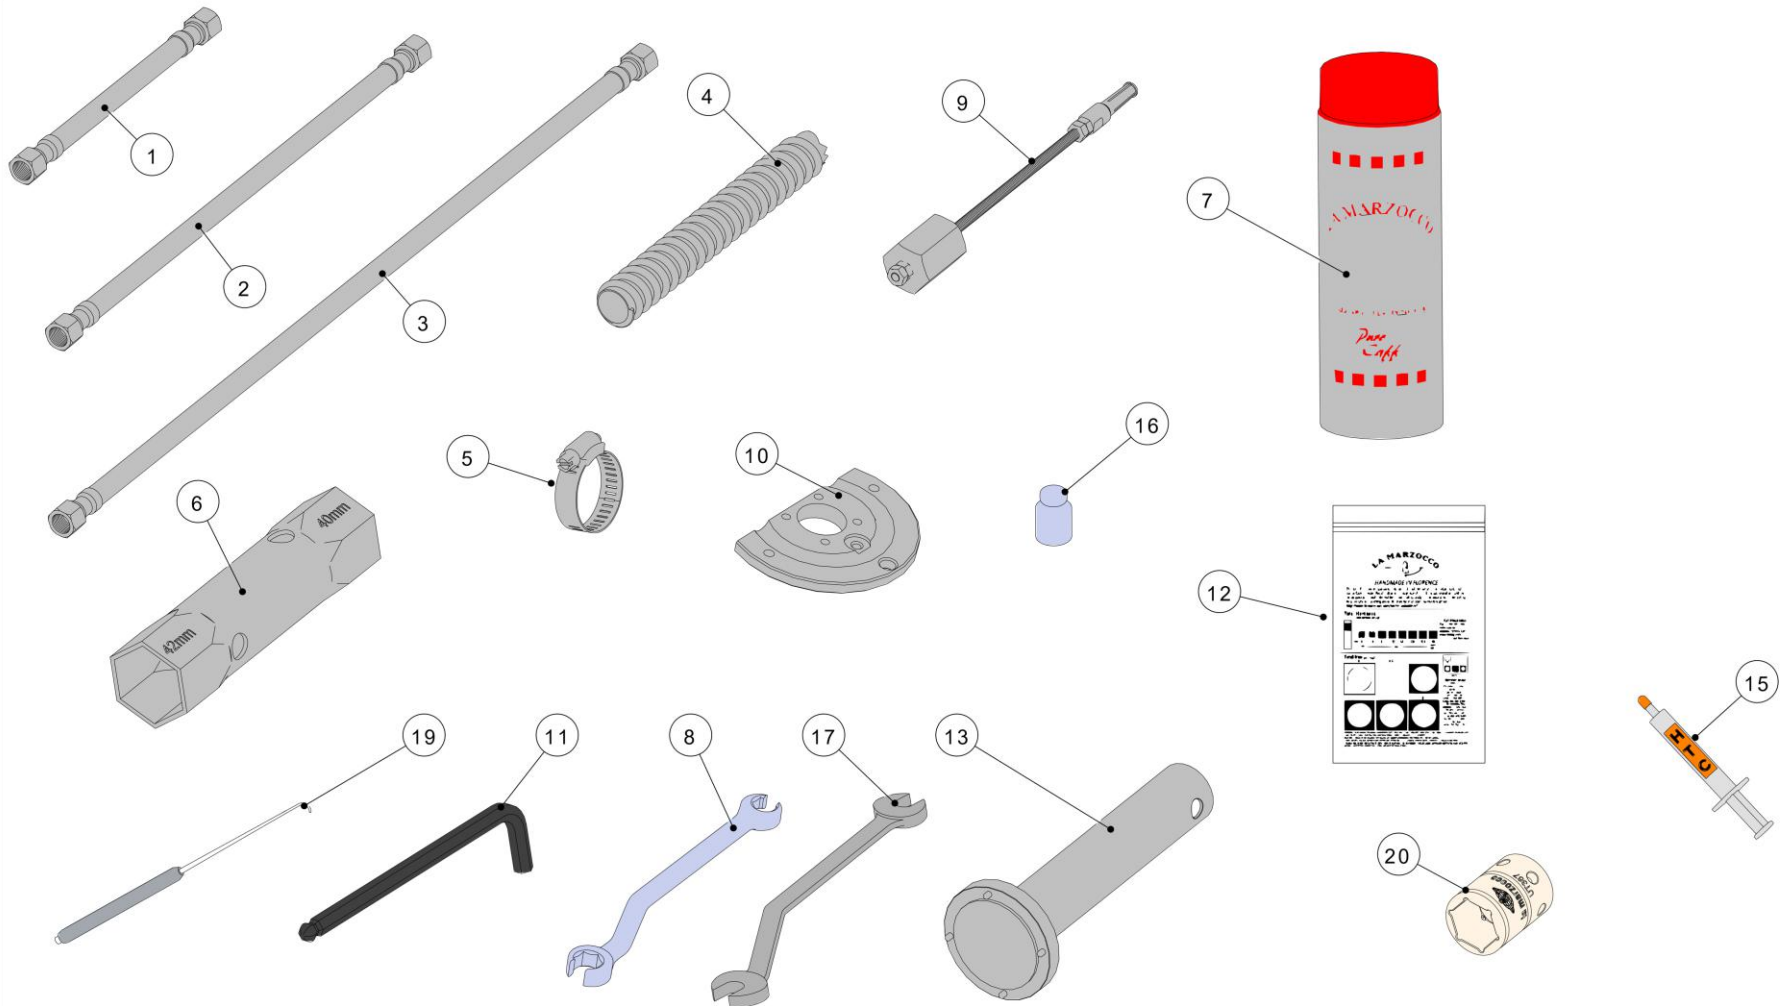

la marzocco

handmade in florence

SCALES VERSION – PORTAFILTER ASSEM.

Item	Part number	Description
0001	931-2	2 PRECISION PORTAFILTER KIT
0002	931-3	3 PRECISION PORTAFILTER KIT
0003	932	4x 17g S/S PRECISION FILTER BASKET KIT
0003	947	4x 14g S/S PRECISION FILTER BASKET KIT
0003	948	4x 21g S/S PRECISION FILTER BASKET KIT

la marzocco

handmade in florence

HOSE AND ACCESSORIES