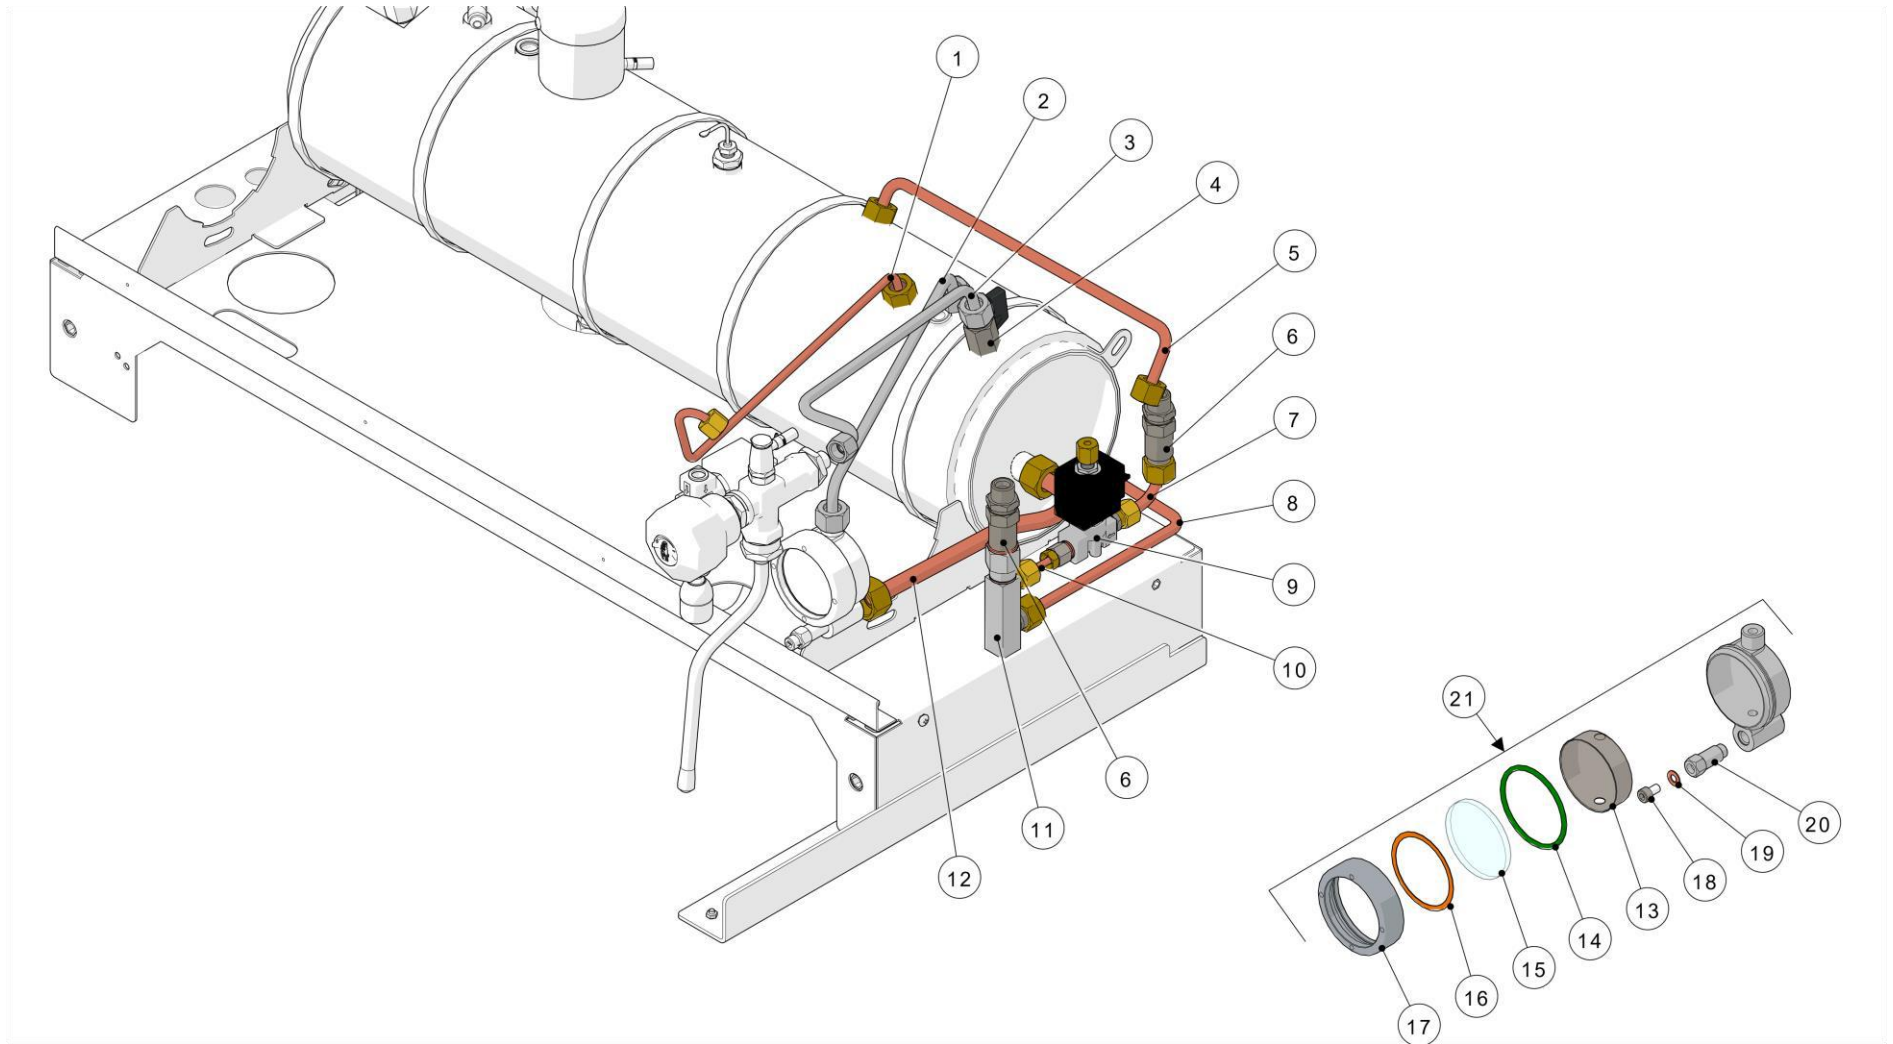

la marzocco

handmade in florence

HYDRAULIC ASSEMBLY