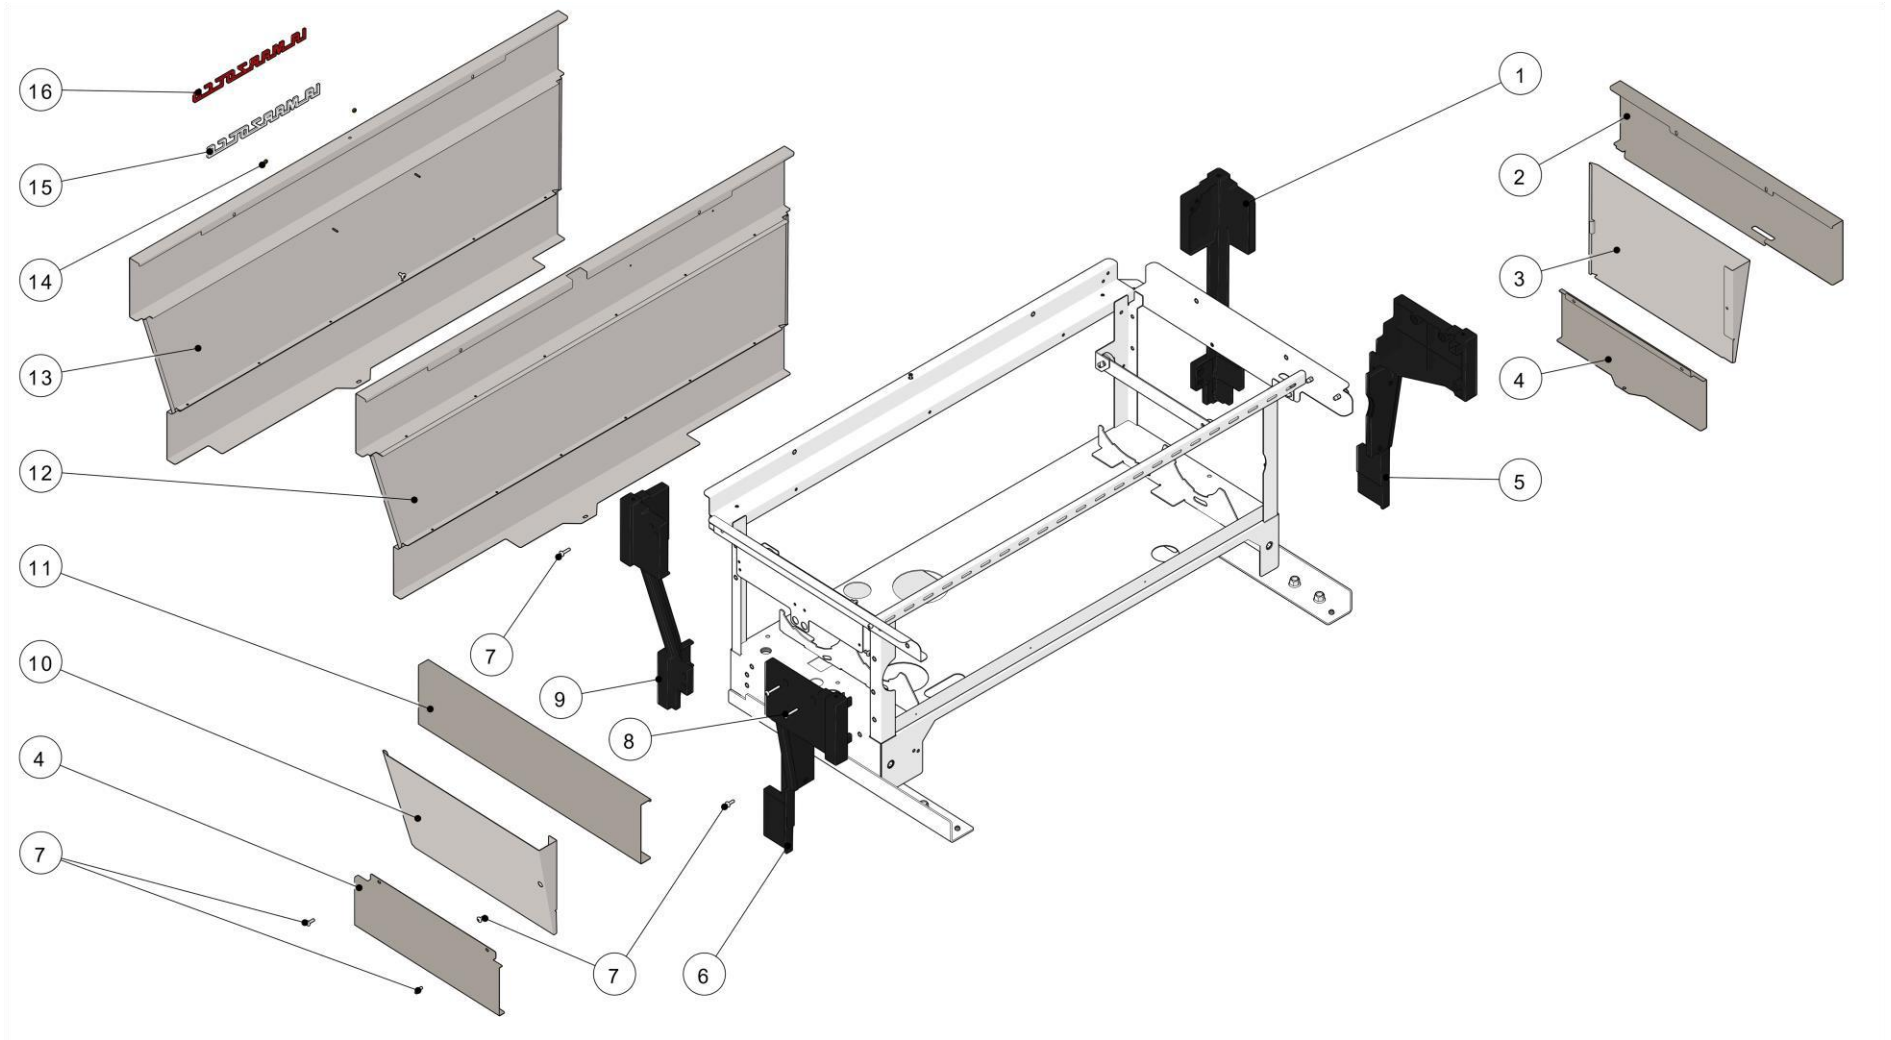

la marzocco

handmade in florence

BODY PANEL ASSEMBLY

la marzocco

handmade in florence

BODY PANEL ASSEMBLY

Item	Part number	Description
0001	C.2.034	CORNER BACK LINEA PB
0002	C.1.143.01	PANEL UPPER SIDE RIGHT LINEA PB MIX V.
0003	C.1.147	PANEL MIDDLE SIDE RIGHT LINEA PB
0004	C.1.141	PANEL LOWER SIDE LINEA PB
0005	C.2.032	CORNER RIGHT FRONT LINEA PB
0006	C.2.033	CORNER LEFT FRONT LINEA PB
0007	CL22/V	SCREW M4X12 PHILLIPS BUTTON HEAD S/S A2
0008	I.1.059	SCREW M4X30 PHILLIPS BUTTON HEAD S/S A2
0009	C.2.034	CORNER BACK LINEA PB
0010	C.1.149	PANEL MIDDLE SIDE LEFT LINEA PB
0011	C.1.144	PANEL UPPER SIDE LEFT LINEA PB
0012	C.1.145.2.03	PANEL BACK LINEA PB 2GR
0012	C.1.145.3.03	PANEL BACK LINEA PB 3GR
0012	C.1.145.4.03	PANEL BACK LINEA PB 4GR
0013	C.1.145.2.02	PANEL BACK LINEA PB 2GR
0013	C.1.145.3.02	PANEL BACK LINEA PB 3GR
0013	C.1.145.4.02	PANEL BACK LINEA PB 4GR
0014	I.1.111	NUT M2 H1,6 WR4 S/S
0015	D.4.031	LOGO LA MARZOCCO INOX WHITE LARGE
0016	D.2.007	LOGO LA MARZOCCO BACK LINEA PB RED