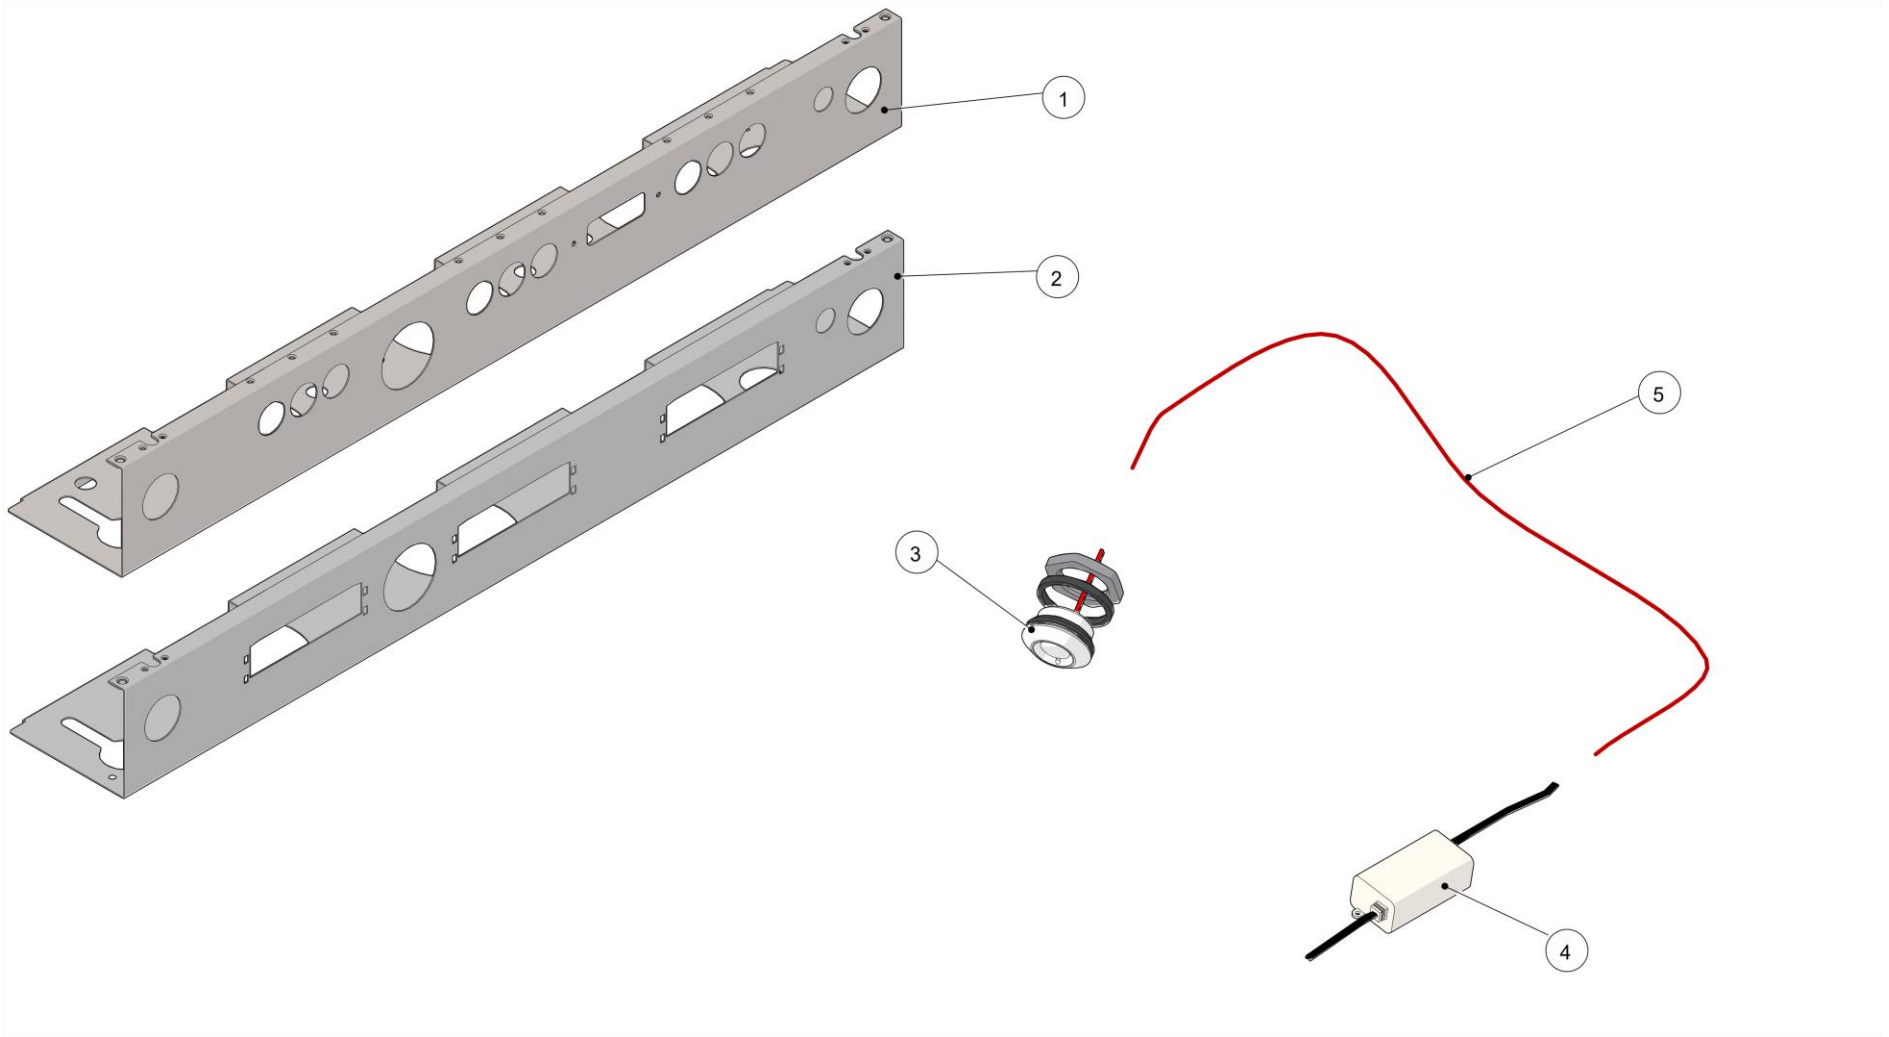

la marzocco

handmade in florence

CONTROL PANEL ASSEM. – BARISTA LIGHT