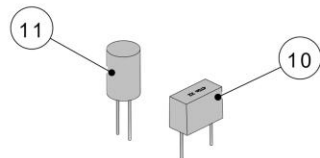

la marzocco

handmade in florence

ELECTRICAL SYSTEM AND PUMP