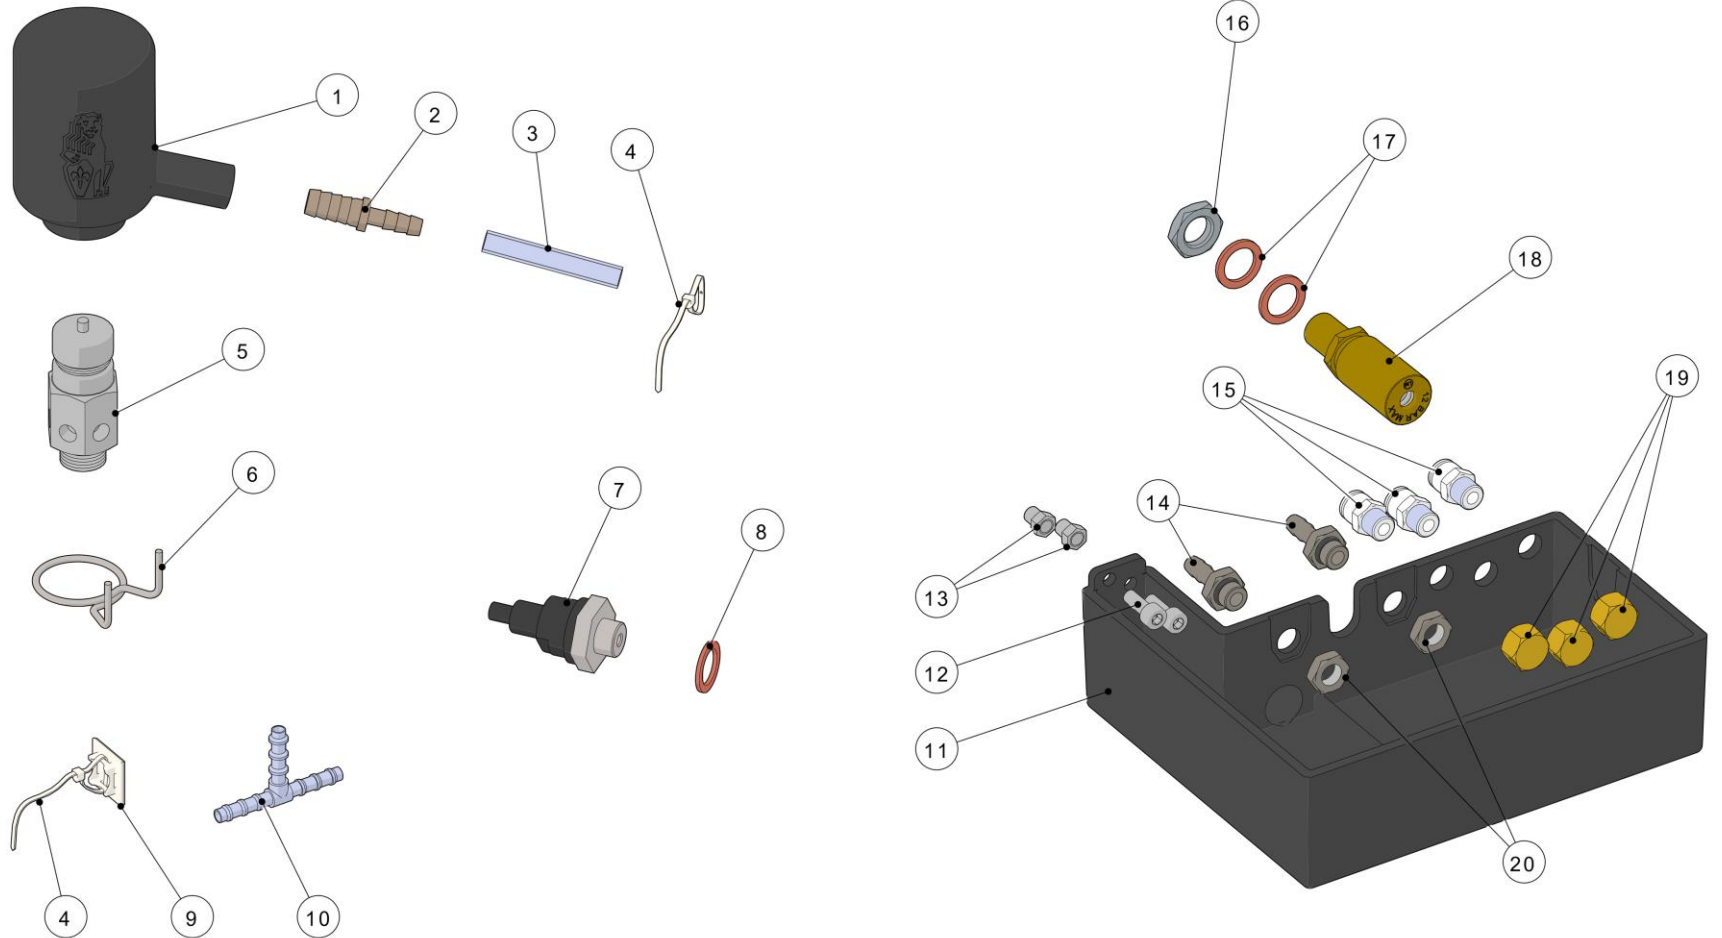

la marzocco

handmade in florence

HYDRAULIC ASSEMBLY

la marzocco

handmade in florence

HYDRAULIC ASSEMBLY

Item	Part number	Description
0001	F.6.001.01	SPACER 8,4X25X6 AL
0002	CL10L	BRACKET BOILERS 245MM
0003	T.1.154	TUBE COFFEE BOILER - EXPANSION VALVE
0003	T.1.173	TUBE EXPANSION VALVE LINEA PB W/SCALES
0003	T.1.174	TUBE EXP.V. LINEA PB MULTIPLE B./SCALES
0004	TL10	TUBE PRESSURE GAUGE - STEAM BOILER
0005	L129.01	CROSS FITTING G1/4M WR13 BRASS TREATED
0006	TL11/234	TUBE PRESSURE GAUGE - COFFEE B. 2-3-4GR
0007	TL05/3	TUBE CROSS FITTING CONNECTION 3GR
0007	TL05/4	TUBE CROSS FITTING CONNECTION 4GR
0008	L128.01	TEE FITTING G1/4M WR13 BRASS TREATED
0009	T.1.153	TUBE CHECK VALVE - COFFEE B. TEE FITTING

la marzocco

handmade in florence

FITTINGS AND VALVES

la marzocco

handmade in florence

FITTINGS AND VALVES

Item	Part number	Description
0001	F.2.062	SAFETY VALVE CLOUSURE
0002	F.8.021	HOSE CONNECTOR D10-D6 BRASS
0003	T.4.001	ANTISUCTION VALVE SILICONE TUBE
0004	L338/L100.01	CABLE TIE 120x2,5MM HIGH TEMPERATURE
0005	B.2.024.01	SAFETY VALVE G3/8 1,8 BAR NO TEA
0006	I.8.003	MOLLA A TORSIONE 2,5X32
0007	B.2.029.01	VALVE VACUUM BREAKER SMA G1/4 S/S FKM
0007	1037	REBUILD KIT VACUUM BREAKER SMA
0008	L100/1A	WASHER 13,5X19X1,5 COPPER
0009	5.V010	FASTENER ADHESIVE SUPPORT
0010	A.7.001.01	HOSE CONNECTOR TEE-SHAPE D6,3 Di4 PVDF
0011	F.1.036.01	LINEA PB DRAIN BOX
0011	F.1.037	LINEA PB DRAIN BOX 4GR
0012	I.1.011	SCREW M5X14 SOCKET CAP S/S A2
0013	I.1.041	NUT M5 H4 WR8 ZINC PLATED
0014	L292	GS/3 TUBE FITTING
0015	A.2.105	FITTING PUSH-IN 6-R1/8 BRASS TREATED
0016	L146	NUT G1/4 H4,5 WR19 BRASS
0017	L100/1A	WASHER 13,5X19X1,5 COPPER
0018	L140_C	COMPLETE EXPANSION VALVE
0019	A.1.020	DRAIN SPOUT G1/8F H9 WR14 BRASS
0020	L292/R	NUT G1/8 H4,5 WR14 BRASS NICKEL PLATED