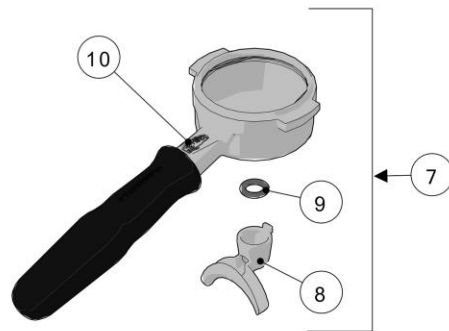

la marzocco

handmade in florence

PORTAFILTER ASSEMBLY

STAINLESS STEEL