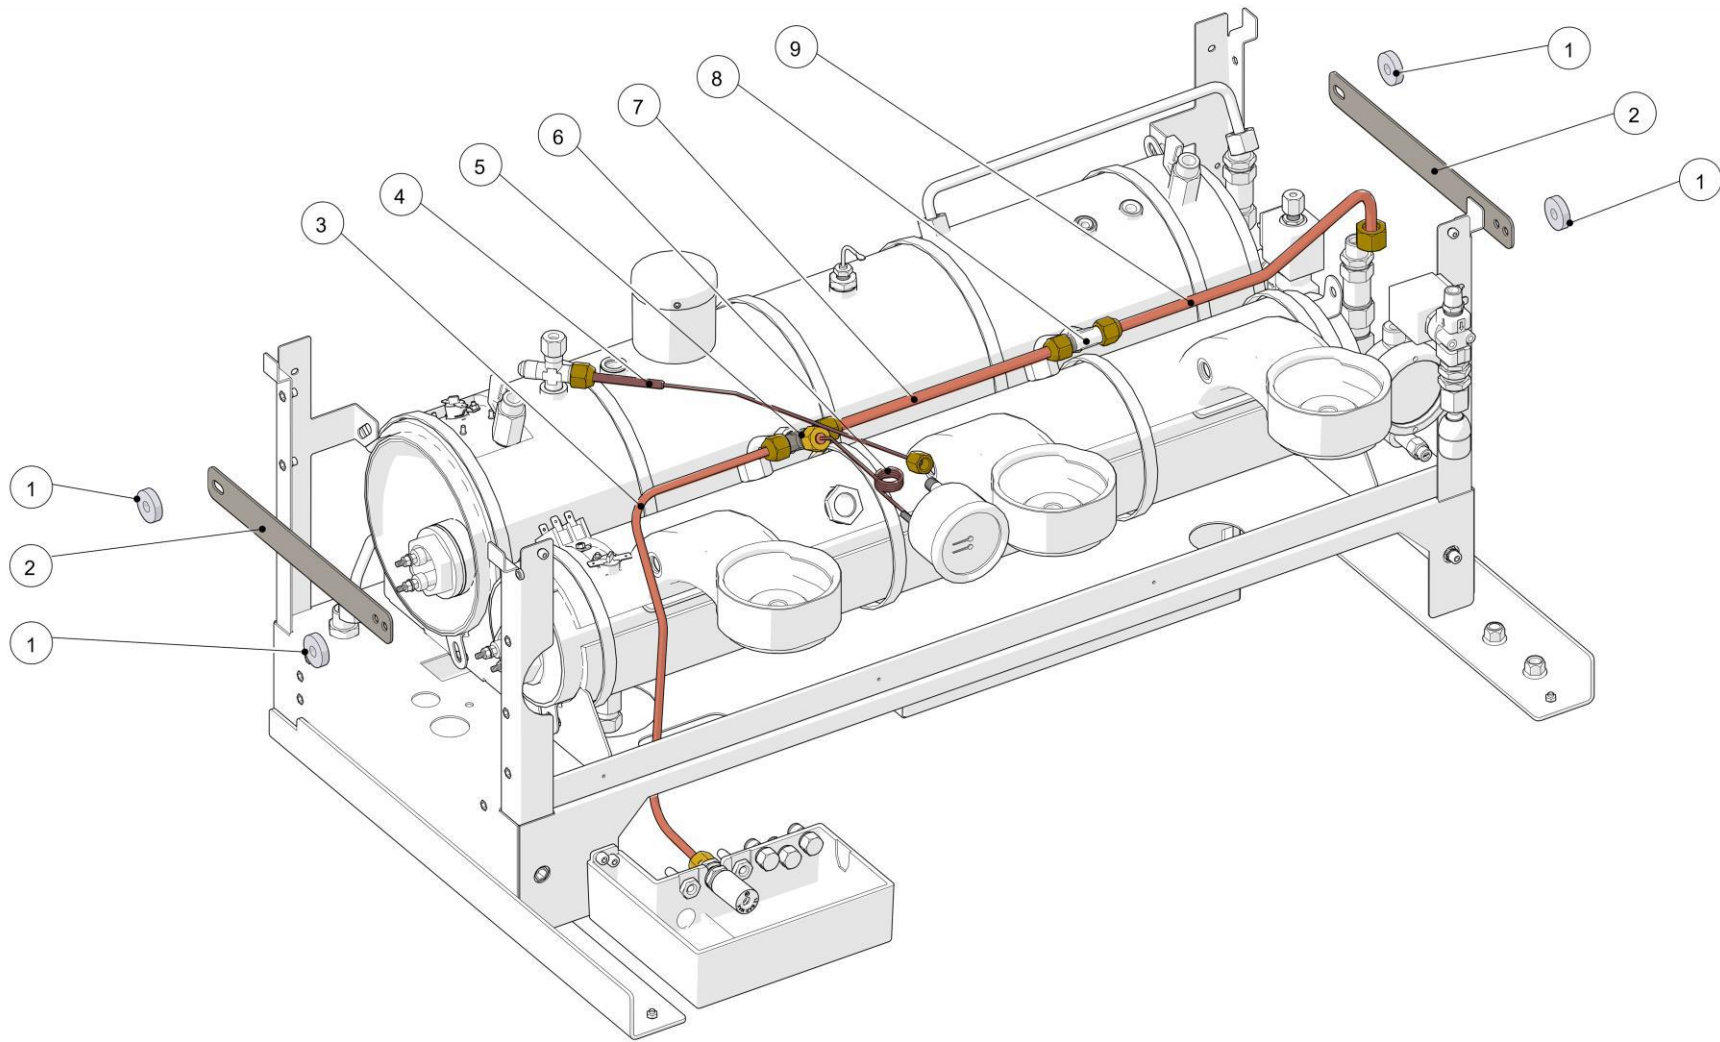

la marzocco

handmade in florence

HYDRAULIC ASSEMBLY

Item	Part number	Description
0018	L120/2	SCREW M6X10 SOCKET CAP S/S A2
0019	L120/2A	WASHER 6,3X12X1 COPPER
0020	L120/1CR	SIGHT GLASS DRAIN FITTING
0021	L120_C.02	COMPLETE SIGHT GLASS

la marzocco

handmade in florence

HYDRAULIC ASSEMBLY

la marzocco

handmade in florence

HYDRAULIC ASSEMBLY

Item	Part number	Description
0001	F.6.001.01	SPACER 8,4X25X6 AL
0002	CL10L	BRACKET BOILERS 245MM
0003	T.1.154	TUBE COFFEE BOILER - EXPANSION VALVE
0003	T.1.173	TUBE EXPANSION VALVE LINEA PB W/SCALES
0003	T.1.174	TUBE EXP.V. LINEA PB MULTIPLE B./SCALES
0004	TL10	TUBE PRESSURE GAUGE - STEAM BOILER
0005	L129.01	CROSS FITTING G1/4M WR13 BRASS TREATED
0006	TL11/234	TUBE PRESSURE GAUGE - COFFEE B. 2-3-4GR
0007	TL05/3	TUBE CROSS FITTING CONNECTION 3GR
0007	TL05/4	TUBE CROSS FITTING CONNECTION 4GR
0008	L128.01	TEE FITTING G1/4M WR13 BRASS TREATED
0009	T.1.153	TUBE CHECK VALVE - COFFEE B. TEE FITTING