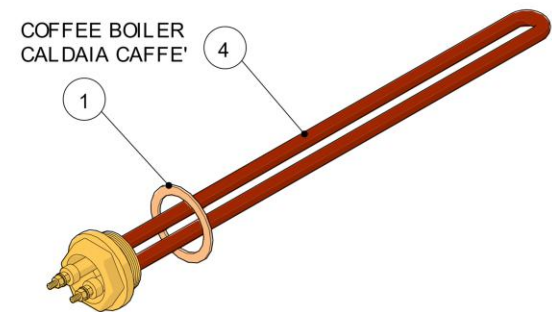

la marzocco

handmade in florence

HEATING ELEMENTS