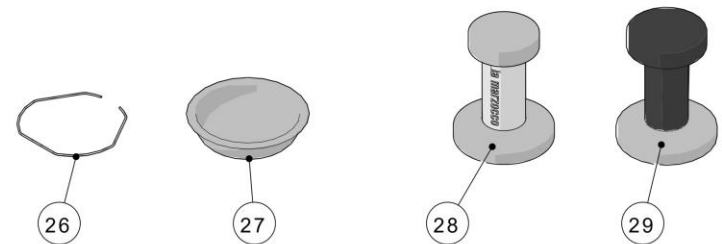

STANDARD VERSION