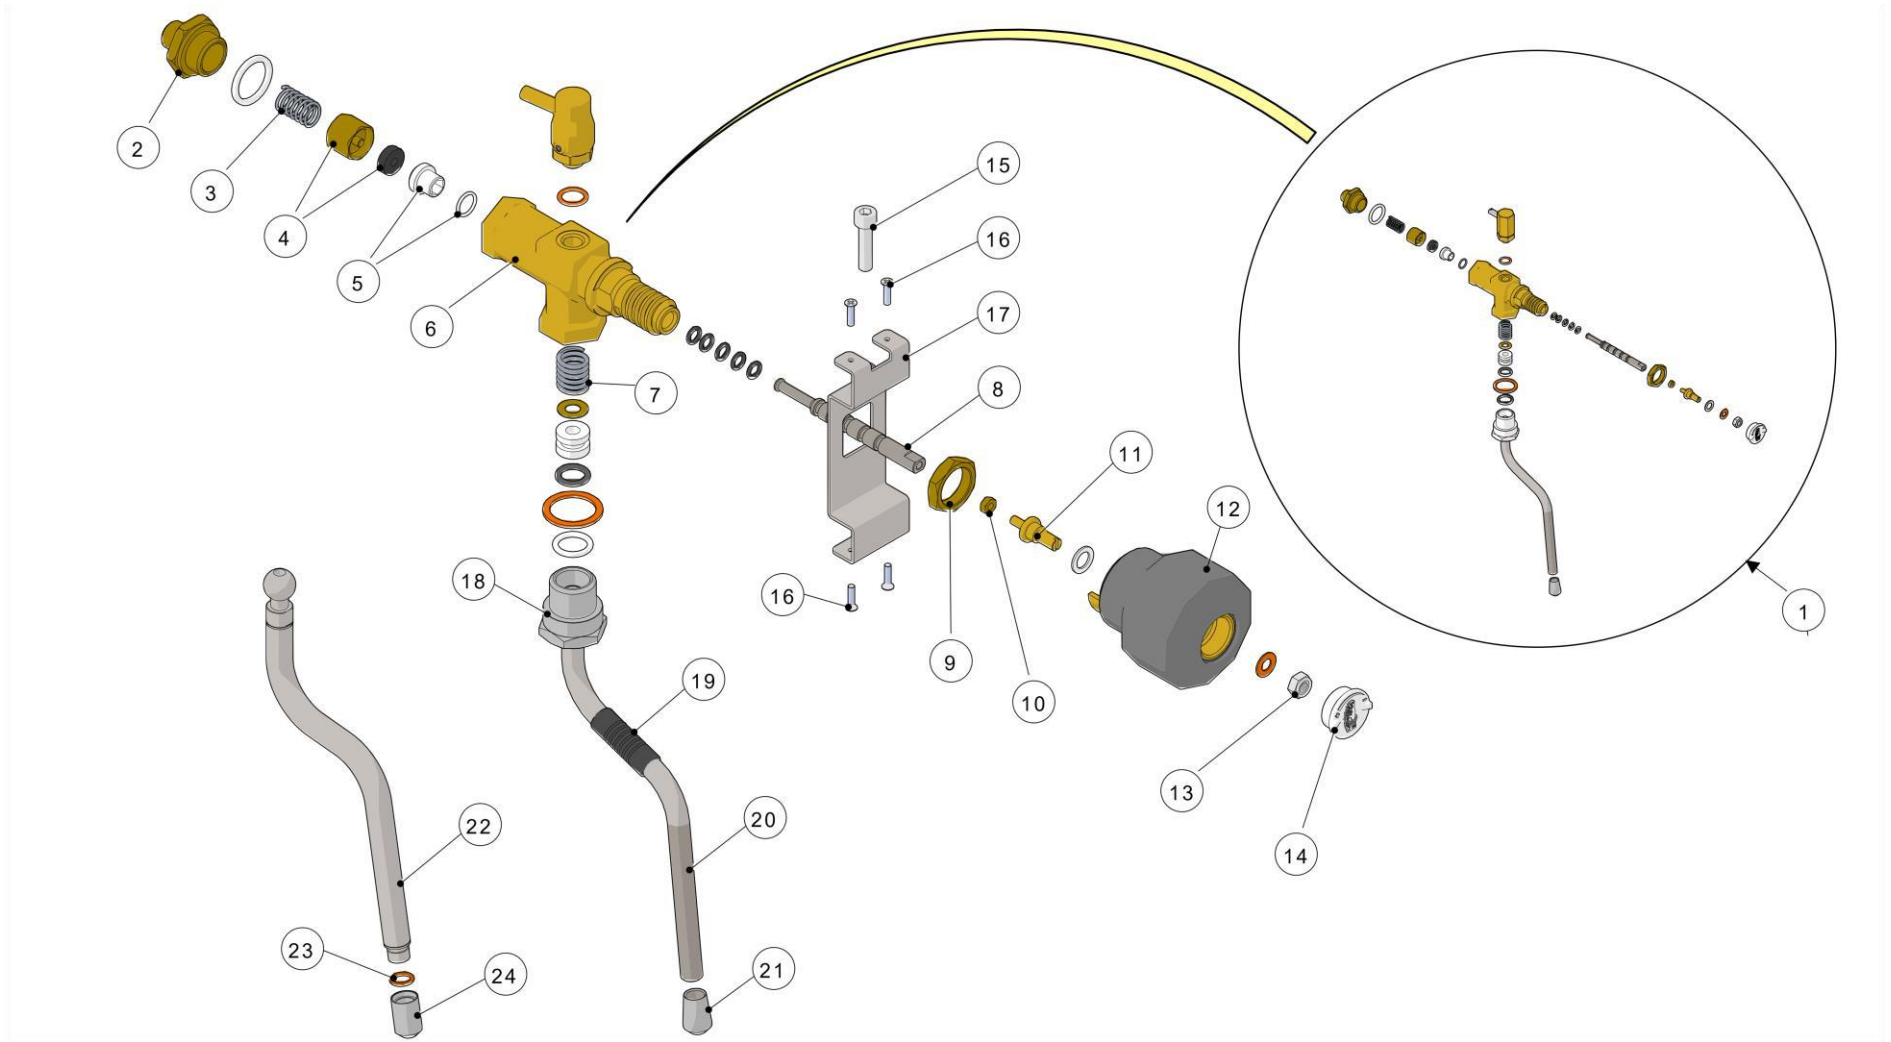

la marzocco

handmade in florence

CONTROL PANEL ASSEMBLY

la marzocco

handmade in florence

CONTROL PANEL ASSEMBLY

Item	Part number	Description
0001	I.1.006	SCREW M4X8 PHILLIPS BUTTON HEAD S/S A2
0002	C.2.020	HANDLE PADDLE LINEA
0002	C.2.020.MW	MAPLE PADDLE HANDLE
0002	C.2.020.WW	WALNUT PADDLE HANDLE
0003	C.1.267	LEVER S/S CONICAL PADDLE VALVE LINEA PB
0004	C.2.022	LINEA PB PADDLE COVER W/LID
0005	F.1.075	GLASS TIMER LINEA PB MP
0006	E.1.029	TIMER 2 DIGIT RED
0007	I.1.086	SELFTAP.SCREW 2,2X6,5 PHIL.ROUND-PAN S/S
0008	C.1.154.2	PANEL CONTROL LINEA PB 2MP
0008	C.1.154.3	PANEL CONTROL LINEA PB 3MP
0008	C.1.154.4	PANEL CONTROL LINEA PB 4MP
0009	ROND_DENT_4	TOOTH LOCK WASHER 4X8X1 GALVANIZED
0010	DADO4M	NUT M4 H3 WR7 BRASS
0011	F.1.200.01	BOX DISPLAY O-LED FLAT
0012	E.1.024	DISPLAY OLED RED LINEA PB
0013	F.1.217	GLASS DIPLAY OLED FLAT SP.3 TRASP
0014	C.1.139	ELECTRONIC BOX LINEA PB MP
0015	E.2.053	KEYPAD LINEA PB MP

la marzocco

handmade in florence

STEAM AND HOT WATER ASSEMBLY

la marzocco

handmade in florence

STEAM AND HOT WATER ASSEMBLY

Item	Part number	Description
0001	B.1.008.R	LINEA PB STEAM VALVE COMPL.
0002	A.2.027	FITTING G1/4M-W19M WR26 BRASS TR.
0003	F.3.005	SPRING COMPRESSION 1,3X11,9X29,5 S/S
0004	B.2.010	STEAM VALVE SEAL ASSEMBLY
0005	F.3.007.R	S/S STEAM VALVE SEAT W/ GASKET
0006	A.1.024	LINEA PB STEAM VALVE BODY
0007	F.3.004	SPRING COMPRESSION 2X14,6X26,5 S/S
0008	A.5.018	LINEA PB STEAM VALVE SHAFT
0009	L037/D	NUT G1/2 H6 WR24 BRASS
0010	DADO4M	NUT M4 H3 WR7 BRASS
0011	A.1.022	STEAM VALVE SHAFT EXTENSION
0012	F.1.034.01	LINEA PB STEAM VALVE KNOB
0013	I.1.046	SELF LOCK NUT M6 H5 WR10 S/S A2
0014	F.1.035	CAP M20X1 KNOB STEAM VALVE LINEA PB
0015	I.1.074	SCREW M6X26 SOCKET CAP S/S A2
0016	I.1.045	SCREW M3X12 PHILLIPS COUNTERSUNK S/S A2
0017	C.1.158	BRACKET STEAM VALVE LINEA PB
0018	A.1.005	STEAM WAND ADAPTOR
0019	L171/G	STEAM WAND RUBBER
0020	T.2.001	STEAM WAND S/S
0021	L173	STEAM TIP D1,5