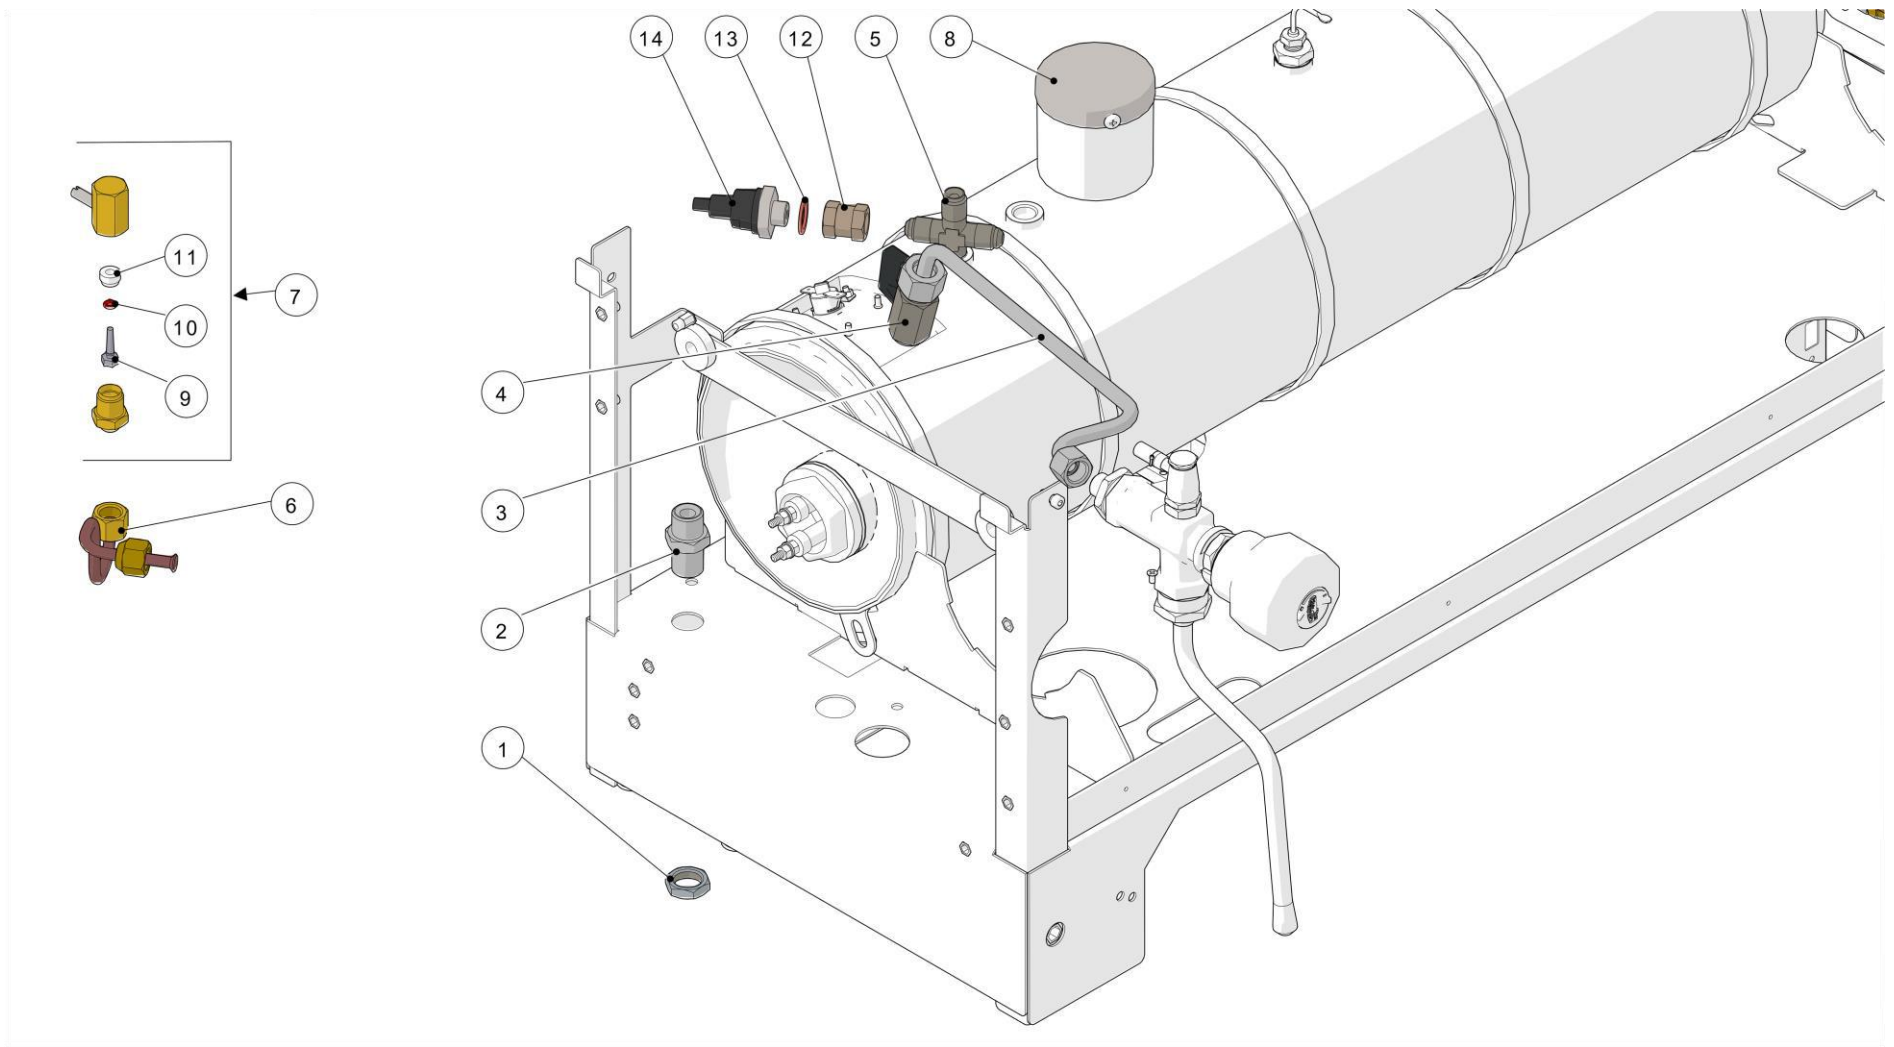

la marzocco

handmade in florence

HYDRAULIC ASSEMBLY