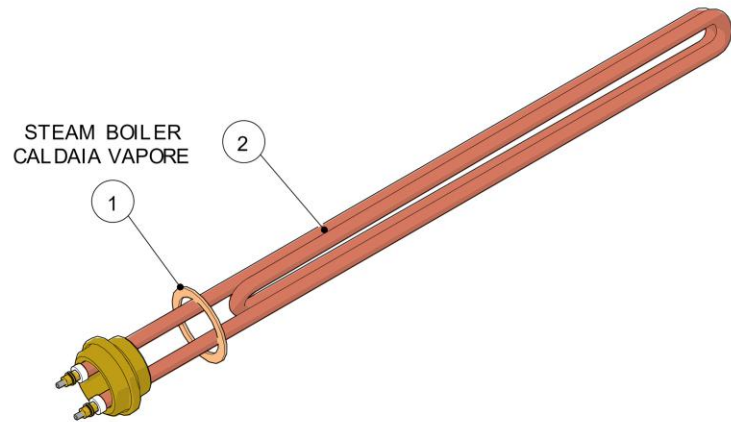

la marzocco

handmade in florence

HEATING ELEMENTS