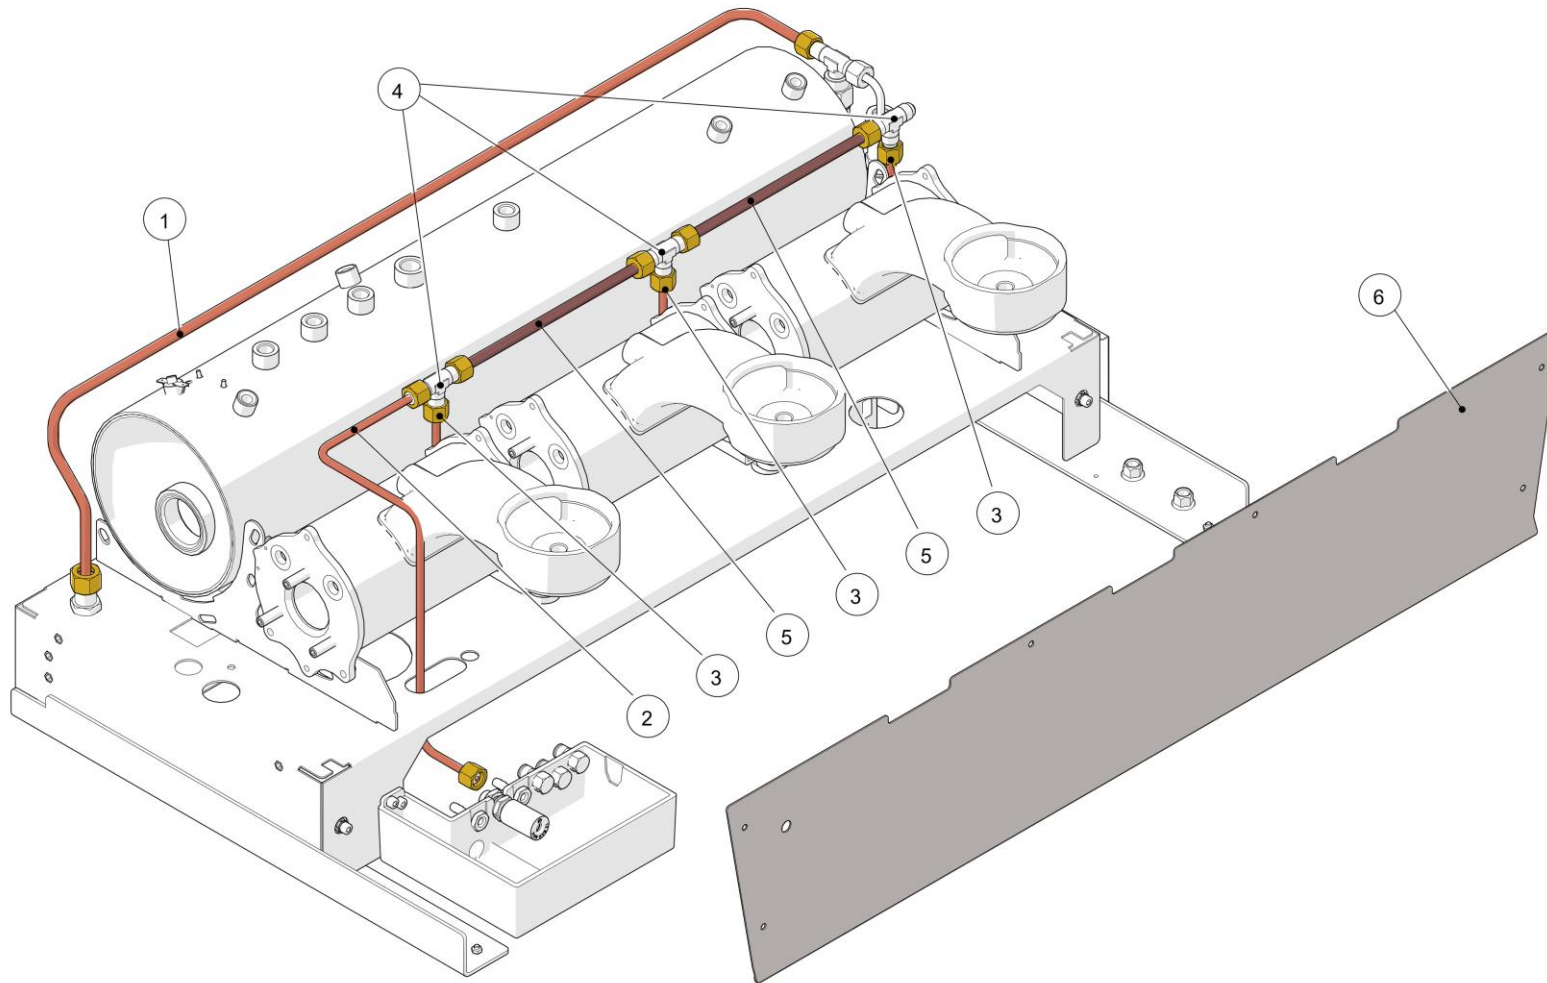

la marzocco

handmade in florence

X VERSION – HYDRAULIC ASSEMBLY