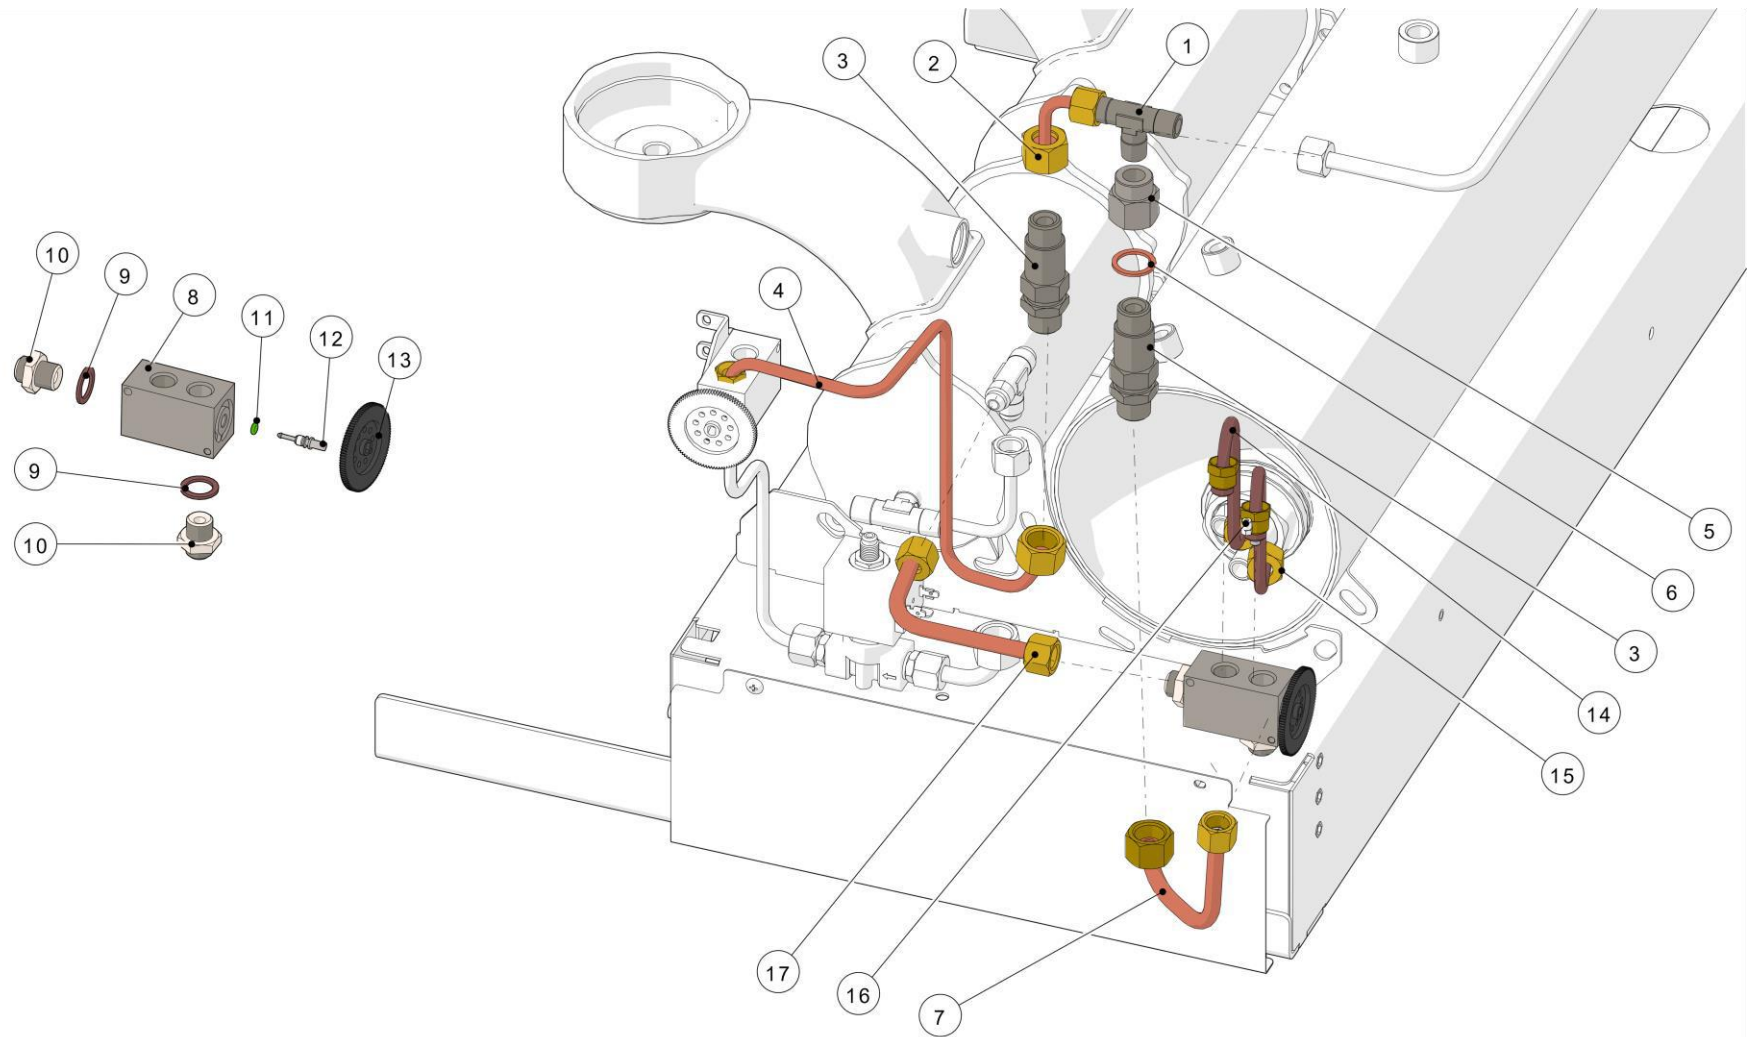

la marzocco

handmade in florence

X VERSION – HYDRAULIC ASSEMBLY

la marzocco

handmade in florence

X VERSION – HYDRAULIC ASSEMBLY

Item	Part number	Description
0001	T.1.091.2	TUBE WATER IN. - CHECK V. LINEA PB 2GR
0001	T.1.091.3	TUBE WATER IN. - CHECK V. LINEA PB 3GR
0001	T.1.091.4	TUBE WATER IN. - CHECK V. LINEA PB 4GR
0002	T.1.081	TUBE COFFEE BOILER - EXPANSION VALVE
0003	T.2.113	TUBE CHECK VALVE -AUOFILL SOLENOID V.GS3
0004	A.2.002.01	TEE FITTING R1/4M WR13 BRASS TREATED
0005	T.1.113	TUBE COFFEE B. CONNECTION STRADA MP
0006	C.1.218.2	PANEL SWITCH LINEA PB 2GR NO SIGHT GLASS
0006	C.1.218.3	PANEL SWITCH LINEA PB 3GR NO SIGHT GLASS
0006	C.1.218.4	PANEL SWITCH LINEA PB 4GR NO SIGHT GLASS

la marzocco

handmade in florence

X VERSION – HYDRAULIC ASSEMBLY

la marzocco

handmade in florence

X VERSION – HYDRAULIC ASSEMBLY

Item	Part number	Description
0001	A.2.002.01	TEE FITTING R1/4M WR13 BRASS TREATED
0002	T.1.005	TUBE CHECK VALVE - TEE FITTING GB5
0003	L032/P.01	CHECK VALVE G3/8M TREATED
0004	T.1.082	TUBE CHECK VALVE - MIXING VALVE LINEA PB
0005	A.2.004.01	FITTING G1/4F-G3/8F WR22 BRASS TREATED
0006	L180/1	WASHER 22X17X1,5 COPPER
0007	T.1.104	TUBE CHECK V. - COFFEE MIXING V. STRADA
0008	B.2.007.02	MIXING VALVE BODY TR.
0009	L100/1A	WASHER 13,5X19X1,5 COPPER
0010	A.5.019	NIPPLE G1/4M-G1/4M WR19 H21,5 S/S
0011	H.1.007.01	O-RING 1,78x2,9 FKM 70 ShA
0012	F.3.008	THERMOSTATIC VALVE PIN
0013	F.1.026	GROUP WIRE PROTECTION STRADA
0014	T.1.106	TUBE MIXING VALVE - PRE-HEATER STRADA
0015	T.1.107	TUBE PRE-HEATER - MIXING VALVE STRADA
0016	B.2.011.01	GICLEUR 1,5 M5 CH5 BRASS TREATED
0017	T.1.080	TUBE MIX V. - COFFEE B. TEE LINEA PB