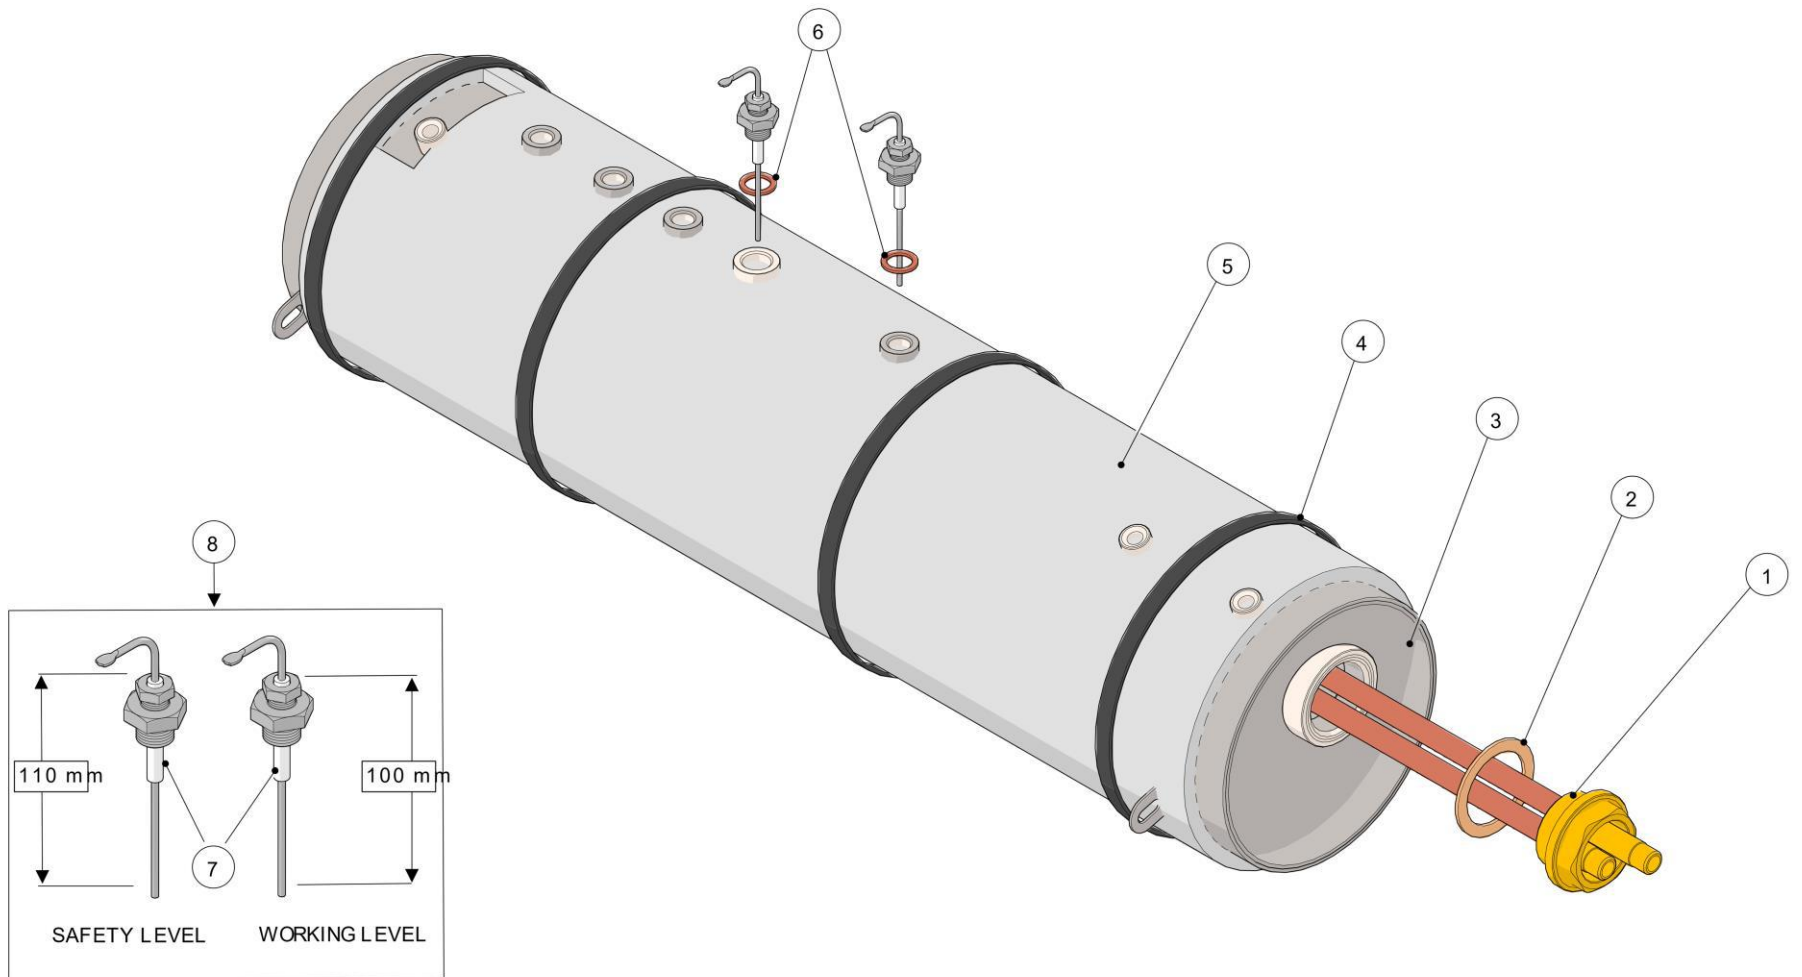

la marzocco

handmade in florence

STEAM BOILER

Item	Part number	Description
0019	I.1.058	SCREW M6X20 HEX HEAD S/S
0020	E.5.005	SAFETY THERMOSTAT 2P TRIP FREE 130C 600V
15A	LA052/1	TEFLON INSULATOR PROBE
15B	LA052/A	AUTOFILL PROBE GASKET
4A	L276.01	SAFETY THERMOSTAT 1P TRIP FREE 130C 250V
4B	L276.01S	L276.01 BRACKET

la marzocco

handmade in florence

X VERSION – STEAM BOILER ASSEMBLY