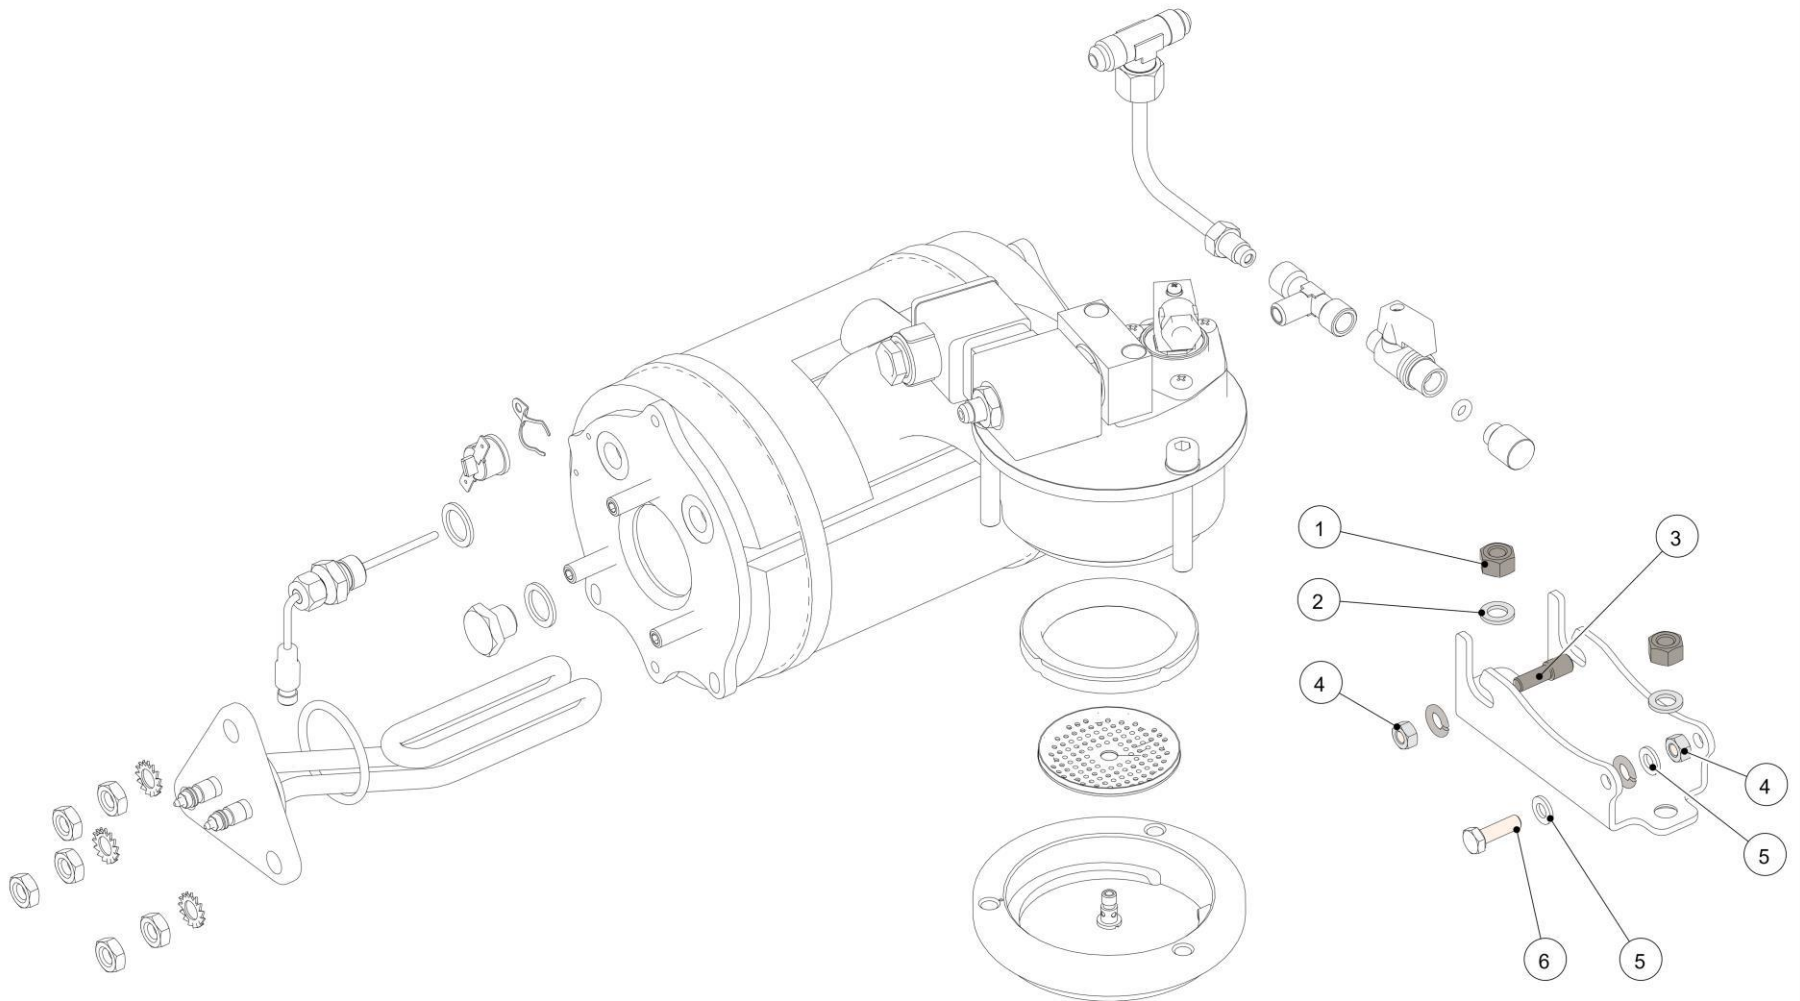

la marzocco

handmade in florence

X – VERSION – COFFEE BOILER ASSEMBLY