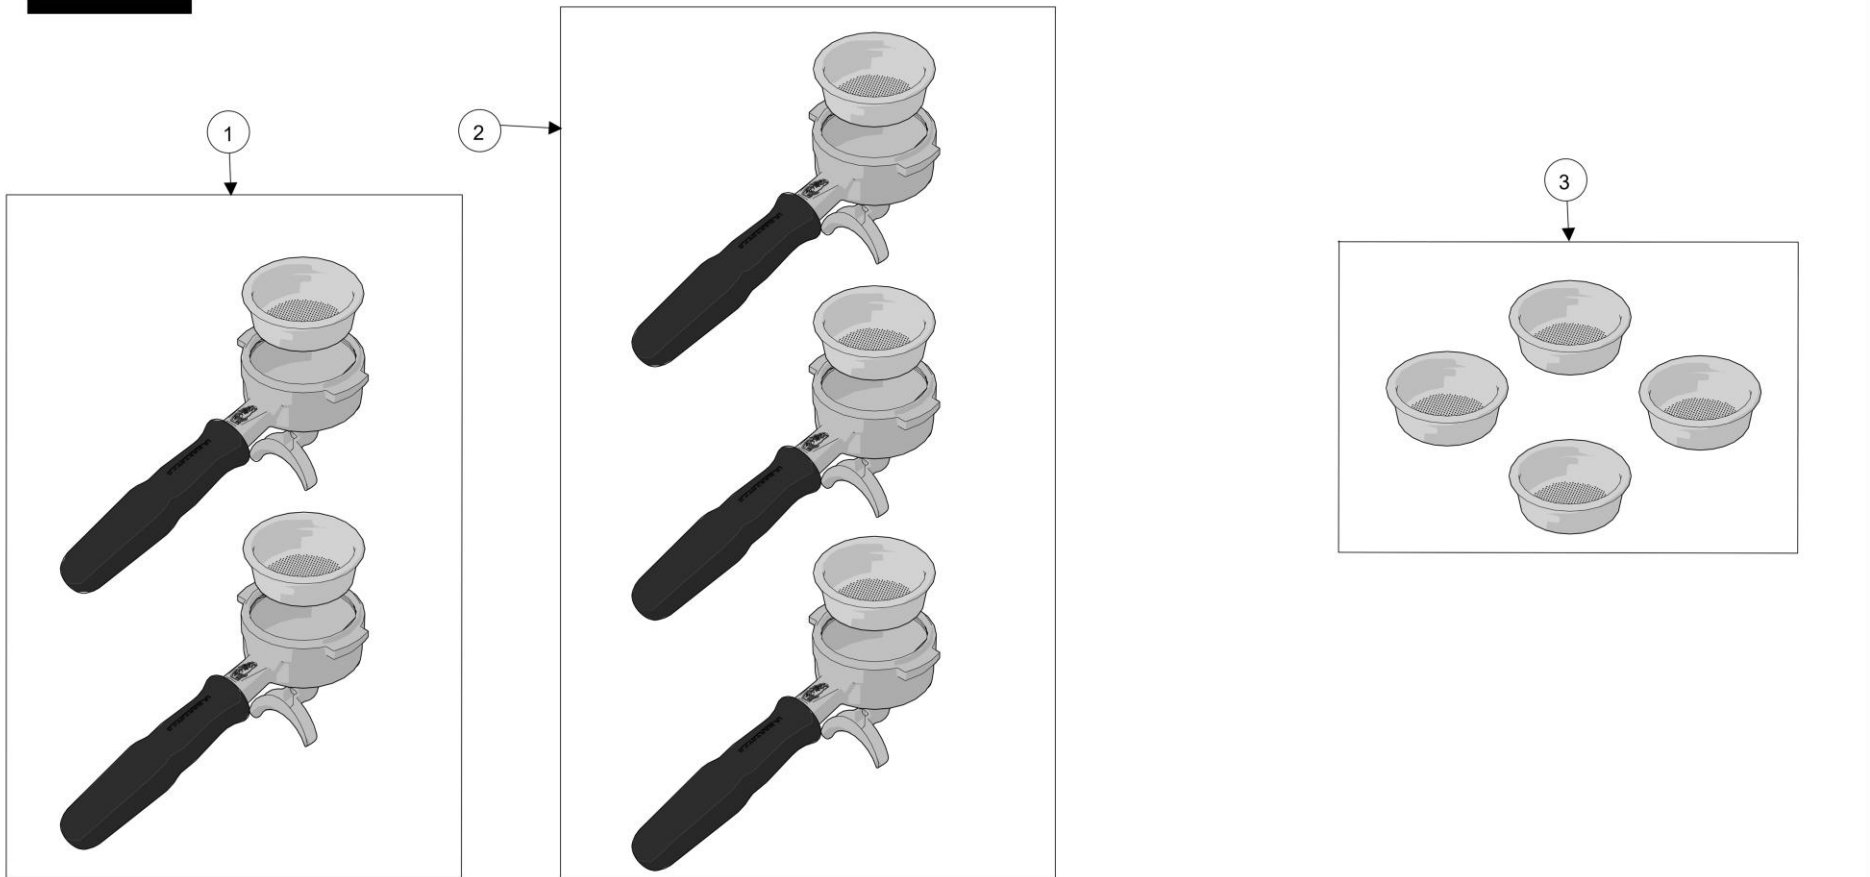

la marzocco

handmade in florence

PORTAFILTER ASSEMBLY

FIXED SPOUT

RIDGELESS

X - TESTED & CERTIFIED

la marzocco

handmade in florence

PORTAFILTER ASSEMBLY

Item	Part number	Description
0001	A.5.078	PORTAFILTER FIXED SINGLE SPOUT
0002	A.5.126	PORTAFILTER FIXED SINGLE SPOUT MAPLE
0002	A.5.128	PORTAFILTER FIXED SINGLE SPOUT WALNUT
0003	A.5.079	PORTAFILTER FIXED DOUBLE SPOUT
0004	A.5.127	PORTAFILTER FIXED DOUBLE SPOUT MAPLE
0004	A.5.129	PORTAFILTER FIXED DOUBLE SPOUT WALNUT
0005	L111/2MW.R	PORTAFILTER DOUBLE SPOUT MAPLE
0005	L111/2WW.R	PORTAFILTER DOUBLE SPOUT WALNUT
0006	L111/1MW.R	PORTAFILTER SINGLE SPOUT MAPLE
0006	L111/1WW.R	PORTAFILTER SINGLE SPOUT WALNUT
0007	L111/X.01	PORTAFILTER NAKED
0008	A.5.060	PORTAFILTER NAKED WALNUT
0008	A.5.061	PORTAFILTER NAKED MAPLE
0009	F.3.080	FILTER 14 GR RIDGELESS
0010	F.3.079	FILTER 17 GR RIDGELESS
0011	F.3.081	FILTER 21 GR RIDGELESS
0012	F.3.054.X	FILTER 7 GR X ITALIA
0013	F.3.029.X	FILTER 7 GR X
0014	F.3.028.X	FILTER 14 GR X
0015	F.3.027.X	FILTER 17 GR X
0016	F.3.026.X	FILTER 21 GR X

la marzocco

handmade in florence

SCALES VERSION – PORTAFILTER ASSEM.

la marzocco

handmade in florence

SCALES VERSION – PORTAFILTER ASSEM.

Item	Part number	Description
0001	931-2	2 PRECISION PORTAFILTER KIT
0002	931-3	3 PRECISION PORTAFILTER KIT
0003	932	4x 17g S/S PRECISION FILTER BASKET KIT
0003	947	4x 14g S/S PRECISION FILTER BASKET KIT
0003	948	4x 21g S/S PRECISION FILTER BASKET KIT