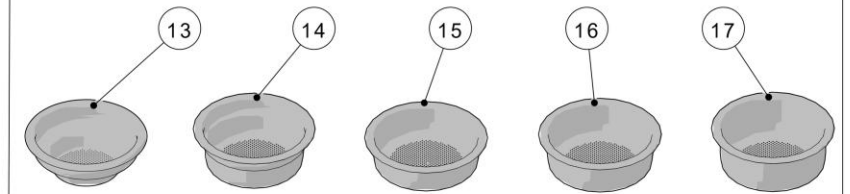

la marzocco

handmade in florence

PORTAFILTER ASSEMBLY

STAINLESS STEEL

FOR LA MARZOCO SWIFT GRINDER

STANDARD VERSION

la marzocco

handmade in florence