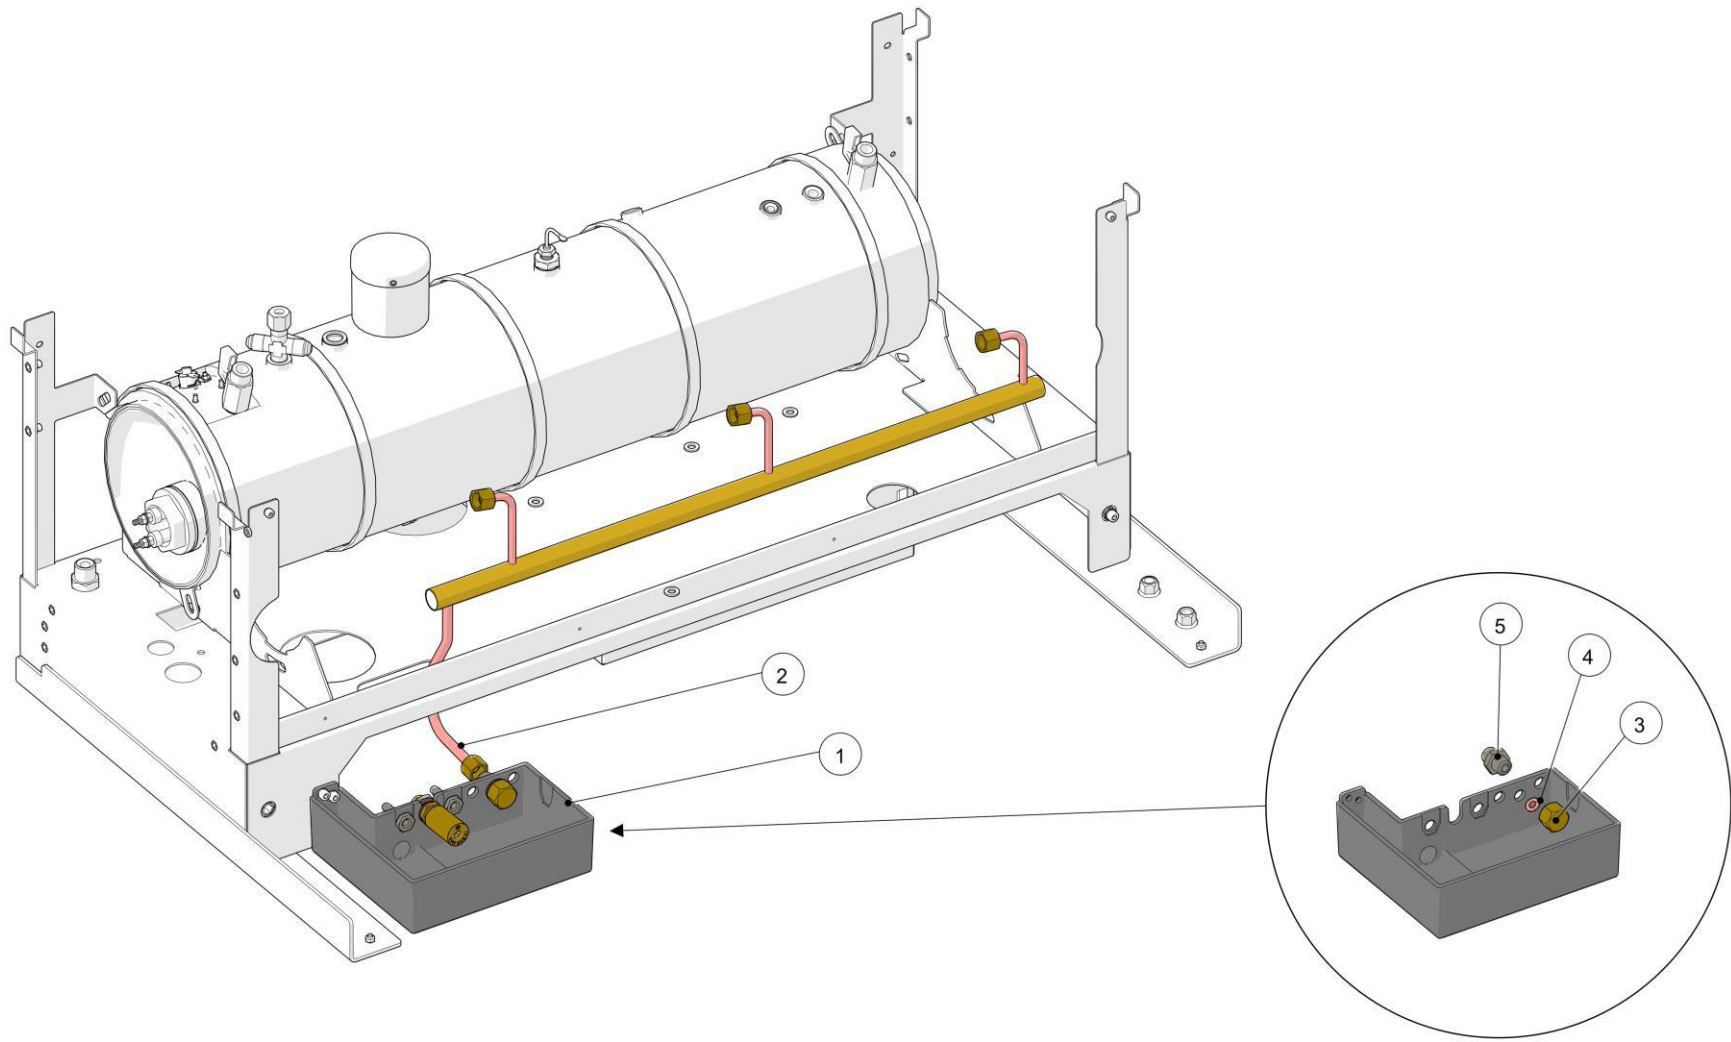

la marzocco

handmade in florence

HYDRAULIC ASSEMBLY - MP