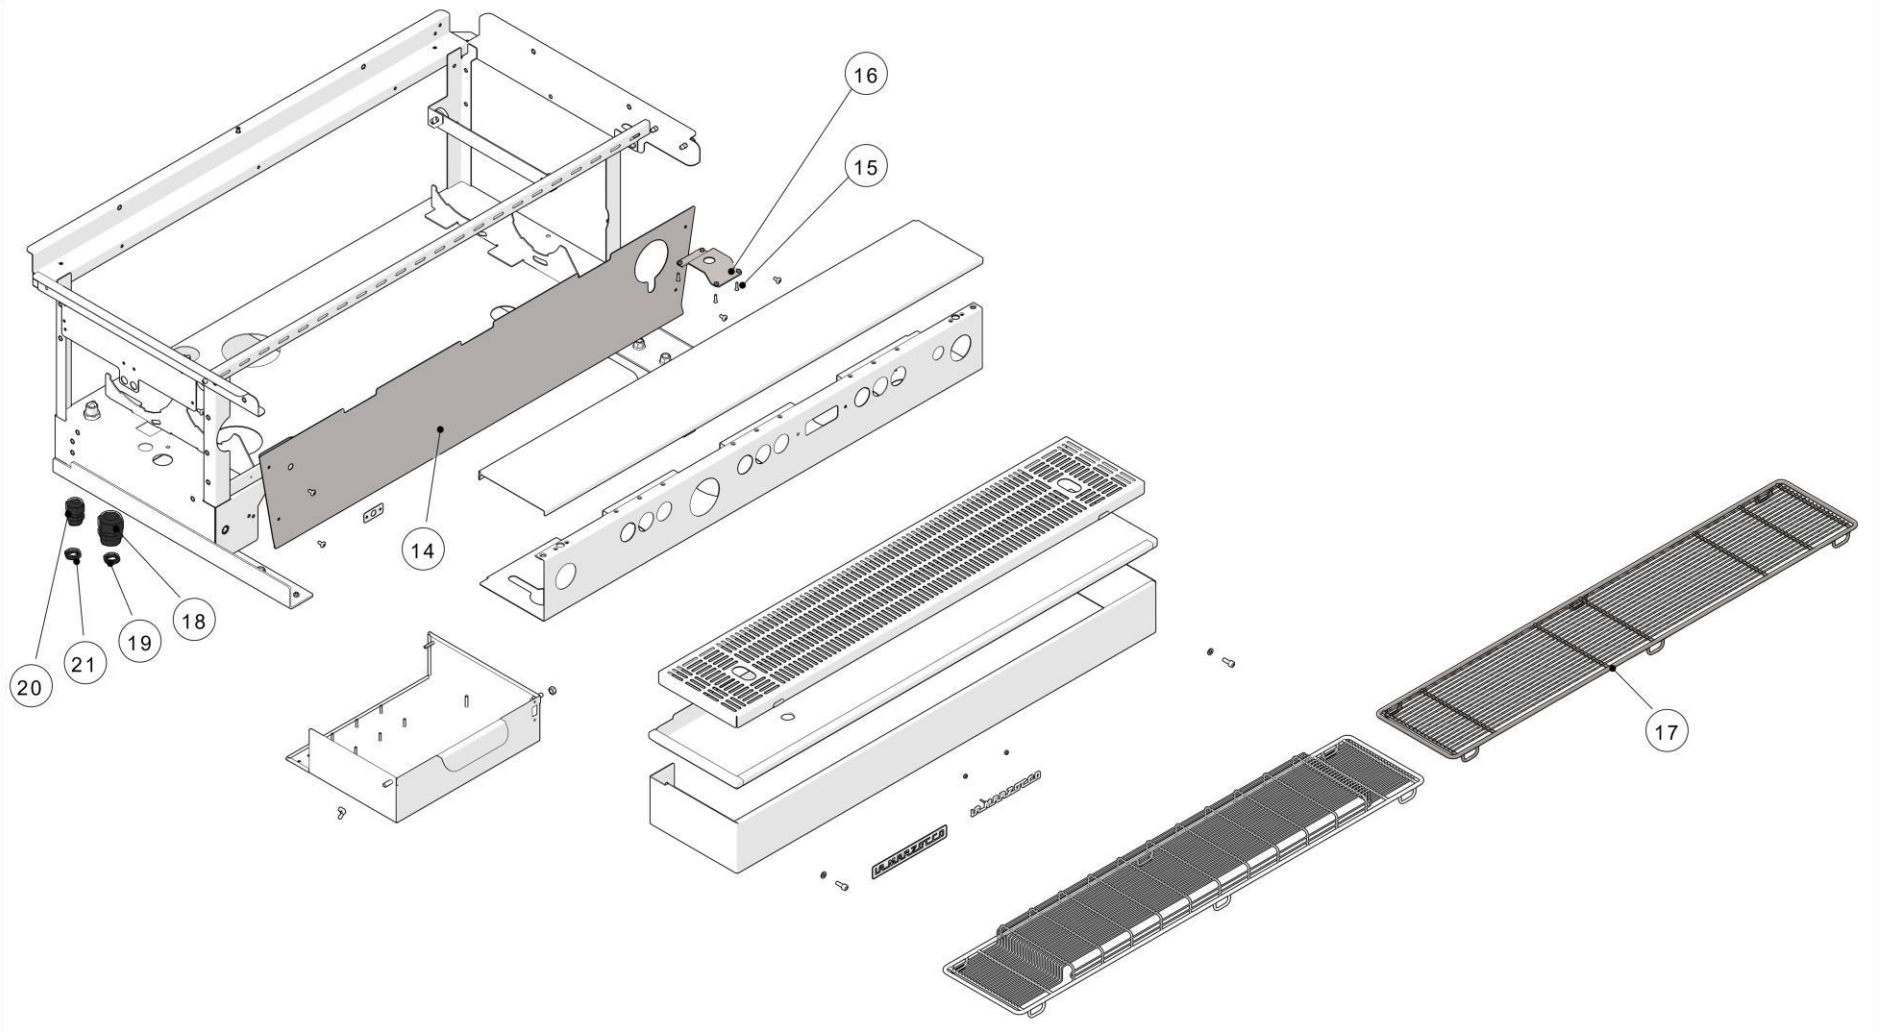

la marzocco

handmade in florence

CONTROL PANEL ASSEMBLY