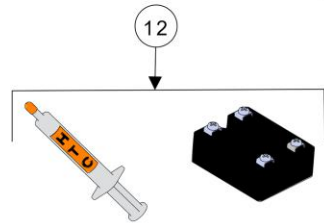

la marzocco

handmade in florence

ELECTRICAL SYSTEM AND PUMP