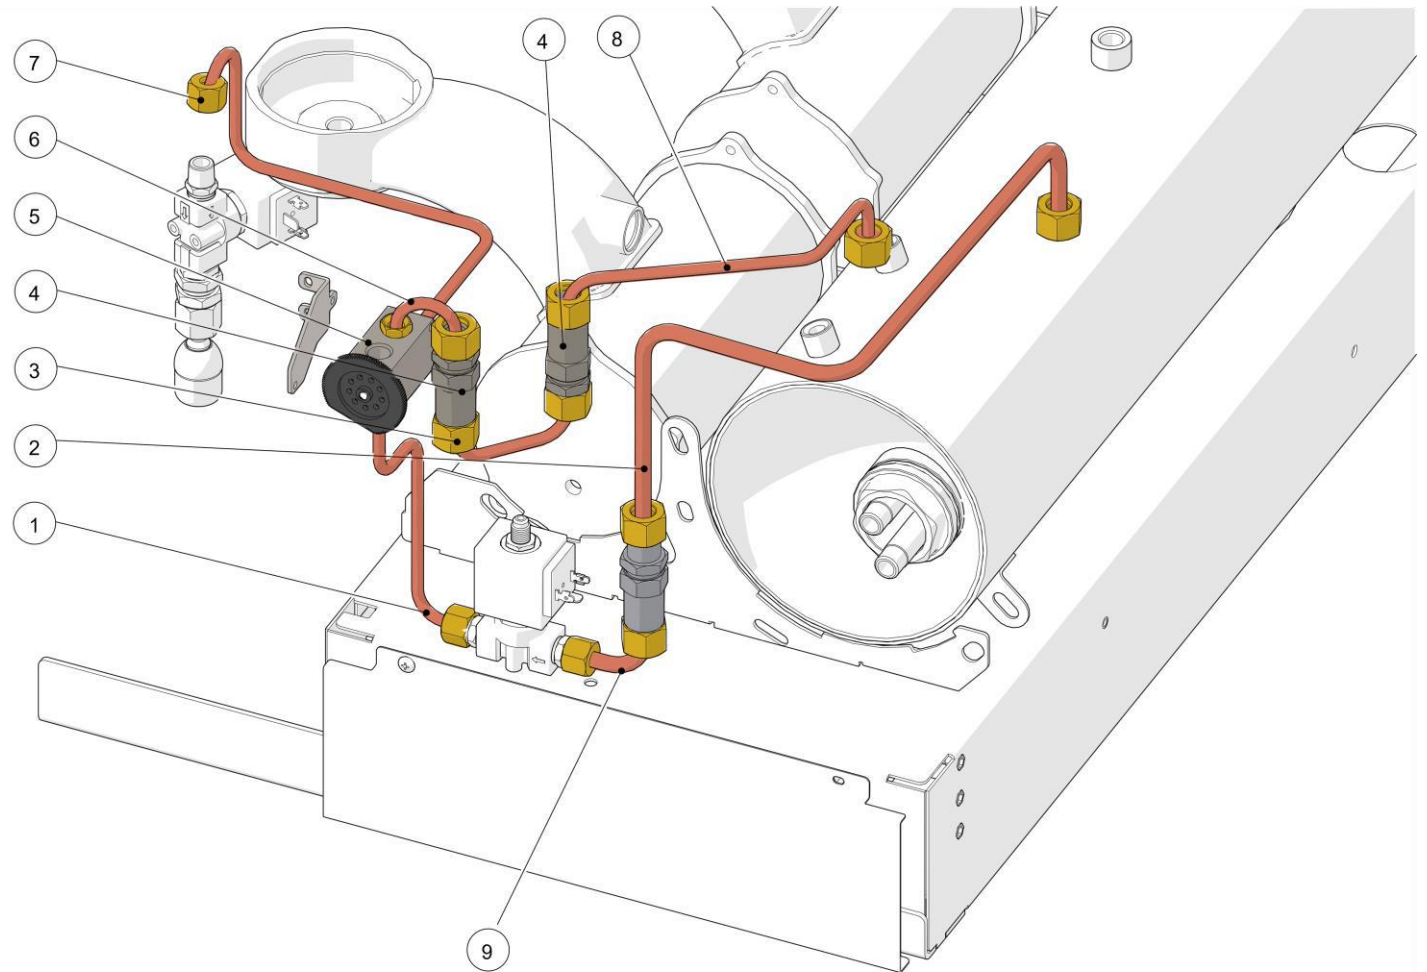

la marzocco

handmade in florence

X VERSION – HYDRAULIC ASSEMBLY