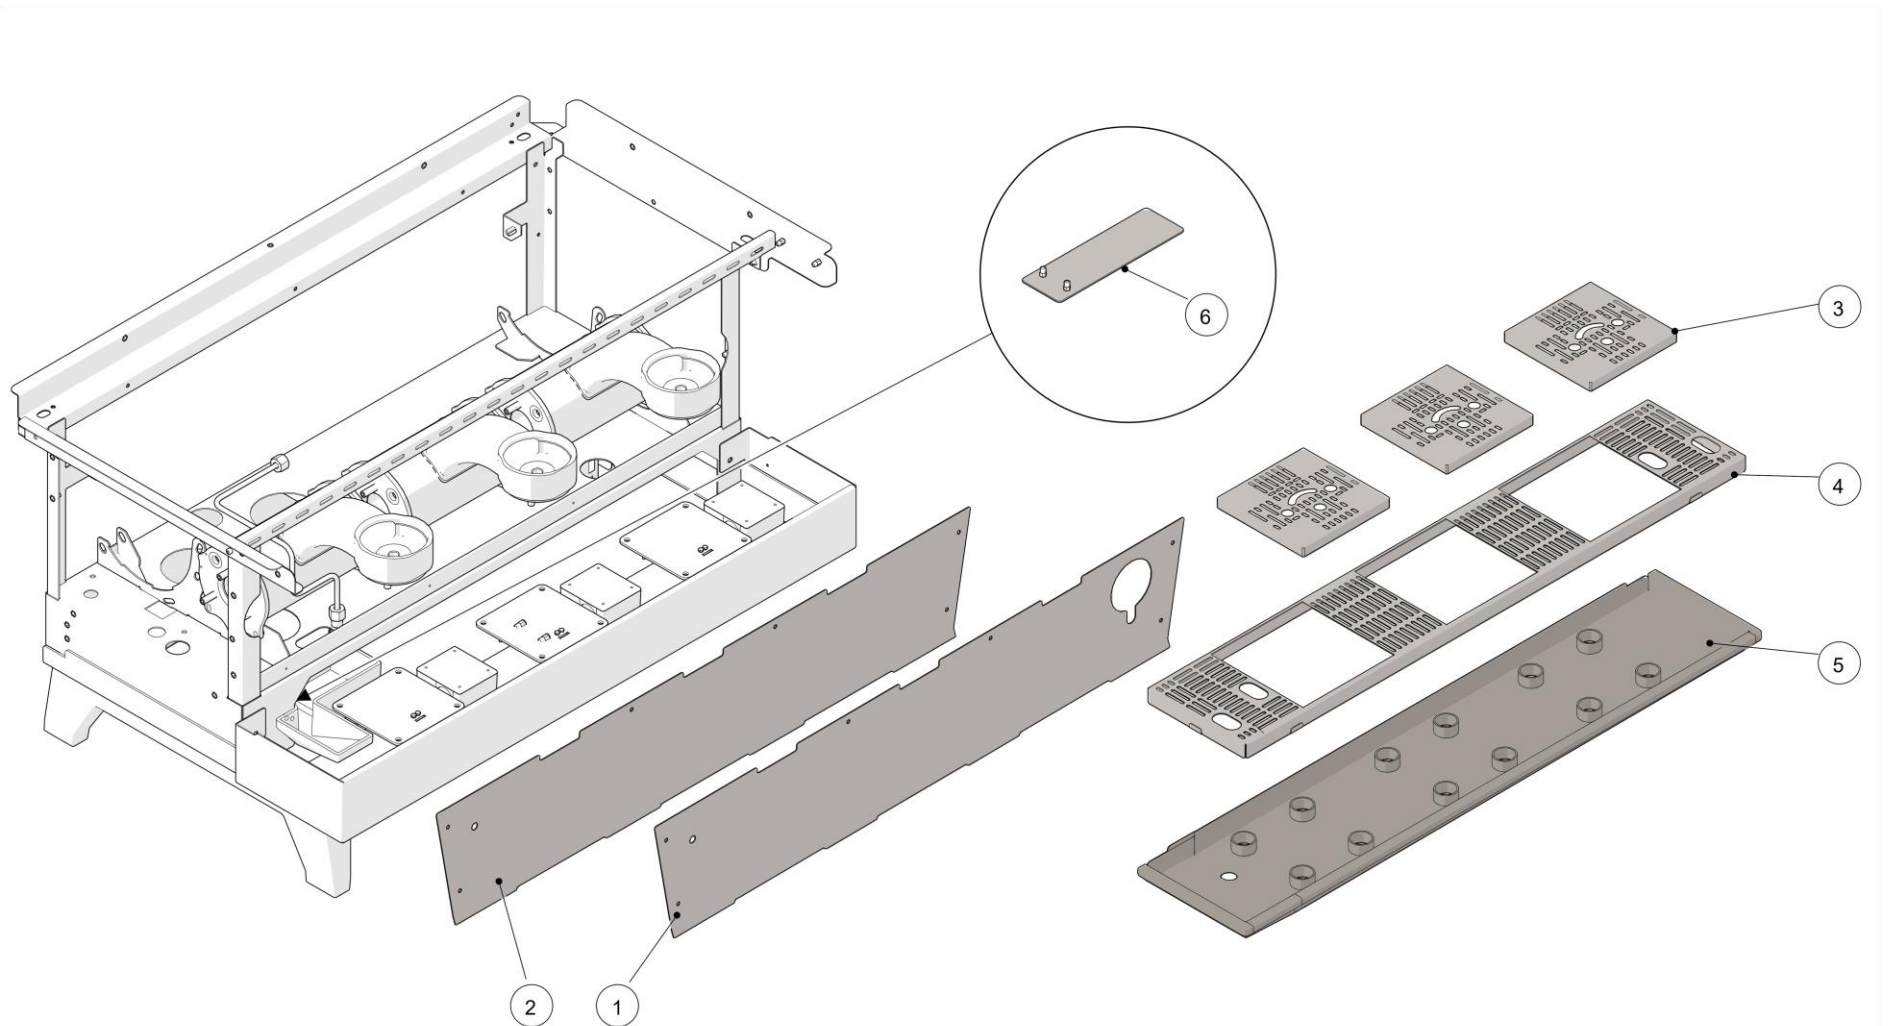

la marzocco

handmade in florence

SCALES VERSION – BODY PANEL ASSEM.

la marzocco

handmade in florence

SCALES VERSION – BODY PANEL ASSEM.

Item	Part number	Description
0001	C.1.215.2	PANEL MAIN SWITCH LINEA PB 2GR W/SCALES
0001	C.1.215.3	PANEL MAIN SWITCH LINEA PB 3GR W/SCALES
0001	C.1.215.4	PANEL MAIN SWITCH LINEA PB 4GR W/SCALES
0002	C.1.219.2	PANEL SWITCH LINEA PB 2GR SCALE/NO GLASS
0002	C.1.219.3	PANEL SWITCH LINEA PB 3GR SCALE/NO GLASS
0002	C.1.219.4	PANEL SWITCH LINEA PB 4GR SCALE/NO GLASS
0003	C.1.207.R	GRID SCALE COMPLETE LINEA PB
0004	C.1.331.2	LINEA PB DRAIN GRID 2GR W/SCALES
0004	C.1.331.3	LINEA PB DRAIN GRID 3GR W/SCALES
0004	C.1.331.4	LINEA PB DRAIN GRID 4GR W/SCALES
0005	C.1.206.2	TRAY DRAIN LINEA PB 2GR W/SCALES
0005	C.1.206.3	TRAY DRAIN LINEA PB 3GR W/SCALES
0005	C.1.206.4	TRAY DRAIN LINEA PB 4GR W/SCALES
0006	C.1.224	STAFFA POZZETTO BILANCE