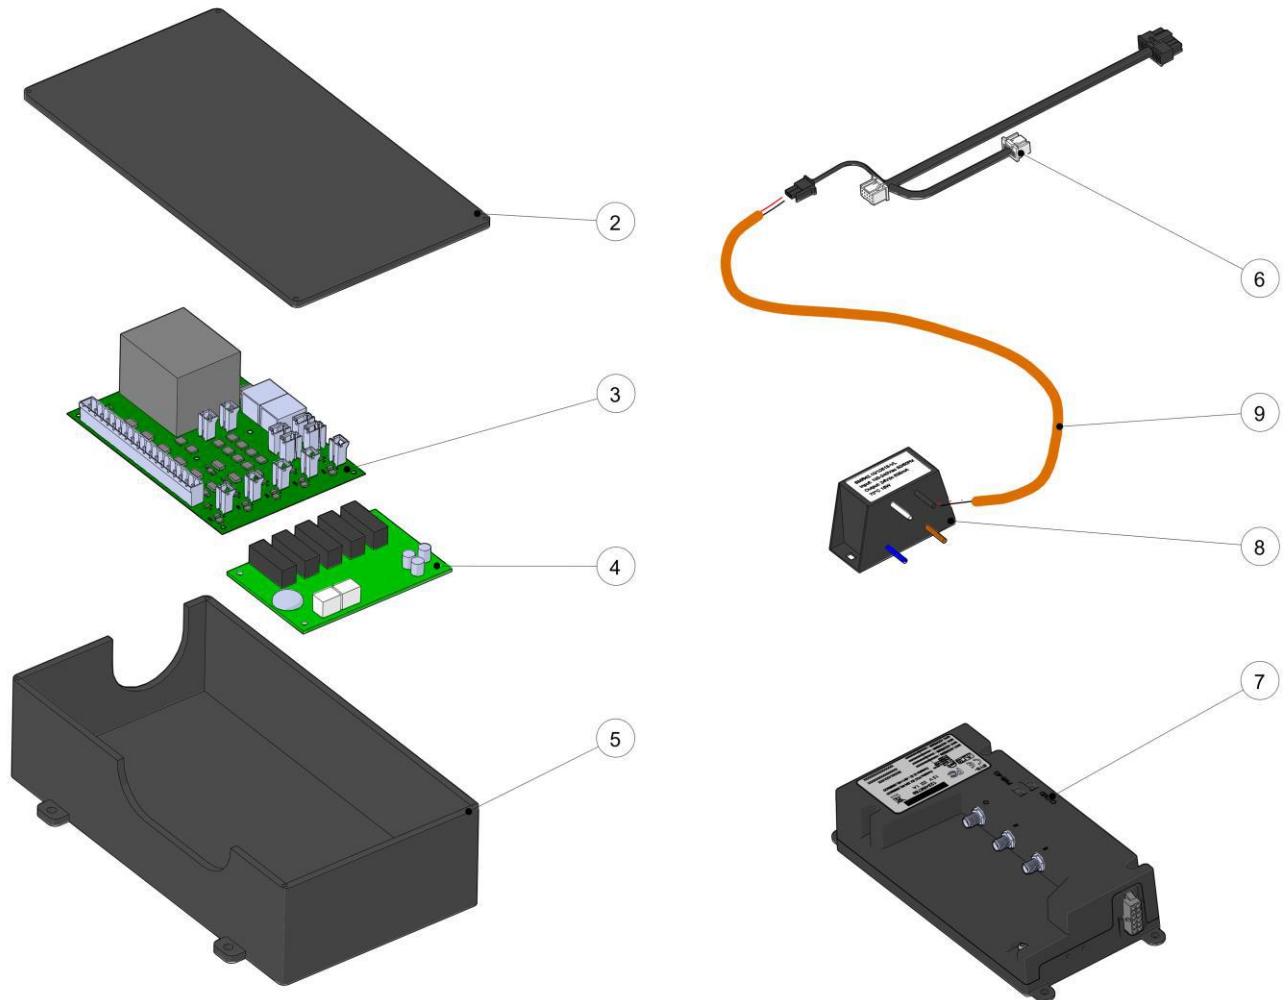

la marzocco

handmade in florence

ELECTRICAL SYSTEM AND PUMP

Item	Part number	Description
0015	LAD3D5/C05	3D5 BUTTON BOX CABLE CM110
0015	LAD3D5/C06	3D5 BUTTON BOX CABLE CM140
0016	E.4.044	PUMP CABLE W/RAPID WATERPROOF CONNECTOR
0017	E.4.066	TEA CABLE PB/STRADA AV
0018	E.4.126	TIMER DISPLAY CABLE LINEA PB MP
0019	E.2.074	FUSE 160 mA FAST-BLOW
0020	F.1.203	ELECTRIC COVER BOX FOR L290/8UL
0022	L180/1	WASHER 22X17X1,5 COPPER
0023	F.1.219	USB CONNECTOR COVER

la marzocco

handmade in florence

ELECTRICAL SYSTEM

1
COMPLETE LOW VOLTAGE
WIRING HARNESS

la marzocco

handmade in florence

ELECTRICAL SYSTEM

Item	Part number	Description
0001	E.4.155	WIRING HARNESS LINEA PB 2AV LOW VOLTAGE
0001	E.4.170	WIRING HARNESS LINEA PB 2MP LOW VOLTAGE
0001	E.4.157	WIRING HARNESS LINEA PB 3AV LOW VOLTAGE
0001	E.4.172	WIRING HARNESS LINEA PB 3MP LOW VOLTAGE
0001	E.4.176	WIRING HARNESS LINEA PB 4AV LOW VOLTAGE
0002	F.1.044	LINEA PB ELECTRONIC BOARD BOX COVER
0003	E.1.023.03	UNIVERSAL BOARD
0004	E.1.025.03	LINEA PB BOARD
0005	F.1.043	LINEA PB ELECTRONIC BOARD BOX
0006	E.4.298	GATEWAY CONNECTION WIRING 1250MM
0007	E.8.006.02	INTERNAL BOX GATEWAY IOT
0008	E.2.108	POWER SUPPLY 24V 15W 100-240V
0009	E.4.334	GATEWAY POWER CABLE FOR RETROFIT