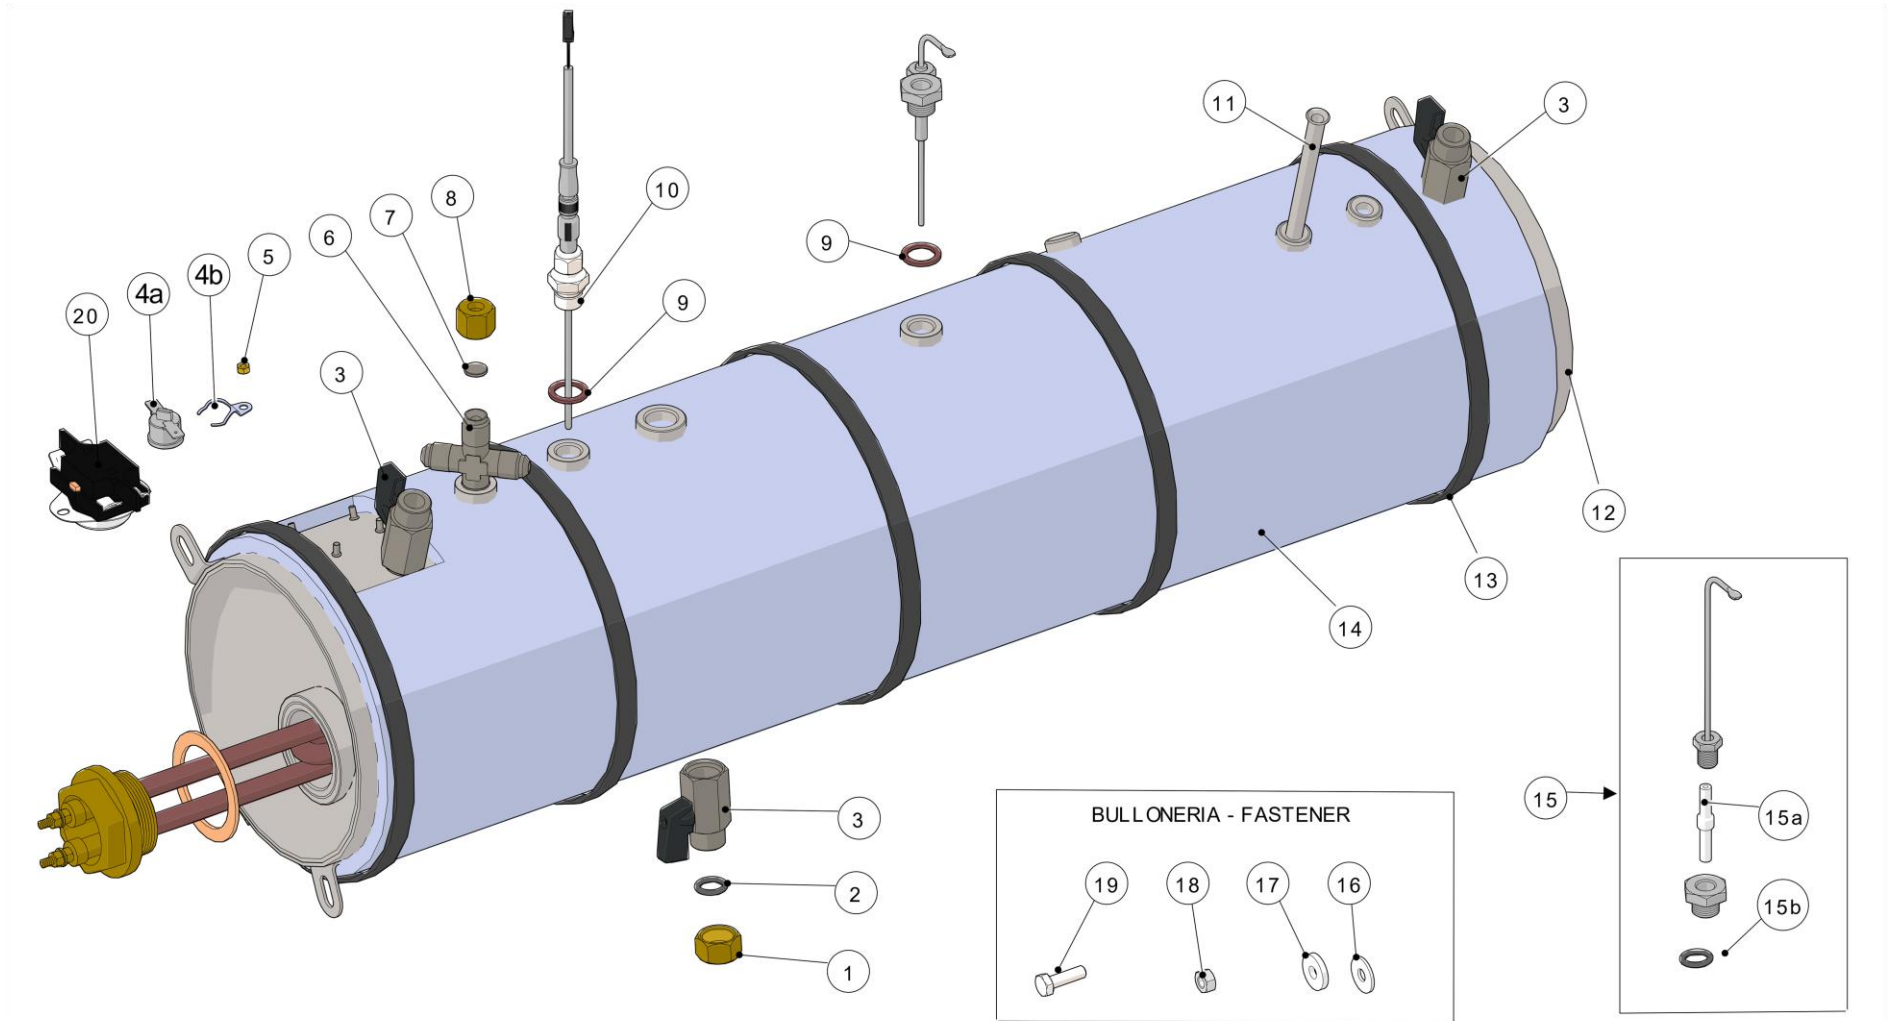

la marzocco

handmade in florence

STEAM BOILER