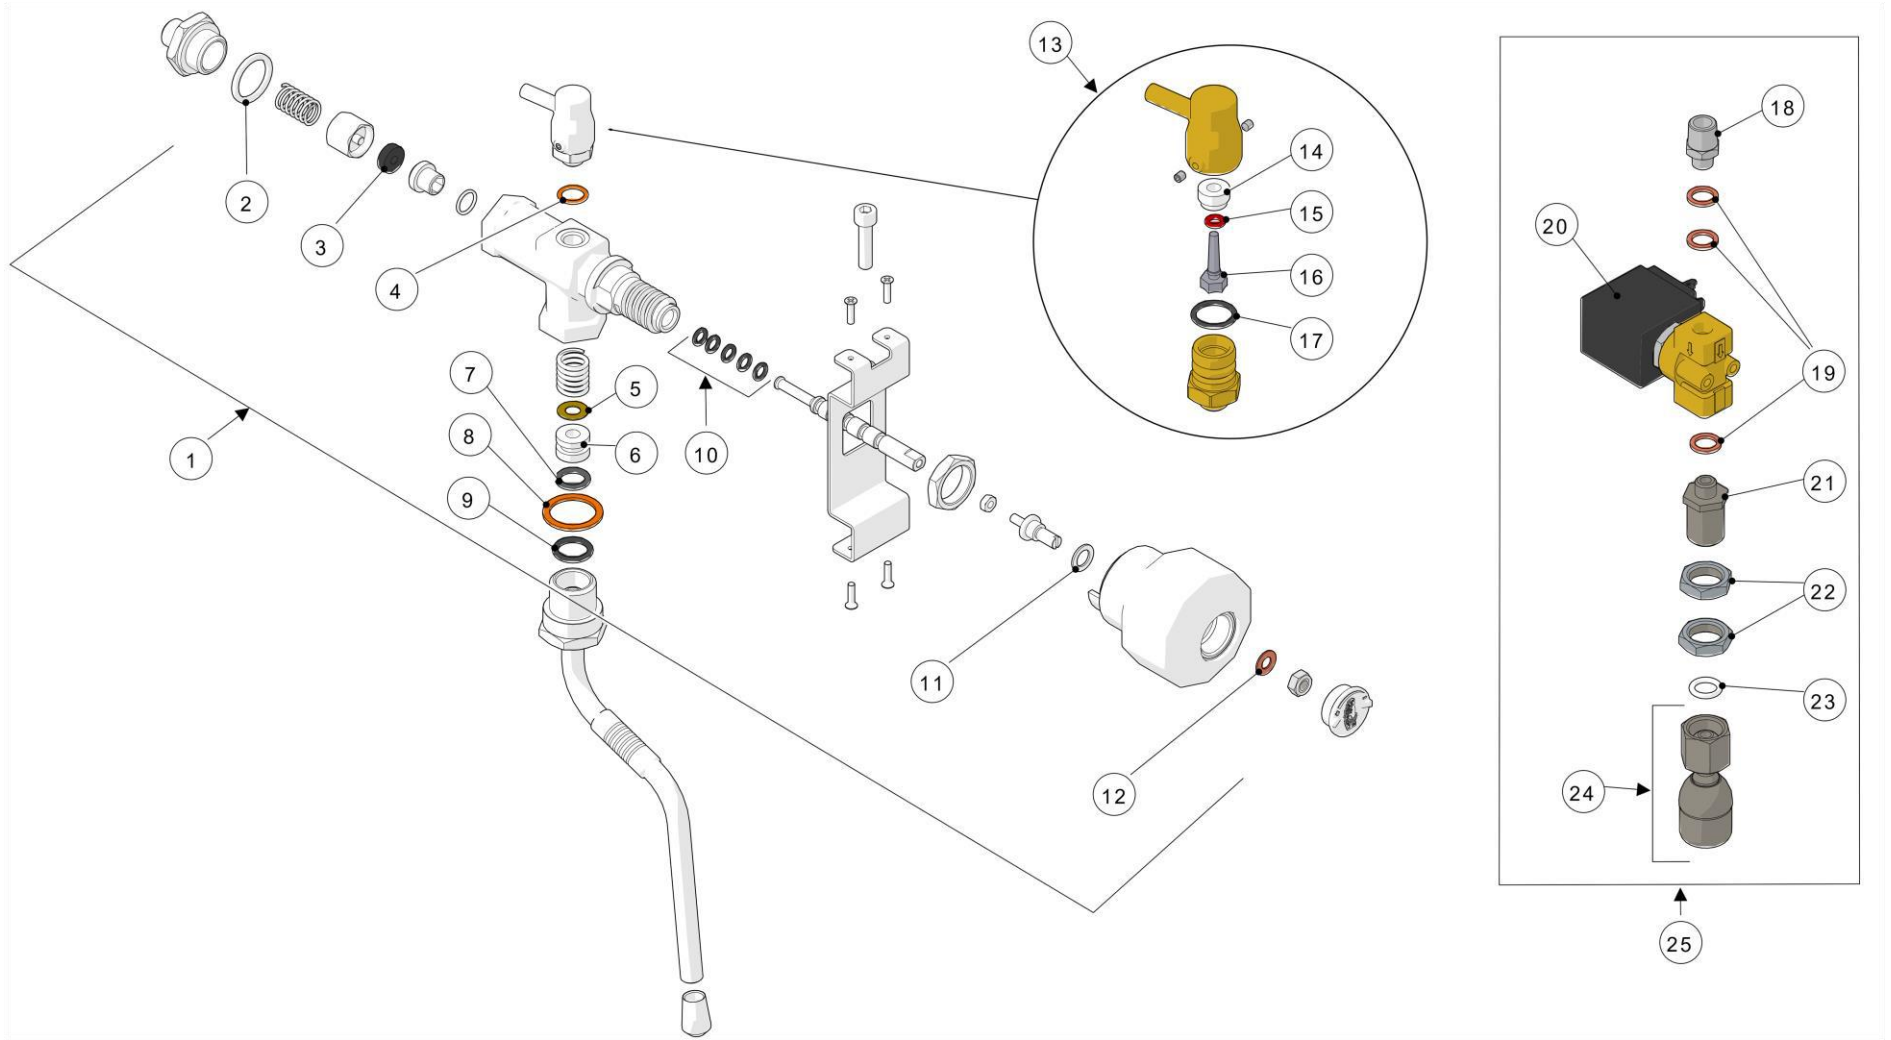

la marzocco

handmade in florence

STEAM AND HOT WATER ASSEMBLY