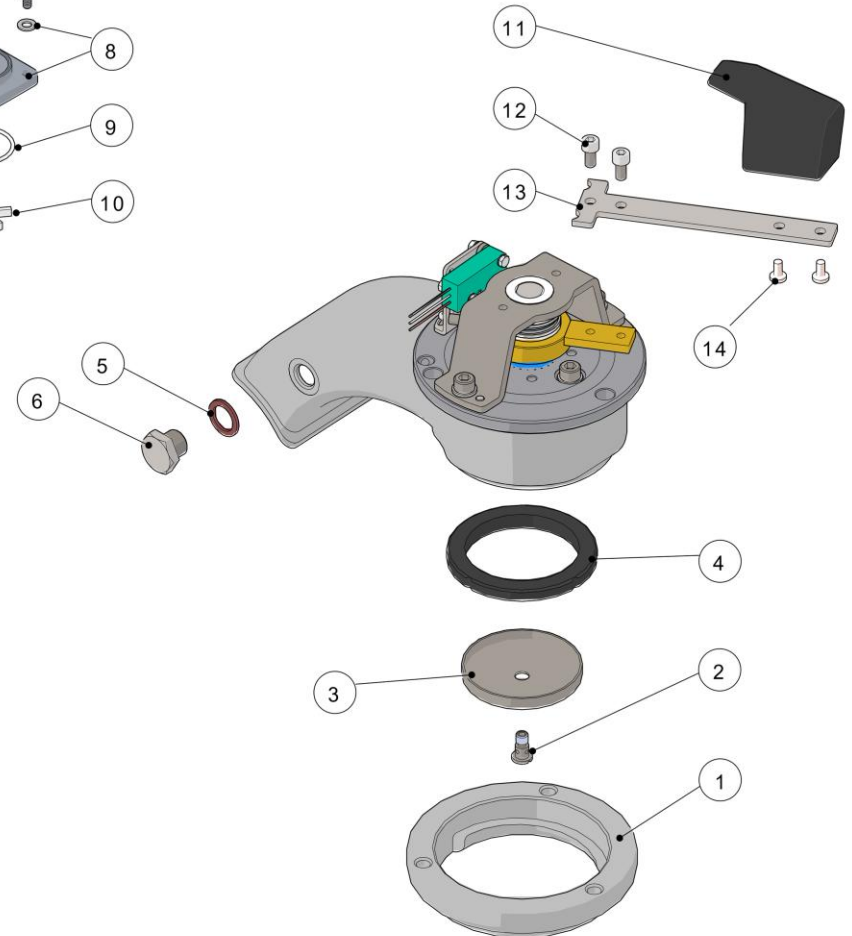

la marzocco

handmade in florence

COFFEE BOILER - GROUP