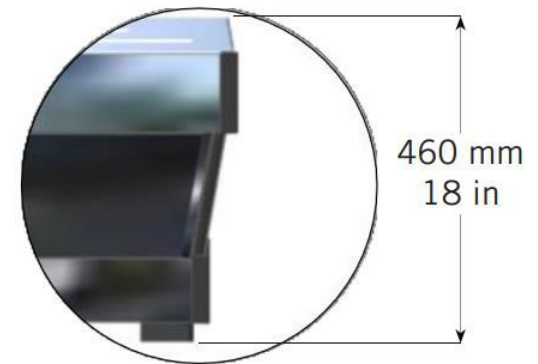

la marzocco

handmade in florence

SPECIFICATIONS

la marzocco

handmade in florence

SPECIFICATIONS

L	mm	710	950	1190
	in	27,95	37,4	46,85
Machine weight	Kg	61	77	117
	lb	134,5	170	258
Shipping weight	Kg	86	108	132
	lb	190	238	291
Electrical Voltage	VAC	200VAC Single/Three Phase	200VAC Single/Three Phase	200VAC Single/Three Phase
		220VAC Single/Three Phase	220VAC Single/Three Phase	220VAC Single/Three Phase
		380VAC Three Phase	380VAC Three Phase	380VAC Three Phase
Coffee Boiler Wattage	W	1400 Watts	1900 Watts	2800 Watts
Steam Boiler Wattage	W	3000 Watts	4000 Watts	5000 Watts
Total Wattage	W	4600 Watts	6100 Watts	8000 Watts
Required Available Amperage	A	25 amps (20 for Australia)	35 amps (32 for Australia)	45 amps (40 for Australia)
Coffee Boiler Capacity	liters	3,4	5,0	6,8
Steam Boiler Capacity (liters)	liters	7,0	11,0	15,0
Total Capacity (liters)	liters	10,4	16,0	21,8
Machine configuration		2GR	3GR	4GR