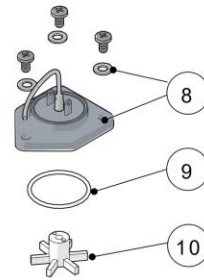

la marzocco

handmade in florence

COFFEE BOILER - GROUP