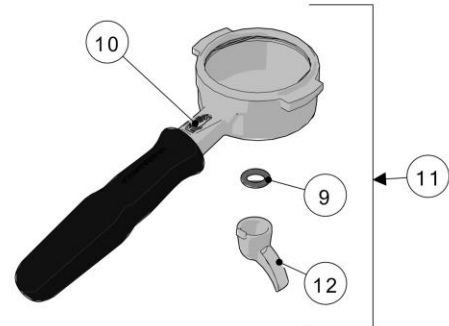

la marzocco

handmade in florence

PORTAFILTER ASSEMBLY

STAINLESS STEEL