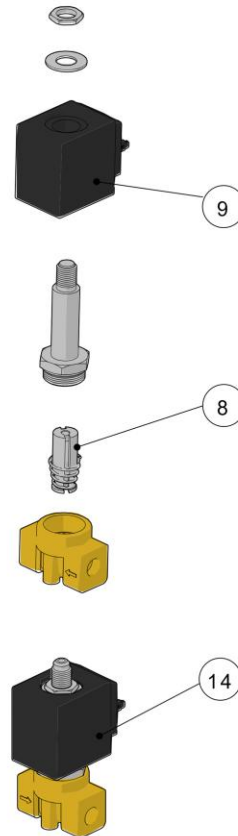

2-WAY SOLENOID VALVE
HOT WATER