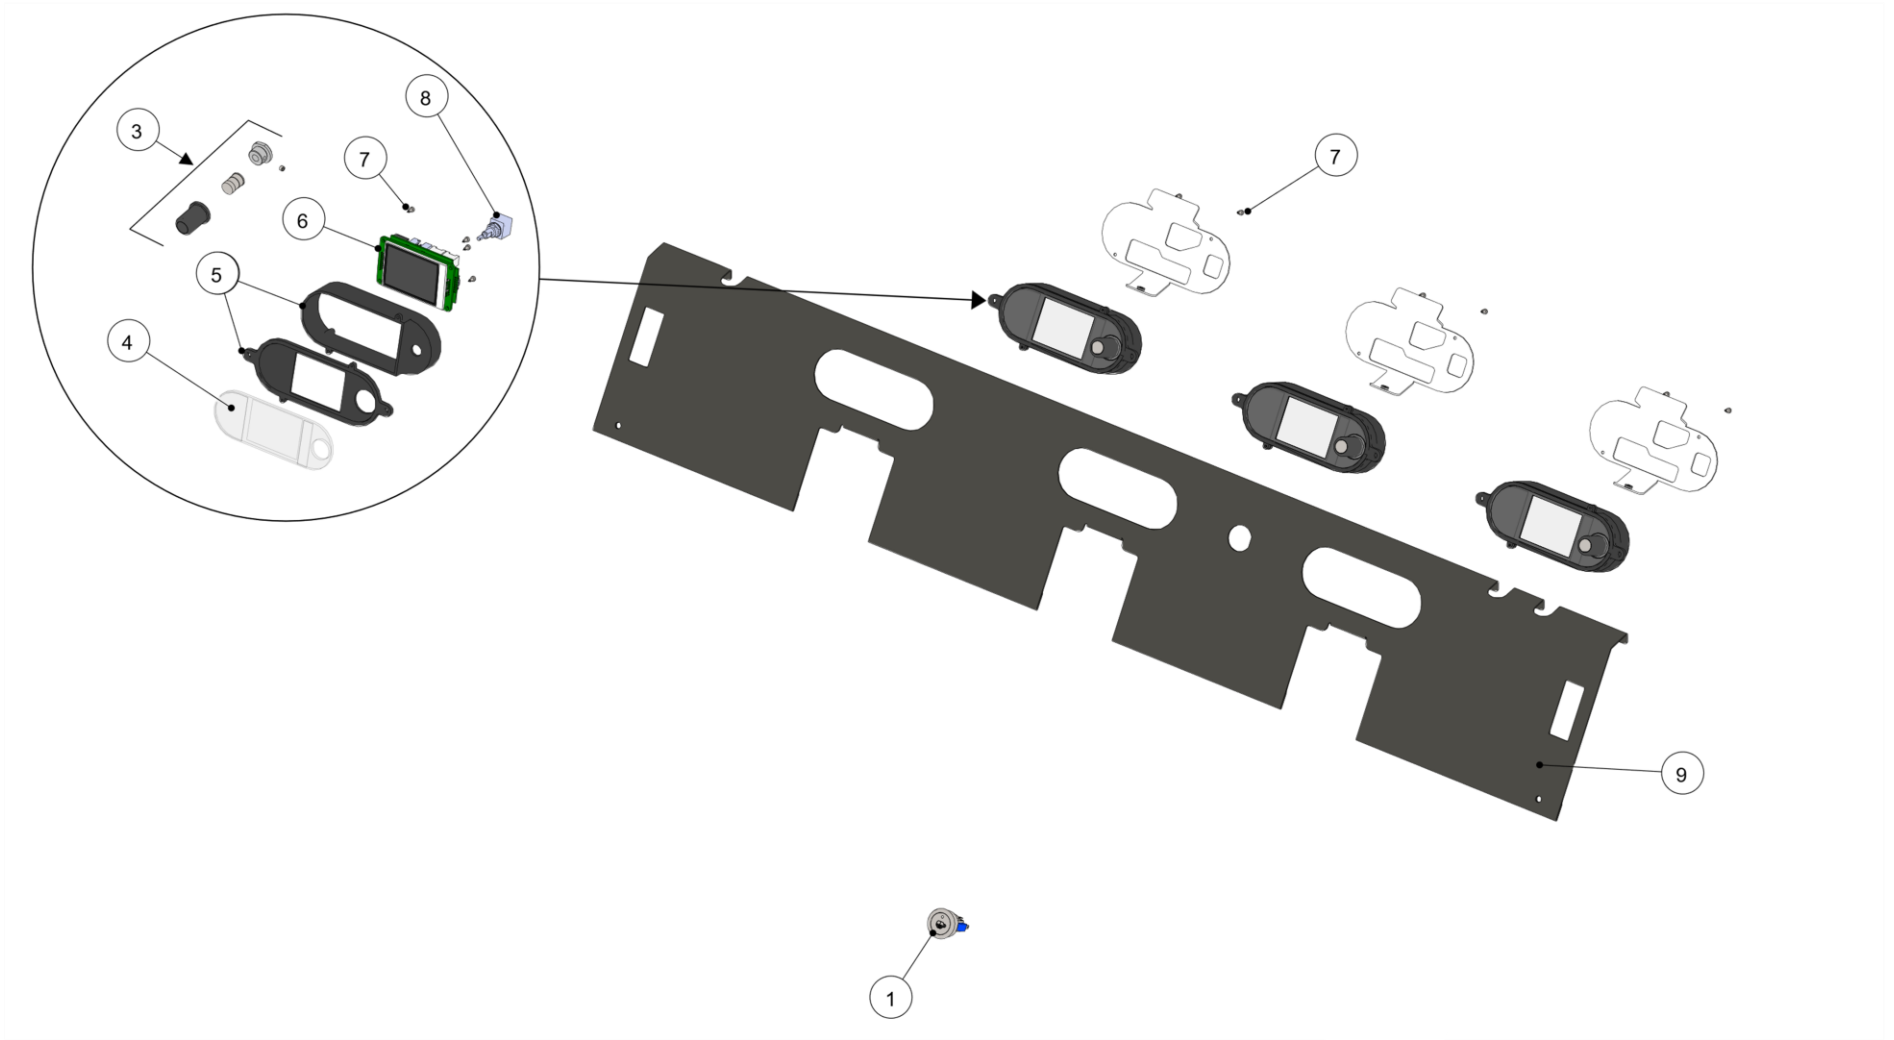

la marzocco

handmade in florence

ELECTRICAL SYSTEM

la marzocco

handmade in florence

ELECTRICAL SYSTEM

Item	Part number	Description
0001	E.2.004	UL FUSE HOLDER
0002	E.2.040	USB CABLE LINEA PB / STRADA EP
0003	E.2.025.01	FAN 24V 80X80mm PELKO
0004	E.1.061	UNIVERSAL BOARD 24V
0005	E.2.107.01	POWER SUPPLY 24V 130W LAUMA
0006	E.1.041.02	CORTEX BOARD
0007	E.1.060	BUTTON BOARD
0008	E.8.006.02	INTERNAL BOX GATEWAY IOT
0009	E.4.177.R	SSR DUAL 25A 240V W/THERMAL COMPOUND
0009	E.4.197.R	SSR DUAL 50A 600V W/THERMAL COMPOUND
0010	E.4.010.01.R	SSR 25A 240V W/THERMAL COMPOUND
0011	I.1.108	CAP NUT M3 H6,5 CH5,5 S/S
0012	C.1.701	COVER ANTENNA CABLE STRADA X-S
0013	1024	WiFi / BLUETOOTH ANTENNA
0014	C.1.702	CENTRAL BRACKET RAIL STRADA X-S VER.
0015	D.4.064	LOGO LION ADHESIVE STRADA X
0016	E.2.073	FUSE 3,15 A TIME-DELAY
0017	E.4.123	CABLE LOW T. C.A. W/CONN. IP67 FEMALE
0018	E.4.365	PUMP RELE CONTROL CABLE 110MM
0019	E.4.364	CUP W.+PUMP RELE CONTROL CABLES 130MM
0020	E.4.298	GATEWAY CONNECTION WIRING 1250MM

la marzocco

handmade in florence

CONTROL PANEL ASSEMBLY

la marzocco

handmade in florence

CONTROL PANEL ASSEMBLY

Item	Part number	Description
0001	E.2.051.R	SWITCH HOT WATER W/WHITE LED WITH RISER
0003	1011	KIT BUTTON ENCODER
0004	F.1.286	GLASS DISPLAY FLAT STRADA X
0005	F.1.279	BOX DISPLAY + DISPLAY GLASS SEAT
0006	E.1.042.01	DISPLAY GRAPHIC W/ 2 BOARDS
0007	I.1.086	SELFTAP.SCREW 2,2X6,5 PHIL.ROUND-PAN S/S
0008	E.2.062	ENCODER LEVA
0009	C.1.740.2	PANN. FRONT. SUP. STRADA X 2GR
0009	C.1.740.3	PANN. FRONT. SUP. STRADA X 3GR