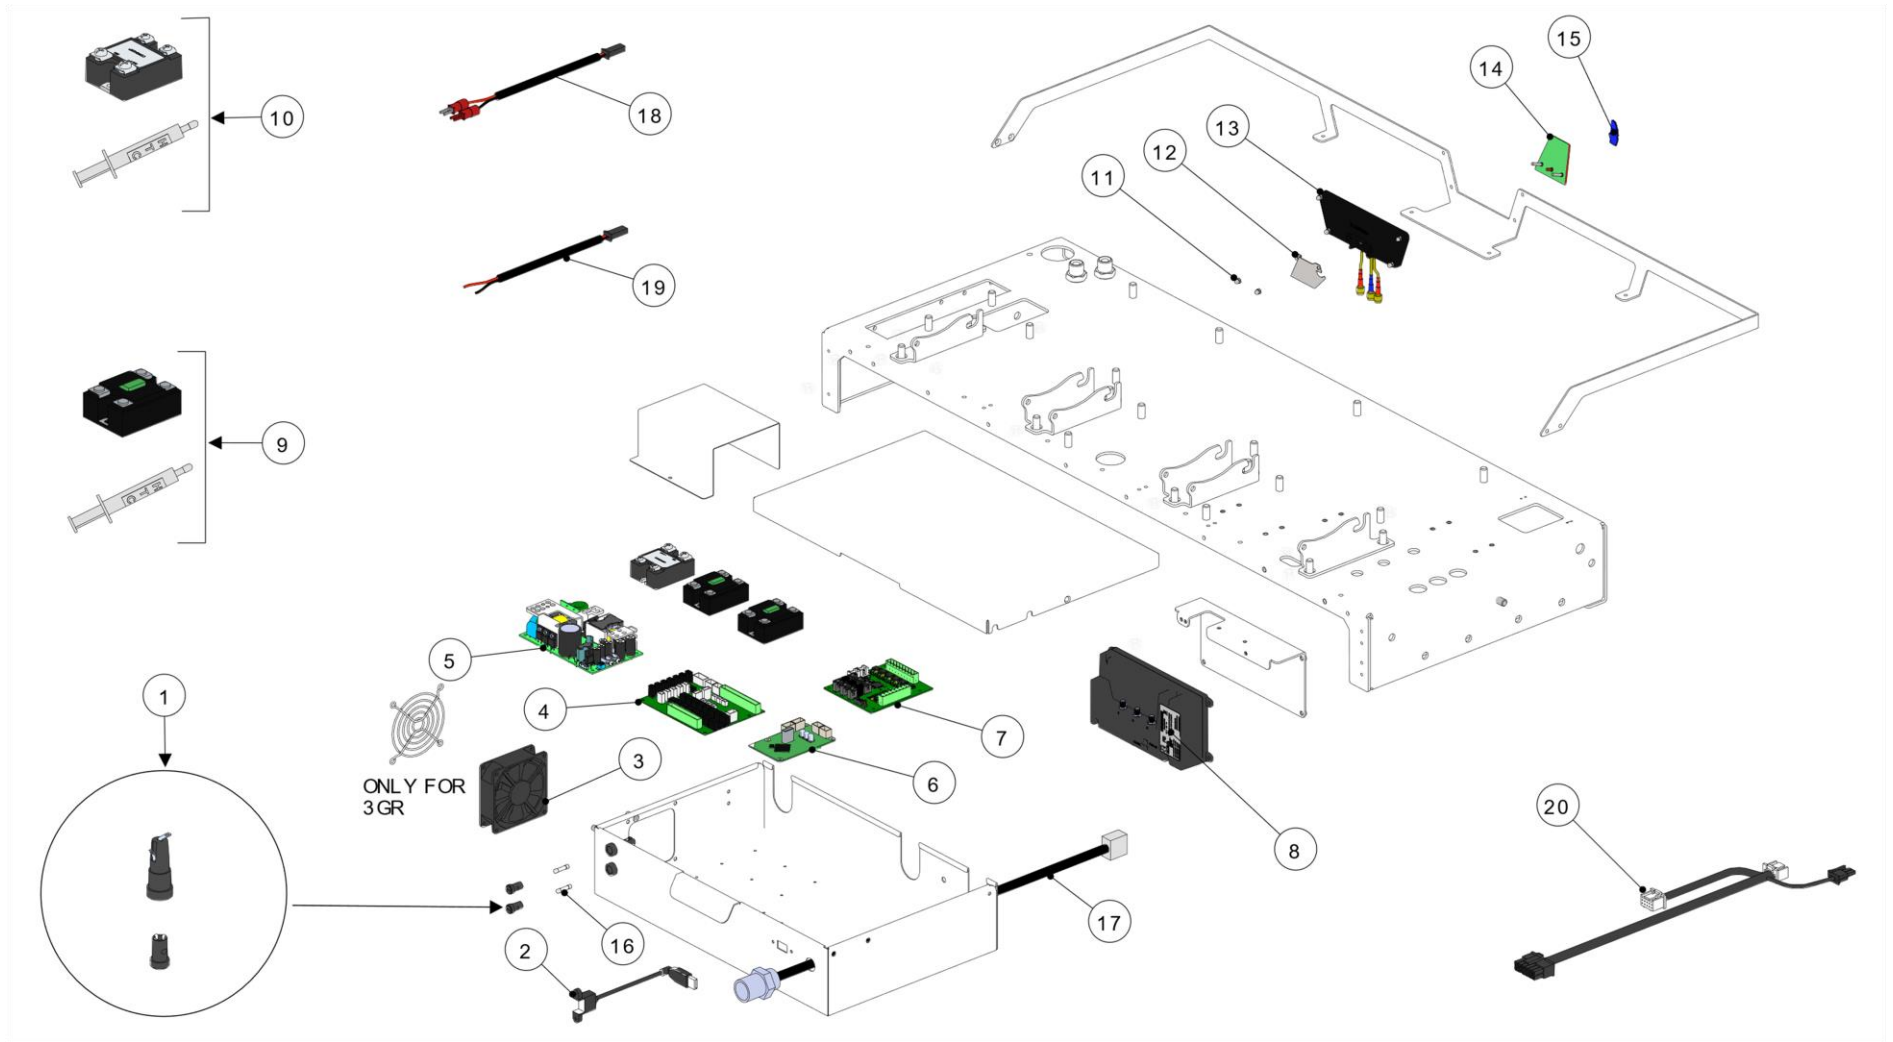

la marzocco

handmade in florence

BODY PANEL ASSEMBLY

la marzocco

handmade in florence

BODY PANEL ASSEMBLY

Item	Part number	Description
0002	L037/2PGR	HOSE FITTING G1/2 WR22 D20 Di16 BRASS
0003	L037/D	NUT G1/2 H6 WR24 BRASS
0004	C.1.723	DRAIN BOX NSF STRADA X/S
0005	L140_C	COMPLETE EXPANSION VALVE
0006	A.1.020	DRAIN SPOUT G1/8F H9 WR14 BRASS
0007	L292	GS/3 TUBE FITTING
0008	L146	NUT G1/4 H4,5 WR19 BRASS
0009	A.5.020	NIPPLE G3/8M-G3/8M WR21 H38 S/S
0010	L183/1.01	NUT G3/8 H6 WR21 BRASS TREATED
0011	E.4.130	CORD GRIPS PG29 W/NUT
0012	I.6.010	NUT CORD GRIPS PG13,5 BLACK
0013	I.6.008	NUT CORD GRIPS PG29
0014	L322/P	CORD GRIPS PG13,5
0015	I.1.003	WING NUT M6 H5 S/S A2
0016	I.6.009	NUT CORD GRIPS PG21 BLACK
0017	F.1.097	REDUCER CORD GRIPS PG29
0018	L180/1	WASHER 22X17X1,5 COPPER
0019	A.5.021	FITTING G1/4M-G3/8F WR22 S/S
0020	L322/G	CORD GRIPS PG21
0021	A.7.001.01	HOSE CONNECTOR TEE-SHAPE D6,3 Di4 PVDF
0022	T.3.006	PTFE TUBE 6x4mm

la marzocco

handmade in florence

ELECTRICAL SYSTEM

la marzocco

handmade in florence

ELECTRICAL SYSTEM

Item	Part number	Description
0001	E.2.004	UL FUSE HOLDER
0002	E.2.040	USB CABLE LINEA PB / STRADA EP
0003	E.2.025.01	FAN 24V 80X80mm PELKO
0004	E.1.061	UNIVERSAL BOARD 24V
0005	E.2.107.01	POWER SUPPLY 24V 130W LAUMA
0006	E.1.041.02	CORTEX BOARD
0007	E.1.060	BUTTON BOARD
0008	E.8.006.02	INTERNAL BOX GATEWAY IOT
0009	E.4.177.R	SSR DUAL 25A 240V W/THERMAL COMPOUND
0009	E.4.197.R	SSR DUAL 50A 600V W/THERMAL COMPOUND
0010	E.4.010.01.R	SSR 25A 240V W/THERMAL COMPOUND
0011	I.1.108	CAP NUT M3 H6,5 CH5,5 S/S
0012	C.1.701	COVER ANTENNA CABLE STRADA X-S
0013	1024	WiFi / BLUETOOTH ANTENNA
0014	C.1.702	CENTRAL BRACKET RAIL STRADA X-S VER.
0015	D.4.064	LOGO LION ADHESIVE STRADA X
0016	E.2.073	FUSE 3,15 A TIME-DELAY
0017	E.4.123	CABLE LOW T. C.A. W/CONN. IP67 FEMALE
0018	E.4.365	PUMP RELE CONTROL CABLE 110MM
0019	E.4.364	CUP W.+PUMP RELE CONTROL CABLES 130MM
0020	E.4.298	GATEWAY CONNECTION WIRING 1250MM