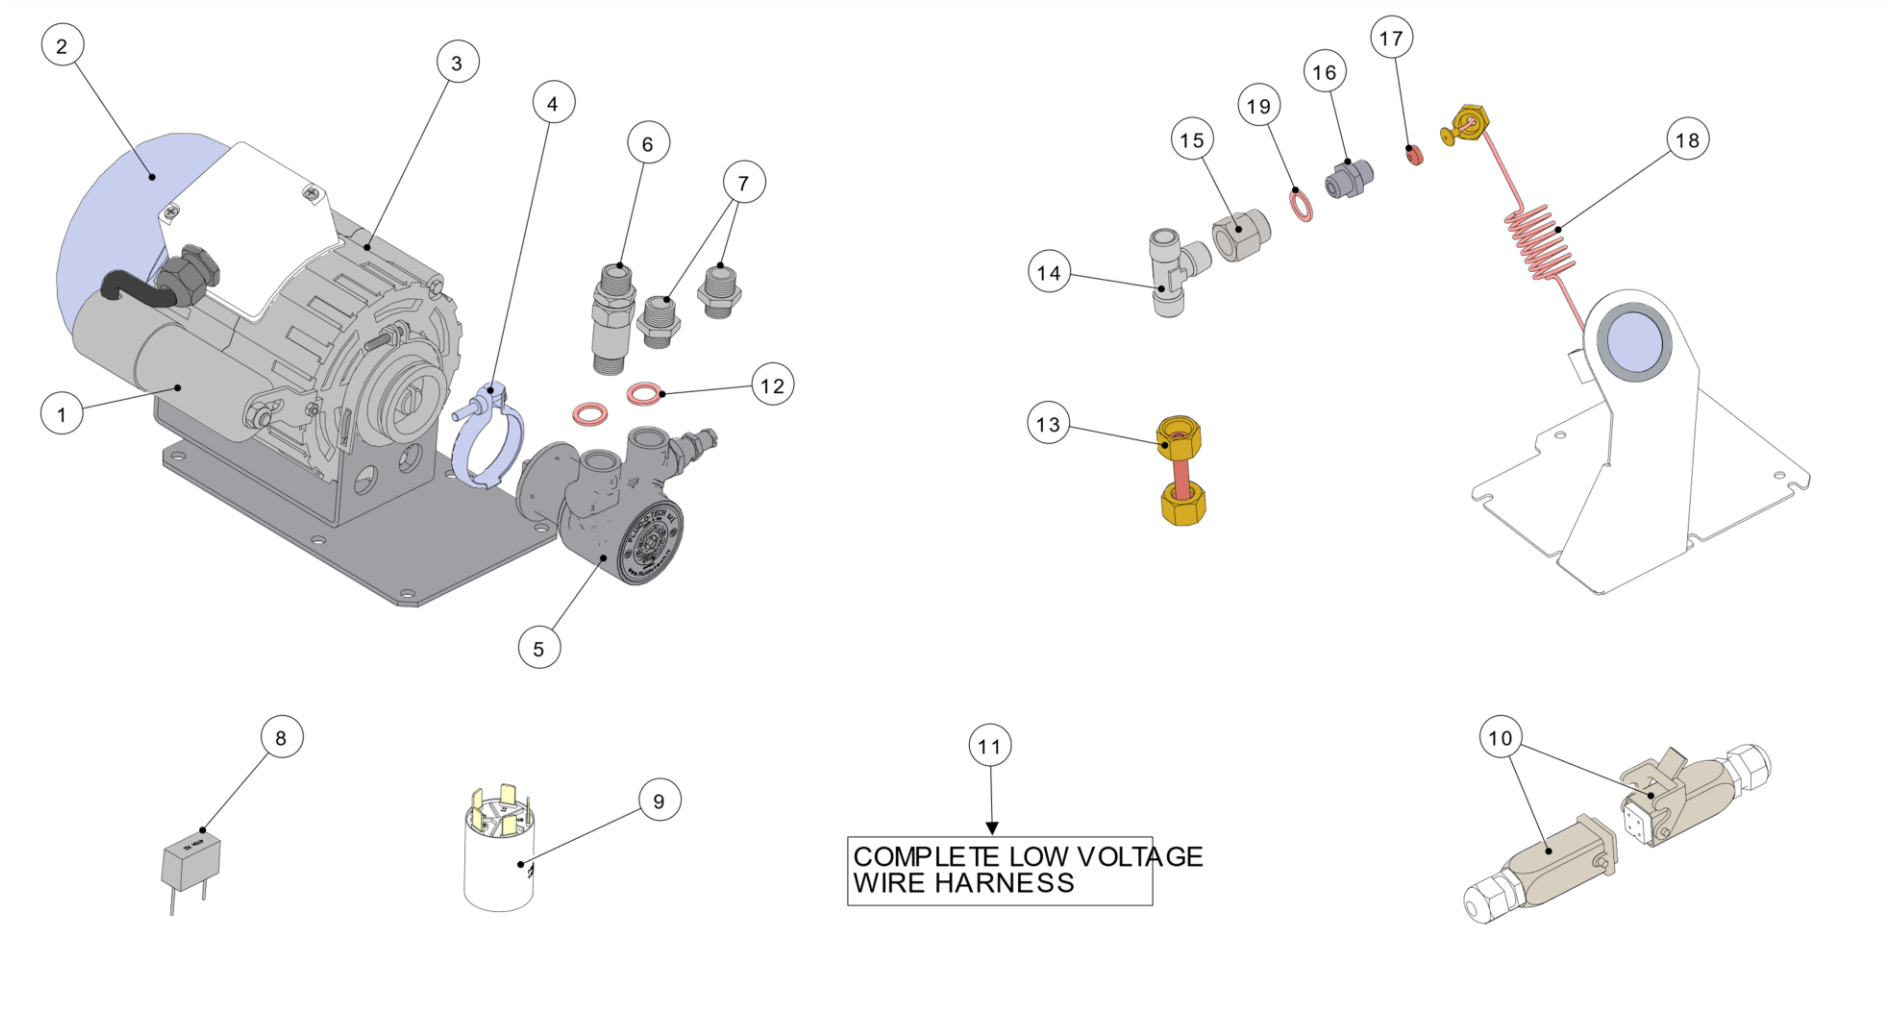

la marzocco

handmade in florence

ELECTRICAL SYSTEM AND PUMP