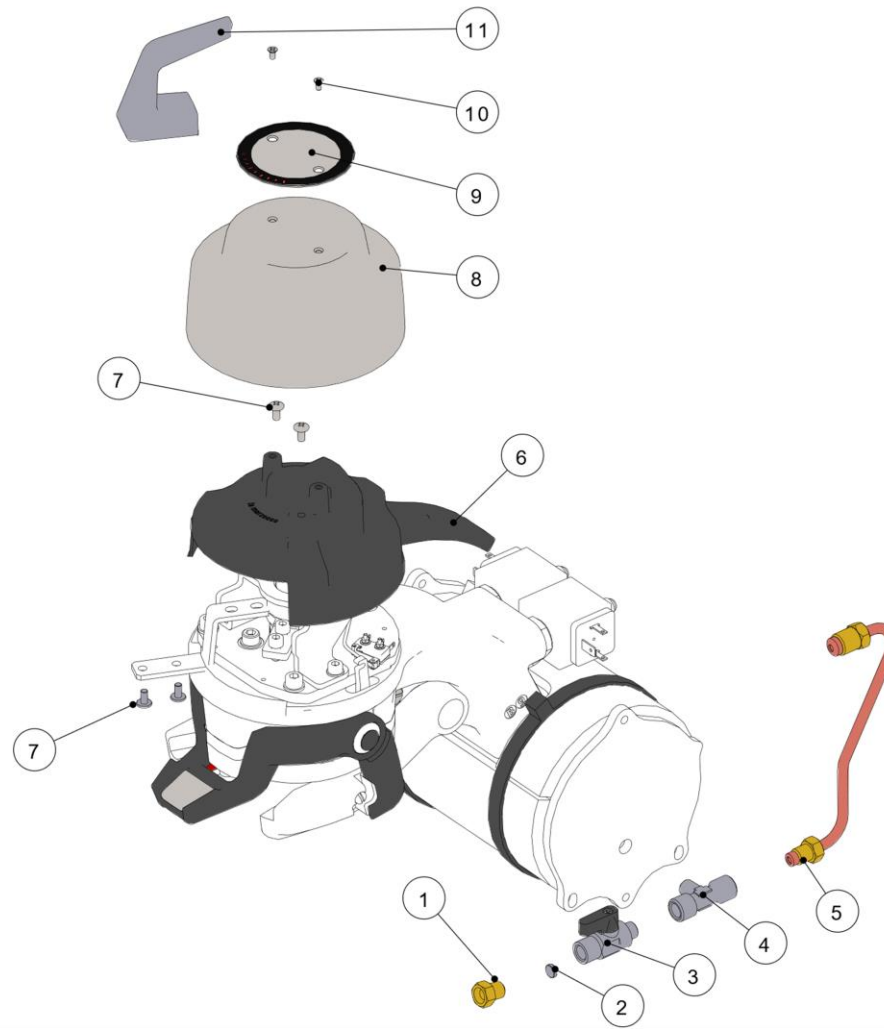

la marzocco

handmade in florence

COFFEE BOILER