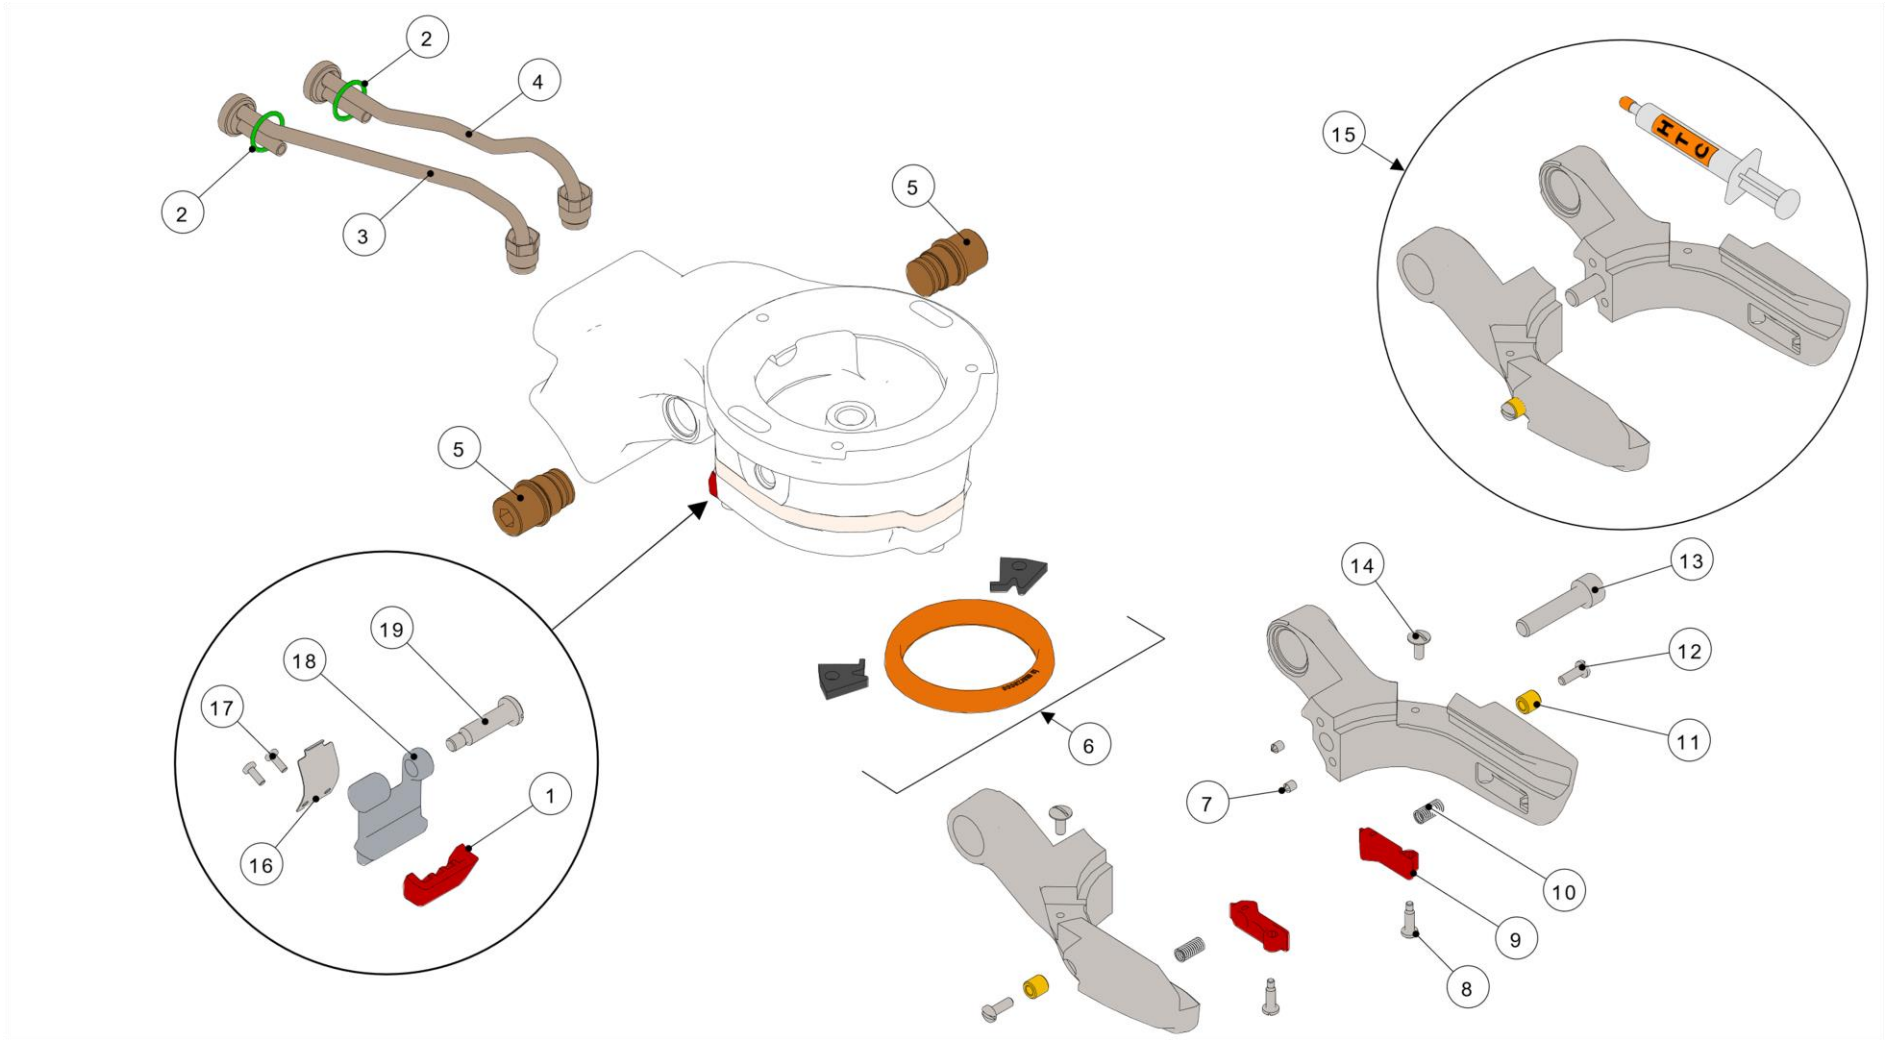

la marzocco

handmade in florence

COFFEE BOILER

la marzocco

handmade in florence

COFFEE BOILER

Item	Part number	Description
0001	L133	FITTING G1/8M H16 WR13 BRASS
0002	L134/4	FERRULE BLIND 8X4 TREATED
0003	B.2.016.01	BALL VALVE G1/8F-R1/8M BRASS TREATED
0004	A.2.012.01	TEE FITTING R1/8M-G1/8F-G1/8F WR10 TR
0005	T.1.335	TUBE FLOWMETER - COFFEE B. STRADA X
0006	F.1.278	COVER WITH WIRE PROTECTION STRADA X
0007	I.1.006	SCREW M4X8 PHILLIPS BUTTON HEAD S/S A2
0008	C.1.568	COVER GROUP STRADA X PAINTED
0009	D.4.063	GROUP COVER STRADA X
0010	I.1.060	SCREW M3X6 PHILLIPS COUNTERSUNK S/S A2
0012	F.1.204	GROUP SILICONE GASKET STRADA X

la marzocco

handmade in florence

COFFEE BOILER

la marzocco

handmade in florence

COFFEE BOILER

Item	Part number	Description
0001	F.1.103.01	KNOB CLEANING RELEASE RAL3001
0002	H.1.009	O-RING 1,78x15,6 FKM 70 ShA
0003	T.1.094.01	TUBE PISTON STRAIGHT-IN
0004	TL30.R	INTERNAL TUBE GS3 GROUP ASSEMBLY
0005	A.1.028	AXLE ROTATION HOLDER PORTAFILTER
0006	1207	GROUP GASKET & ANTI-SHOCK STRAIGHT-IN
0007	I.1.101	SOCKET GRUB SCREW M4X6 S/S
0008	I.1.127	SCREW SHOULDER M3x10 - DIN 923
0009	F.1.104.01	LEVER CLICKER HOLDER PORTAFILTER RAL3001
0010	F.3.102	SPRING LEVER CLICKER
0011	F.8.016	BUSH 8X8X4,2 BRONZE
0012	I.1.154	SCREW M4X12 BUSH LOCKING
0013	I.1.139	SCREW M8X35 SOCKET CUP S/S
0014	I.1.162	SCREW M4X10 SLOTTED HEAD SPECIAL S/S
0015	1203	KIT FOR HOLDER PORTAFILTER STRAIGHT-IN
0016	F.3.101	SPRING RELOCATION LEVER
0017	VITE3X8	SCREW M3X8 PHILLIPS ROUND-PAN S/S A2
0018	F.8.011.01	LEVER CLEANING RELEASE
0019	I.1.126	SCREW SHOULDER M6x25 - DIN 923