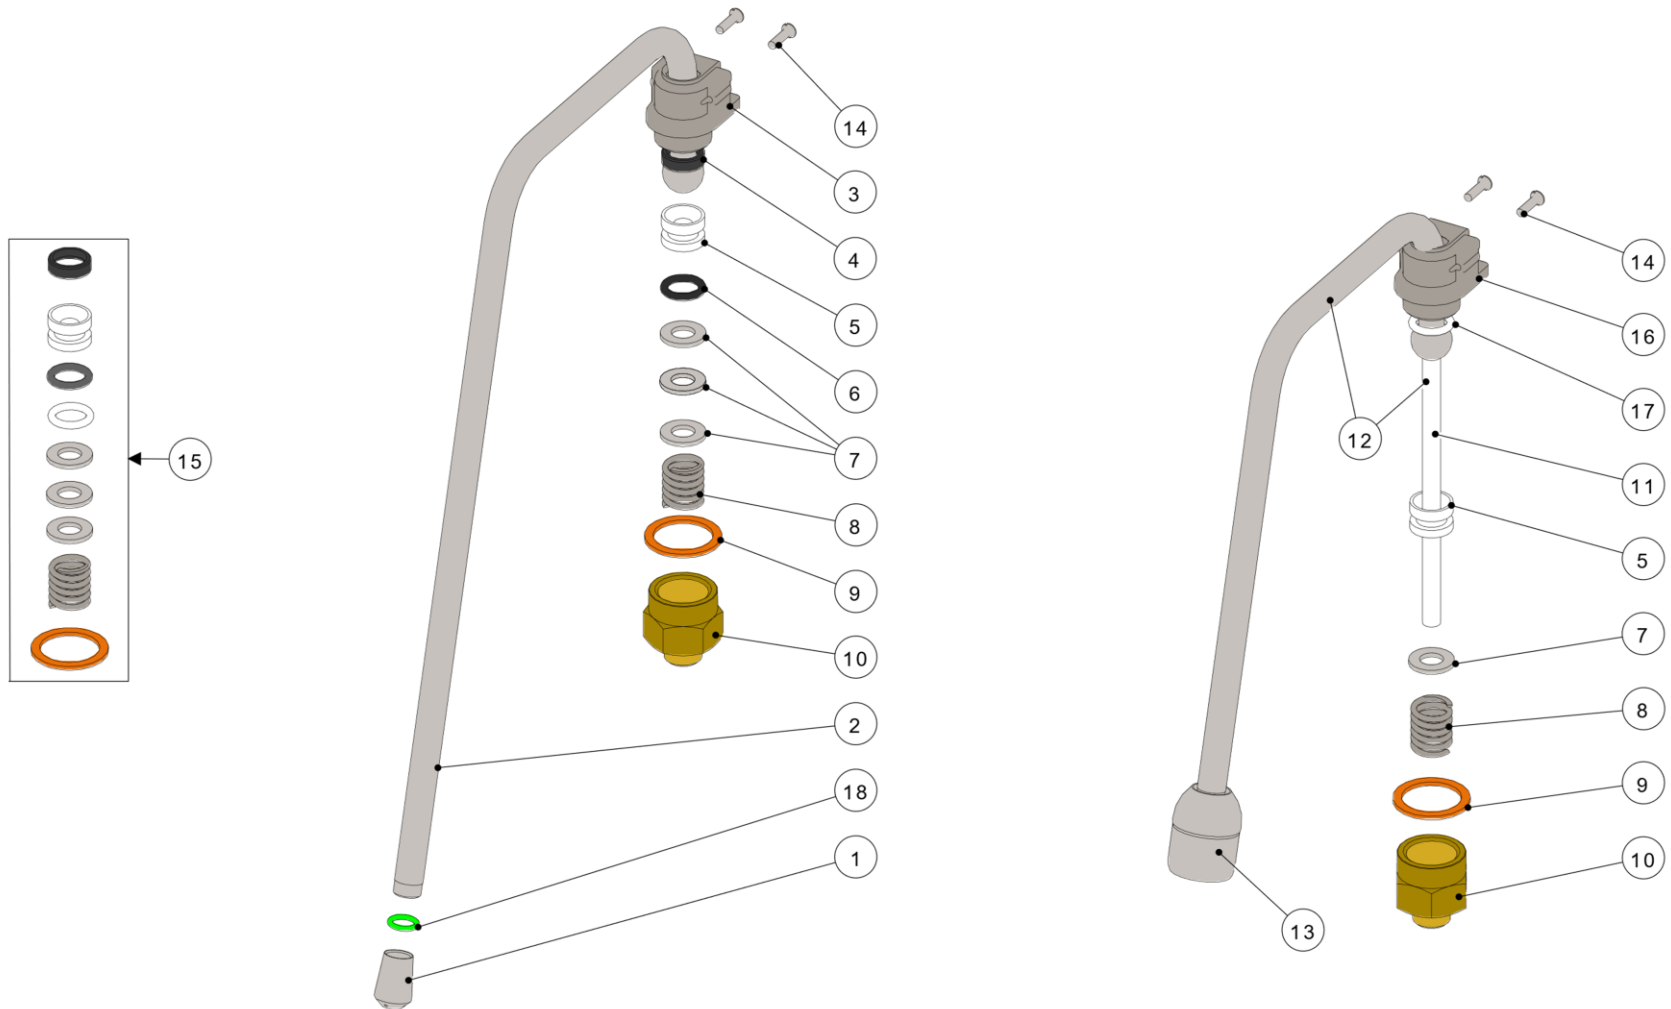

la marzocco

handmade in florence

CONTROL PANEL ASSEMBLY

la marzocco

handmade in florence

CONTROL PANEL ASSEMBLY

Item	Part number	Description
0001	E.2.051.R	SWITCH HOT WATER W/WHITE LED WITH RISER
0003	1011	KIT BUTTON ENCODER
0004	F.1.286	GLASS DISPLAY FLAT STRADA X
0005	F.1.279	BOX DISPLAY + DISPLAY GLASS SEAT
0006	E.1.042.01	DISPLAY GRAPHIC W/ 2 BOARDS
0007	I.1.086	SELFTAP.SCREW 2,2X6,5 PHIL.ROUND-PAN S/S
0008	E.2.062	ENCODER LEVA
0009	C.1.740.2	PANN. FRONT. SUP. STRADA X 2GR
0009	C.1.740.3	PANN. FRONT. SUP. STRADA X 3GR

la marzocco

handmade in florence

STEAM AND HOT WATER ASSEMBLY

la marzocco

handmade in florence

STEAM AND HOT WATER ASSEMBLY

Item	Part number	Description
0001	A.5.050	STEAM TIP PRO TOUCH D1,5
0002	T.2.005	STEAM WAND PRO TOUCH TREATED
0003	A.5.006.01	STRADA STEAM WAND HOLDER, S/S
0004	F.1.029	STEAM WAND BUSHING
0005	H.2.003	PTFE STEAM WAND SEAL
0006	H.1.004	O-RING 2,62X10,77 EPDM 70 ShA
0007	L1003	WASHER 8,5X14X1,5 S/S A2
0008	F.3.156	SPRING COMPRES. WD 2,5 OD 15,5 L 18 S/S
0009	L260/1A	WASHER 21X27X1,5 COPPER
0010	F.4.007.01	FITTING G1/4M - M20F H31 TR.
0011	T.3.001	PTFE TUBE 1/8-1/4
0012	T.2.121.R	HOT WATER WAND S/S STRADA W/PTFE
0013	L160/3.02	HOT WATER SPOUT G1/8 TREATED
0014	I.1.045	SCREW M3X12 PHILLIPS COUNTERSUNK S/S A2
0015	SA210.K	REBUILD KIT STEAM /HOT WATER WAND STRADA
0016	H.1.027	O-RING 1,78x7,65 VITON 70 ShA