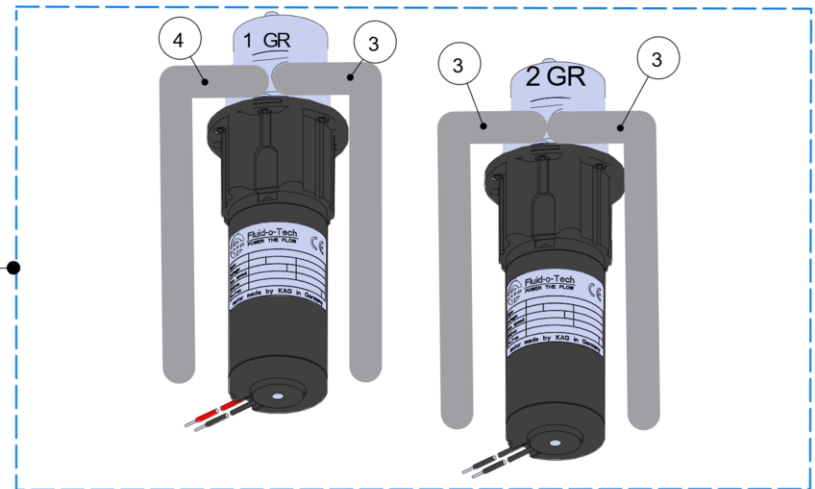

ONLY FOR
2 GR