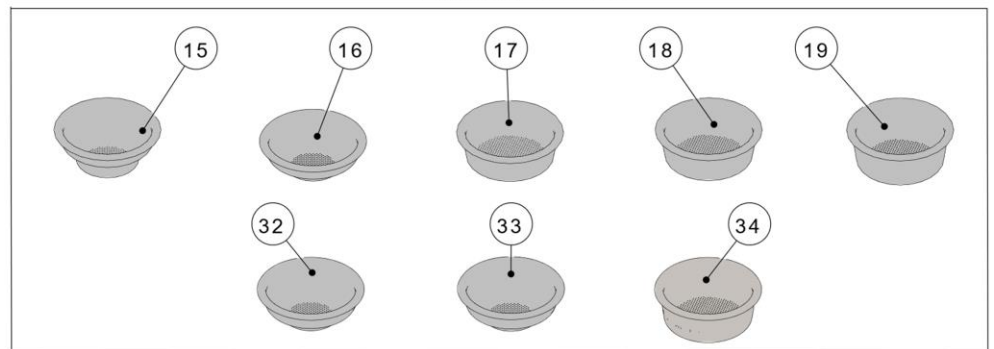

la marzocco

handmade in florence

PORTAFILTER ASSEMBLY

FOR FOR LA MARZOCO SWIFT GRINDER

STANDARD VERSION

X - TESTED & CERTIFIED

la marzocco

handmade in florence