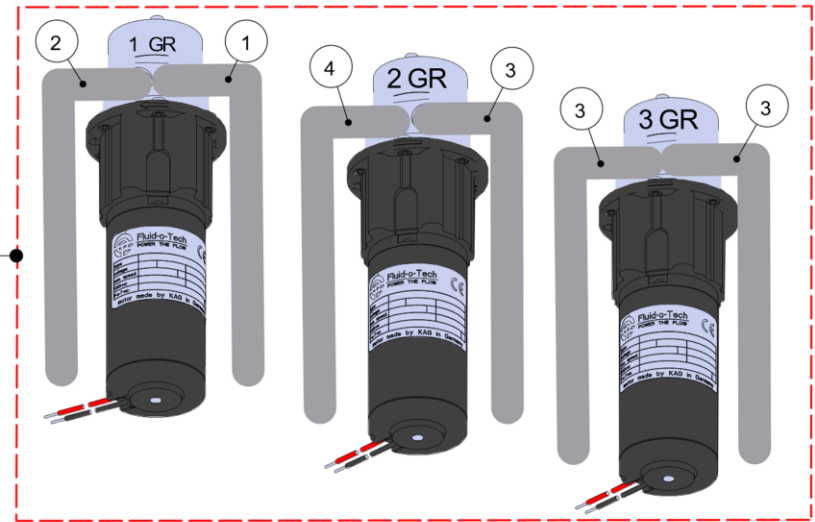

la marzocco

handmade in florence

GEAR PUMP

ONLY FOR
3 GR

ONLY FOR
2 GR