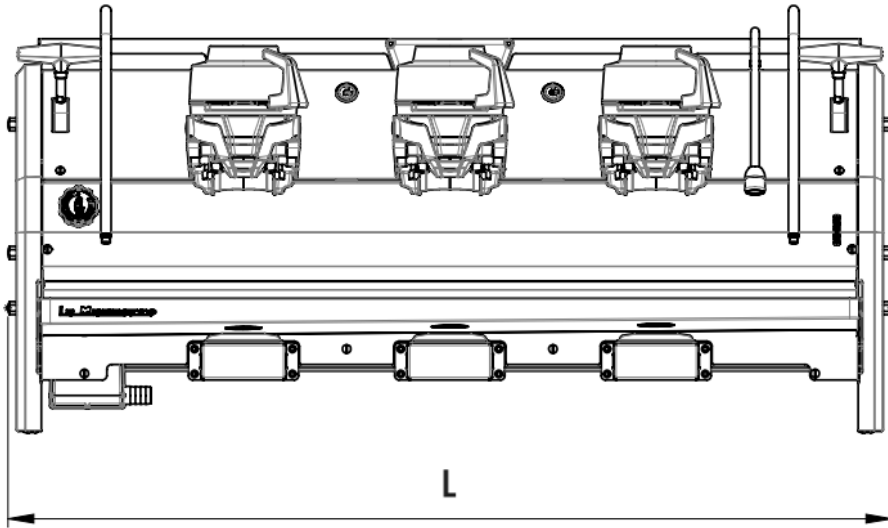

parts catalog

strada x

la marzocco
handmade in florence

la marzocco
handmade in florence

INDEX

	Pag.	Ver.
Specifications	4	1.0
Body Panel Assembly	6	1.0
Electrical System	12	1.0
Control Panel Assembly	14	1.0
Steam and Hot Water Assembly	16	1.0
Steam Valve Assembly	18	1.0
Hydraulic Assembly	20	1.0
Fittings and Valves	29	1.0
Coffee Boiler	31	1.0
Gear Pump	41	1.0
Steam Boiler	45	1.0
Scales Version – Body Panel Assembly	48	1.0
Scales Version – Scales Assembly	50	1.0
Electrical System and Pump	54	1.0
Portafilter Assembly	56	1.0
Hoses and Accessories	61	1.0

la marzocco

handmade in florence

SPECIFICATIONS

la marzocco

handmade in florence

SPECIFICATIONS

Group	1grp	2grp	3grp
Height (cm/in)	50 / 19.7	50 / 19.7	50 / 19.7
Width (cm/in)	53 / 20.9	83 / 32.7	103 / 40.6
Depth (cm/in)	69 / 27.2	69 / 27.2	69 / 27.2
Weight (kg/lbs)	66 / 145.2	94 / 206.8	101 / 222.2
Voltage (VAC)	220 single ph	220 single ph	220 single ph
Wattage (min)	2037	4800	6730
Wattage (max)	2220	5666	7783
Coffee Boiler Capacity (liters)	1.3	2.6	3.9
Steam Boiler Capacity (liters)	3.5	8.2	11.8

la marzocco

handmade in florence

BODY PANEL ASSEMBLY

la marzocco

handmade in florence

BODY PANEL ASSEMBLY

Item	Part number	Description
0001	D.4.061	LOGO LA MARZOCCO STRADA X
0002	C.1.115.03	TRAY DRAIN STRADA 2GR
0002	C.1.089.03	TRAY DRAIN STRADA 3GR
0003	C.1.281.3	GRID DRAIN STRADA 3GR W/SCALES
0003	C.1.281.2	GRID DRAIN STRADA 2GR W/SCALES
0004	I.1.036	CAP NUT M8 H12 WR 13 S/S
0005	L1003	WASHER 8,5X14X1,5 S/S A2
0006	C.5.020.SX	GLASS LEFT STRADA X-S
0007	I.6.002	WASHER 8.1X14X1 PA TRASPARENT
0008	I.1.198	SOCKET GRUB SCREW M12 - M8 S/S
0009	C.1.697.3	CUP TRAY GRID LARGE STRADA X-S 3GR
0009	C.1.697.2.DX	CUP TRAY GRID LARGE RIGHT STRADA X-S 2GR
0009	C.1.697.2.SX	CUP TRAY GRID LARGE LEFT STRADA X-S 2GR
0010	C.1.696	CUP TRAY GRID SMALL STRADA X-S
0011	D.4.062	LOGO BACK PANEL STRADA X
0012	C.5.020.DX	GLASS RIGHT STRADA X-S
0013	F.2.061	RUBBER FOOT STRADA X-S