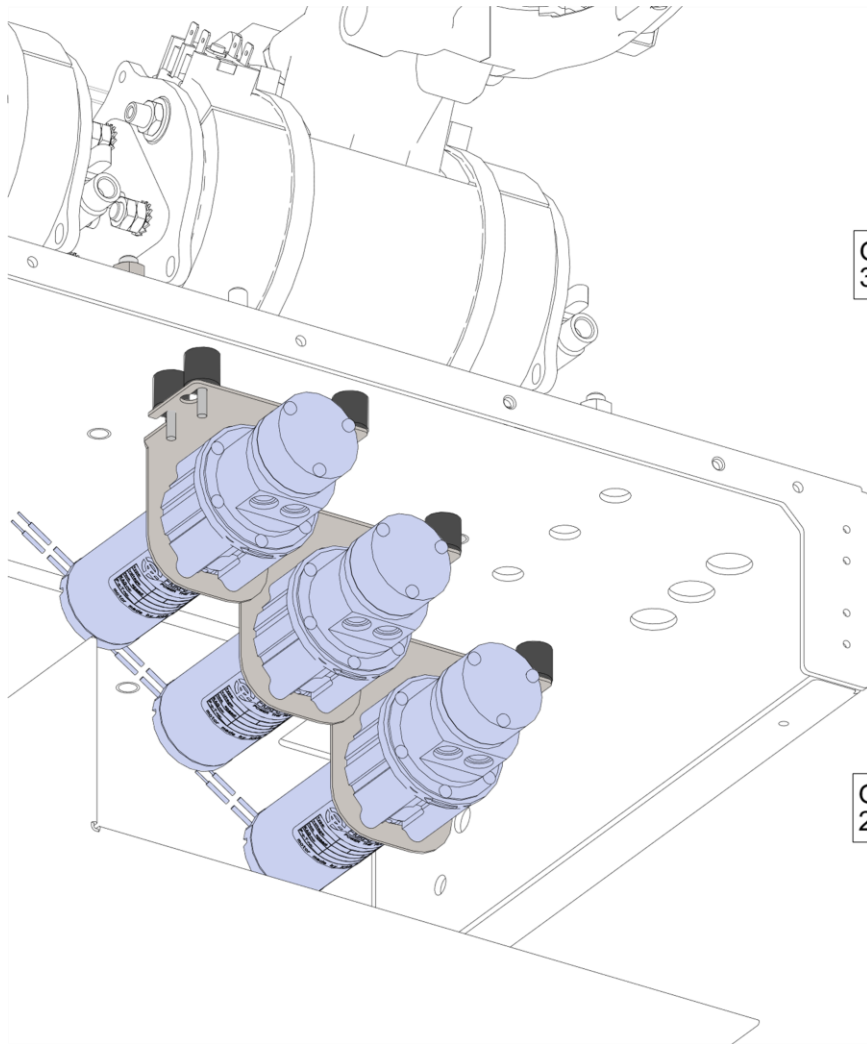

la marzocco

handmade in florence

GEAR PUMP

ONLY FOR
3 GR