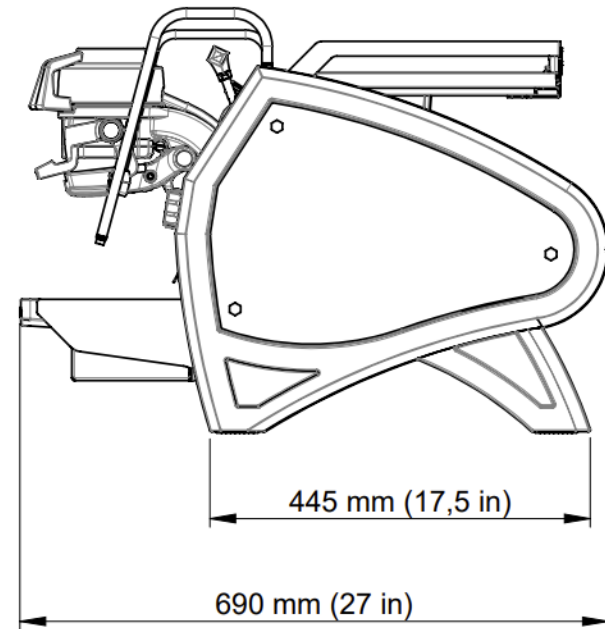

parts catalog

strada x

la marzocco
handmade in florence

la marzocco
handmade in florence

INDEX

	Pag.	Ver.
Specifications	4	1.0
Body Panel Assembly	6	1.0
Electrical System	12	1.0
Control Panel Assembly	14	1.0
Steam and Hot Water Assembly	16	1.0
Steam Valve Assembly	18	1.0
Hydraulic Assembly	20	1.0
Fittings and Valves	29	1.0
Coffee Boiler	31	1.0
Gear Pump	41	1.0
Steam Boiler	45	1.0
Scales Version – Body Panel Assembly	48	1.0
Scales Version – Scales Assembly	50	1.0
Electrical System and Pump	54	1.0
Portafilter Assembly	56	1.0
Hoses and Accessories	61	1.0

la marzocco

handmade in florence

SPECIFICATIONS

la marzocco

handmade in florence

SPECIFICATIONS

Group	1grp	2grp	3grp
Height (cm/in)	50 / 19.7	50 / 19.7	50 / 19.7
Width (cm/in)	53 / 20.9	83 / 32.7	103 / 40.6
Depth (cm/in)	69 / 27.2	69 / 27.2	69 / 27.2
Weight (kg/lbs)	66 / 145.2	94 / 206.8	101 / 222.2
Voltage (VAC)	220 single ph	220 single ph	220 single ph
Wattage (min)	2037	4800	6730
Wattage (max)	2220	5666	7783
Coffee Boiler Capacity (liters)	1.3	2.6	3.9
Steam Boiler Capacity (liters)	3.5	8.2	11.8