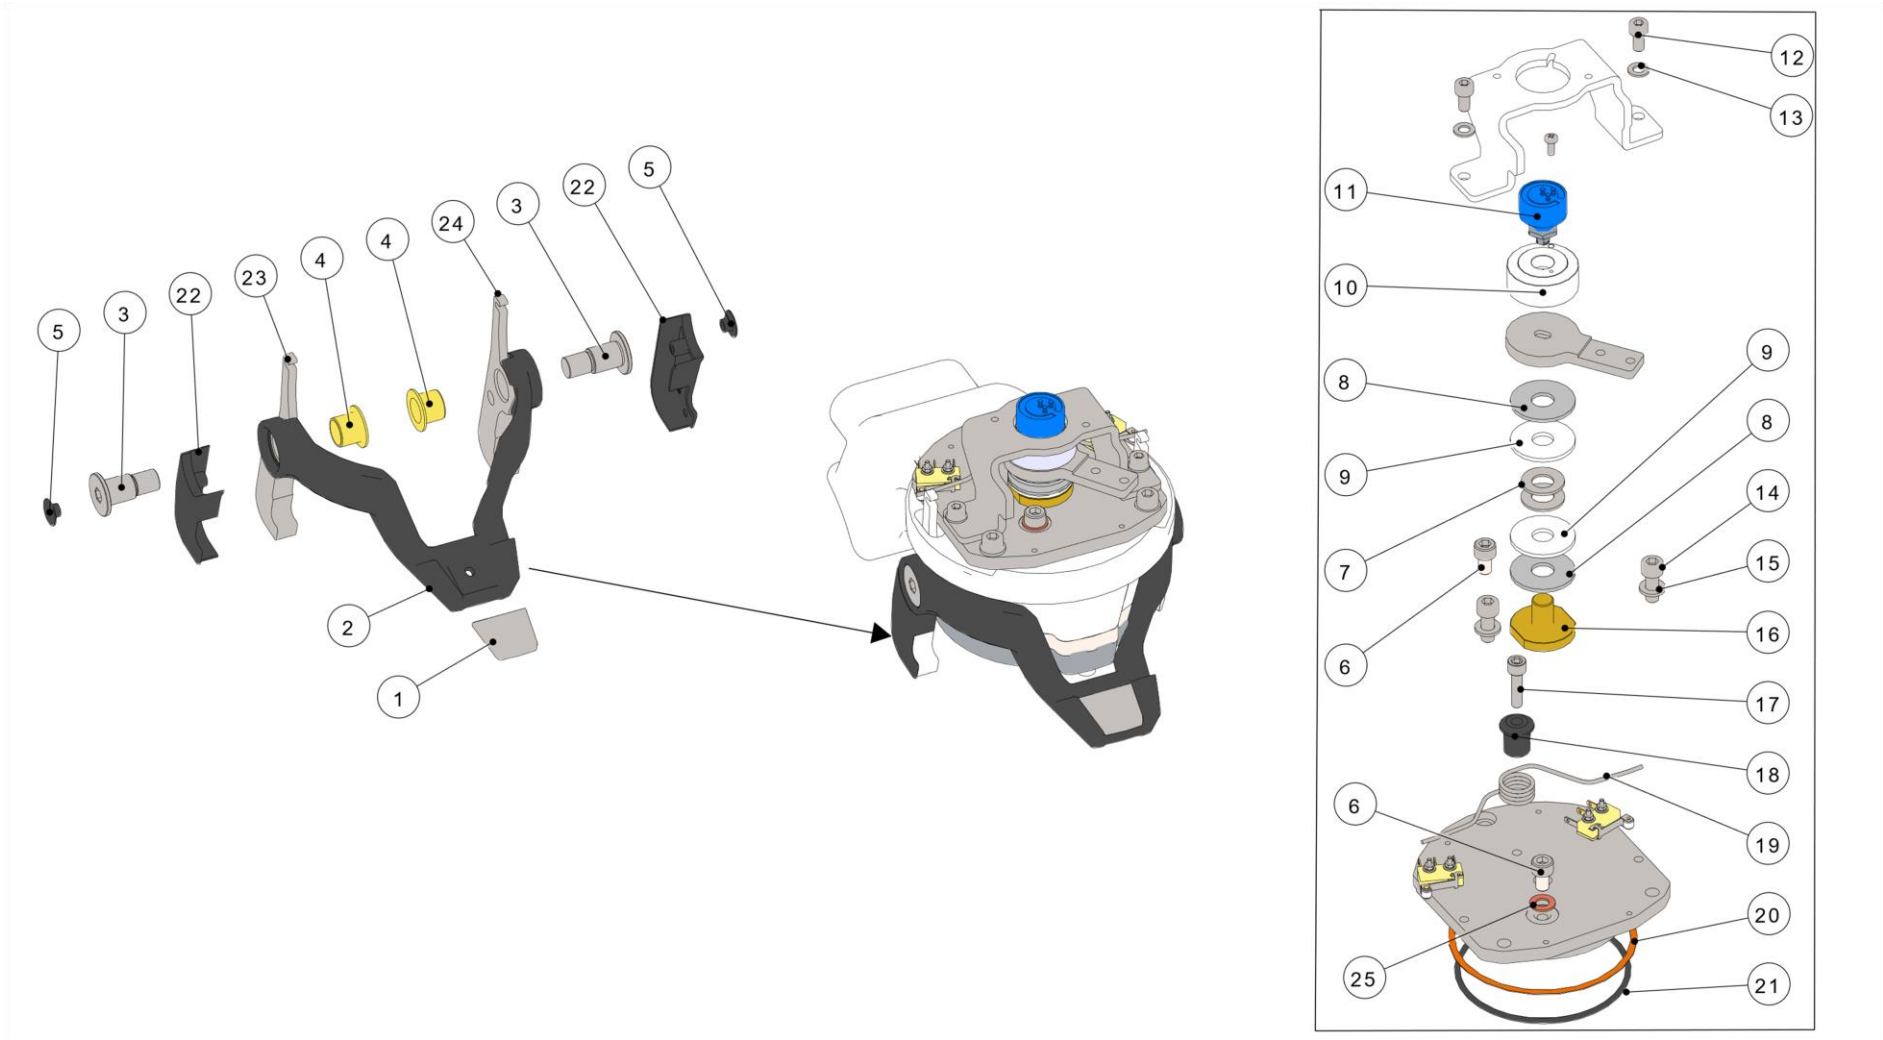

la marzocco

handmade in florence

COFFEE BOILER