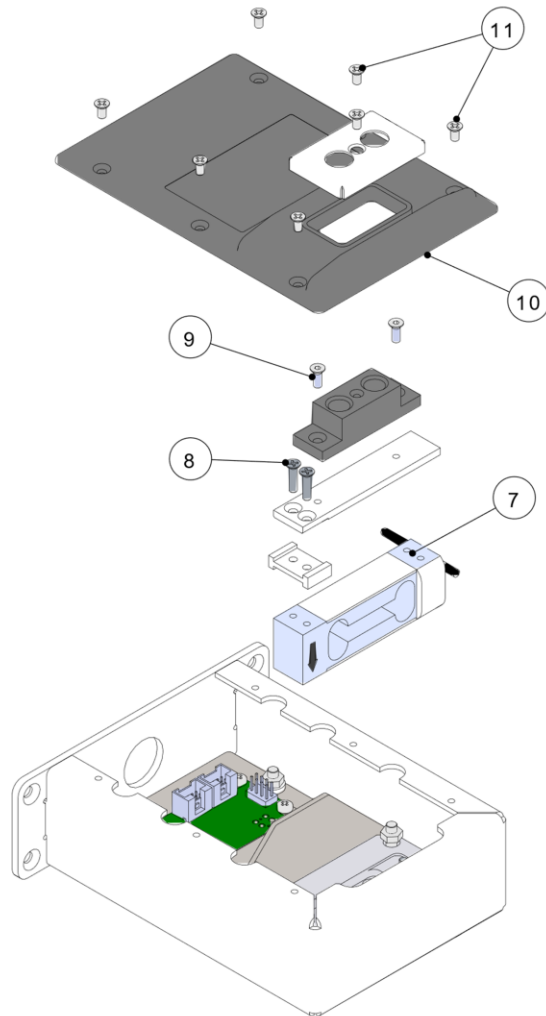

la marzocco

handmade in florence

SCALES VERSION – SCALES ASSEMBLY