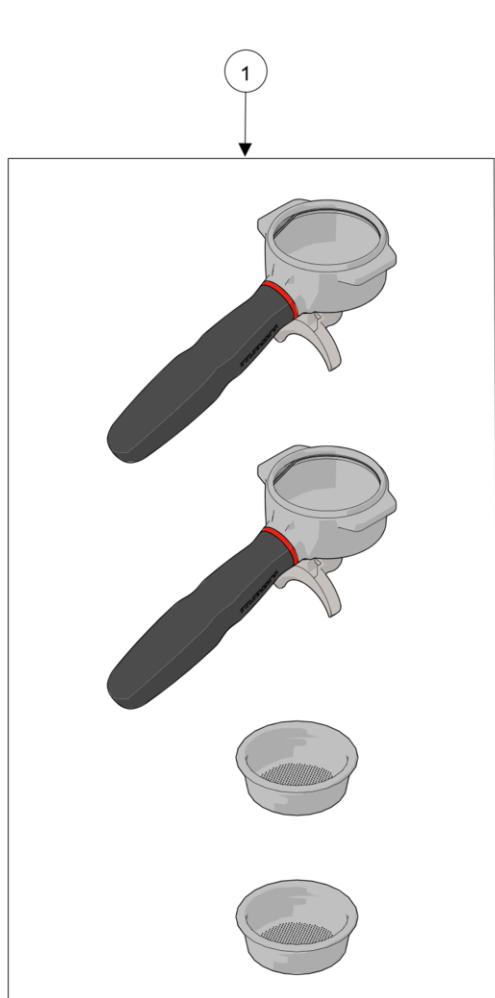

PORTAFILTER ASSEMBLY

Item	Part number	Description
0001	A.5.114	PORTAFILTER STRAIGHT-IN DOUBLE SPOUT
0002	A.5.113	PORTAFILTER STRAIGHT-IN SINGLE SPOUT
0003	A.5.014.01	DOUBLE SPOUT S/S
0004	A.5.013.01	SINGLE SPOUT S/S
0005	H.1.017	O-RING 3,53X9,12 EPDM 70 SH
0005	H.1.017.02	O-RING 3,37X9,21 EPDM
0006	A.5.124	PORTAFILTER NAKED STRAIGHT-IN
0007	F.3.080	FILTER 14 GR RIDGELESS
0008	F.3.079	FILTER 17 GR RIDGELESS
0009	F.3.081	FILTER 21 GR RIDGELESS
0010	L115/A	FILTER 1 CUP
0011	L115/A/S	SINGLE FILTER
0012	5.128	19mm SWIFT FILTER BASKET
0013	5.127	22mm SWIFT FILTER BASKET
0014	5.133	TRIPLE SWIFT FILTER BASKET
0015	F.3.029.GR	FILTER 7 GR STANDARD
0016	F.3.053	FILTER 7 GR STANDARD ITALY
0017	F.3.028.01	FILTER 14 GR STANDARD
0018	F.3.027.01	FILTER 17 GR STANDARD
0019	F.3.026.01	FILTER 21 GR STANDARD
0020	F.3.054.X	FILTER 7 GR X ITALIA

la marzocco

handmade in florence

PORTAFILTER ASSEMBLY

Item	Part number	Description
0021	F.3.029.X	FILTER 7 GR X
0022	F.3.028.X	FILTER 14 GR X
0023	F.3.027.X	FILTER 17 GR X
0024	F.3.026.X	FILTER 21 GR X
0025	L113	SPRING D WIRE1,1 S/S FILTER LOCK
0026	F.3.131	FILTER FOR BLACKFLUSHING
0027	F.3.045	S/S-ALUMINUM SINGLE-DOUBLE TAMPER
0028	F.3.031.01	ANODIZED DOUBLE TAMPER S/S US VERSION
0029	A.5.139	PORTAFILTER STRAIGHT-IN S. SPOUT MAPLE
0029	A.5.141	PORTAFILTER STRAIGHT-IN S. SPOUT WALNUT
0030	A.5.140	PORTAFILTER STRAIGHT-IN D. SPOUT MAPLE
0030	A.5.142	PORTAFILTER STRAIGHT-IN D. SPOUT WALNUT
0031	A.5.143	PORTAFILTER NAKED STRAIGHT-IN MAPLE
0031	A.5.144	PORTAFILTER NAKED STRAIGHT-IN WALNUT
0032	F.3.150	FILTER 8 GR STANDARD
0033	F.3.134	FILTER 9 GR STANDARD
0034	F.3.135	FILTER 19 GR STANDARD
0035	F.2.058	CAP FILTER FOR BLACKFLUSHING

la marzocco

handmade in florence

PORTAFILTER ASSEMBLY

la marzocco

handmade in florence

PORTAFILTER ASSEMBLY

Item	Part number	Description
0001	1200	2 PRECISION STRAIGHT-IN PORTAFILTER KIT
0002	1201	3 PRECISION STRAIGHT-IN PORTAFILTER KIT
0003	932	4x 17g S/S PRECISION FILTER BASKET KIT