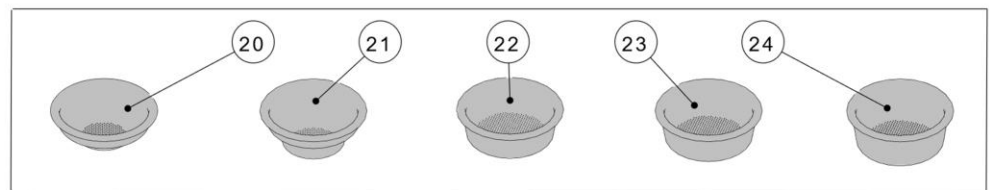

la marzocco

handmade in florence

PORTAFILTER ASSEMBLY

FOR FOR LA MARZOCO SWIFT GRINDER

STANDARD VERSION

X - TESTED & CERTIFIED

la marzocco

handmade in florence