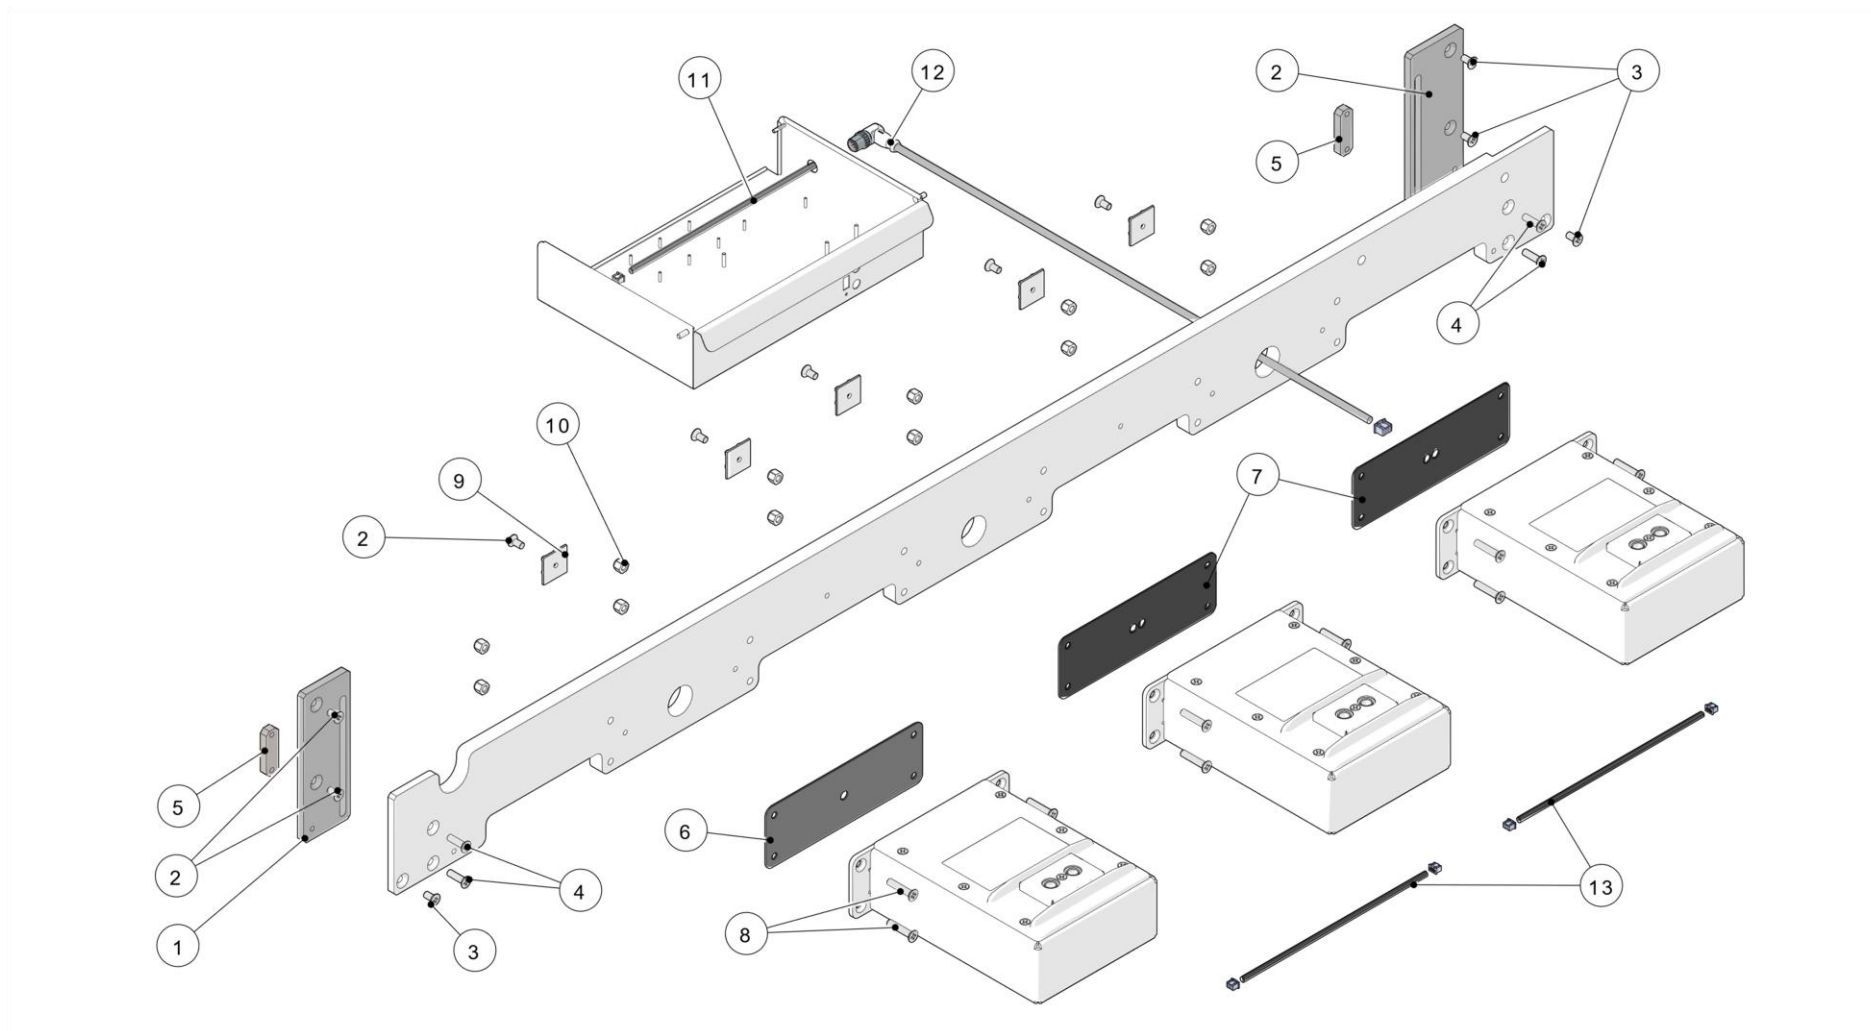

la marzocco

handmade in florence

SCALES VERSION – BODY PANEL ASSEM.

la marzocco

handmade in florence

SCALES VERSION – BODY PANEL ASSEM.

Item	Part number	Description
0001	959-2	RETROFIT KIT SCALES STRADA X-S 2GR
0001	959-3	RETROFIT KIT SCALES STRADA X-S 3GR
0002	C.1.280.2.01	TRAY DRAIN STRADA 2GR W/SCALES
0002	C.1.280.3.01	TRAY DRAIN STRADA 3GR W/SCALES
0003	D.4.061	LOGO LA MARZOCCO STRADA X
0004	C.1.281.2	GRID DRAIN STRADA 2GR W/SCALES
0004	C.1.281.3	GRID DRAIN STRADA 3GR W/SCALES
0005	F.1.084.R	ASSEMBLED SUPPORT WITH MAGNETS
0006	C.1.278.R	GRID SCALE COMPLETE
0006	I.1.099	SCREW M4X10 MUSHROOM SLOTTED HEAD S/S
0008	C.1.279.2	PANEL LOWER FRONT STRADA 2GR W/SCALES
0008	C.1.279.3	PANEL LOWER FRONT STRADA 3GR W/SCALES
0009	F.1.089	PROTECT.WATER TRAY DRAIN STRADA W/SCALES

la marzocco

handmade in florence

SCALES VERSION – SCALES ASSEMBLY

la marzocco

handmade in florence

SCALES VERSION – SCALES ASSEMBLY

Item	Part number	Description
0001	C.1.231	BRACKET LEFT SCALE STRADA
0002	C.1.270	BRACKET RIGHT SCALE STRADA
0003	I.1.057	SCREW M4X8 PHILLIPS COUNTERSUNK S/S A2
0004	I.1.093	SCREW M4X14 PHILLIPS COUNTERSUNK S/S A2
0005	F.3.058	PLATE SCROLLING BEAM SCALES
0006	F.2.038	SCALE GASKET 1
0007	F.2.039	SCALE GASKET 2
0008	I.1.076	SCREW M4X20 PHILLIPS COUNTERSUNK S/S A2
0009	5.V010	FASTENER ADHESIVE SUPPORT
0010	DADO4AUTOBL	SELF LOCK NUT M4 H5,5 WR7 GALVANIZED
0011	E.4.123	CABLE LOW T. C.A. W/CONN. IP67 FEMALE
0012	E.4.125	CABLE LOW TENSION C.A. W/CONN. IP67 MALE
0013	E.4.124	CABLE LOW TENSION C.A.