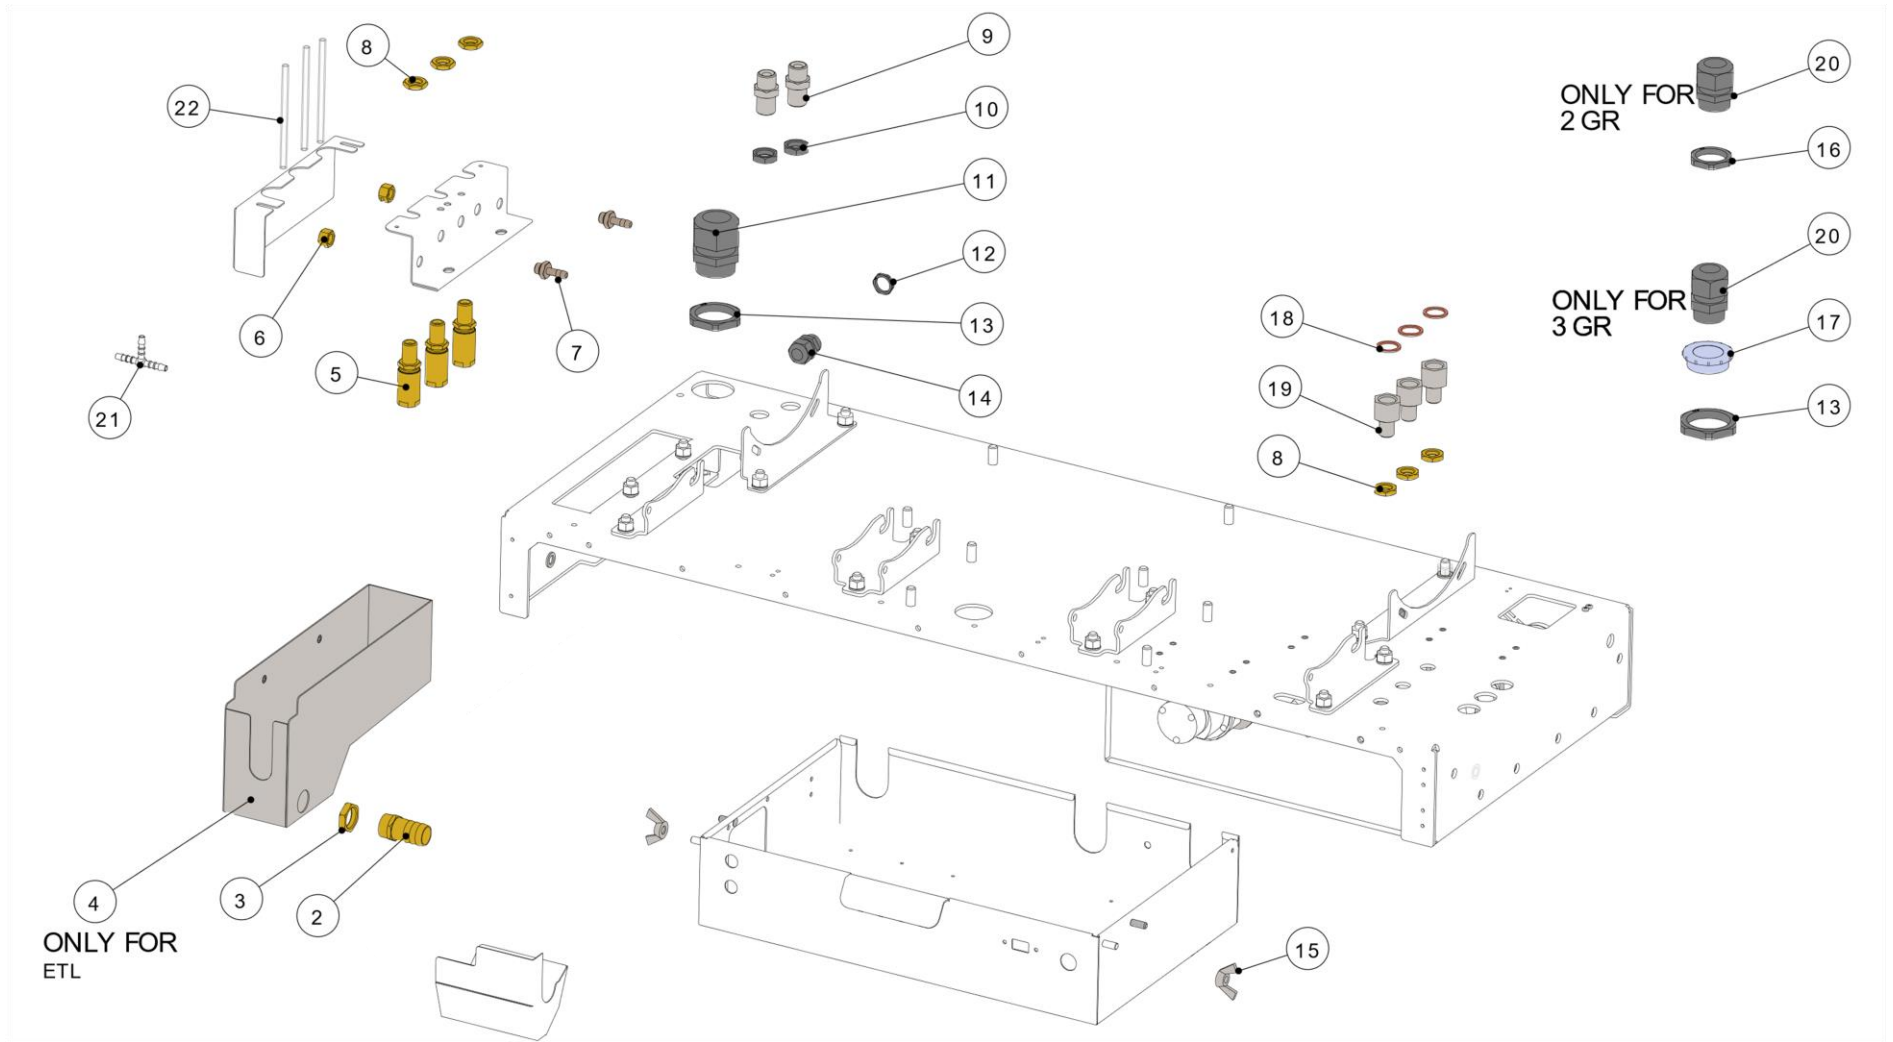

la marzocco

handmade in florence

BODY PANEL ASSEMBLY