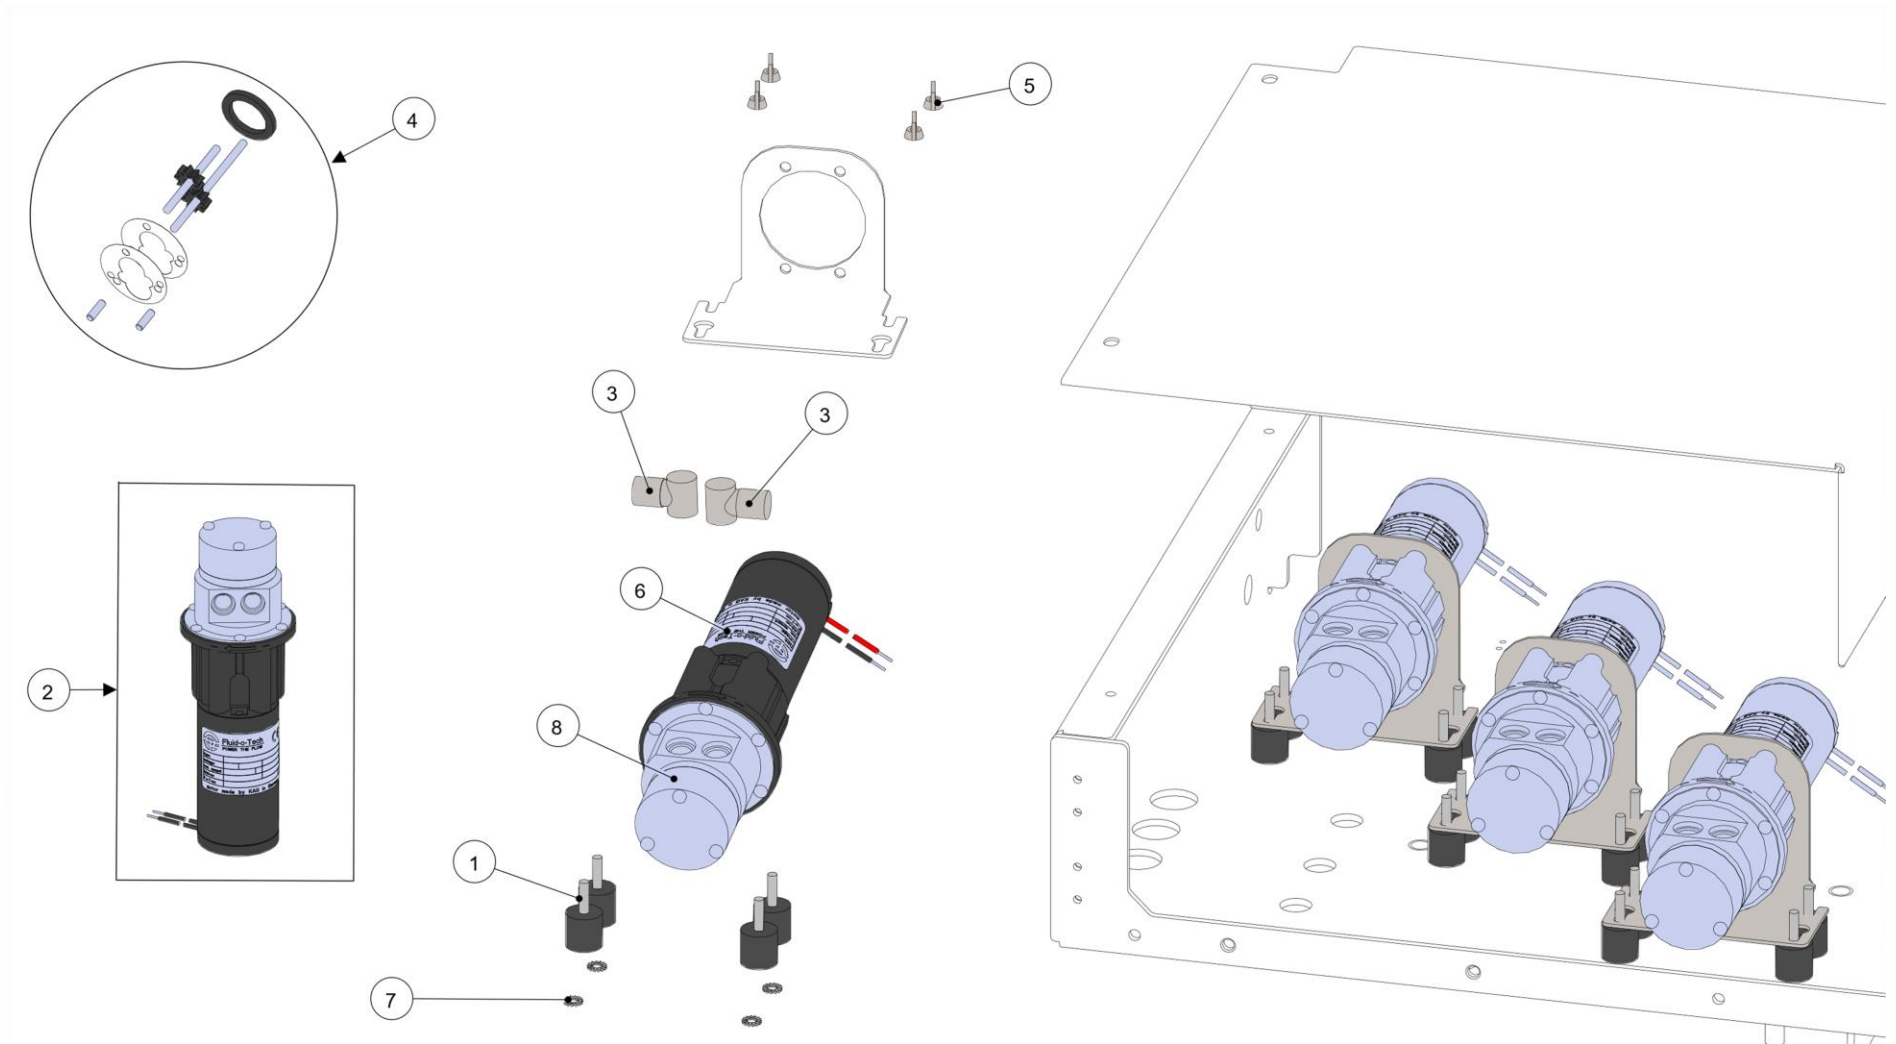

la marzocco

handmade in florence

GEAR PUMP