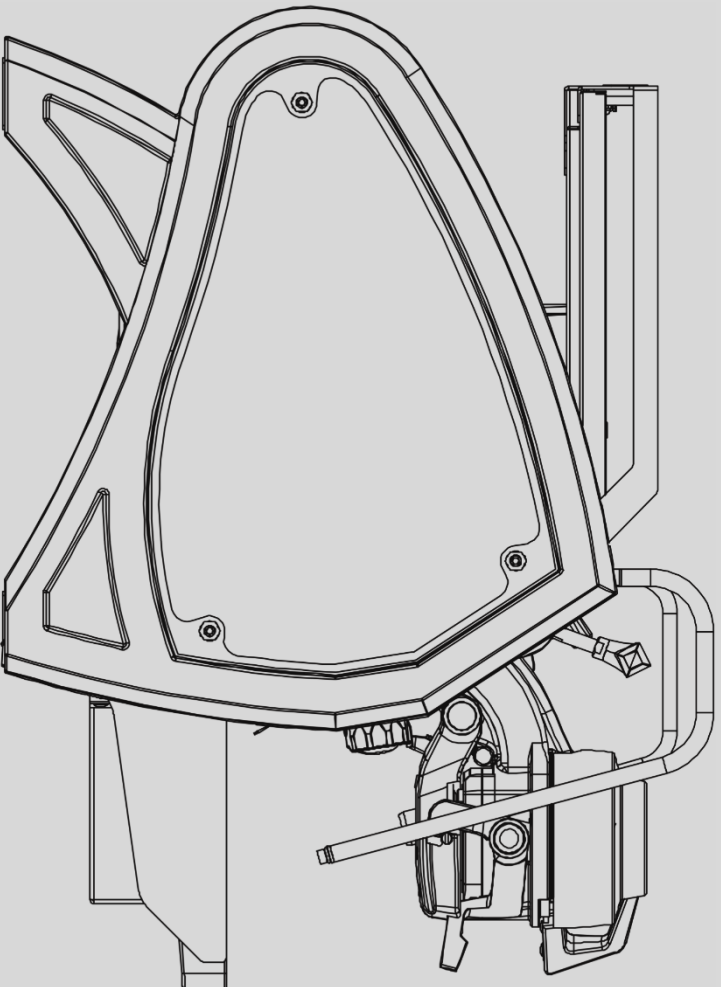

parts catalog

strada x

la marzocco
handmade in florence

la marzocco
handmade in florence

INDEX

	Pag.	Ver.
Specifications	4	1.0
Body Panel Assembly	6	1.0
Electrical System	12	1.0
Control Panel Assembly	14	1.0
Steam and Hot Water Assembly	16	1.0
Steam Valve Assembly	18	1.0
Hydraulic Assembly	20	1.0
Fittings and Valves	29	1.0
Coffee Boiler	31	1.0
Gear Pump	41	1.0
Steam Boiler	45	1.0
Scales Version – Body Panel Assembly	48	1.0
Scales Version – Scales Assembly	50	1.0
Electrical System and Pump	54	1.0
Portafilter Assembly	56	1.0
Hoses and Accessories	61	1.0

la marzocco

handmade in florence

SPECIFICATIONS

la marzocco

handmade in florence

SPECIFICATIONS

Group	1grp	2grp	3grp
Height (cm/in)	50 / 19.7	50 / 19.7	50 / 19.7
Width (cm/in)	53 / 20.9	83 / 32.7	103 / 40.6
Depth (cm/in)	69 / 27.2	69 / 27.2	69 / 27.2
Weight (kg/lbs)	66 / 145.2	94 / 206.8	101 / 222.2
Voltage (VAC)	220 single ph	220 single ph	220 single ph
Wattage (min)	2037	4800	6730
Wattage (max)	2220	5666	7783
Coffee Boiler Capacity (liters)	1.3	2.6	3.9
Steam Boiler Capacity (liters)	3.5	8.2	11.8

la marzocco

handmade in florence

BODY PANEL ASSEMBLY

la marzocco

handmade in florence

BODY PANEL ASSEMBLY

Item	Part number	Description
0001	D.4.061	LOGO LA MARZOCCO STRADA X
0002	C.1.115.03	TRAY DRAIN STRADA 2GR
0002	C.1.089.03	TRAY DRAIN STRADA 3GR
0003	C.1.281.3	GRID DRAIN STRADA 3GR W/SCALES
0003	C.1.281.2	GRID DRAIN STRADA 2GR W/SCALES
0004	I.1.036	CAP NUT M8 H12 WR 13 S/S
0005	L1003	WASHER 8,5X14X1,5 S/S A2
0006	C.5.020.SX	GLASS LEFT STRADA X-S
0007	I.6.002	WASHER 8.1X14X1 PA TRASPARENT
0008	I.1.198	SOCKET GRUB SCREW M12 - M8 S/S
0009	C.1.697.3	CUP TRAY GRID LARGE STRADA X-S 3GR
0009	C.1.697.2.DX	CUP TRAY GRID LARGE RIGHT STRADA X-S 2GR
0009	C.1.697.2.SX	CUP TRAY GRID LARGE LEFT STRADA X-S 2GR
0010	C.1.696	CUP TRAY GRID SMALL STRADA X-S
0011	D.4.062	LOGO BACK PANEL STRADA X
0012	C.5.020.DX	GLASS RIGHT STRADA X-S
0013	F.2.061	RUBBER FOOT STRADA X-S