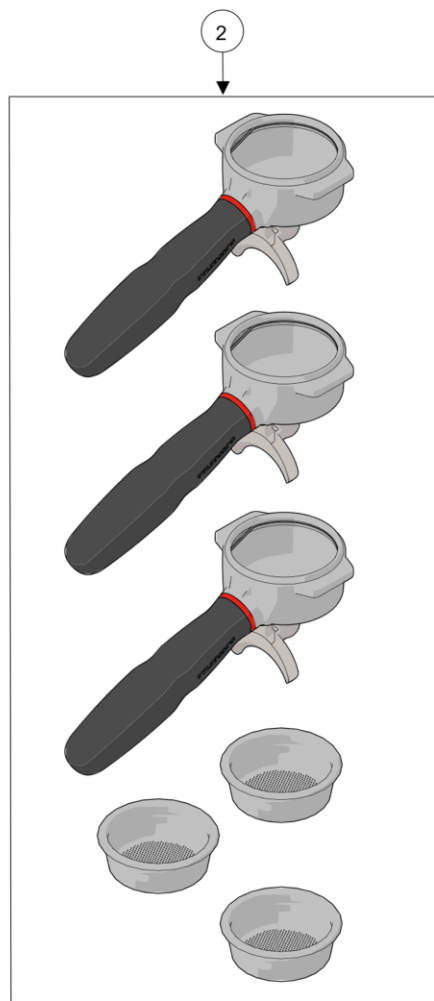

PORTAFILTER ASSEMBLY

Item	Part number	Description
0001	A.5.114	PORTAFILTER STRAIGHT-IN DOUBLE SPOUT
0002	A.5.113	PORTAFILTER STRAIGHT-IN SINGLE SPOUT
0003	A.5.014.01	DOUBLE SPOUT S/S
0004	A.5.013.01	SINGLE SPOUT S/S
0005	H.1.017	O-RING 3,53X9,12 EPDM 70 SH
0005	H.1.017.02	O-RING 3,37X9,21 EPDM
0006	A.5.124	PORTAFILTER NAKED STRAIGHT-IN
0007	F.3.080	FILTER 14 GR RIDGELESS
0008	F.3.079	FILTER 17 GR RIDGELESS
0009	F.3.081	FILTER 21 GR RIDGELESS
0010	L115/A	FILTER 1 CUP
0011	L115/A/S	SINGLE FILTER
0012	5.128	19mm SWIFT FILTER BASKET
0013	5.127	22mm SWIFT FILTER BASKET
0014	5.133	TRIPLE SWIFT FILTER BASKET
0015	F.3.029.GR	FILTER 7 GR STANDARD
0016	F.3.053	FILTER 7 GR STANDARD ITALY
0017	F.3.028.01	FILTER 14 GR STANDARD
0018	F.3.027.01	FILTER 17 GR STANDARD
0019	F.3.026.01	FILTER 21 GR STANDARD
0020	F.3.054.X	FILTER 7 GR X ITALIA

la marzocco

handmade in florence

PORTAFILTER ASSEMBLY

Item	Part number	Description
0021	F.3.029.X	FILTER 7 GR X
0022	F.3.028.X	FILTER 14 GR X
0023	F.3.027.X	FILTER 17 GR X
0024	F.3.026.X	FILTER 21 GR X
0025	L113	SPRING D WIRE1,1 S/S FILTER LOCK
0026	F.3.131	FILTER FOR BLACKFLUSHING
0027	F.3.045	S/S-ALUMINUM SINGLE-DOUBLE TAMPER
0028	F.3.031.01	ANODIZED DOUBLE TAMPER S/S US VERSION
0029	A.5.139	PORTAFILTER STRAIGHT-IN S. SPOUT MAPLE
0029	A.5.141	PORTAFILTER STRAIGHT-IN S. SPOUT WALNUT
0030	A.5.140	PORTAFILTER STRAIGHT-IN D. SPOUT MAPLE
0030	A.5.142	PORTAFILTER STRAIGHT-IN D. SPOUT WALNUT
0031	A.5.143	PORTAFILTER NAKED STRAIGHT-IN MAPLE
0031	A.5.144	PORTAFILTER NAKED STRAIGHT-IN WALNUT
0032	F.3.150	FILTER 8 GR STANDARD
0033	F.3.134	FILTER 9 GR STANDARD
0034	F.3.135	FILTER 19 GR STANDARD
0035	F.2.058	CAP FILTER FOR BLACKFLUSHING

la marzocco

handmade in florence

PORTAFILTER ASSEMBLY

la marzocco

handmade in florence

PORTAFILTER ASSEMBLY

Item	Part number	Description
0001	1200	2 PRECISION STRAIGHT-IN PORTAFILTER KIT
0002	1201	3 PRECISION STRAIGHT-IN PORTAFILTER KIT
0003	932	4x 17g S/S PRECISION FILTER BASKET KIT