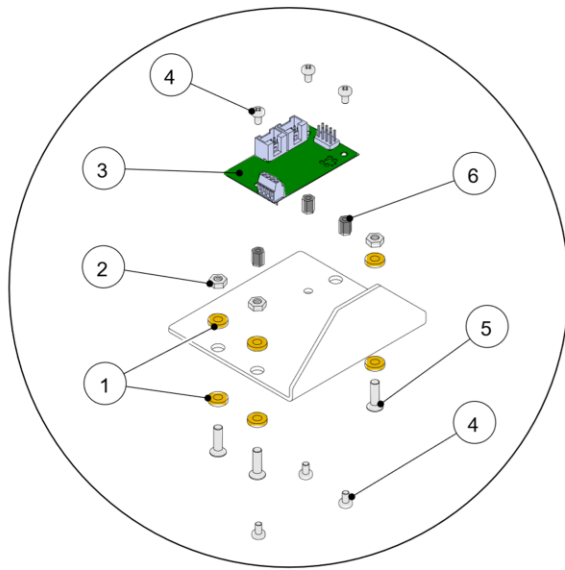

la marzocco

handmade in florence

SCALES VERSION – SCALES ASSEMBLY