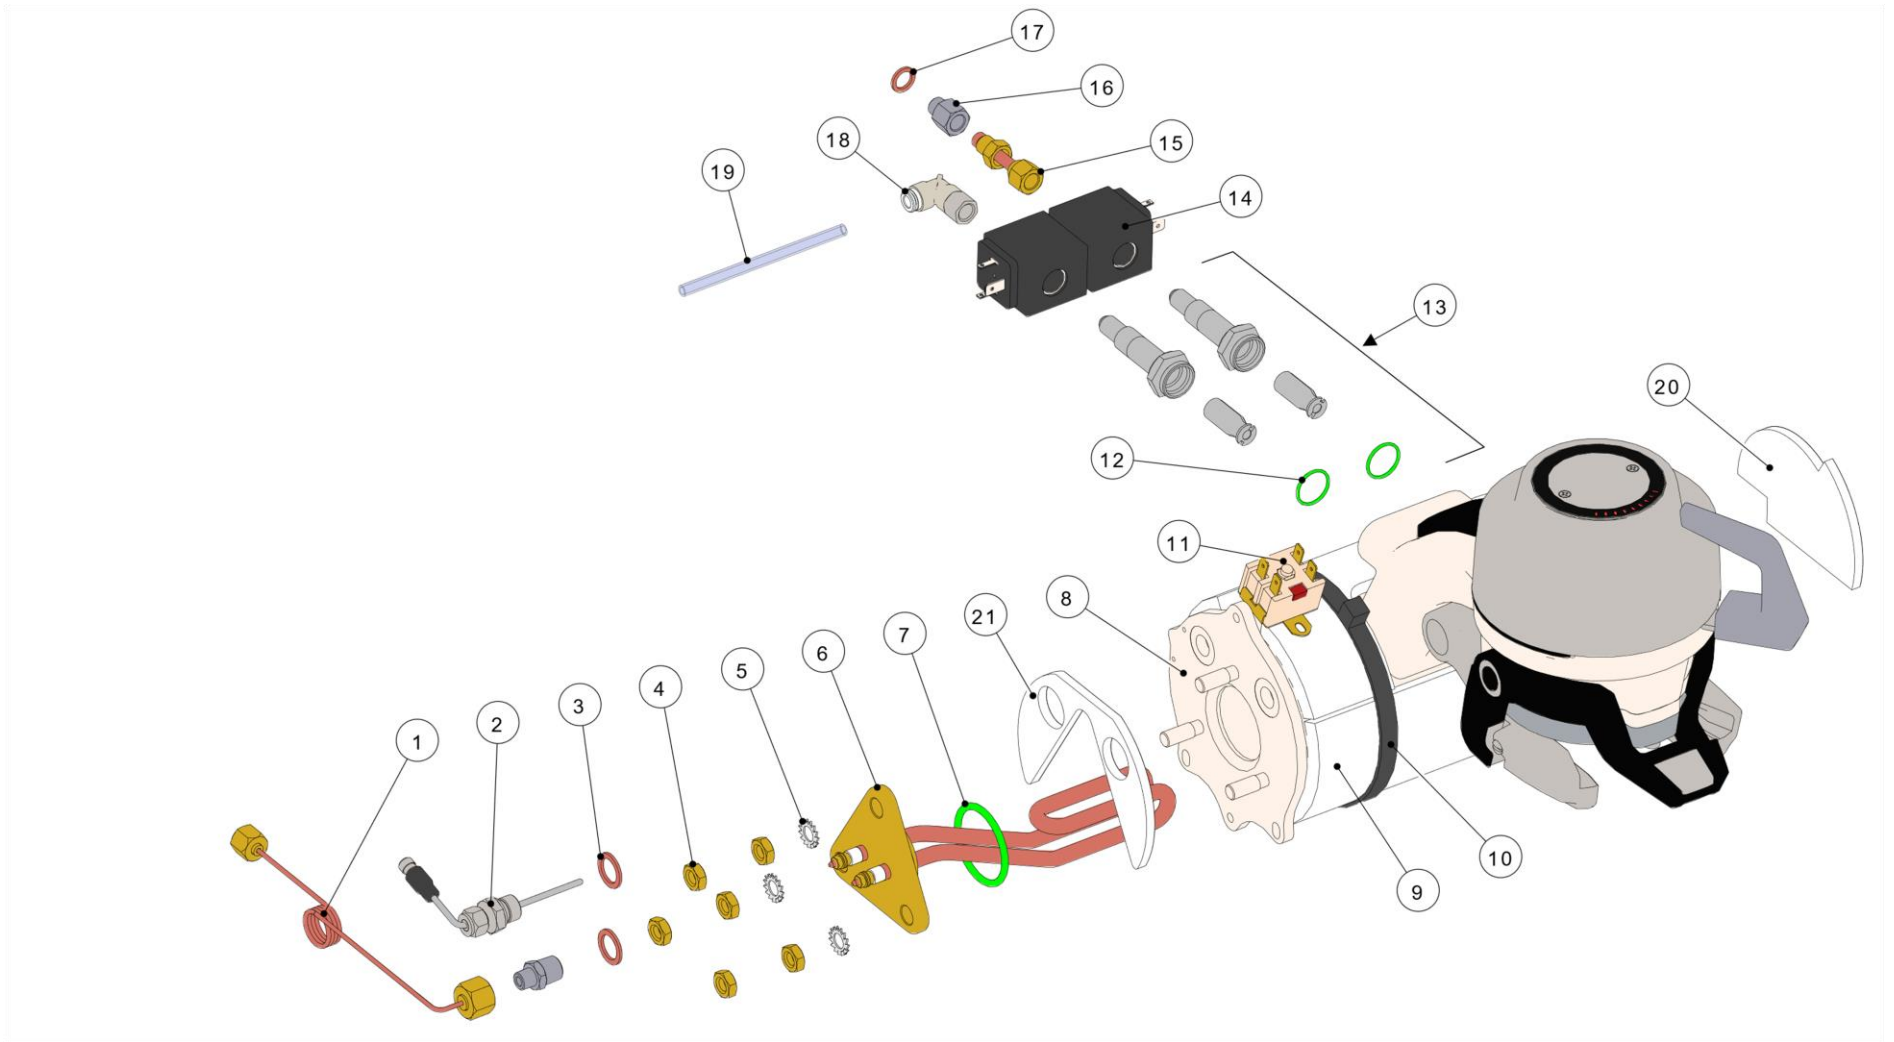

la marzocco

handmade in florence

COFFEE BOILER