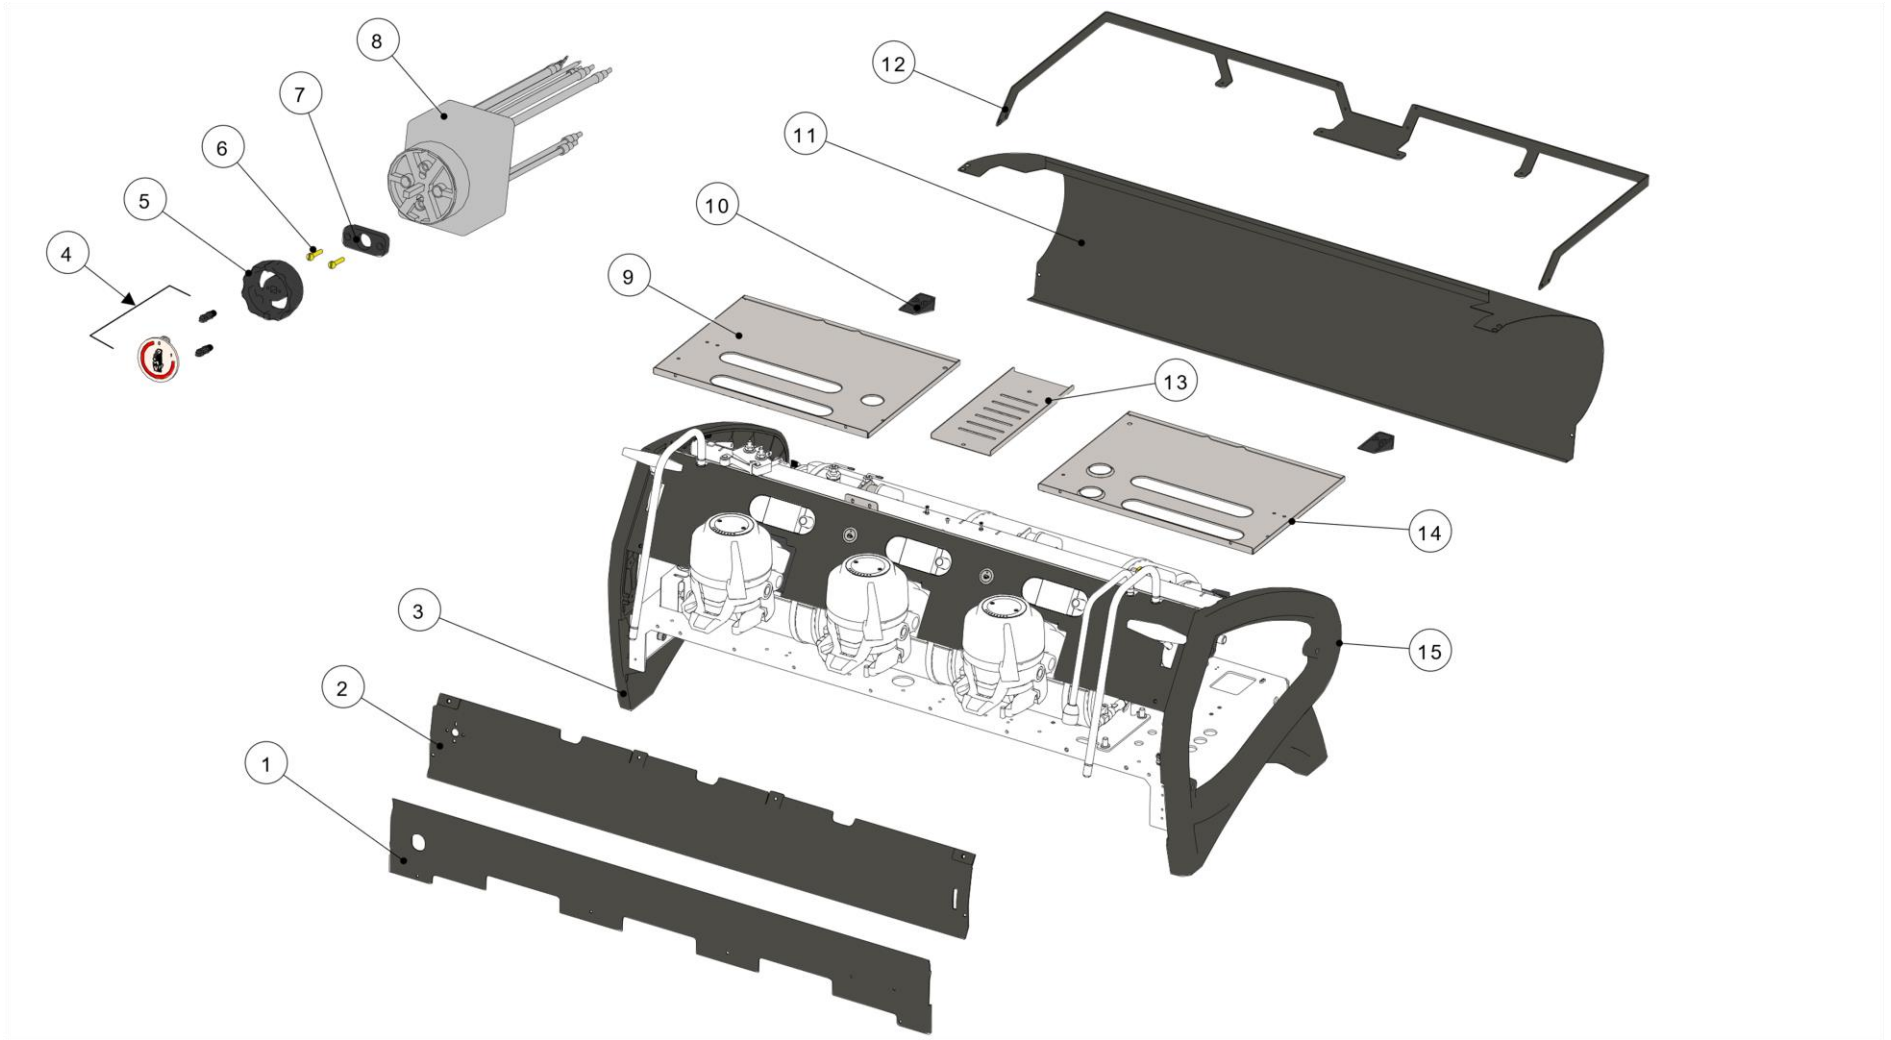

la marzocco

handmade in florence

BODY PANEL ASSEMBLY