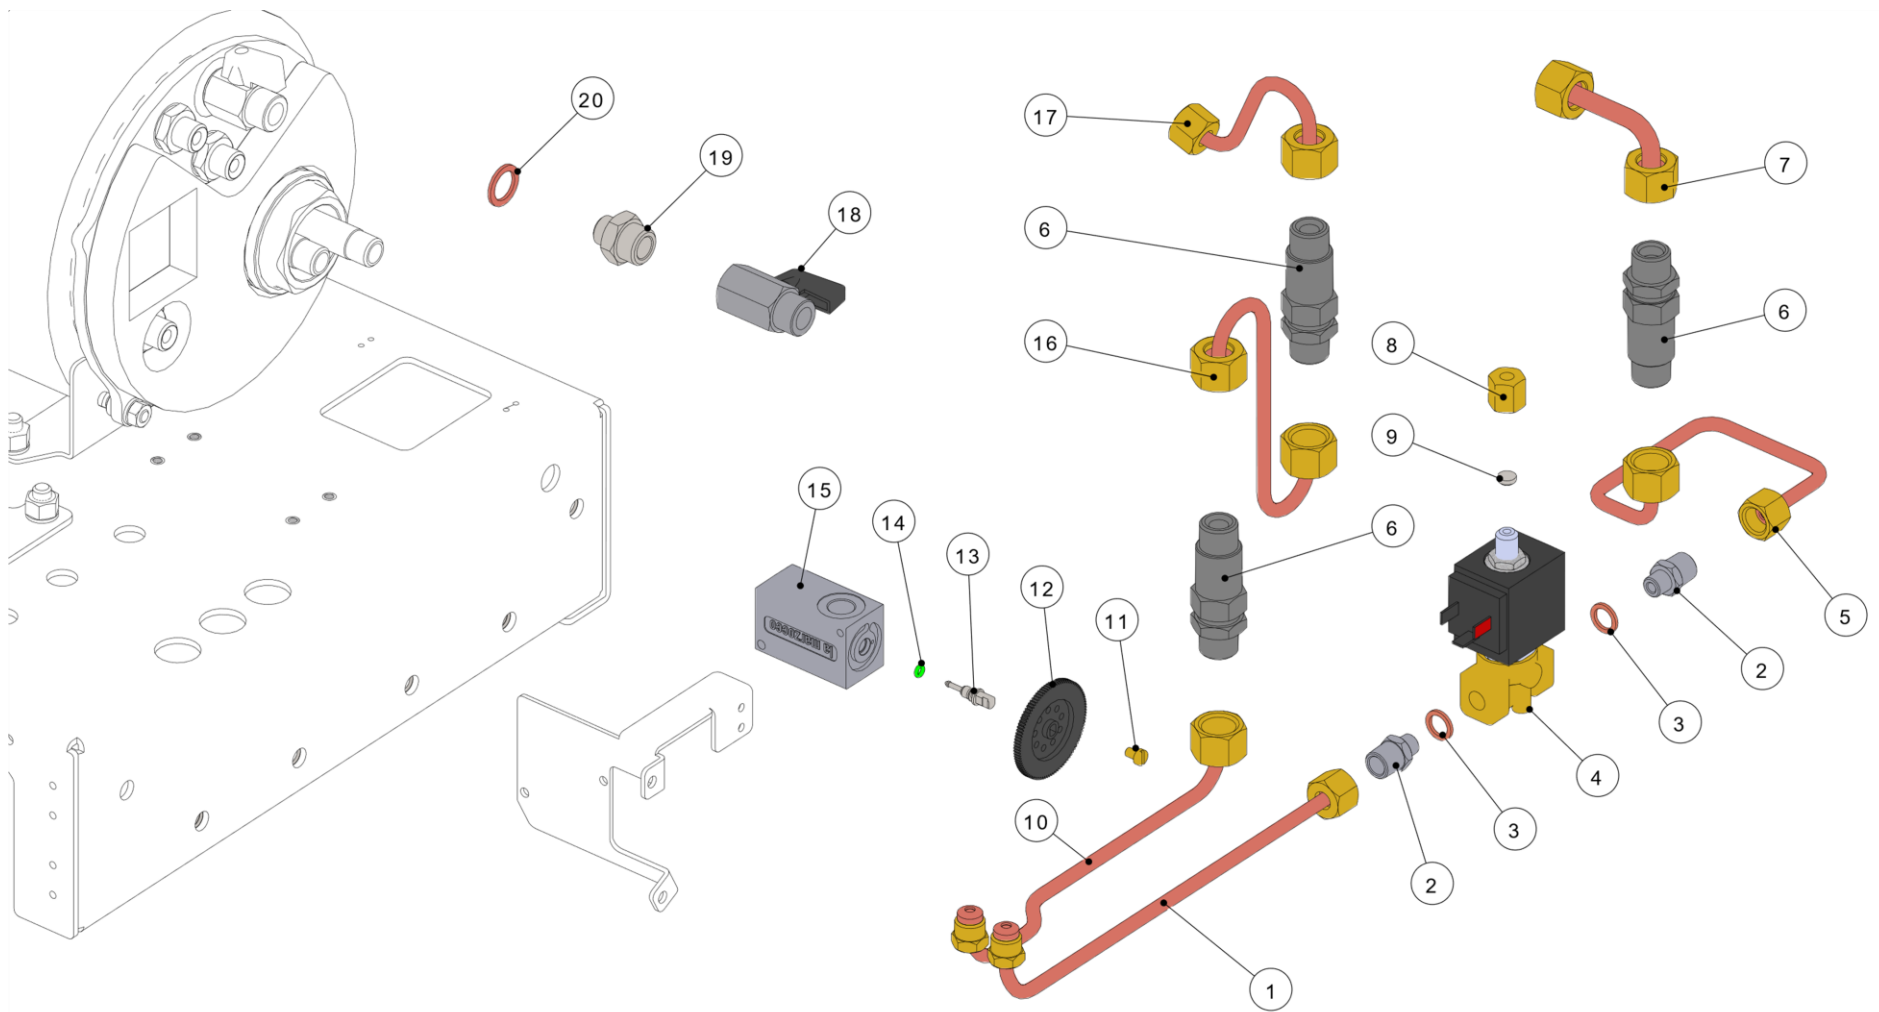

la marzocco

handmade in florence

HYDRAULIC ASSEMBLY