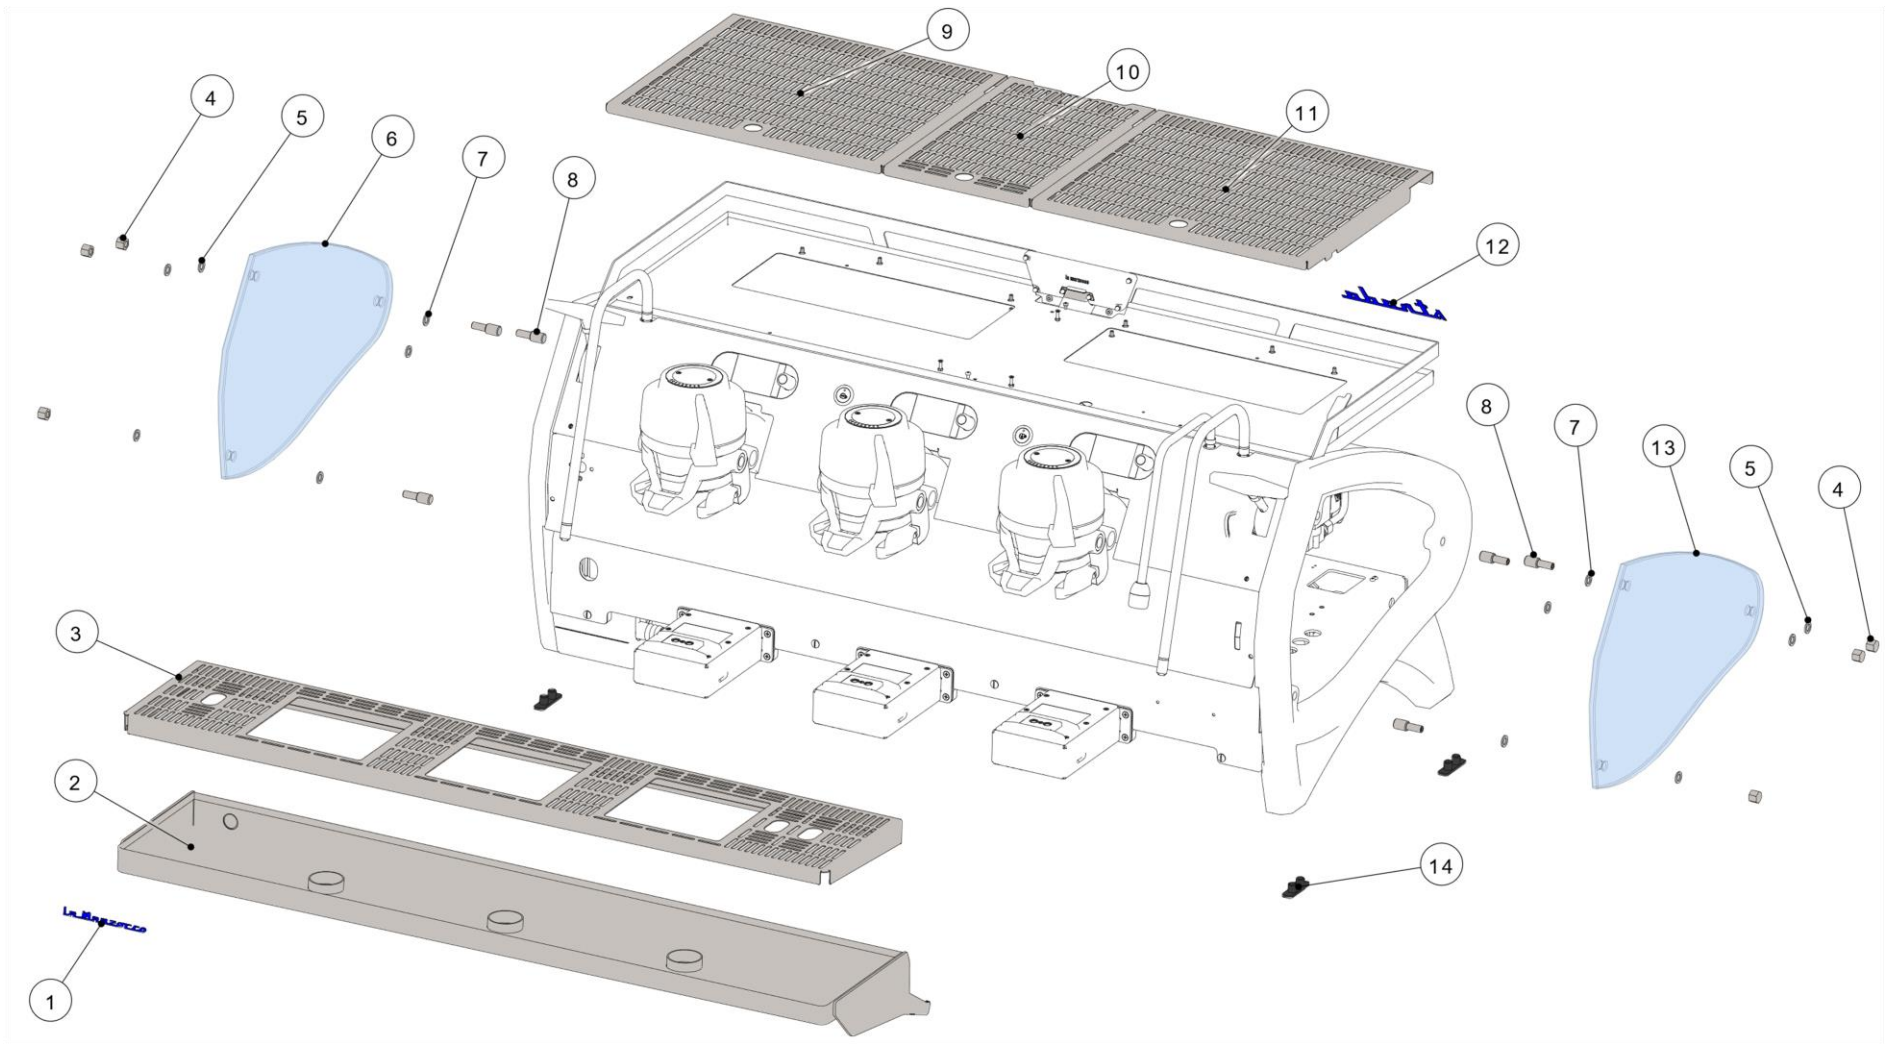

la marzocco

handmade in florence

SPECIFICATIONS

la marzocco

handmade in florence

SPECIFICATIONS

Group	1grp	2grp	3grp
Height (cm/in)	50 / 19.7	50 / 19.7	50 / 19.7
Width (cm/in)	53 / 20.9	83 / 32.7	103 / 40.6
Depth (cm/in)	69 / 27.2	69 / 27.2	69 / 27.2
Weight (kg/lbs)	66 / 145.2	94 / 206.8	101 / 222.2
Voltage (VAC)	220 single ph	220 single ph	220 single ph
Wattage (min)	2037	4800	6730
Wattage (max)	2220	5666	7783
Coffee Boiler Capacity (liters)	1.3	2.6	3.9
Steam Boiler Capacity (liters)	3.5	8.2	11.8

la marzocco

handmade in florence

BODY PANEL ASSEMBLY

la marzocco

handmade in florence

BODY PANEL ASSEMBLY

Item	Part number	Description
0001	D.4.061	LOGO LA MARZOCCO STRADA X
0002	C.1.115.03	TRAY DRAIN STRADA 2GR
0002	C.1.089.03	TRAY DRAIN STRADA 3GR
0003	C.1.281.3	GRID DRAIN STRADA 3GR W/SCALES
0003	C.1.281.2	GRID DRAIN STRADA 2GR W/SCALES
0004	I.1.036	CAP NUT M8 H12 WR 13 S/S
0005	L1003	WASHER 8,5X14X1,5 S/S A2
0006	C.5.020.SX	GLASS LEFT STRADA X-S
0007	I.6.002	WASHER 8.1X14X1 PA TRASPARENT
0008	I.1.198	SOCKET GRUB SCREW M12 - M8 S/S
0009	C.1.697.3	CUP TRAY GRID LARGE STRADA X-S 3GR
0009	C.1.697.2.DX	CUP TRAY GRID LARGE RIGHT STRADA X-S 2GR
0009	C.1.697.2.SX	CUP TRAY GRID LARGE LEFT STRADA X-S 2GR
0010	C.1.696	CUP TRAY GRID SMALL STRADA X-S
0011	D.4.062	LOGO BACK PANEL STRADA X
0012	C.5.020.DX	GLASS RIGHT STRADA X-S
0013	F.2.061	RUBBER FOOT STRADA X-S