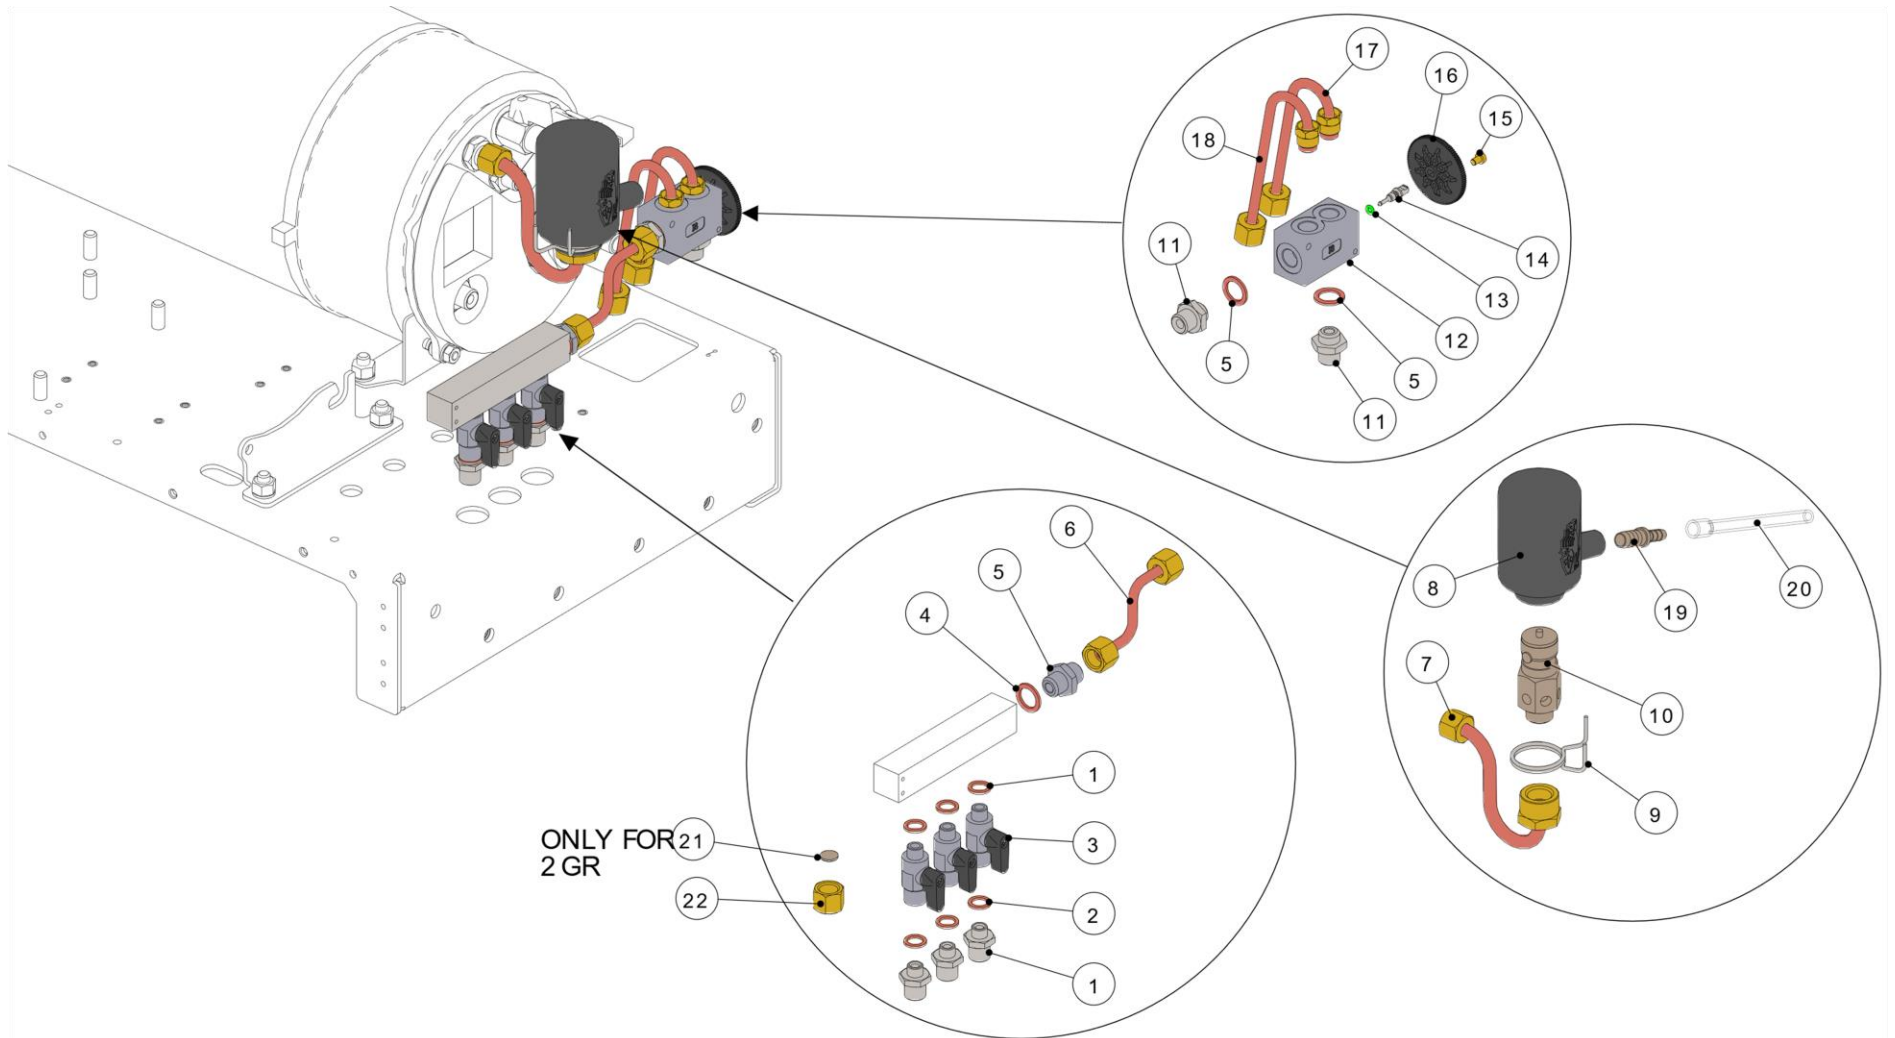

la marzocco

handmade in florence

HYDRAULIC ASSEMBLY

Item	Part number	Description
0019	LAD070.01	FLOW METER
0020	LAD070/S.01	LID W/CABLE FIELD SENSOR FLOWMETER
0021	LAD070/V	IMPELLER FLOWMETER
0022	LAD070/S1	O-RING 2X28 FLOWMETER SILICONE 70ShA

la marzocco

handmade in florence

HYDRAULIC ASSEMBLY

la marzocco

handmade in florence

HYDRAULIC ASSEMBLY

Item	Part number	Description
0001	A.5.156	NIPPLE G1/8M-G1/4M WR17 S/S
0002	L100/D	WASHER 10X14X1,5 COPPER
0003	B.2.016.01	BALL VALVE G1/8F-R1/8M BRASS TREATED
0004	L100/1A	WASHER 13,5X19X1,5 COPPER
0005	L037/3.01	NIPPLE G1/4M-G1/4M WR19 H25.5 BRASS TR.
0006	T.1.331	TUBE MIXING VALVE - MANIFOLD STRADA X
0007	T.1.122.01	TUBE STEAM B. - SAFETY VALVE STRADA
0008	F.2.062	SAFETY VALVE CLOUSURE
0009	I.8.003	MOLLA A TORSIONE 2,5X32
0010	B.2.024.01	SAFETY VALVE G3/8 1,8 BAR NO TEA
0011	A.5.019	NIPPLE G1/4M-G1/4M WR19 H21,5 S/S
0012	B.2.007.02	MIXING VALVE BODY TR.
0013	H.1.007.01	O-RING 1,78x2,9 FKM 70 ShA
0014	F.3.008	THERMOSTATIC VALVE PIN
0015	VITE4X6	SCREW M4X6 CHEESE BRASS
0016	F.1.016	THERMOSTATIC VALVE ADJUSTMENT KNOB
0017	T.1.106	TUBE MIXING VALVE - PRE-HEATER STRADA
0018	T.1.107	TUBE PRE-HEATER - MIXING VALVE STRADA
0019	F.8.021	HOSE CONNECTOR D10-D6 BRASS
0020	T.4.001	ANTISUCTION VALVE SILICONE TUBE
0021	L137/4	FERRULE BLIND 11X3 TREATED
0022	L130/4	FITTING G1/4F H13 WR17 BRASS