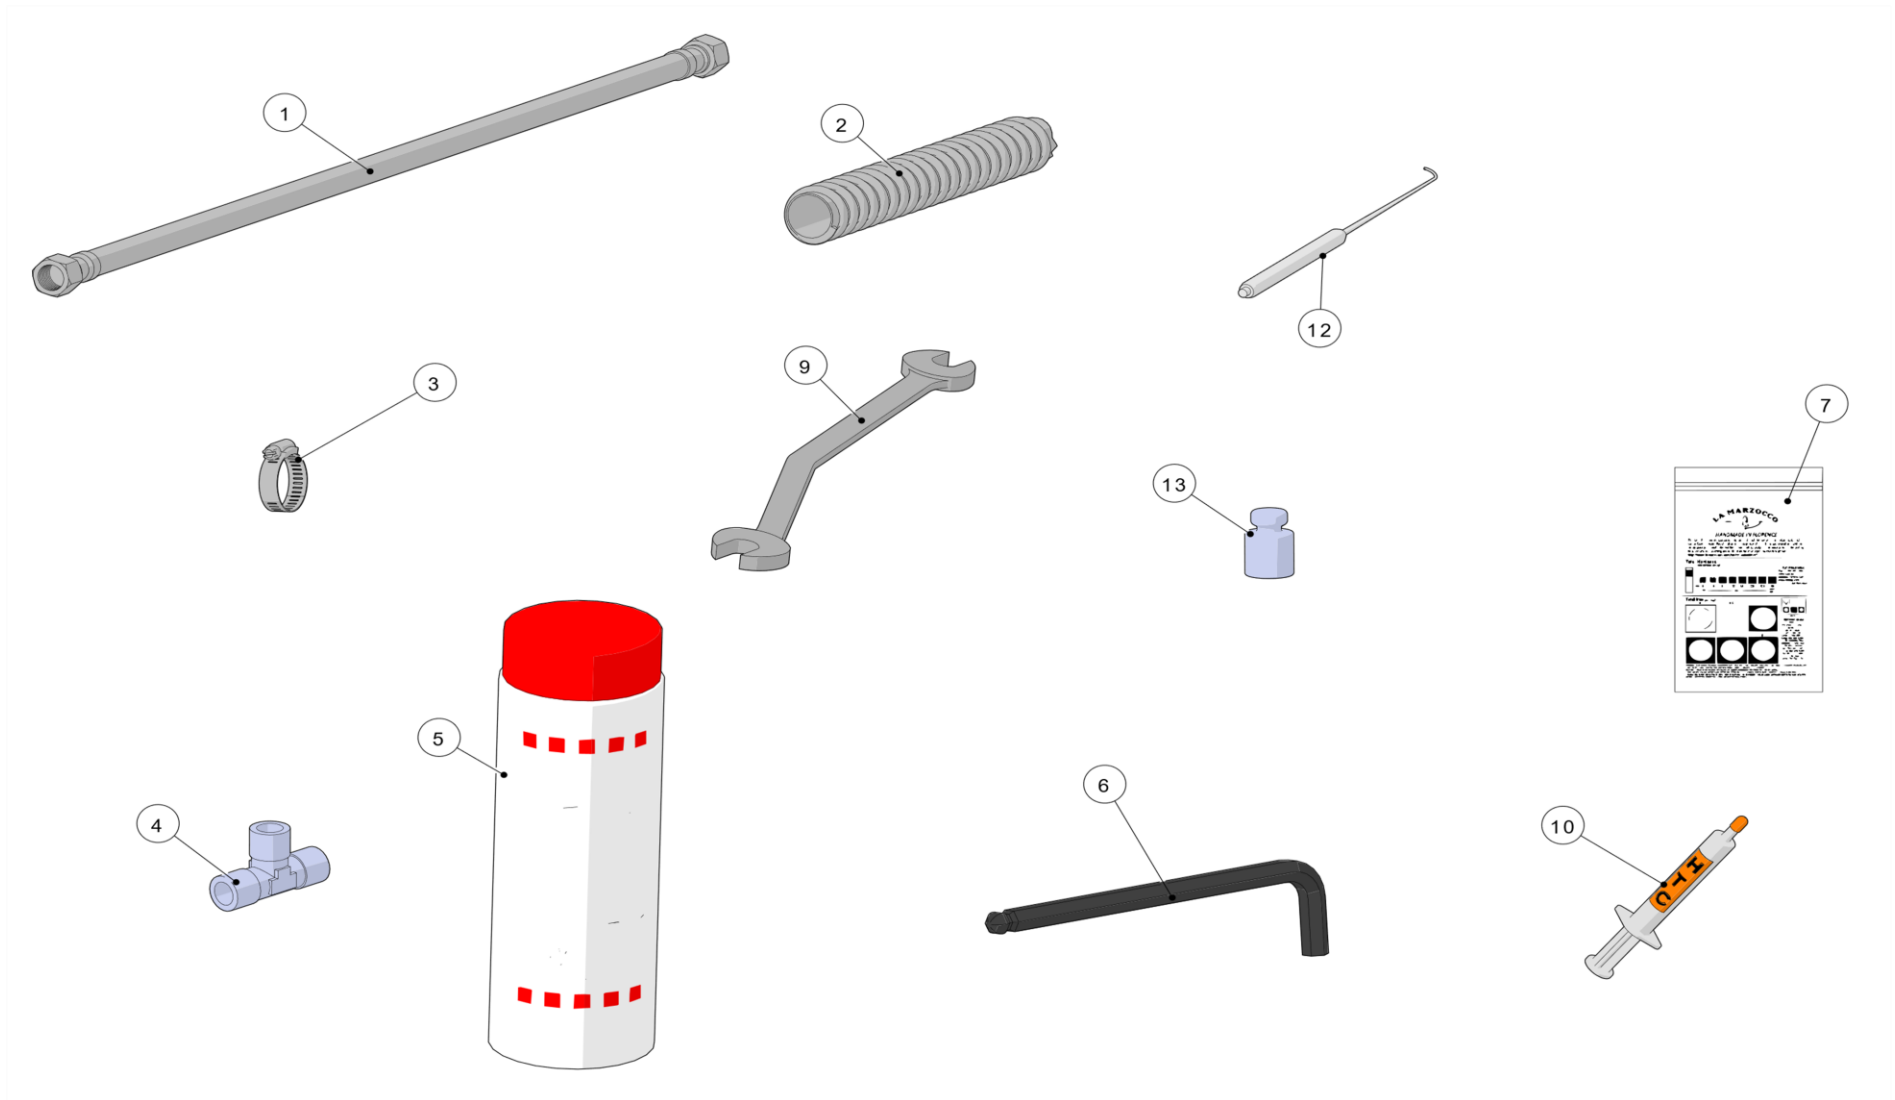

la marzocco

handmade in florence

PORTAFILTER ASSEMBLY

la marzocco

handmade in florence

PORTAFILTER ASSEMBLY

Item	Part number	Description
0001	1200	2 PRECISION STRAIGHT-IN PORTAFILTER KIT
0002	1201	3 PRECISION STRAIGHT-IN PORTAFILTER KIT
0003	932	4x 17g S/S PRECISION FILTER BASKET KIT

la marzocco

handmade in florence

HOSE AND ACCESSORIES

la marzocco

handmade in florence

HOSE AND ACCESSORIES

Item	Part number	Description
0001	L305/050.01	BRAIDED HOSE CM.50 3/8 F
0001	L305/120.01	BRAIDED HOSE CM.120 3/8 F
0001	L305/210.01	BRAIDED HOSE CM.210 3/8F
0001	L306/050	BRAIDED HOSE 3/8 COMPR. WR17 50CM NSF
0001	L306/120	BRAIDED HOSE 3/8 COMPR. WR17 120CM NSF
0001	L306/210	BRAIDED HOSE G3/8F WR20 210CM NSF
0001	L306/210/C	BRAIDED HOSE G3/8F WR20 210CM NSF CURVED
0001	T.5.003	BRAIDED HOSE 3/8 COMPR. WR17 210CM NSF
0002	L308	CLEAR ARMOURED DRAIN HOSE
0003	L312	HOSE CLAMP
0004	A.2.022.01	TEE FITTING R3/8M WR17 BRASS TREATED
0005	V067	LA MARZOCCO PURO CAFF POWDER
0006	UT005	ALLEN KEY 5 WITH BALL END
0007	F.9.000.01	MULTIPLE PARAMETER TEST KIT
0009	UT108	BENT WRENCH WR13 FOR GROUP TUBE
0010	F.1.065	HTC THERMAL COMPOUND SYRINGE 2ML
0012	UT008	GASKET PICK
0013	F.3.050	LOAD 100g TO CALIBRATE SCALES
1000	I.2.009	SPACER M3 M/F 10MM