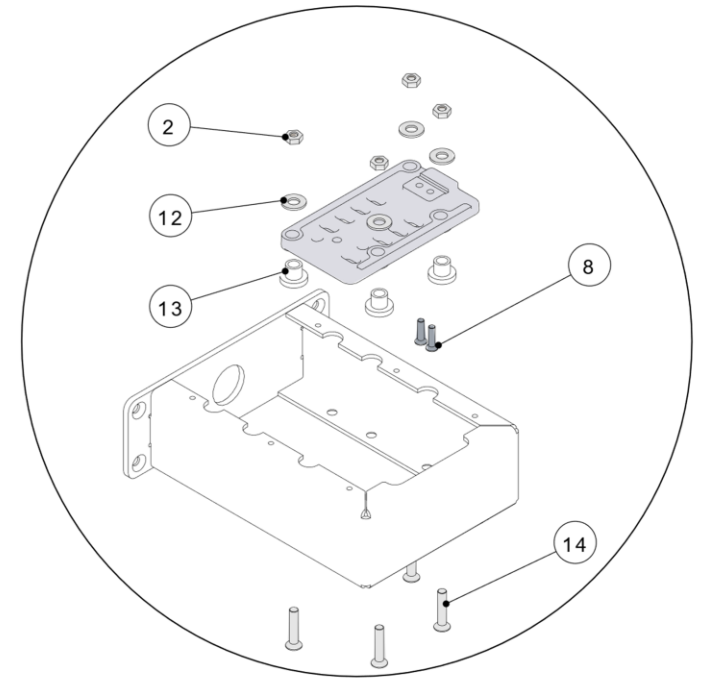

la marzocco

handmade in florence

SCALES VERSION – SCALES ASSEMBLY