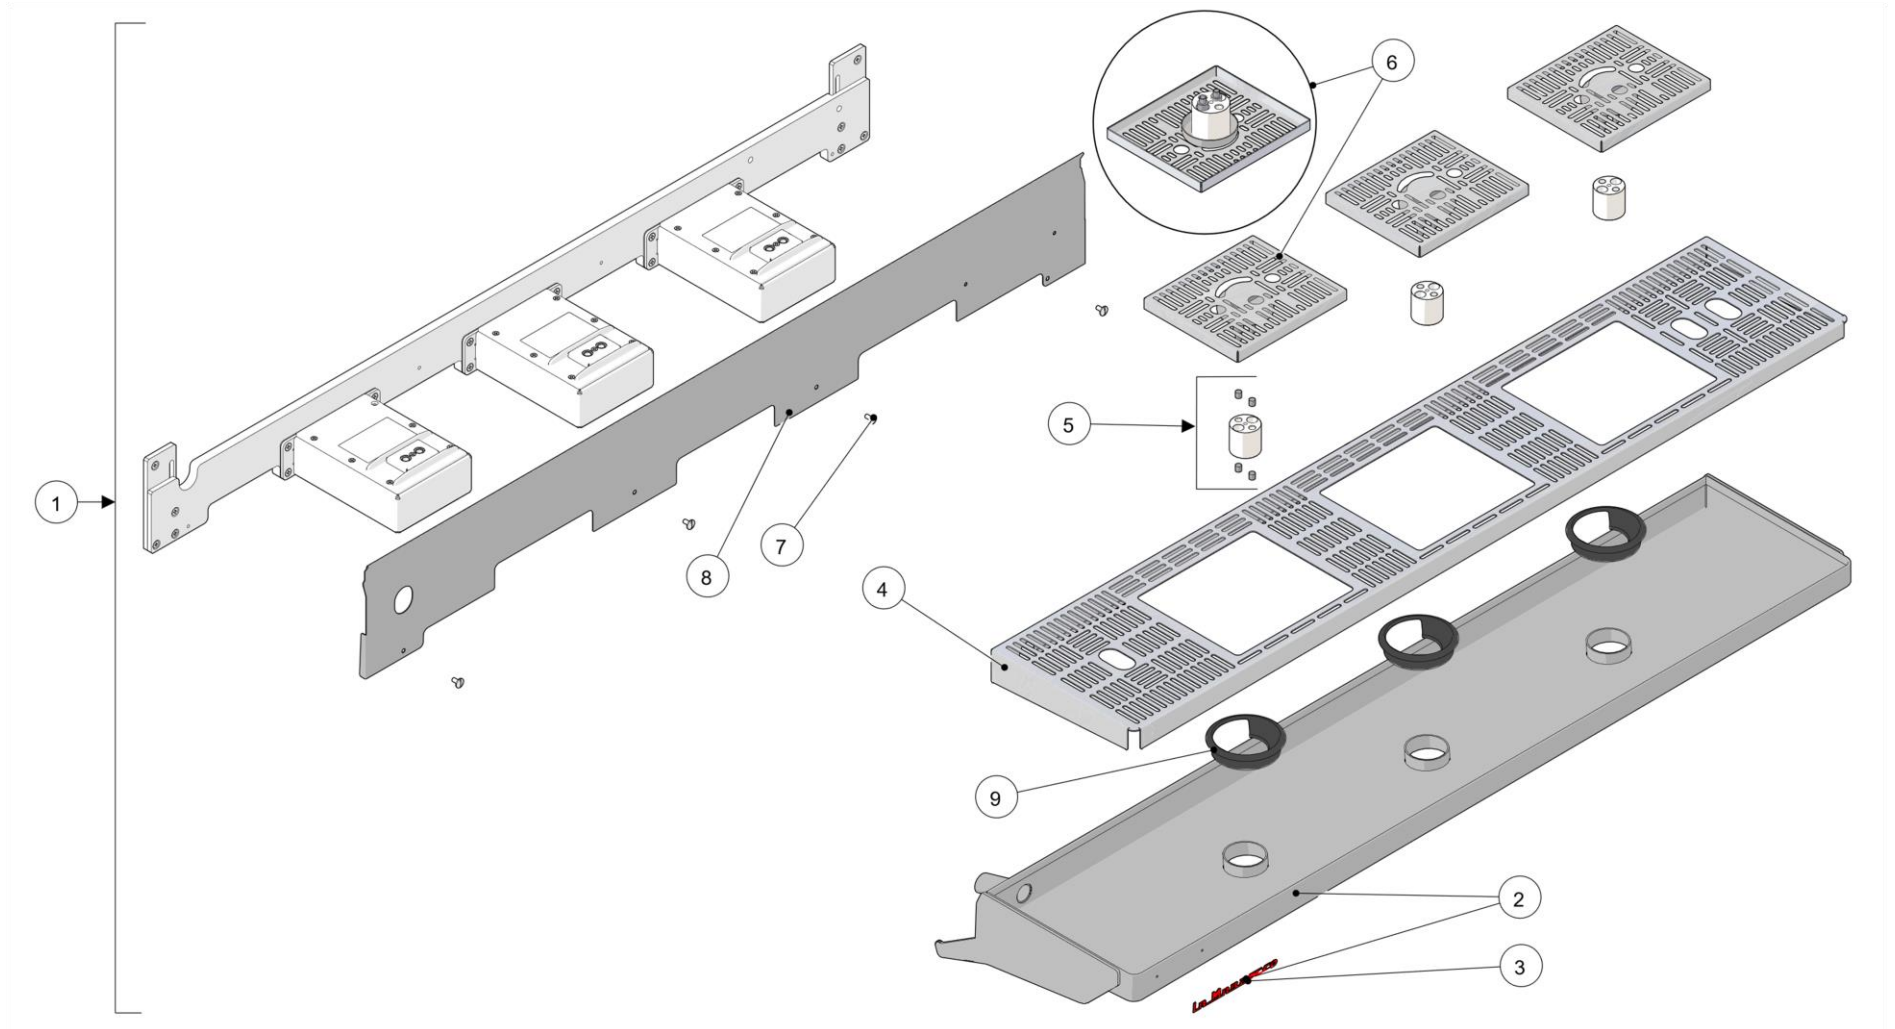

la marzocco

handmade in florence

SCALES VERSION – BODY PANEL ASSEM.

la marzocco

handmade in florence

SCALES VERSION – BODY PANEL ASSEM.

Item	Part number	Description
0001	959-2	RETROFIT KIT SCALES STRADA X-S 2GR
0001	959-3	RETROFIT KIT SCALES STRADA X-S 3GR
0002	C.1.280.2.01	TRAY DRAIN STRADA 2GR W/SCALES
0002	C.1.280.3.01	TRAY DRAIN STRADA 3GR W/SCALES
0003	D.4.061	LOGO LA MARZOCCO STRADA X
0004	C.1.281.2	GRID DRAIN STRADA 2GR W/SCALES
0004	C.1.281.3	GRID DRAIN STRADA 3GR W/SCALES
0005	F.1.084.R	ASSEMBLED SUPPORT WITH MAGNETS
0006	C.1.278.R	GRID SCALE COMPLETE
0006	I.1.099	SCREW M4X10 MUSHROOM SLOTTED HEAD S/S
0008	C.1.279.2	PANEL LOWER FRONT STRADA 2GR W/SCALES
0008	C.1.279.3	PANEL LOWER FRONT STRADA 3GR W/SCALES
0009	F.1.089	PROTECT.WATER TRAY DRAIN STRADA W/SCALES