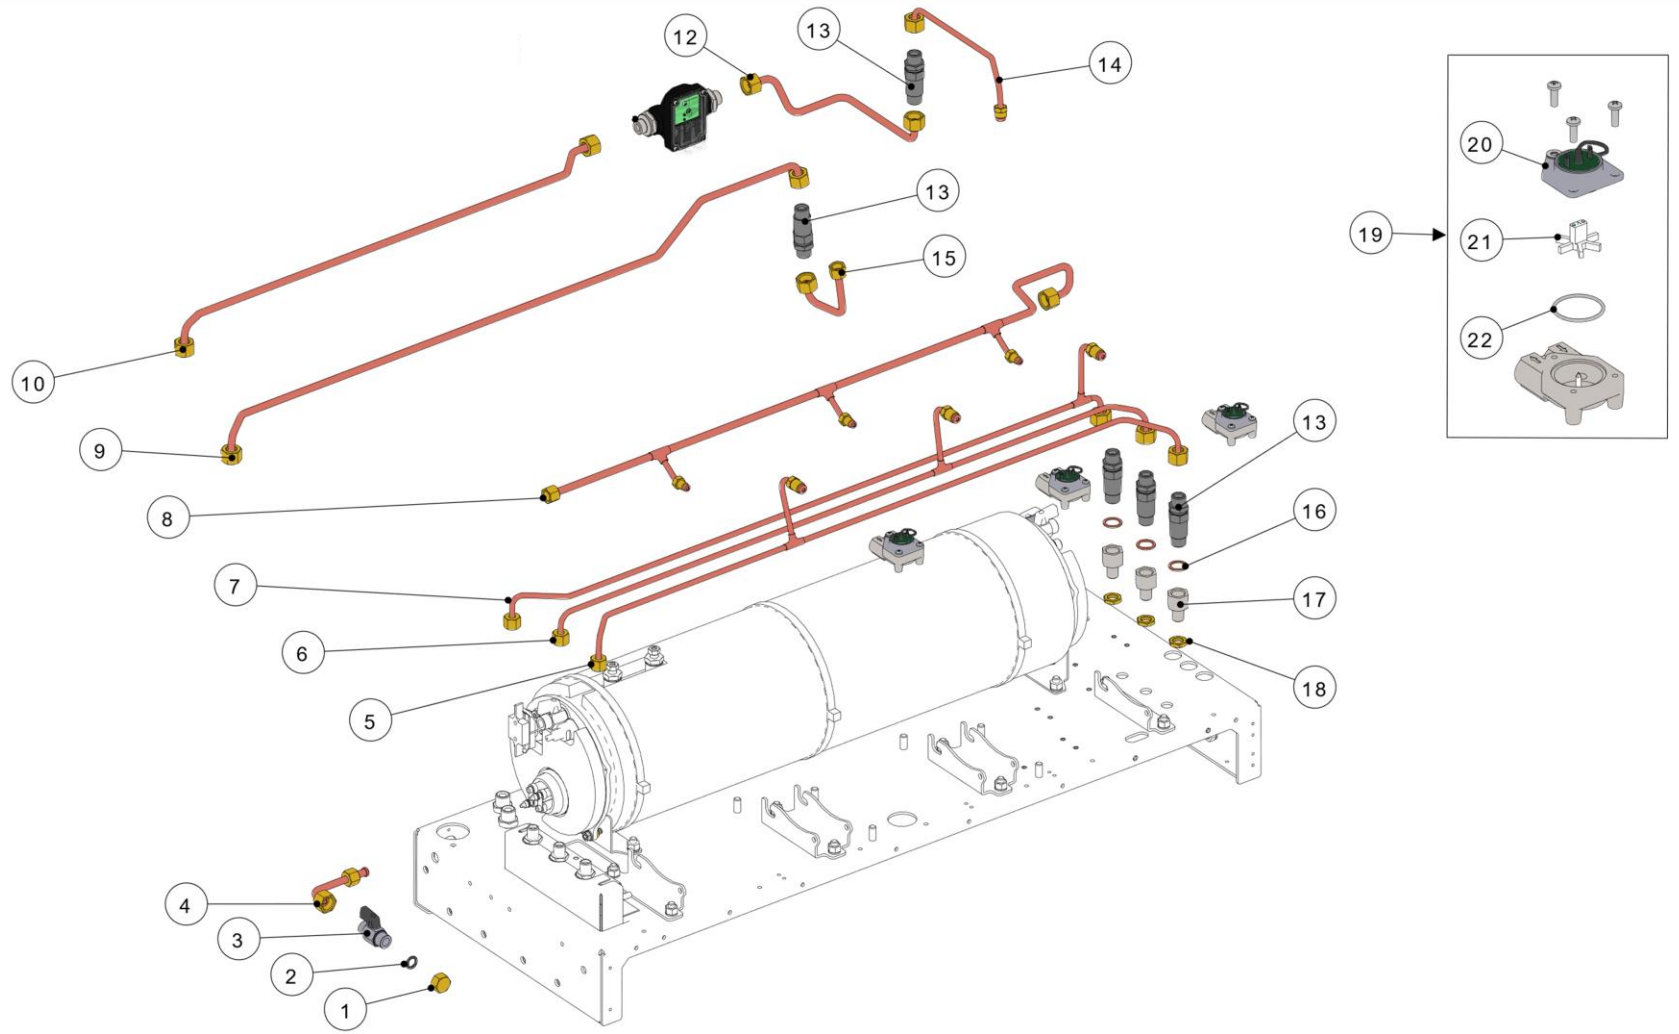

la marzocco

handmade in florence

HYDRAULIC ASSEMBLY