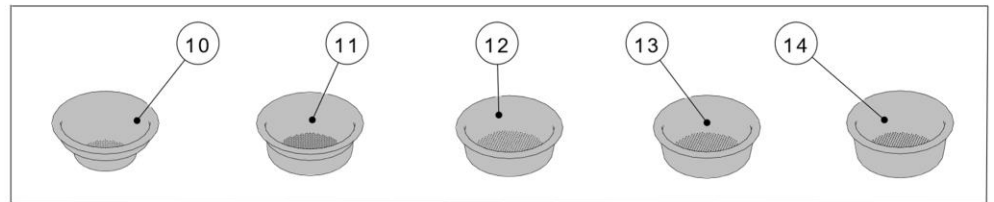

FOR FOR LA MARZOCO SWIFT GRINDER

STANDARD VERSION