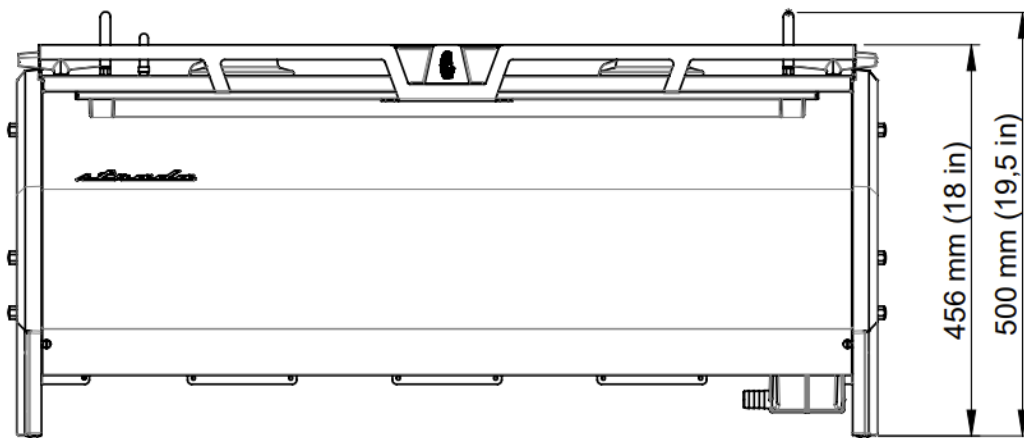

parts catalog

strada x

la marzocco
handmade in florence

la marzocco
handmade in florence

INDEX

	Pag.	Ver.
Specifications	4	1.0
Body Panel Assembly	6	1.0
Electrical System	12	1.0
Control Panel Assembly	14	1.0
Steam and Hot Water Assembly	16	1.0
Steam Valve Assembly	18	1.0
Hydraulic Assembly	20	1.0
Fittings and Valves	29	1.0
Coffee Boiler	31	1.0
Gear Pump	41	1.0
Steam Boiler	45	1.0
Scales Version – Body Panel Assembly	48	1.0
Scales Version – Scales Assembly	50	1.0
Electrical System and Pump	54	1.0
Portafilter Assembly	56	1.0
Hoses and Accessories	61	1.0

la marzocco

handmade in florence

SPECIFICATIONS

la marzocco

handmade in florence

SPECIFICATIONS

Group	1grp	2grp	3grp
Height (cm/in)	50 / 19.7	50 / 19.7	50 / 19.7
Width (cm/in)	53 / 20.9	83 / 32.7	103 / 40.6
Depth (cm/in)	69 / 27.2	69 / 27.2	69 / 27.2
Weight (kg/lbs)	66 / 145.2	94 / 206.8	101 / 222.2
Voltage (VAC)	220 single ph	220 single ph	220 single ph
Wattage (min)	2037	4800	6730
Wattage (max)	2220	5666	7783
Coffee Boiler Capacity (liters)	1.3	2.6	3.9
Steam Boiler Capacity (liters)	3.5	8.2	11.8