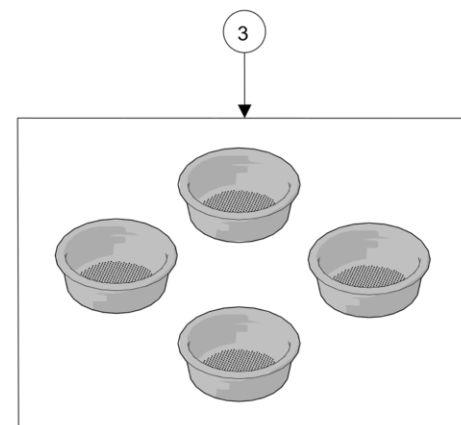

la marzocco

handmade in florence

PORTAFILTER ASSEMBLY