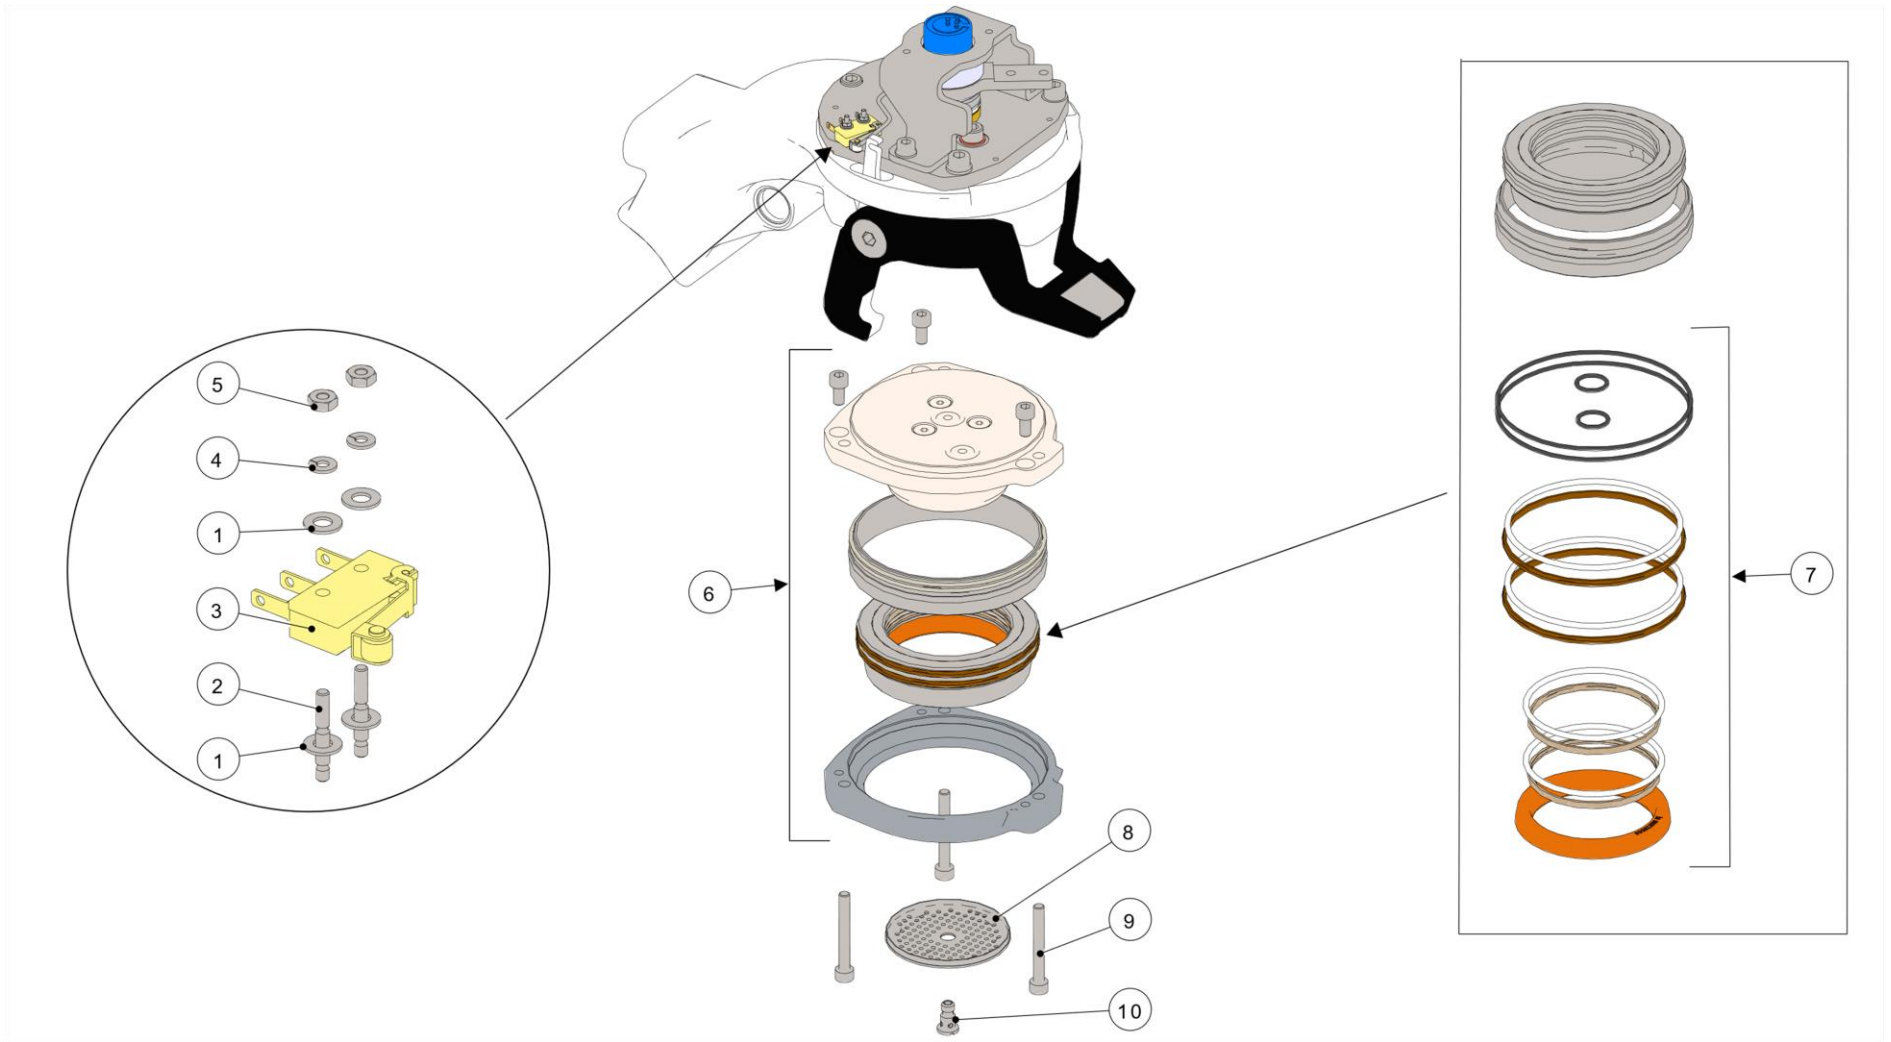

la marzocco

handmade in florence

COFFEE BOILER