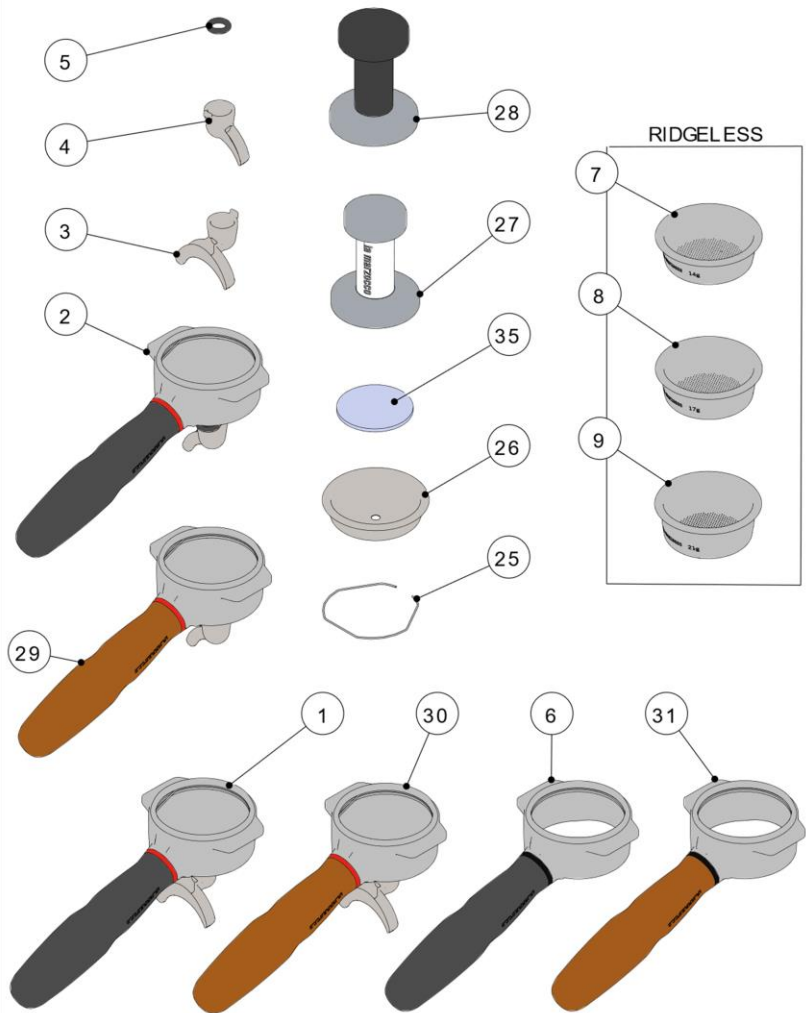

la marzocco

handmade in florence

PORTAFILTER ASSEMBLY