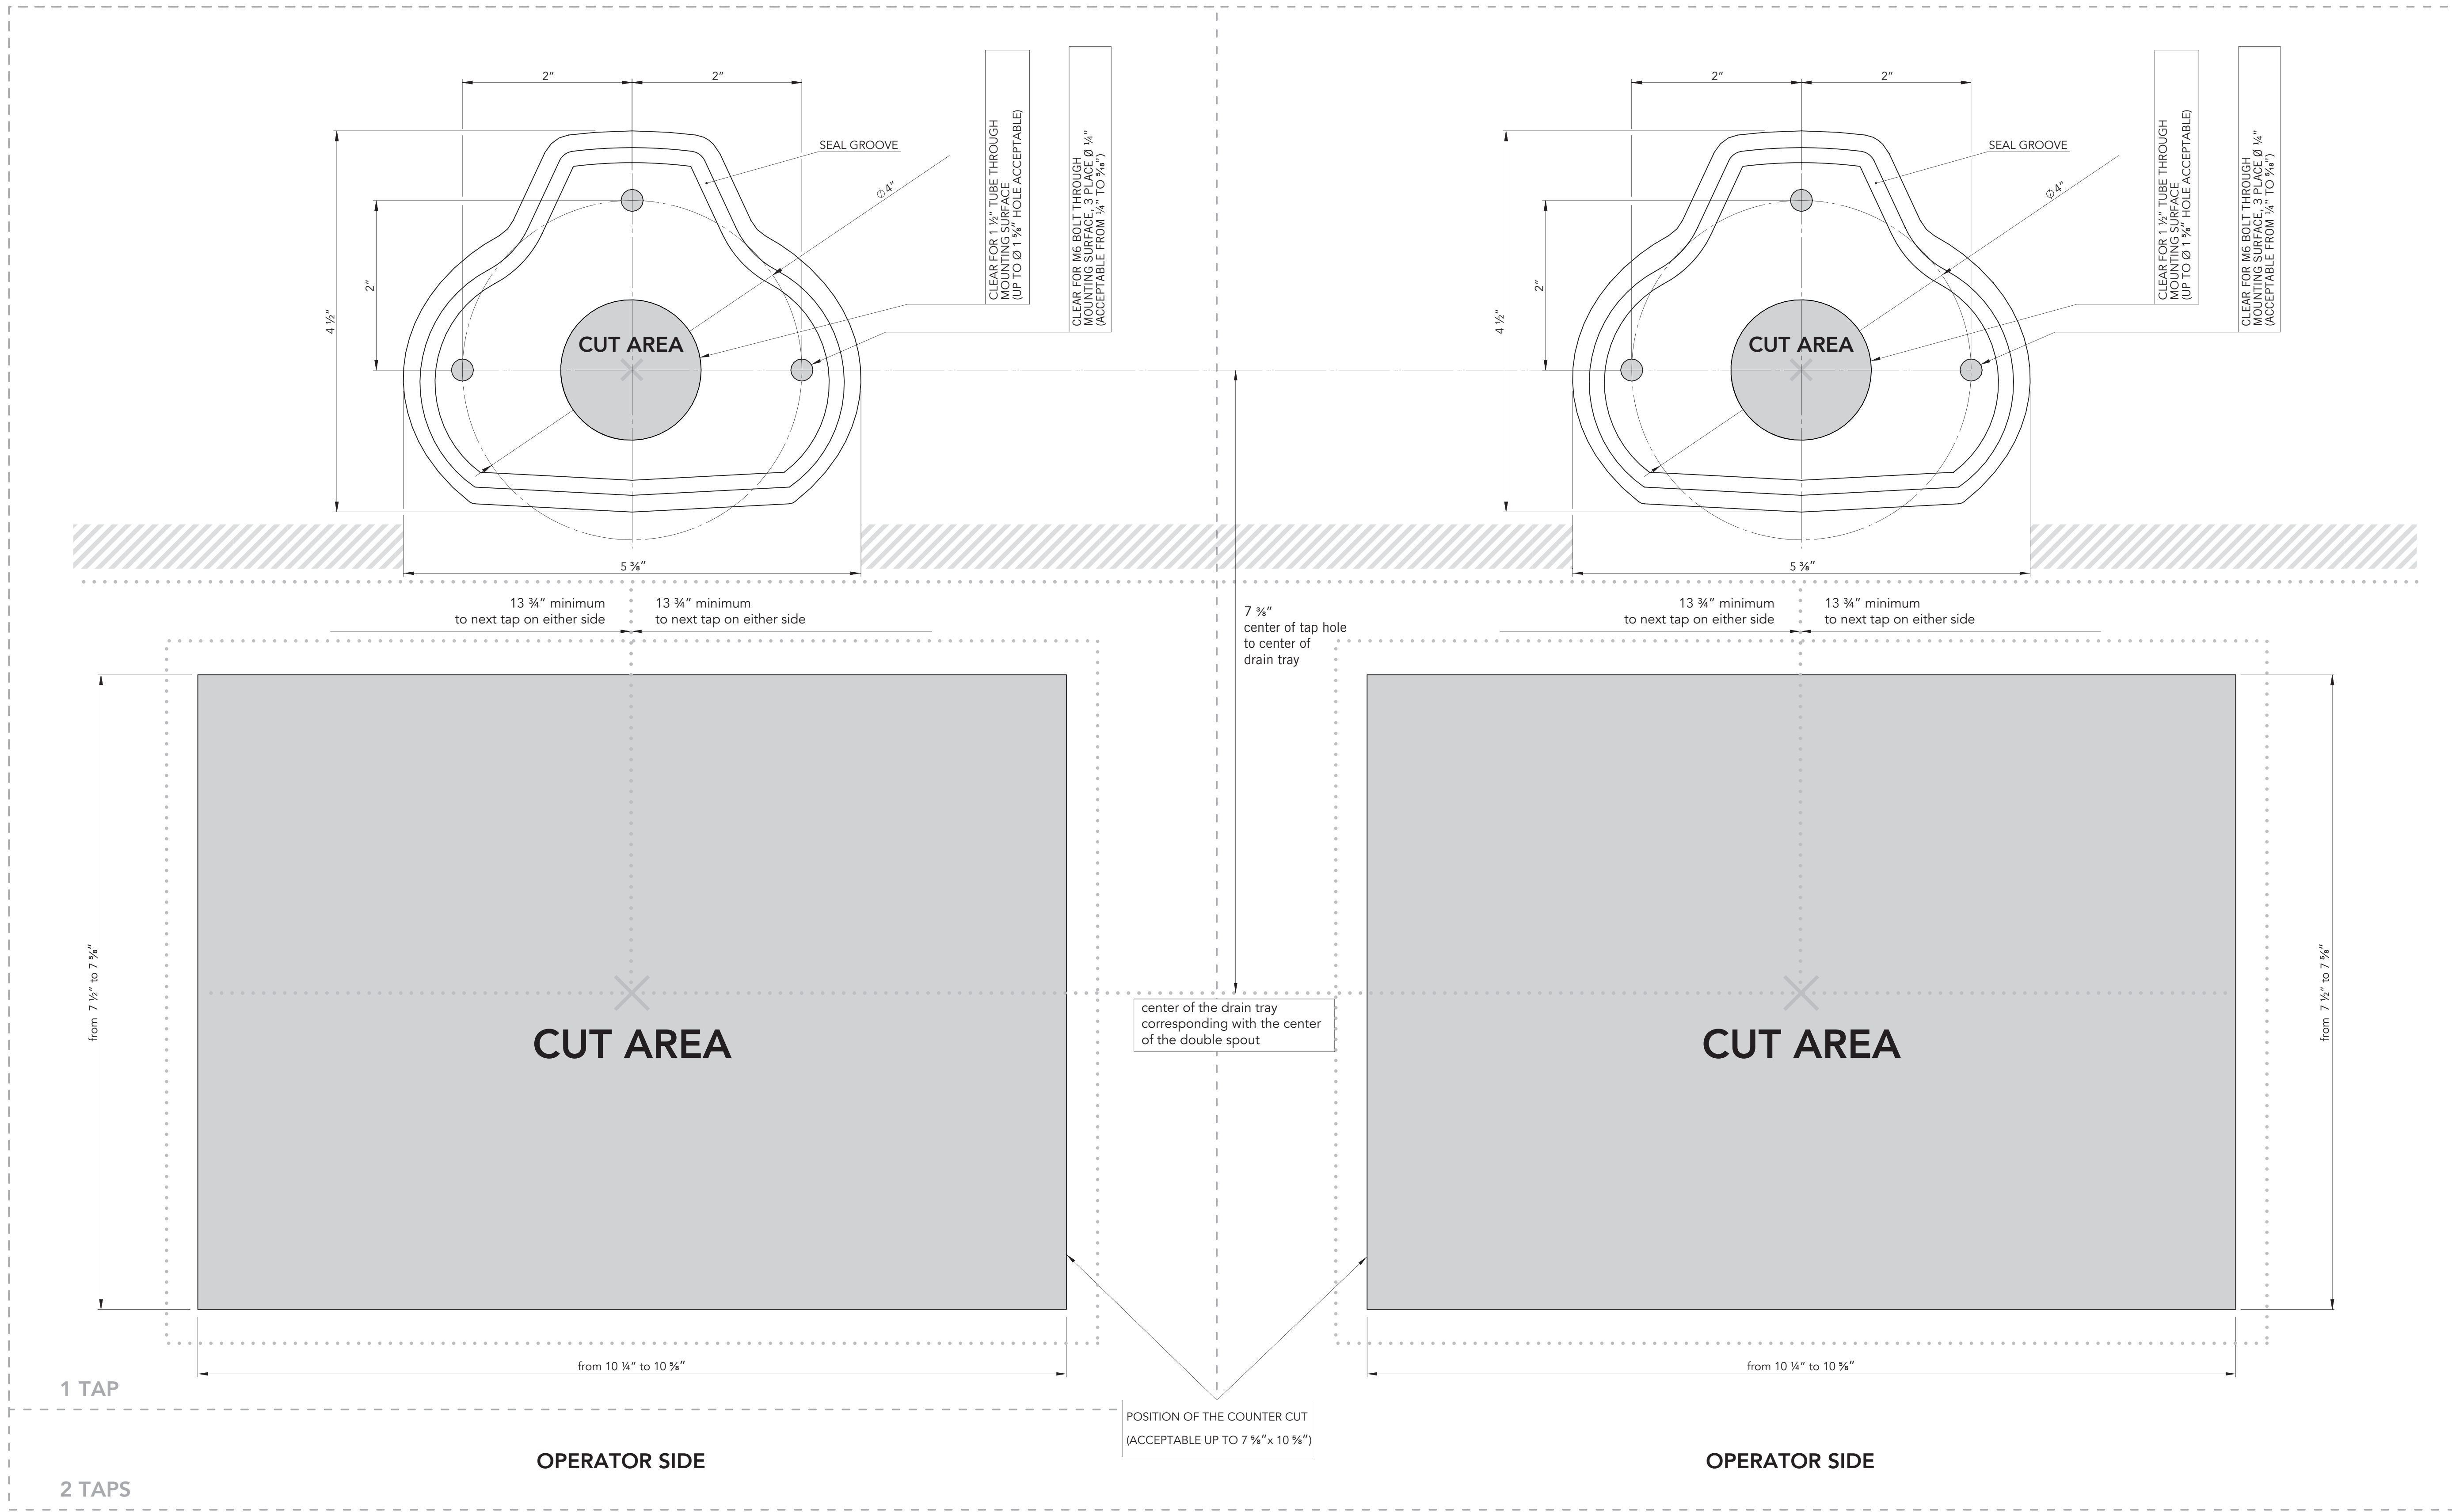

DIMENSIONS ARE IN INCHES,
UNLESS OTHERWISE SPECIFIED

PRINT ON ANSI D 22" x 34" PAPER (864 x 559 mm)

PLEASE CHECK THE PRINTED DIMENSIONS
WITH A MEASURING DEVICE PRIOR TO USING
THIS TEMPLATE TO CUT YOUR MOUNTING SURFACE