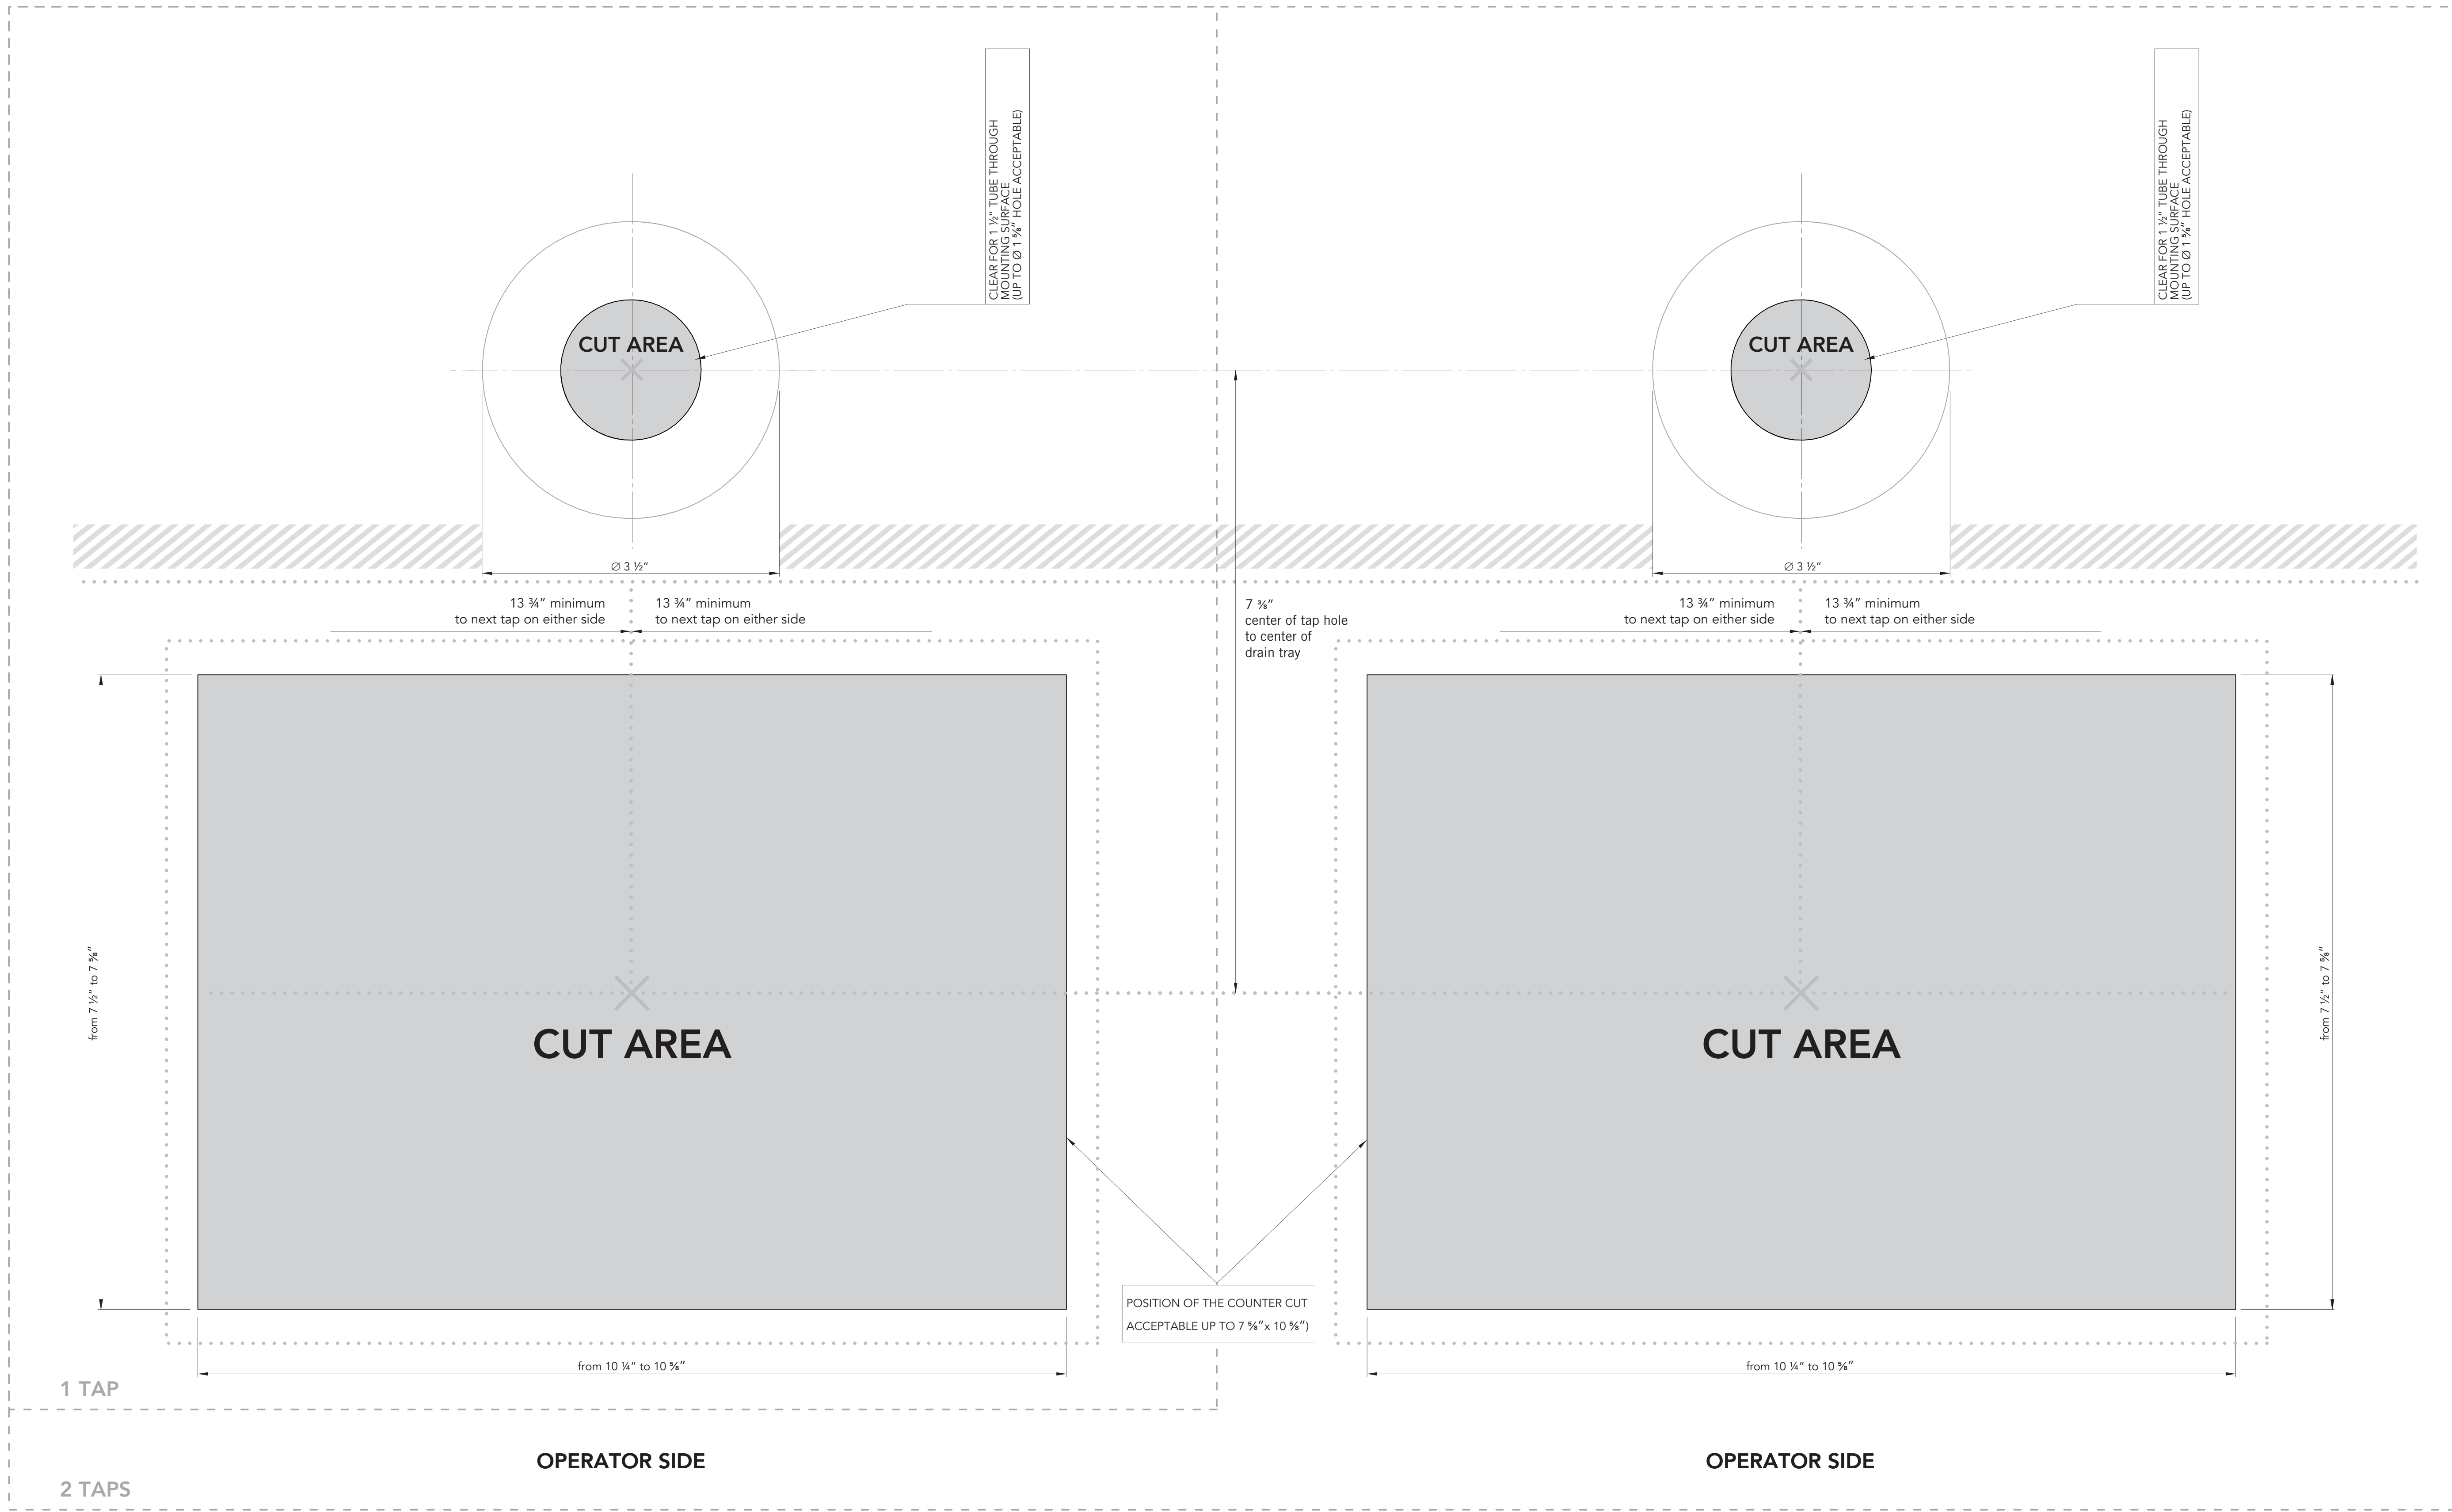

DIMENSIONS ARE IN INCHES,
UNLESS OTHERWISE SPECIFIED

PRINT ON ANSI D 22" x 34" PAPER (864 x 559 mm)

PLEASE CHECK THE PRINTED DIMENSIONS
WITH A MEASURING DEVICE PRIOR TO USING
THIS TEMPLATE TO CUT YOUR MOUNTING SURFACE