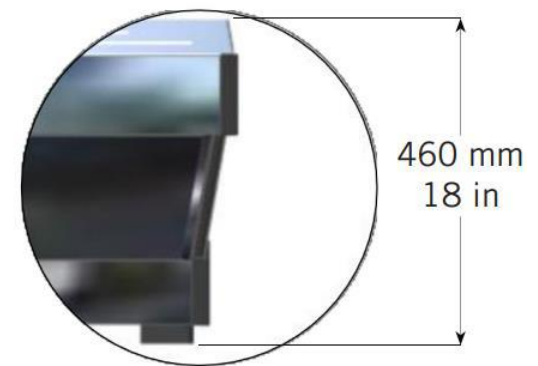

la marzocco

handmade in florence

SPECIFICATIONS

la marzocco
handmade in florence

SPECIFICATIONS

L	mm	710	950	1190
	in	27,95	37,4	46,85
Machine weight	Kg	61	77	117
	lb	134,5	170	258
Shipping weight	Kg	86	108	132
	lb	190	238	291
Electrical Voltage	VAC	200VAC Single/Three Phase	200VAC Single/Three Phase	200VAC Single/Three Phase
		220VAC Single/Three Phase	220VAC Single/Three Phase	220VAC Single/Three Phase
		380VAC Three Phase	380VAC Three Phase	380VAC Three Phase
Coffee Boiler Wattage	W	1400 Watts	1900 Watts	2800 Watts
Steam Boiler Wattage	W	3000 Watts	4000 Watts	5000 Watts
Total Wattage	W	4600 Watts	6100 Watts	8000 Watts
Required Available Amperage	A	25 amps (20 for Australia)	35 amps (32 for Australia)	45 amps (40 for Australia)
Coffee Boiler Capacity	liters	3,4	5,0	6,8
Steam Boiler Capacity (liters)	liters	7,0	11,0	15,0
Total Capacity (liters)	liters	10,4	16,0	21,8
Machine configuration		2GR	3GR	4GR