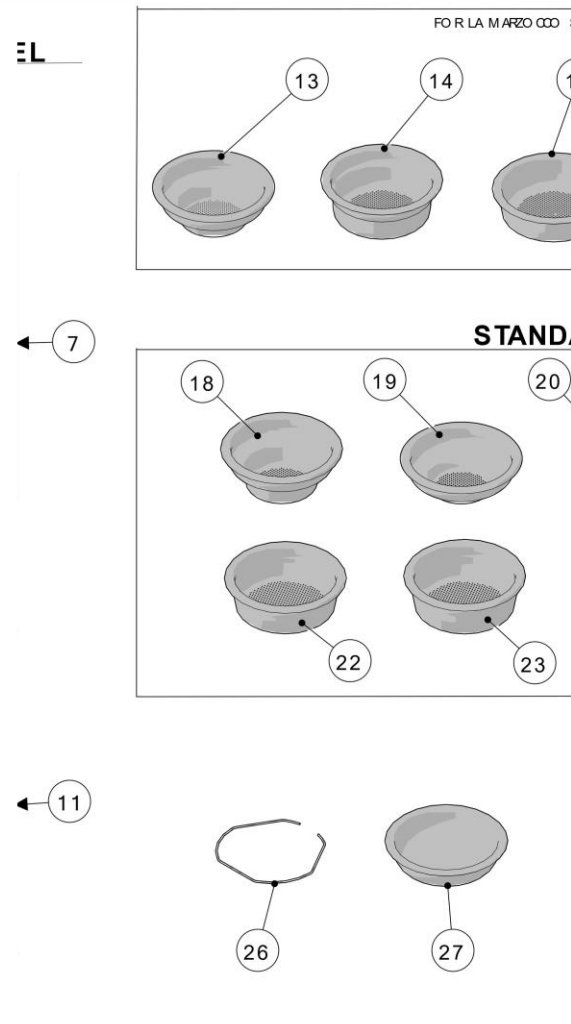

la marzocco

handmade in florence

ELECTRICAL SYSTEM

1
COMPLETE LOW VOLTAGE
WIRING HARNESS

la marzocco

handmade in florence

ELECTRICAL SYSTEM

Item	Part number	Description
0001	E.4.155	WIRING HARNESS LINEA PB 2AV LOW VOLTAGE
0001	E.4.170	WIRING HARNESS LINEA PB 2MP LOW VOLTAGE
0001	E.4.157	WIRING HARNESS LINEA PB 3AV LOW VOLTAGE
0001	E.4.172	WIRING HARNESS LINEA PB 3MP LOW VOLTAGE
0001	E.4.176	WIRING HARNESS LINEA PB 4AV LOW VOLTAGE
0002	F.1.044	LINEA PB ELECTRONIC BOARD BOX COVER
0003	E.1.023.03	UNIVERSAL BOARD
0004	E.1.025.03	LINEA PB BOARD
0005	F.1.043	LINEA PB ELECTRONIC BOARD BOX
0006	E.4.298	GATEWAY CONNECTION WIRING 1250MM
0007	E.8.006.02	INTERNAL BOX GATEWAY IOT
0008	E.2.108	POWER SUPPLY 24V 15W 100-240V
0009	E.4.334	GATEWAY POWER CABLE FOR RETROFIT

la marzocco

handmade in florence

PORTAFILTER ASSEMBLY

la marzocco

handmade in florence

PORTAFILTER ASSEMBLY

Item	Part number	Description
0007	L111/2NAC	PORTAFILTER DOUBLE SPOUT
0008	A.5.014.01	DOUBLE SPOUT S/S
0009	H.1.017	O-RING 3,53X9,12 EPDM 70 SH
0009	H.1.017.02	O-RING 3,37X9,21 EPDM
0010	L111/SS.R	CUP PORTAFILTER S/S WITH HANDLE
0011	L111/1AC	PORTAFILTER SINGLE SPOUT
0012	A.5.013.01	SINGLE SPOUT S/S
0013	L115/A	FILTER 1 CUP
0014	L115/A/S	SINGLE FILTER
0015	5.128	19mm SWIFT FILTER BASKET
0016	5.127	22mm SWIFT FILTER BASKET
0017	5.133	TRIPLE SWIFT FILTER BASKET
0018	F.3.029.GR	FILTER 7 GR STANDARD
0019	F.3.053	FILTER 7 GR STANDARD ITALY
0020	F.3.150	FILTER 8 GR STANDARD
0021	F.3.134	FILTER 9 GR STANDARD
0022	F.3.028.01	FILTER 14 GR STANDARD
0023	F.3.027.01	FILTER 17 GR STANDARD
0025	F.3.026.01	FILTER 21 GR STANDARD
0026	L113	SPRING D WIRE1,1 S/S FILTER LOCK
0027	L115/C	BLIND FILTER
0028	F.3.045	S/S-ALUMINUM SINGLE-DOUBLE TAMPER
0029	F.3.031.01	ANODIZED DOUBLE TAMPER S/S US VERSION