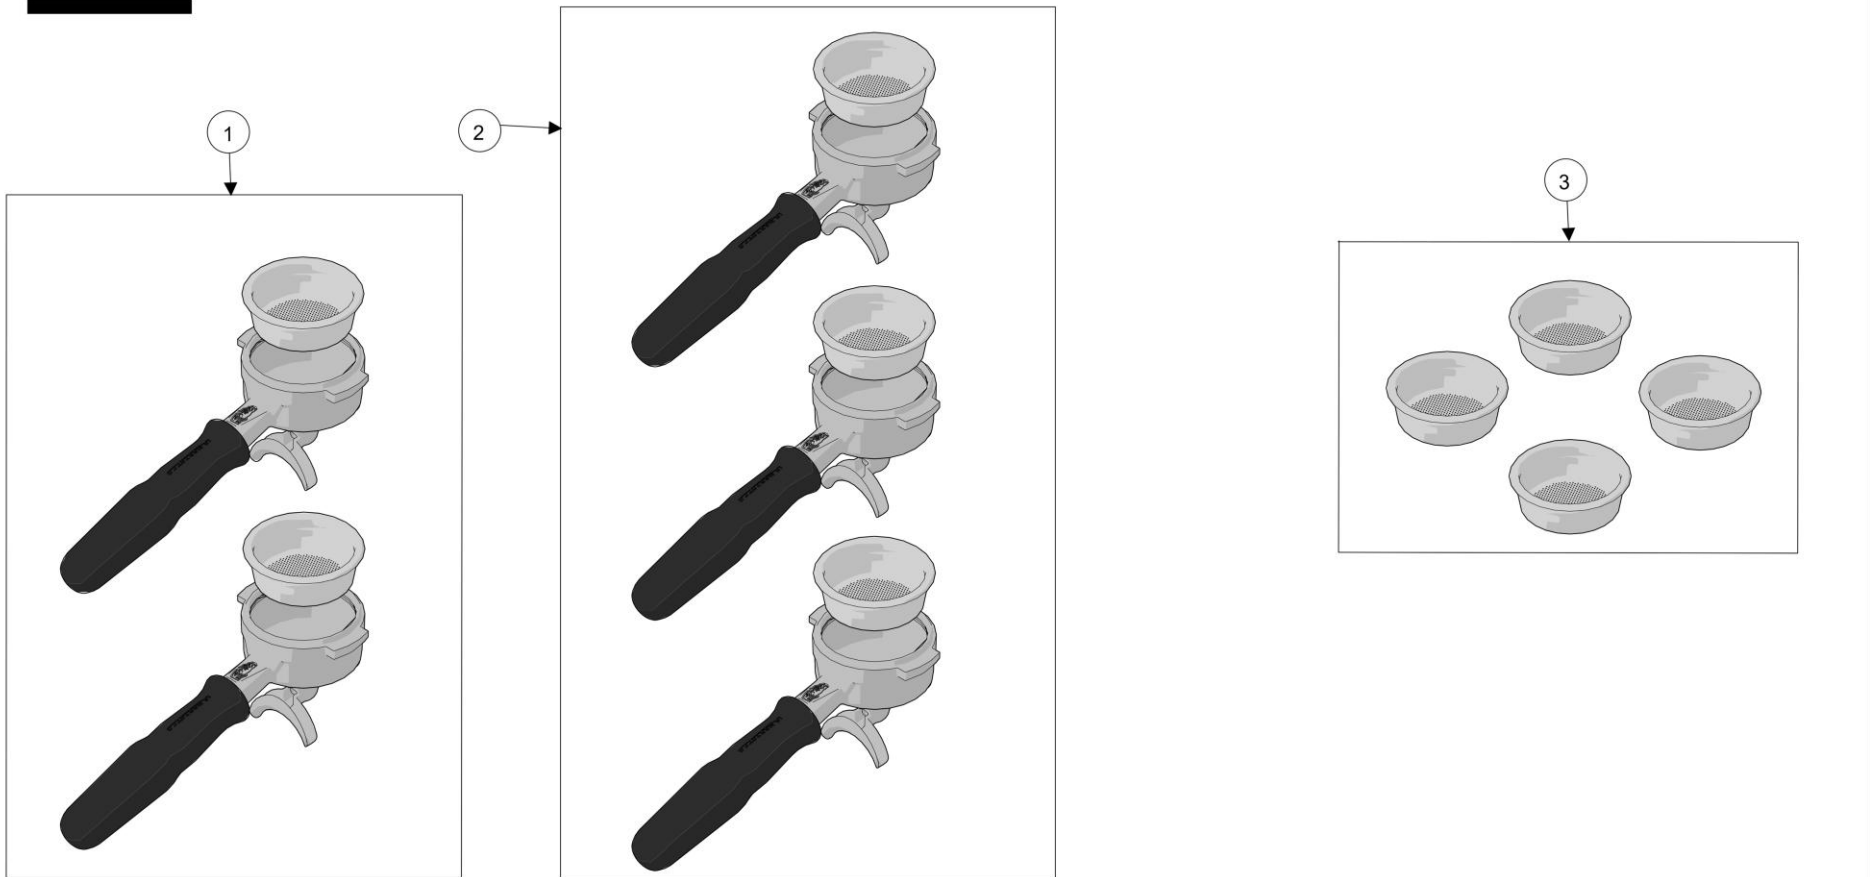

PORTAFILTER ASSEMBLY

Item	Part number	Description
0001	A.5.078	PORTAFILTER FIXED SINGLE SPOUT
0002	A.5.126	PORTAFILTER FIXED SINGLE SPOUT MAPLE
0002	A.5.128	PORTAFILTER FIXED SINGLE SPOUT WALNUT
0003	A.5.079	PORTAFILTER FIXED DOUBLE SPOUT
0004	A.5.127	PORTAFILTER FIXED DOUBLE SPOUT MAPLE
0004	A.5.129	PORTAFILTER FIXED DOUBLE SPOUT WALNUT
0005	L111/2MW.R	PORTAFILTER DOUBLE SPOUT MAPLE
0005	L111/2WW.R	PORTAFILTER DOUBLE SPOUT WALNUT
0006	L111/1MW.R	PORTAFILTER SINGLE SPOUT MAPLE
0006	L111/1WW.R	PORTAFILTER SINGLE SPOUT WALNUT
0007	L111/X.01	PORTAFILTER NAKED
0008	A.5.060	PORTAFILTER NAKED WALNUT
0008	A.5.061	PORTAFILTER NAKED MAPLE
0009	F.3.080	FILTER 14 GR RIDGELESS
0010	F.3.079	FILTER 17 GR RIDGELESS
0011	F.3.081	FILTER 21 GR RIDGELESS
0012	F.3.054.X	FILTER 7 GR X ITALIA
0013	F.3.029.X	FILTER 7 GR X
0014	F.3.028.X	FILTER 14 GR X
0015	F.3.027.X	FILTER 17 GR X
0016	F.3.026.X	FILTER 21 GR X

la marzocco

handmade in florence

SCALES VERSION – PORTAFILTER ASSEM.

la marzocco

handmade in florence

SCALES VERSION – PORTAFILTER ASSEM.

Item	Part number	Description
0001	931-2	2 PRECISION PORTAFILTER KIT
0002	931-3	3 PRECISION PORTAFILTER KIT
0003	932	4x 17g S/S PRECISION FILTER BASKET KIT
0003	947	4x 14g S/S PRECISION FILTER BASKET KIT
0003	948	4x 21g S/S PRECISION FILTER BASKET KIT