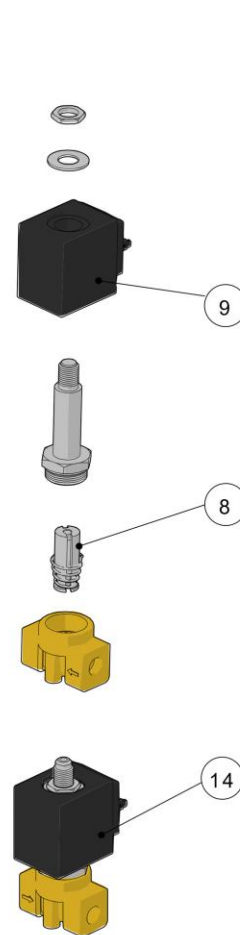

2-WAY SOLENOID VALVE
HOT WATER