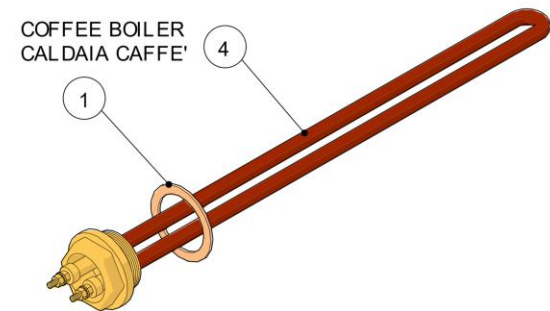

la marzocco

handmade in florence

HEATING ELEMENTS