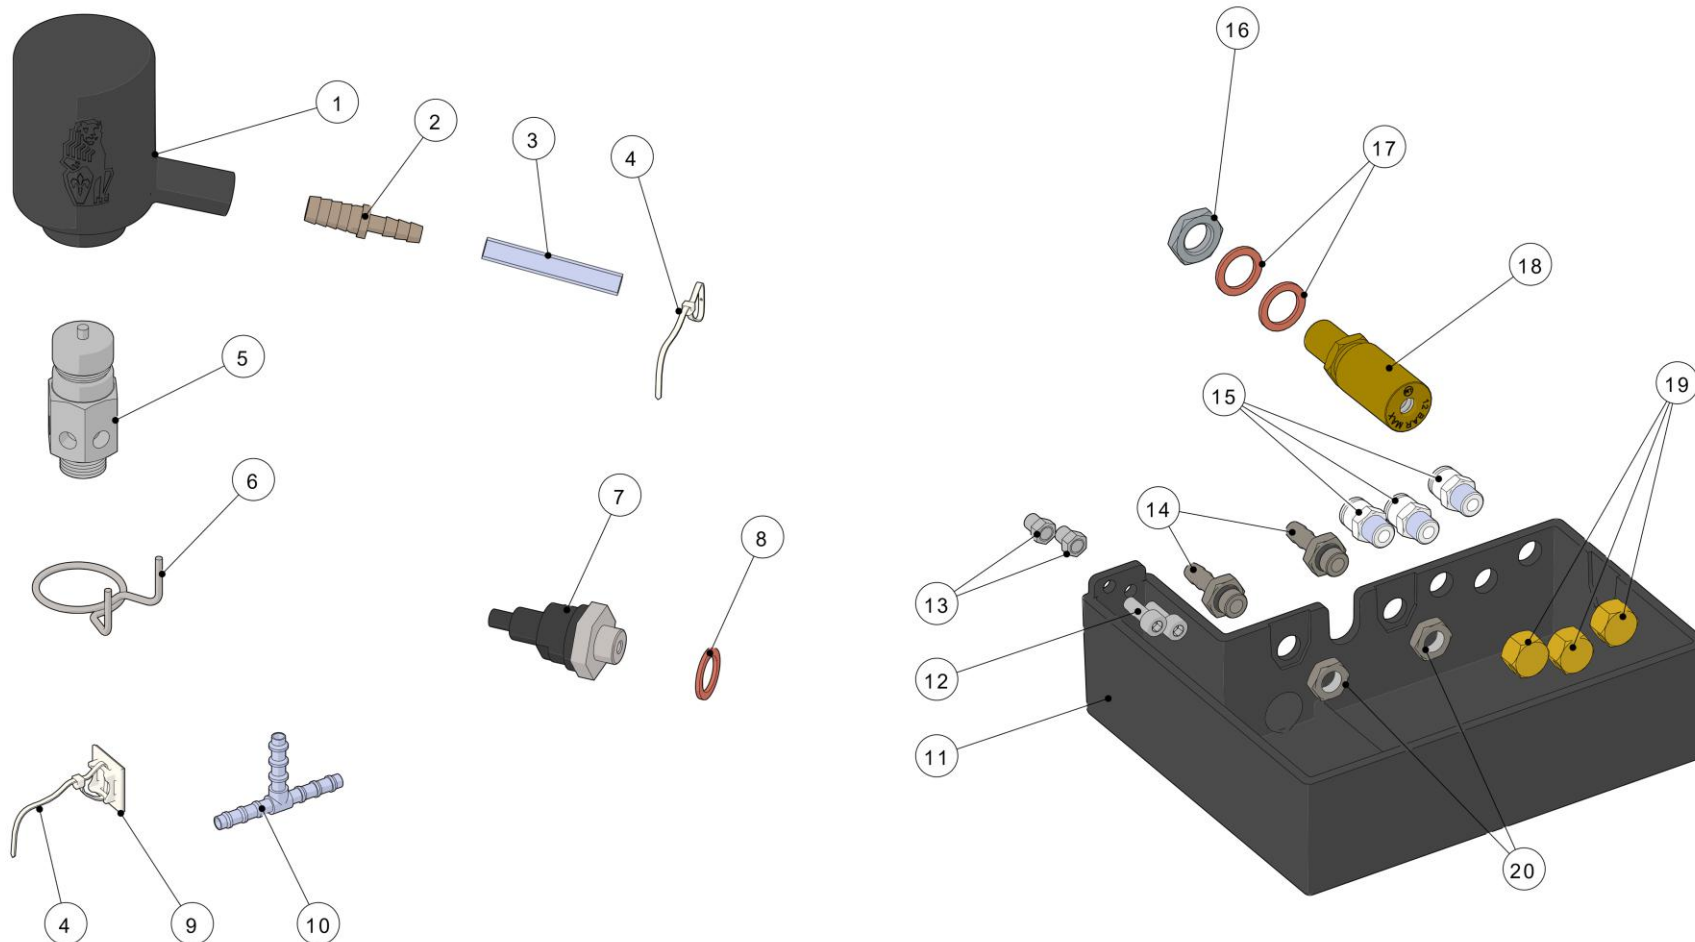

la marzocco

handmade in florence

HYDRAULIC ASSEMBLY

la marzocco

handmade in florence

HYDRAULIC ASSEMBLY

Item	Part number	Description
0001	F.6.001.01	SPACER 8,4X25X6 AL
0002	CL10L	BRACKET BOILERS 245MM
0003	T.1.154	TUBE COFFEE BOILER - EXPANSION VALVE
0003	T.1.173	TUBE EXPANSION VALVE LINEA PB W/SCALES
0003	T.1.174	TUBE EXP.V. LINEA PB MULTIPLE B./SCALES
0004	TL10	TUBE PRESSURE GAUGE - STEAM BOILER
0005	L129.01	CROSS FITTING G1/4M WR13 BRASS TREATED
0006	TL11/234	TUBE PRESSURE GAUGE - COFFEE B. 2-3-4GR
0007	TL05/3	TUBE CROSS FITTING CONNECTION 3GR
0007	TL05/4	TUBE CROSS FITTING CONNECTION 4GR
0008	L128.01	TEE FITTING G1/4M WR13 BRASS TREATED
0009	T.1.153	TUBE CHECK VALVE - COFFEE B. TEE FITTING

la marzocco

handmade in florence

FITTINGS AND VALVES

la marzocco

handmade in florence

FITTINGS AND VALVES

Item	Part number	Description
0001	F.2.062	SAFETY VALVE CLOSURE
0002	F.8.021	HOSE CONNECTOR D10-D6 BRASS
0003	T.4.001	ANTISUCTION VALVE SILICONE TUBE
0004	L338/L100.01	CABLE TIE 120x2,5MM HIGH TEMPERATURE
0005	B.2.024.01	SAFETY VALVE G3/8 1,8 BAR NO TEA
0006	I.8.003	MOLLA A TORSIONE 2,5X32
0007	B.2.029.01	VALVE VACUUM BREAKER SMA G1/4 S/S FKM
0007	1037	REBUILD KIT VACUUM BREAKER SMA
0008	L100/1A	WASHER 13,5X19X1,5 COPPER
0009	5.V010	FASTENER ADHESIVE SUPPORT
0010	A.7.001.01	HOSE CONNECTOR TEE-SHAPE D6,3 Di4 PVDF
0011	F.1.036.01	LINEA PB DRAIN BOX
0011	F.1.037	LINEA PB DRAIN BOX 4GR
0012	I.1.011	SCREW M5X14 SOCKET CAP S/S A2
0013	I.1.041	NUT M5 H4 WR8 ZINC PLATED
0014	L292	GS/3 TUBE FITTING
0015	A.2.105	FITTING PUSH-IN 6-R1/8 BRASS TREATED
0016	L146	NUT G1/4 H4,5 WR19 BRASS
0017	L100/1A	WASHER 13,5X19X1,5 COPPER
0018	L140_C	COMPLETE EXPANSION VALVE
0019	A.1.020	DRAIN SPOUT G1/8F H9 WR14 BRASS
0020	L292/R	NUT G1/8 H4,5 WR14 BRASS NICKEL PLATED