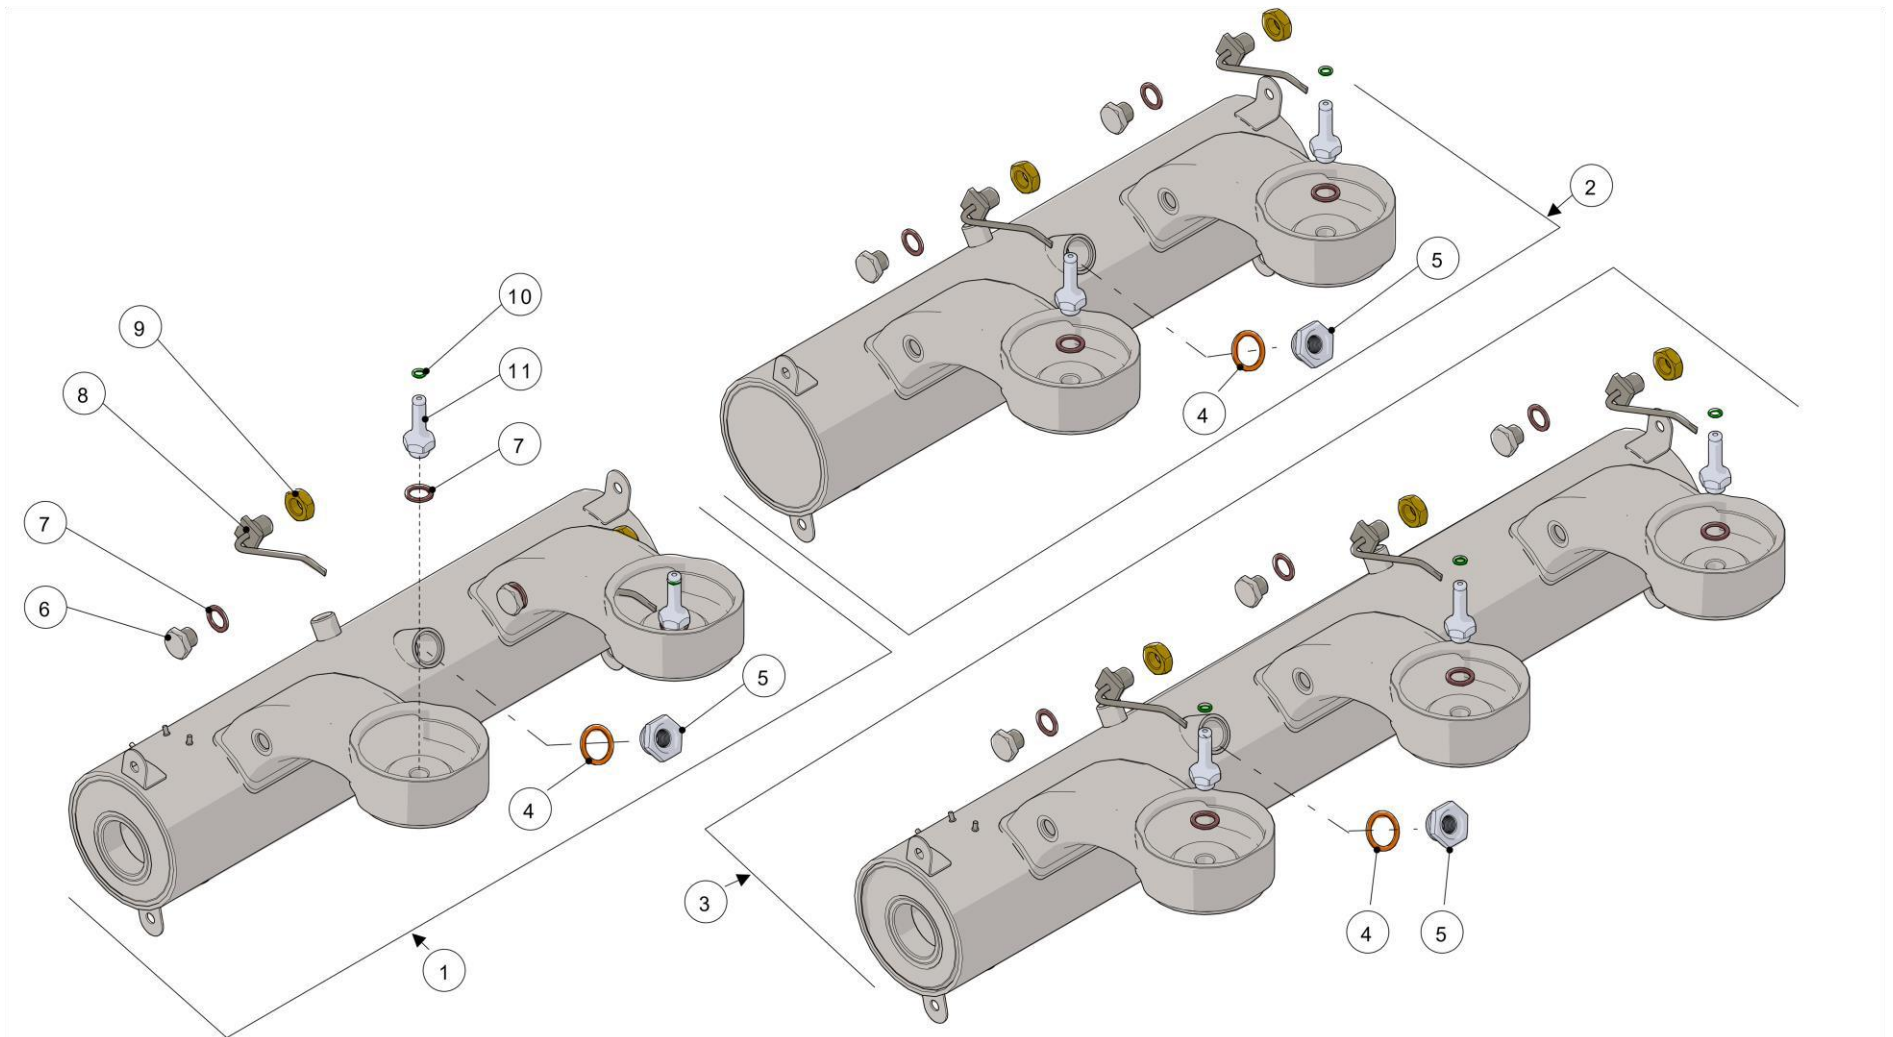

la marzocco

handmade in florence

COFFEE BOILER ASSEMBLY