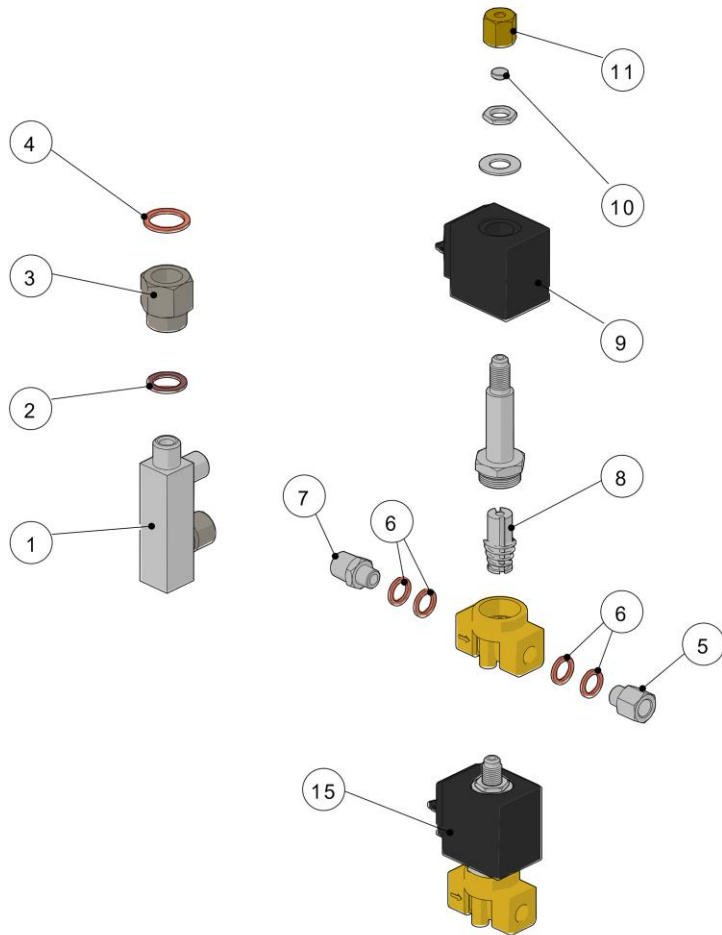

la marzocco

handmade in florence

HYDRAULIC ASSEMBLY

la marzocco

handmade in florence

HYDRAULIC ASSEMBLY

Item	Part number	Description
0001	F.6.001.01	SPACER 8,4X25X6 AL
0002	CL10L	BRACKET BOILERS 245MM
0003	T.1.154	TUBE COFFEE BOILER - EXPANSION VALVE
0003	T.1.173	TUBE EXPANSION VALVE LINEA PB W/SCALES
0003	T.1.174	TUBE EXP.V. LINEA PB MULTIPLE B./SCALES
0004	TL10	TUBE PRESSURE GAUGE - STEAM BOILER
0005	L129.01	CROSS FITTING G1/4M WR13 BRASS TREATED
0006	TL11/234	TUBE PRESSURE GAUGE - COFFEE B. 2-3-4GR
0007	TL05/3	TUBE CROSS FITTING CONNECTION 3GR
0007	TL05/4	TUBE CROSS FITTING CONNECTION 4GR
0008	L128.01	TEE FITTING G1/4M WR13 BRASS TREATED
0009	T.1.153	TUBE CHECK VALVE - COFFEE B. TEE FITTING

la marzocco

handmade in florence

FITTINGS AND VALVES

la marzocco

handmade in florence

FITTINGS AND VALVES

Item	Part number	Description
0001	F.2.062	SAFETY VALVE CLOSURE
0002	F.8.021	HOSE CONNECTOR D10-D6 BRASS
0003	T.4.001	ANTISUCTION VALVE SILICONE TUBE
0004	L338/L100.01	CABLE TIE 120x2,5MM HIGH TEMPERATURE
0005	B.2.024.01	SAFETY VALVE G3/8 1,8 BAR NO TEA
0006	I.8.003	MOLLA A TORSIONE 2,5X32
0007	B.2.029.01	VALVE VACUUM BREAKER SMA G1/4 S/S FKM
0007	1037	REBUILD KIT VACUUM BREAKER SMA
0008	L100/1A	WASHER 13,5X19X1,5 COPPER
0009	5.V010	FASTENER ADHESIVE SUPPORT
0010	A.7.001.01	HOSE CONNECTOR TEE-SHAPE D6,3 Di4 PVDF
0011	F.1.036.01	LINEA PB DRAIN BOX
0011	F.1.037	LINEA PB DRAIN BOX 4GR
0012	I.1.011	SCREW M5X14 SOCKET CAP S/S A2
0013	I.1.041	NUT M5 H4 WR8 ZINC PLATED
0014	L292	GS/3 TUBE FITTING
0015	A.2.105	FITTING PUSH-IN 6-R1/8 BRASS TREATED
0016	L146	NUT G1/4 H4,5 WR19 BRASS
0017	L100/1A	WASHER 13,5X19X1,5 COPPER
0018	L140_C	COMPLETE EXPANSION VALVE
0019	A.1.020	DRAIN SPOUT G1/8F H9 WR14 BRASS
0020	L292/R	NUT G1/8 H4,5 WR14 BRASS NICKEL PLATED

la marzocco

handmade in florence

FITTINGS AND VALVES

3-WAY SOLENOID VALVE
AUTOFILL

2-WAY SOLENOID VALVE
HOT WATER

3-WAY SOLENOID VALVE
BREWING

la marzocco

handmade in florence