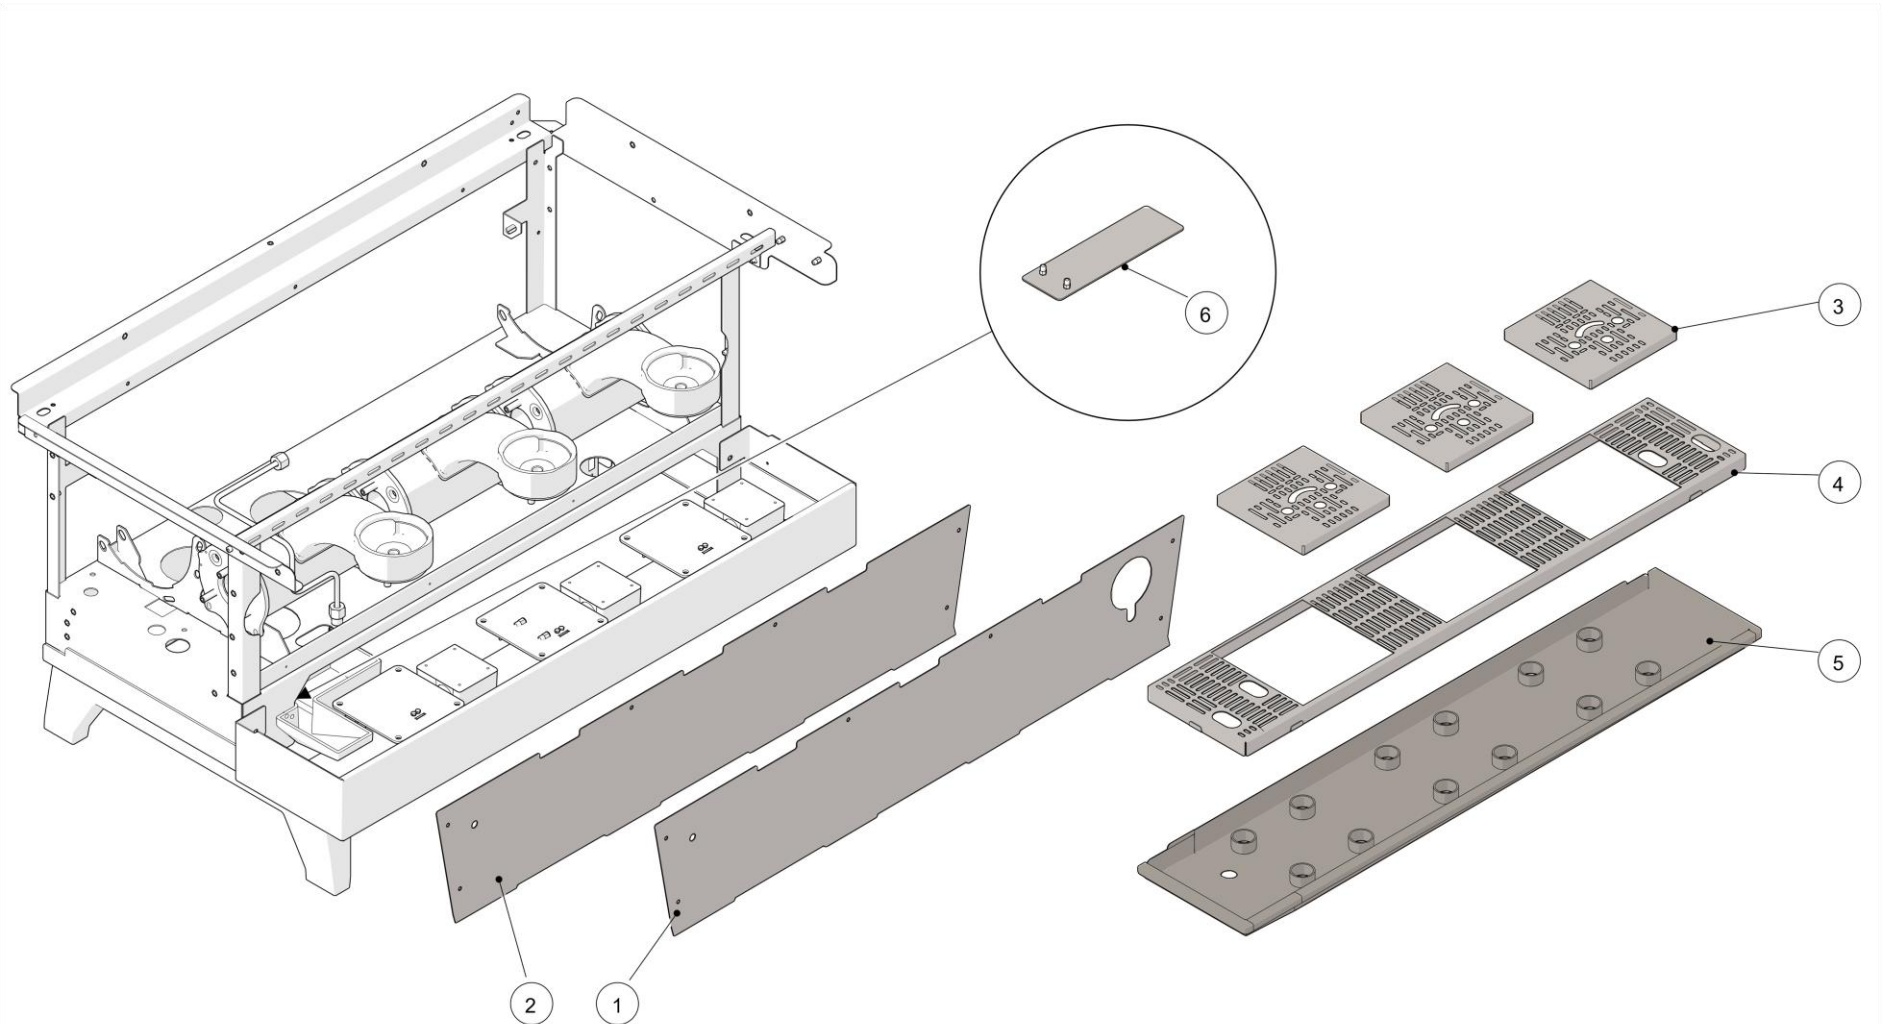

la marzocco

handmade in florence

SCALES VERSION – BODY PANEL ASSEM.

la marzocco

handmade in florence

SCALES VERSION – BODY PANEL ASSEM.

Item	Part number	Description
0001	C.1.215.2	PANEL MAIN SWITCH LINEA PB 2GR W/SCALES
0001	C.1.215.3	PANEL MAIN SWITCH LINEA PB 3GR W/SCALES
0001	C.1.215.4	PANEL MAIN SWITCH LINEA PB 4GR W/SCALES
0002	C.1.219.2	PANEL SWITCH LINEA PB 2GR SCALE/NO GLASS
0002	C.1.219.3	PANEL SWITCH LINEA PB 3GR SCALE/NO GLASS
0002	C.1.219.4	PANEL SWITCH LINEA PB 4GR SCALE/NO GLASS
0003	C.1.207.R	GRID SCALE COMPLETE LINEA PB
0004	C.1.331.2	LINEA PB DRAIN GRID 2GR W/SCALES
0004	C.1.331.3	LINEA PB DRAIN GRID 3GR W/SCALES
0004	C.1.331.4	LINEA PB DRAIN GRID 4GR W/SCALES
0005	C.1.206.2	TRAY DRAIN LINEA PB 2GR W/SCALES
0005	C.1.206.3	TRAY DRAIN LINEA PB 3GR W/SCALES
0005	C.1.206.4	TRAY DRAIN LINEA PB 4GR W/SCALES
0006	C.1.224	STAFFA POZZETTO BILANCE