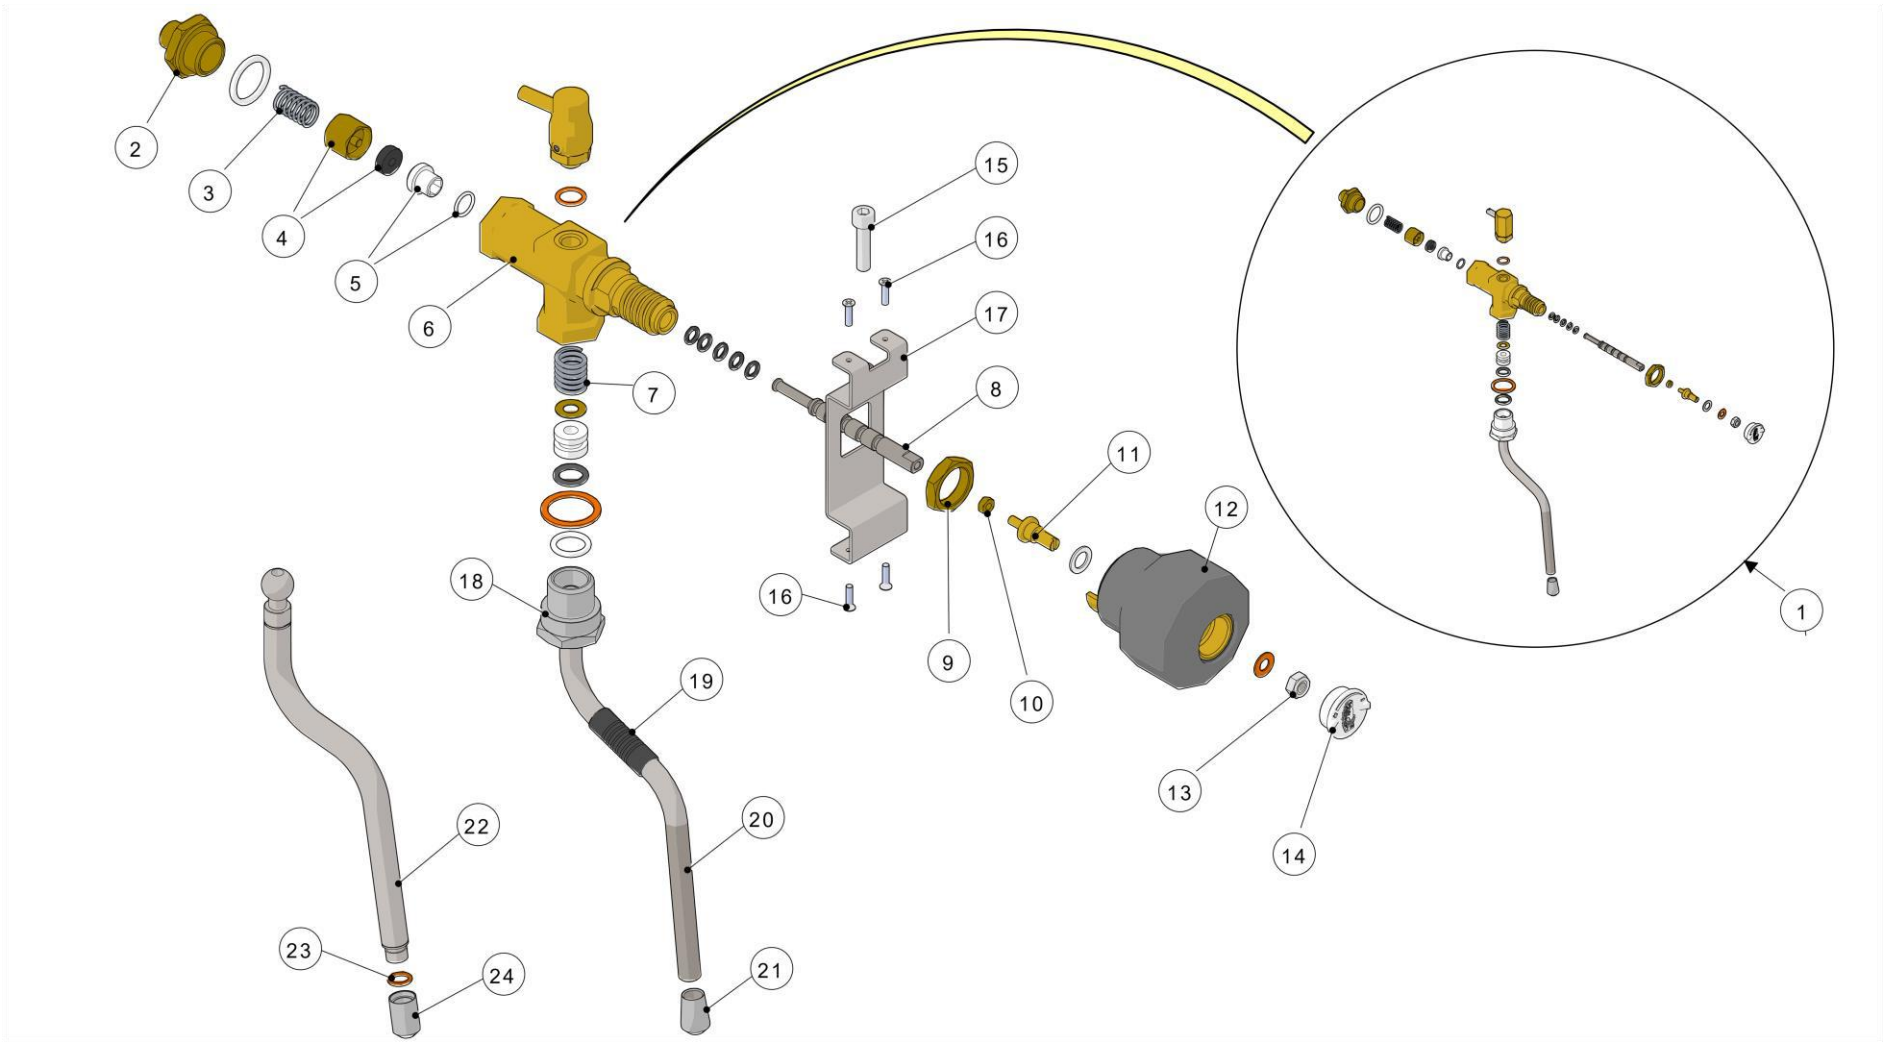

la marzocco

handmade in florence

CONTROL PANEL ASSEMBLY

la marzocco

handmade in florence

CONTROL PANEL ASSEMBLY

Item	Part number	Description
0001	I.1.006	SCREW M4X8 PHILLIPS BUTTON HEAD S/S A2
0002	C.2.020	HANDLE PADDLE LINEA
0002	C.2.020.MW	MAPLE PADDLE HANDLE
0002	C.2.020.WW	WALNUT PADDLE HANDLE
0003	C.1.267	LEVER S/S CONICAL PADDLE VALVE LINEA PB
0004	C.2.022	LINEA PB PADDLE COVER W/LID
0005	F.1.075	GLASS TIMER LINEA PB MP
0006	E.1.029	TIMER 2 DIGIT RED
0007	I.1.086	SELFTAP.SCREW 2,2X6,5 PHIL.ROUND-PAN S/S
0008	C.1.154.2	PANEL CONTROL LINEA PB 2MP
0008	C.1.154.3	PANEL CONTROL LINEA PB 3MP
0008	C.1.154.4	PANEL CONTROL LINEA PB 4MP
0009	ROND_DENT_4	TOOTH LOCK WASHER 4X8X1 GALVANIZED
0010	DADO4M	NUT M4 H3 WR7 BRASS
0011	F.1.200.01	BOX DISPLAY O-LED FLAT
0012	E.1.024	DISPLAY OLED RED LINEA PB
0013	F.1.217	GLASS DIPLAY OLED FLAT SP.3 TRASP
0014	C.1.139	ELECTRONIC BOX LINEA PB MP
0015	E.2.053	KEYPAD LINEA PB MP

la marzocco

handmade in florence

STEAM AND HOT WATER ASSEMBLY

la marzocco

handmade in florence

STEAM AND HOT WATER ASSEMBLY

Item	Part number	Description
0001	B.1.008.R	LINEA PB STEAM VALVE COMPL.
0002	A.2.027	FITTING G1/4M-W19M WR26 BRASS TR.
0003	F.3.005	SPRING COMPRESSION 1,3X11,9X29,5 S/S
0004	B.2.010	STEAM VALVE SEAL ASSEMBLY
0005	F.3.007.R	S/S STEAM VALVE SEAT W/ GASKET
0006	A.1.024	LINEA PB STEAM VALVE BODY
0007	F.3.004	SPRING COMPRESSION 2X14,6X26,5 S/S
0008	A.5.018	LINEA PB STEAM VALVE SHAFT
0009	L037/D	NUT G1/2 H6 WR24 BRASS
0010	DADO4M	NUT M4 H3 WR7 BRASS
0011	A.1.022	STEAM VALVE SHAFT EXTENSION
0012	F.1.034.01	LINEA PB STEAM VALVE KNOB
0013	I.1.046	SELF LOCK NUT M6 H5 WR10 S/S A2
0014	F.1.035	CAP M20X1 KNOB STEAM VALVE LINEA PB
0015	I.1.074	SCREW M6X26 SOCKET CAP S/S A2
0016	I.1.045	SCREW M3X12 PHILLIPS COUNTERSUNK S/S A2
0017	C.1.158	BRACKET STEAM VALVE LINEA PB
0018	A.1.005	STEAM WAND ADAPTOR
0019	L171/G	STEAM WAND RUBBER
0020	T.2.001	STEAM WAND S/S
0021	L173	STEAM TIP D1,5