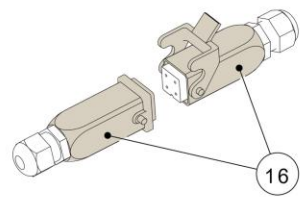

la marzocco

handmade in florence

ELECTRICAL SYSTEM AND PUMP

la marzocco

handmade in florence

ELECTRICAL SYSTEM AND PUMP

Item	Part number	Description
0001	L290/2.01	PUMP 200 LT/H
0002	L290/8UL	UL MOTOR V.220-240 50/60 HZ
0003	L290/C	PUMP CLAMP
0004	L032/P.01	CHECK VALVE G3/8M TREATED
0005	L305/N.01	NIPPLE G3/8M-G3/8M WR20 H31 BRASS TR.
0005	L306/G.01	NIPPLE G3/8-3/8 COMPRESSION BRASS TR.
0006	L290/CUL	10microF CAPACITOR (L290/8UL MOTOR)
0006	L290/7C	8microF CAPACITOR (L290/7 MOTOR)
0007	E.2.004	UL FUSE HOLDER
0008	E.2.073	FUSE 3,15 A TIME-DELAY
0009	E.2.040	USB CABLE LINEA PB / STRADA EP
0010	L206	FILTER EMC
0011	E.2.030	2x22nF+0,1microF FILTER
0012	E.4.010.01.R	SSR 25A 240V W/THERMAL COMPOUND
0012	E.4.029.R	SSR 50A 240V W/THERMAL COMPOUND
0012	E.4.035.R	SSR 25A 480V W/THERMAL COMPOUND
0013	F.6.004	FAN COVER - PUMP MOTOR UL