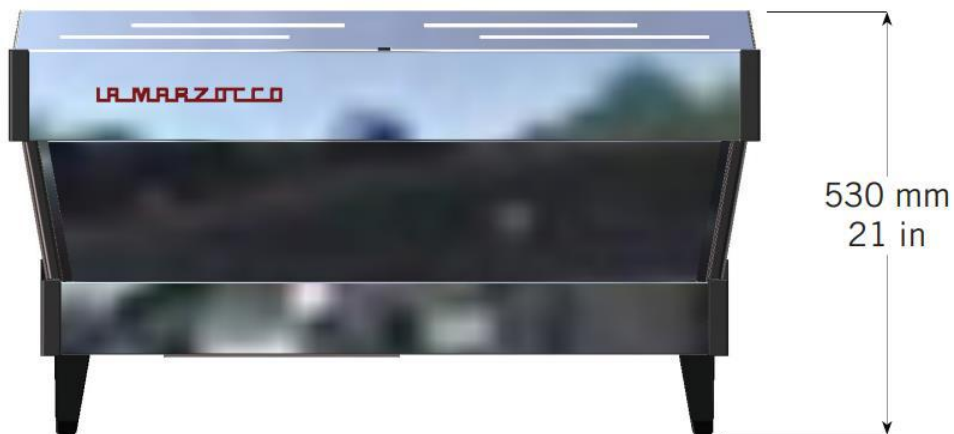

la marzocco

handmade in florence

SPECIFICATIONS

la marzocco
handmade in florence

SPECIFICATIONS

L	mm	710	950	1190
	in	27,95	37,4	46,85
Machine weight	Kg	61	77	117
	lb	134,5	170	258
Shipping weight	Kg	86	108	132
	lb	190	238	291
Electrical Voltage	VAC	200VAC Single/Three Phase	200VAC Single/Three Phase	200VAC Single/Three Phase
		220VAC Single/Three Phase	220VAC Single/Three Phase	220VAC Single/Three Phase
		380VAC Three Phase	380VAC Three Phase	380VAC Three Phase
Coffee Boiler Wattage	W	1400 Watts	1900 Watts	2800 Watts
Steam Boiler Wattage	W	3000 Watts	4000 Watts	5000 Watts
Total Wattage	W	4600 Watts	6100 Watts	8000 Watts
Required Available Amperage	A	25 amps (20 for Australia)	35 amps (32 for Australia)	45 amps (40 for Australia)
Coffee Boiler Capacity	liters	3,4	5,0	6,8
Steam Boiler Capacity (liters)	liters	7,0	11,0	15,0
Total Capacity (liters)	liters	10,4	16,0	21,8
Machine configuration		2GR	3GR	4GR