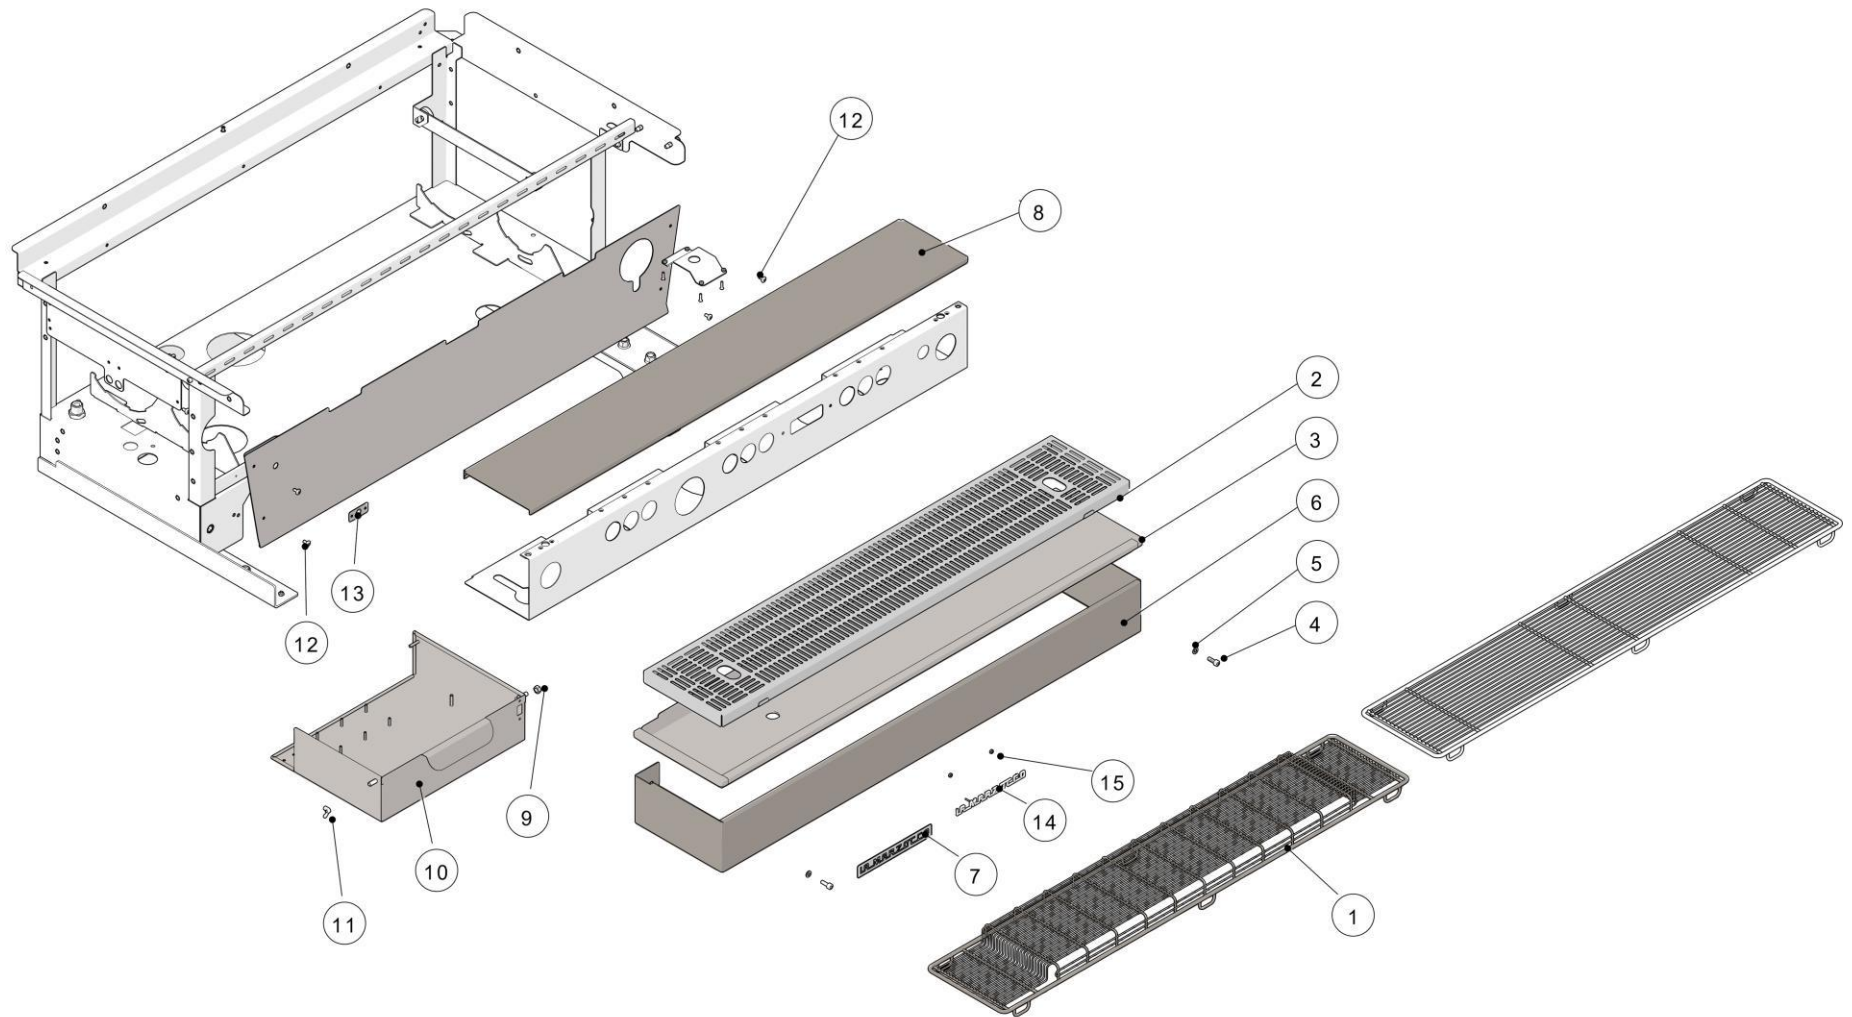

la marzocco

handmade in florence

BODY PANEL ASSEMBLY