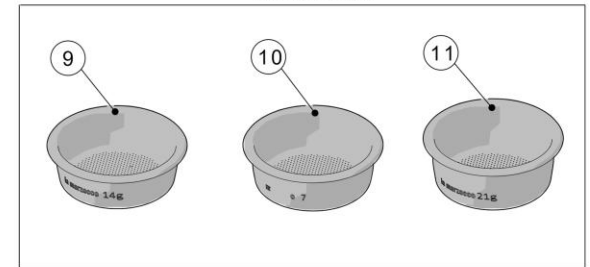

la marzocco

handmade in florence

PORTAFILTER ASSEMBLY

FIXED SPOUT

RIDGELESS

X - TESTED & CERTIFIED

la marzocco

handmade in florence