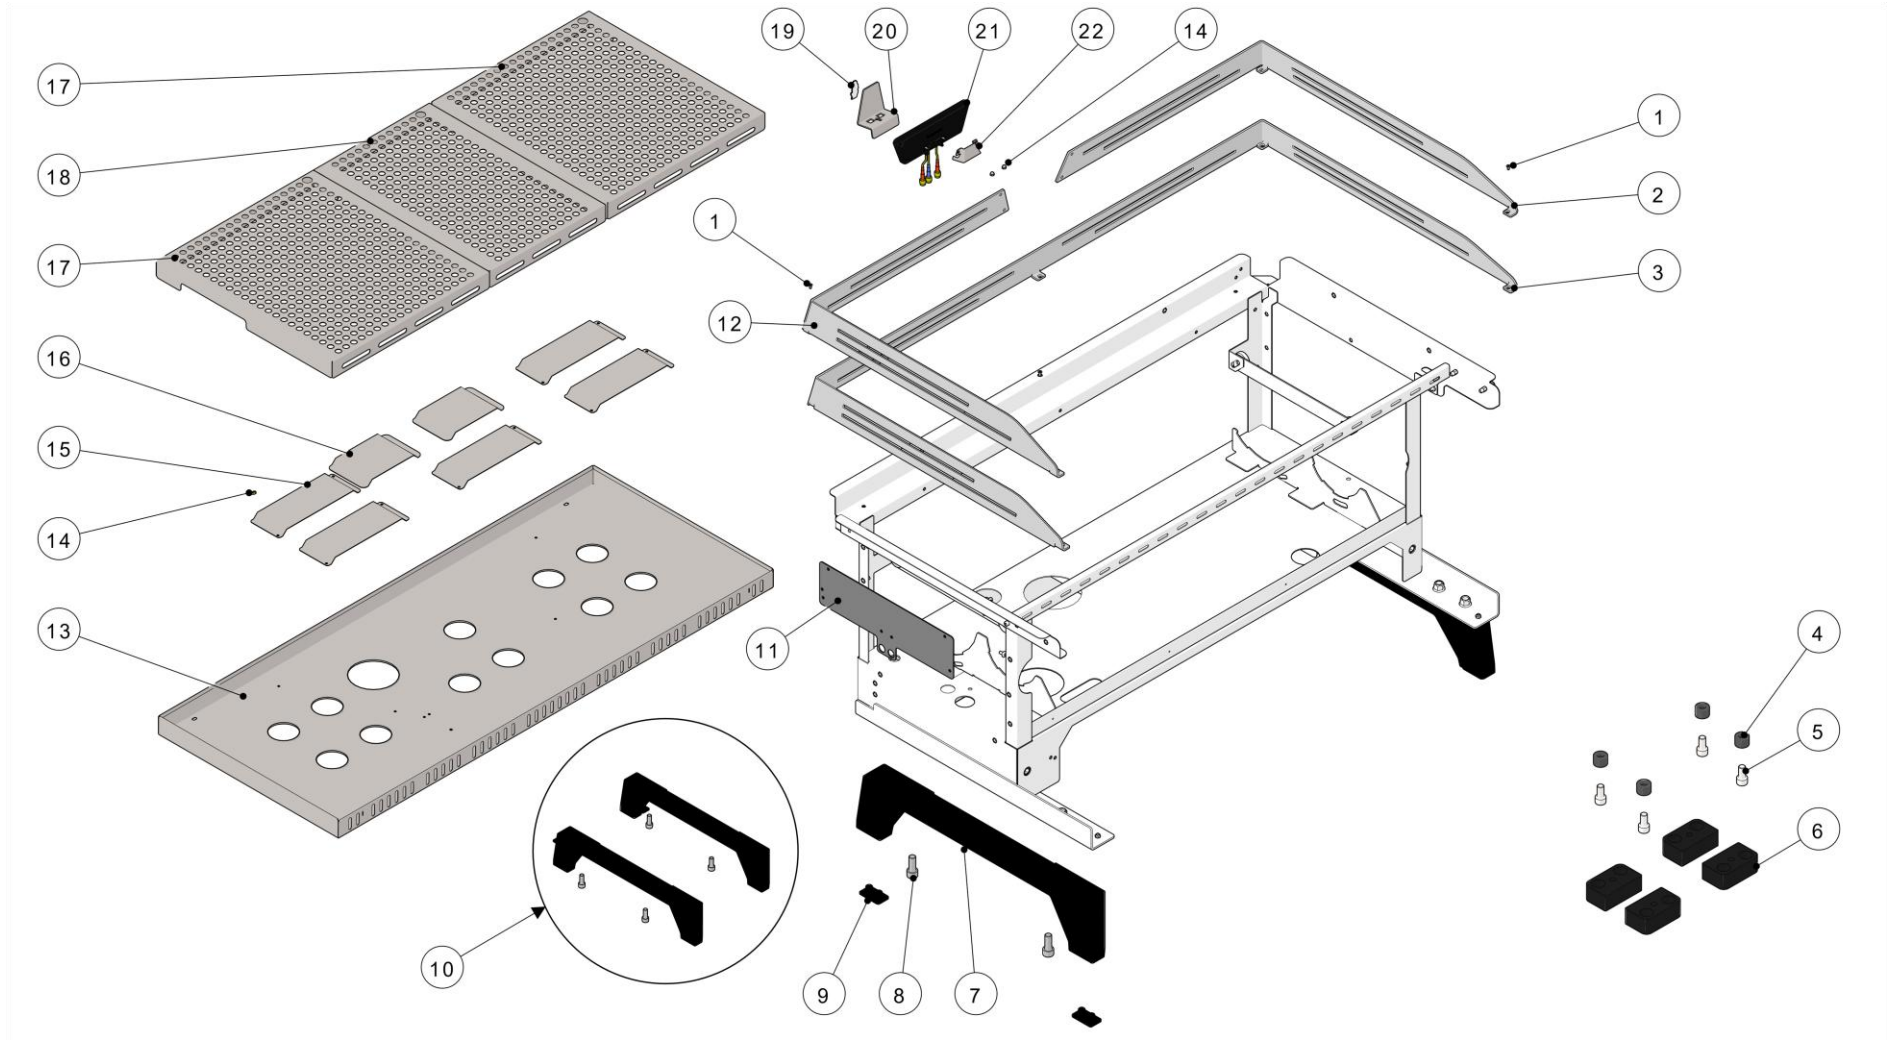

la marzocco

handmade in florence

BODY PANEL ASSEMBLY