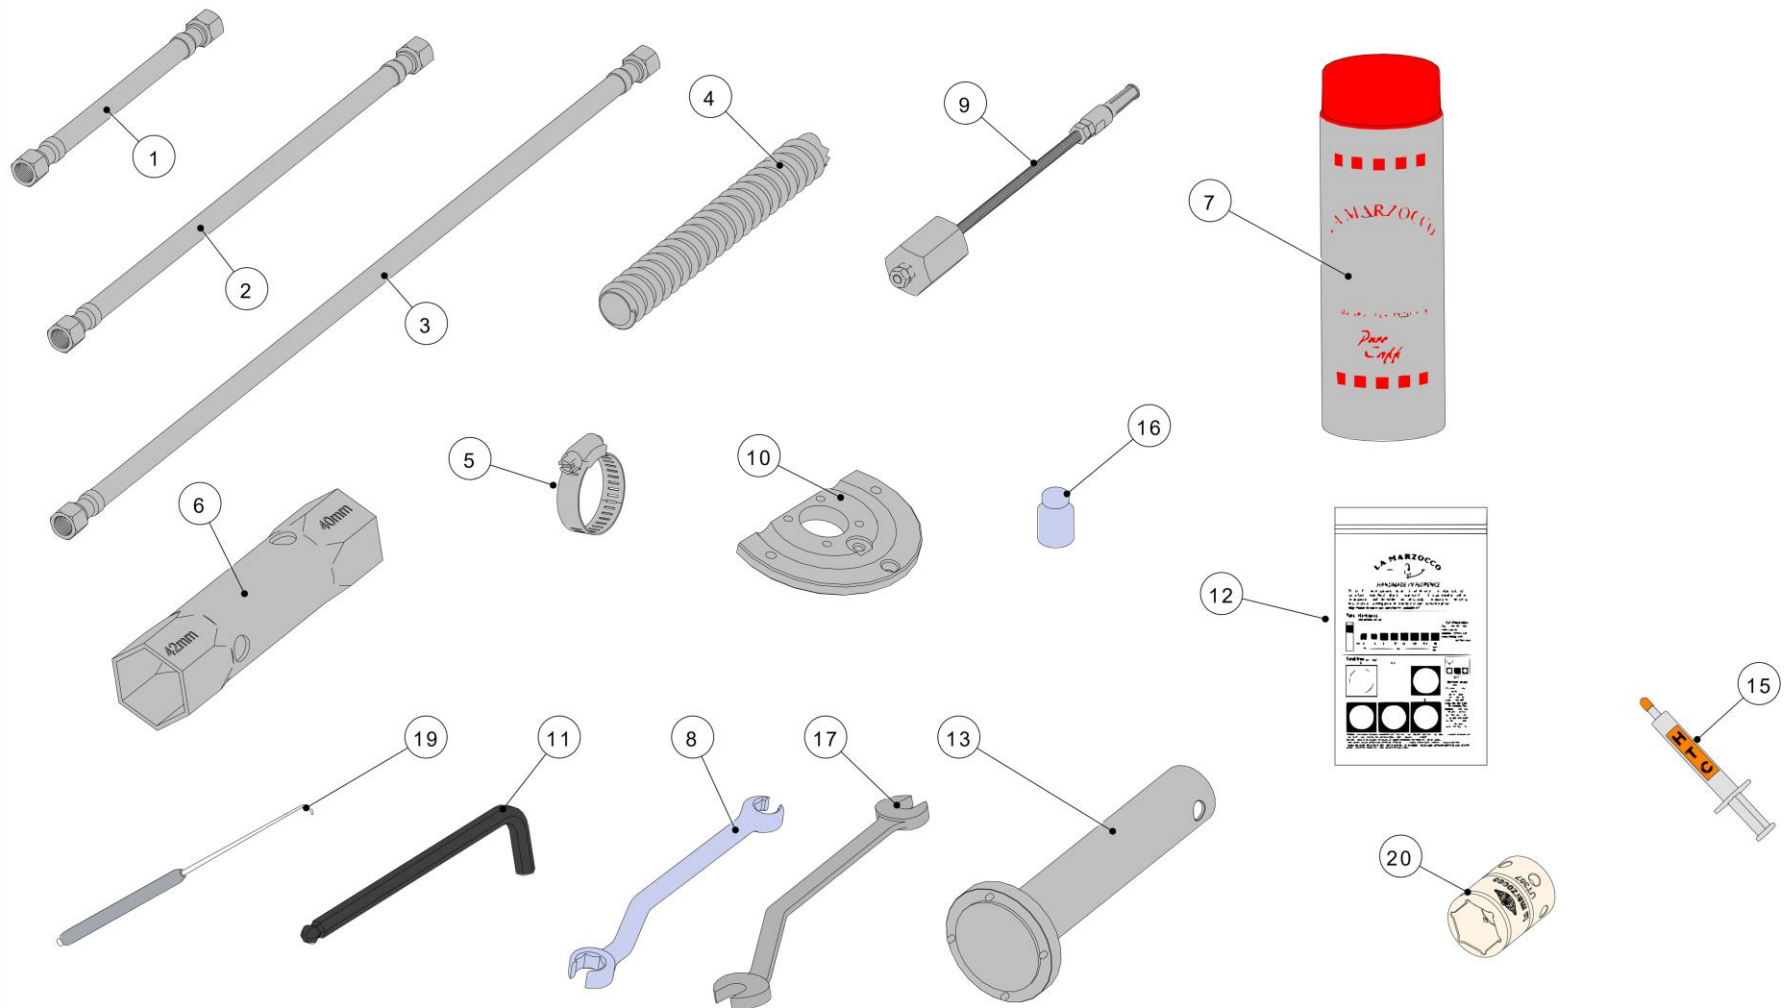

la marzocco

handmade in florence

SCALES VERSION – PORTAFILTER ASSEM.

Item	Part number	Description
0001	931-2	2 PRECISION PORTAFILTER KIT
0002	931-3	3 PRECISION PORTAFILTER KIT
0003	932	4x 17g S/S PRECISION FILTER BASKET KIT
0003	947	4x 14g S/S PRECISION FILTER BASKET KIT
0003	948	4x 21g S/S PRECISION FILTER BASKET KIT

la marzocco

handmade in florence

HOSE AND ACCESSORIES