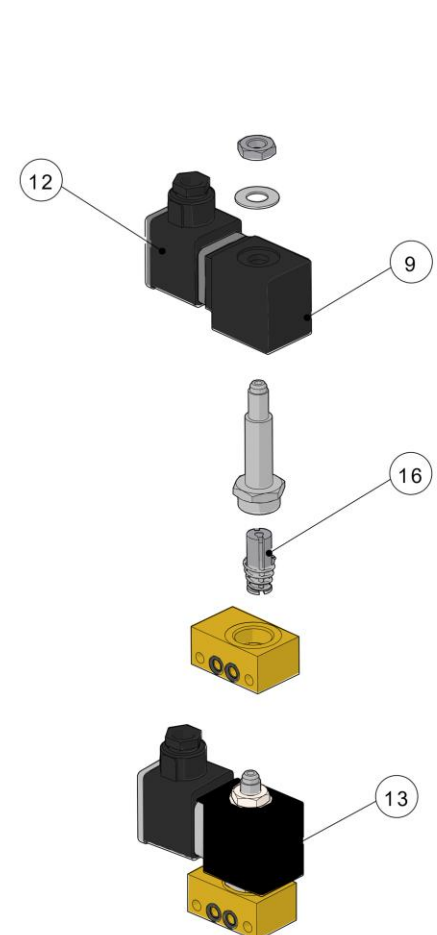

3-WAY SOLENOID VALVE
BREWING