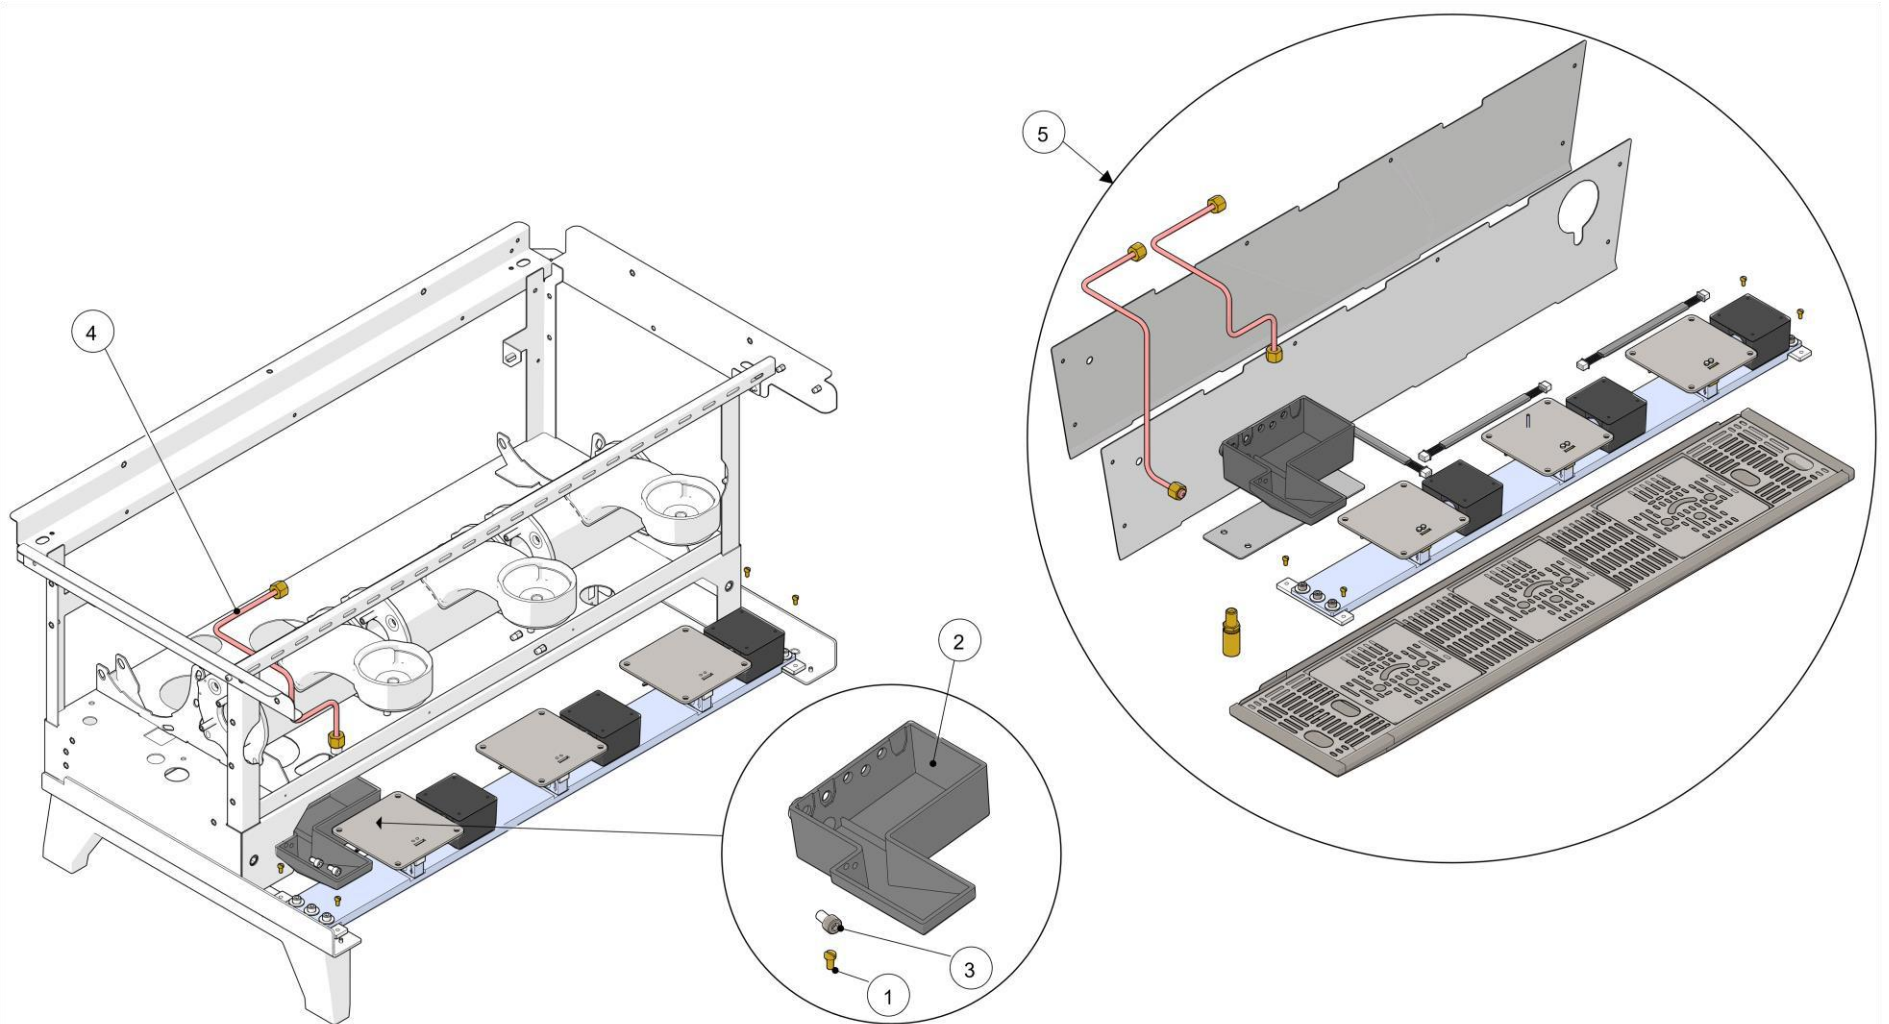

la marzocco

handmade in florence

SCALES VERSION – HYDRAULIC ASSEMBLY