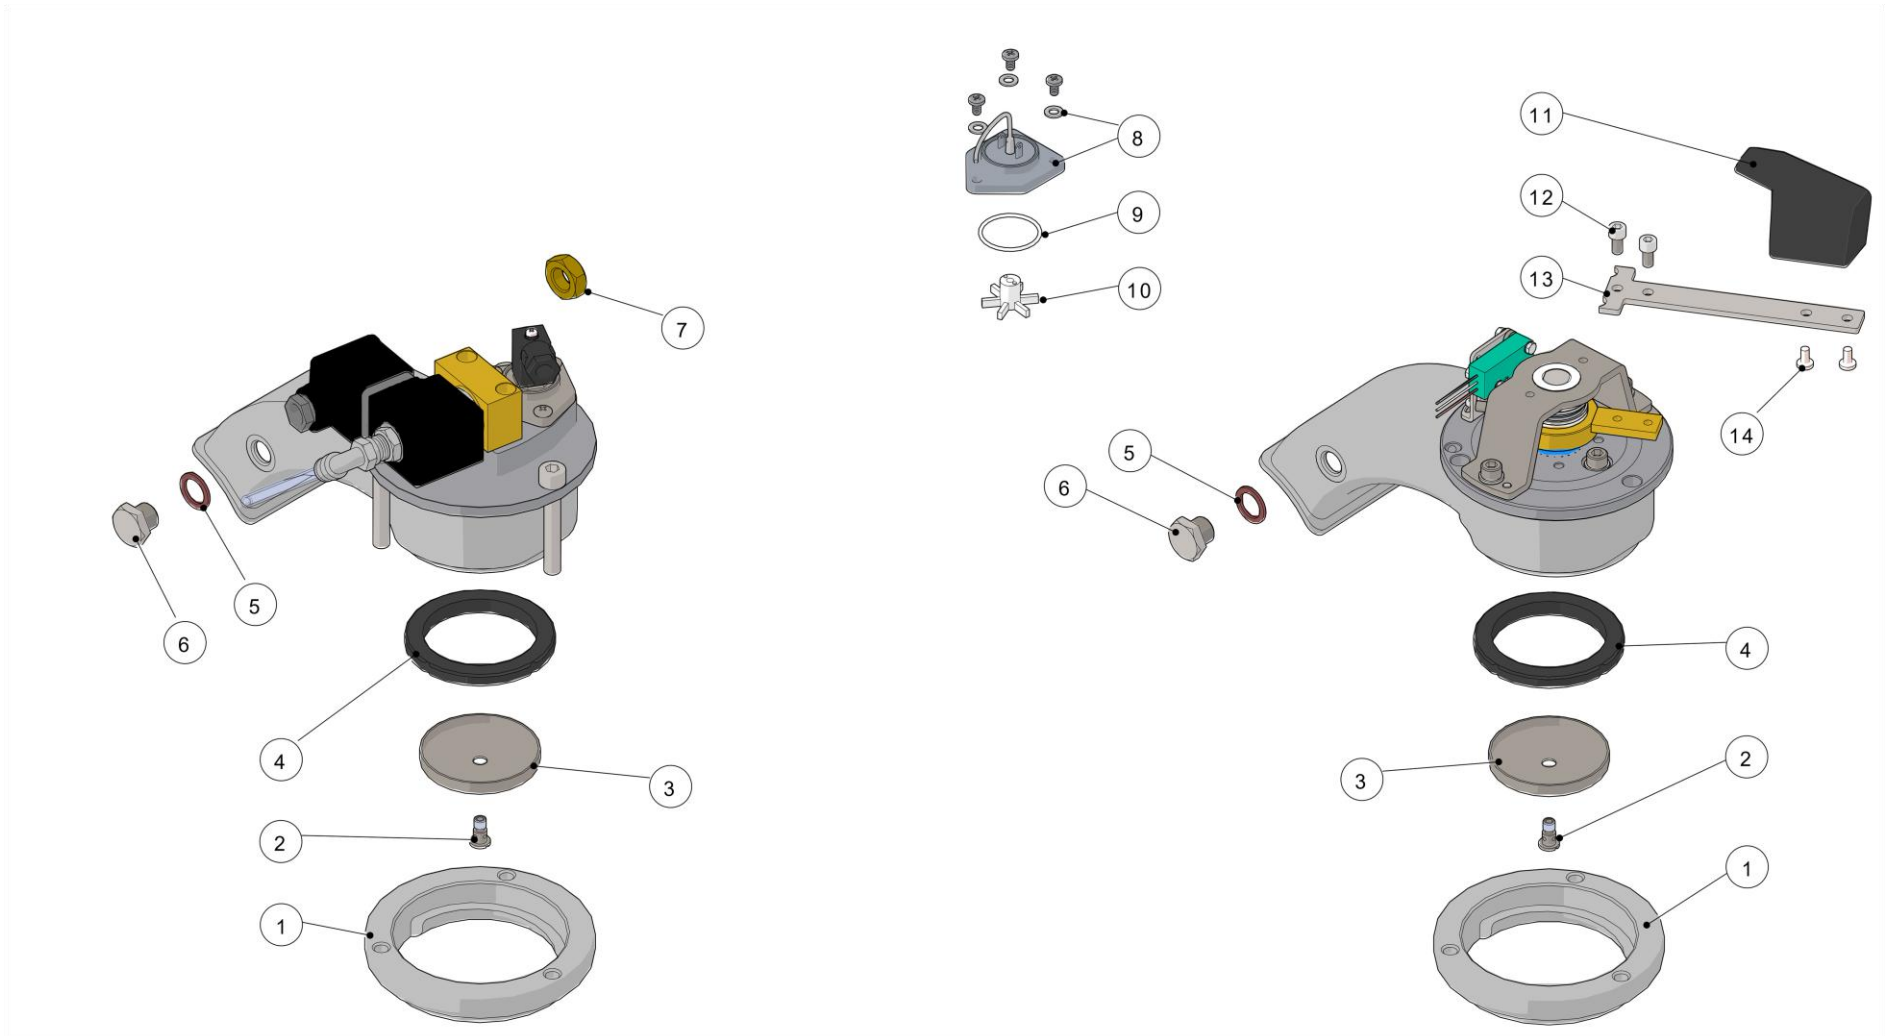

la marzocco

handmade in florence

COFFEE BOILER - GROUP