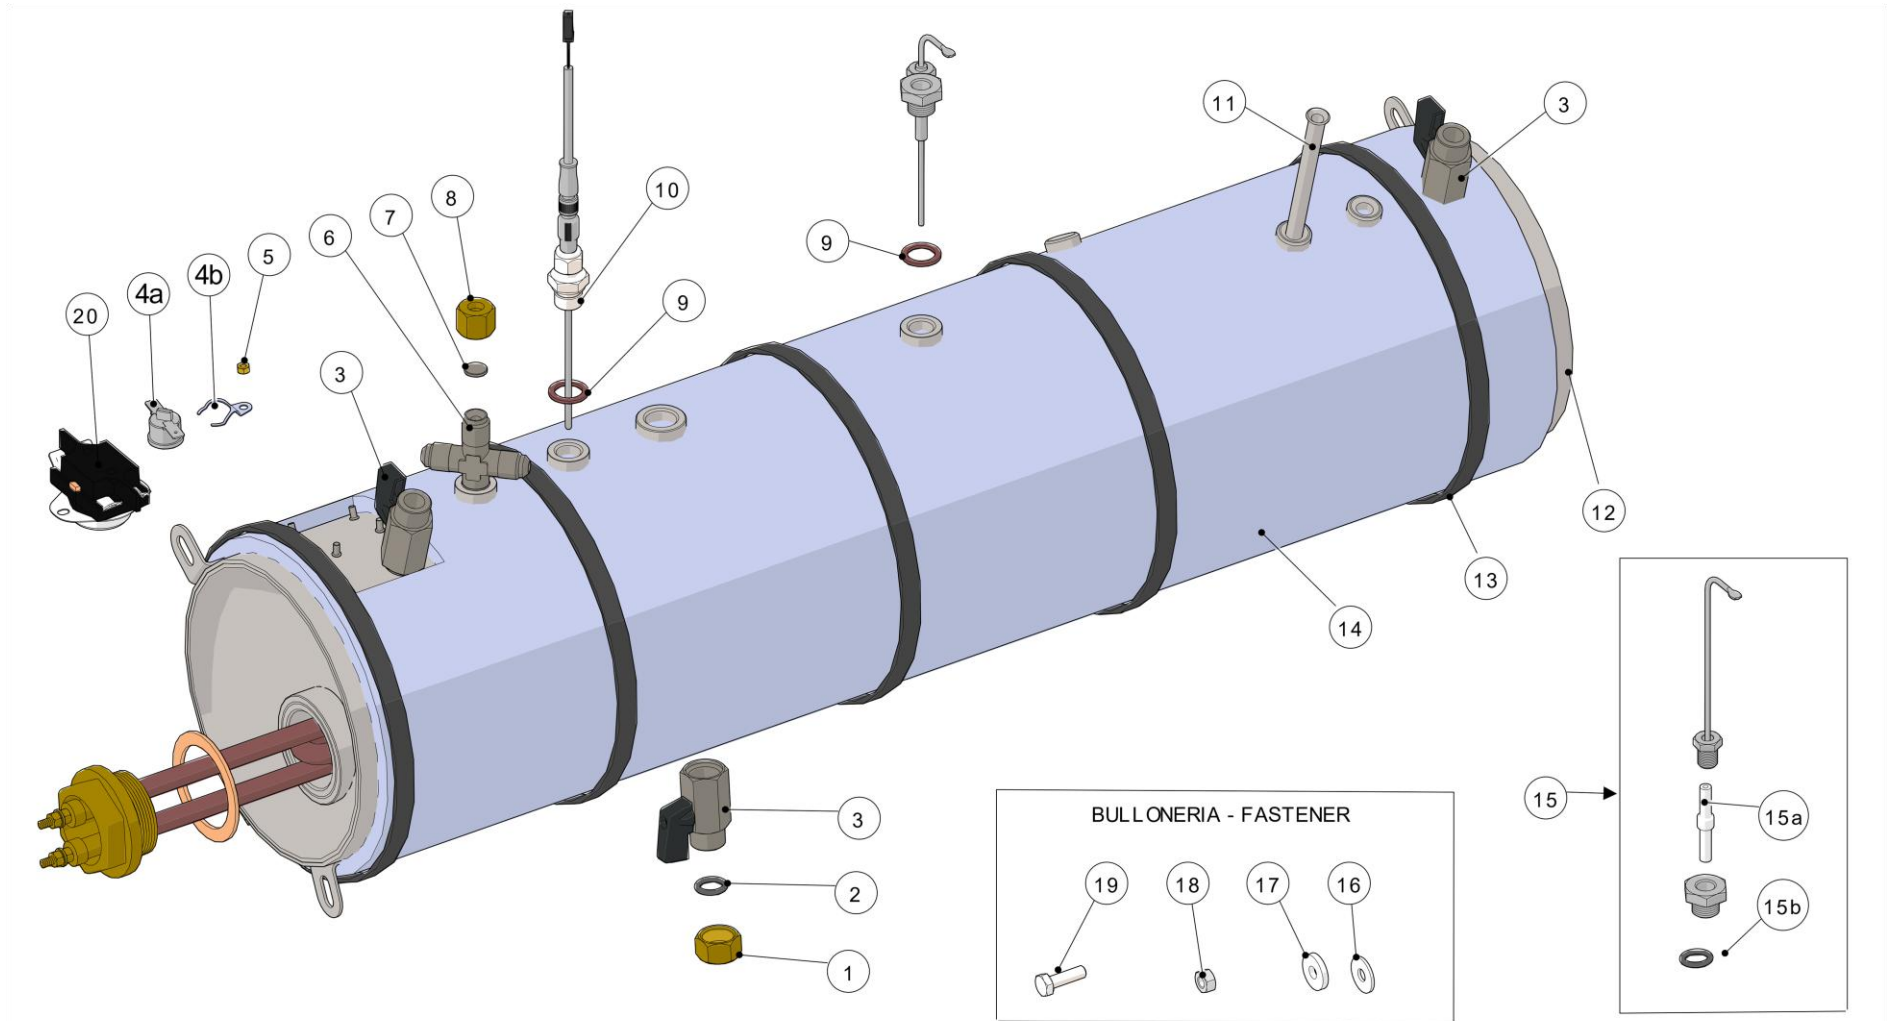

la marzocco

handmade in florence

STEAM BOILER