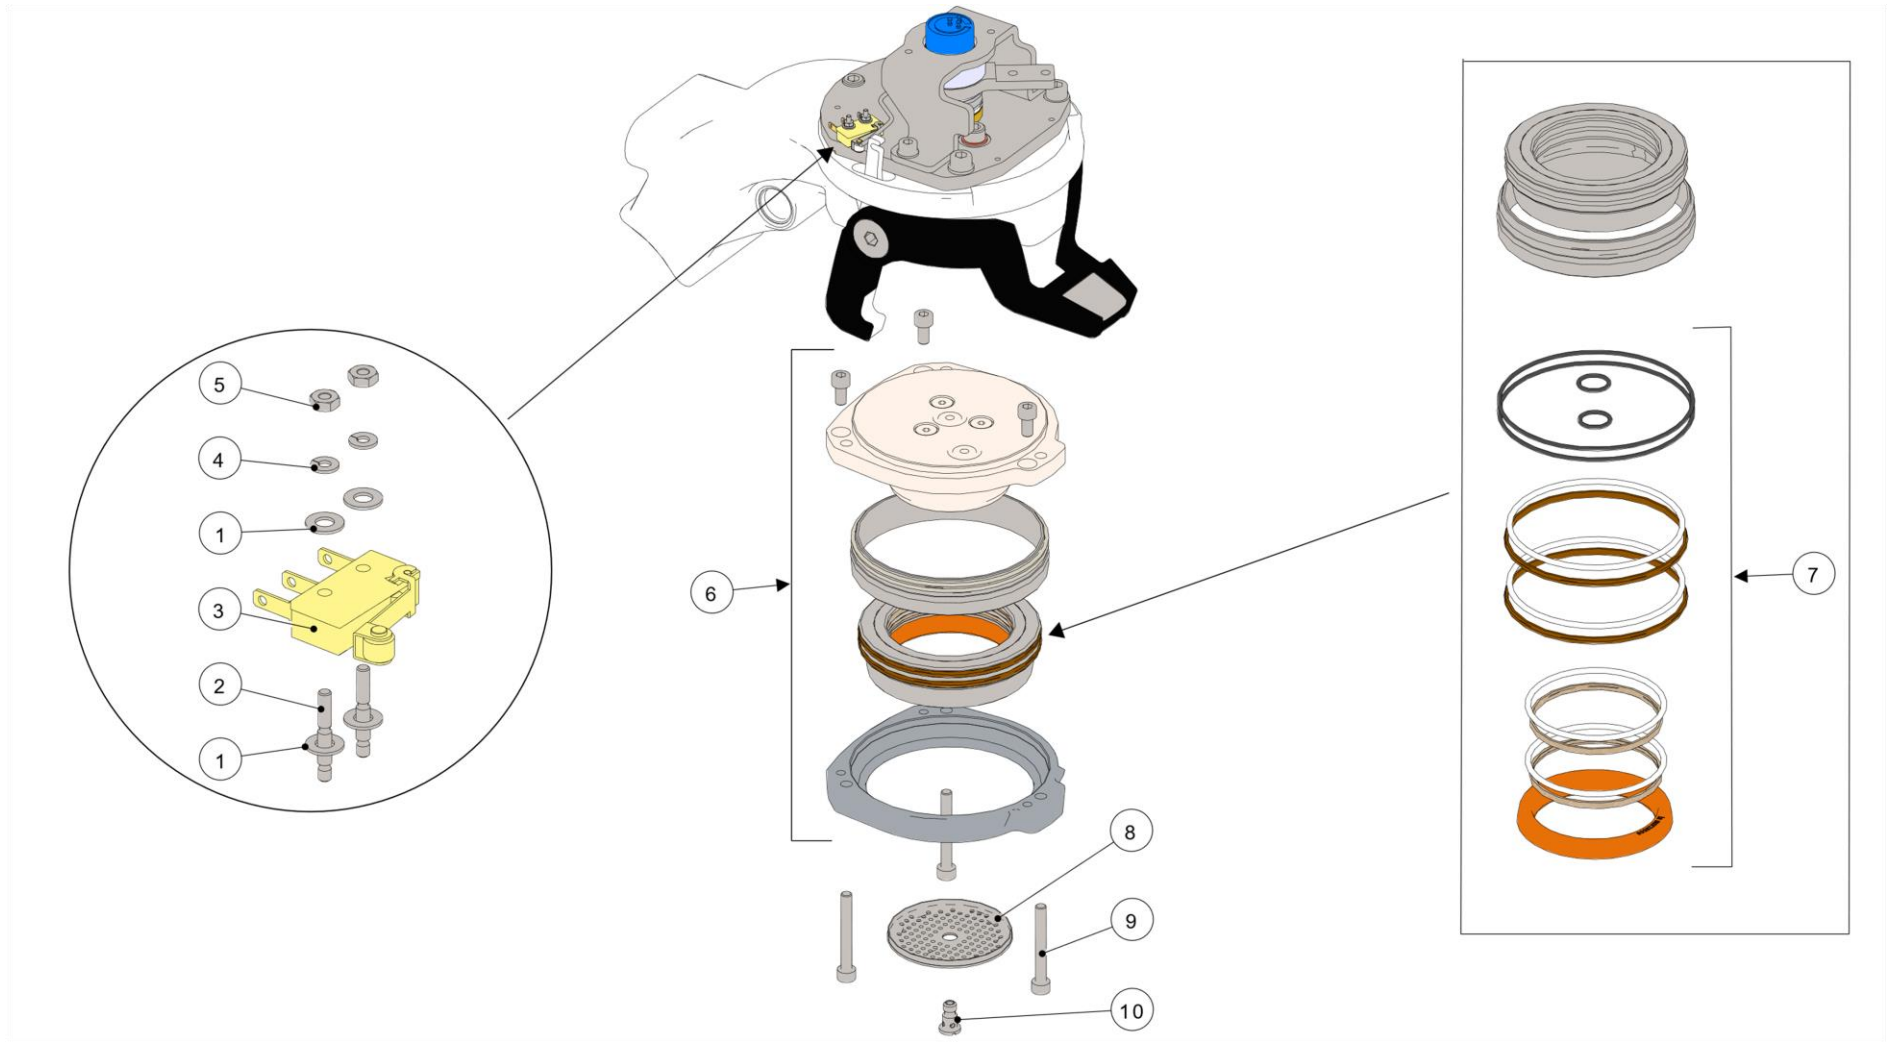

la marzocco

handmade in florence

COFFEE BOILER