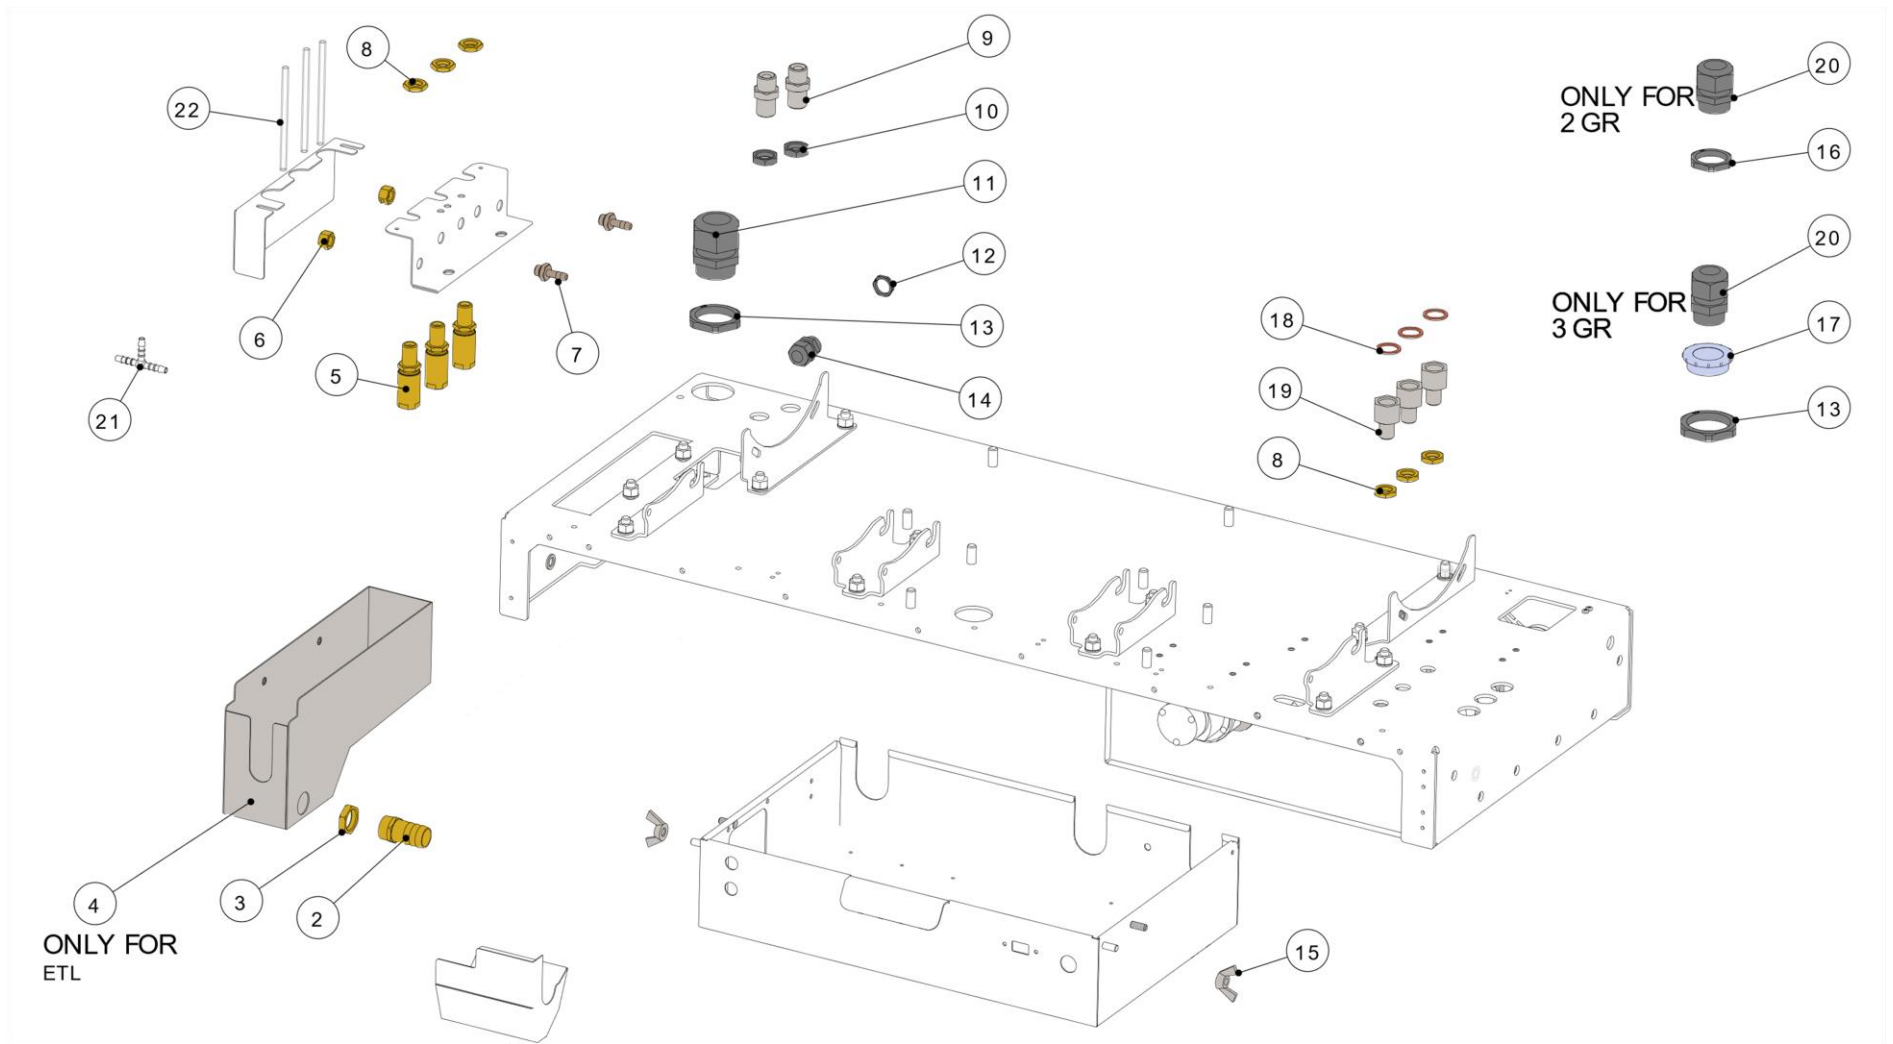

la marzocco

handmade in florence

BODY PANEL ASSEMBLY