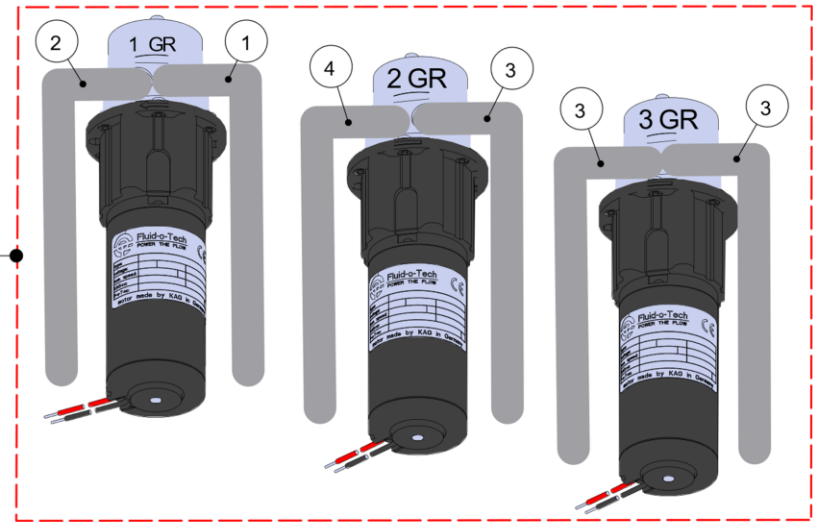

la marzocco

handmade in florence

GEAR PUMP

ONLY FOR
3 GR

ONLY FOR
2 GR