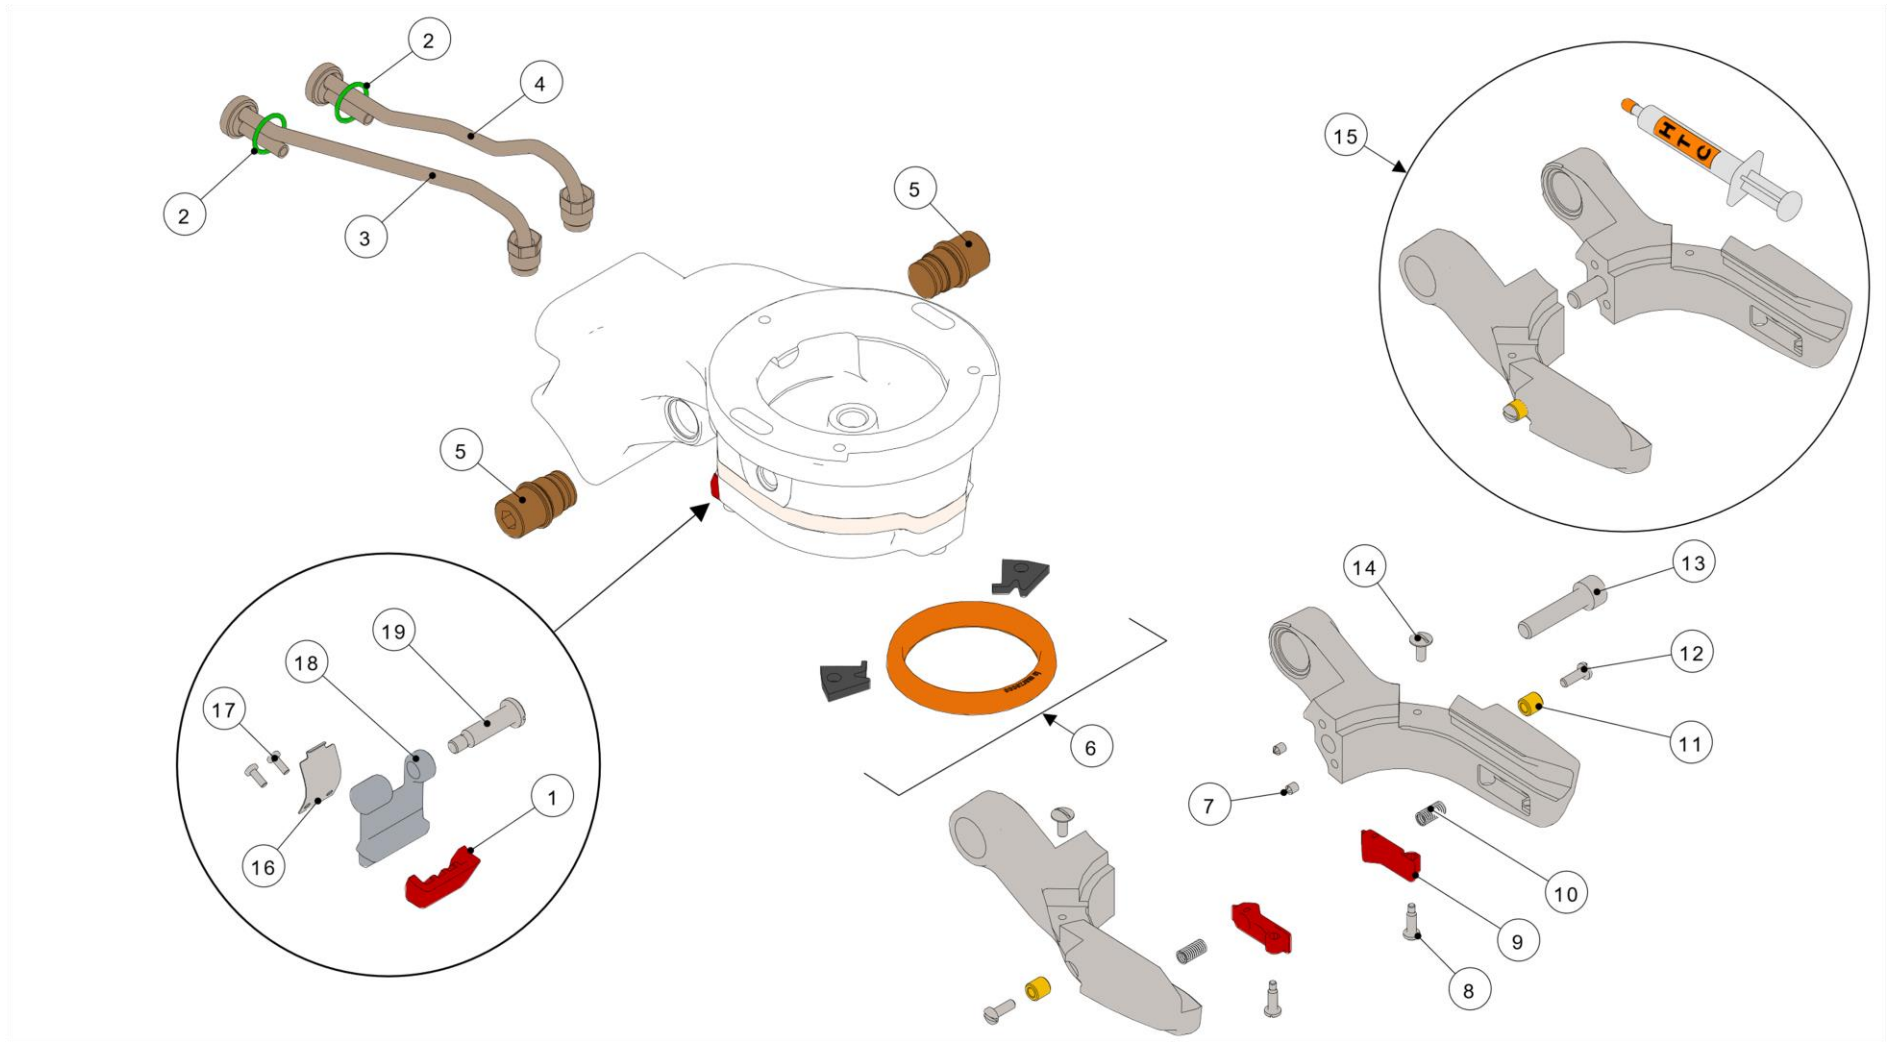

la marzocco

handmade in florence

COFFEE BOILER

la marzocco

handmade in florence

COFFEE BOILER

Item	Part number	Description
0001	L133	FITTING G1/8M H16 WR13 BRASS
0002	L134/4	FERRULE BLIND 8X4 TREATED
0003	B.2.016.01	BALL VALVE G1/8F-R1/8M BRASS TREATED
0004	A.2.012.01	TEE FITTING R1/8M-G1/8F-G1/8F WR10 TR
0005	T.1.335	TUBE FLOWMETER - COFFEE B. STRADA X
0006	F.1.278	COVER WITH WIRE PROTECTION STRADA X
0007	I.1.006	SCREW M4X8 PHILLIPS BUTTON HEAD S/S A2
0008	C.1.568	COVER GROUP STRADA X PAINTED
0009	D.4.063	GROUP COVER STRADA X
0010	I.1.060	SCREW M3X6 PHILLIPS COUNTERSUNK S/S A2
0012	F.1.204	GROUP SILICONE GASKET STRADA X

la marzocco

handmade in florence

COFFEE BOILER

la marzocco

handmade in florence

COFFEE BOILER

Item	Part number	Description
0001	F.1.103.01	KNOB CLEANING RELEASE RAL3001
0002	H.1.009	O-RING 1,78x15,6 FKM 70 ShA
0003	T.1.094.01	TUBE PISTON STRAIGHT-IN
0004	TL30.R	INTERNAL TUBE GS3 GROUP ASSEMBLY
0005	A.1.028	AXLE ROTATION HOLDER PORTAFILTER
0006	1207	GROUP GASKET & ANTI-SHOCK STRAIGHT-IN
0007	I.1.101	SOCKET GRUB SCREW M4X6 S/S
0008	I.1.127	SCREW SHOULDER M3x10 - DIN 923
0009	F.1.104.01	LEVER CLICKER HOLDER PORTAFILTER RAL3001
0010	F.3.102	SPRING LEVER CLICKER
0011	F.8.016	BUSH 8X8X4,2 BRONZE
0012	I.1.154	SCREW M4X12 BUSH LOCKING
0013	I.1.139	SCREW M8X35 SOCKET CUP S/S
0014	I.1.162	SCREW M4X10 SLOTTED HEAD SPECIAL S/S
0015	1203	KIT FOR HOLDER PORTAFILTER STRAIGHT-IN
0016	F.3.101	SPRING RELOCATION LEVER
0017	VITE3X8	SCREW M3X8 PHILLIPS ROUND-PAN S/S A2
0018	F.8.011.01	LEVER CLEANING RELEASE
0019	I.1.126	SCREW SHOULDER M6x25 - DIN 923