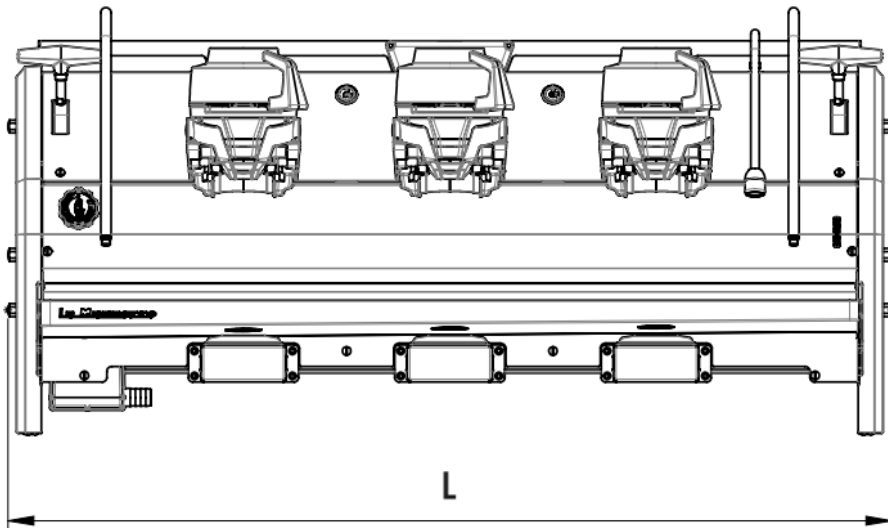

parts catalog

strada x

la marzocco
handmade in florence

la marzocco
handmade in florence

INDEX

	Pag.	Ver.
Specifications	4	1.0
Body Panel Assembly	6	1.0
Electrical System	12	1.0
Control Panel Assembly	14	1.0
Steam and Hot Water Assembly	16	1.0
Steam Valve Assembly	18	1.0
Hydraulic Assembly	20	1.0
Fittings and Valves	29	1.0
Coffee Boiler	31	1.0
Gear Pump	41	1.0
Steam Boiler	45	1.0
Scales Version – Body Panel Assembly	48	1.0
Scales Version – Scales Assembly	50	1.0
Electrical System and Pump	54	1.0
Portafilter Assembly	56	1.0
Hoses and Accessories	61	1.0

la marzocco

handmade in florence

SPECIFICATIONS

la marzocco

handmade in florence

SPECIFICATIONS

Group	1grp	2grp	3grp
Height (cm/in)	50 / 19.7	50 / 19.7	50 / 19.7
Width (cm/in)	53 / 20.9	83 / 32.7	103 / 40.6
Depth (cm/in)	69 / 27.2	69 / 27.2	69 / 27.2
Weight (kg/lbs)	66 / 145.2	94 / 206.8	101 / 222.2
Voltage (VAC)	220 single ph	220 single ph	220 single ph
Wattage (min)	2037	4800	6730
Wattage (max)	2220	5666	7783
Coffee Boiler Capacity (liters)	1.3	2.6	3.9
Steam Boiler Capacity (liters)	3.5	8.2	11.8

la marzocco

handmade in florence

BODY PANEL ASSEMBLY

la marzocco

handmade in florence

BODY PANEL ASSEMBLY

Item	Part number	Description
0001	D.4.061	LOGO LA MARZOCCO STRADA X
0002	C.1.115.03	TRAY DRAIN STRADA 2GR
0002	C.1.089.03	TRAY DRAIN STRADA 3GR
0003	C.1.281.3	GRID DRAIN STRADA 3GR W/SCALES
0003	C.1.281.2	GRID DRAIN STRADA 2GR W/SCALES
0004	I.1.036	CAP NUT M8 H12 WR 13 S/S
0005	L1003	WASHER 8,5X14X1,5 S/S A2
0006	C.5.020.SX	GLASS LEFT STRADA X-S
0007	I.6.002	WASHER 8.1X14X1 PA TRASPARENT
0008	I.1.198	SOCKET GRUB SCREW M12 - M8 S/S
0009	C.1.697.3	CUP TRAY GRID LARGE STRADA X-S 3GR
0009	C.1.697.2.DX	CUP TRAY GRID LARGE RIGHT STRADA X-S 2GR
0009	C.1.697.2.SX	CUP TRAY GRID LARGE LEFT STRADA X-S 2GR
0010	C.1.696	CUP TRAY GRID SMALL STRADA X-S
0011	D.4.062	LOGO BACK PANEL STRADA X
0012	C.5.020.DX	GLASS RIGHT STRADA X-S
0013	F.2.061	RUBBER FOOT STRADA X-S