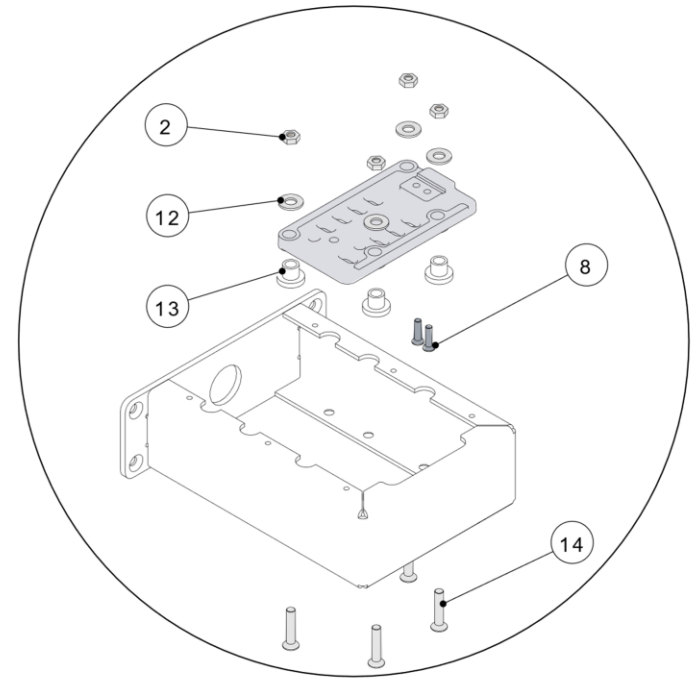

la marzocco

handmade in florence

SCALES VERSION – SCALES ASSEMBLY