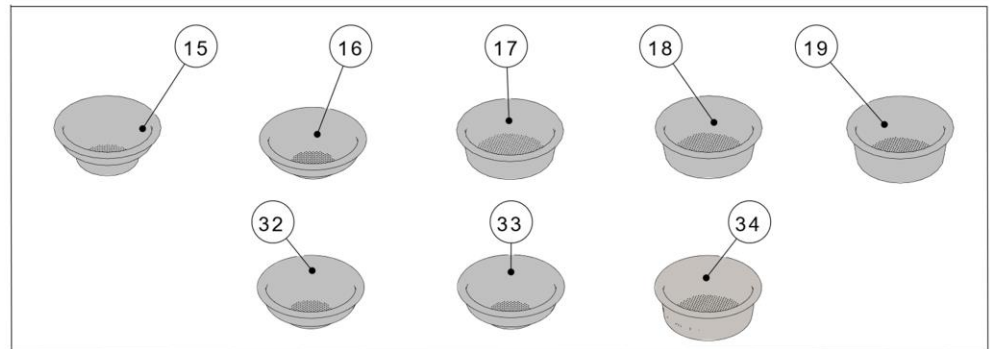

X - TESTED & CERTIFIED