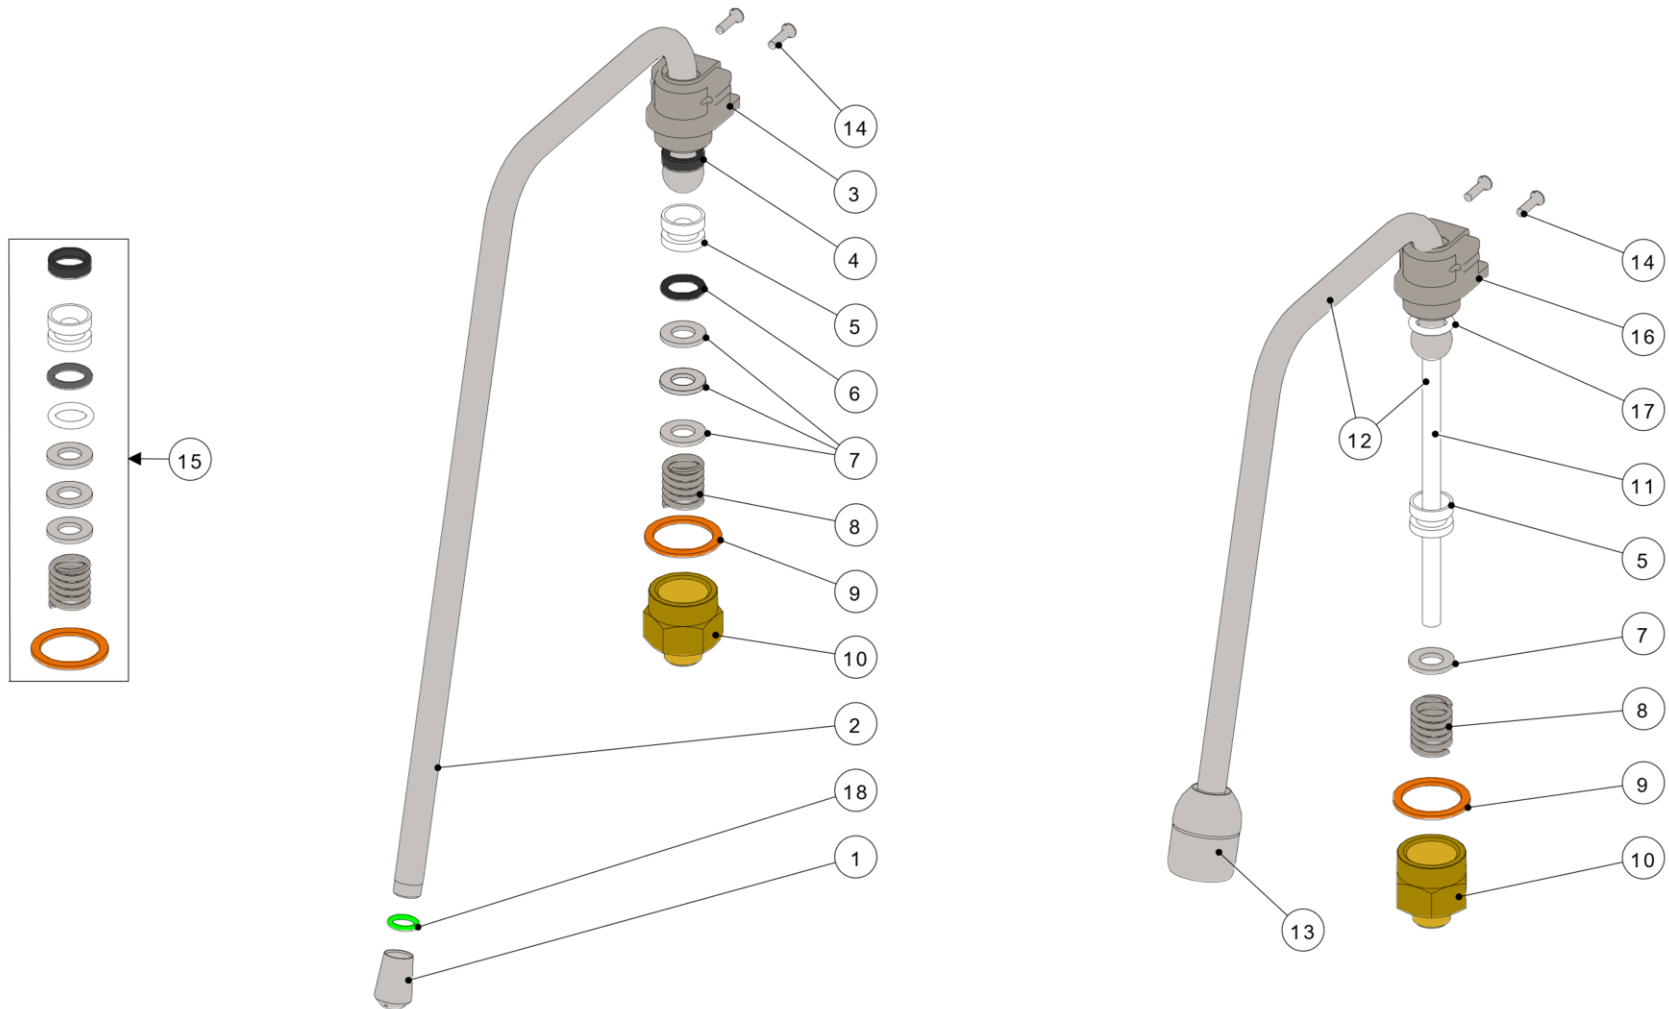

la marzocco

handmade in florence

CONTROL PANEL ASSEMBLY

la marzocco

handmade in florence

CONTROL PANEL ASSEMBLY

Item	Part number	Description
0001	E.2.051.R	SWITCH HOT WATER W/WHITE LED WITH RISER
0003	1011	KIT BUTTON ENCODER
0004	F.1.286	GLASS DISPLAY FLAT STRADA X
0005	F.1.279	BOX DISPLAY + DISPLAY GLASS SEAT
0006	E.1.042.01	DISPLAY GRAPHIC W/ 2 BOARDS
0007	I.1.086	SELFTAP.SCREW 2,2X6,5 PHIL.ROUND-PAN S/S
0008	E.2.062	ENCODER LEVA
0009	C.1.740.2	PANN. FRONT. SUP. STRADA X 2GR
0009	C.1.740.3	PANN. FRONT. SUP. STRADA X 3GR

la marzocco

handmade in florence

STEAM AND HOT WATER ASSEMBLY

la marzocco

handmade in florence

STEAM AND HOT WATER ASSEMBLY

Item	Part number	Description
0001	A.5.050	STEAM TIP PRO TOUCH D1,5
0002	T.2.005	STEAM WAND PRO TOUCH TREATED
0003	A.5.006.01	STRADA STEAM WAND HOLDER, S/S
0004	F.1.029	STEAM WAND BUSHING
0005	H.2.003	PTFE STEAM WAND SEAL
0006	H.1.004	O-RING 2,62X10,77 EPDM 70 ShA
0007	L1003	WASHER 8,5X14X1,5 S/S A2
0008	F.3.156	SPRING COMPRES. WD 2,5 OD 15,5 L 18 S/S
0009	L260/1A	WASHER 21X27X1,5 COPPER
0010	F.4.007.01	FITTING G1/4M - M20F H31 TR.
0011	T.3.001	PTFE TUBE 1/8-1/4
0012	T.2.121.R	HOT WATER WAND S/S STRADA W/PTFE
0013	L160/3.02	HOT WATER SPOUT G1/8 TREATED
0014	I.1.045	SCREW M3X12 PHILLIPS COUNTERSUNK S/S A2
0015	SA210.K	REBUILD KIT STEAM /HOT WATER WAND STRADA
0016	H.1.027	O-RING 1,78x7,65 VITON 70 ShA