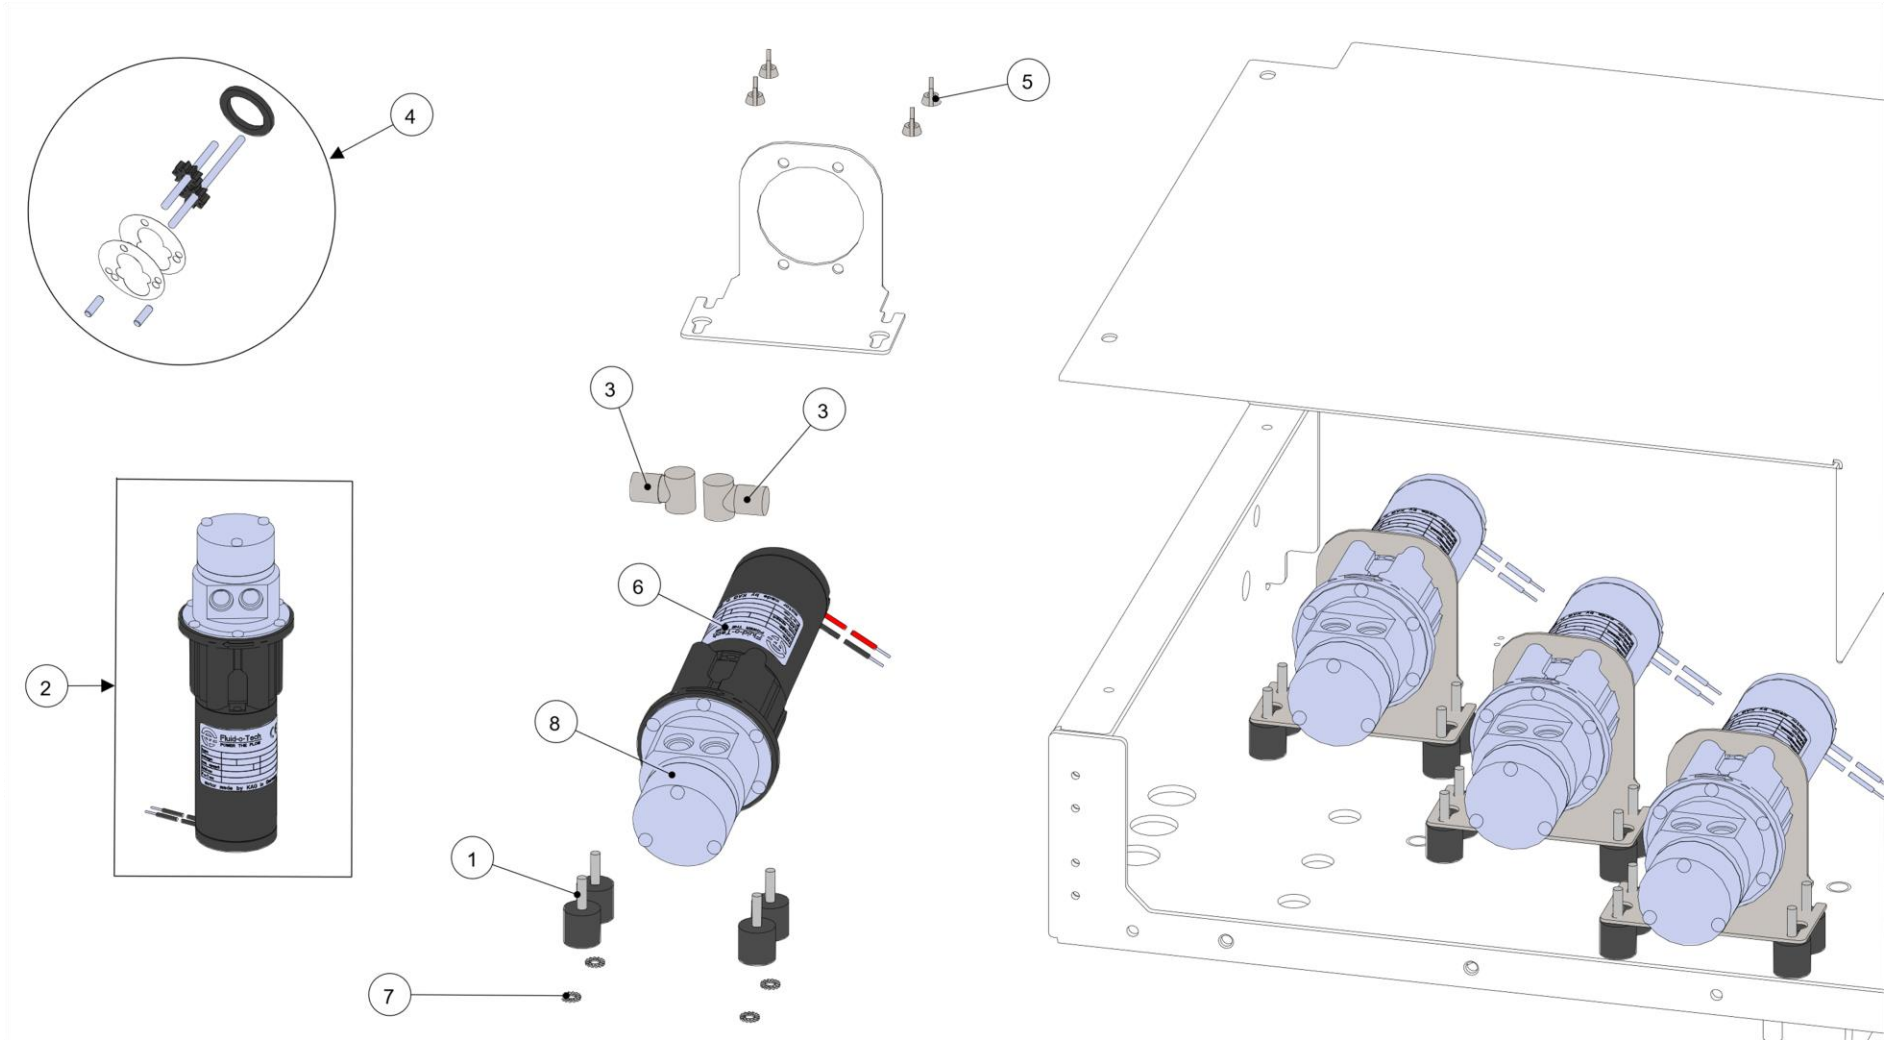

la marzocco

handmade in florence

GEAR PUMP