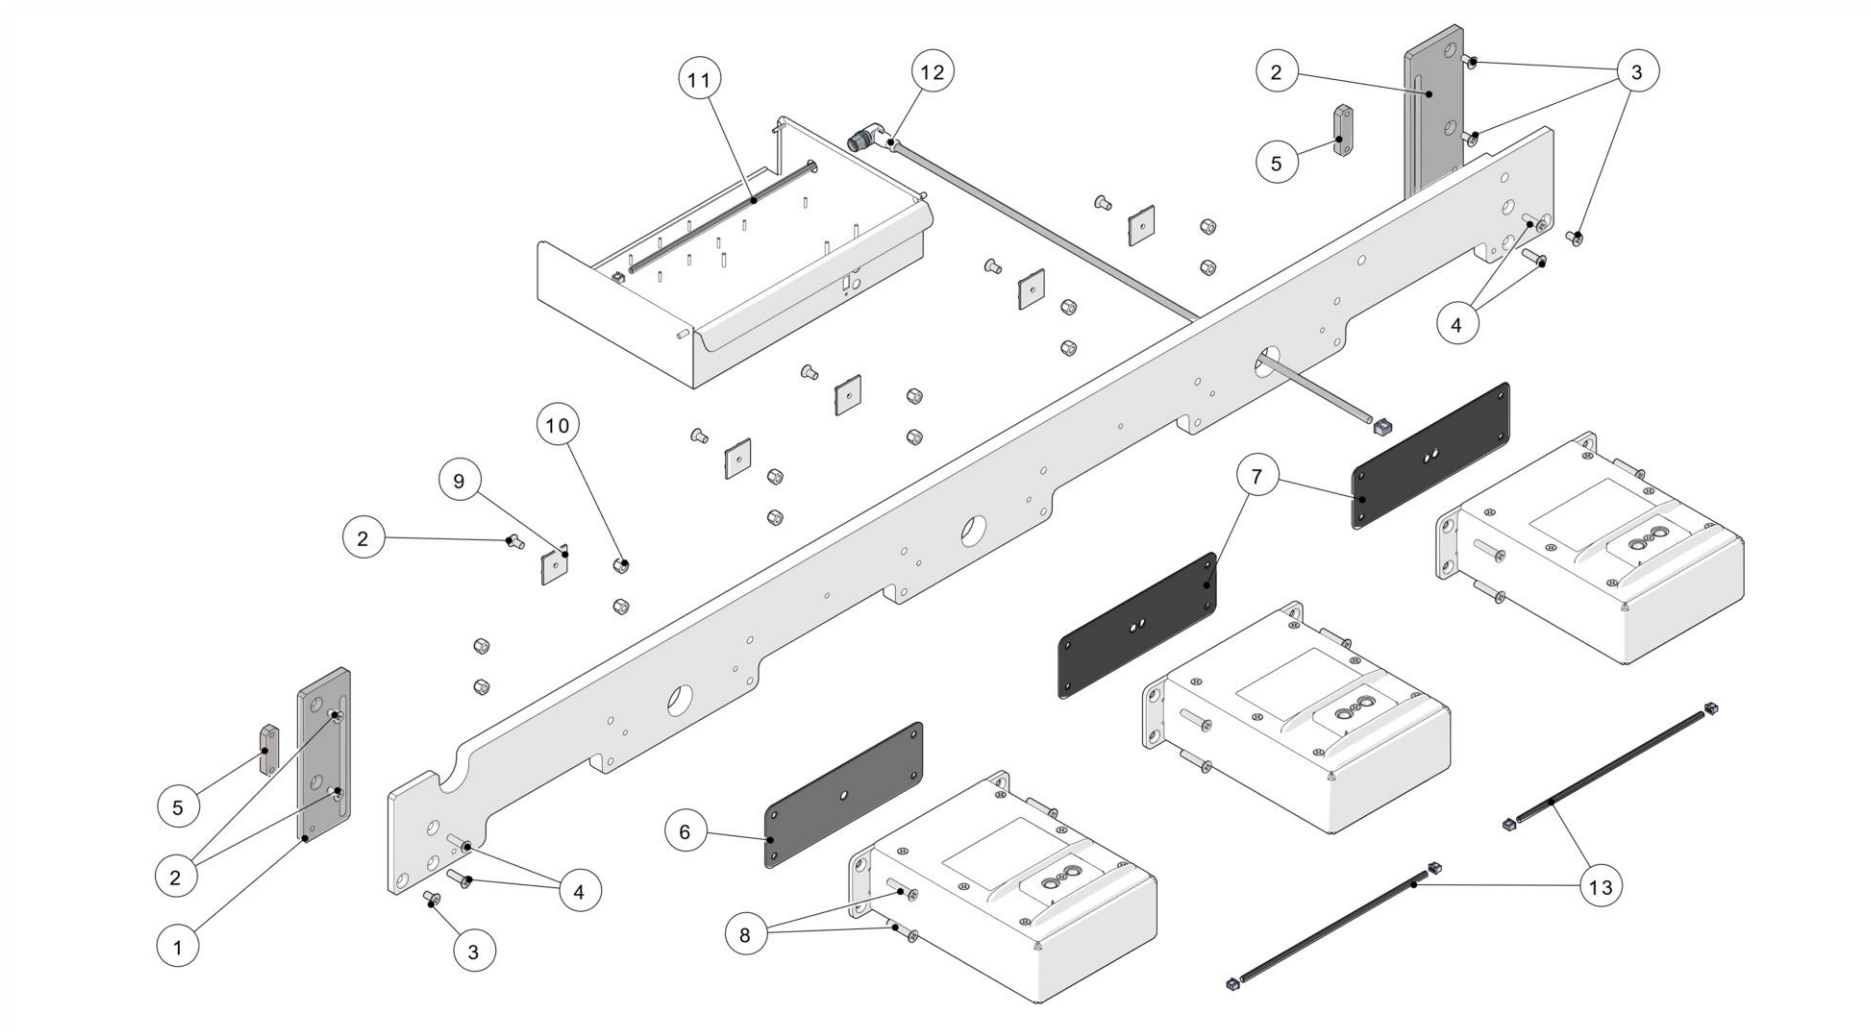

la marzocco

handmade in florence

SCALES VERSION – BODY PANEL ASSEM.

la marzocco

handmade in florence

SCALES VERSION – BODY PANEL ASSEM.

Item	Part number	Description
0001	959-2	RETROFIT KIT SCALES STRADA X-S 2GR
0001	959-3	RETROFIT KIT SCALES STRADA X-S 3GR
0002	C.1.280.2.01	TRAY DRAIN STRADA 2GR W/SCALES
0002	C.1.280.3.01	TRAY DRAIN STRADA 3GR W/SCALES
0003	D.4.061	LOGO LA MARZOCCO STRADA X
0004	C.1.281.2	GRID DRAIN STRADA 2GR W/SCALES
0004	C.1.281.3	GRID DRAIN STRADA 3GR W/SCALES
0005	F.1.084.R	ASSEMBLED SUPPORT WITH MAGNETS
0006	C.1.278.R	GRID SCALE COMPLETE
0006	I.1.099	SCREW M4X10 MUSHROOM SLOTTED HEAD S/S
0008	C.1.279.2	PANEL LOWER FRONT STRADA 2GR W/SCALES
0008	C.1.279.3	PANEL LOWER FRONT STRADA 3GR W/SCALES
0009	F.1.089	PROTECT.WATER TRAY DRAIN STRADA W/SCALES

la marzocco

handmade in florence

SCALES VERSION – SCALES ASSEMBLY

la marzocco

handmade in florence

SCALES VERSION – SCALES ASSEMBLY

Item	Part number	Description
0001	C.1.231	BRACKET LEFT SCALE STRADA
0002	C.1.270	BRACKET RIGHT SCALE STRADA
0003	I.1.057	SCREW M4X8 PHILLIPS COUNTERSUNK S/S A2
0004	I.1.093	SCREW M4X14 PHILLIPS COUNTERSUNK S/S A2
0005	F.3.058	PLATE SCROLLING BEAM SCALES
0006	F.2.038	SCALE GASKET 1
0007	F.2.039	SCALE GASKET 2
0008	I.1.076	SCREW M4X20 PHILLIPS COUNTERSUNK S/S A2
0009	5.V010	FASTENER ADHESIVE SUPPORT
0010	DADO4AUTOBL	SELF LOCK NUT M4 H5,5 WR7 GALVANIZED
0011	E.4.123	CABLE LOW T. C.A. W/CONN. IP67 FEMALE
0012	E.4.125	CABLE LOW TENSION C.A. W/CONN. IP67 MALE
0013	E.4.124	CABLE LOW TENSION C.A.