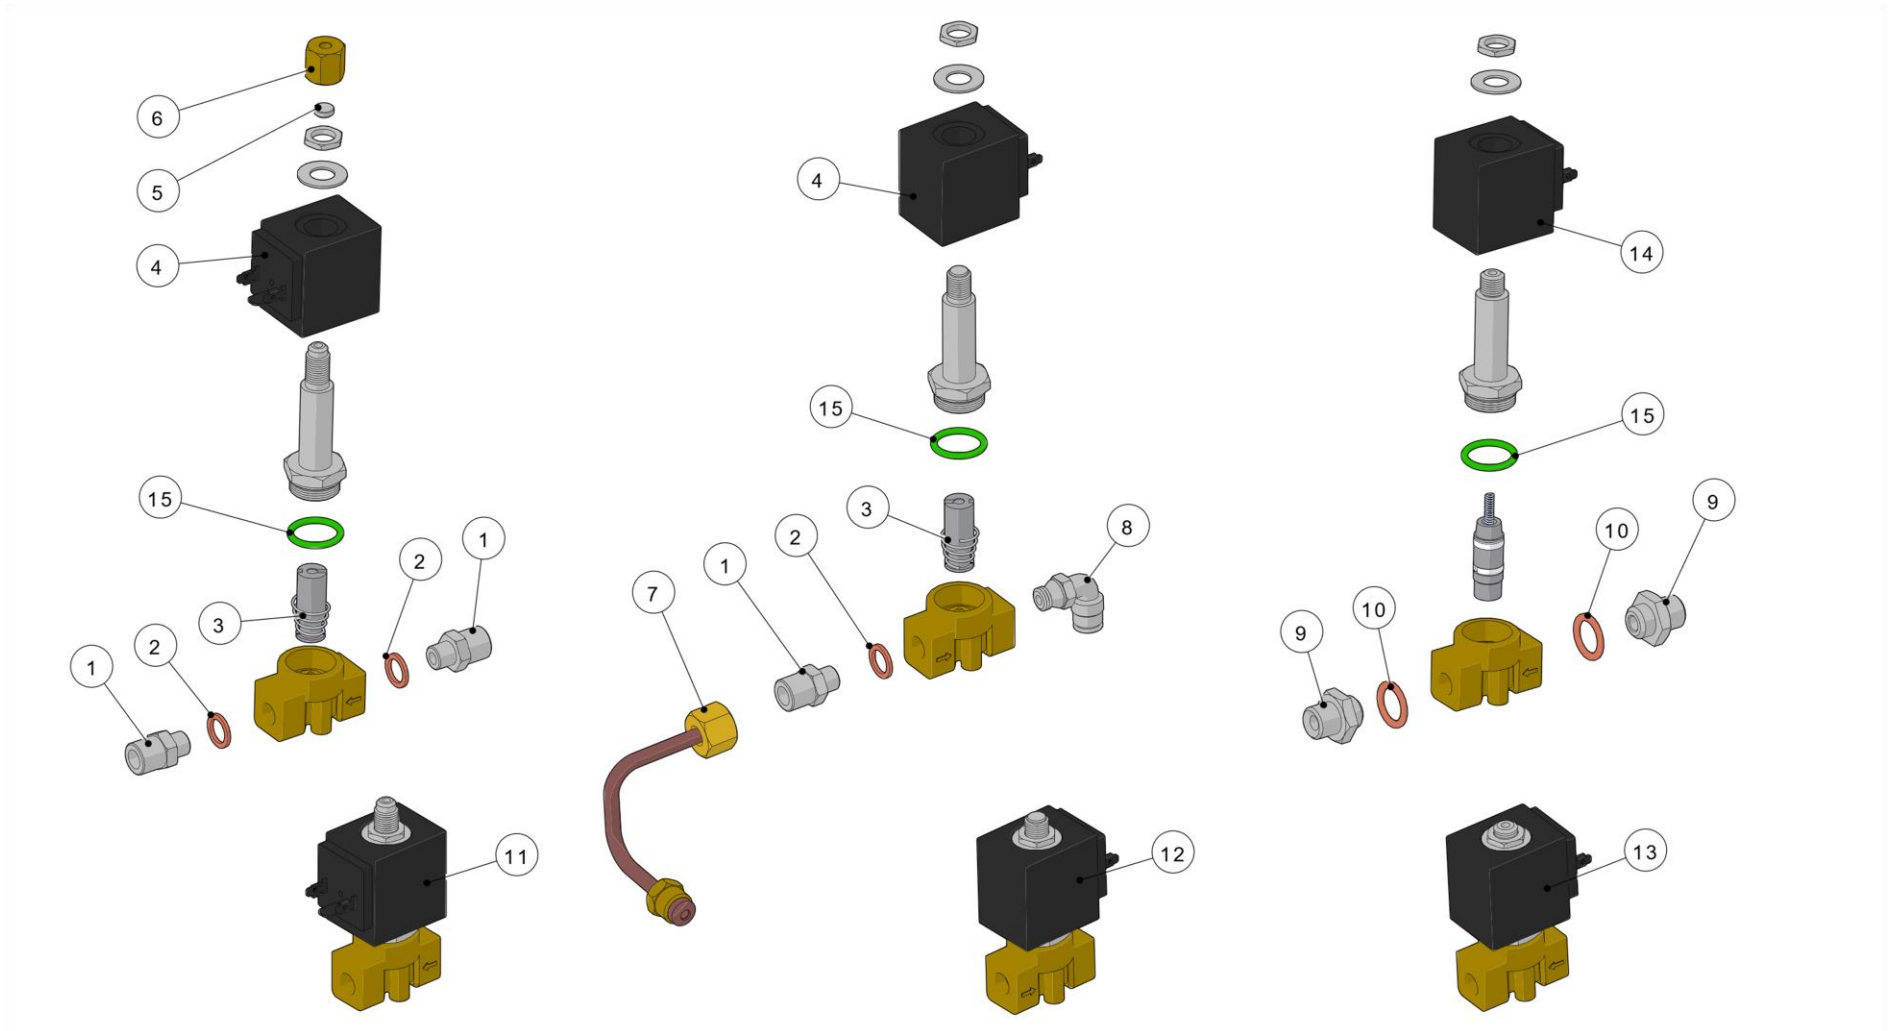

la marzocco

handmade in florence

VALVES AND FITTINGS