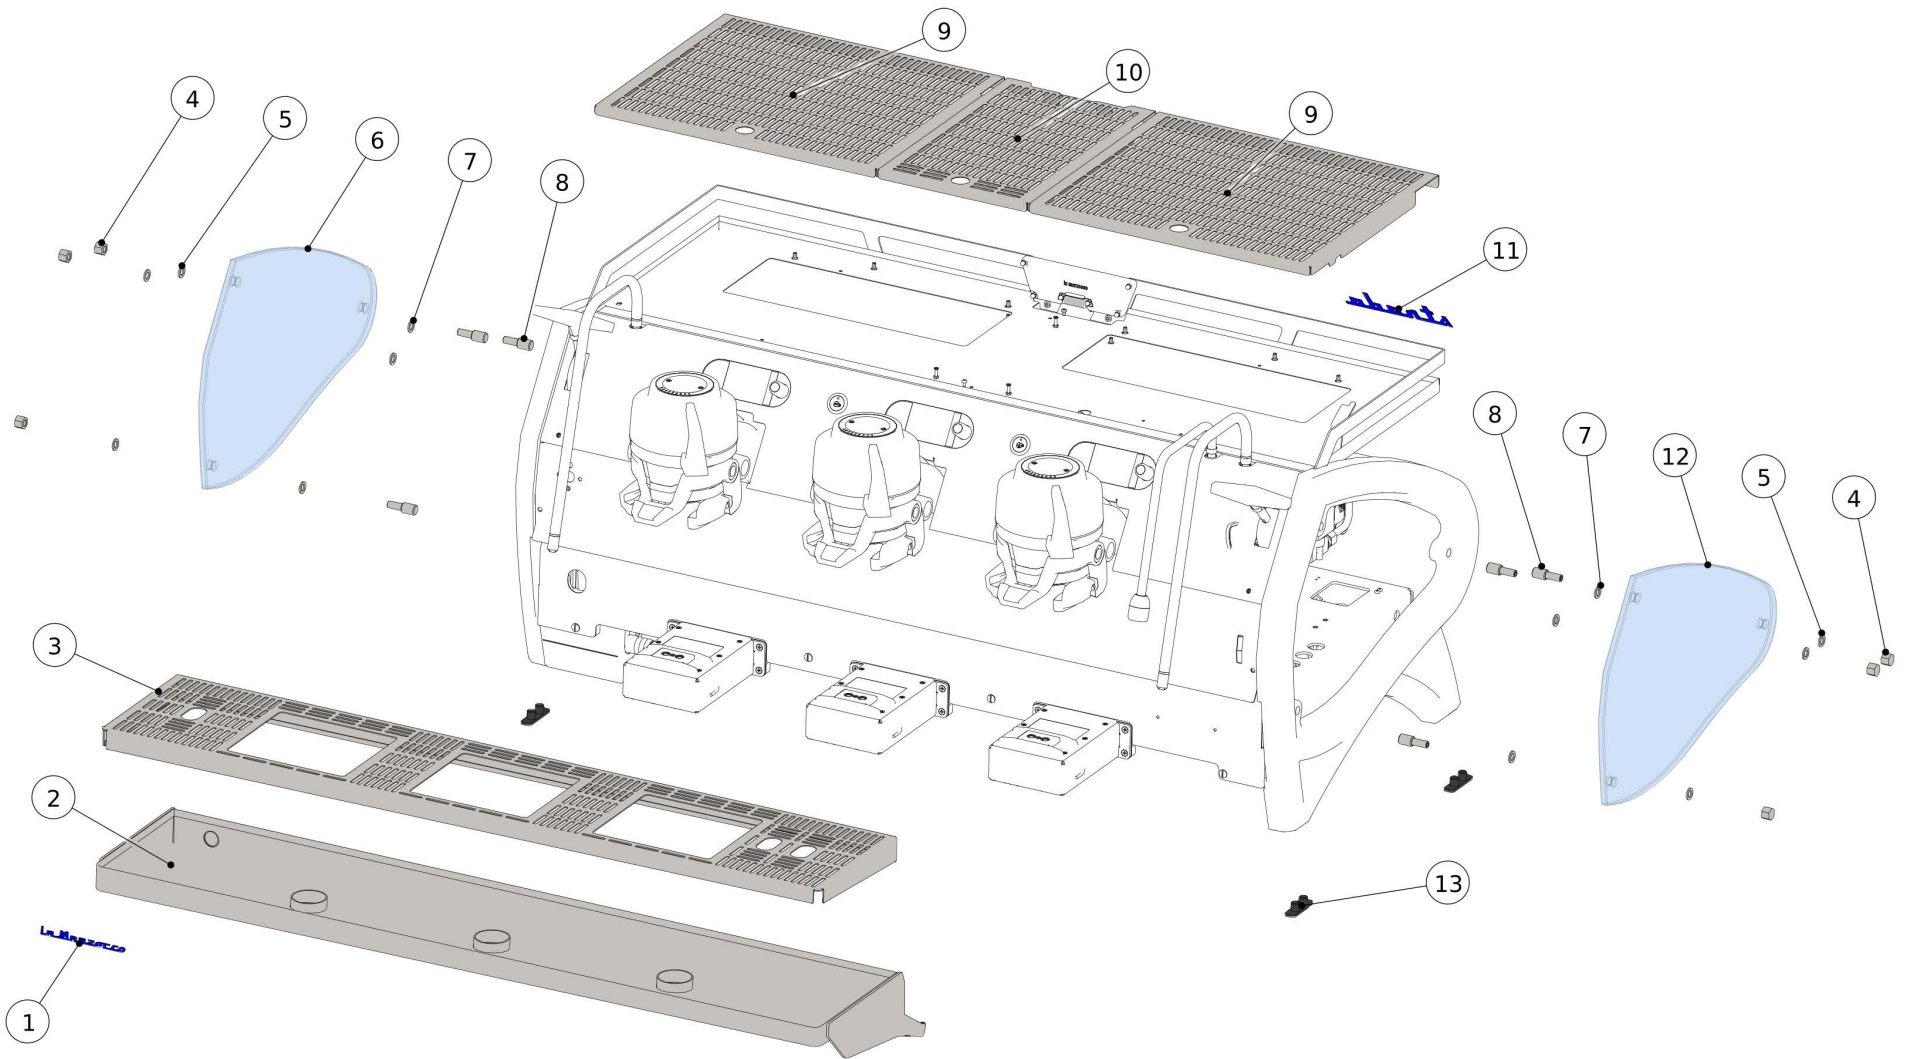

la marzocco

handmade in florence

SPECIFICATIONS

la marzocco

handmade in florence

SPECIFICATIONS

Group	1grp	2grp	3grp
Height (cm/in)	50 / 19.7	50 / 19.7	50 / 19.7
Width (cm/in)	53 / 20.9	83 / 32.7	103 / 40.6
Depth (cm/in)	69 / 27.2	69 / 27.2	69 / 27.2
Weight (kg/lbs)	66 / 145.2	94 / 206.8	101 / 222.2
Voltage (VAC)	220 single ph	220 single ph	220 single ph
Wattage (min)	2037	4800	6730
Wattage (max)	2220	5666	7783
Coffee Boiler Capacity (liters)	1.3	2.6	3.9
Steam Boiler Capacity (liters)	3.5	8.2	11.8

la marzocco

handmade in florence

BODY PANEL ASSEMBLY

la marzocco

handmade in florence

BODY PANEL ASSEMBLY

Item	Part number	Description
0001	D.4.061	LOGO LA MARZOCCO STRADA X
0002	C.1.115.03	TRAY DRAIN STRADA 2GR
0002	C.1.089.03	TRAY DRAIN STRADA 3GR
0003	C.1.281.3	GRID DRAIN STRADA 3GR W/SCALES
0003	C.1.281.2	GRID DRAIN STRADA 2GR W/SCALES
0004	I.1.036	CAP NUT M8 H12 WR 13 S/S
0005	L1003	WASHER 8,5X14X1,5 S/S A2
0006	C.5.020.SX	GLASS LEFT STRADA X-S
0007	I.6.002	WASHER 8.1X14X1 PA TRASPARENT
0008	I.1.198	SOCKET GRUB SCREW M12 - M8 S/S
0009	C.1.697.3	CUP TRAY GRID LARGE STRADA X-S 3GR
0009	C.1.697.2.DX	CUP TRAY GRID LARGE RIGHT STRADA X-S 2GR
0009	C.1.697.2.SX	CUP TRAY GRID LARGE LEFT STRADA X-S 2GR
0010	C.1.696	CUP TRAY GRID SMALL STRADA X-S
0011	D.4.062	LOGO BACK PANEL STRADA X
0012	C.5.020.DX	GLASS RIGHT STRADA X-S
0013	F.2.061	RUBBER FOOT STRADA X-S