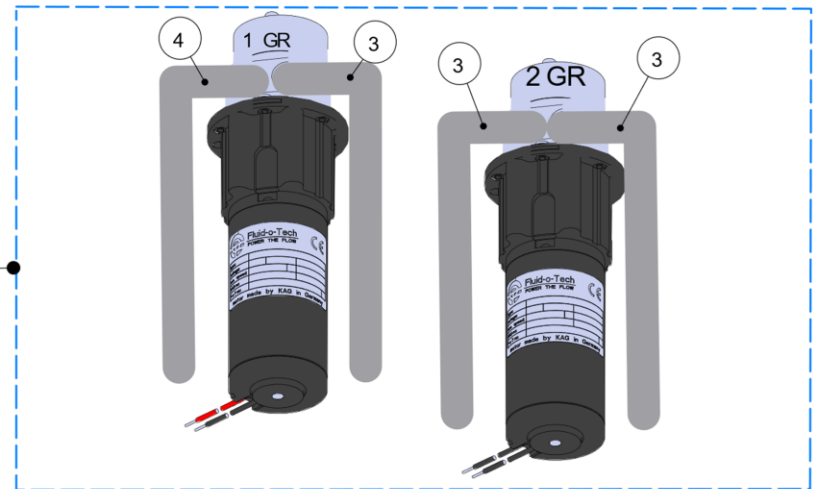

ONLY FOR
2 GR