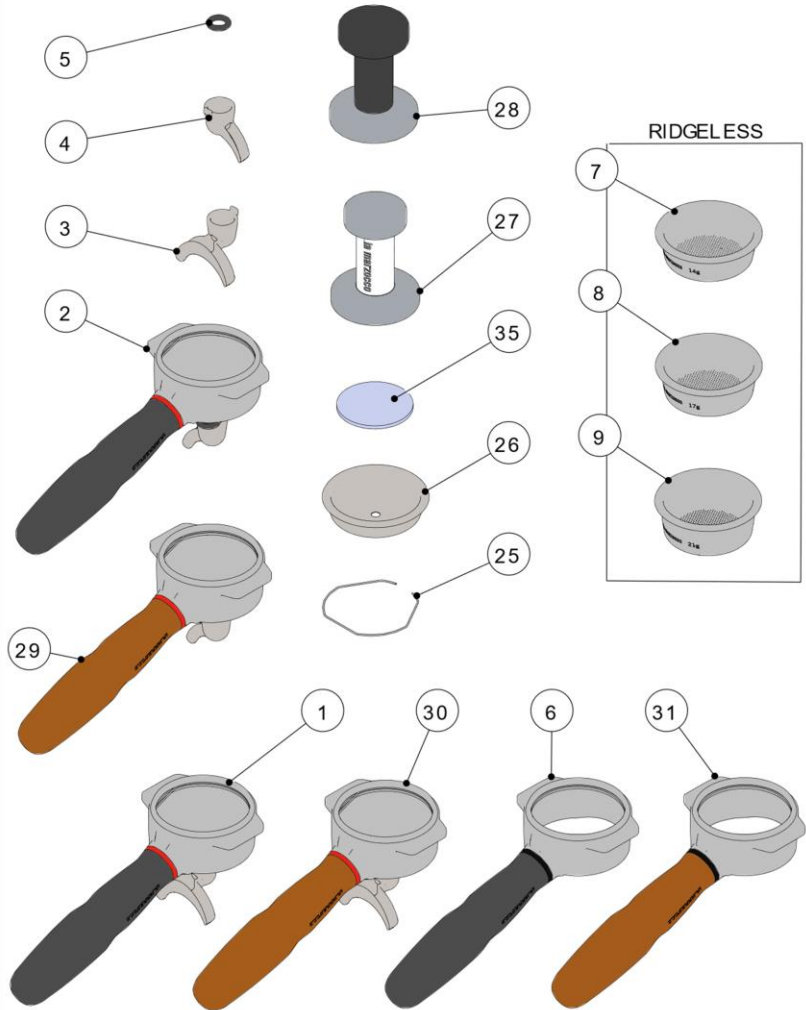

la marzocco

handmade in florence

PORTAFILTER ASSEMBLY