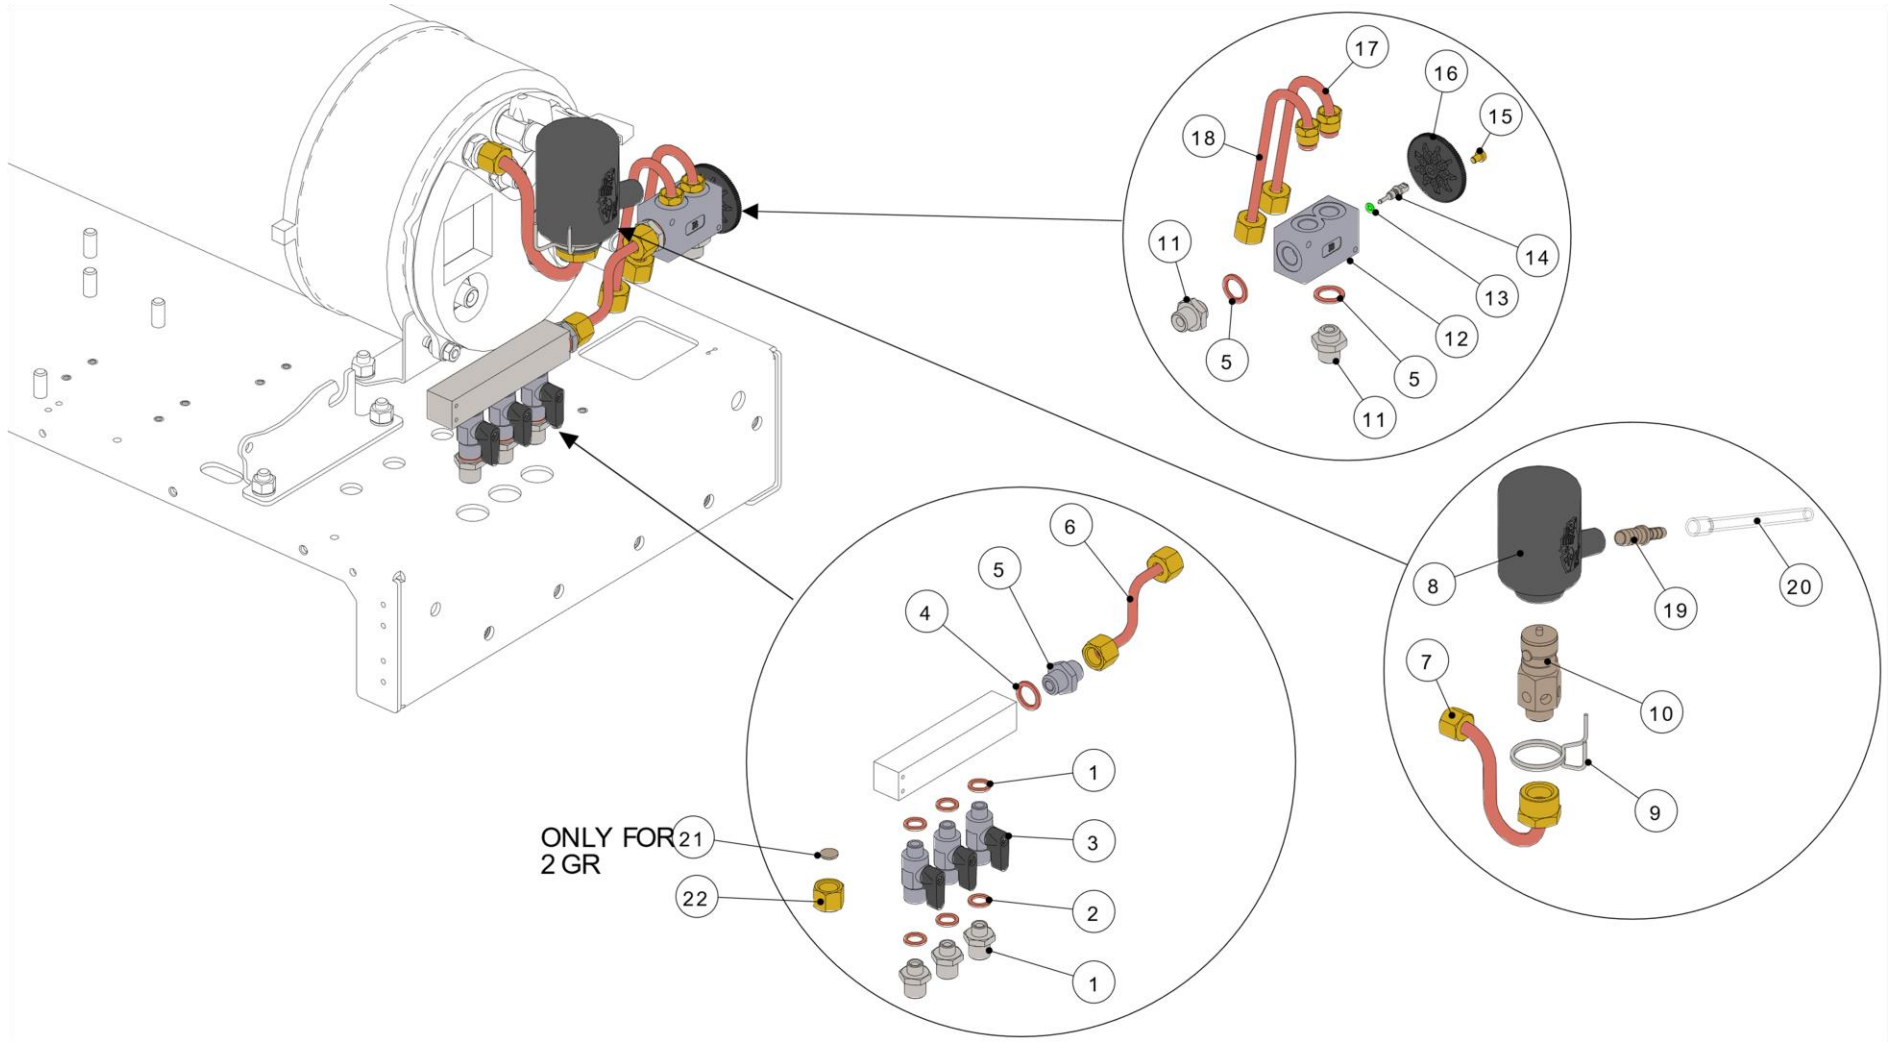

la marzocco

handmade in florence

HYDRAULIC ASSEMBLY

Item	Part number	Description
0019	LAD070.01	FLOW METER
0020	LAD070/S.01	LID W/CABLE FIELD SENSOR FLOWMETER
0021	LAD070/V	IMPELLER FLOWMETER
0022	LAD070/S1	O-RING 2X28 FLOWMETER SILICONE 70ShA

la marzocco

handmade in florence

HYDRAULIC ASSEMBLY

la marzocco

handmade in florence

HYDRAULIC ASSEMBLY

Item	Part number	Description
0001	A.5.156	NIPPLE G1/8M-G1/4M WR17 S/S
0002	L100/D	WASHER 10X14X1,5 COPPER
0003	B.2.016.01	BALL VALVE G1/8F-R1/8M BRASS TREATED
0004	L100/1A	WASHER 13,5X19X1,5 COPPER
0005	L037/3.01	NIPPLE G1/4M-G1/4M WR19 H25.5 BRASS TR.
0006	T.1.331	TUBE MIXING VALVE - MANIFOLD STRADA X
0007	T.1.122.01	TUBE STEAM B. - SAFETY VALVE STRADA
0008	F.2.062	SAFETY VALVE CLOUSURE
0009	I.8.003	MOLLA A TORSIONE 2,5X32
0010	B.2.024.01	SAFETY VALVE G3/8 1,8 BAR NO TEA
0011	A.5.019	NIPPLE G1/4M-G1/4M WR19 H21,5 S/S
0012	B.2.007.02	MIXING VALVE BODY TR.
0013	H.1.007.01	O-RING 1,78x2,9 FKM 70 ShA
0014	F.3.008	THERMOSTATIC VALVE PIN
0015	VITE4X6	SCREW M4X6 CHEESE BRASS
0016	F.1.016	THERMOSTATIC VALVE ADJUSTMENT KNOB
0017	T.1.106	TUBE MIXING VALVE - PRE-HEATER STRADA
0018	T.1.107	TUBE PRE-HEATER - MIXING VALVE STRADA
0019	F.8.021	HOSE CONNECTOR D10-D6 BRASS
0020	T.4.001	ANTISUCTION VALVE SILICONE TUBE
0021	L137/4	FERRULE BLIND 11X3 TREATED
0022	L130/4	FITTING G1/4F H13 WR17 BRASS