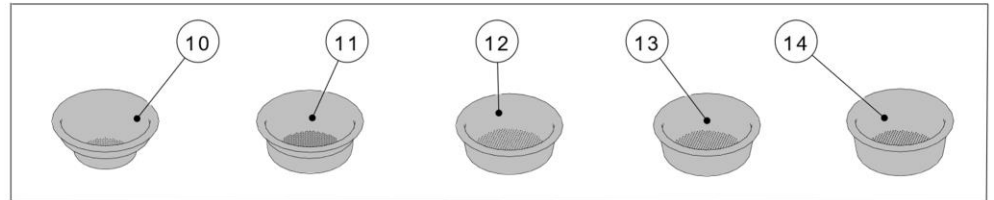

FOR FOR LA MARZOCO SWIFT GRINDER

STANDARD VERSION