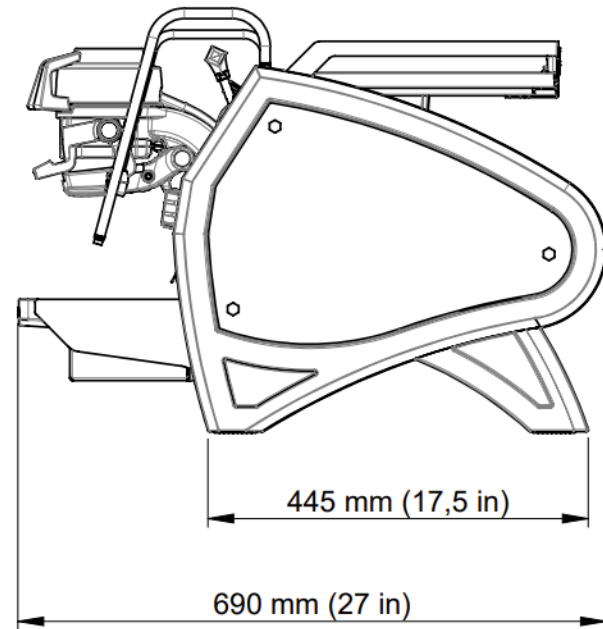

parts catalog

strada x

la marzocco
handmade in florence

la marzocco
handmade in florence

INDEX

	Pag.	Ver.
Specifications	4	1.0
Body Panel Assembly	6	1.0
Electrical System	12	1.0
Control Panel Assembly	14	1.0
Steam and Hot Water Assembly	16	1.0
Steam Valve Assembly	18	1.0
Hydraulic Assembly	20	1.0
Fittings and Valves	29	1.0
Coffee Boiler	31	1.0
Gear Pump	41	1.0
Steam Boiler	45	1.0
Scales Version – Body Panel Assembly	48	1.0
Scales Version – Scales Assembly	50	1.0
Electrical System and Pump	54	1.0
Portafilter Assembly	56	1.0
Hoses and Accessories	61	1.0

la marzocco

handmade in florence

SPECIFICATIONS

la marzocco

handmade in florence

SPECIFICATIONS

Group	1grp	2grp	3grp
Height (cm/in)	50 / 19.7	50 / 19.7	50 / 19.7
Width (cm/in)	53 / 20.9	83 / 32.7	103 / 40.6
Depth (cm/in)	69 / 27.2	69 / 27.2	69 / 27.2
Weight (kg/lbs)	66 / 145.2	94 / 206.8	101 / 222.2
Voltage (VAC)	220 single ph	220 single ph	220 single ph
Wattage (min)	2037	4800	6730
Wattage (max)	2220	5666	7783
Coffee Boiler Capacity (liters)	1.3	2.6	3.9
Steam Boiler Capacity (liters)	3.5	8.2	11.8