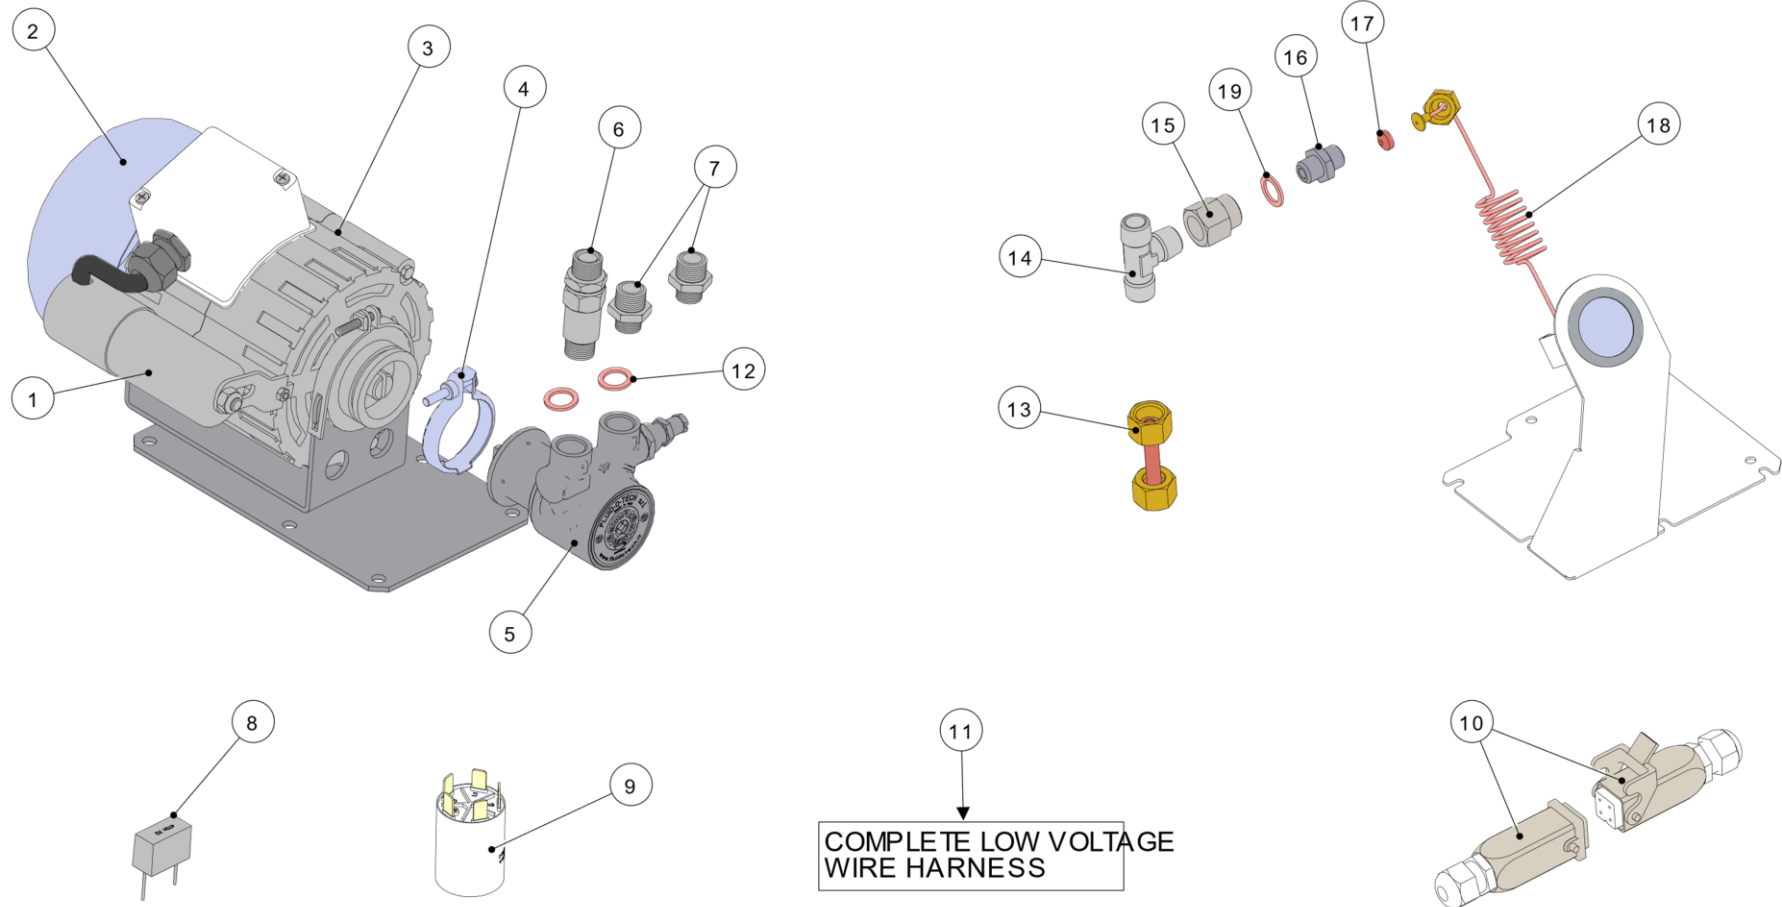

la marzocco

handmade in florence

ELECTRICAL SYSTEM AND PUMP