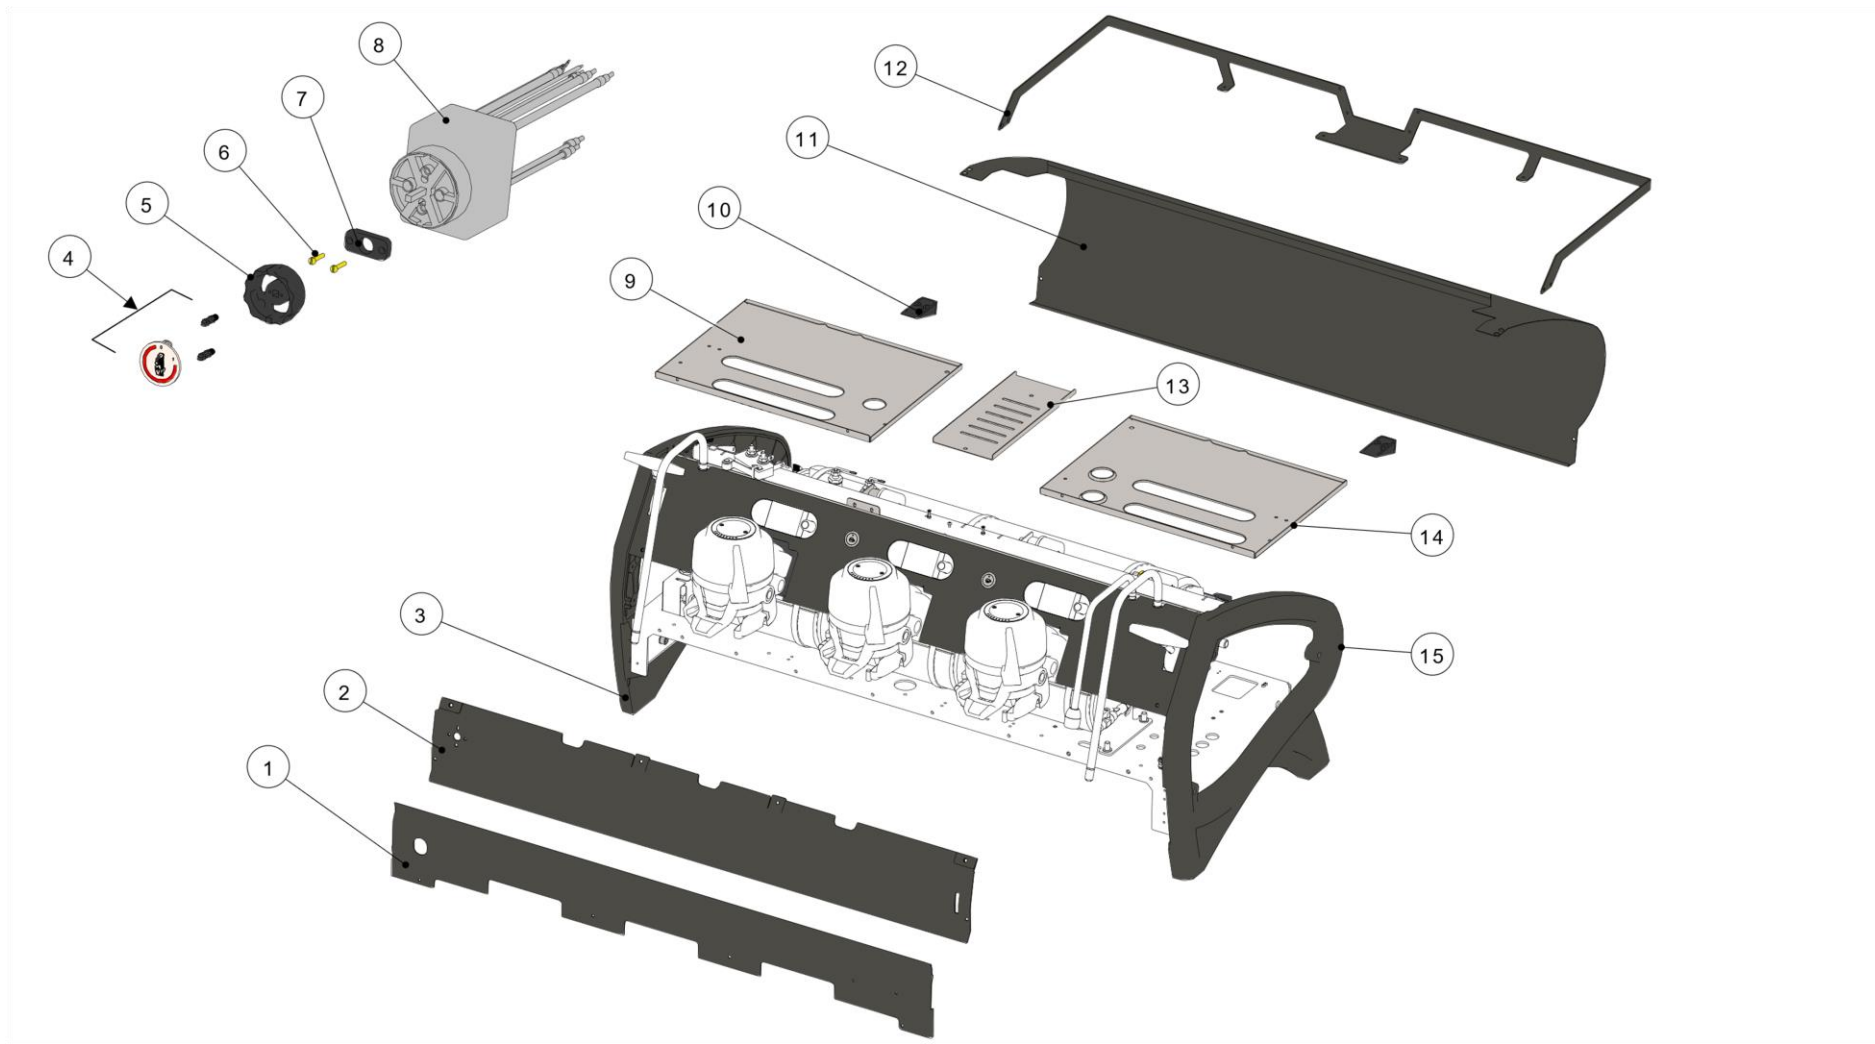

la marzocco

handmade in florence

BODY PANEL ASSEMBLY