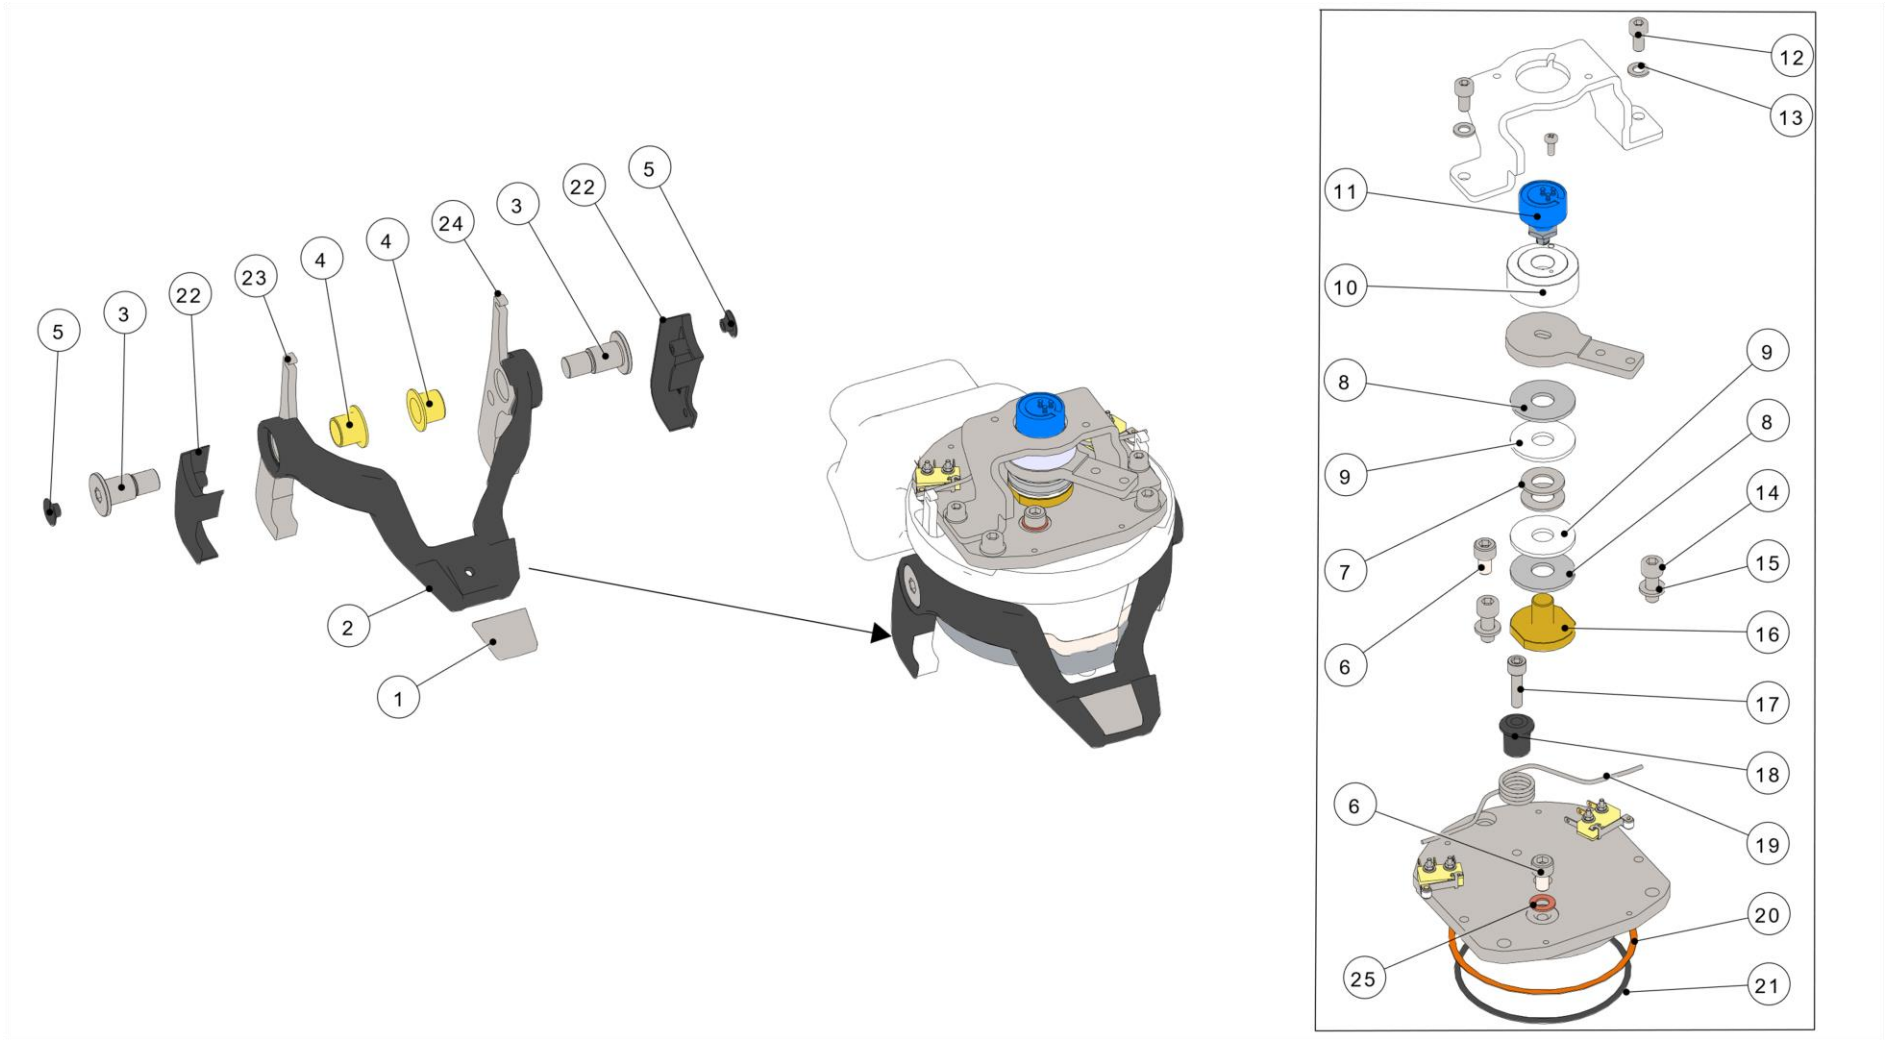

la marzocco

handmade in florence

COFFEE BOILER