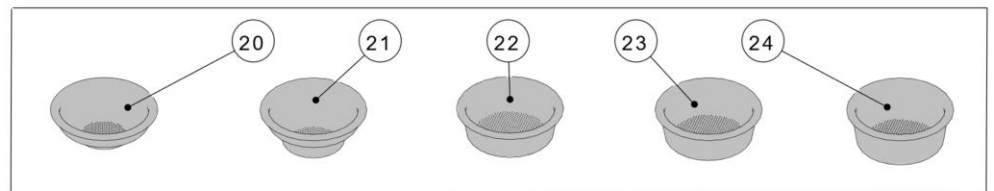

la marzocco

handmade in florence

PORTAFILTER ASSEMBLY

FOR FOR LA MARZOCO SWIFT GRINDER

STANDARD VERSION

X - TESTED & CERTIFIED

la marzocco

handmade in florence