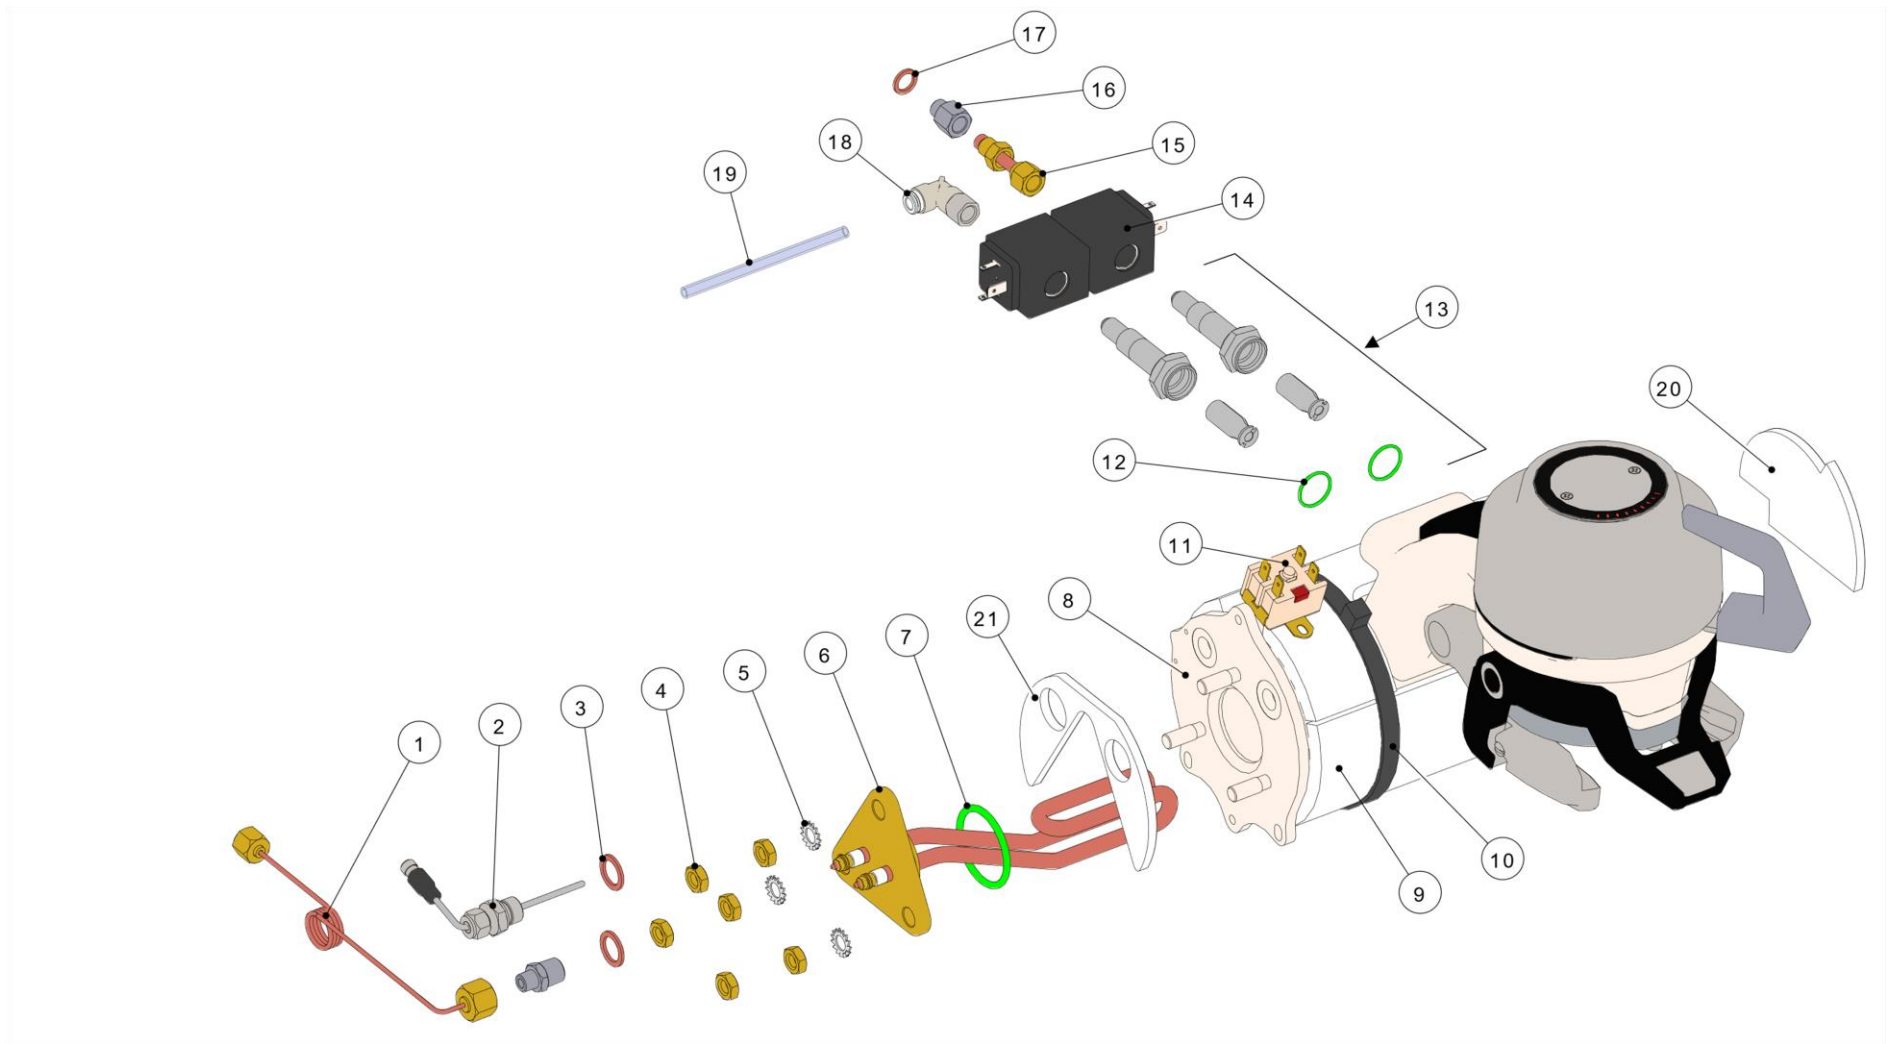

la marzocco

handmade in florence

COFFEE BOILER