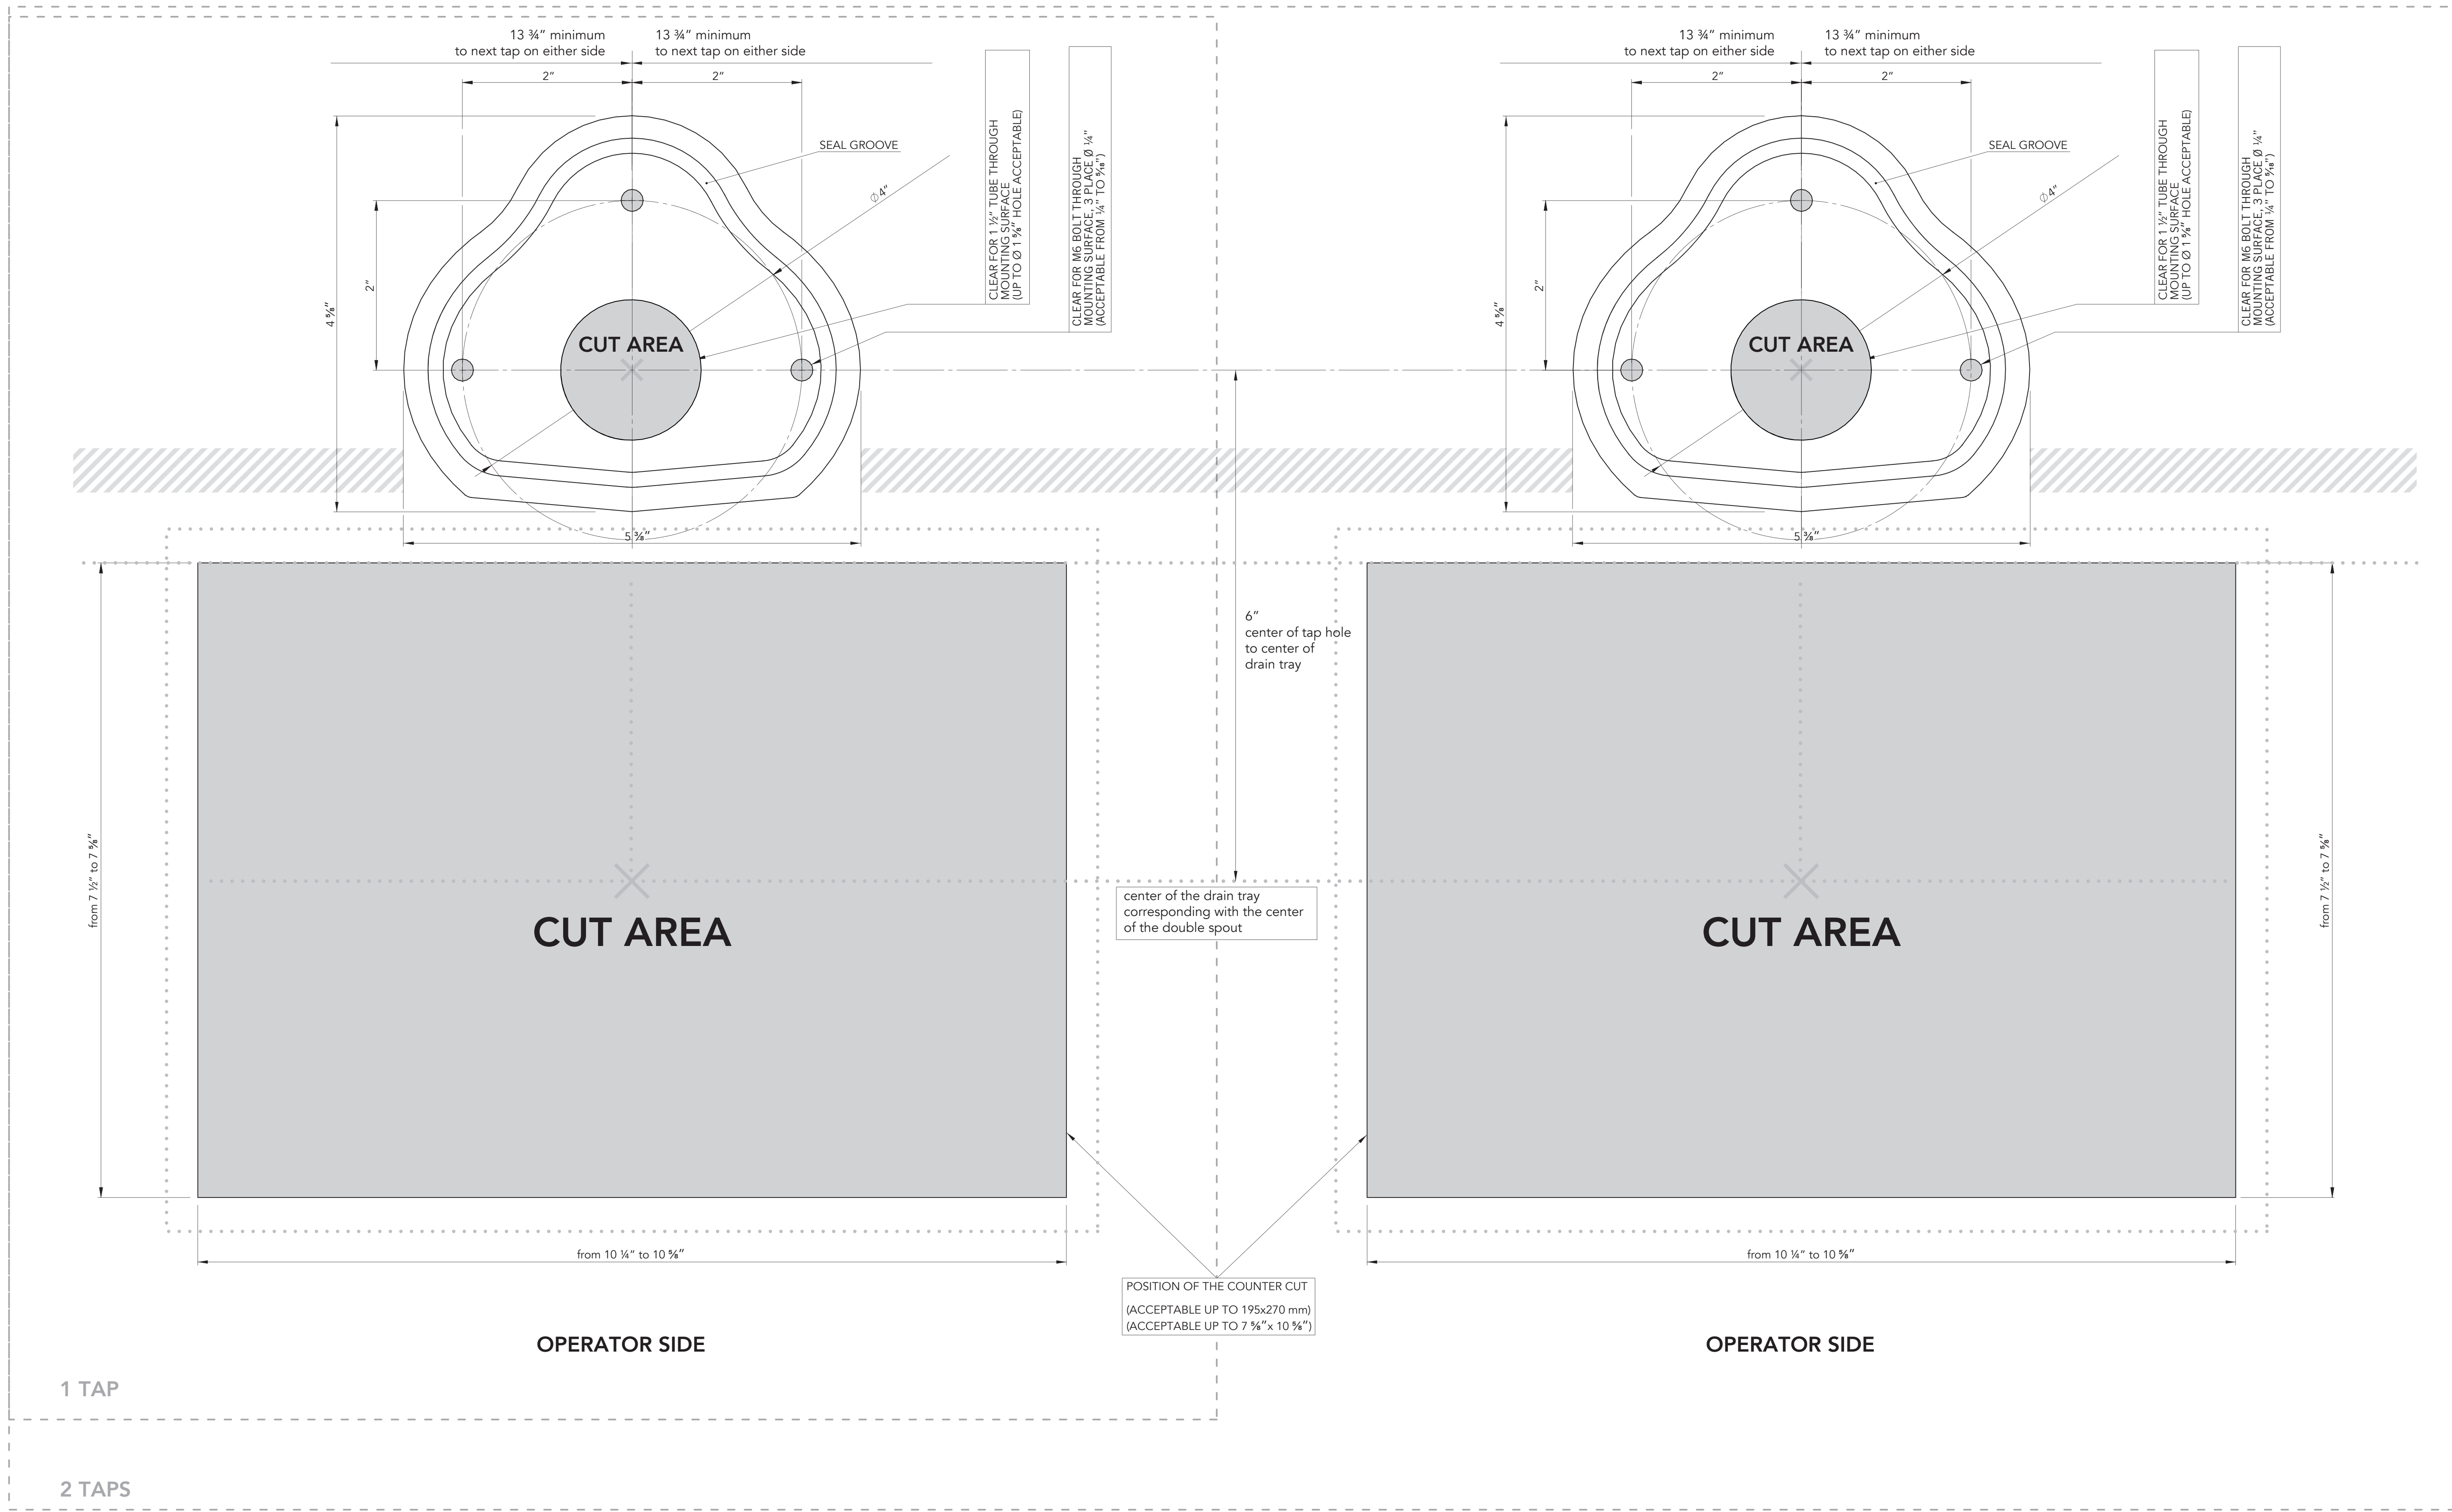

DIMENSIONS ARE IN INCHES,
UNLESS OTHERWISE SPECIFIED

PRINT ON ANSI D 22" x 34" PAPER (864 x 559 mm)

PLEASE CHECK THE PRINTED DIMENSIONS WITH A MEASURING DEVICE PRIOR TO USING THIS TEMPLATE TO CUT YOUR MOUNTING SURFACE