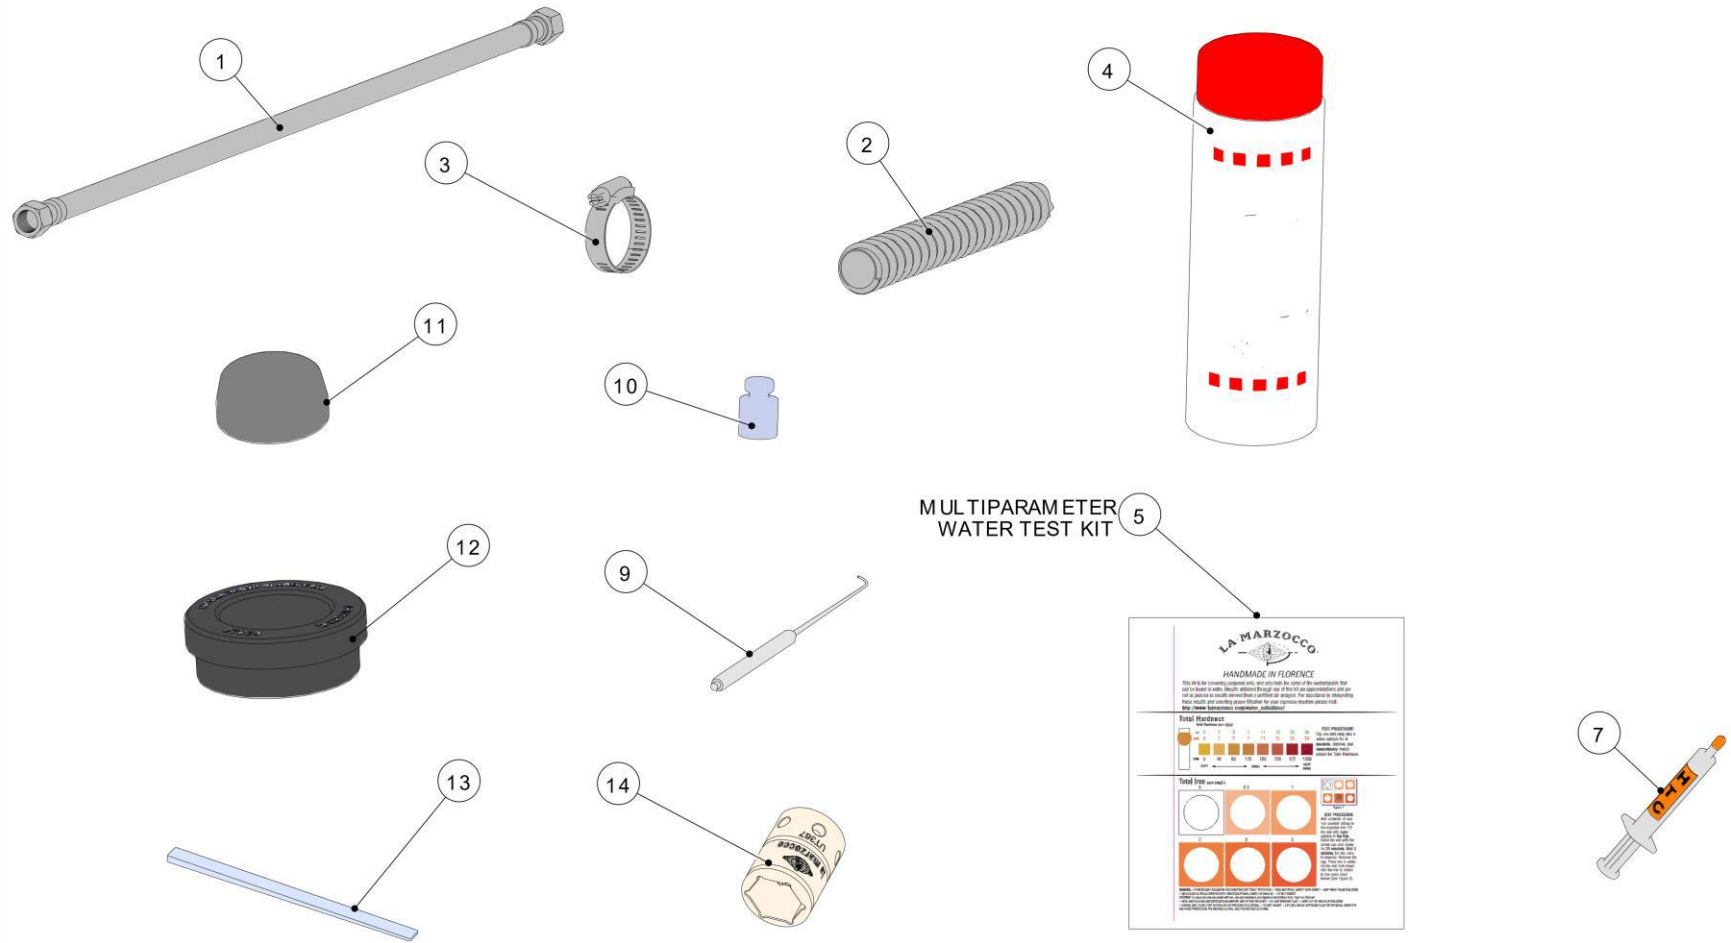

la marzocco

handmade in florence

SCALES VERSION- PORTAFILTER ASSEM.

la marzocco

handmade in florence

SCALES VERSION- PORTAFILTER ASSEM.

Item	Part number	Description
0001	1200	2 PRECISION STRAIGHT-IN PORTAFILTER KIT
0002	1201	3 PRECISION STRAIGHT-IN PORTAFILTER KIT
0003	932	4x 17g S/S PRECISION FILTER BASKET KIT

la marzocco
handmade in florence

HOSES AND ACCESSORIES

la marzocco

handmade in florence

HOSES AND ACCESSORIES

Item	Part number	Description
0001	L305/050.01	BRAIDED HOSE CM.50 3/8 F
0001	L305/120.01	BRAIDED HOSE CM.120 3/8 F
0001	L305/210.01	BRAIDED HOSE CM.210 3/8F
0001	L306/050	BRAIDED HOSE 3/8 COMPR. WR17 50CM NSF
0001	L306/120	BRAIDED HOSE 3/8 COMPR. WR17 120CM NSF
0001	L306/210	BRAIDED HOSE G3/8F WR20 210CM NSF
0001	L306/210/C	BRAIDED HOSE G3/8F WR20 210CM NSF CURVED
0001	T.5.003	BRAIDED HOSE 3/8 COMPR. WR17 210CM NSF
0001	T.5.009	BRAIDED HOSE G3/8F 210CM CURVED
0002	L308	CLEAR ARMoured DRAIN HOSE
0003	L312	HOSE CLAMP
0004	V067	LA MARZOCCO PURO GAFF POWDER
0005	F.9.000.01	MULTIPLE PARAMETER TEST KIT
0007	F.1.065	HTC THERMAL COMPOUND SYRINGE 2ML
0009	UT008	GASKET PICK
0010	F.3.050	LOAD 100g TO CALIBRATE SCALES
0011	UT023	TOOL FOR SEALING CALIBRATION
0012	UT024	TOOL FOR PISTON ASSEMBLY
0013	UT025.01	TEMPLATE STRAIGHT IN ASSEMBLY
0014	UT367	TOOL FOR TIGHTENING STEAM WAND FITTING