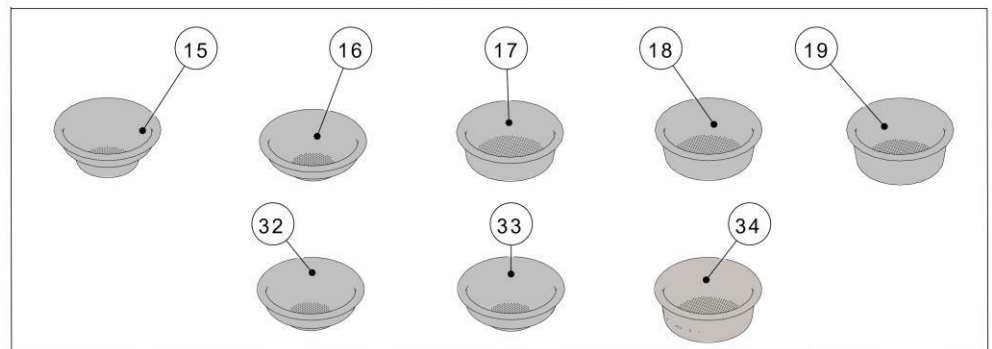

X - TESTED & CERTIFIED