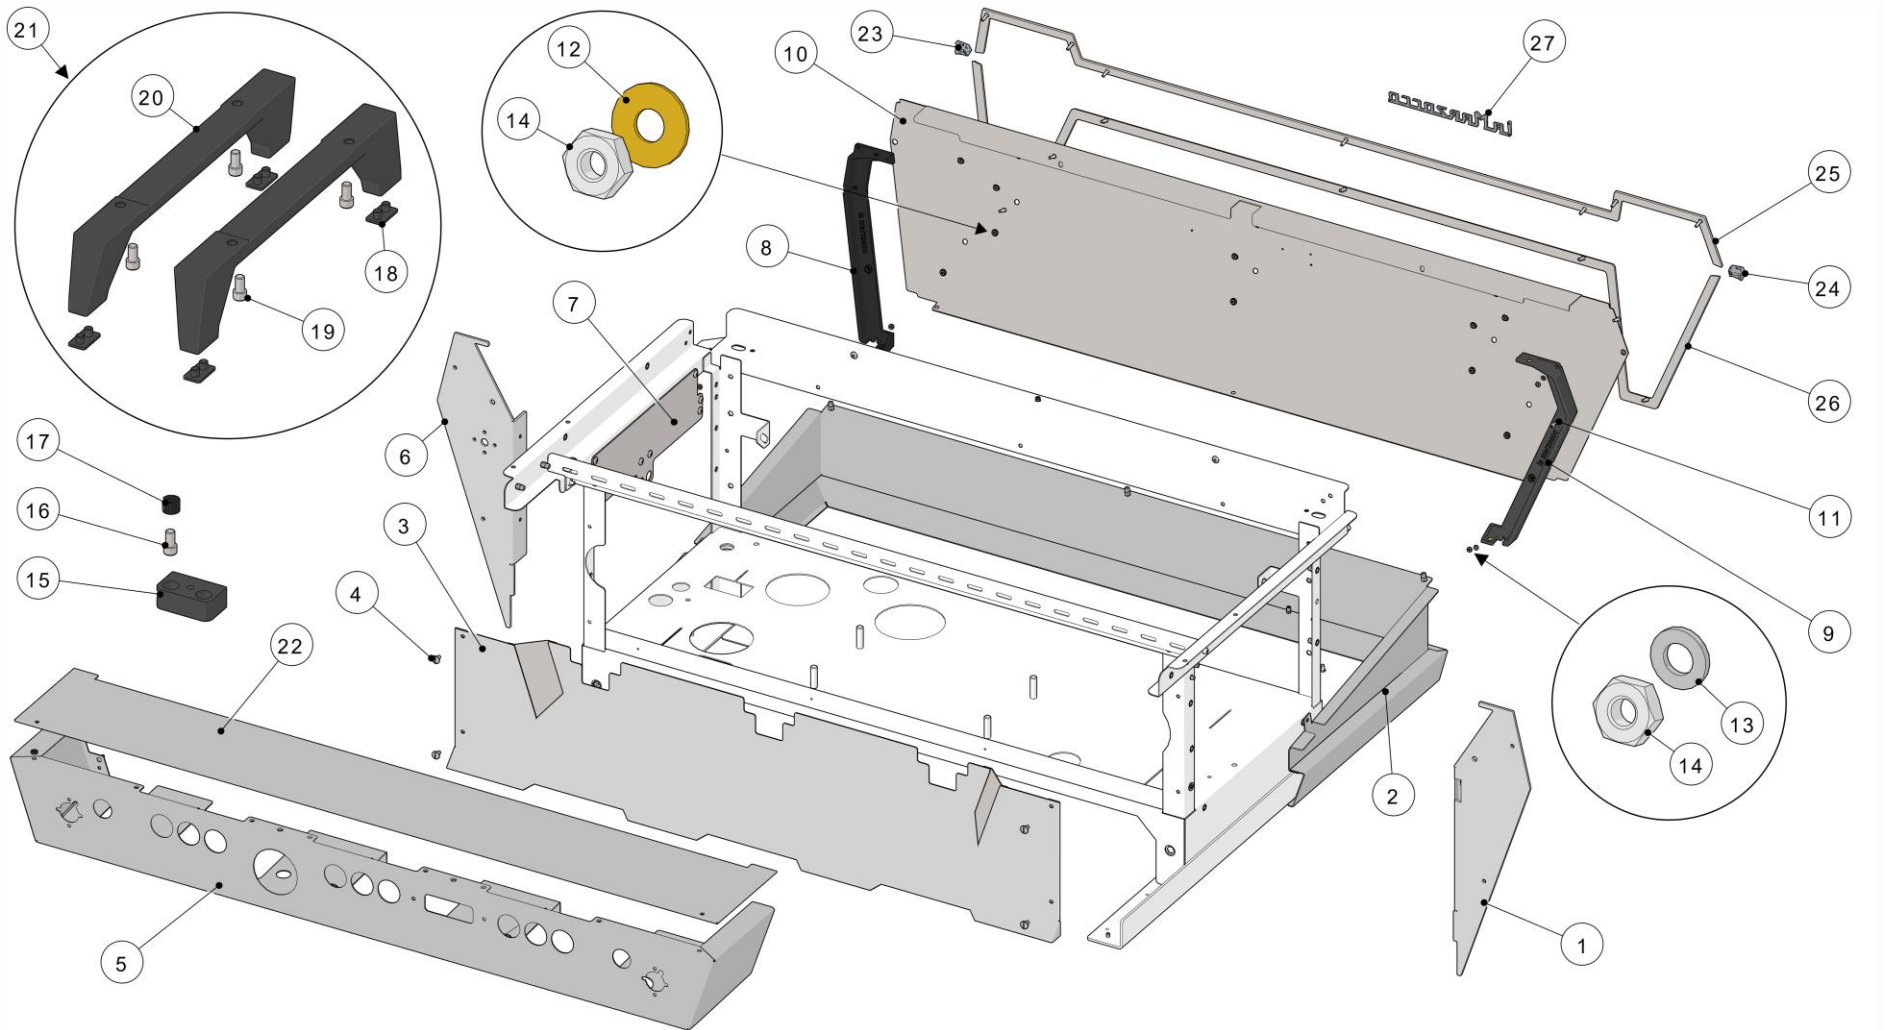

la marzocco

handmade in florence

BODY PANEL ASSEMBLY

Item	Part number	Description
0010	C.1.164	GRID CUPWARMER 323MM LINEA PB
0011	C.1.165	GRID CUPWARMER 239MM LINEA PB
0012	D.3.022	LION KB90 LOGO
0013	C.1.619.2.SX	RAILING LEFT SIDE KB90 2GR W/PEM
0013	C.1.619.3.SX	RAILING LEFT SIDE KB90 3GR W/PEM
0013	C.1.619.4.SX	RAILING LEFT SIDE KB90 4GR W/PEM
0014	C.1.619.2.DX	RAILING RIGHT SIDE KB90 2GR W/PEM
0014	C.1.619.3.DX	RAILING RIGHT SIDE KB90 3GR W/PEM
0014	C.1.619.4.DX	RAILING RIGHT SIDE KB90 4GR W/PEM
0015	C.1.627	COVER ESTHETIC ANTENNA CABLE KB90
0016	1024	WiFi / BLUETOOTH ANTENNA
0017	C.1.620	CENTRAL BRACKET RAIL KB90
0018	D.3.036	LOGO LION ADHESIVE
0019	C.1.146.2.01	TRAY CUPWARMER LINEA PB 2GR
0019	C.1.146.3.01	TRAY CUPWARMER LINEA PB 3GR
0019	C.1.146.4.01	TRAY CUPWARMER LINEA PB 4GR
0020	1.1.093	SCREW M4X14 PHILLIPS COUNTERSUNK S/S A2

la marzocco

handmade in florence

BODY PANEL ASSEMBLY

la marzocco

handmade in florence

BODY PANEL ASSEMBLY

Item	Part number	Description
0001	C.1.415.DX	FRONT RIGHT PANEL KB90
0002	C.1.436.2	BASE KB90 2 GROUPS
0002	C.1.436.3	BASE KB90 3 GROUPS
0002	C.1.436.4	BASE KB90 4 GROUPS
0003	C.1.438.2	PANEL FRONT KB90 2GR
0003	C.1.438.3	PANEL FRONT KB90 3GR
0003	C.1.438.4	PANEL FRONT KB90 4GR
0004	1.1.099	SCREW M4X10 MUSHROOM SLOTTED HEAD SIS
0005	C.1.416.2.01	PANEL SWITCH D/FLAT KB90 2GR (FLUSH DISPLAY)
0005	C.1.416.3.01	PANEL SWITCH D/FLAT KB90 3GR (FLUSH DISPLAY)
0005	C.1.416.4.01	PANEL SWITCH D/FLAT KB90 4GR (FLUSH DISPLAY)
0006	C.1.415.SX	FRONT LEFT PANEL KB90
0007	C.1.180	BRACKET TERMINAL BLOCK LINEA PB
0008	C.2.049.SX	SIDE STRUCTURAL LFT KB90
0009	C.2.049.DX	SIDE STRUCTURAL RGT KB90