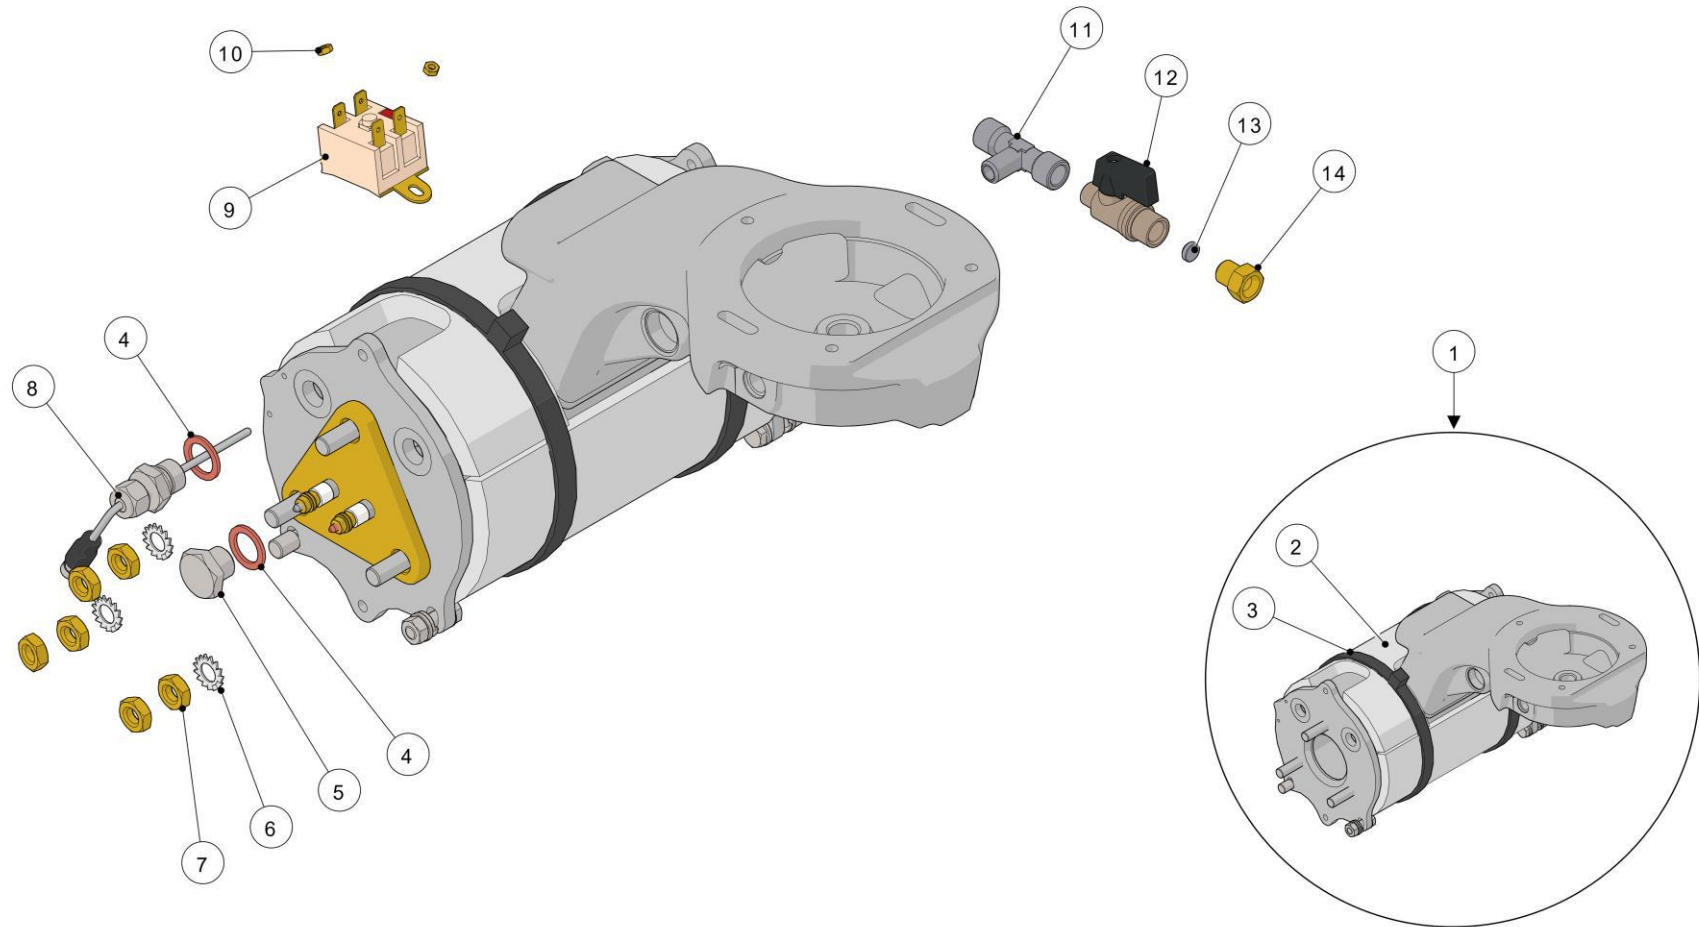

la marzocco

handmade in florence

COFFEE BOILER ASSEMBLY