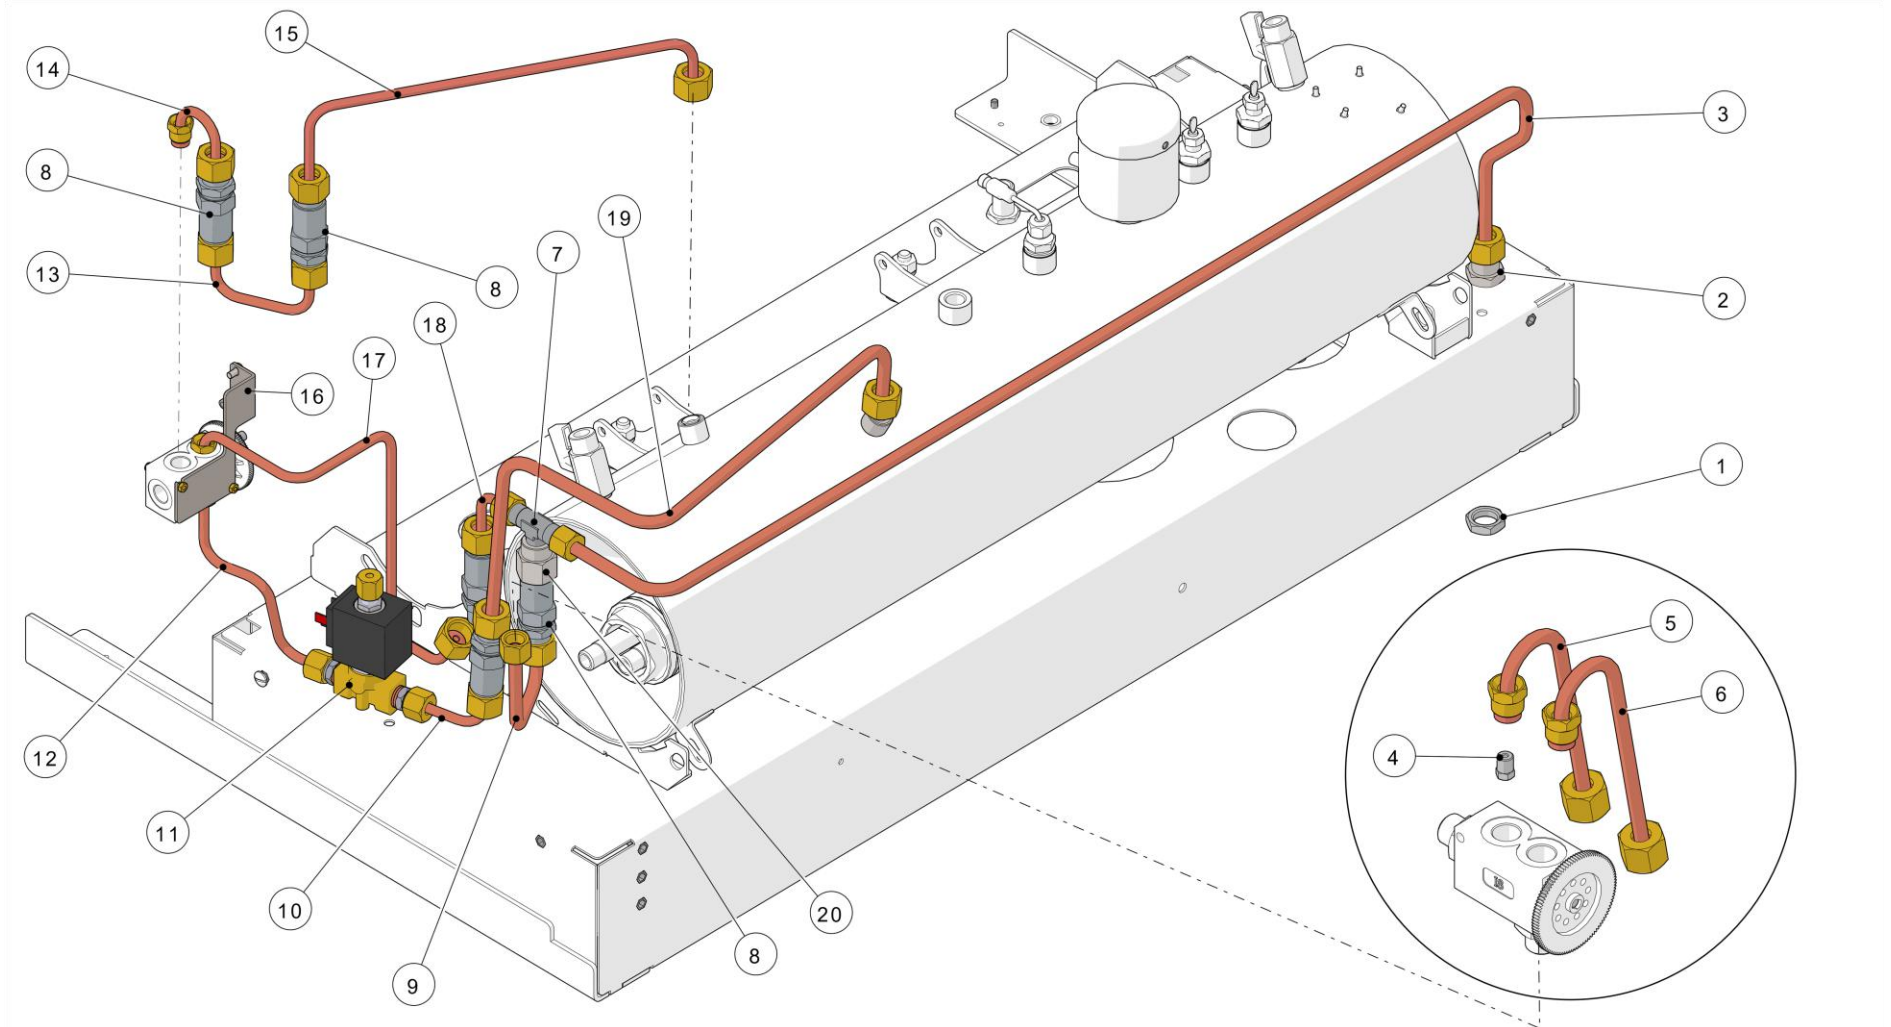

la marzocco

handmade in florence

HYDRAULIC ASSEMBLY