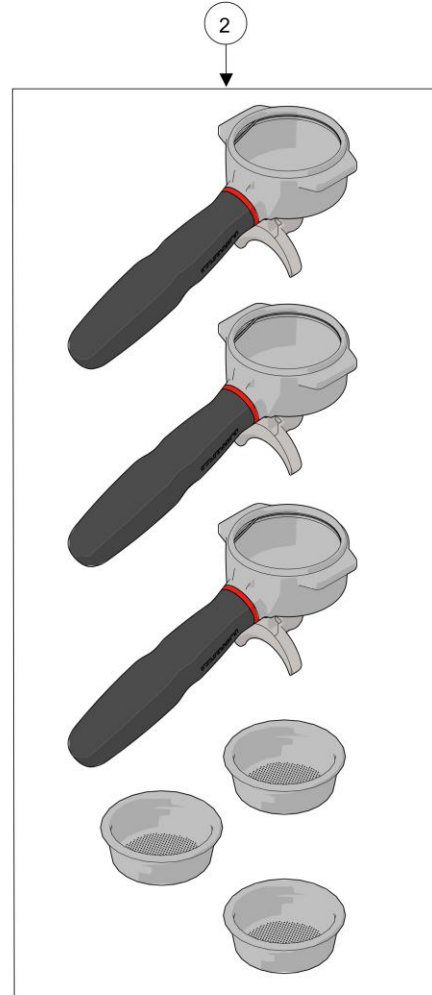

PORTAFILTER ASSEMBLY

Item	Part number	Description
0001	A.5.114	PORTAFILTER STRAIGHT-IN DOUBLE SPOUT
0002	A.5.113	PORTAFILTER STRAIGHT-IN SINGLE SPOUT
0003	A.5.014.01	DOUBLE SPOUT S/S
0004	A.5.013.01	SINGLE SPOUT S/S
0005	H.1.017	O-RING 3,53X9,12 EPDM 70 SH
0005	H.1.017.02	O-RING 3,37X9,21 EPDM
0006	A.5.124	PORTAFILTER NAKED STRAIGHT-IN
0007	F.3.080	FILTER 14 GR RIDGELESS
0008	F.3.079	FILTER 17 GR RIDGELESS
0009	F.3.081	FILTER 21 GR RIDGELESS
0010	L115/A	FILTER 1 CUP
0011	L115/A/S	SINGLE FILTER
0012	5.128	19mm SWIFT FILTER BASKET
0013	5.127	22mm SWIFT FILTER BASKET
0014	5.133	TRIPLE SWIFT FILTER BASKET
0015	F.3.029.GR	FILTER 7 GR STANDARD
0016	F.3.053	FILTER 7 GR STANDARD ITALY
0017	F.3.028.01	FILTER 14 GR STANDARD
0018	F.3.027.01	FILTER 17 GR STANDARD
0019	F.3.026.01	FILTER 21 GR STANDARD
0020	F.3.054.X	FILTER 7 GR X !TALIA

la marzocco

handmade in florence

PORTAFILTER ASSEMBLY

Item	Part number	Description
0021	F.3.029.X	FILTER 7 GR X
0022	F.3.028.X	FILTER 14 GR X
0023	F.3.027.X	FILTER 17 GR X
0024	F.3.026.X	FILTER 21 GR X
0025	L113	SPRING D WIRE1,1 S/S FILTER LOCK
0026	F.3.131	FILTER FOR BLACKFLUSHING
0027	F.3.045	SIS-ALUMINUM SINGLE-DOUBLE TAMPER
0028	F.3.031.01	ANODIZED DOUBLE TAMPER S/S US VERSION
0029	A.5.139	PORTAFILTER STRAIGHT-INS. SPOUT MAPLE
0029	A.5.141	PORTAFILTER STRAIGHT-INS. SPOUT WALNUT
0030	A.5.140	PORTAFILTER STRAIGHT-IND. SPOUT MAPLE
0030	A.5.142	PORTAFILTER STRAIGHT-IND. SPOUT WALNUT
0031	A.5.143	PORTAFILTER NAKED STRAIGHT-IN MAPLE
0031	A.5.144	PORTAFILTER NAKED STRAIGHT-IN WALNUT
0032	F.3.150	FILTER 8 GR STANDARD
0033	F.3.134	FILTER 9 GR STANDARD
0034	F.3.135	FILTER 19 GR STANDARD
0035	F.2.058	CAP FILTER FOR BLACKFLUSHING

la marzocco

handmade in florence

SCALES VERSION- PORTAFILTER ASSEM.

la marzocco

handmade in florence

SCALES VERSION- PORTAFILTER ASSEM.

Item	Part number	Description
0001	1200	2 PRECISION STRAIGHT-IN PORTAFILTER KIT
0002	1201	3 PRECISION STRAIGHT-IN PORTAFILTER KIT
0003	932	4x 17g S/S PRECISION FILTER BASKET KIT