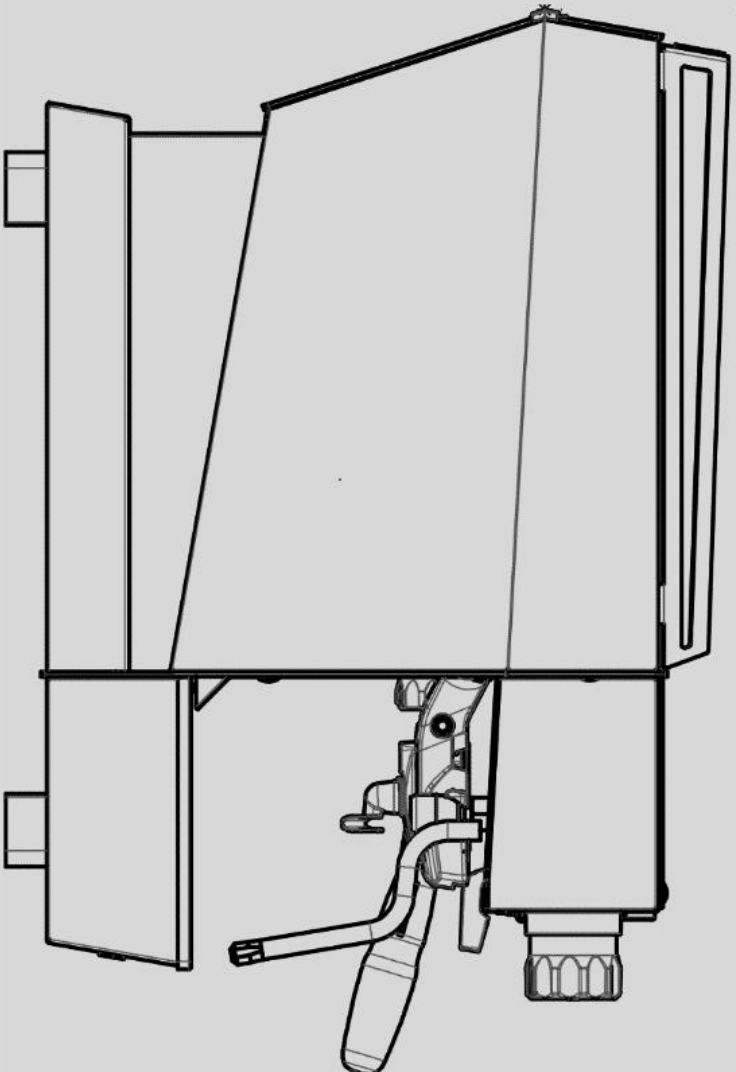

parts catalog

Kb90

la marzocco
handmade in florence

Please consider the environment before printing

la marzocco
handmade in florence

INDEX

	Pag.
Specifications	4
Body Panel Assembly	6
Control Panel Assembly	11
Steam and Hot Water Assembly	16
Hydraulic Assembly	20
Fittings and Valves	29
Coffee Boiler Assembly	31
Coffee Group Cap Assembly- Group Cap	33
Coffee Group Cap Assembly – Straight – In	35
Steam Boiler	40
Scales Assembly – Scales Version	43
Heating Elements	48
Electrical System	50
Electrical System and Pump	52
Portafilter Assembly	54
Scales Version – Portafilter Assem.	57
Hoses and Accessories	59

la marzocco

handmade in florence

SPECIFICATIONS

la marzocco
handmade in florence

SPECIFICATIONS

L	mm	810	1050	1290
	in	32	41,4	50,8
Machine weight	Kg	72 (±5)	88 (±5)	122 (±5)
	lb	156 (±11)	194 (±11)	269 (±11)
Electrical Voltage	VAC	200VAC Single/Three Phase	200VAC Single/Three Phase	200VAC Single/Three Phase
		220VAC Single/Three Phase	220VAC Single/Three Phase	220VAC Single/Three Phase
		380VAC Three Phase	380VAC Three Phase	380VAC Three Phase
Coffee Boiler Wattage	W	2 x 800	3 x 800	4 x 800
Steam Boiler Wattage	W	3000	4000	4350
Water Pump	W	300	300	
Cupwarmer	W	280	420	560
Total Wattage	W	5666	7783	9170
Required Available Amperage	A	24,6 (21-24 for ETL)	33,8 (29-33 for ETL)	39,9 (36-41 for ETL)
Coffee Boiler Capacity	liters	2 x 1,3	3 x 1,3	4 x 1,3
Steam Boiler Capacity	liters	7,0	11,0	15,0
Total Capacity	liters	9,6	14,9	20,2
Machine configuration		2GR	3GR	4GR