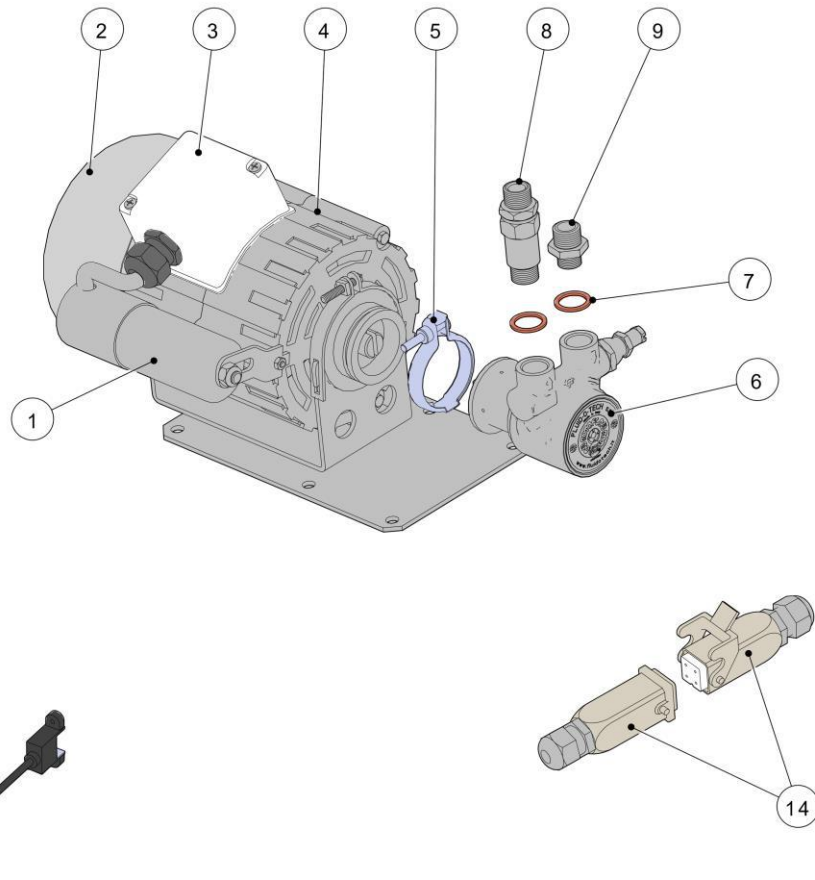

la marzocco

handmade in florence

ELECTRICAL SYSTEM AND PUMP