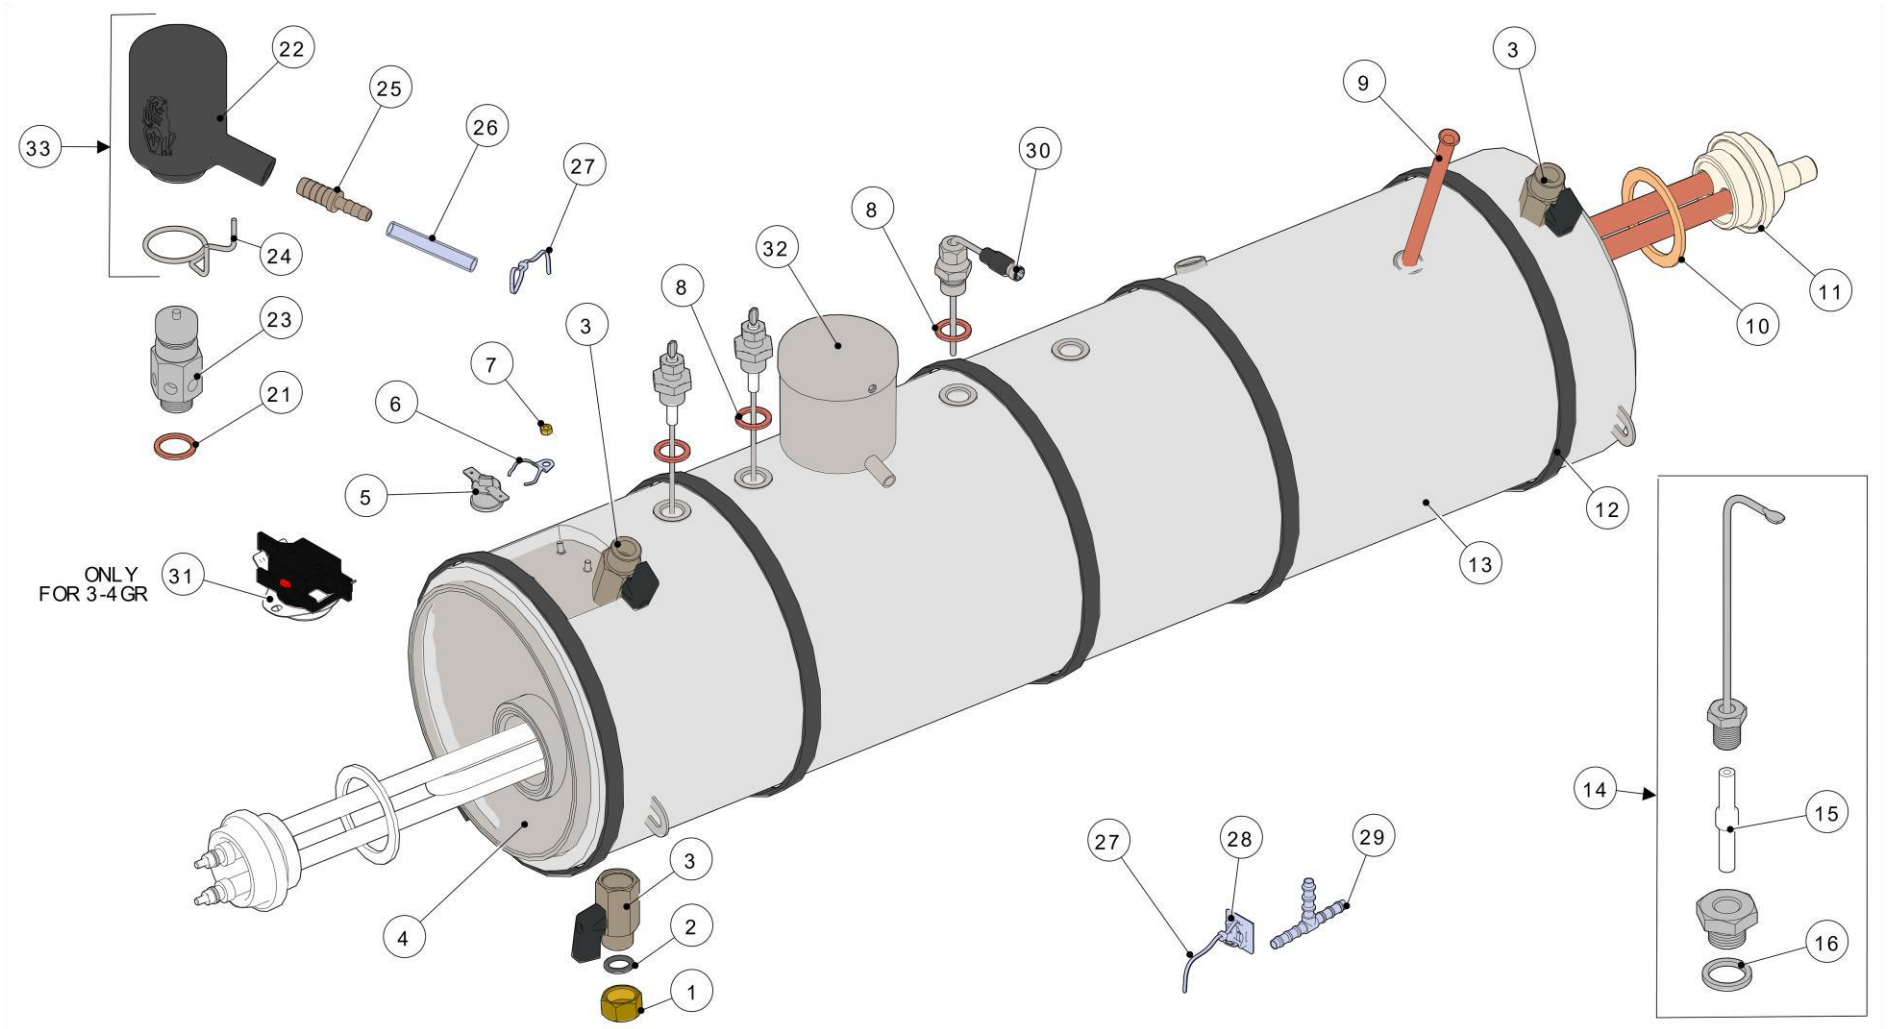

la marzocco

handmade in florence

STEAM BOILER