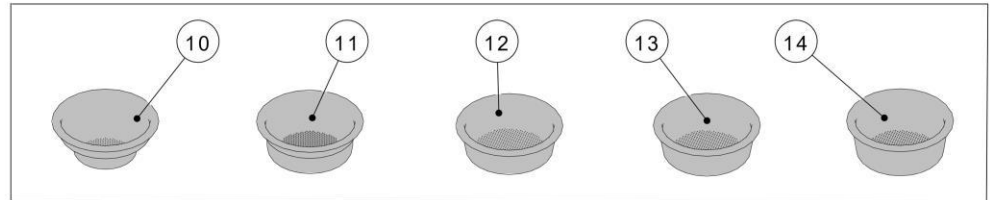

FOR FOR LA MARZOCO SWIFT GRINDER

STANDARD VERSION