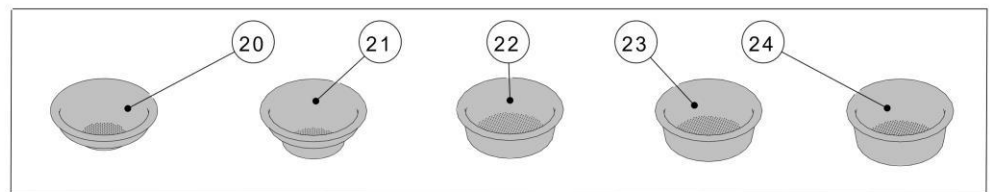

la marzocco

handmade in florence

PORTAFILTER ASSEMBLY

FOR FOR LA MARZOCO SWIFT GRINDER

STANDARD VERSION

X - TESTED & CERTIFIED

la marzocco

handmade in florence