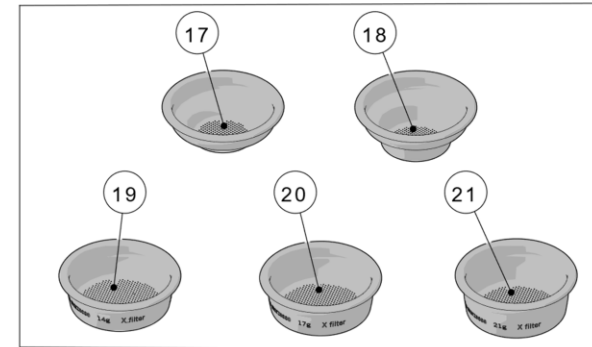

X - TESTED & CERTIFIED