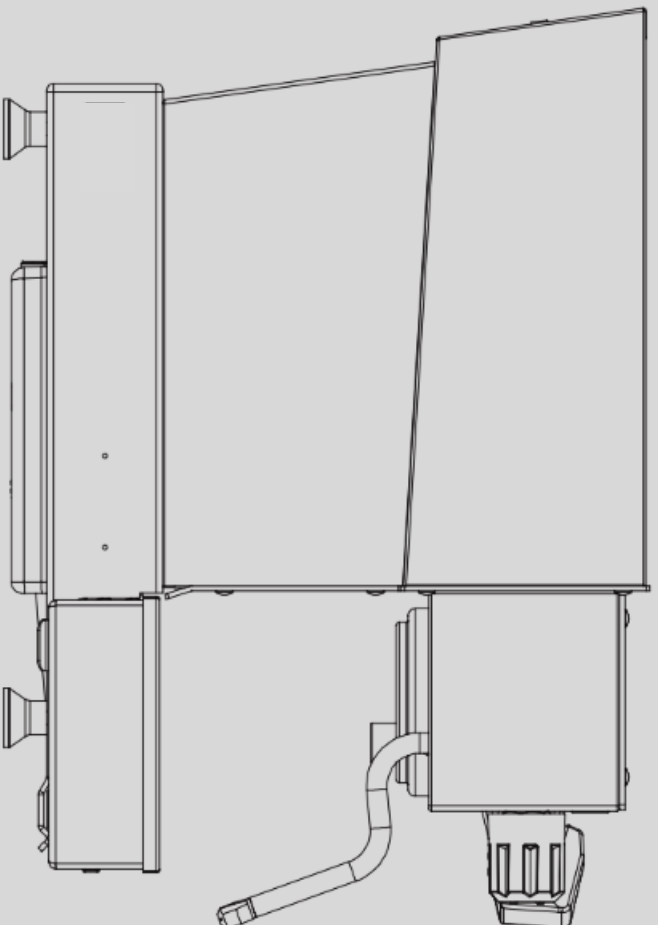

parts catalog linea mini (mi)

la marzocco
handmade in florence

la marzocco
handmade in florence

INDEX

	Pag.	Ver.
Specifications	4	1.0
Body Panel Assembly	6	1.0
Drain Box / Water Reservoir Assembly	9	1.0
Steam and Hot Water Assembly	11	1.0
Water Motor Pump Assembly	14	1.0
Hydraulic Assembly	16	1.0
Coffee Boiler Assembly	23	1.0
Body Panel Assembly	29	1.0
Electrical System	31	1.0
Filters and Portafilters	33	1.0
Hoses and Accessories	38	1.0
Water Supply Connection	40	1.0

la marzocco

handmade in florence

SPECIFICATIONS

la marzocco

handmade in florence

SPECIFICATIONS

Width (cm/in)	36 / 14
Depth (cm/in)	54 / 21.3
Height (cm/in)	38 / 15
Weight (kg/lbs)	30 / 66
Voltage (VAC)	120 single ph
Wattage (max)	1800
Coffee Boiler Capacity (liters)	.17
Steam Boiler Capacity (liters)	3

la marzocco

handmade in florence

BODY PANEL ASSEMBLY

la marzocco

handmade in florence

BODY PANEL ASSEMBLY

Item	Part number	Description
0001	D.4.059	RED LOGO LINEA MINI
0002	C.2.080	PADDLE HANDLE LMR
0003	C.2.079	PADDLE FRONT FRAME LMR PAINTED
0004	C.1.748.63	PANEL FRONT LMR SKY BLUE
0004	C.1.748.54	PANEL FRONT LINEA MINI RED
0004	C.1.748.60	PANEL FRONT LMR BLACK
0004	C.1.748.71	PANEL FRONT LMR RAL9006
0004	C.1.748.56	PANEL FRONT LMR YELLOW
0004	C.1.748	PANEL FRONT LMR
0005	C.1.743.63	COVER GROUP LMR SKY BLUE
0005	C.1.743.54	COVER GROUP LMR RED
0005	C.1.743.60	COVER GROUP LMR MATTE BLACK
0005	C.1.743.71	COVER GROUP LMR RAL 9600
0005	C.1.743.56	COVER GROUP LMR YELLOW
0005	C.1.743.62	COVER GROUP LMR WHITE
0005	C.1.743	COVER GROUP LMR
0006	I.1 .099	SCREW M4X10 MUSHROOM SLOTTED HEAD S/S
0007	I.6.024	WASHER NO ANTI-SCRATCH
0008	C.1.753	PANELBODYFRAMEFRONTLMR
0008	C.1.753.71	PANEL BODY FRAME FRONT LMR RAL9006
0008	C.1.753.63	PANEL BODY FRAME FRONT LMR SKY BLUE