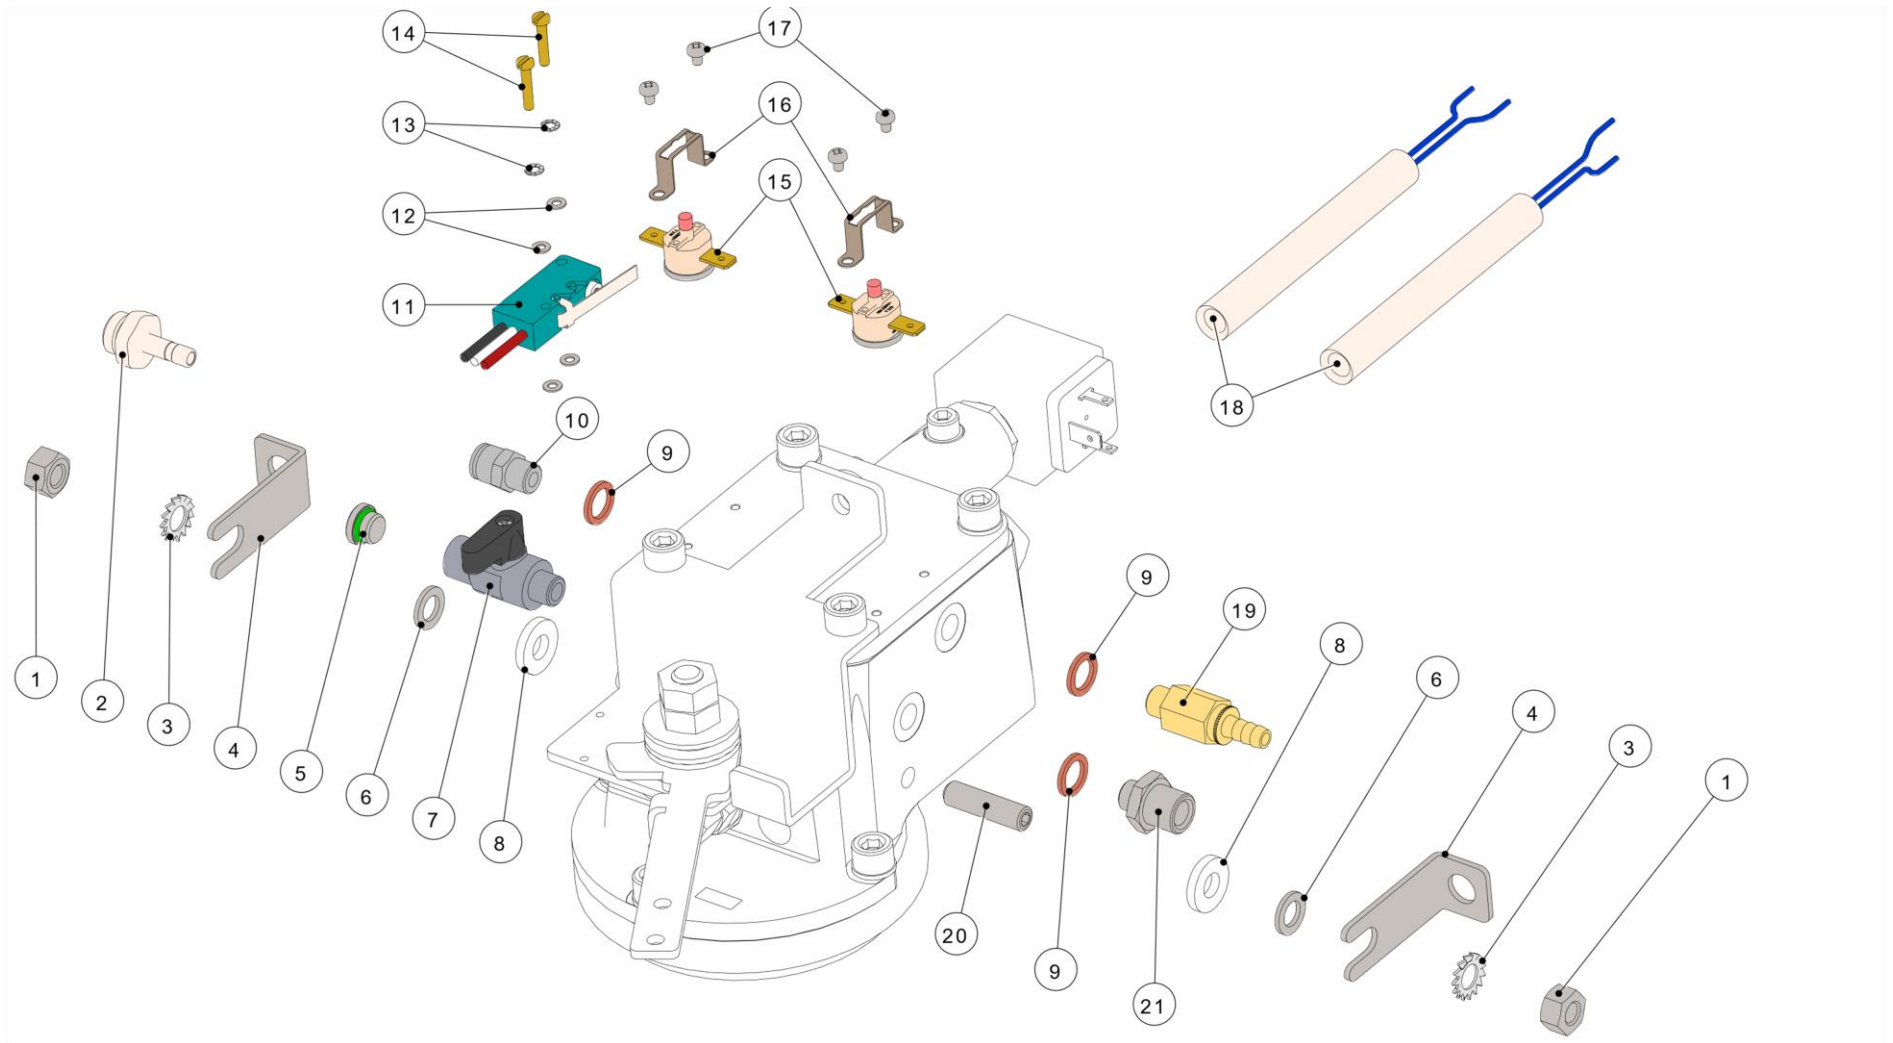

la marzocco

handmade in florence

COFFEE BOILER ASSEMBLY