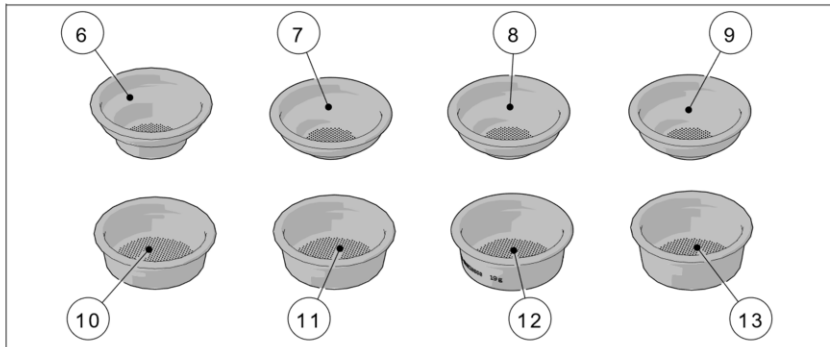

STANDARD VERSION