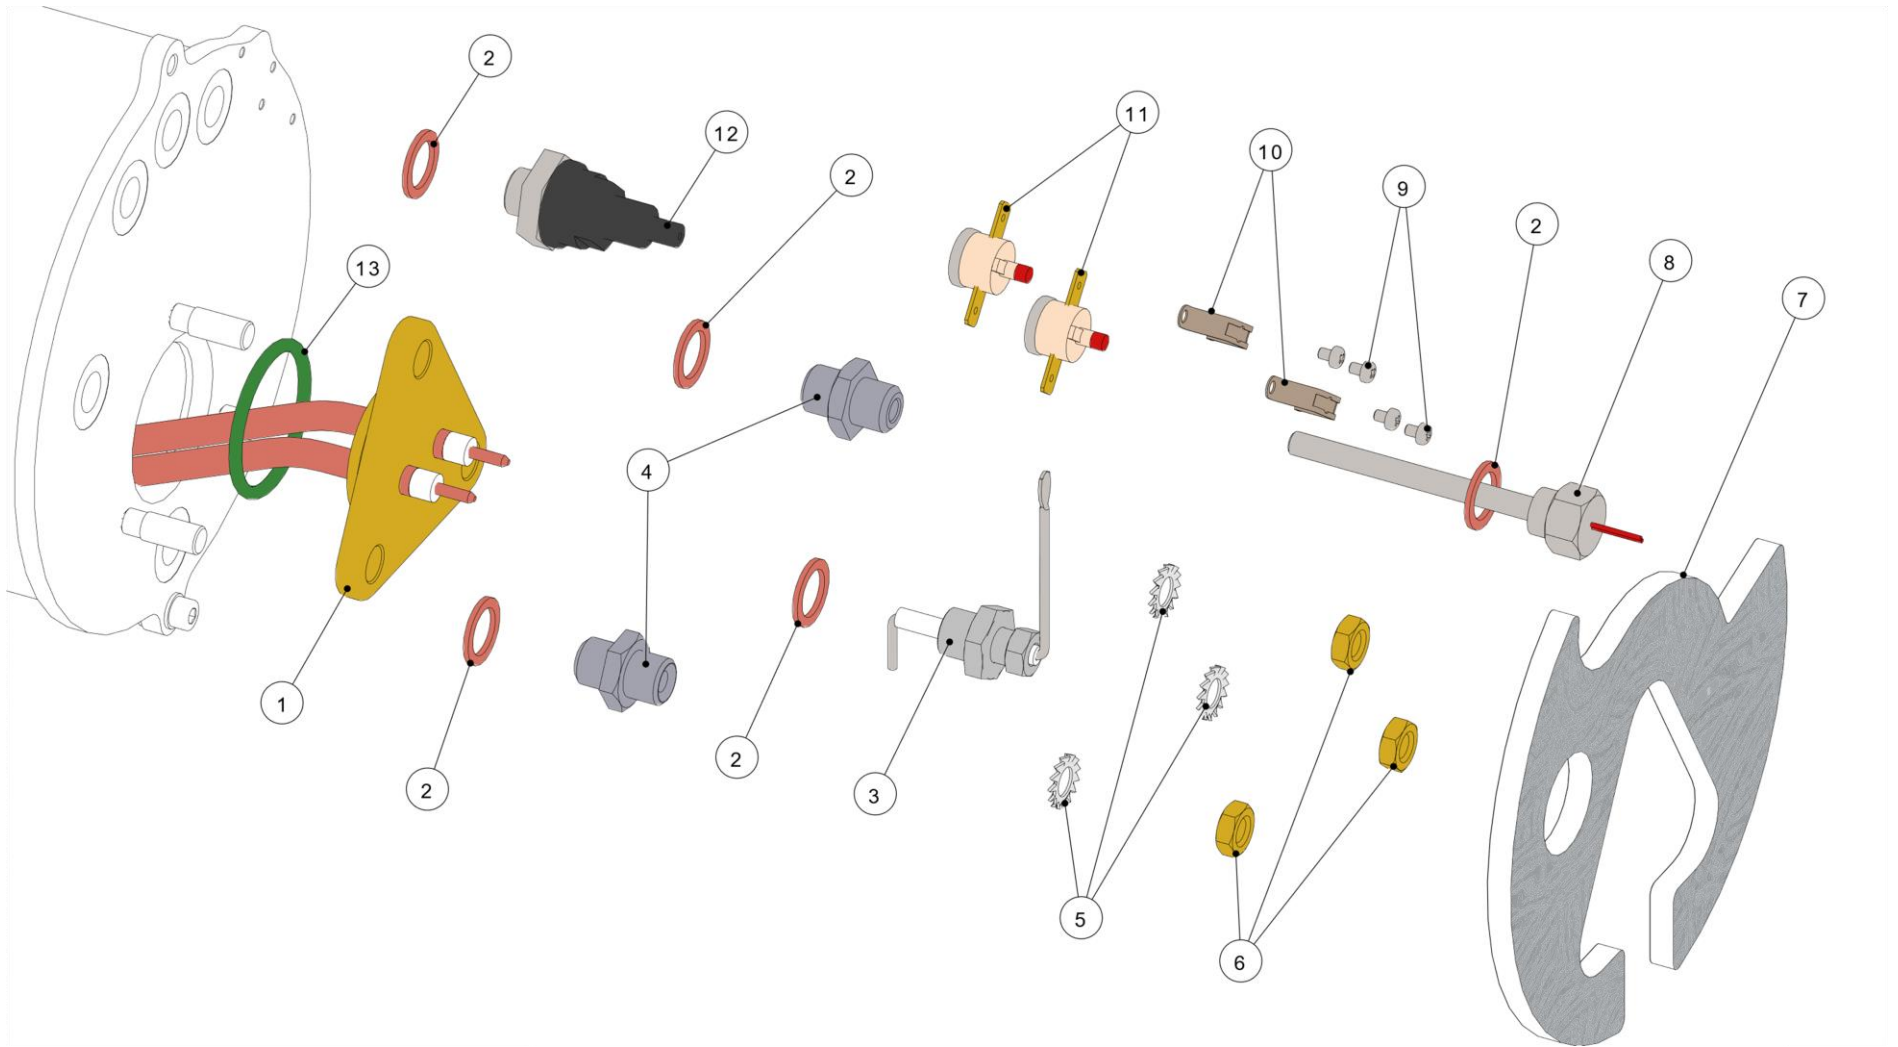

la marzocco

handmade in florence

HYDRAULIC ASSEMBLY

Item	Part number	Description
0022	A.5.197	MANIFOLD G1/4F - G1/4M SIS
0023	T.1.340	TUBE AUTOFILL SOLENOI DV. - STEAMBOILER
0024	T.1.338	TUBE CROSS FITTING MIXING - C. BOILER
0025	T.1.328	TUBE PRE-HEATER LMR
0026	T.1.327	TUBE PRE-HEATER-MANIFOLD LMR
0027	T.1.353	TUBE STEAM BOILER-STEAM VALVE
0028	L100/E110.01	SOLENOID VALVE 3WAY 110V
0029	B.2.006.02	SOLENOID VALVE 3WAY NO COIL

la marzocco

handmade in florence

HYDRAULIC ASSEMBLY

la marzocco

handmade in florence

HYDRAULIC ASSEMBLY

Item	Part number	Description
0001	F.2.014.01	O-RING 3,53X37,69 FKM 70 SH VERDE
0002	T.1.046	PREHEATER 1GR L157MM
0003	L100/1A	WASHER 13,5X19X1,5 COPPER
0004	L037/3.01	NIPPLE G1/4M-G1/4M WR19 H25.5 BRASS TR.
0005	ROND_DENT_8	TOOTH LOCK WASHER 8X14,7X2 S/S A2
0006	1.1.025	NUT MS H5 WR13 BRASS
0007	F.7.042	INSULATING RIGHT SIDE SB LMR
0008	L18011	WASHER 22X17X1,5 COPPER
0009	A.5.178	FITTING G1I4M-G1I8F WR17 S/S
0010	B.2.016.01	BALL VALVE G1I8F-R1I8M BRASS TREATED
0011	A.5.191	CAP G1I8 CHS SOCKET S/S W/O-RING
0012	A.5.188	NIPPLE G3I8M-G1I4M WR20 S/S

la marzocco

handmade in florence

HYDRAULIC ASSEMBLY

la marzocco

handmade in florence

HYDRAULIC ASSEMBLY

Item	Part number	Description
0001	E.6.003.03	HEATING ELEMENT W1200 V220 TRIANG. FL
0001	E.6.040	HEATING ELEM. W1200 V220 TRIANG.FL. TEA
0001	E.6.041.01	HEATING ELEMENT W900 V110 TRIANG.FL. RP
0002	L100/1A	WASHER 13,5X19X1,5 COPPER
0003	LA052	WATER LEVEL PROBE
0004	L037/3.01	NIPPLE G1/4M-G1/4M WR19 H25.5 BRASS TR.
0005	ROND_DENT_8	TOOTH LOCK WASHER 8X14,7X2 S/S A2
0006	1.1.025	NUT M8 H5 WR13 BRASS
0007	F.7.043	INSULATING LEFT SIDE SB LMR
0008	E.3.030.01	NTC LCR TEMPERATURE PROBE
0009	1.1.151	SCREW M3X4 PHILLIPS ROUND-PAN S/S A2
0010	F.9.002	BRACKET SAFETY THERMOSTAT CAMPINI TY60
0011	E.5.002	SAFETY THERMOSTAT 1P 140C 250V
0012	B.2.029.01	VALVE VACUUM BREAKER SMA G1/4 S/S FKM
0012	1037	REBUILD KIT VACUUM BREAKER SMA
0013	F.2.014.01	O-RING 3,53X37,69 FKM 70 SH VERDE