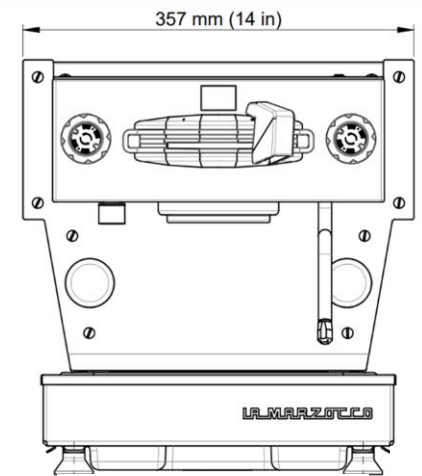

parts catalog linea mini (mi)

la marzocco
handmade in florence

la marzocco
handmade in florence

INDEX

	Pag.	Ver.
Specifications	4	1.0
Body Panel Assembly	6	1.0
Drain Box / Water Reservoir Assembly	9	1.0
Steam and Hot Water Assembly	11	1.0
Water Motor Pump Assembly	14	1.0
Hydraulic Assembly	16	1.0
Coffee Boiler Assembly	23	1.0
Body Panel Assembly	29	1.0
Electrical System	31	1.0
Filters and Portafilters	33	1.0
Hoses and Accessories	38	1.0
Water Supply Connection	40	1.0

la marzocco

handmade in florence

SPECIFICATIONS

la marzocco

handmade in florence

SPECIFICATIONS

Width (cm/in)	36 / 14
Depth (cm/in)	54 / 21.3
Height (cm/in)	38 / 15
Weight (kg/lbs)	30 / 66
Voltage (VAC)	120 single ph
Wattage (max)	1800
Coffee Boiler Capacity (liters)	.17
Steam Boiler Capacity (liters)	3