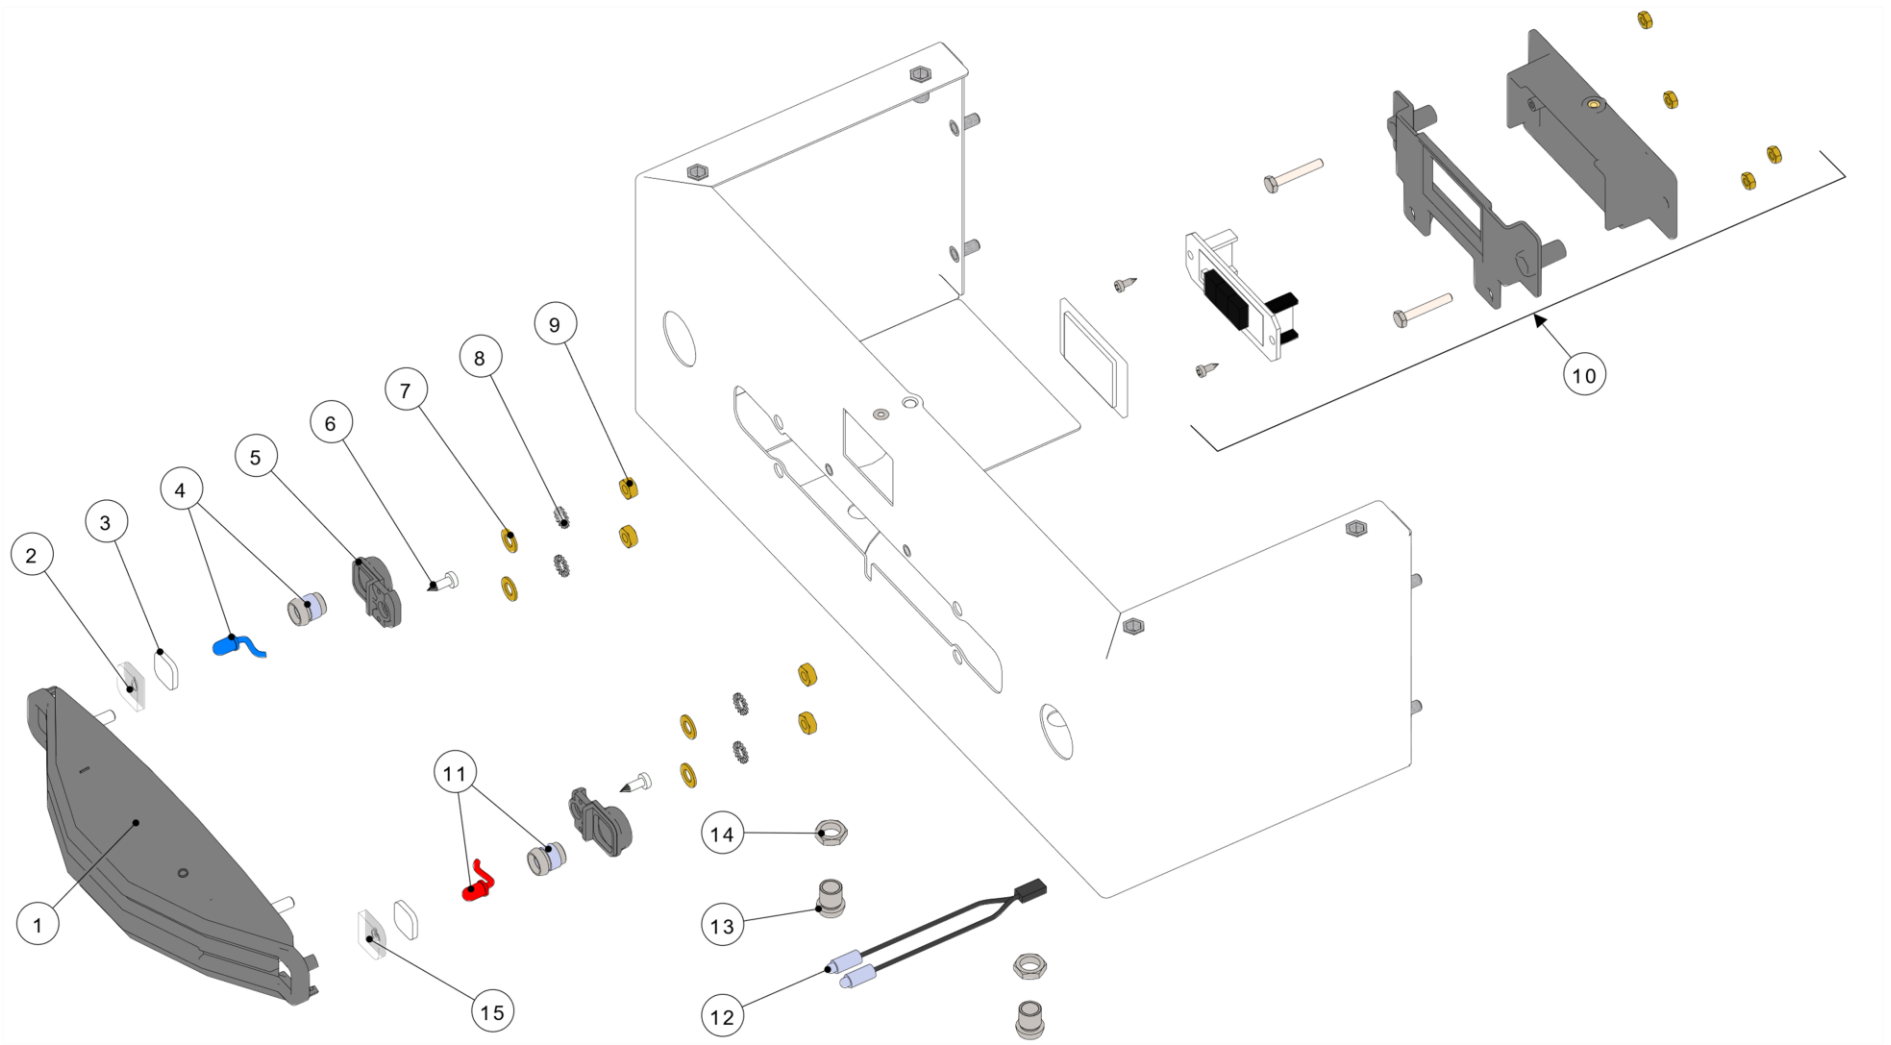

la marzocco

handmade in florence

BODY PANEL ASSEMBLY