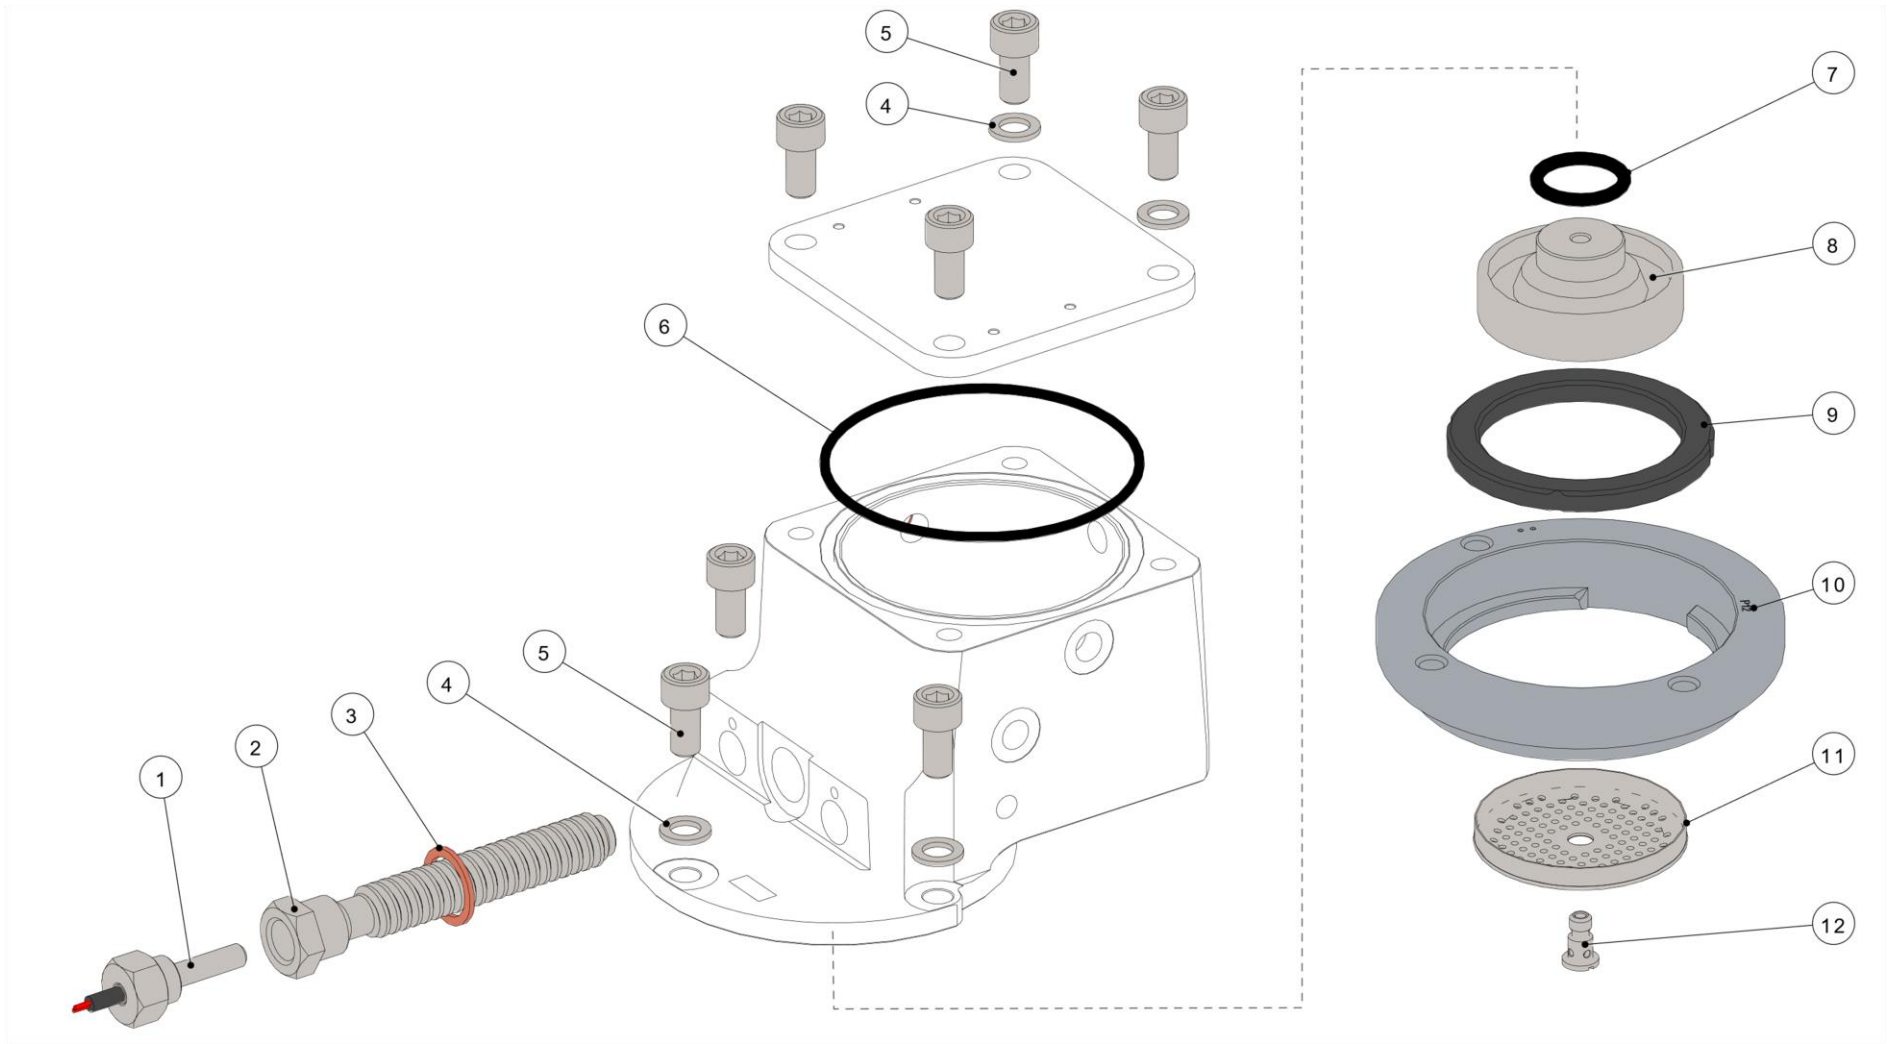

la marzocco

handmade in florence

COFFEE BOILER ASSEMBLY