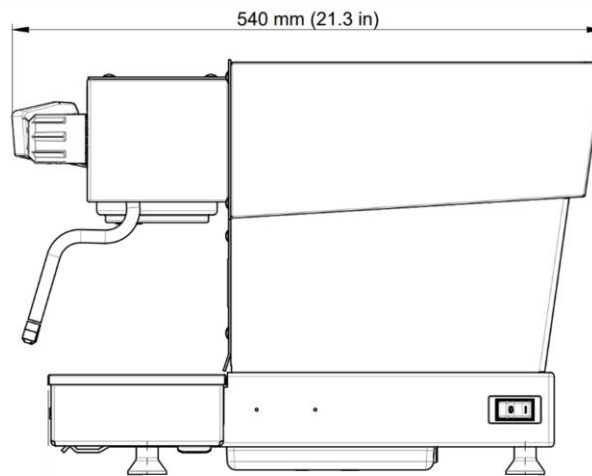

parts catalog linea mini (mi)

la marzocco
handmade in florence

la marzocco
handmade in florence

INDEX

	Pag.	Ver.
Specifications	4	1.0
Body Panel Assembly	6	1.0
Drain Box / Water Reservoir Assembly	9	1.0
Steam and Hot Water Assembly	11	1.0
Water Motor Pump Assembly	14	1.0
Hydraulic Assembly	16	1.0
Coffee Boiler Assembly	23	1.0
Body Panel Assembly	29	1.0
Electrical System	31	1.0
Filters and Portafilters	33	1.0
Hoses and Accessories	38	1.0
Water Supply Connection	40	1.0

la marzocco

handmade in florence

SPECIFICATIONS

la marzocco

handmade in florence

SPECIFICATIONS

Width (cm/in)	36 / 14
Depth (cm/in)	54 / 21.3
Height (cm/in)	38 / 15
Weight (kg/lbs)	30 / 66
Voltage (VAC)	120 single ph
Wattage (max)	1800
Coffee Boiler Capacity (liters)	.17
Steam Boiler Capacity (liters)	3