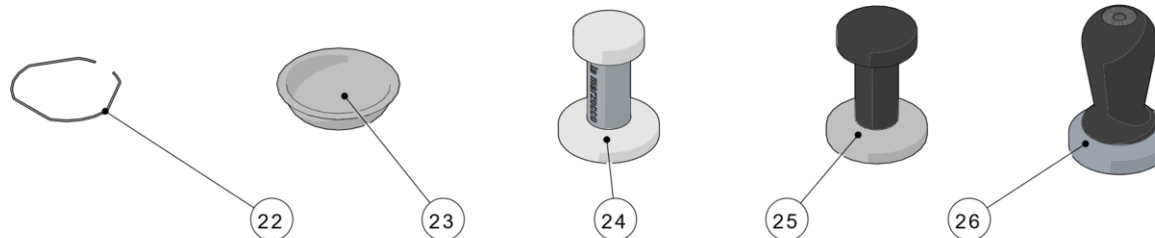

la marzocco

handmade in florence

FILTERS AND PORTAFILTERS

FOR LA MARZOCO SWIFT GRINDER

RIDGELESS

STANDARD VERSION

X - TESTED & CERTIFIED

la marzocco