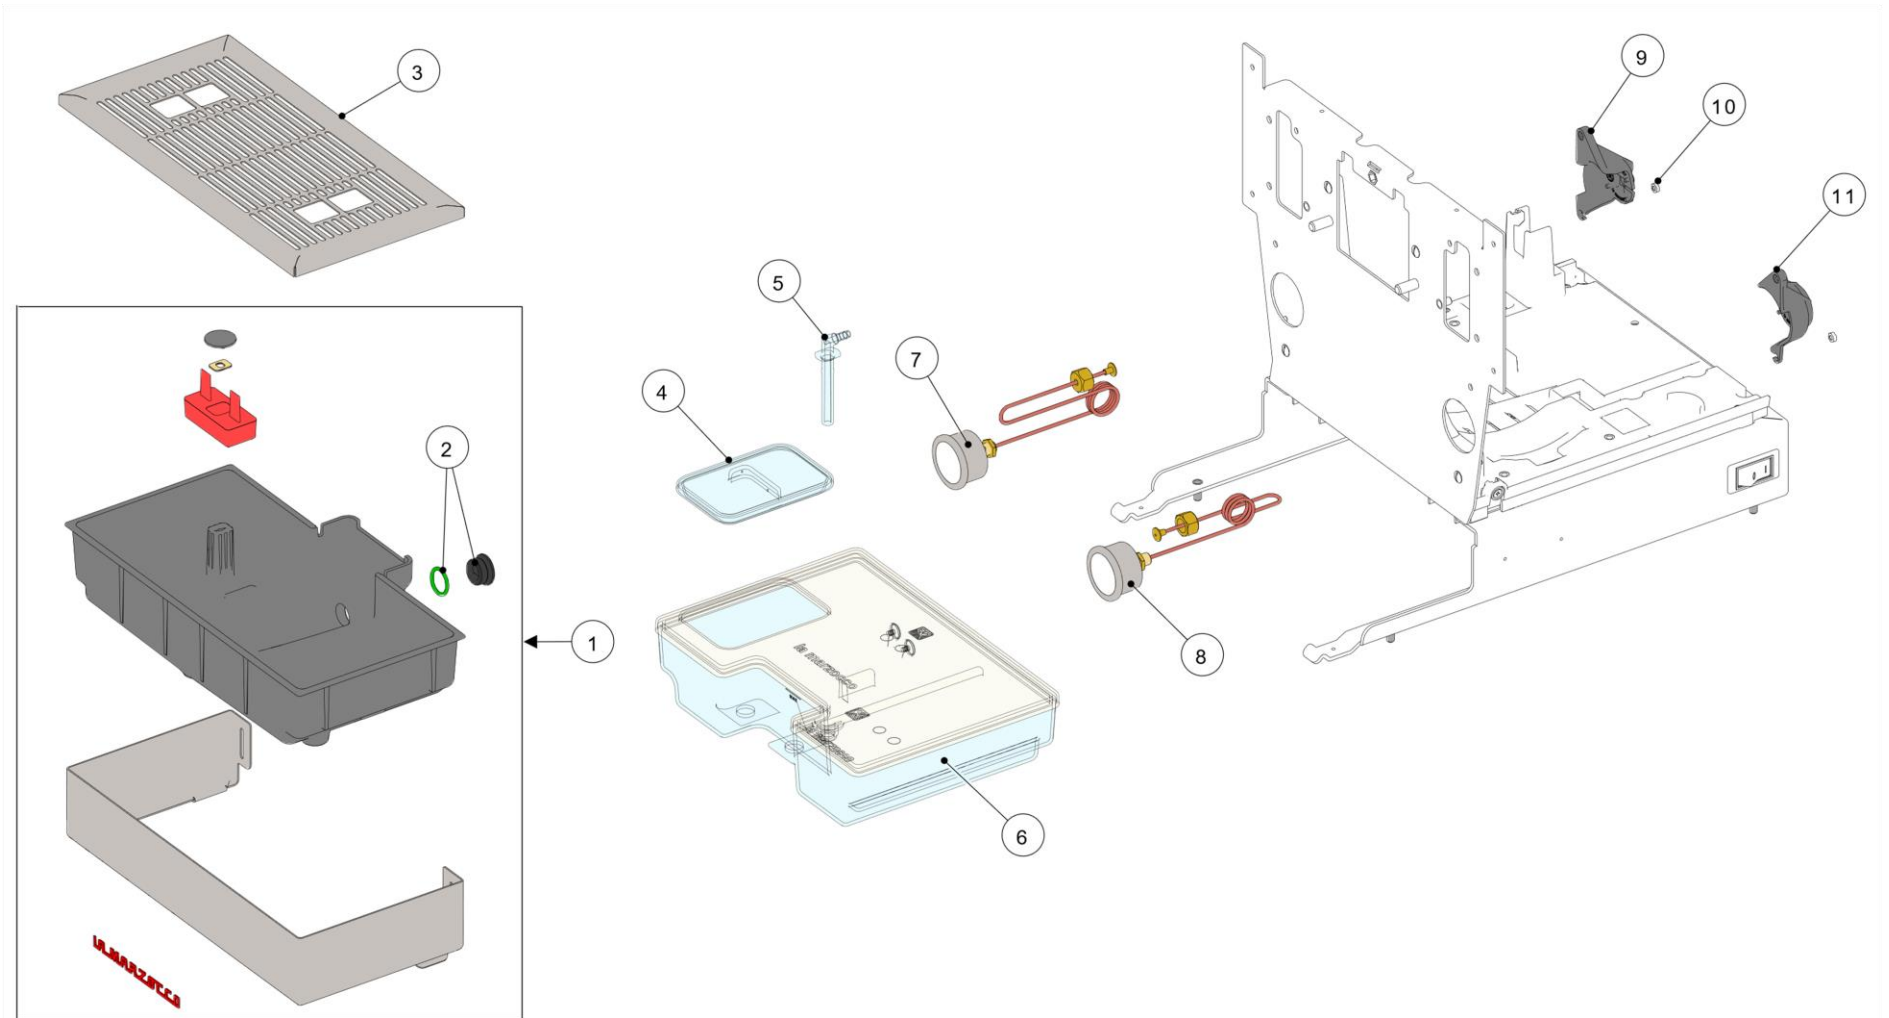

la marzocco

handmade in florence

DRAIN BOX/WATER RESERVOIR ASSEMBLY