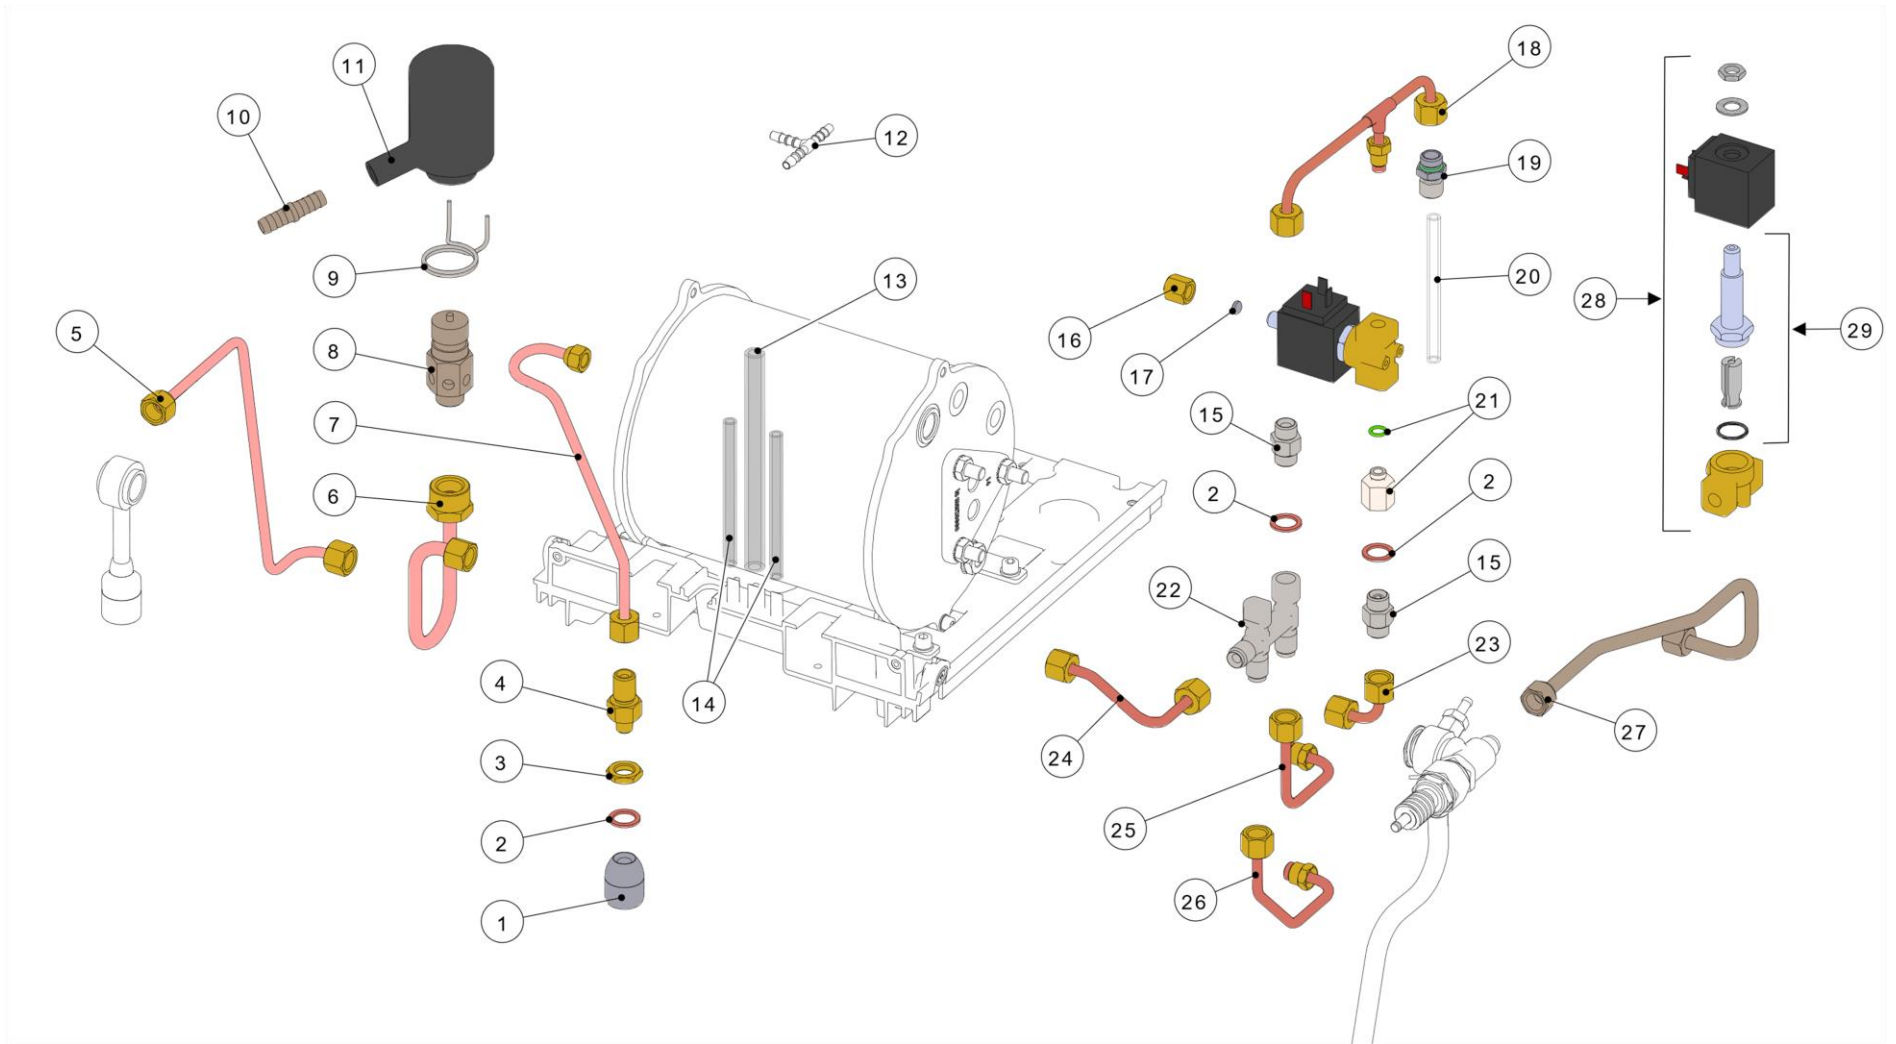

la marzocco

handmade in florence

WATER MOTOR PUMP ASSEMBLY

la marzocco

handmade in florence

WATER MOTOR PUMP ASSEMBLY

Item	Part number	Description
0001	DADOINOXM4	NUT M4 H3 WR? S/S A2
0002	E.7.025	MOTOR 110V FOR PUMP 70L/H LMR
0003	E.2.014	GROMMET FOR PUMP MOTOR GS3
0004	F.2.020	ANTI-VIBRATION ADAPTER KIT FOR PUMP
0005	L290/C	PUMP CLAMP
0006	E.3.003.01	PUMP GS3 70 l/h S/S
0007	F.1.280	BOCCOLA 08,5 H9,5 POM C
0008	F.2.086	GOMMINO 16x8x12x1
0009	H.1.021	O-RING 1,78x4,47 EPDM 70 ShA
0010	L100/D	WASHER 10X14X1,5 COPPER
0011	L180/1	WASHER 22X17X1,5 COPPER
0012	A.5.198	BARB FITTING G3/8M WR19 S/S
0013	A.5.107	FITTING G3/8M-G1/4F WR19 S/S
0014	A.2.128	ELBOW FITTING WITH NUT 06 G1/4M BRAS TR.
0015	A.5.200	FITTING BYPASS JOINT
0016	F.3.168	BASE BYPASS SETTING SHAFT

la marzocco

handmade in florence

HYDRAULIC ASSEMBLY

la marzocco

handmade in florence

HYDRAULIC ASSEMBLY

Item	Part number	Description
0001	L160/3.02	HOT WATER SPOUT G1/8 TREATED
0002	L100/1A	WASHER 13,5 X 19 X 1,5 COPPER
0003	L146	NUT G1/4H4,5WR19BRASS
0004	A.1.031	FITTING G1/8M-G1/4MWR18H40BRASS
0005	T.1.339	TUBE STEAM BOILER-HOT WATER VALVE
0006	T.1.325	TUBE STEAM BOILER-SAFETY VALVE LMR
0007	T.1.324	TUBE BREWING SOLENOID VALVE-DRAIN
0008	B.2.025	SAFETY VALVE G3/82,5 BAR TEA
0009	1.8.003	MOLLA A TORSIONE 2,5X32
0010	A.2.122	HOSE HOLDER D10e BRASS TR.
0011	F.2.062	SAFETY VALVE CLOSURE
0012	A.7.001.01	HOSE CONNECTOR TEE-SHAPE D6,3 Di4 PVDF
0013	T.4.002	10x14 TRANSPARENT SILICONE TUBE
0014	T.4.001	ANTISUCTION VALVE SILICONE TUBE
0015	B.2.027	CHECK VALVE H27,5
0016	L134	FITTING G1/8 FH14 WR14 D4 BRASS
0017	L134/4	FERRULE BLIND 8X4 TREATED
0018	T.1.326	TUBE RAPID FIT-INLET VALVE-CHECK V
0019	A.5.189	STRAIGHT FITTING WITH NUT 06 G1/4M SIS
0020	T.3.007	PFA TUBE 6mm-4mm
0021	A.5.166	PROLUNGA INOX 1/8-1/4 ORING VITON