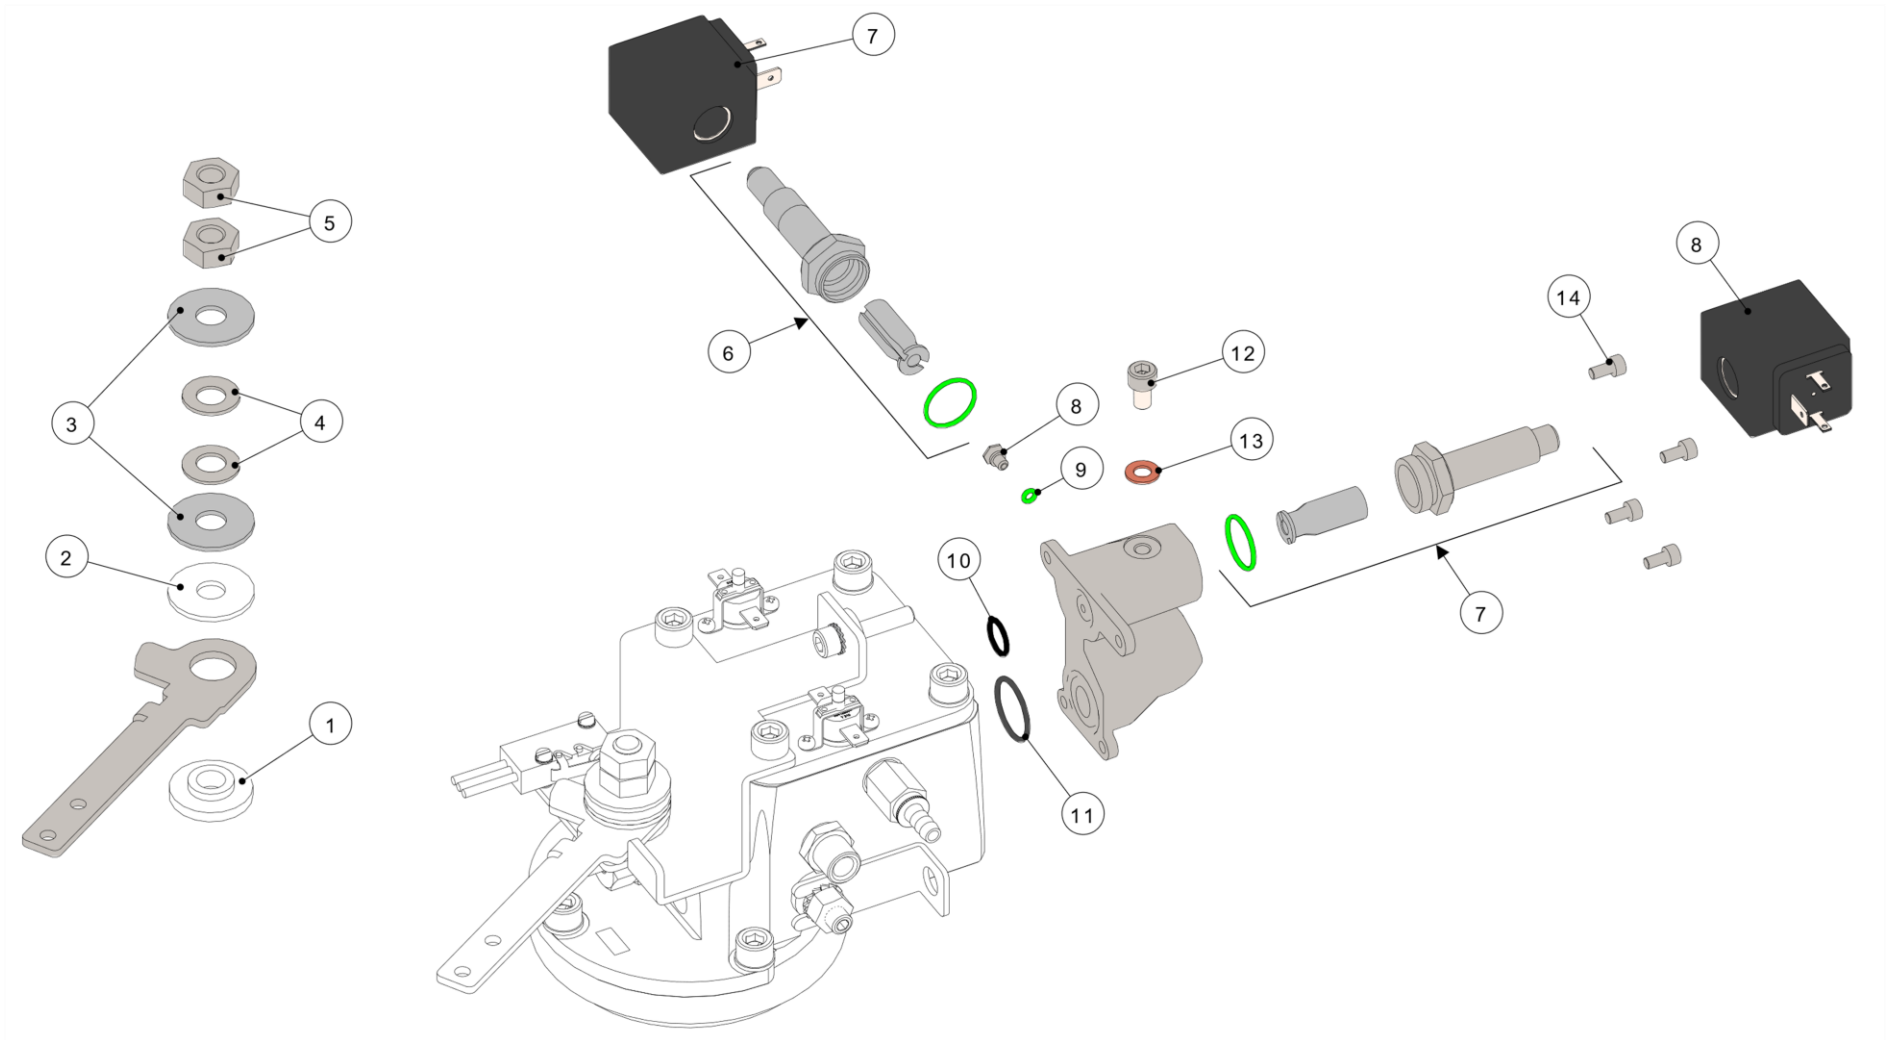

la marzocco

handmade in florence

COFFEE BOILER ASSEMBLY