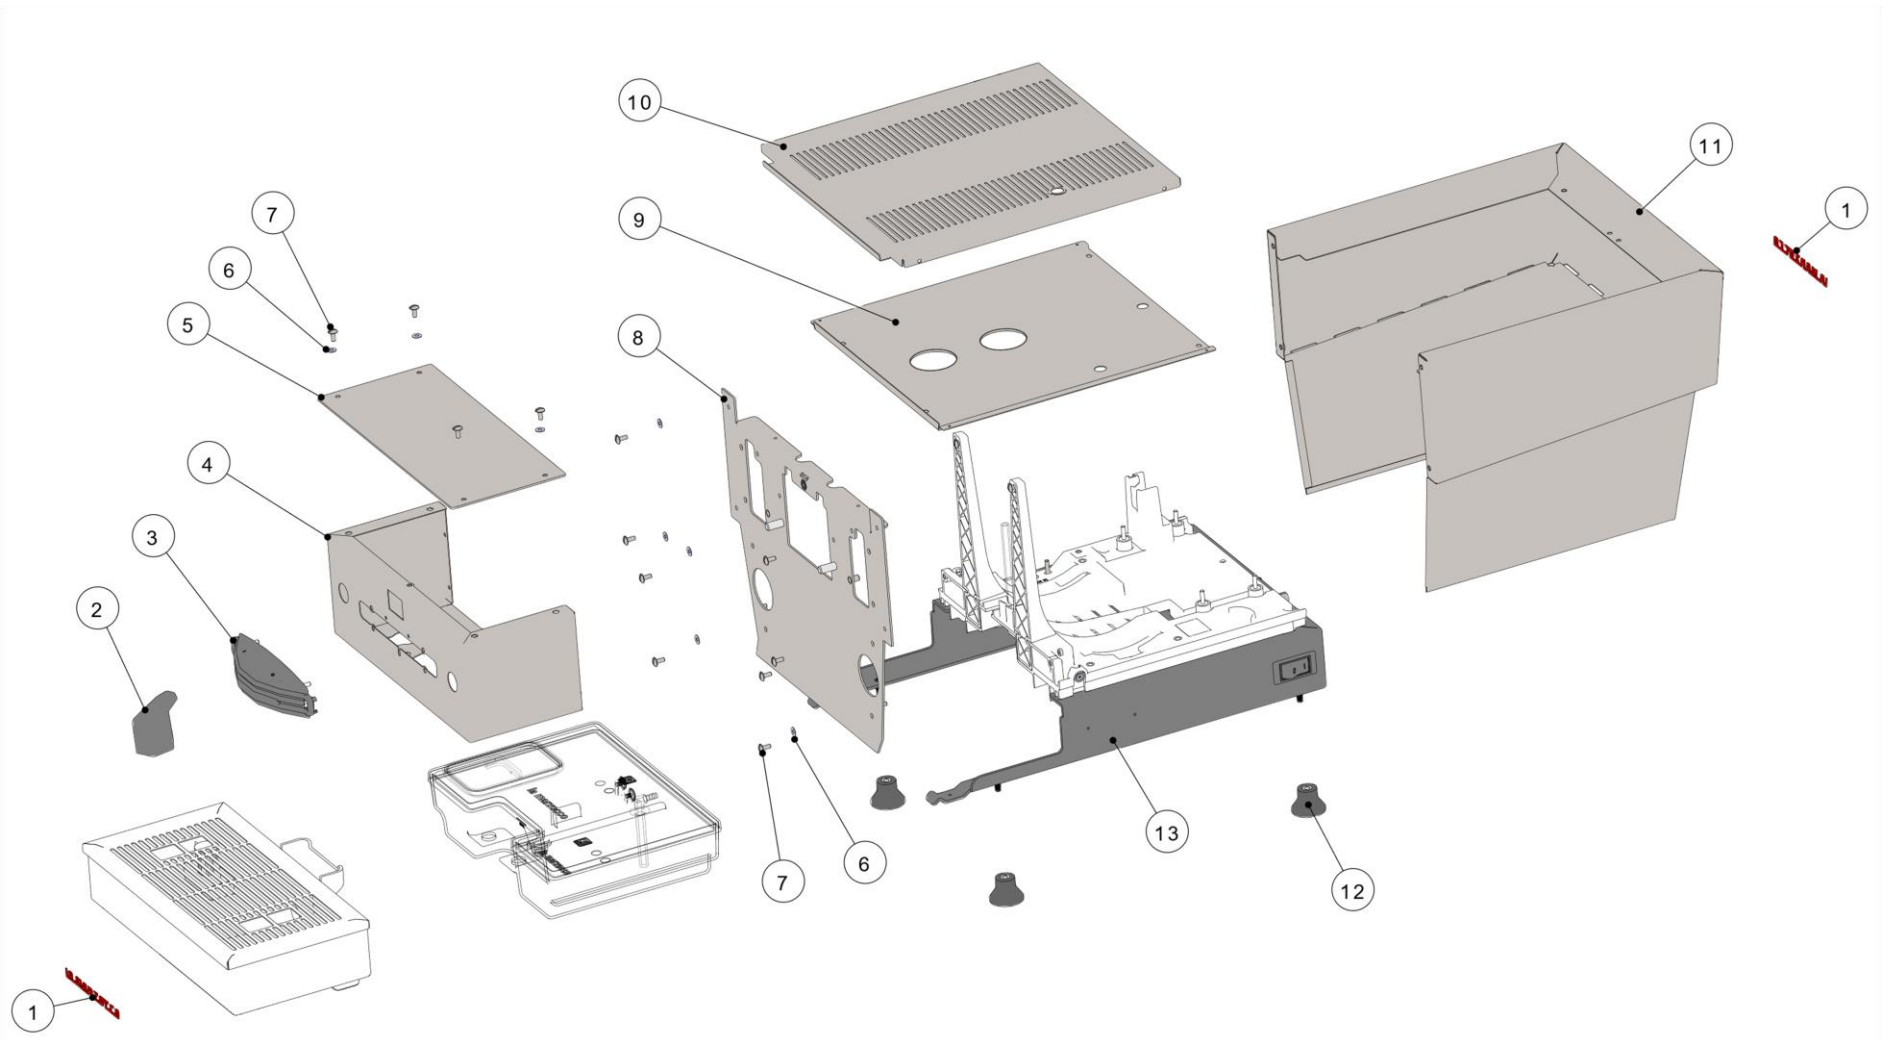

parts catalog linea mini (mi)

la marzocco
handmade in florence

la marzocco
handmade in florence

INDEX

	Pag.	Ver.
Specifications	4	1.0
Body Panel Assembly	6	1.0
Drain Box / Water Reservoir Assembly	9	1.0
Steam and Hot Water Assembly	11	1.0
Water Motor Pump Assembly	14	1.0
Hydraulic Assembly	16	1.0
Coffee Boiler Assembly	23	1.0
Body Panel Assembly	29	1.0
Electrical System	31	1.0
Filters and Portafilters	33	1.0
Hoses and Accessories	38	1.0
Water Supply Connection	40	1.0

la marzocco

handmade in florence

SPECIFICATIONS

la marzocco

handmade in florence

SPECIFICATIONS

Width (cm/in)	36 / 14
Depth (cm/in)	54 / 21.3
Height (cm/in)	38 / 15
Weight (kg/lbs)	30 / 66
Voltage (VAC)	120 single ph
Wattage (max)	1800
Coffee Boiler Capacity (liters)	.17
Steam Boiler Capacity (liters)	3

la marzocco

handmade in florence

BODY PANEL ASSEMBLY

la marzocco

handmade in florence

BODY PANEL ASSEMBLY

Item	Part number	Description
0001	D.4.059	RED LOGO LINEA MINI
0002	C.2.080	PADDLE HANDLE LMR
0003	C.2.079	PADDLE FRONT FRAME LMR PAINTED
0004	C.1.748.63	PANEL FRONT LMR SKY BLUE
0004	C.1.748.54	PANEL FRONT LINEA MINI RED
0004	C.1.748.60	PANEL FRONT LMR BLACK
0004	C.1.748.71	PANEL FRONT LMR RAL9006
0004	C.1.748.56	PANEL FRONT LMR YELLOW
0004	C.1.748	PANEL FRONT LMR
0005	C.1.743.63	COVER GROUP LMR SKY BLUE
0005	C.1.743.54	COVER GROUP LMR RED
0005	C.1.743.60	COVER GROUP LMR MATTE BLACK
0005	C.1.743.71	COVER GROUP LMR RAL 9600
0005	C.1.743.56	COVER GROUP LMR YELLOW
0005	C.1.743.62	COVER GROUP LMR WHITE
0005	C.1.743	COVER GROUP LMR
0006	I.1 .099	SCREW M4X10 MUSHROOM SLOTTED HEAD S/S
0007	I.6.024	WASHER NO ANTI-SCRATCH
0008	C.1.753	PANELBODYFRAMEFRONTLMR
0008	C.1.753.71	PANEL BODY FRAME FRONT LMR RAL9006
0008	C.1.753.63	PANEL BODY FRAME FRONT LMR SKY BLUE