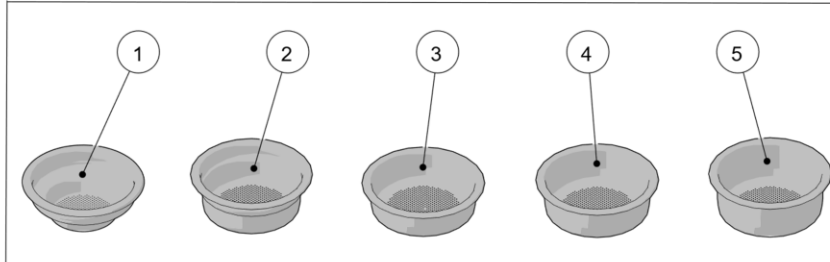

la marzocco

handmade in florence

FILTERS AND PORTAFILTERS

FOR LA MARZOCO SWIFT GRINDER