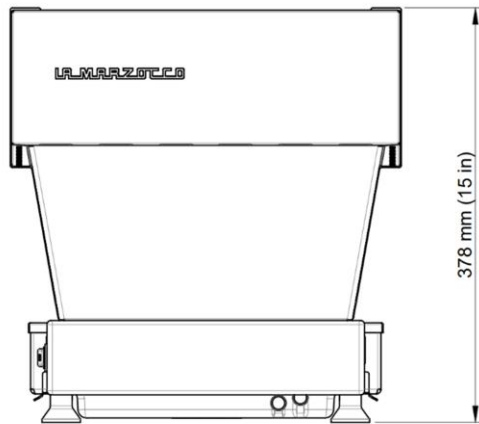

parts catalog linea mini (mi)

la marzocco
handmade in florence

la marzocco
handmade in florence

INDEX

	Pag.	Ver.
Specifications	4	1.0
Body Panel Assembly	6	1.0
Drain Box / Water Reservoir Assembly	9	1.0
Steam and Hot Water Assembly	11	1.0
Water Motor Pump Assembly	14	1.0
Hydraulic Assembly	16	1.0
Coffee Boiler Assembly	23	1.0
Body Panel Assembly	29	1.0
Electrical System	31	1.0
Filters and Portafilters	33	1.0
Hoses and Accessories	38	1.0
Water Supply Connection	40	1.0

la marzocco

handmade in florence

SPECIFICATIONS

la marzocco

handmade in florence

SPECIFICATIONS

Width (cm/in)	36 / 14
Depth (cm/in)	54 / 21.3
Height (cm/in)	38 / 15
Weight (kg/lbs)	30 / 66
Voltage (VAC)	120 single ph
Wattage (max)	1800
Coffee Boiler Capacity (liters)	.17
Steam Boiler Capacity (liters)	3