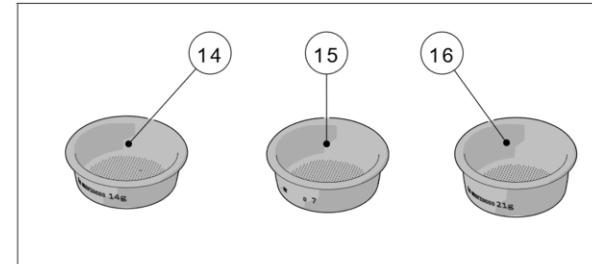

la marzocco

handmade in florence

FILTERS AND PORTAFILTERS

FOR LA MARZOCO SWIFT GRINDER

RIDGELESS

STANDARD VERSION

X - TESTED & CERTIFIED