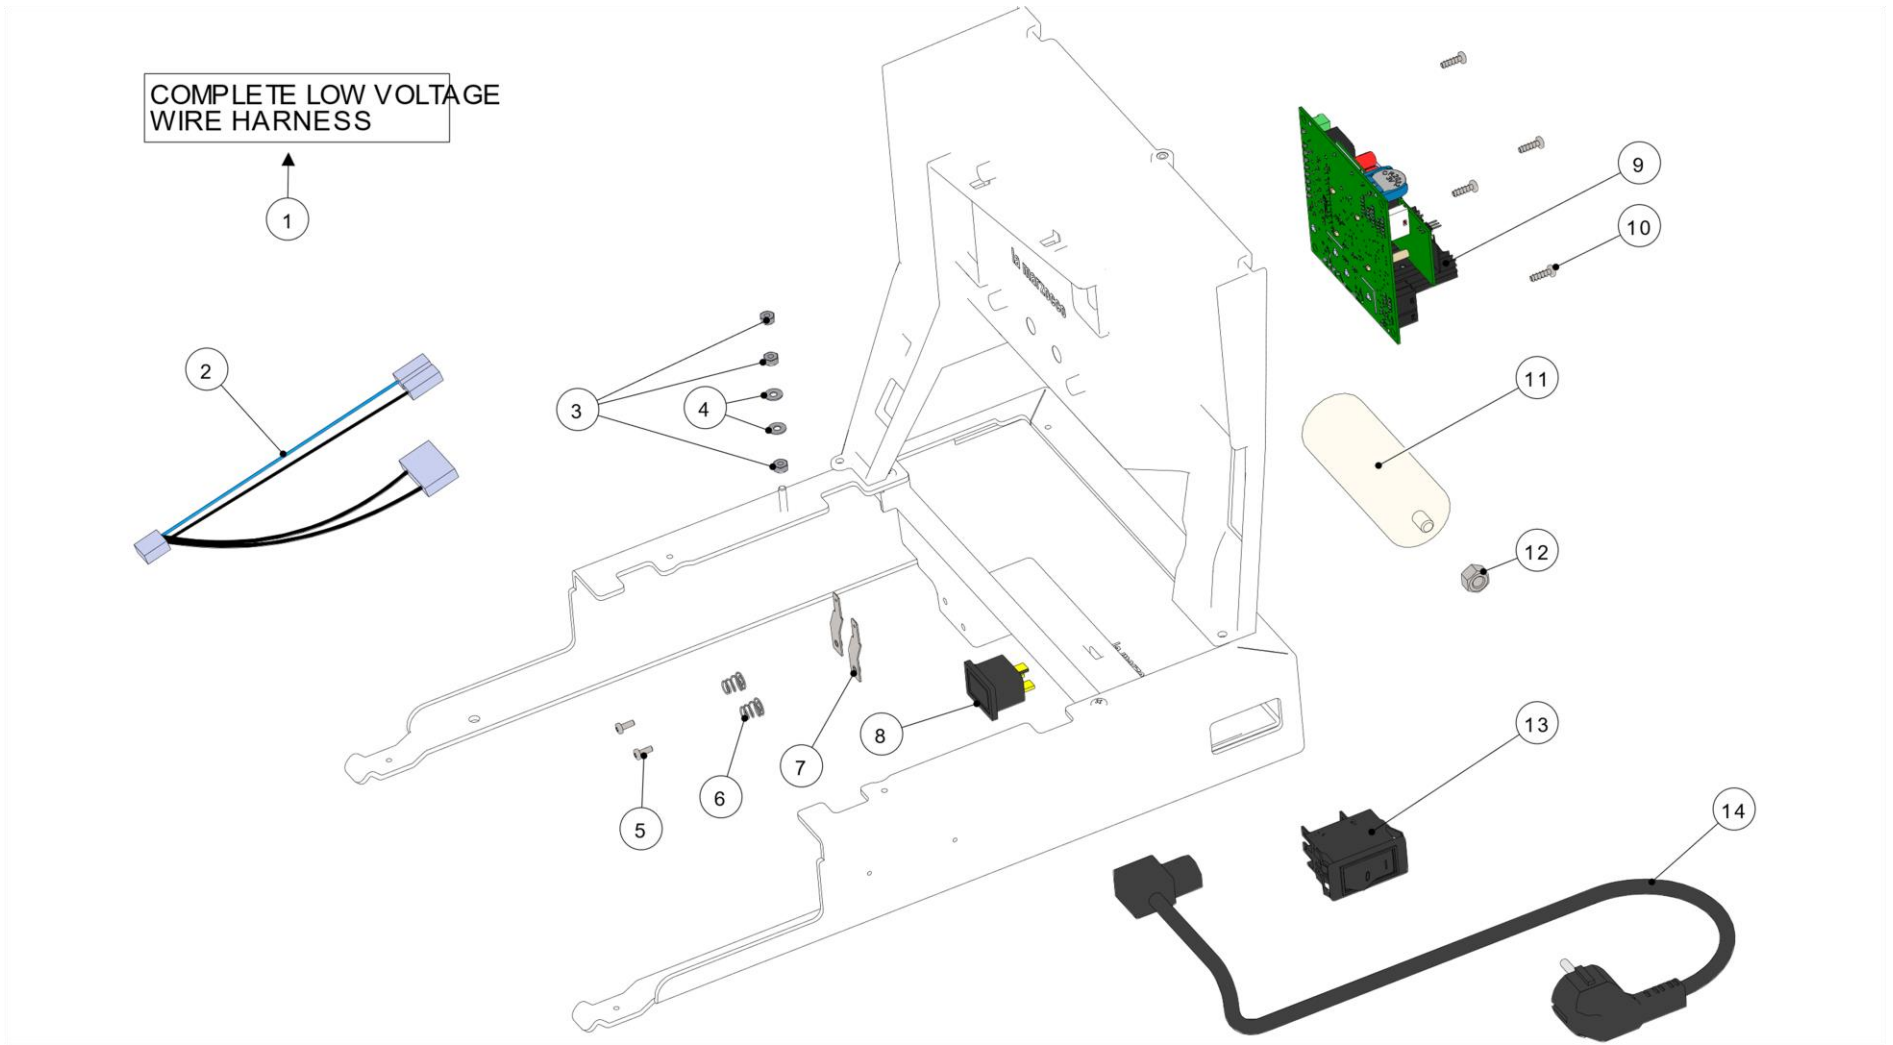

la marzocco

handmade in florence

ELECTRICAL SYSTEM