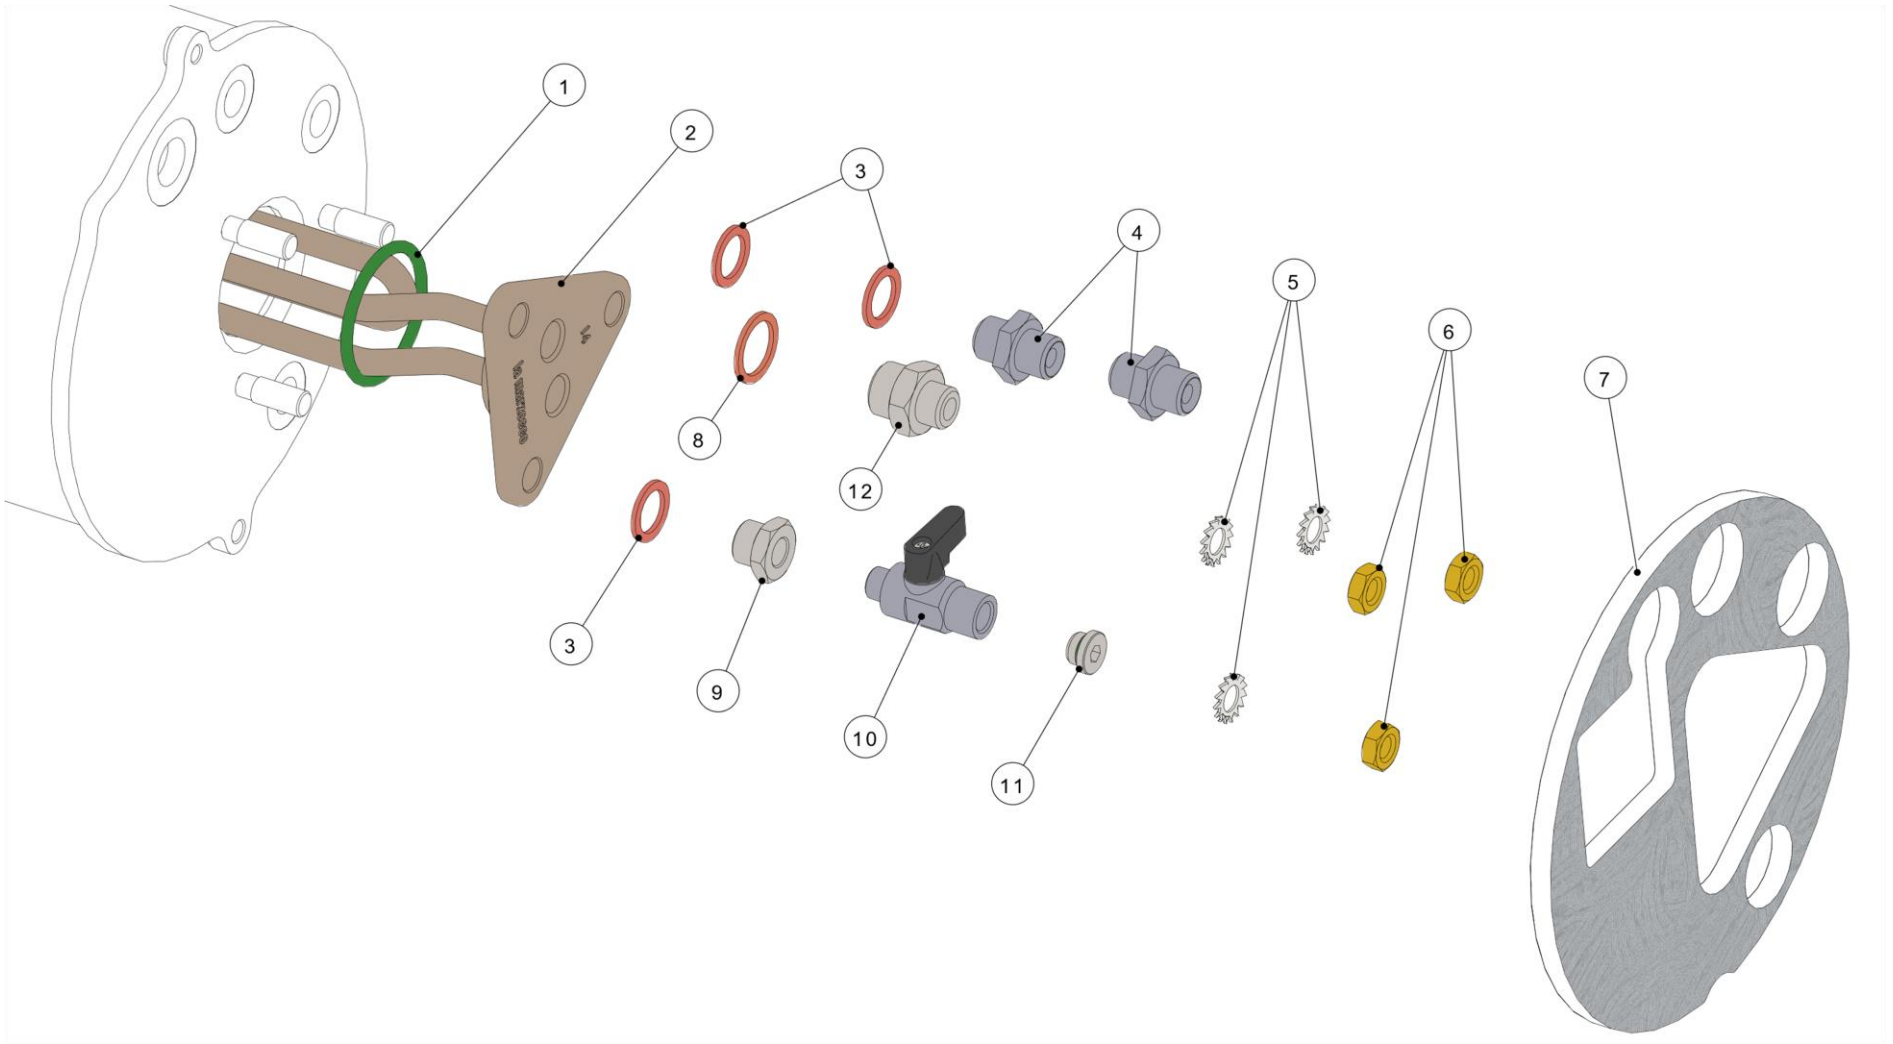

la marzocco

handmade in florence

HYDRAULIC ASSEMBLY