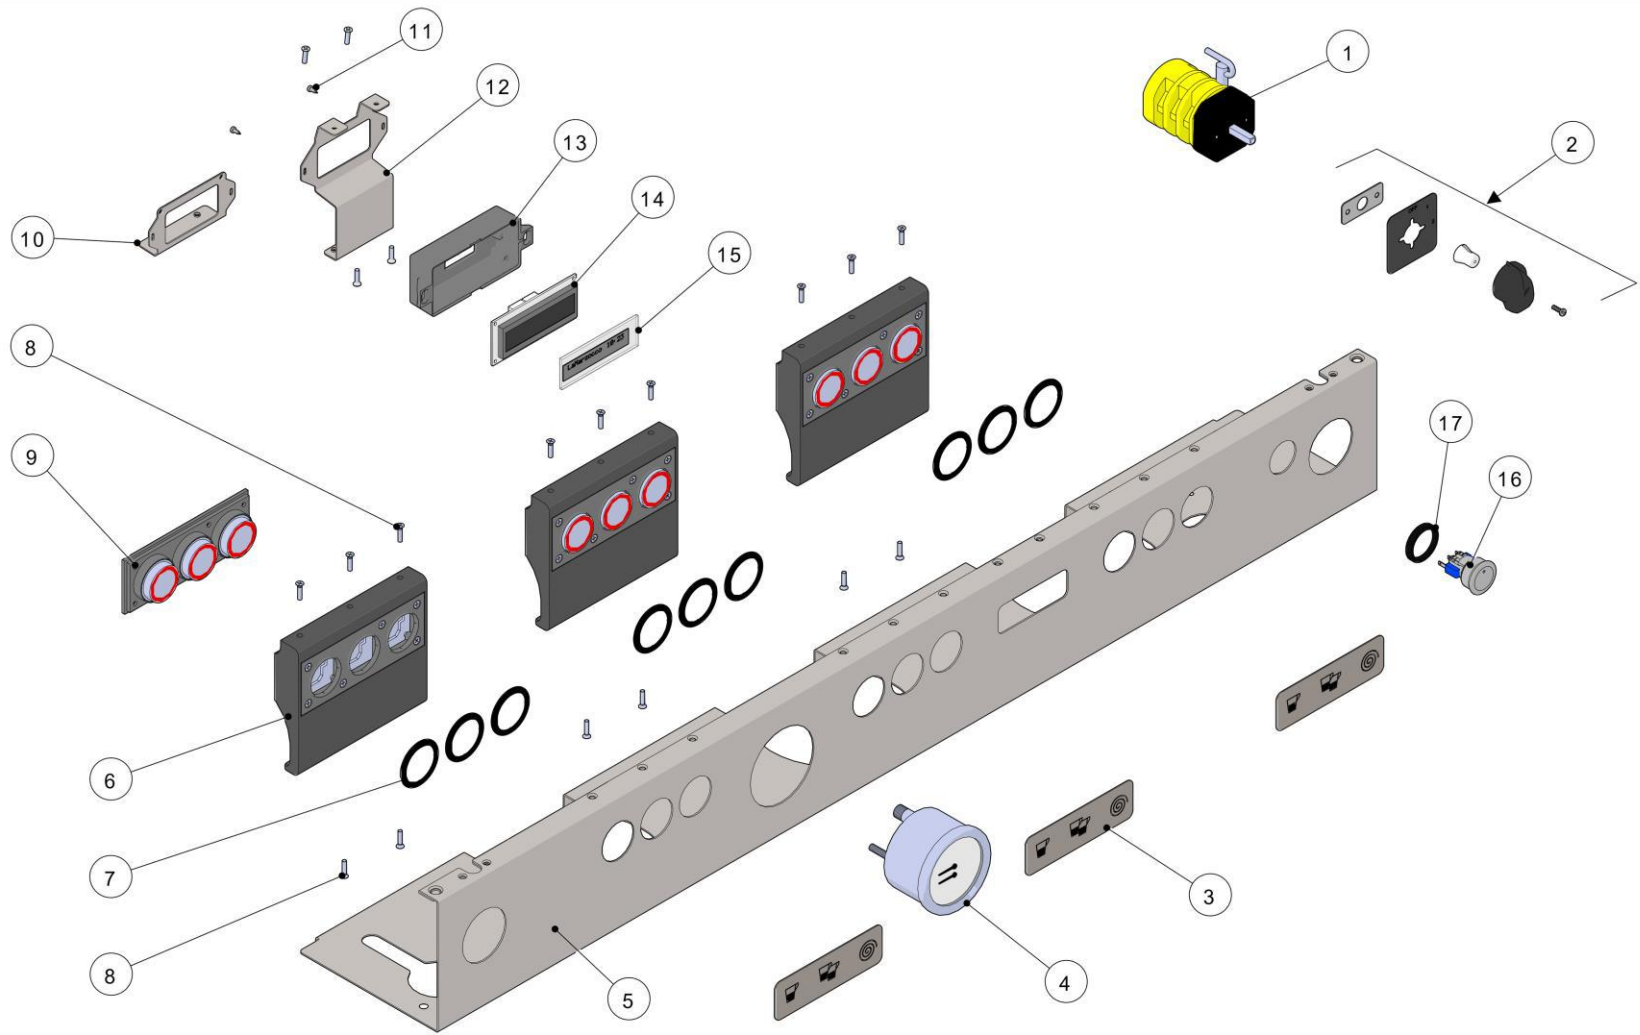

la marzocco

handmade in florence

CONTROL PANEL ASSEMBLY