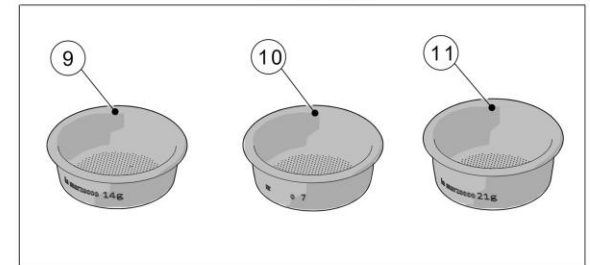

la marzocco

handmade in florence

PORTAFILTER ASSEMBLY

FIXED SPOUT

RIDGELESS

X - TESTED & CERTIFIED

la marzocco

handmade in florence