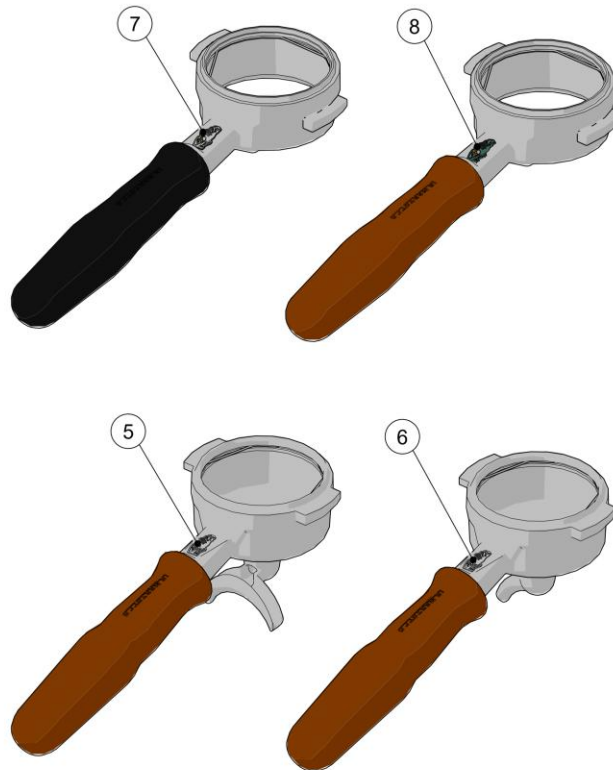

la marzocco

handmade in florence

ELECTRICAL SYSTEM

1
COMPLETE LOW VOLTAGE
WIRING HARNESS

la marzocco

handmade in florence

ELECTRICAL SYSTEM

Item	Part number	Description
0001	E.4.155	WIRING HARNESS LINEA PB 2AV LOW VOLTAGE
0001	E.4.170	WIRING HARNESS LINEA PB 2MP LOW VOLTAGE
0001	E.4.157	WIRING HARNESS LINEA PB 3AV LOW VOLTAGE
0001	E.4.172	WIRING HARNESS LINEA PB 3MP LOW VOLTAGE
0001	E.4.176	WIRING HARNESS LINEA PB 4AV LOW VOLTAGE
0002	F.1.044	LINEA PB ELECTRONIC BOARD BOX COVER
0003	E.1.023.03	UNIVERSAL BOARD
0004	E.1.025.03	LINEA PB BOARD
0005	F.1.043	LINEA PB ELECTRONIC BOARD BOX
0006	E.4.298	GATEWAY CONNECTION WIRING 1250MM
0007	E.8.006.02	INTERNAL BOX GATEWAY IOT
0008	E.2.108	POWER SUPPLY 24V 15W 100-240V
0009	E.4.334	GATEWAY POWER CABLE FOR RETROFIT

la marzocco

handmade in florence

PORTAFILTER ASSEMBLY

la marzocco

handmade in florence

PORTAFILTER ASSEMBLY

Item	Part number	Description
0007	L111/2NAC	PORTAFILTER DOUBLE SPOUT
0008	A.5.014.01	DOUBLE SPOUT S/S
0009	H.1.017	O-RING 3,53X9,12 EPDM 70 SH
0009	H.1.017.02	O-RING 3,37X9,21 EPDM
0010	L111/SS.R	CUP PORTAFILTER S/S WITH HANDLE
0011	L111/1AC	PORTAFILTER SINGLE SPOUT
0012	A.5.013.01	SINGLE SPOUT S/S
0013	L115/A	FILTER 1 CUP
0014	L115/A/S	SINGLE FILTER
0015	5.128	19mm SWIFT FILTER BASKET
0016	5.127	22mm SWIFT FILTER BASKET
0017	5.133	TRIPLE SWIFT FILTER BASKET
0018	F.3.029.GR	FILTER 7 GR STANDARD
0019	F.3.053	FILTER 7 GR STANDARD ITALY
0020	F.3.150	FILTER 8 GR STANDARD
0021	F.3.134	FILTER 9 GR STANDARD
0022	F.3.028.01	FILTER 14 GR STANDARD
0023	F.3.027.01	FILTER 17 GR STANDARD
0025	F.3.026.01	FILTER 21 GR STANDARD
0026	L113	SPRING D WIRE1,1 S/S FILTER LOCK
0027	L115/C	BLIND FILTER
0028	F.3.045	S/S-ALUMINUM SINGLE-DOUBLE TAMPER
0029	F.3.031.01	ANODIZED DOUBLE TAMPER S/S US VERSION

la marzocco

handmade in florence

PORTAFILTER ASSEMBLY

FIXED SPOUT

RIDGELESS

X - TESTED & CERTIFIED

la marzocco

handmade in florence