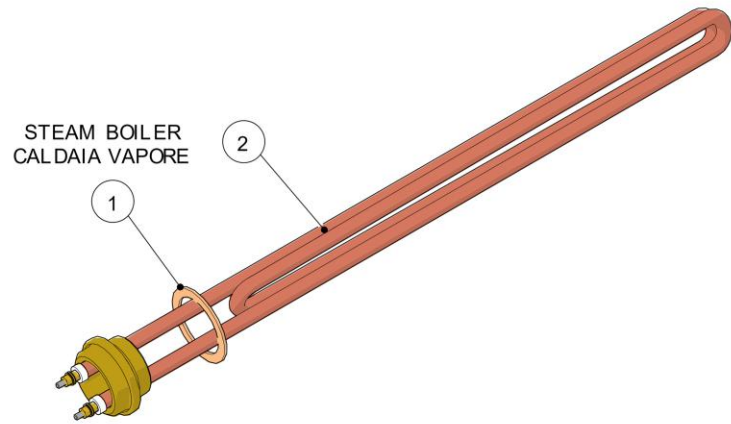

la marzocco

handmade in florence

HEATING ELEMENTS