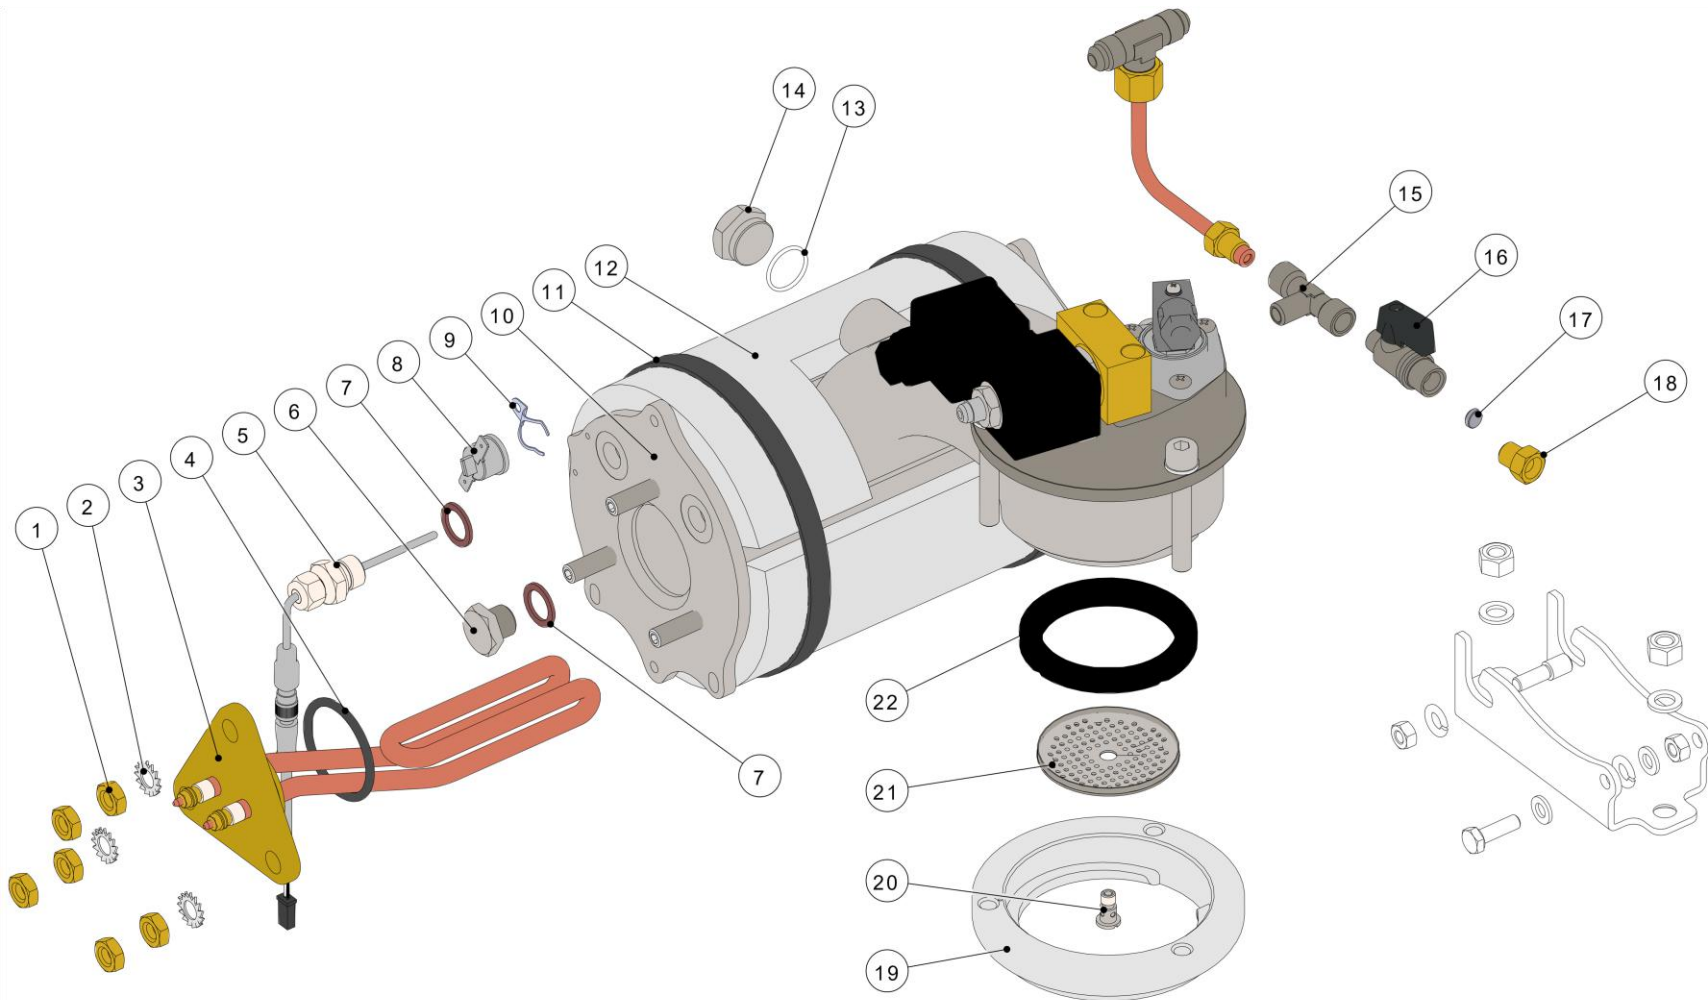

la marzocco

handmade in florence

X – VERSION – COFFEE BOILER ASSEMBLY