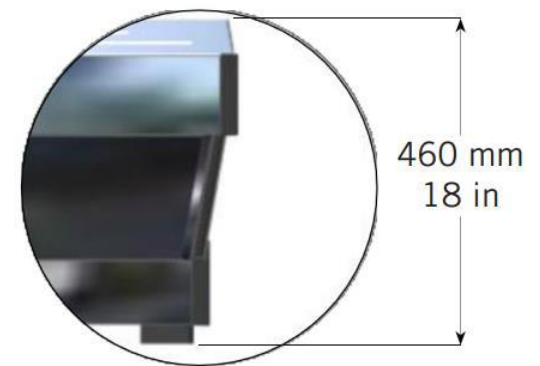

la marzocco

handmade in florence

SPECIFICATIONS

la marzocco

handmade in florence

SPECIFICATIONS

L	mm	710	950	1190
	in	27,95	37,4	46,85
Machine weight	Kg	61	77	117
	lb	134,5	170	258
Shipping weight	Kg	86	108	132
	lb	190	238	291
Electrical Voltage	VAC	200VAC Single/Three Phase	200VAC Single/Three Phase	200VAC Single/Three Phase
		220VAC Single/Three Phase	220VAC Single/Three Phase	220VAC Single/Three Phase
		380VAC Three Phase	380VAC Three Phase	380VAC Three Phase
Coffee Boiler Wattage	W	1400 Watts	1900 Watts	2800 Watts
Steam Boiler Wattage	W	3000 Watts	4000 Watts	5000 Watts
Total Wattage	W	4600 Watts	6100 Watts	8000 Watts
Required Available Amperage	A	25 amps (20 for Australia)	35 amps (32 for Australia)	45 amps (40 for Australia)
Coffee Boiler Capacity	liters	3,4	5,0	6,8
Steam Boiler Capacity (liters)	liters	7,0	11,0	15,0
Total Capacity (liters)	liters	10,4	16,0	21,8
Machine configuration		2GR	3GR	4GR