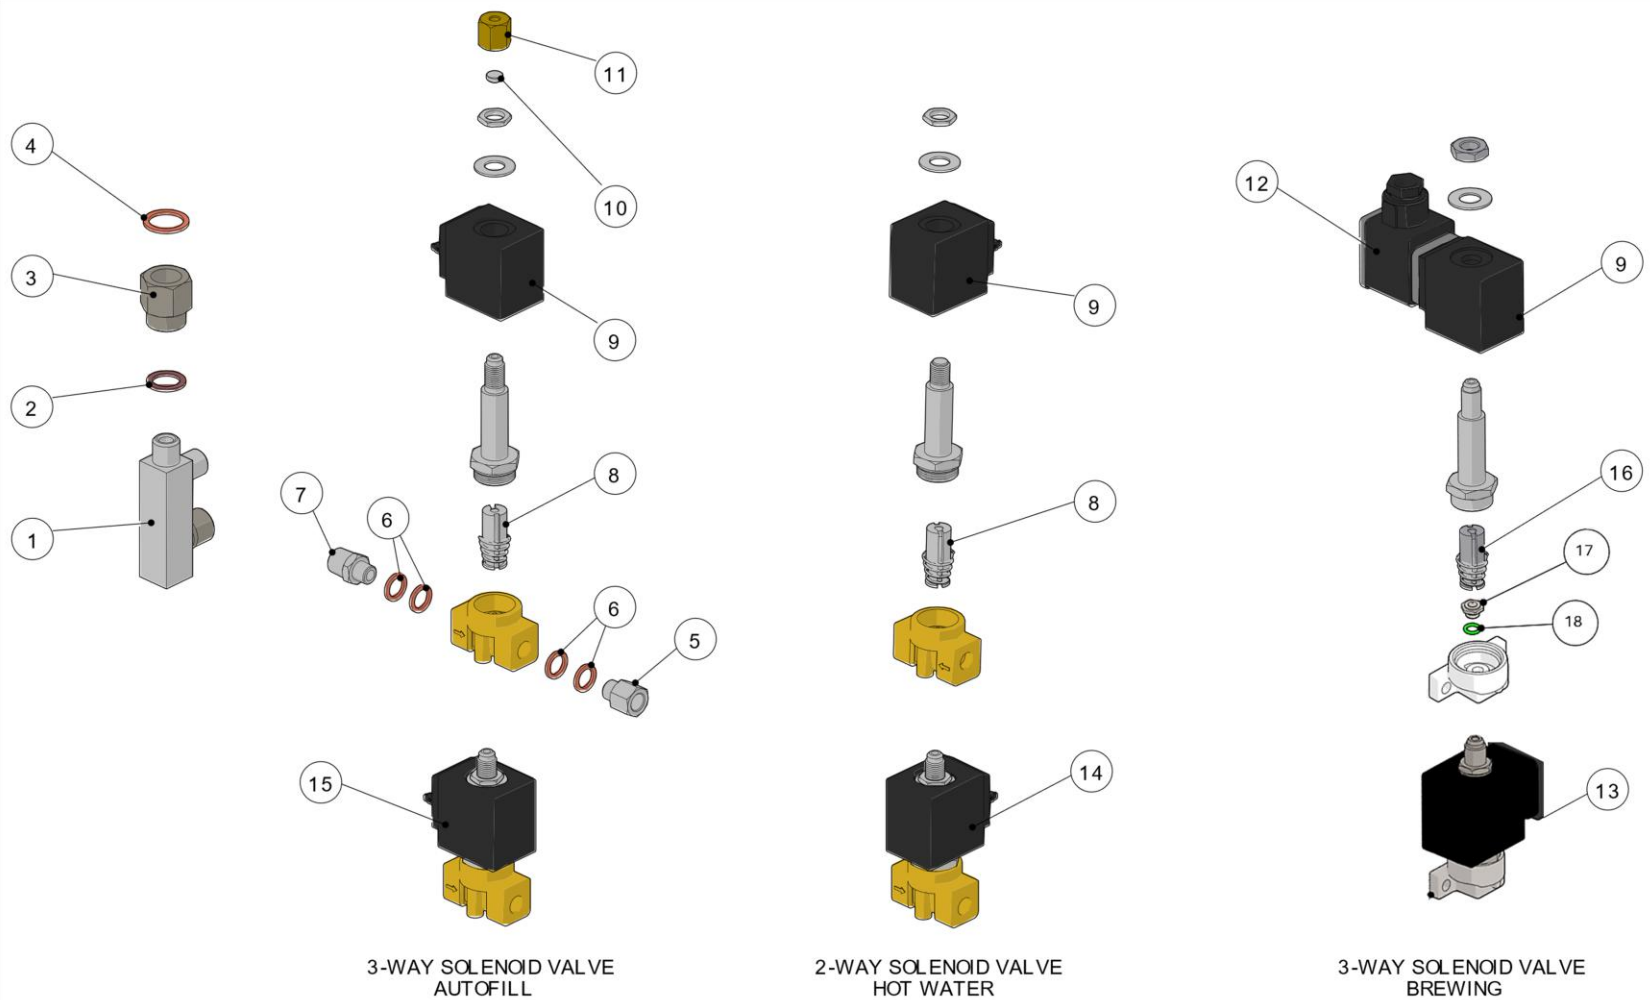

la marzocco

handmade in florence

FITTINGS AND VALVES