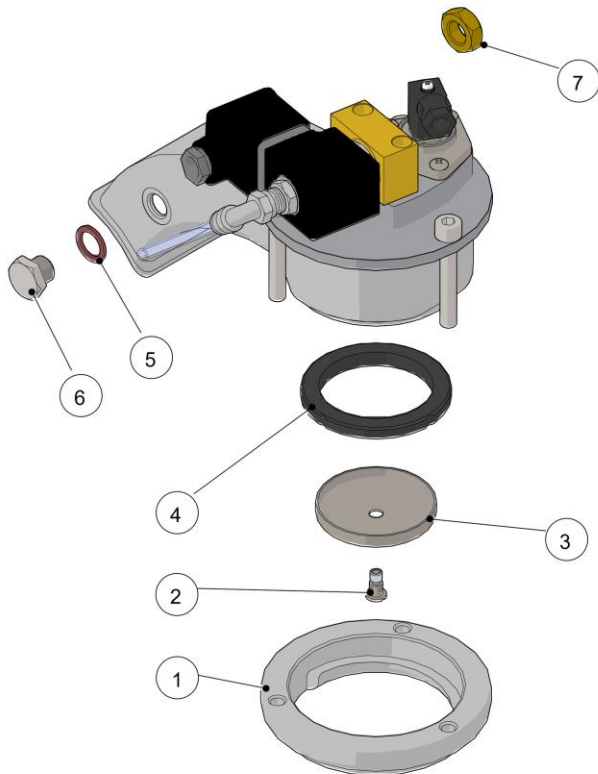

la marzocco

handmade in florence

COFFEE BOILER - GROUP