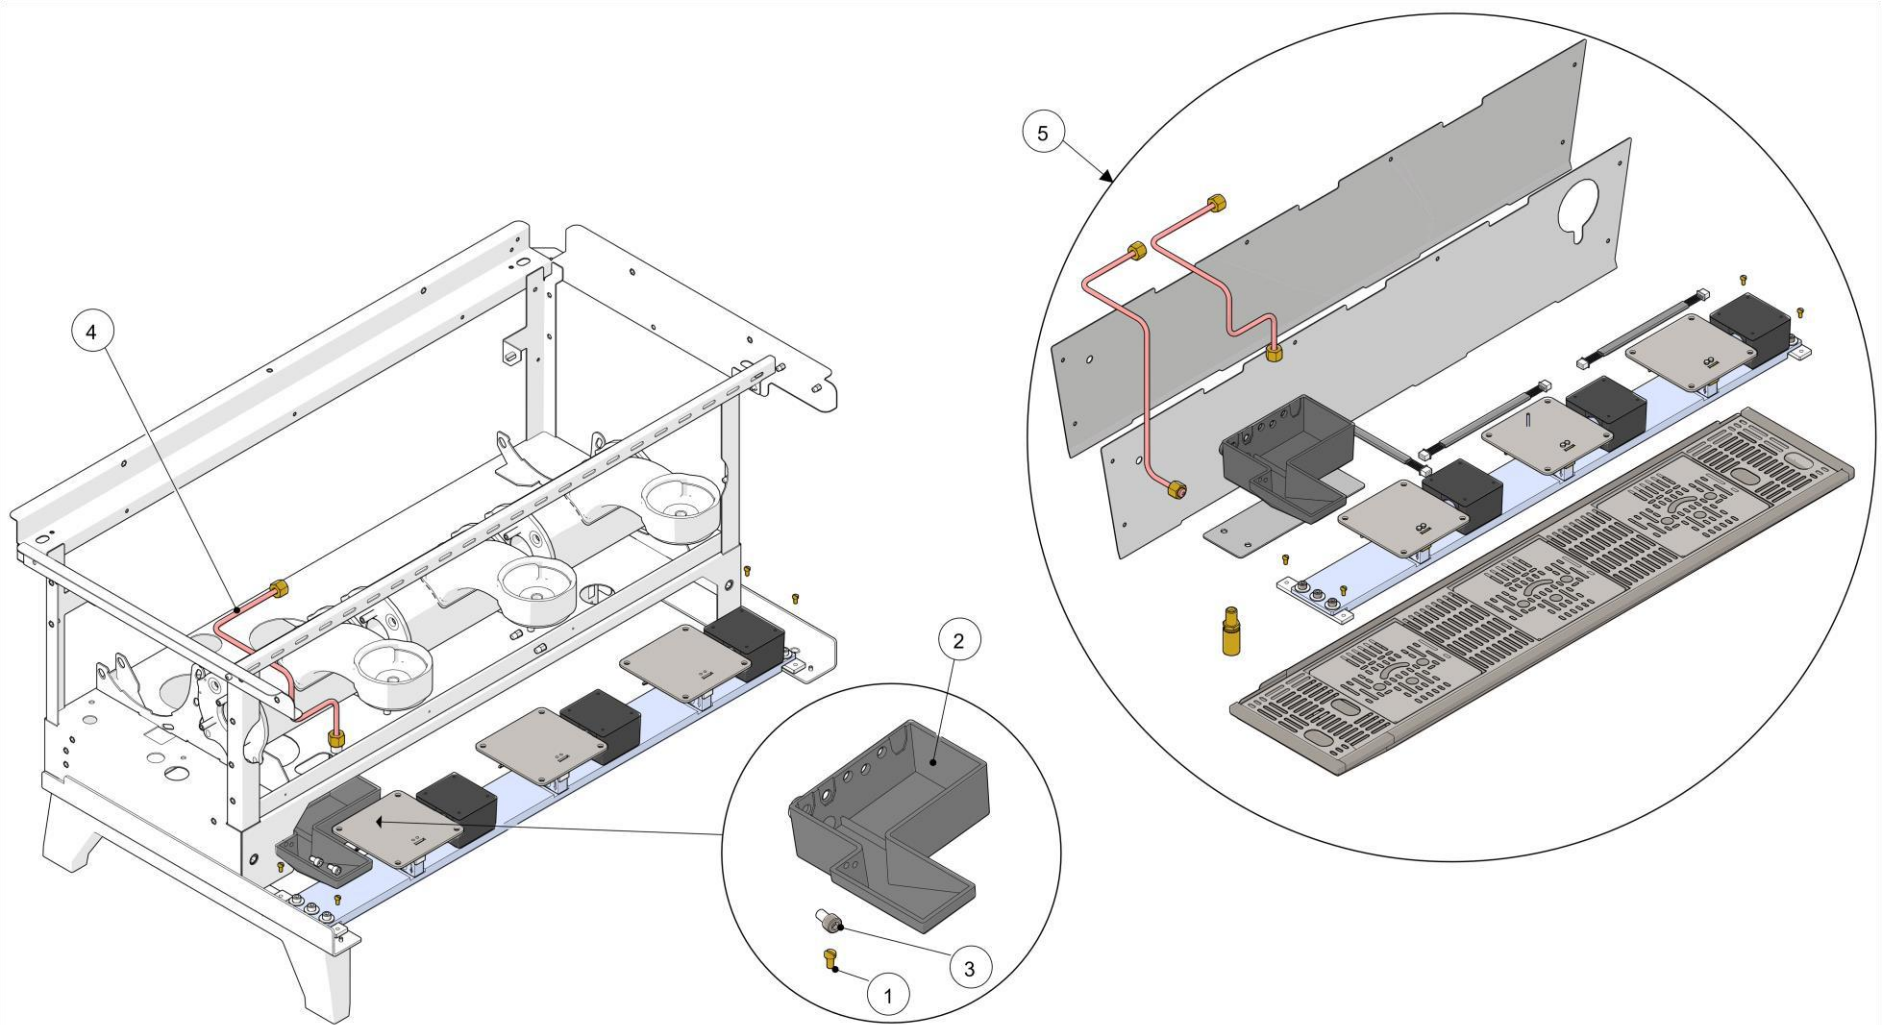

la marzocco

handmade in florence

SCALES VERSION – HYDRAULIC ASSEMBLY