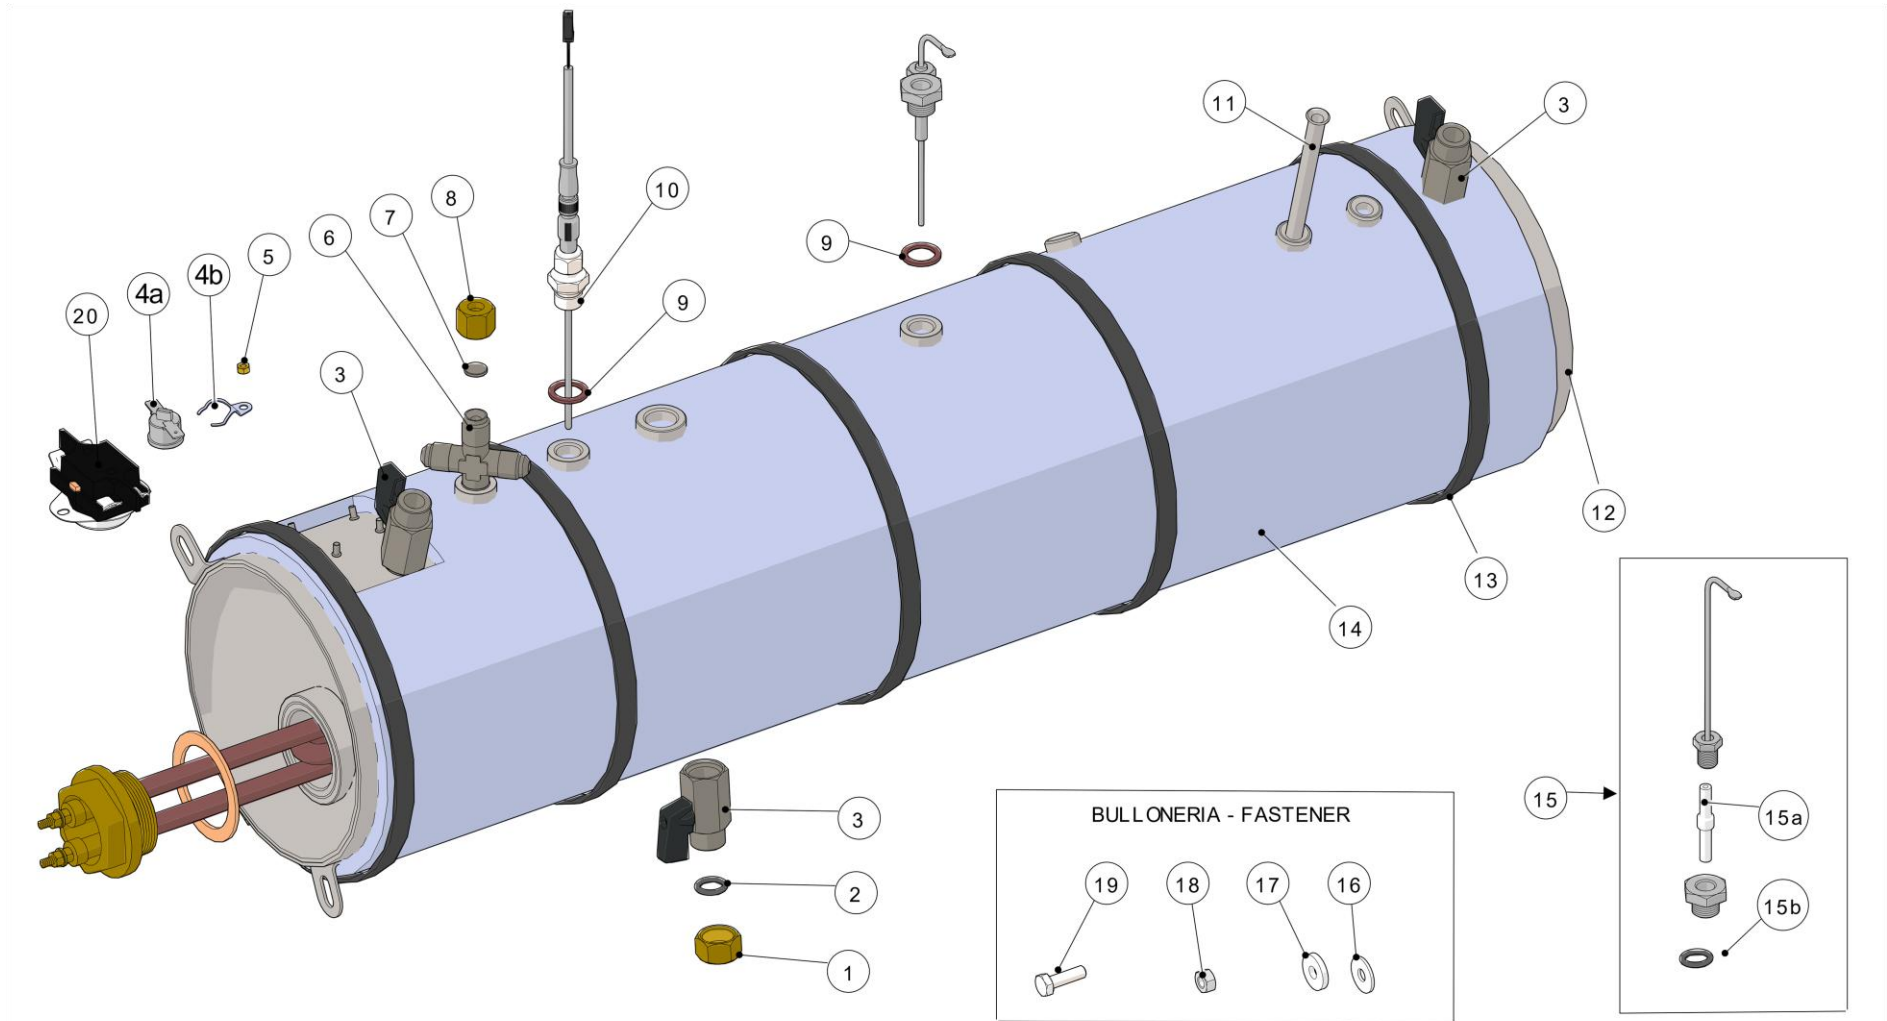

la marzocco

handmade in florence

STEAM BOILER