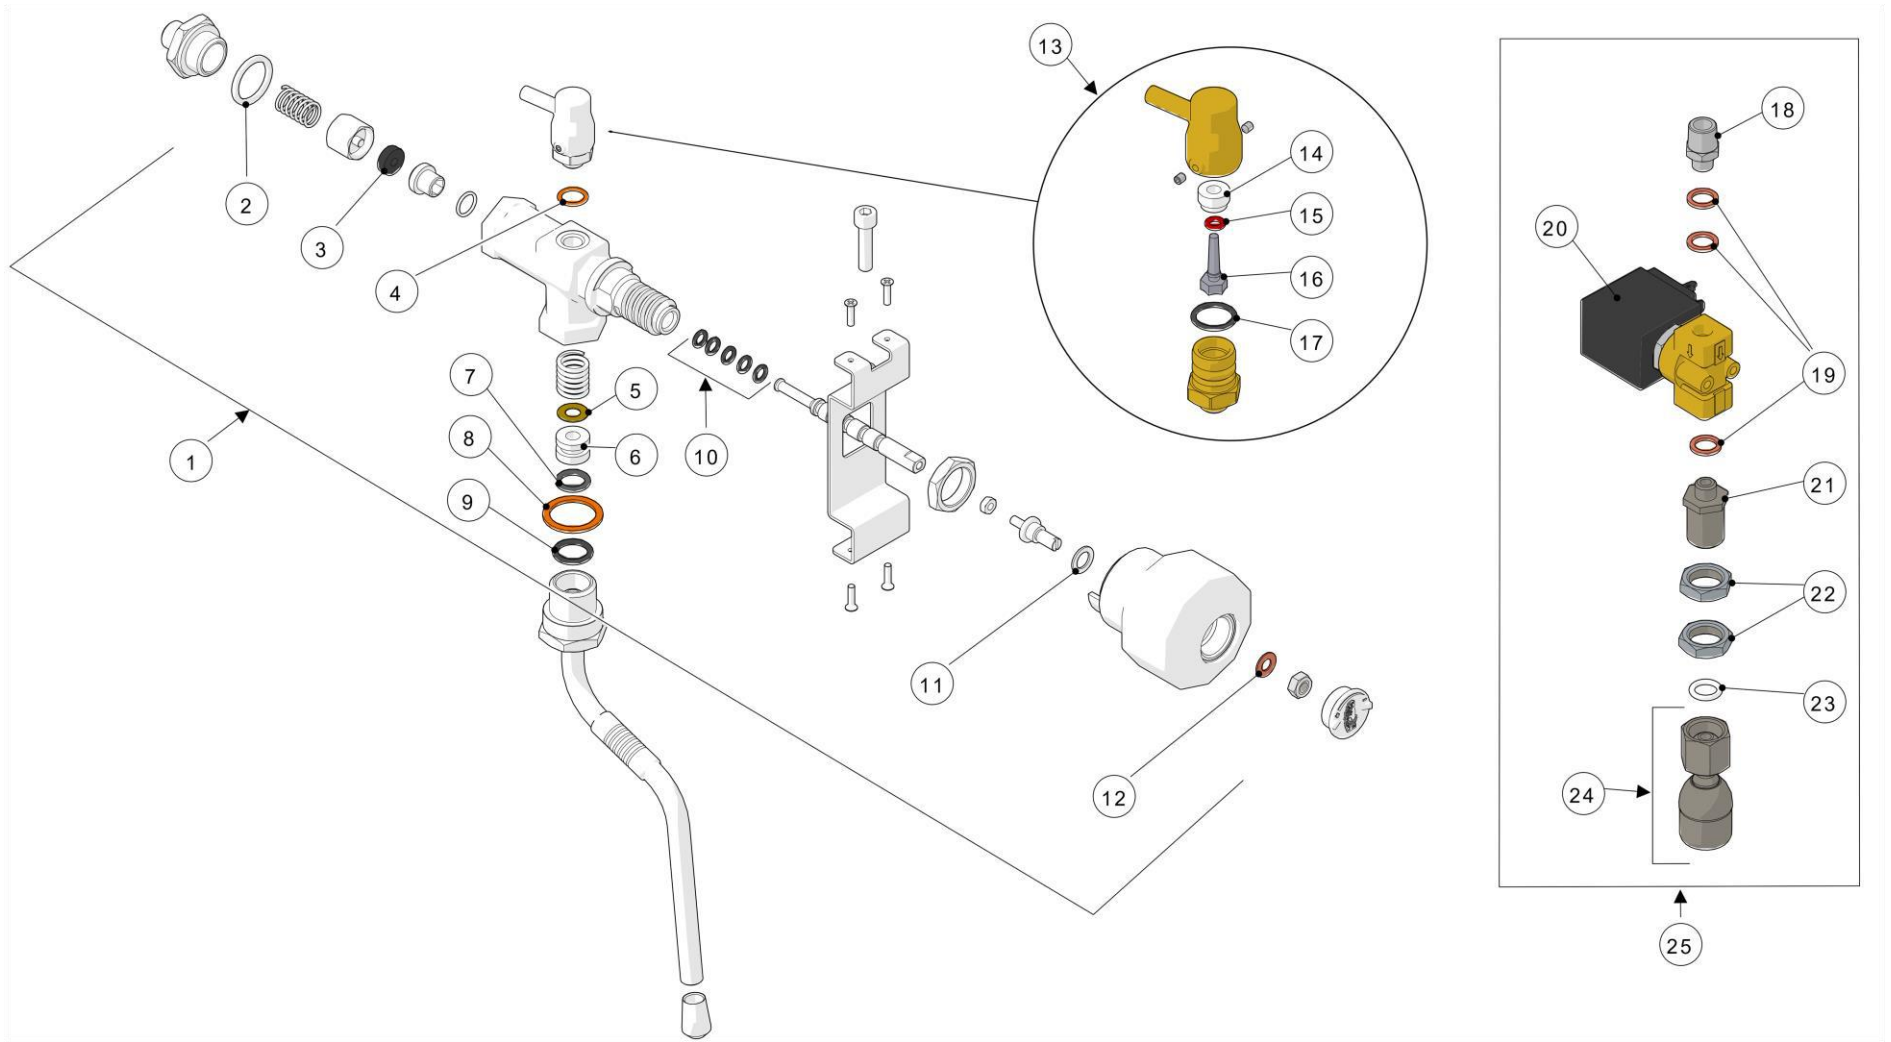

la marzocco

handmade in florence

STEAM AND HOT WATER ASSEMBLY