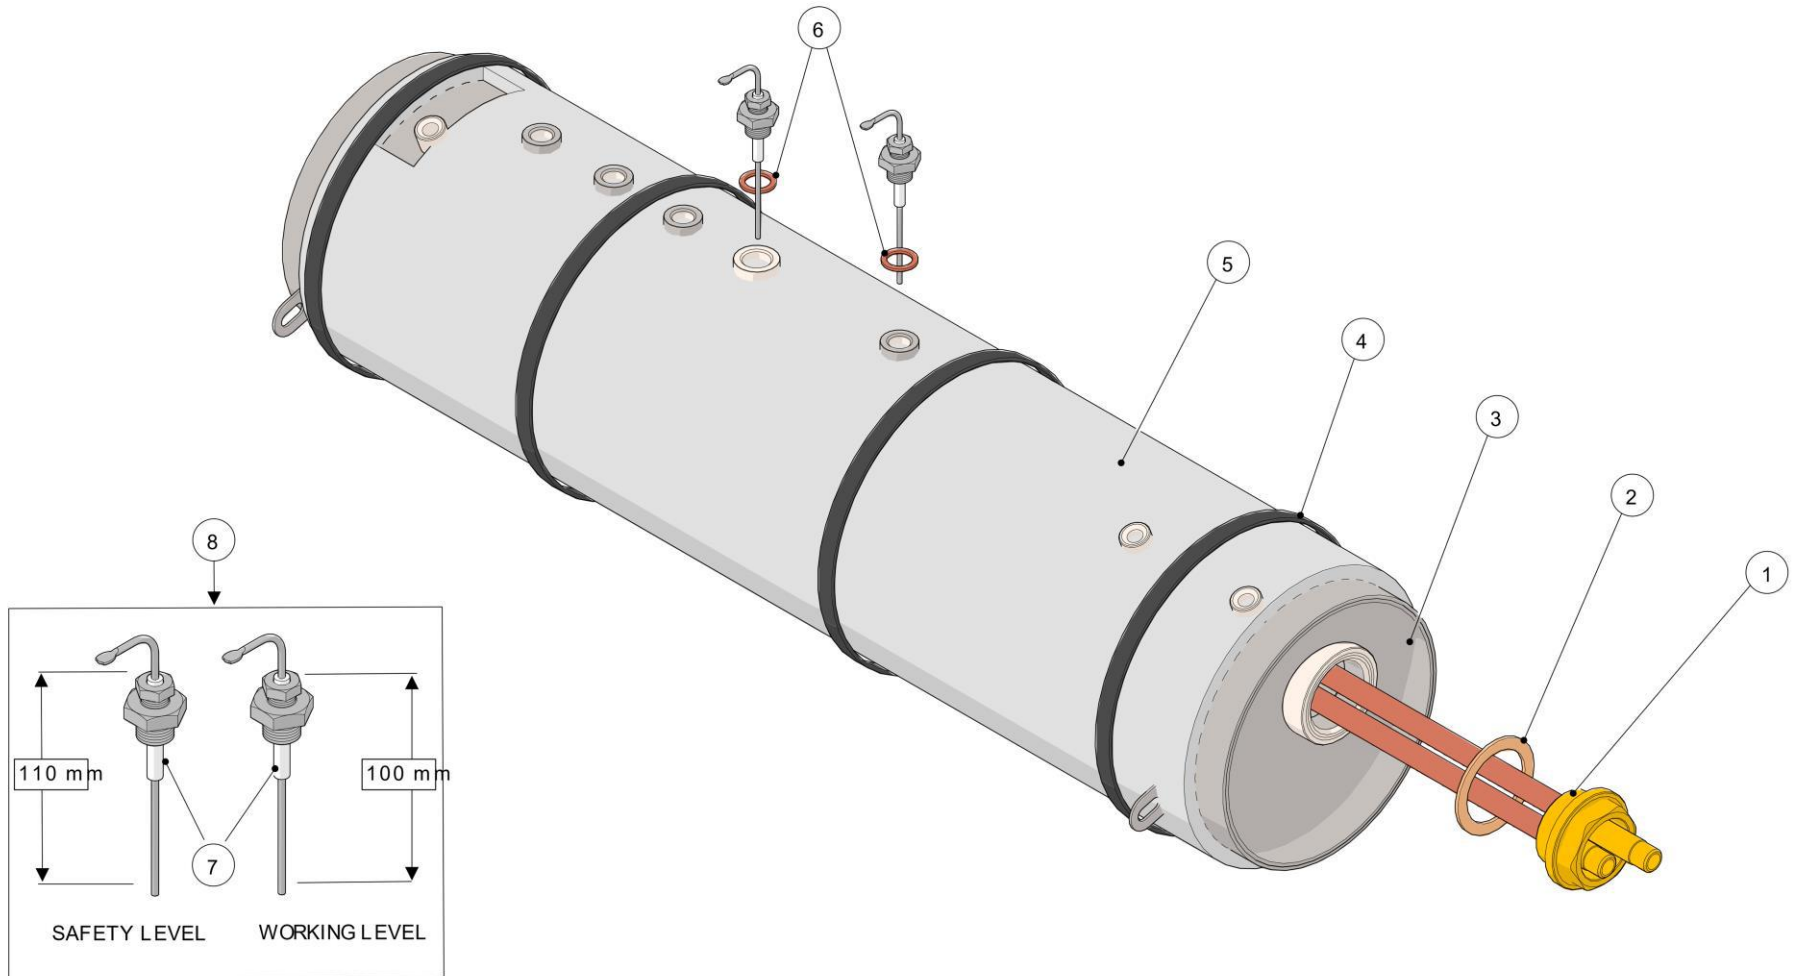

la marzocco

handmade in florence

STEAM BOILER

Item	Part number	Description
0019	I.1.058	SCREW M6X20 HEX HEAD S/S
0020	E.5.005	SAFETY THERMOSTAT 2P TRIP FREE 130C 600V
15A	LA052/1	TEFLON INSULATOR PROBE
15B	LA052/A	AUTOFILL PROBE GASKET
4A	L276.01	SAFETY THERMOSTAT 1P TRIP FREE 130C 250V
4B	L276.01S	L276.01 BRACKET

la marzocco

handmade in florence

X VERSION – STEAM BOILER ASSEMBLY