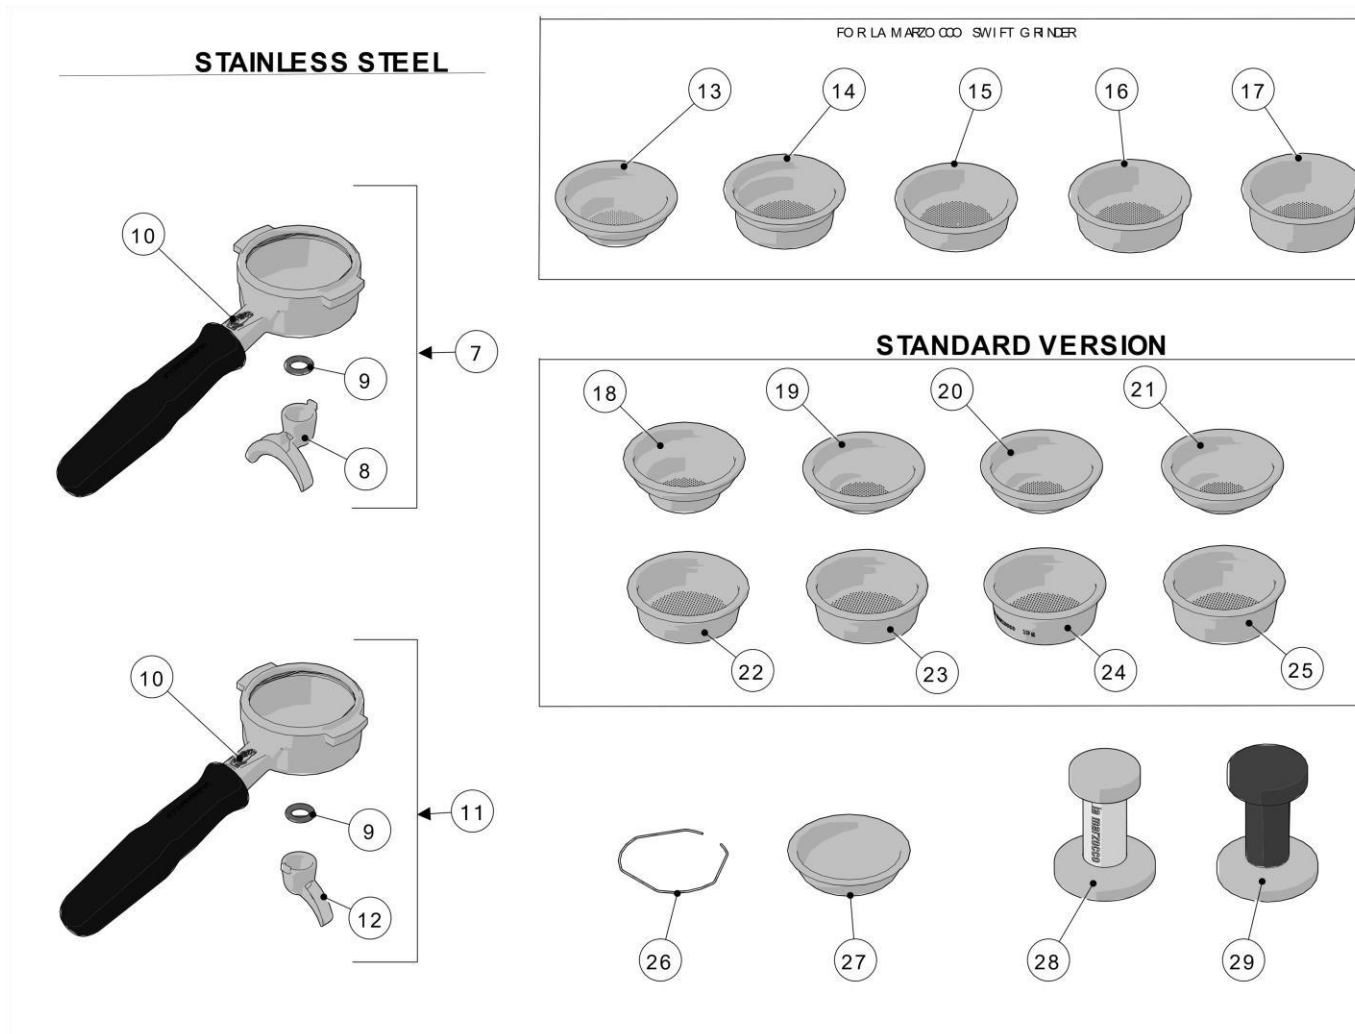

la marzocco

handmade in florence

ELECTRICAL SYSTEM

1
COMPLETE LOW VOLTAGE
WIRING HARNESS

la marzocco

handmade in florence

ELECTRICAL SYSTEM

Item	Part number	Description
0001	E.4.155	WIRING HARNESS LINEA PB 2AV LOW VOLTAGE
0001	E.4.170	WIRING HARNESS LINEA PB 2MP LOW VOLTAGE
0001	E.4.157	WIRING HARNESS LINEA PB 3AV LOW VOLTAGE
0001	E.4.172	WIRING HARNESS LINEA PB 3MP LOW VOLTAGE
0001	E.4.176	WIRING HARNESS LINEA PB 4AV LOW VOLTAGE
0002	F.1.044	LINEA PB ELECTRONIC BOARD BOX COVER
0003	E.1.023.03	UNIVERSAL BOARD
0004	E.1.025.03	LINEA PB BOARD
0005	F.1.043	LINEA PB ELECTRONIC BOARD BOX
0006	E.4.298	GATEWAY CONNECTION WIRING 1250MM
0007	E.8.006.02	INTERNAL BOX GATEWAY IOT
0008	E.2.108	POWER SUPPLY 24V 15W 100-240V
0009	E.4.334	GATEWAY POWER CABLE FOR RETROFIT

la marzocco

handmade in florence

PORTAFILTER ASSEMBLY

la marzocco

handmade in florence

PORTAFILTER ASSEMBLY

Item	Part number	Description
0007	L111/2NAC	PORTAFILTER DOUBLE SPOUT
0008	A.5.014.01	DOUBLE SPOUT S/S
0009	H.1.017	O-RING 3,53X9,12 EPDM 70 SH
0009	H.1.017.02	O-RING 3,37X9,21 EPDM
0010	L111/SS.R	CUP PORTAFILTER S/S WITH HANDLE
0011	L111/1AC	PORTAFILTER SINGLE SPOUT
0012	A.5.013.01	SINGLE SPOUT S/S
0013	L115/A	FILTER 1 CUP
0014	L115/A/S	SINGLE FILTER
0015	5.128	19mm SWIFT FILTER BASKET
0016	5.127	22mm SWIFT FILTER BASKET
0017	5.133	TRIPLE SWIFT FILTER BASKET
0018	F.3.029.GR	FILTER 7 GR STANDARD
0019	F.3.053	FILTER 7 GR STANDARD ITALY
0020	F.3.150	FILTER 8 GR STANDARD
0021	F.3.134	FILTER 9 GR STANDARD
0022	F.3.028.01	FILTER 14 GR STANDARD
0023	F.3.027.01	FILTER 17 GR STANDARD
0025	F.3.026.01	FILTER 21 GR STANDARD
0026	L113	SPRING D WIRE1,1 S/S FILTER LOCK
0027	L115/C	BLIND FILTER
0028	F.3.045	S/S-ALUMINUM SINGLE-DOUBLE TAMPER
0029	F.3.031.01	ANODIZED DOUBLE TAMPER S/S US VERSION