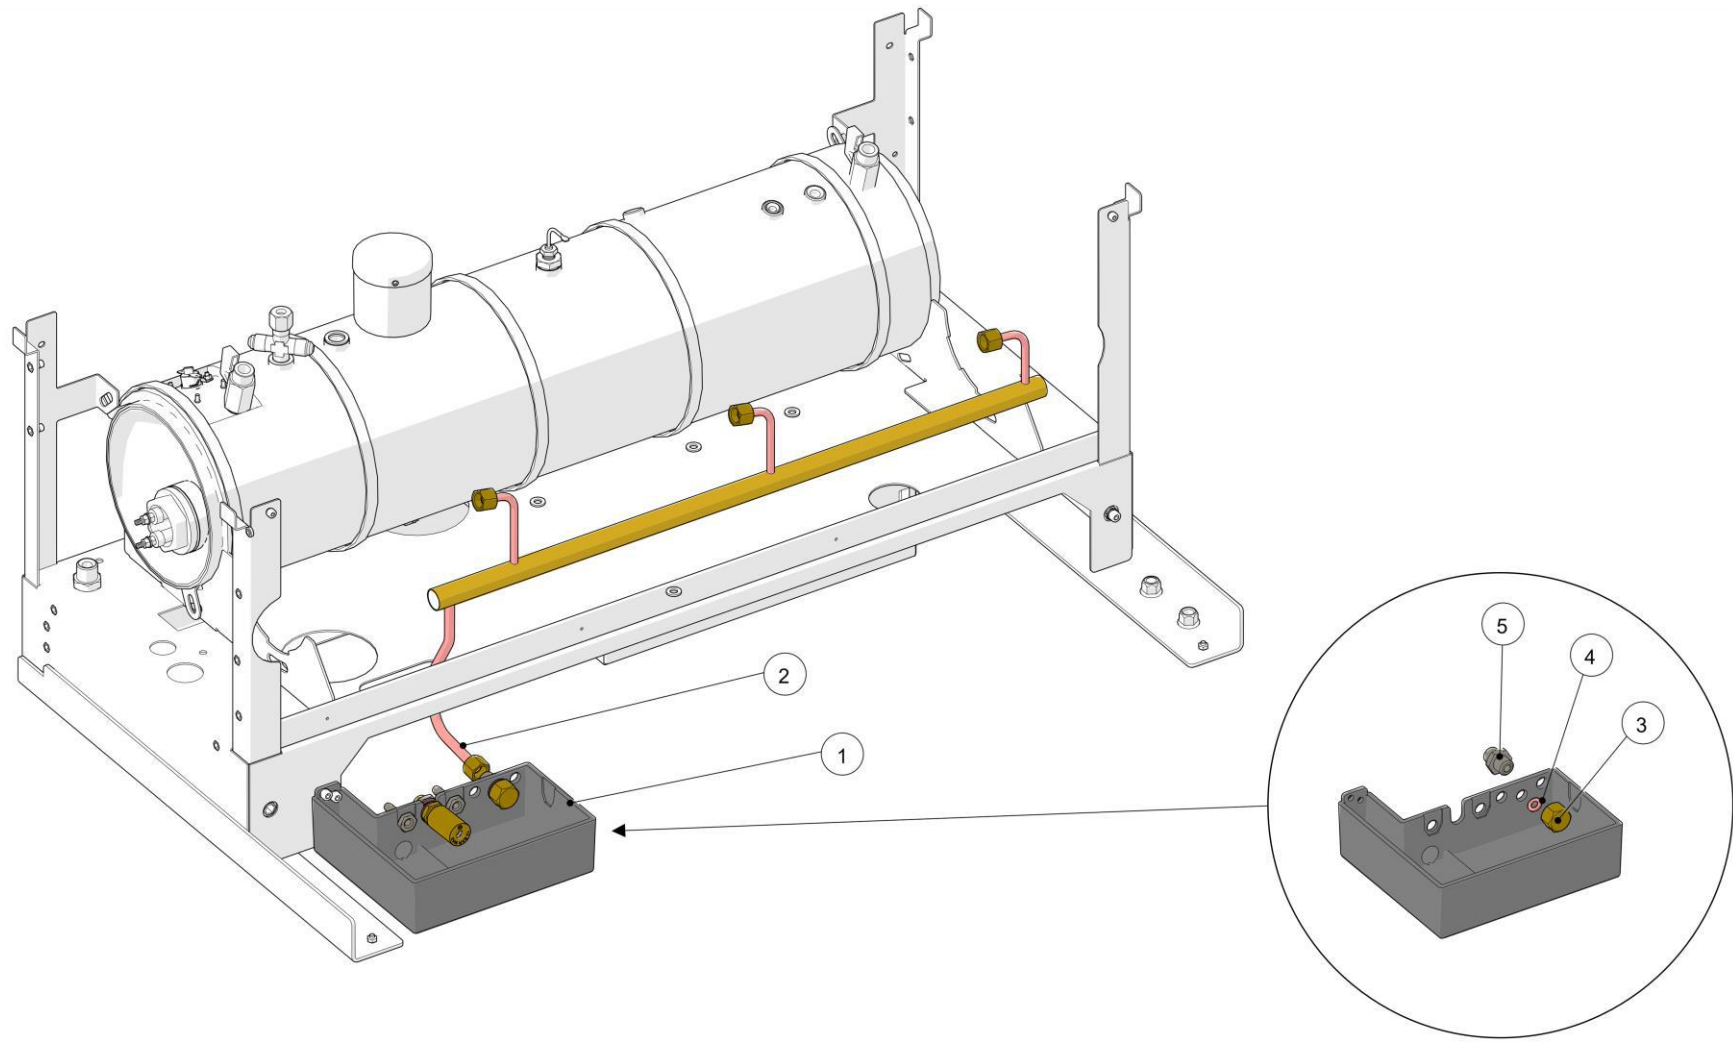

la marzocco

handmade in florence

HYDRAULIC ASSEMBLY - MP