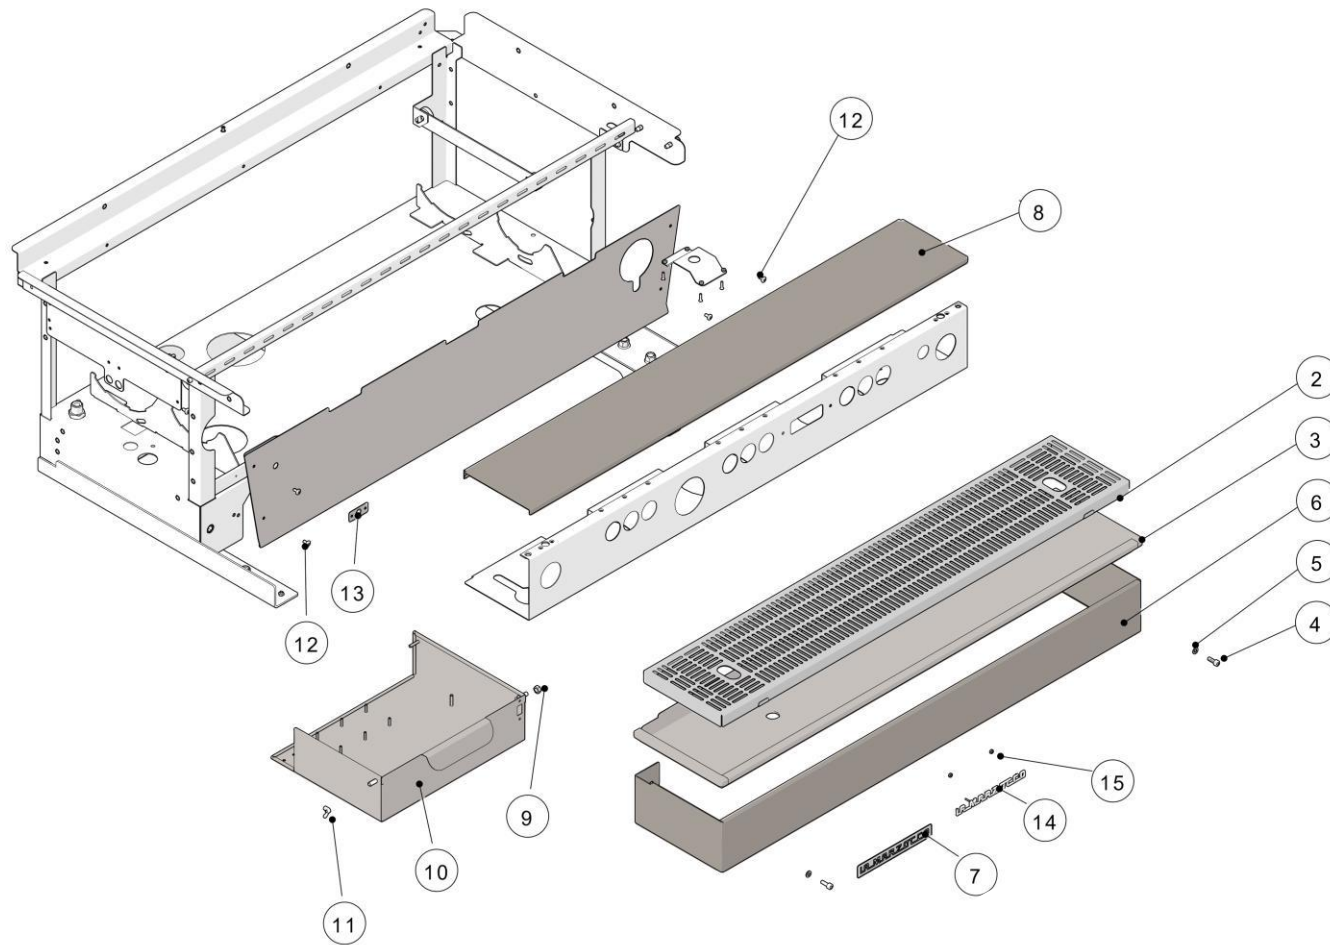

la marzocco

handmade in florence

BODY PANEL ASSEMBLY