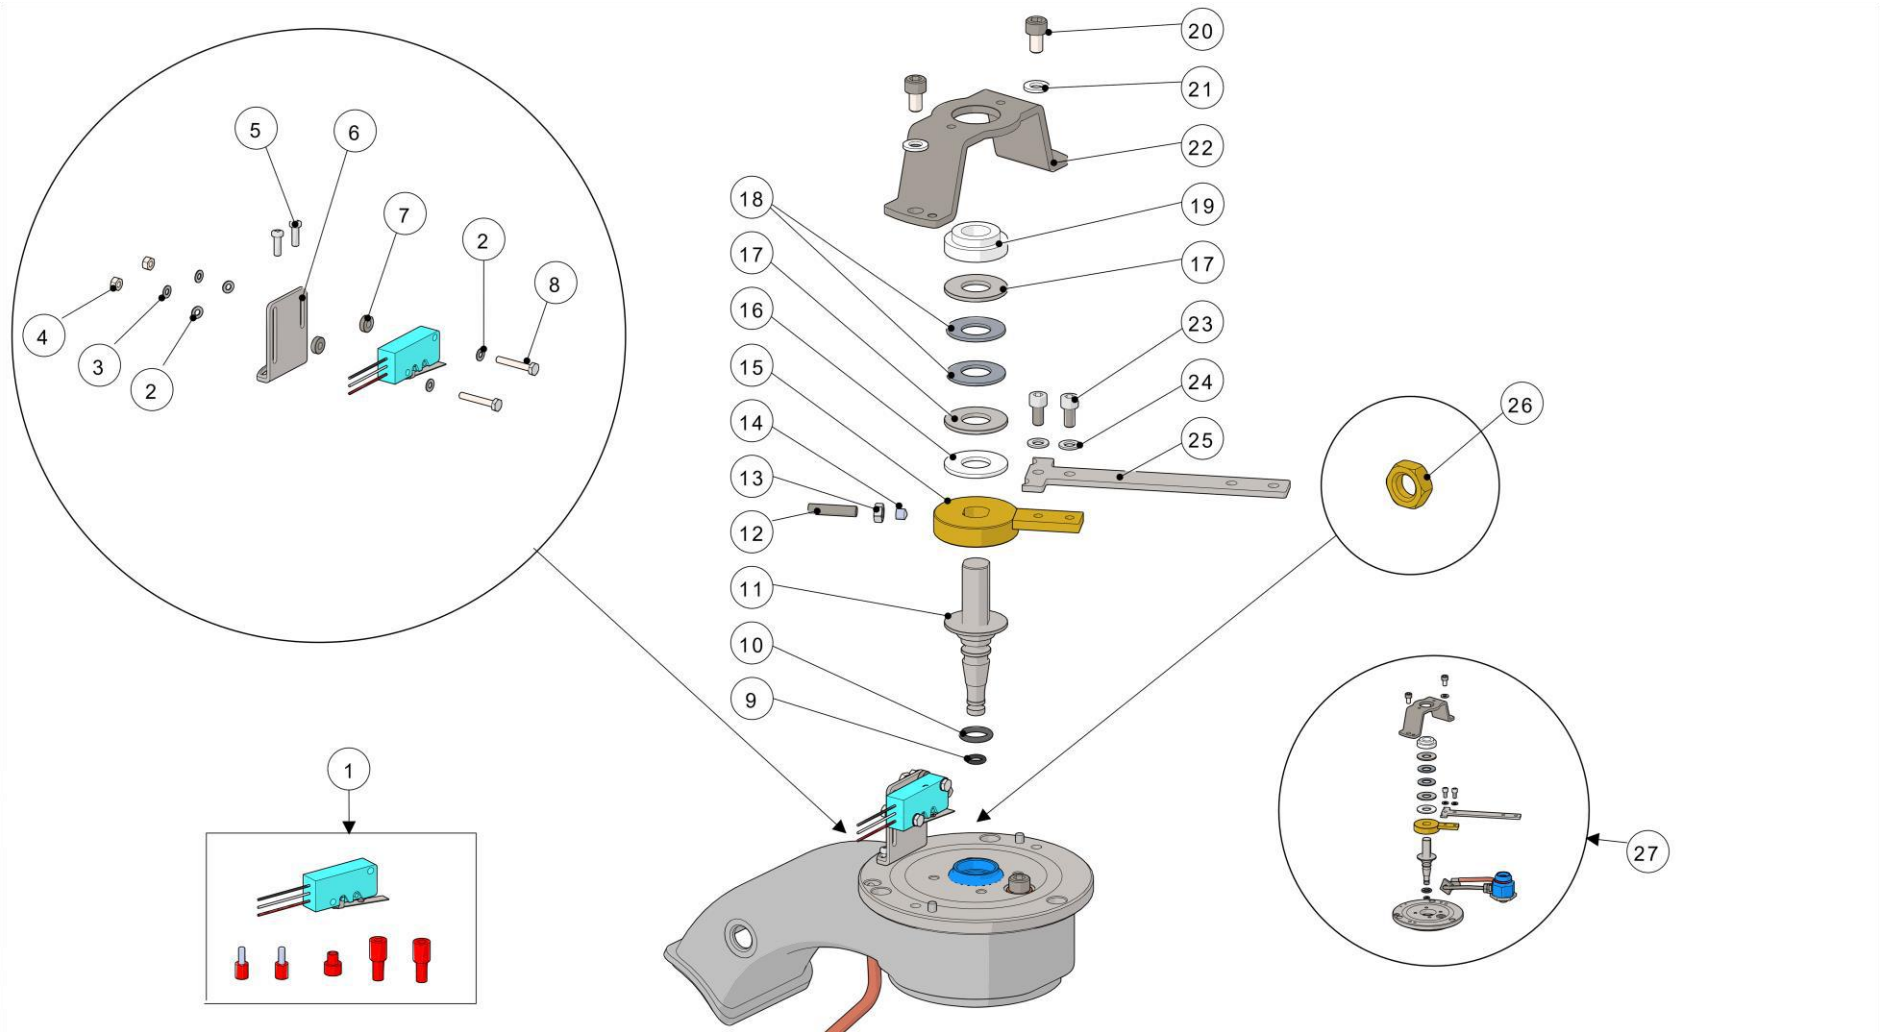

la marzocco

handmade in florence

COFFEE BOILER - MP