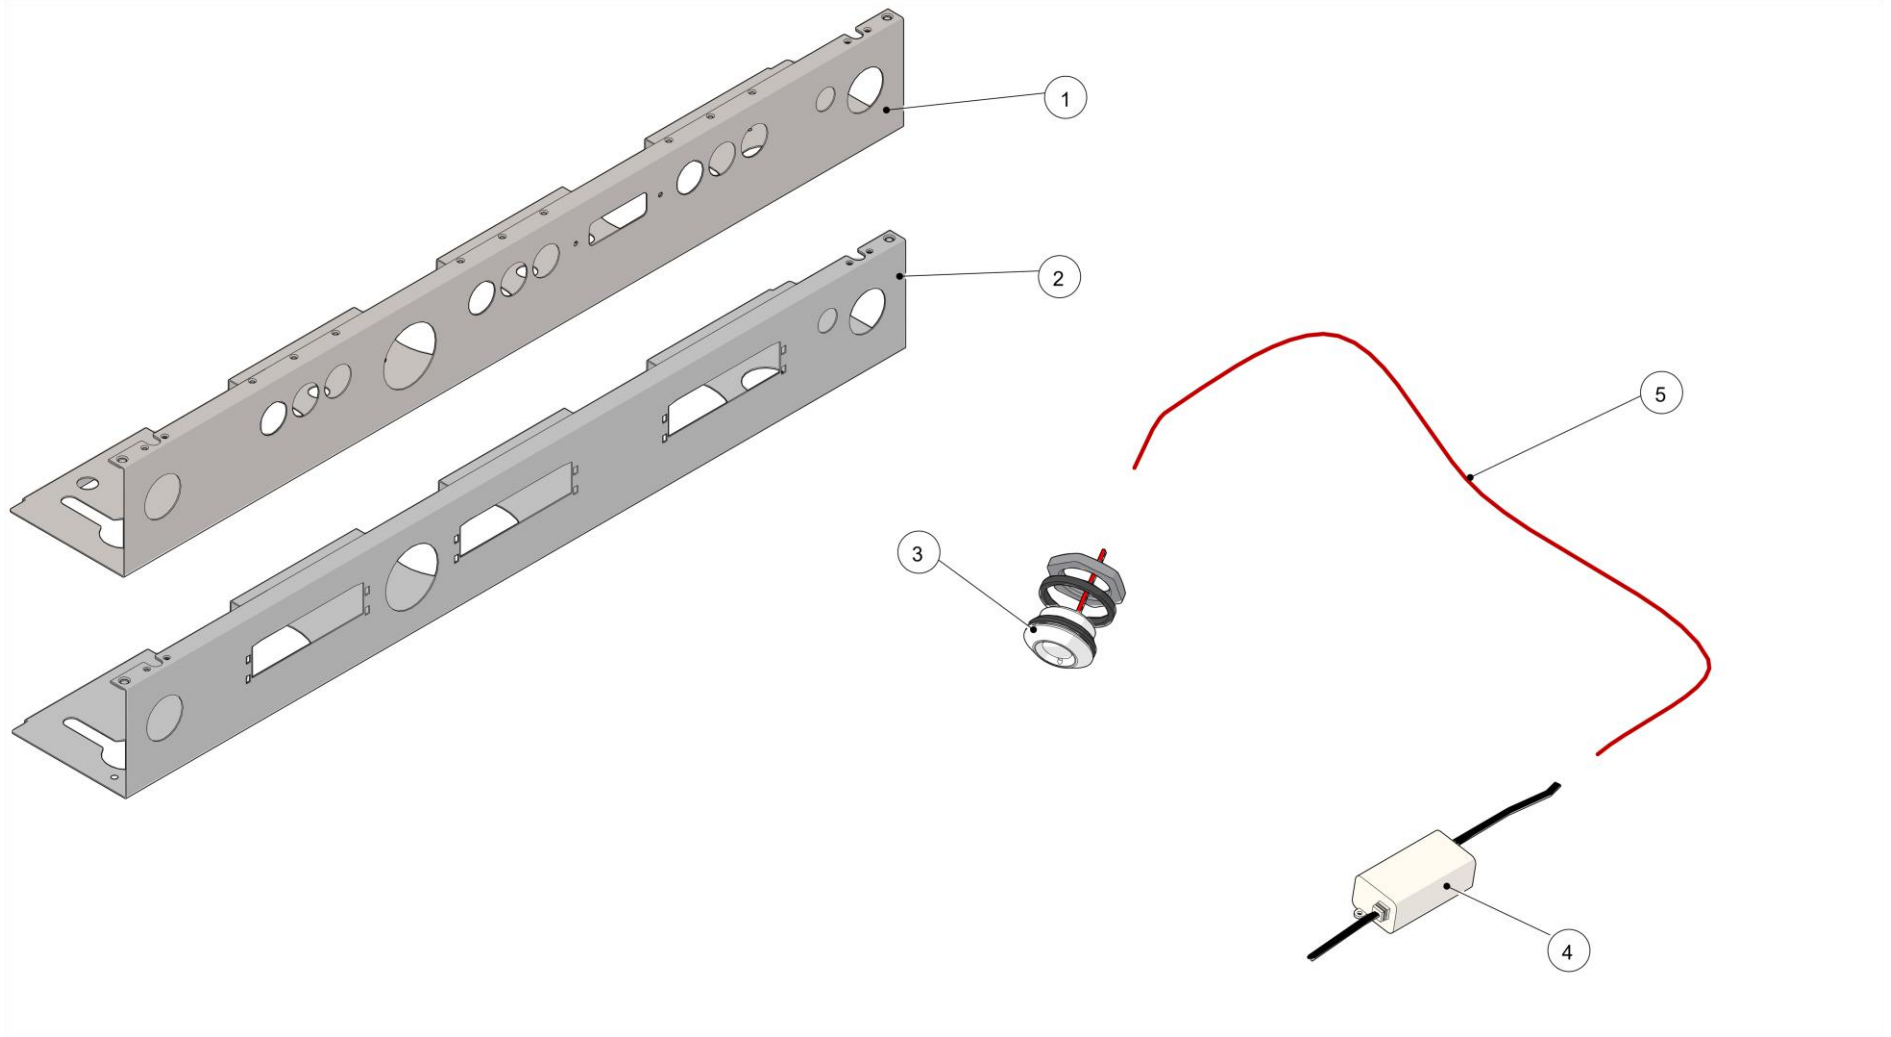

la marzocco
handmade in florence

CONTROL PANEL ASSEM. – BARISTA LIGHT