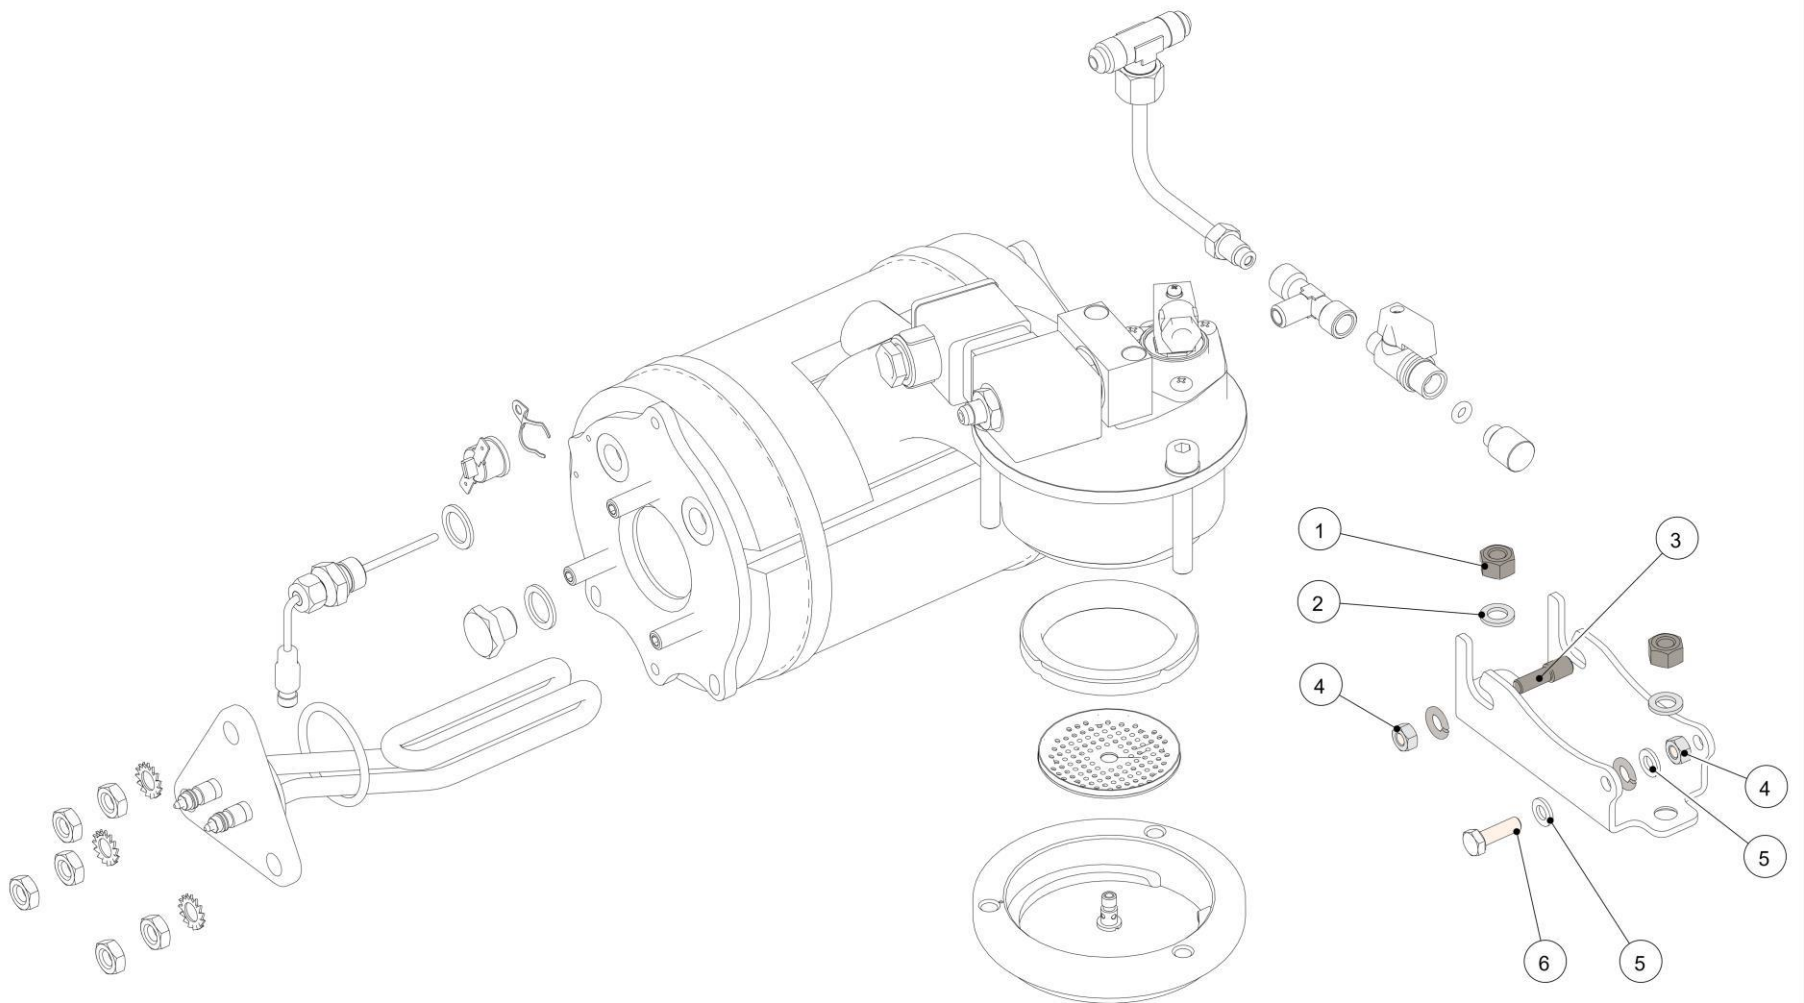

la marzocco

handmade in florence

X – VERSION – COFFEE BOILER ASSEMBLY