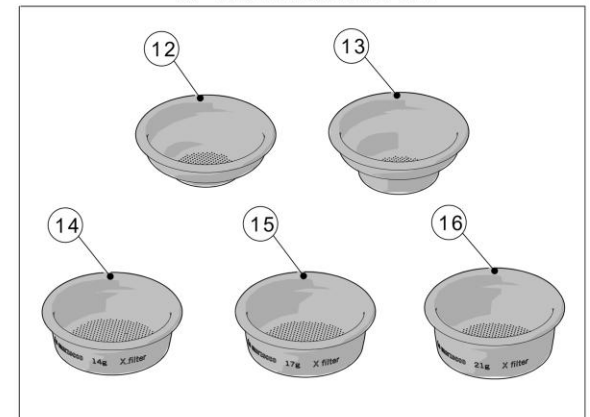

X - TESTED & CERTIFIED