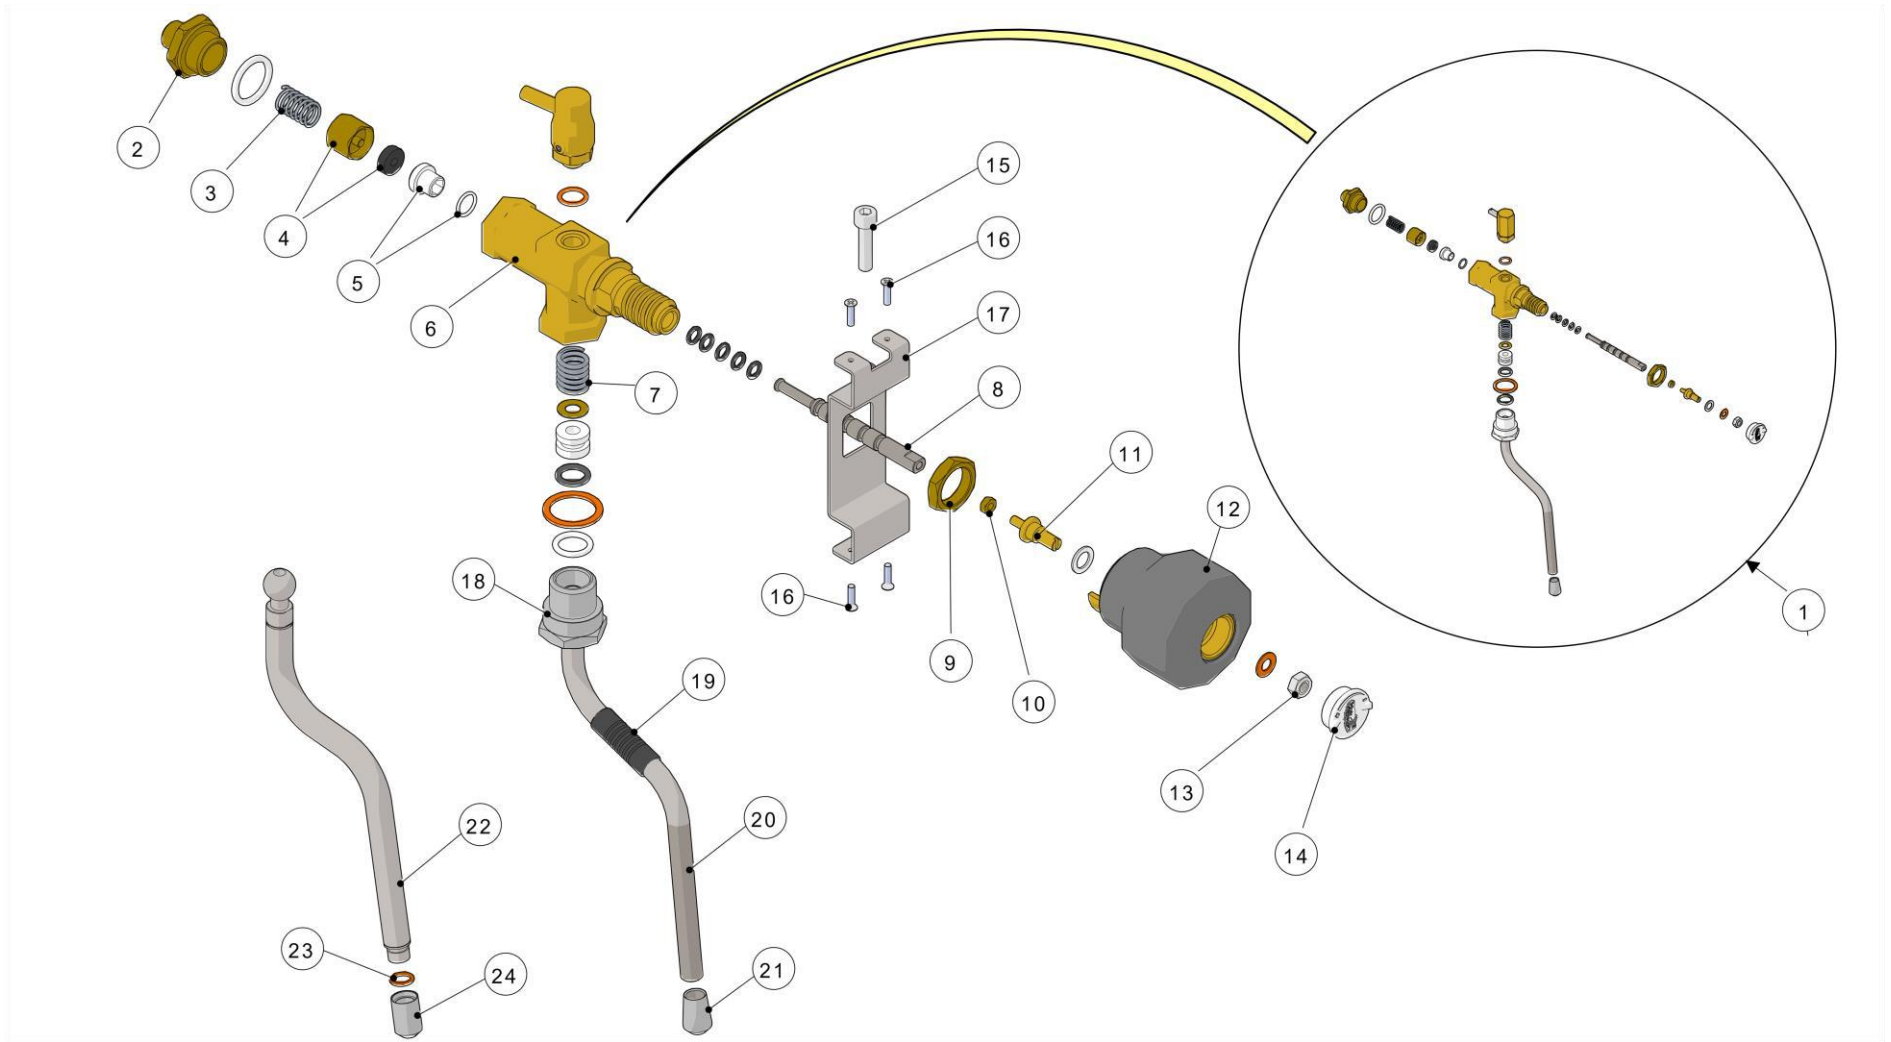

la marzocco

handmade in florence

CONTROL PANEL ASSEMBLY

la marzocco

handmade in florence

CONTROL PANEL ASSEMBLY

Item	Part number	Description
0001	I.1.006	SCREW M4X8 PHILLIPS BUTTON HEAD S/S A2
0002	C.2.020	HANDLE PADDLE LINEA
0002	C.2.020.MW	MAPLE PADDLE HANDLE
0002	C.2.020.WW	WALNUT PADDLE HANDLE
0003	C.1.267	LEVER S/S CONICAL PADDLE VALVE LINEA PB
0004	C.2.022	LINEA PB PADDLE COVER W/LID
0005	F.1.075	GLASS TIMER LINEA PB MP
0006	E.1.029	TIMER 2 DIGIT RED
0007	I.1.086	SELFTAP.SCREW 2,2X6,5 PHIL.ROUND-PAN S/S
0008	C.1.154.2	PANEL CONTROL LINEA PB 2MP
0008	C.1.154.3	PANEL CONTROL LINEA PB 3MP
0008	C.1.154.4	PANEL CONTROL LINEA PB 4MP
0009	ROND_DENT_4	TOOTH LOCK WASHER 4X8X1 GALVANIZED
0010	DADO4M	NUT M4 H3 WR7 BRASS
0011	F.1.200.01	BOX DISPLAY O-LED FLAT
0012	E.1.024	DISPLAY OLED RED LINEA PB
0013	F.1.217	GLASS DIPLAY OLED FLAT SP.3 TRASP
0014	C.1.139	ELECTRONIC BOX LINEA PB MP
0015	E.2.053	KEYPAD LINEA PB MP

la marzocco

handmade in florence

STEAM AND HOT WATER ASSEMBLY

la marzocco

handmade in florence

STEAM AND HOT WATER ASSEMBLY

Item	Part number	Description
0001	B.1.008.R	LINEA PB STEAM VALVE COMPL.
0002	A.2.027	FITTING G1/4M-W19M WR26 BRASS TR.
0003	F.3.005	SPRING COMPRESSION 1,3X11,9X29,5 S/S
0004	B.2.010	STEAM VALVE SEAL ASSEMBLY
0005	F.3.007.R	S/S STEAM VALVE SEAT W/ GASKET
0006	A.1.024	LINEA PB STEAM VALVE BODY
0007	F.3.004	SPRING COMPRESSION 2X14,6X26,5 S/S
0008	A.5.018	LINEA PB STEAM VALVE SHAFT
0009	L037/D	NUT G1/2 H6 WR24 BRASS
0010	DADO4M	NUT M4 H3 WR7 BRASS
0011	A.1.022	STEAM VALVE SHAFT EXTENSION
0012	F.1.034.01	LINEA PB STEAM VALVE KNOB
0013	I.1.046	SELF LOCK NUT M6 H5 WR10 S/S A2
0014	F.1.035	CAP M20X1 KNOB STEAM VALVE LINEA PB
0015	I.1.074	SCREW M6X26 SOCKET CAP S/S A2
0016	I.1.045	SCREW M3X12 PHILLIPS COUNTERSUNK S/S A2
0017	C.1.158	BRACKET STEAM VALVE LINEA PB
0018	A.1.005	STEAM WAND ADAPTOR
0019	L171/G	STEAM WAND RUBBER
0020	T.2.001	STEAM WAND S/S
0021	L173	STEAM TIP D1,5