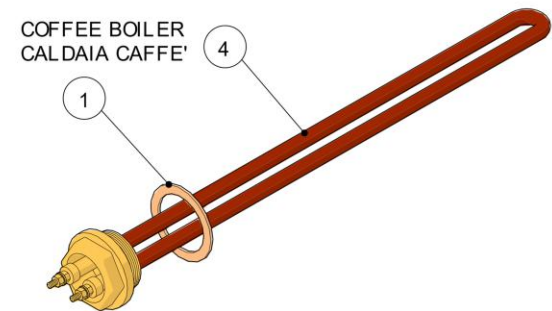

la marzocco

handmade in florence

HEATING ELEMENTS