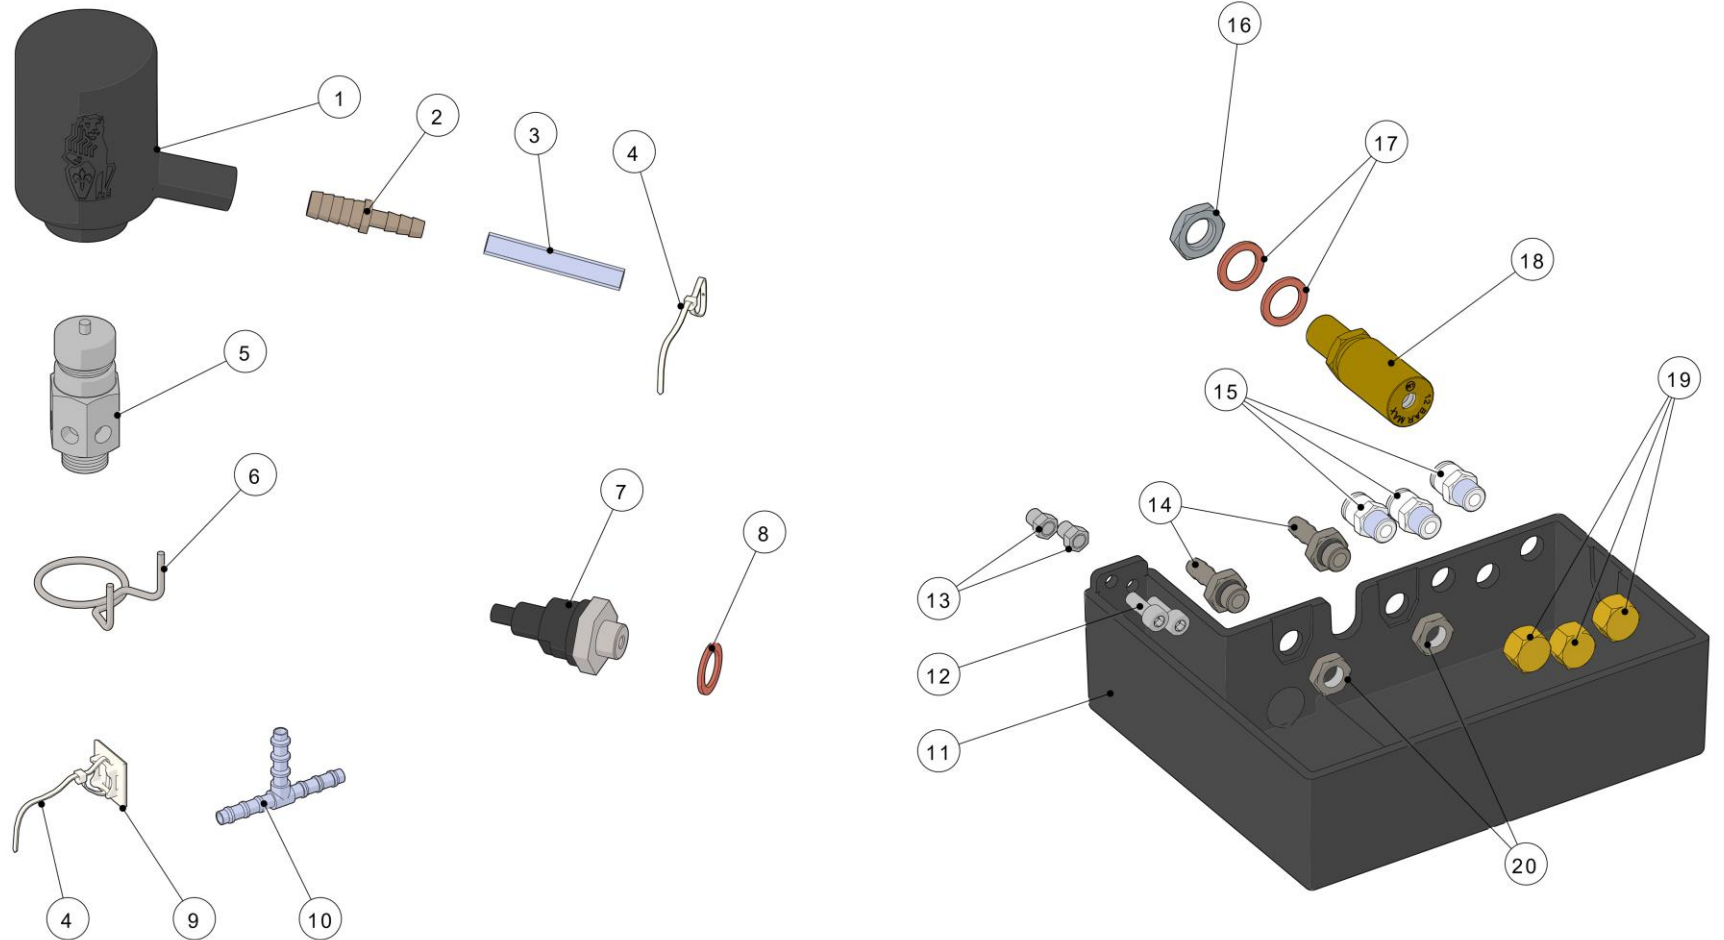

la marzocco

handmade in florence

HYDRAULIC ASSEMBLY

la marzocco

handmade in florence

HYDRAULIC ASSEMBLY

Item	Part number	Description
0001	F.6.001.01	SPACER 8,4X25X6 AL
0002	CL10L	BRACKET BOILERS 245MM
0003	T.1.154	TUBE COFFEE BOILER - EXPANSION VALVE
0003	T.1.173	TUBE EXPANSION VALVE LINEA PB W/SCALES
0003	T.1.174	TUBE EXP.V. LINEA PB MULTIPLE B./SCALES
0004	TL10	TUBE PRESSURE GAUGE - STEAM BOILER
0005	L129.01	CROSS FITTING G1/4M WR13 BRASS TREATED
0006	TL11/234	TUBE PRESSURE GAUGE - COFFEE B. 2-3-4GR
0007	TL05/3	TUBE CROSS FITTING CONNECTION 3GR
0007	TL05/4	TUBE CROSS FITTING CONNECTION 4GR
0008	L128.01	TEE FITTING G1/4M WR13 BRASS TREATED
0009	T.1.153	TUBE CHECK VALVE - COFFEE B. TEE FITTING

la marzocco

handmade in florence

FITTINGS AND VALVES

la marzocco

handmade in florence

FITTINGS AND VALVES

Item	Part number	Description
0001	F.2.062	SAFETY VALVE CLOSURE
0002	F.8.021	HOSE CONNECTOR D10-D6 BRASS
0003	T.4.001	ANTISUCTION VALVE SILICONE TUBE
0004	L338/L100.01	CABLE TIE 120x2,5MM HIGH TEMPERATURE
0005	B.2.024.01	SAFETY VALVE G3/8 1,8 BAR NO TEA
0006	I.8.003	MOLLA A TORSIONE 2,5X32
0007	B.2.029.01	VALVE VACUUM BREAKER SMA G1/4 S/S FKM
0007	1037	REBUILD KIT VACUUM BREAKER SMA
0008	L100/1A	WASHER 13,5X19X1,5 COPPER
0009	5.V010	FASTENER ADHESIVE SUPPORT
0010	A.7.001.01	HOSE CONNECTOR TEE-SHAPE D6,3 Di4 PVDF
0011	F.1.036.01	LINEA PB DRAIN BOX
0011	F.1.037	LINEA PB DRAIN BOX 4GR
0012	I.1.011	SCREW M5X14 SOCKET CAP S/S A2
0013	I.1.041	NUT M5 H4 WR8 ZINC PLATED
0014	L292	GS/3 TUBE FITTING
0015	A.2.105	FITTING PUSH-IN 6-R1/8 BRASS TREATED
0016	L146	NUT G1/4 H4,5 WR19 BRASS
0017	L100/1A	WASHER 13,5X19X1,5 COPPER
0018	L140_C	COMPLETE EXPANSION VALVE
0019	A.1.020	DRAIN SPOUT G1/8F H9 WR14 BRASS
0020	L292/R	NUT G1/8 H4,5 WR14 BRASS NICKEL PLATED