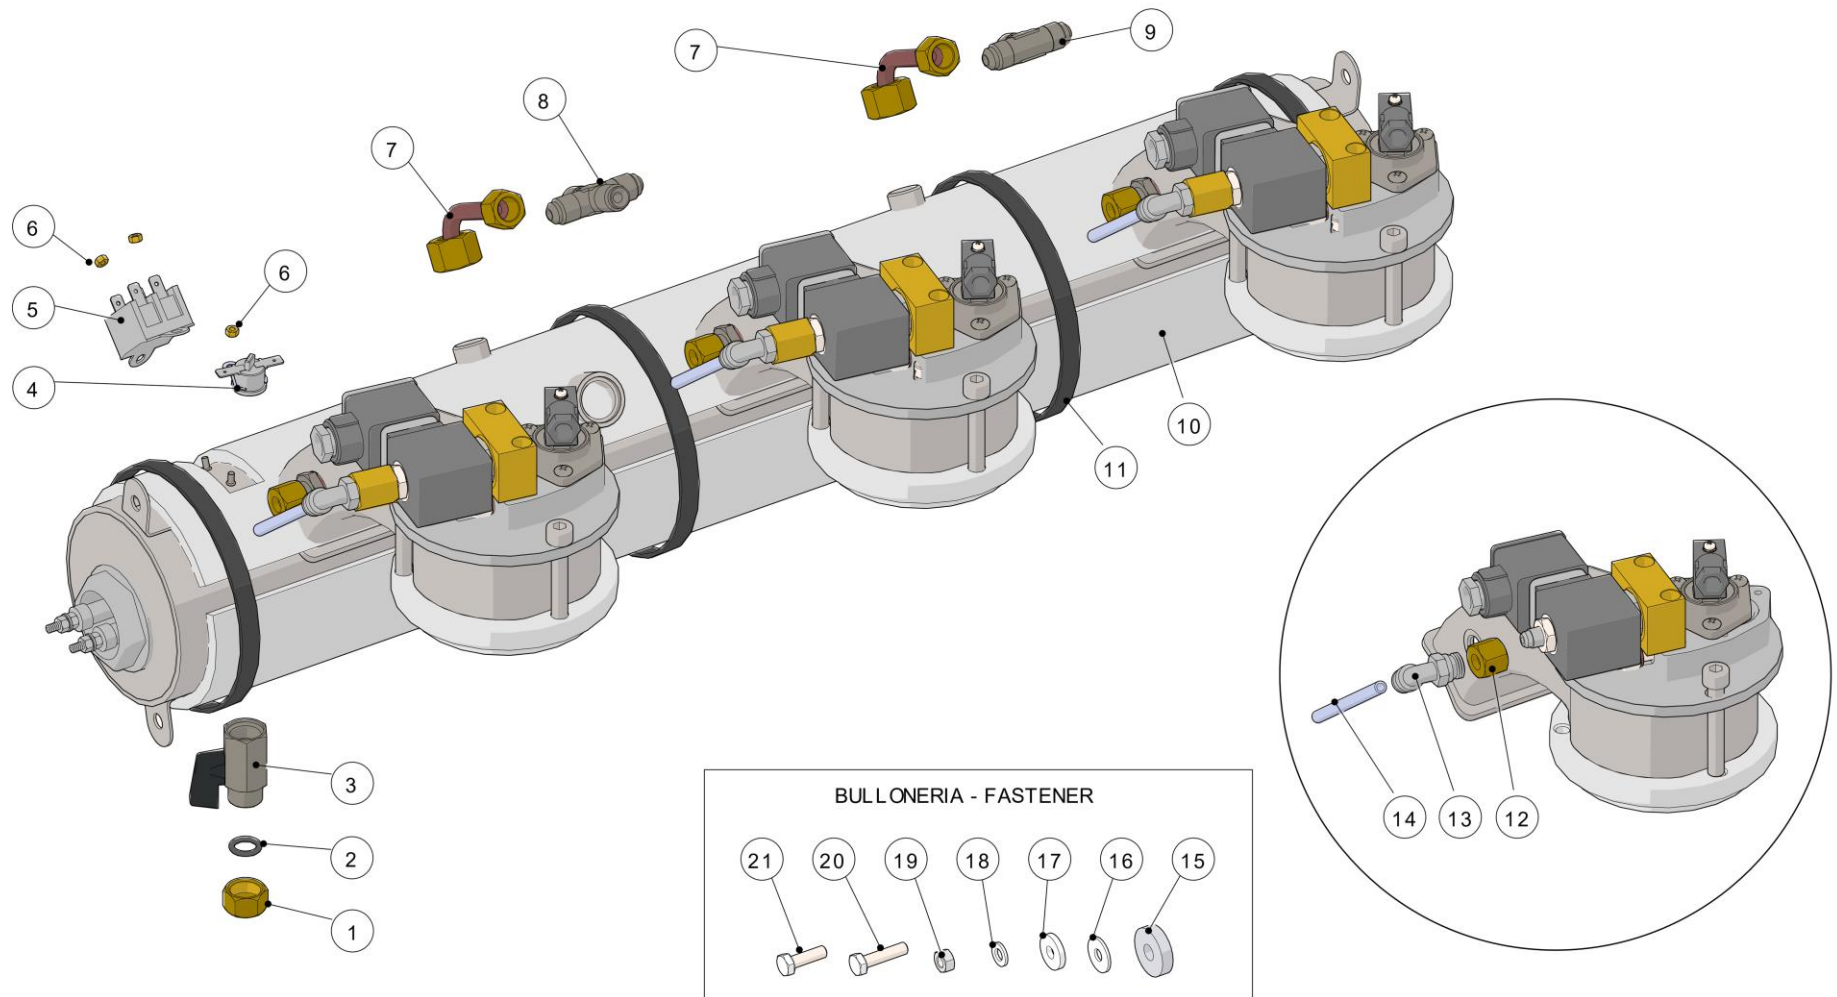

la marzocco

handmade in florence

COFFEE BOILER – GROUP CAP AV

Item	Part number	Description
0020	L100/1A	WASHER 13,5X19X1,5 COPPER
0021	B.1.003.01	RIGHT SIDE GROUP NECK CAP
0022	SA944	GROUP CAP ASSEMBLY GB5 / PB
0023	940/AV.02	STAINLESS STEEL AV GROUP CAP ASSEMBLY
0024	L103/A	O-RING 75,87x2,62 FKM 70 ShA

la marzocco

handmade in florence

COFFEE BOILER ASSEMBLY

la marzocco

handmade in florence

COFFEE BOILER ASSEMBLY

Item	Part number	Description
0001	L030	CAP NUT G3/8 H11 WR19 BRASS
0002	H.1.004	O-RING 2,62X10,77 EPDM 70 ShA
0003	L164.02	BALL VALVE G3/8M-G3/8F BRASS TREATED
0004	L276.01	SAFETY THERMOSTAT 1P TRIP FREE 130C 250V
0005	L276/B	SAFETY THERMOSTAT 2P 130C 250V
0006	DAD03M	NUT M3 H3 WR5,5 BRASS
0007	TL06	TUBE CROSS FITTING - COFFEE BOILER
0008	L129.01	CROSS FITTING G1/4M WR13 BRASS TREATED
0009	L128.01	TEE FITTING G1/4M WR13 BRASS TREATED
0010	F.7.005	INSULATION PANEL 3GR COFFEE BOILER
0010	F.7.004	INSULATION PANEL 2GR COFFEE BOILER
0011	A.5.016.01	PLASTIC FASTENER 750X7.5
0012	A.1.019	FITTING G1/4F-G1/8F WR17 BRASS
0013	A.2.103	FITTING PUSH-IN 90
0014	T.3.006	PTFE TUBE 6x4mm
0015	F.6.001.01	SPACER 8,4X25X6 AL
0016	L165/9	WASHER 6,5X18X1,5 GALVANIZED
0017	I.1.043	WASHER 6,5x18x3
0018	RONDELLA6X12	WASHER 6,4X12X1,5 S/S A2
0019	I.1.049	NUT M6 H5 WR10 S/S A2
0020	I.1.067	SCREW M6X25 HEX HEAD S/S A2
0021	I.1.058	SCREW M6X20 HEX HEAD S/S