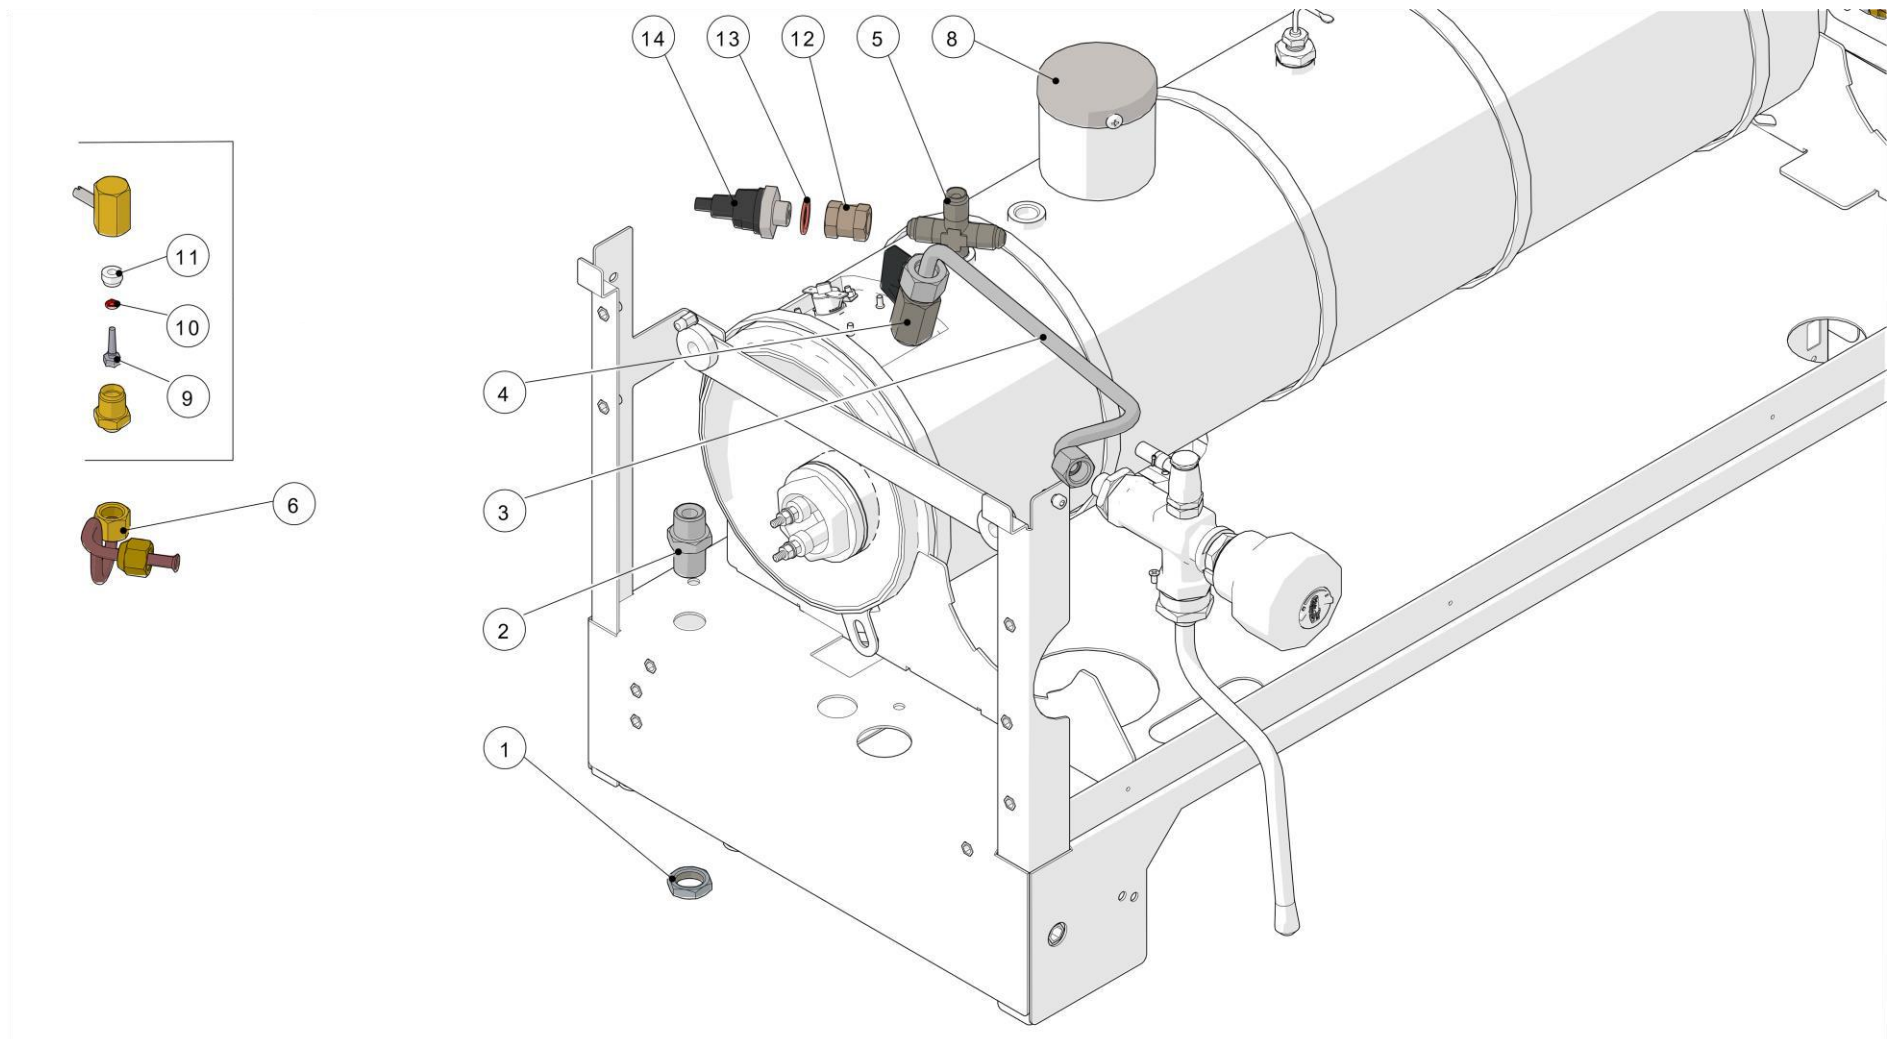

la marzocco

handmade in florence

HYDRAULIC ASSEMBLY