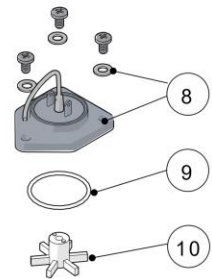

la marzocco

handmade in florence

COFFEE BOILER - GROUP