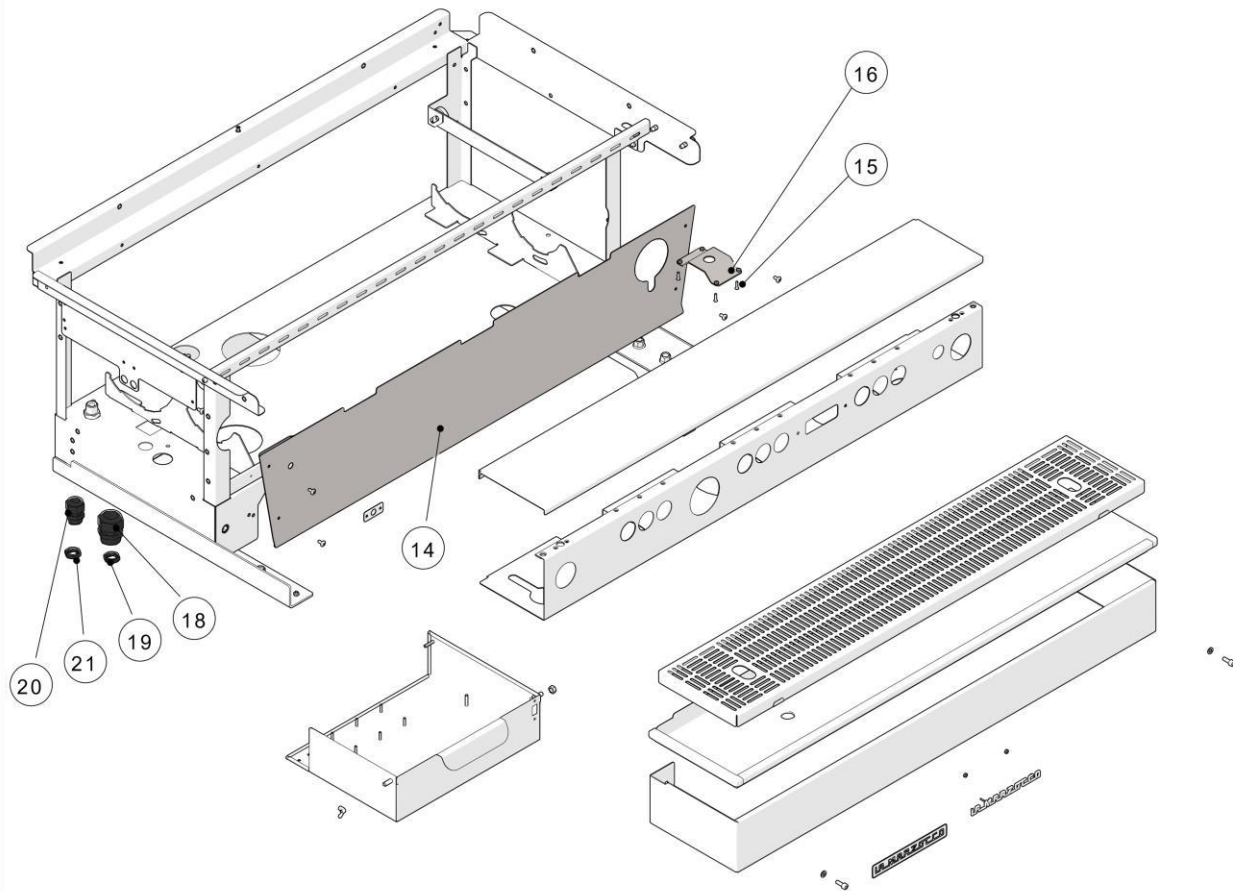

la marzocco

handmade in florence

BODY PANEL ASSEMBLY

Item	Part number	Description
0012	I.1.042	SCREW M4X8 MUSHROOM SLOTTED HEAD S/S A2
0013	C.1.162	LINEA PB SWITCH METAL PLATE
0014	D.4.030	LOGO LA MARZOCCO INOX WHITE SMALL
0015	I.1.111	NUT M2 H1,6 WR4 S/S

la marzocco

handmade in florence

CONTROL PANEL ASSEMBLY

la marzocco

handmade in florence

CONTROL PANEL ASSEMBLY

Item	Part number	Description
0014	C.1.156.2	PANEL MAIN SWITCH LINEA PB 2GR
0014	C.1.156.3	PANEL MAIN SWITCH LINEA PB 3GR
0014	C.1.156.4	PANEL MAIN SWITCH LINEA PB 4GR
0014	C.1.215.2	PANEL MAIN SWITCH LINEA PB 2GR W/SCALES
0014	C.1.215.3	PANEL MAIN SWITCH LINEA PB 3GR W/SCALES
0014	C.1.215.4	PANEL MAIN SWITCH LINEA PB 4GR W/SCALES
0014	C.1.218.2	PANEL SWITCH LINEA PB 2GR NO SIGHT GLASS
0014	C.1.218.3	PANEL SWITCH LINEA PB 3GR NO SIGHT GLASS
0014	C.1.218.4	PANEL SWITCH LINEA PB 4GR NO SIGHT GLASS
0014	C.1.219.2	PANEL SWITCH LINEA PB 2GR SCALE/NO GLASS
0014	C.1.219.3	PANEL SWITCH LINEA PB 3GR SCALE/NO GLASS
0014	C.1.219.4	PANEL SWITCH LINEA PB 4GR SCALE/NO GLASS
0015	I.1.045	SCREW M3X12 PHILLIPS COUNTERSUNK S/S A2
0016	C.1.159	BRACKET HOT WATER LINEA PB
0018	L322/G	CORD GRIPS PG21
0019	I.6.009	NUT CORD GRIPS PG21 BLACK
0020	L322/P	CORD GRIPS PG13,5
0021	I.6.010	NUT CORD GRIPS PG13,5 BLACK