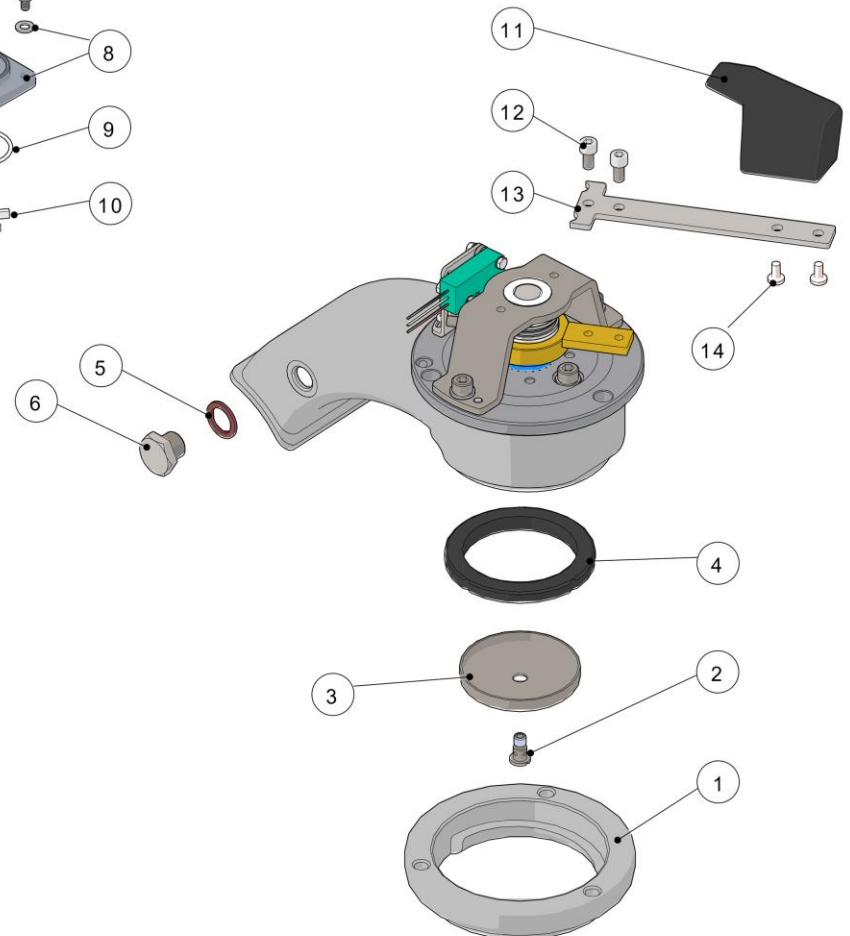

la marzocco

handmade in florence

COFFEE BOILER - GROUP