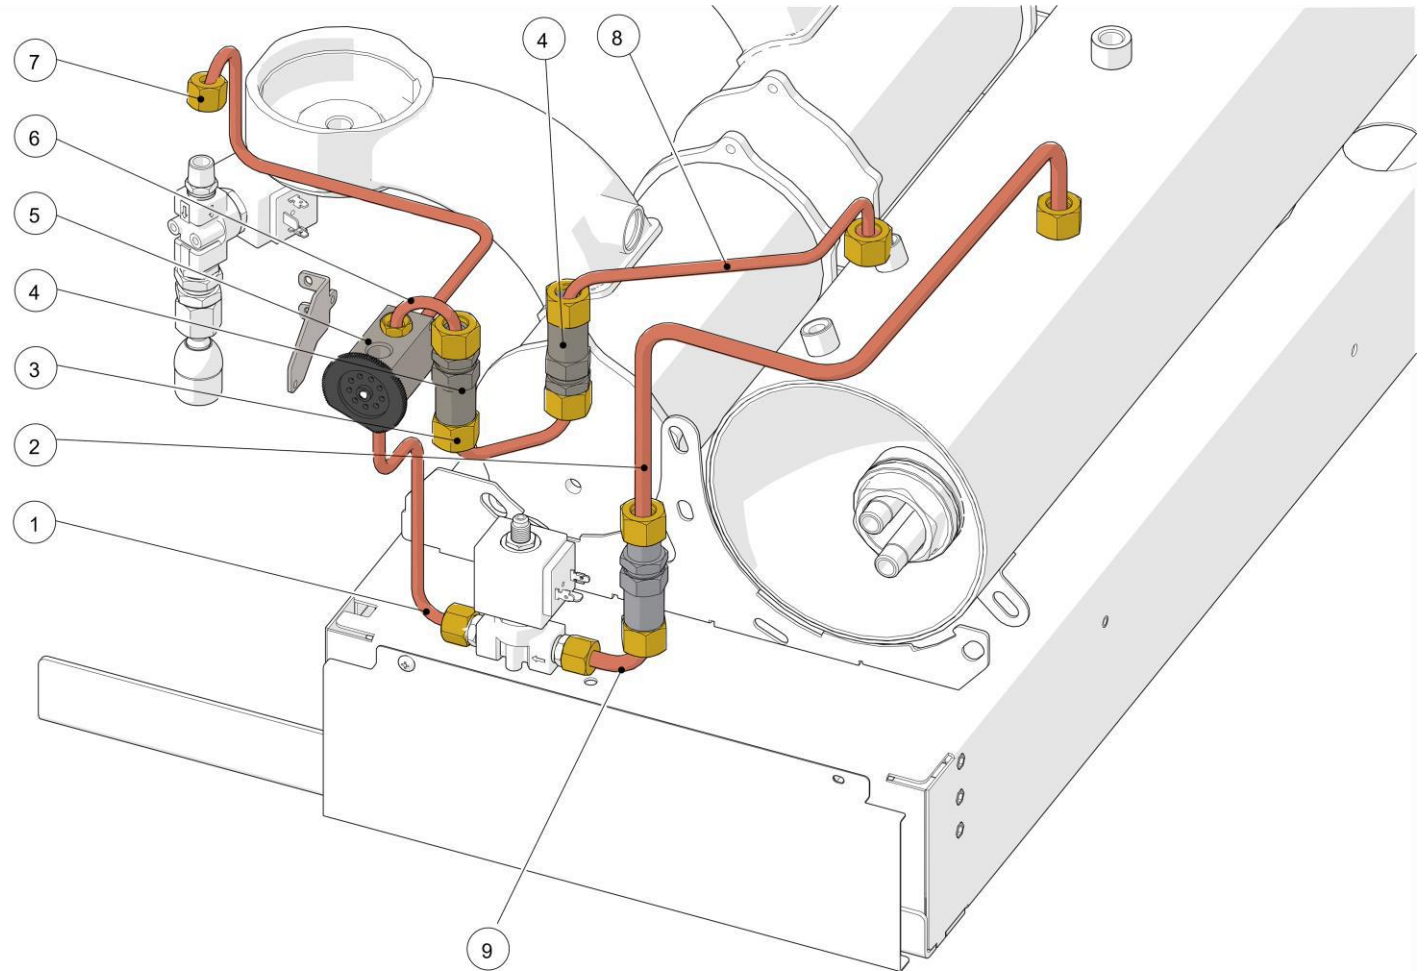

la marzocco

handmade in florence

X VERSION – HYDRAULIC ASSEMBLY