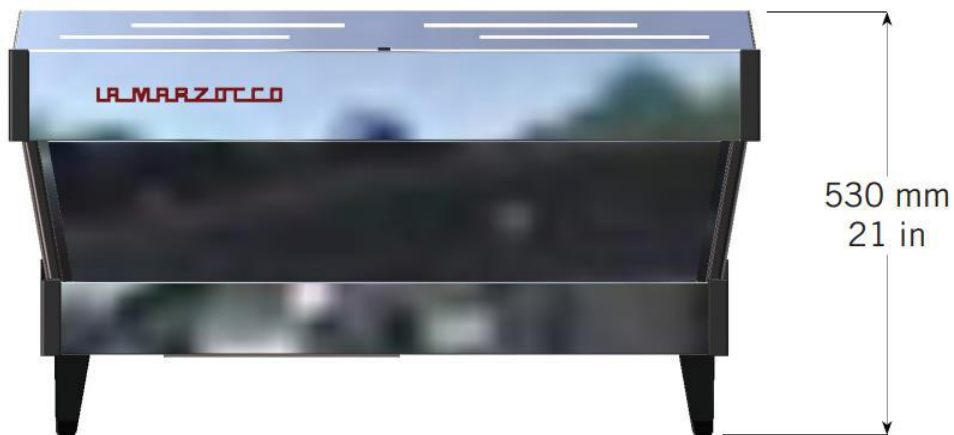

la marzocco

handmade in florence

SPECIFICATIONS

la marzocco

handmade in florence

SPECIFICATIONS

L	mm	710	950	1190
	in	27,95	37,4	46,85
Machine weight	Kg	61	77	117
	lb	134,5	170	258
Shipping weight	Kg	86	108	132
	lb	190	238	291
Electrical Voltage	VAC	200VAC Single/Three Phase	200VAC Single/Three Phase	200VAC Single/Three Phase
		220VAC Single/Three Phase	220VAC Single/Three Phase	220VAC Single/Three Phase
		380VAC Three Phase	380VAC Three Phase	380VAC Three Phase
Coffee Boiler Wattage	W	1400 Watts	1900 Watts	2800 Watts
Steam Boiler Wattage	W	3000 Watts	4000 Watts	5000 Watts
Total Wattage	W	4600 Watts	6100 Watts	8000 Watts
Required Available Amperage	A	25 amps (20 for Australia)	35 amps (32 for Australia)	45 amps (40 for Australia)
Coffee Boiler Capacity	liters	3,4	5,0	6,8
Steam Boiler Capacity (liters)	liters	7,0	11,0	15,0
Total Capacity (liters)	liters	10,4	16,0	21,8
Machine configuration		2GR	3GR	4GR