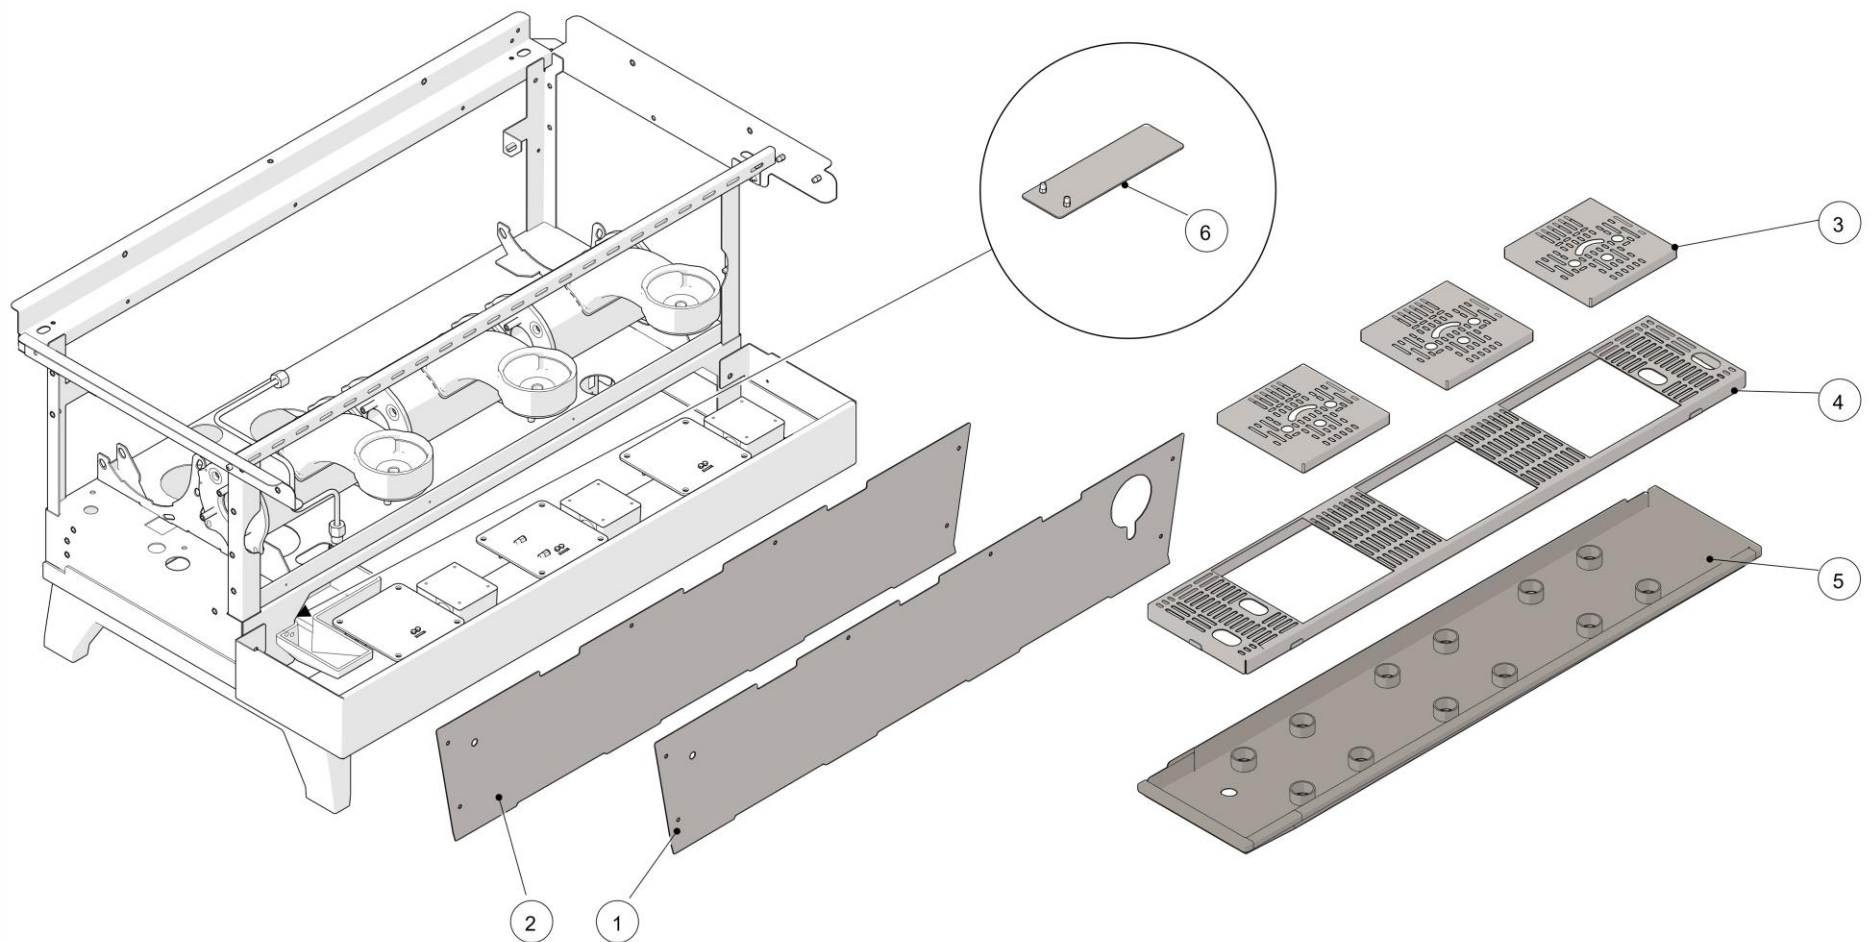

la marzocco

handmade in florence

SCALES VERSION – BODY PANEL ASSEM.

la marzocco

handmade in florence

SCALES VERSION – BODY PANEL ASSEM.

Item	Part number	Description
0001	C.1.215.2	PANEL MAIN SWITCH LINEA PB 2GR W/SCALES
0001	C.1.215.3	PANEL MAIN SWITCH LINEA PB 3GR W/SCALES
0001	C.1.215.4	PANEL MAIN SWITCH LINEA PB 4GR W/SCALES
0002	C.1.219.2	PANEL SWITCH LINEA PB 2GR SCALE/NO GLASS
0002	C.1.219.3	PANEL SWITCH LINEA PB 3GR SCALE/NO GLASS
0002	C.1.219.4	PANEL SWITCH LINEA PB 4GR SCALE/NO GLASS
0003	C.1.207.R	GRID SCALE COMPLETE LINEA PB
0004	C.1.331.2	LINEA PB DRAIN GRID 2GR W/SCALES
0004	C.1.331.3	LINEA PB DRAIN GRID 3GR W/SCALES
0004	C.1.331.4	LINEA PB DRAIN GRID 4GR W/SCALES
0005	C.1.206.2	TRAY DRAIN LINEA PB 2GR W/SCALES
0005	C.1.206.3	TRAY DRAIN LINEA PB 3GR W/SCALES
0005	C.1.206.4	TRAY DRAIN LINEA PB 4GR W/SCALES
0006	C.1.224	STAFFA POZZETTO BILANCE