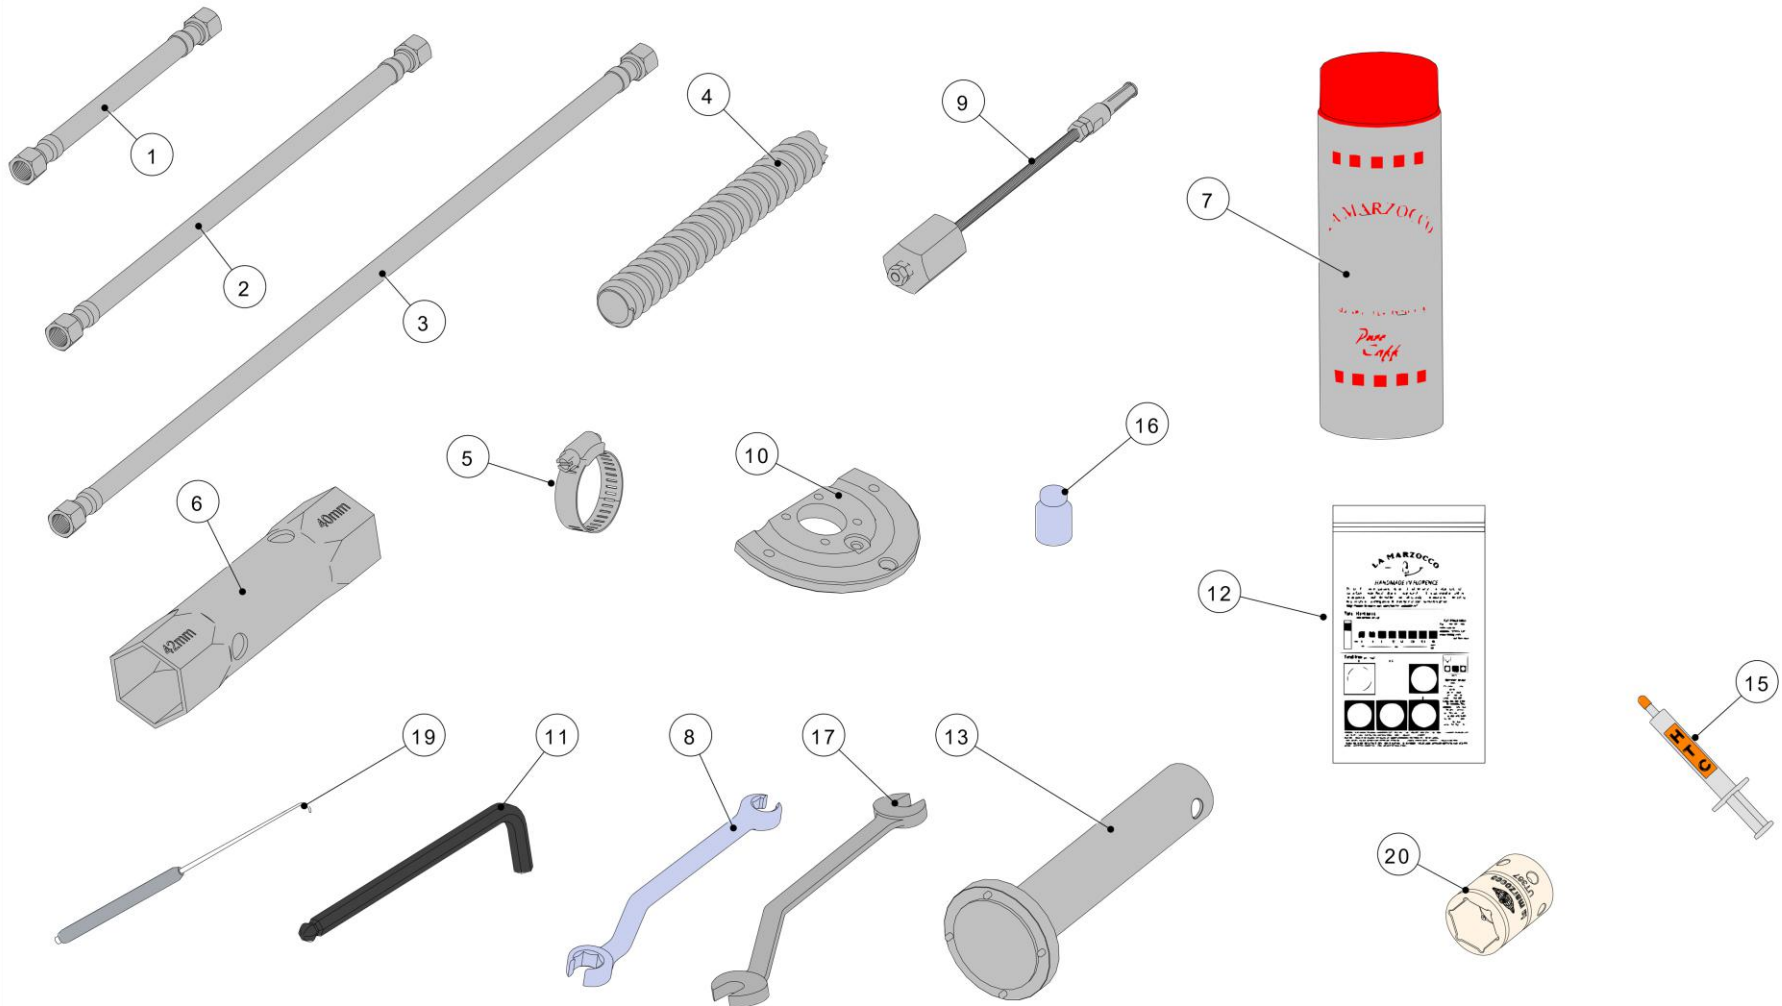

la marzocco

handmade in florence

SCALES VERSION – PORTAFILTER ASSEM.

Item	Part number	Description
0001	931-2	2 PRECISION PORTAFILTER KIT
0002	931-3	3 PRECISION PORTAFILTER KIT
0003	932	4x 17g S/S PRECISION FILTER BASKET KIT
0003	947	4x 14g S/S PRECISION FILTER BASKET KIT
0003	948	4x 21g S/S PRECISION FILTER BASKET KIT

la marzocco

handmade in florence

HOSE AND ACCESSORIES