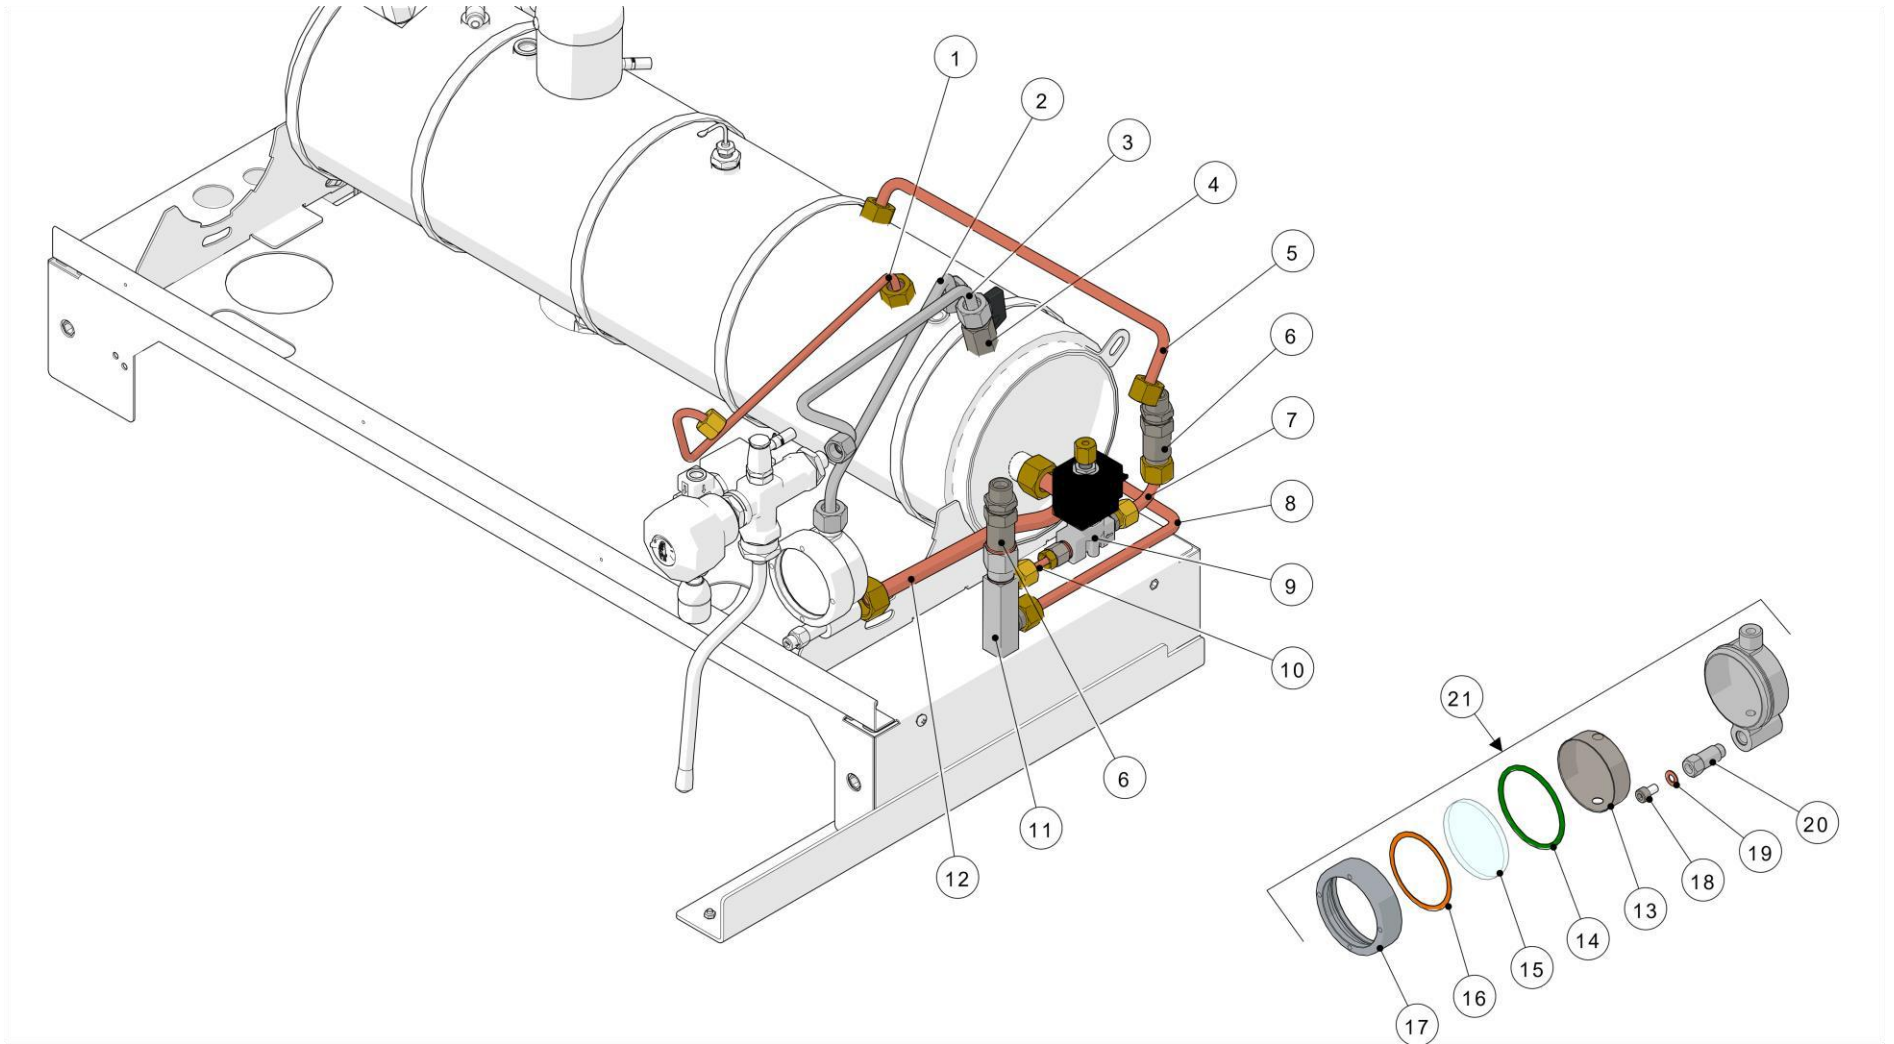

la marzocco

handmade in florence

HYDRAULIC ASSEMBLY