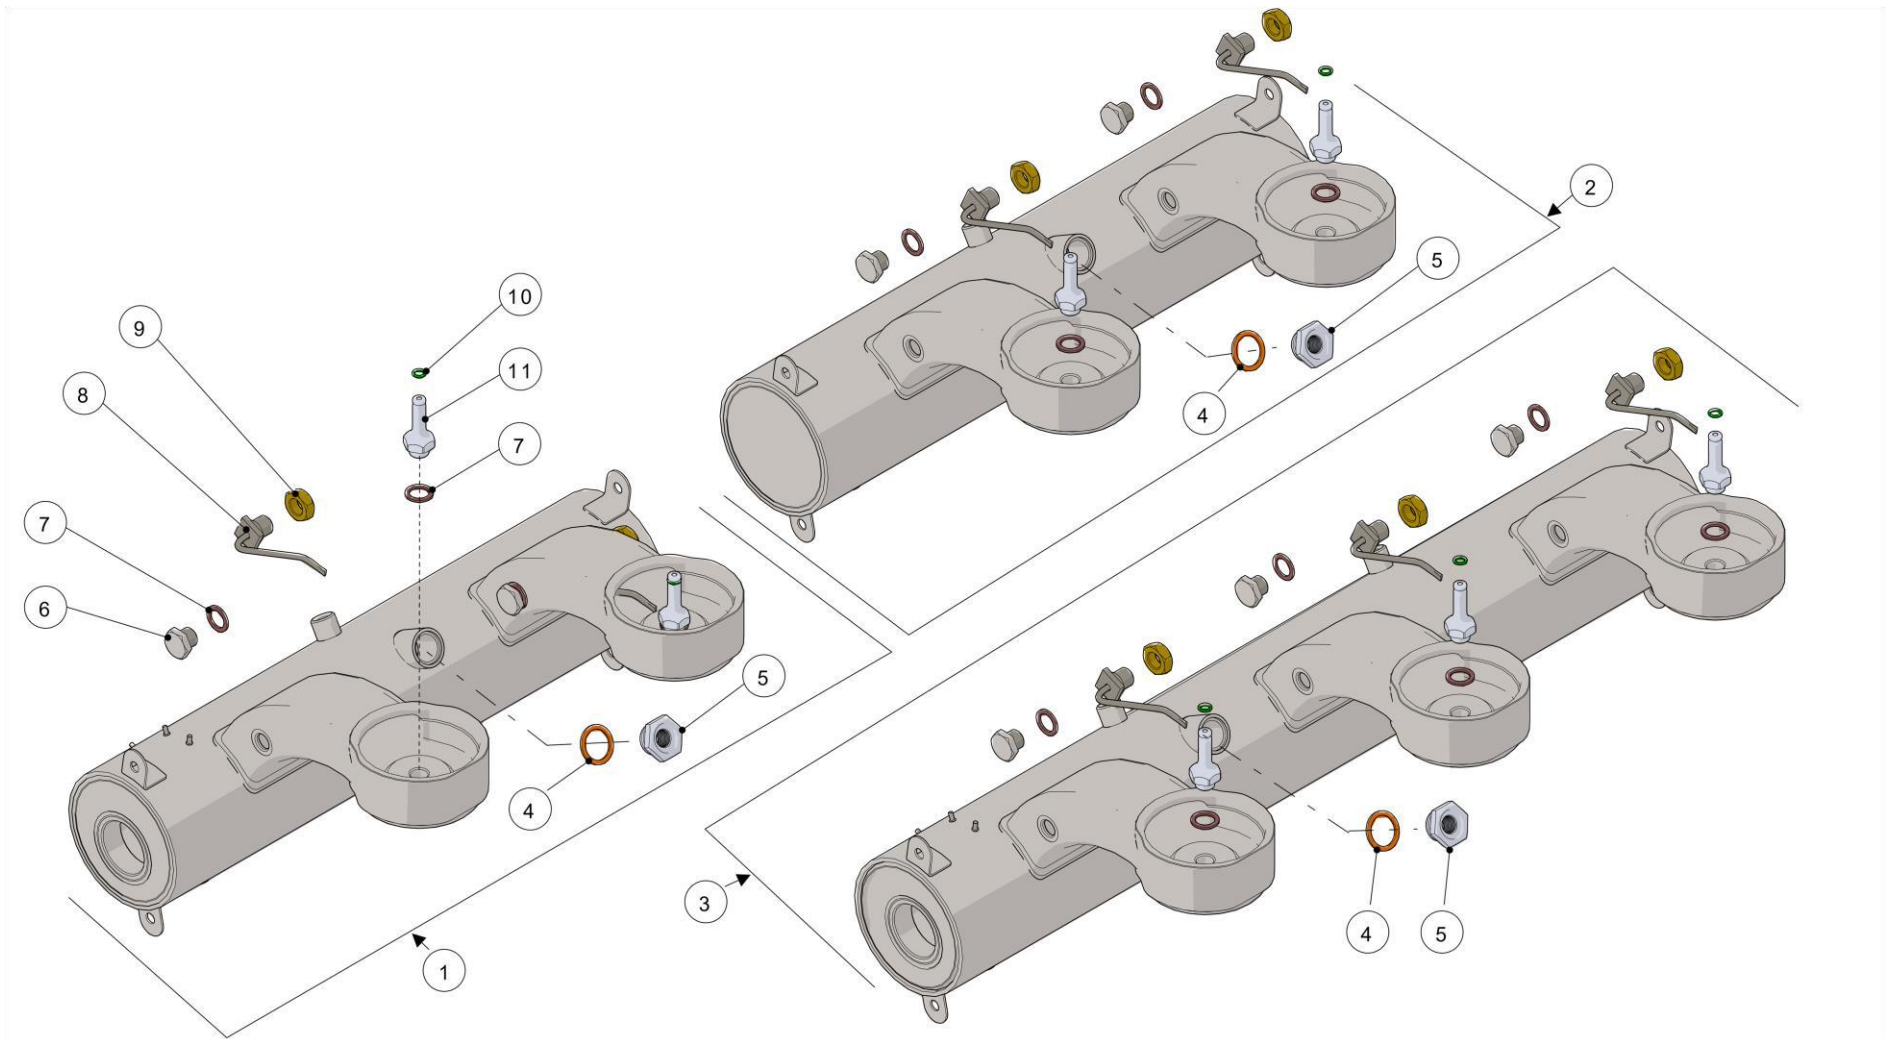

la marzocco

handmade in florence

COFFEE BOILER ASSEMBLY

la marzocco

handmade in florence

COFFEE BOILER ASSEMBLY

Item	Part number	Description
0001	L030	CAP NUT G3/8 H11 WR19 BRASS
0002	H.1.004	O-RING 2,62X10,77 EPDM 70 ShA
0003	L164.02	BALL VALVE G3/8M-G3/8F BRASS TREATED
0004	L276.01	SAFETY THERMOSTAT 1P TRIP FREE 130C 250V
0005	L276/B	SAFETY THERMOSTAT 2P 130C 250V
0006	DAD03M	NUT M3 H3 WR5,5 BRASS
0007	TL06	TUBE CROSS FITTING - COFFEE BOILER
0008	L129.01	CROSS FITTING G1/4M WR13 BRASS TREATED
0009	L128.01	TEE FITTING G1/4M WR13 BRASS TREATED
0010	F.7.005	INSULATION PANEL 3GR COFFEE BOILER
0010	F.7.004	INSULATION PANEL 2GR COFFEE BOILER
0011	A.5.016.01	PLASTIC FASTENER 750X7.5
0012	A.1.019	FITTING G1/4F-G1/8F WR17 BRASS
0013	A.2.103	FITTING PUSH-IN 90
0014	T.3.006	PTFE TUBE 6x4mm
0015	F.6.001.01	SPACER 8,4X25X6 AL
0016	L165/9	WASHER 6,5X18X1,5 GALVANIZED
0017	I.1.043	WASHER 6,5x18x3
0018	RONDELLA6X12	WASHER 6,4X12X1,5 S/S A2
0019	I.1.049	NUT M6 H5 WR10 S/S A2
0020	I.1.067	SCREW M6X25 HEX HEAD S/S A2
0021	I.1.058	SCREW M6X20 HEX HEAD S/S

la marzocco

handmade in florence

COFFEE BOILER ASSEMBLY

la marzocco

handmade in florence

COFFEE BOILER ASSEMBLY

Item	Part number	Description
0001	L.1.005.2GB.R	COFFEE BOILER FLAT SIDE 2GR
0002	L.1.005.2DGB.R	COFFEE BOILER FLAT SIDE DX 2GR
0003	L.1.005.3GB.R	COFFEE BOILER FLAT SIDE 3GR
0004	L260/1A	WASHER 21X27X1,5 COPPER
0005	A.2.007	PT1000 PROBE ADAPTOR
0006	A.5.022	CAP G1/4 H15,5 WR19 S/S
0007	L100/1A	WASHER 13,5X19X1,5 COPPER
0008	B.1.003.01	RIGHT SIDE GROUP NECK CAP
0009	L100/5	NUT G1/4 H8 WR20 BRASS
0010	H.1.006	O-RING 1,78x6,07 VITON
0011	A.2.009.01	S/S GROUP ADAPTER