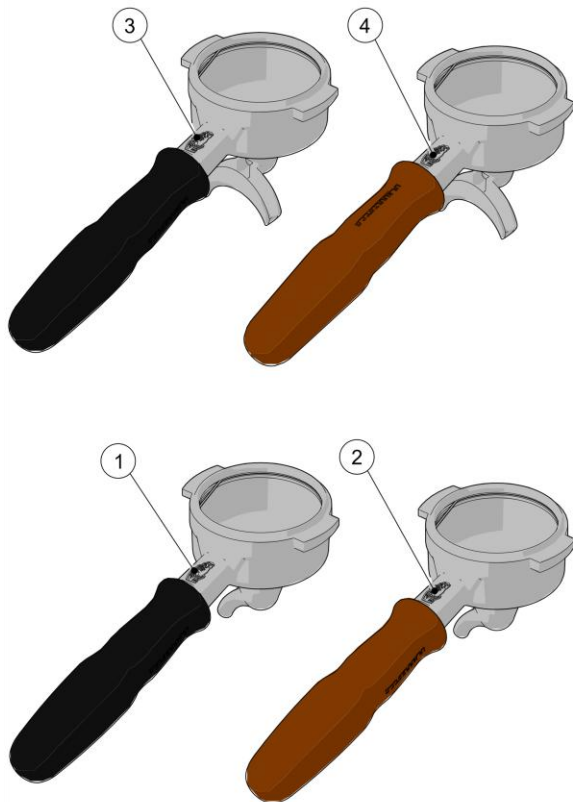

la marzocco

handmade in florence

ELECTRICAL SYSTEM

1
COMPLETE LOW VOLTAGE
WIRING HARNESS

la marzocco

handmade in florence

ELECTRICAL SYSTEM

Item	Part number	Description
0001	E.4.155	WIRING HARNESS LINEA PB 2AV LOW VOLTAGE
0001	E.4.170	WIRING HARNESS LINEA PB 2MP LOW VOLTAGE
0001	E.4.157	WIRING HARNESS LINEA PB 3AV LOW VOLTAGE
0001	E.4.172	WIRING HARNESS LINEA PB 3MP LOW VOLTAGE
0001	E.4.176	WIRING HARNESS LINEA PB 4AV LOW VOLTAGE
0002	F.1.044	LINEA PB ELECTRONIC BOARD BOX COVER
0003	E.1.023.03	UNIVERSAL BOARD
0004	E.1.025.03	LINEA PB BOARD
0005	F.1.043	LINEA PB ELECTRONIC BOARD BOX
0006	E.4.298	GATEWAY CONNECTION WIRING 1250MM
0007	E.8.006.02	INTERNAL BOX GATEWAY IOT
0008	E.2.108	POWER SUPPLY 24V 15W 100-240V
0009	E.4.334	GATEWAY POWER CABLE FOR RETROFIT

la marzocco

handmade in florence

PORTAFILTER ASSEMBLY

la marzocco

handmade in florence

PORTAFILTER ASSEMBLY

Item	Part number	Description
0007	L111/2NAC	PORTAFILTER DOUBLE SPOUT
0008	A.5.014.01	DOUBLE SPOUT S/S
0009	H.1.017	O-RING 3,53X9,12 EPDM 70 SH
0009	H.1.017.02	O-RING 3,37X9,21 EPDM
0010	L111/SS.R	CUP PORTAFILTER S/S WITH HANDLE
0011	L111/1AC	PORTAFILTER SINGLE SPOUT
0012	A.5.013.01	SINGLE SPOUT S/S
0013	L115/A	FILTER 1 CUP
0014	L115/A/S	SINGLE FILTER
0015	5.128	19mm SWIFT FILTER BASKET
0016	5.127	22mm SWIFT FILTER BASKET
0017	5.133	TRIPLE SWIFT FILTER BASKET
0018	F.3.029.GR	FILTER 7 GR STANDARD
0019	F.3.053	FILTER 7 GR STANDARD ITALY
0020	F.3.150	FILTER 8 GR STANDARD
0021	F.3.134	FILTER 9 GR STANDARD
0022	F.3.028.01	FILTER 14 GR STANDARD
0023	F.3.027.01	FILTER 17 GR STANDARD
0025	F.3.026.01	FILTER 21 GR STANDARD
0026	L113	SPRING D WIRE1,1 S/S FILTER LOCK
0027	L115/C	BLIND FILTER
0028	F.3.045	S/S-ALUMINUM SINGLE-DOUBLE TAMPER
0029	F.3.031.01	ANODIZED DOUBLE TAMPER S/S US VERSION

la marzocco

handmade in florence

PORTAFILTER ASSEMBLY

FIXED SPOUT

RIDGELESS

X - TESTED & CERTIFIED

la marzocco

handmade in florence