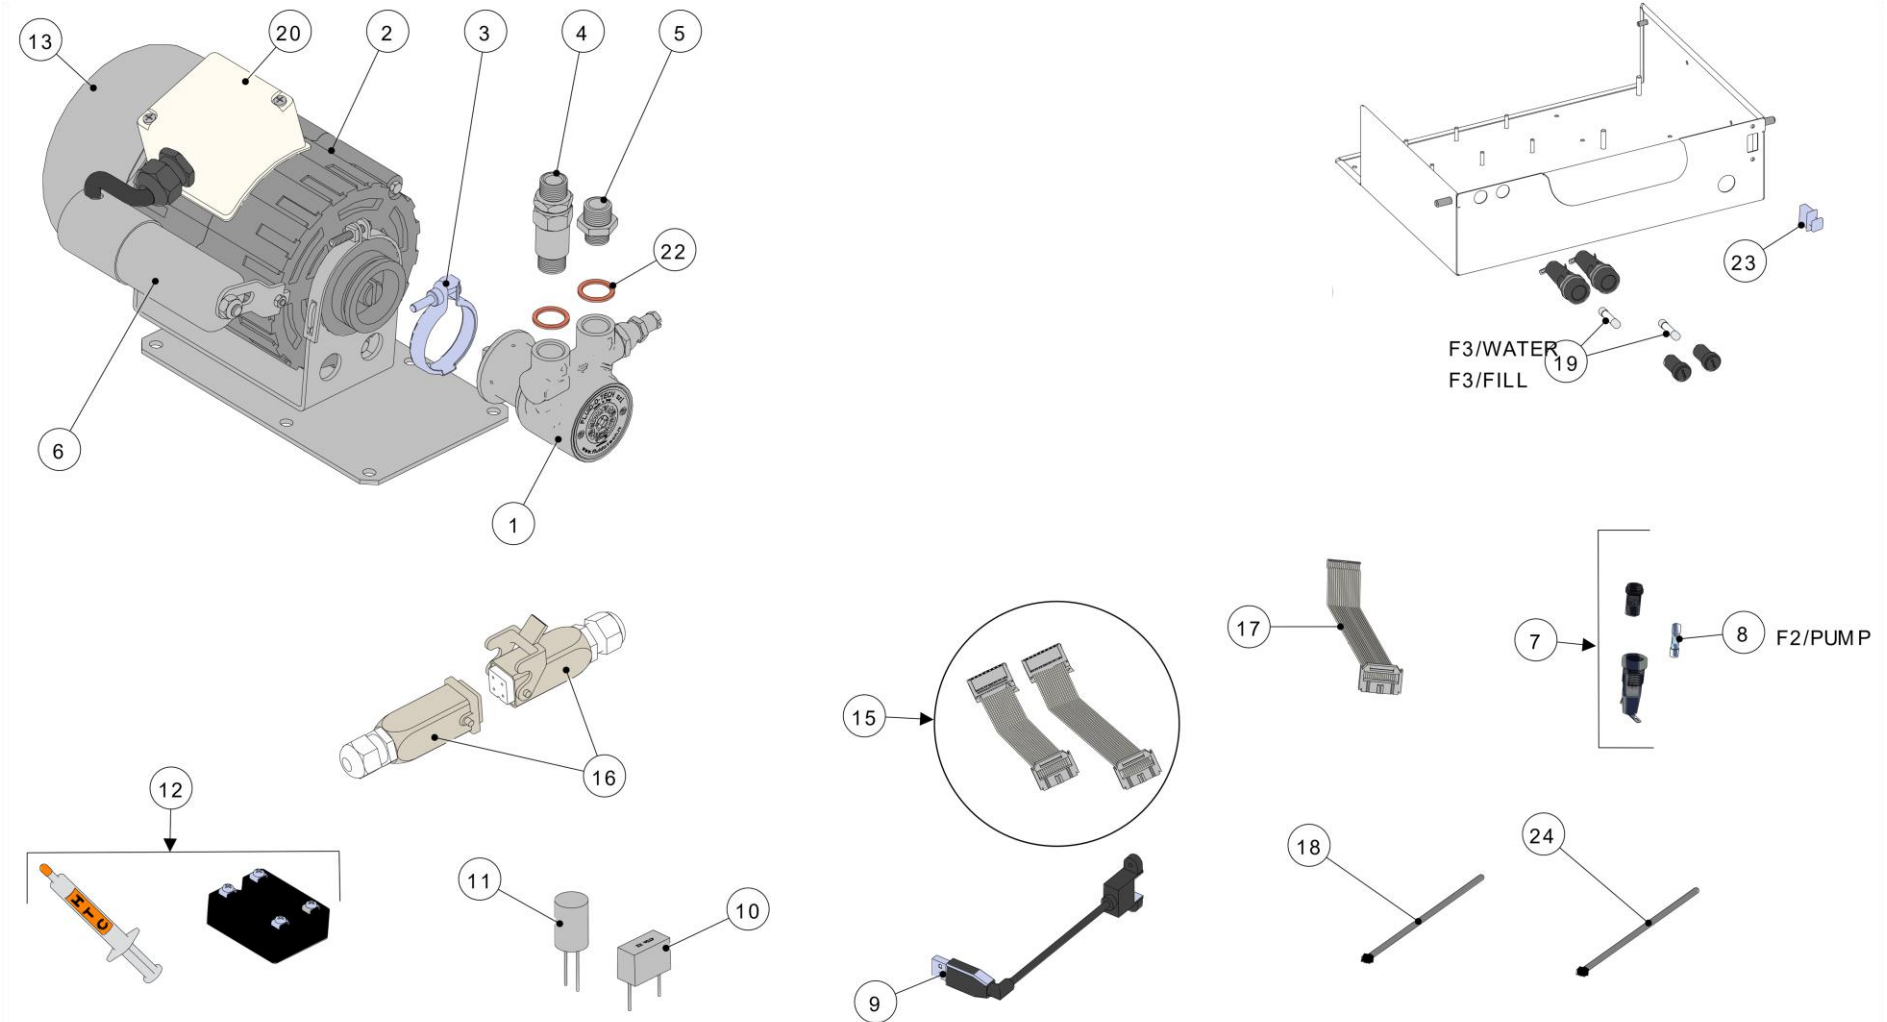

la marzocco

handmade in florence

ELECTRICAL SYSTEM AND PUMP