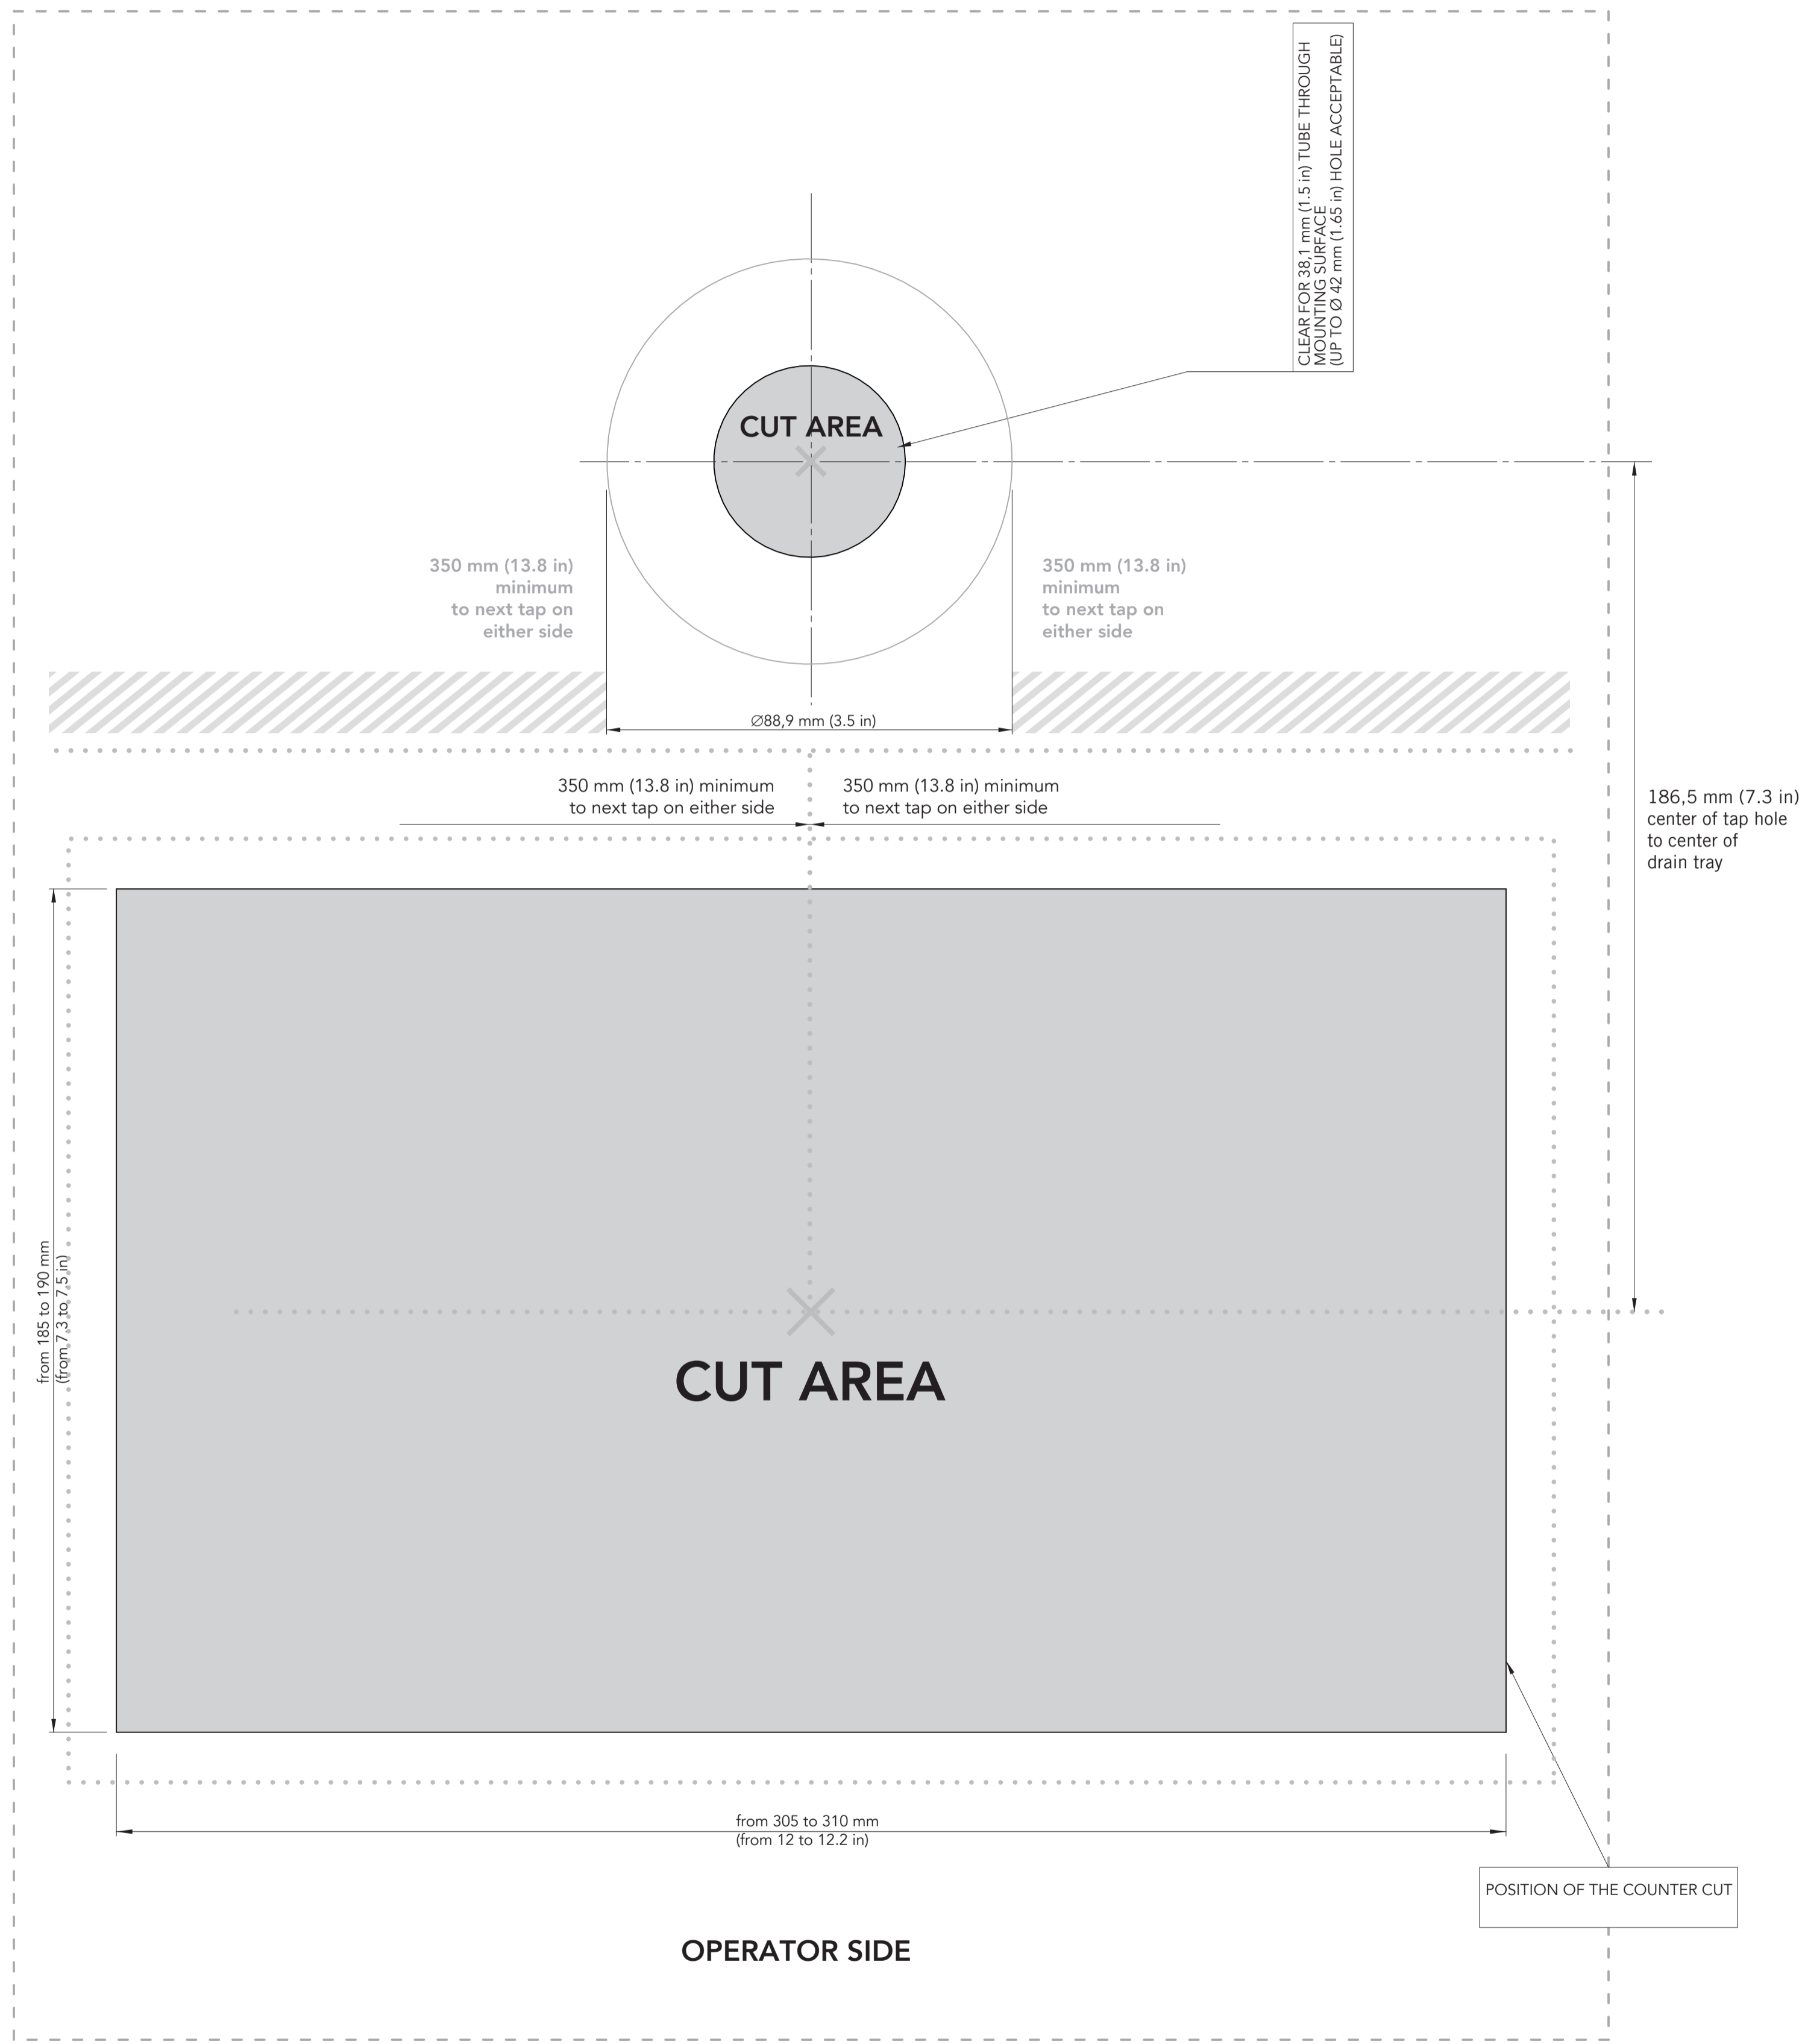

DIMENSIONS ARE IN MILLIMETERS,
UNLESS OTHERWISE SPECIFIED

PRINT ON A1 SIZE PAPER (841 x 594 mm)

PLEASE CHECK THE PRINTED DIMENSIONS
WITH A MEASURING DEVICE PRIOR TO USING
THIS TEMPLATE TO CUT YOUR MOUNTING SURFACE

DIMENSIONS ARE IN MILLIMETERS,
UNLESS OTHERWISE SPECIFIED