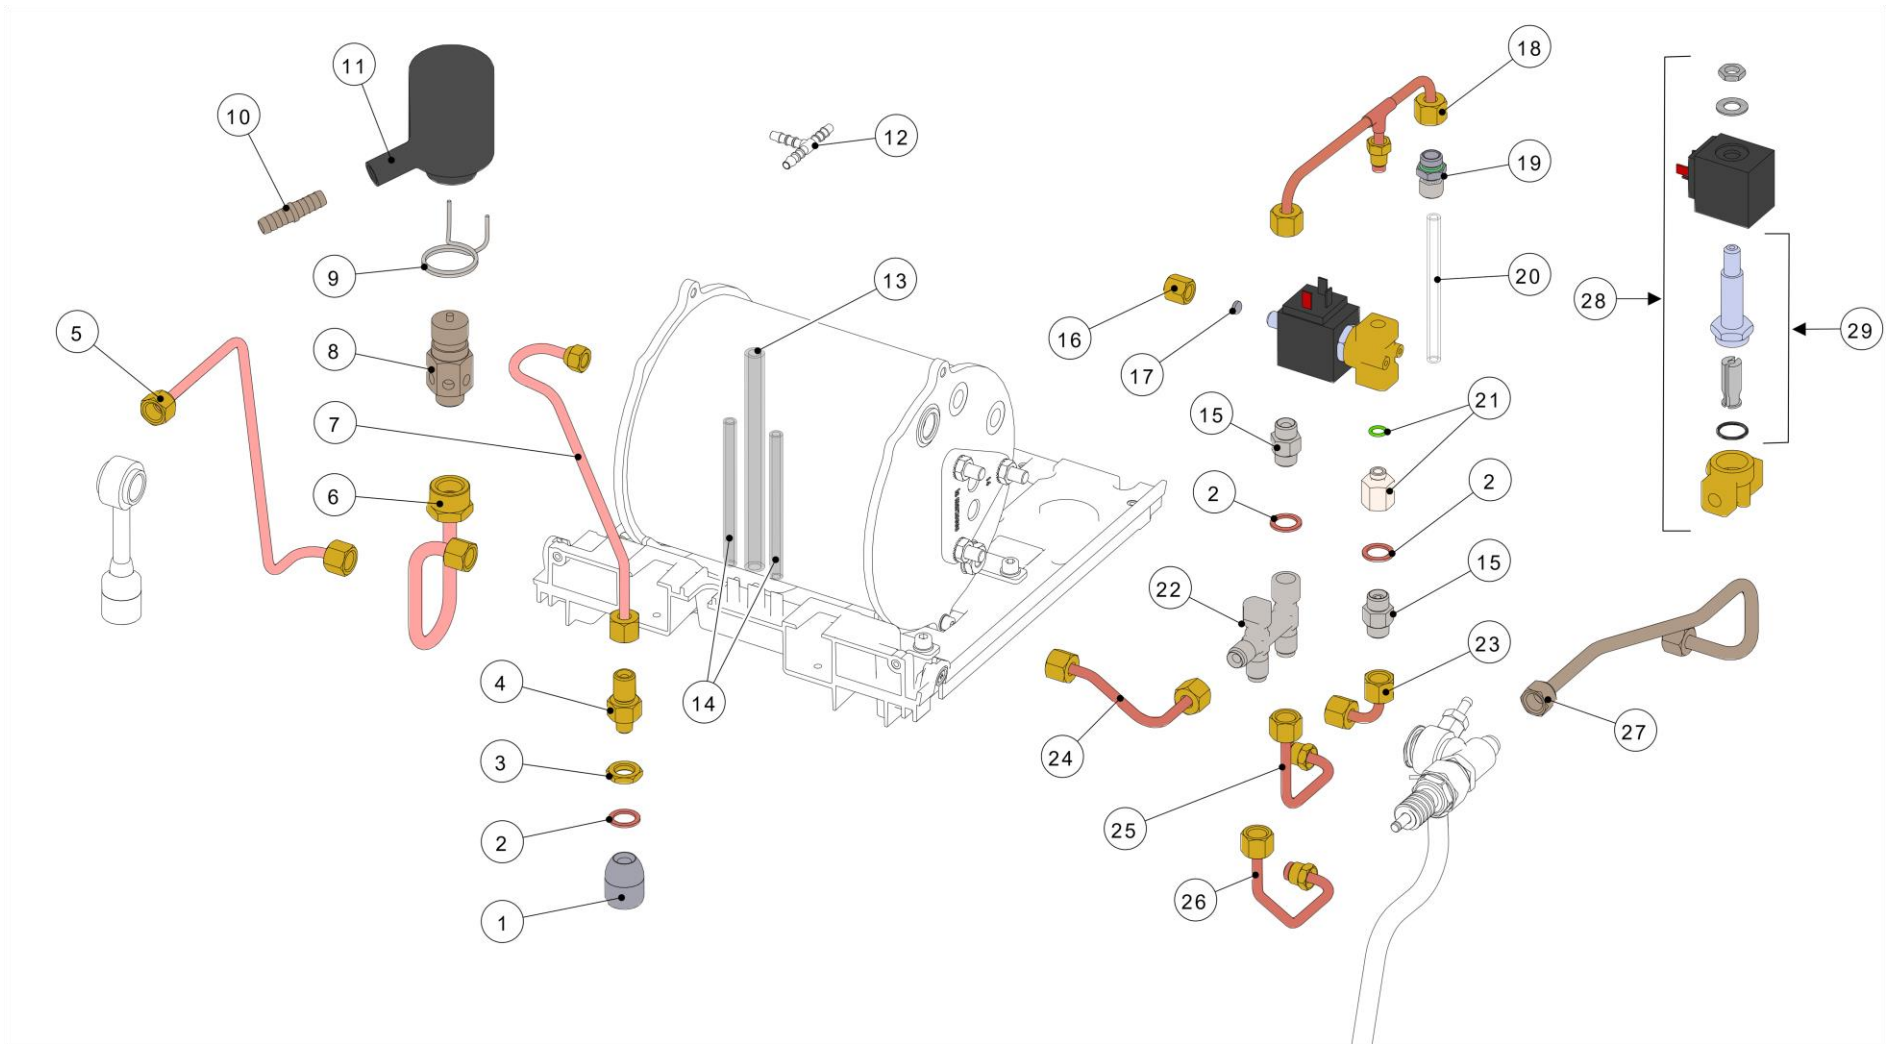

la marzocco

handmade in florence

WATER MOTOR PUMP ASSEMBLY

la marzocco

handmade in florence

WATER MOTOR PUMP ASSEMBLY

Item	Part number	Description
0001	DADOINOXM4	NUT M4 H3 WR? S/S A2
0002	E.7.025	MOTOR 110V FOR PUMP 70L/H LMR
0003	E.2.014	GROMMET FOR PUMP MOTOR GS3
0004	F.2.020	ANTI-VIBRATION ADAPTER KIT FOR PUMP
0005	L290/C	PUMP CLAMP
0006	E.3.003.01	PUMP GS3 70 l/h S/S
0007	F.1.280	BOCCOLA 08,5 H9,5 POM C
0008	F.2.086	GOMMINO 16x8x12x1
0009	H.1.021	O-RING 1,78x4,47 EPDM 70 ShA
0010	L100/D	WASHER 10X14X1,5 COPPER
0011	L180/1	WASHER 22X17X1,5 COPPER
0012	A.5.198	BARB FITTING G3/8M WR19 S/S
0013	A.5.107	FITTING G3/8M-G1/4F WR19 S/S
0014	A.2.128	ELBOW FITTING WITH NUT 06 G1/4M BRAS TR.
0015	A.5.200	FITTING BYPASS JOINT
0016	F.3.168	BASE BYPASS SETTING SHAFT

la marzocco

handmade in florence

HYDRAULIC ASSEMBLY

la marzocco

handmade in florence

HYDRAULIC ASSEMBLY

Item	Part number	Description
0001	L160/3.02	HOT WATER SPOUT G1/8 TREATED
0002	L100/1A	WASHER 13,5 X 19 X 1,5 COPPER
0003	L146	NUT G1/4H4,5WR19BRASS
0004	A.1.031	FITTING G1/8M-G1/4MWR18H40BRASS
0005	T.1.339	TUBE STEAM BOILER-HOT WATER VALVE
0006	T.1.325	TUBE STEAM BOILER-SAFETY VALVE LMR
0007	T.1.324	TUBE BREWING SOLENOID VALVE-DRAIN
0008	B.2.025	SAFETY VALVE G3/82,5 BAR TEA
0009	1.8.003	MOLLA A TORSIONE 2,5X32
0010	A.2.122	HOSE HOLDER D10e BRASS TR.
0011	F.2.062	SAFETY VALVE CLOSURE
0012	A.7.001.01	HOSE CONNECTOR TEE-SHAPE D6,3 Di4 PVDF
0013	T.4.002	10x14 TRANSPARENT SILICONE TUBE
0014	T.4.001	ANTISUCTION VALVE SILICONE TUBE
0015	B.2.027	CHECK VALVE H27,5
0016	L134	FITTING G1/8 FH14 WR14 D4 BRASS
0017	L134/4	FERRULE BLIND 8X4 TREATED
0018	T.1.326	TUBE RAPID FIT-INLET VALVE-CHECK V
0019	A.5.189	STRAIGHT FITTING WITH NUT 06 G1/4M SIS
0020	T.3.007	PFA TUBE 6mm-4mm
0021	A.5.166	PROLUNGA INOX 1/8-1/4 ORING VITON