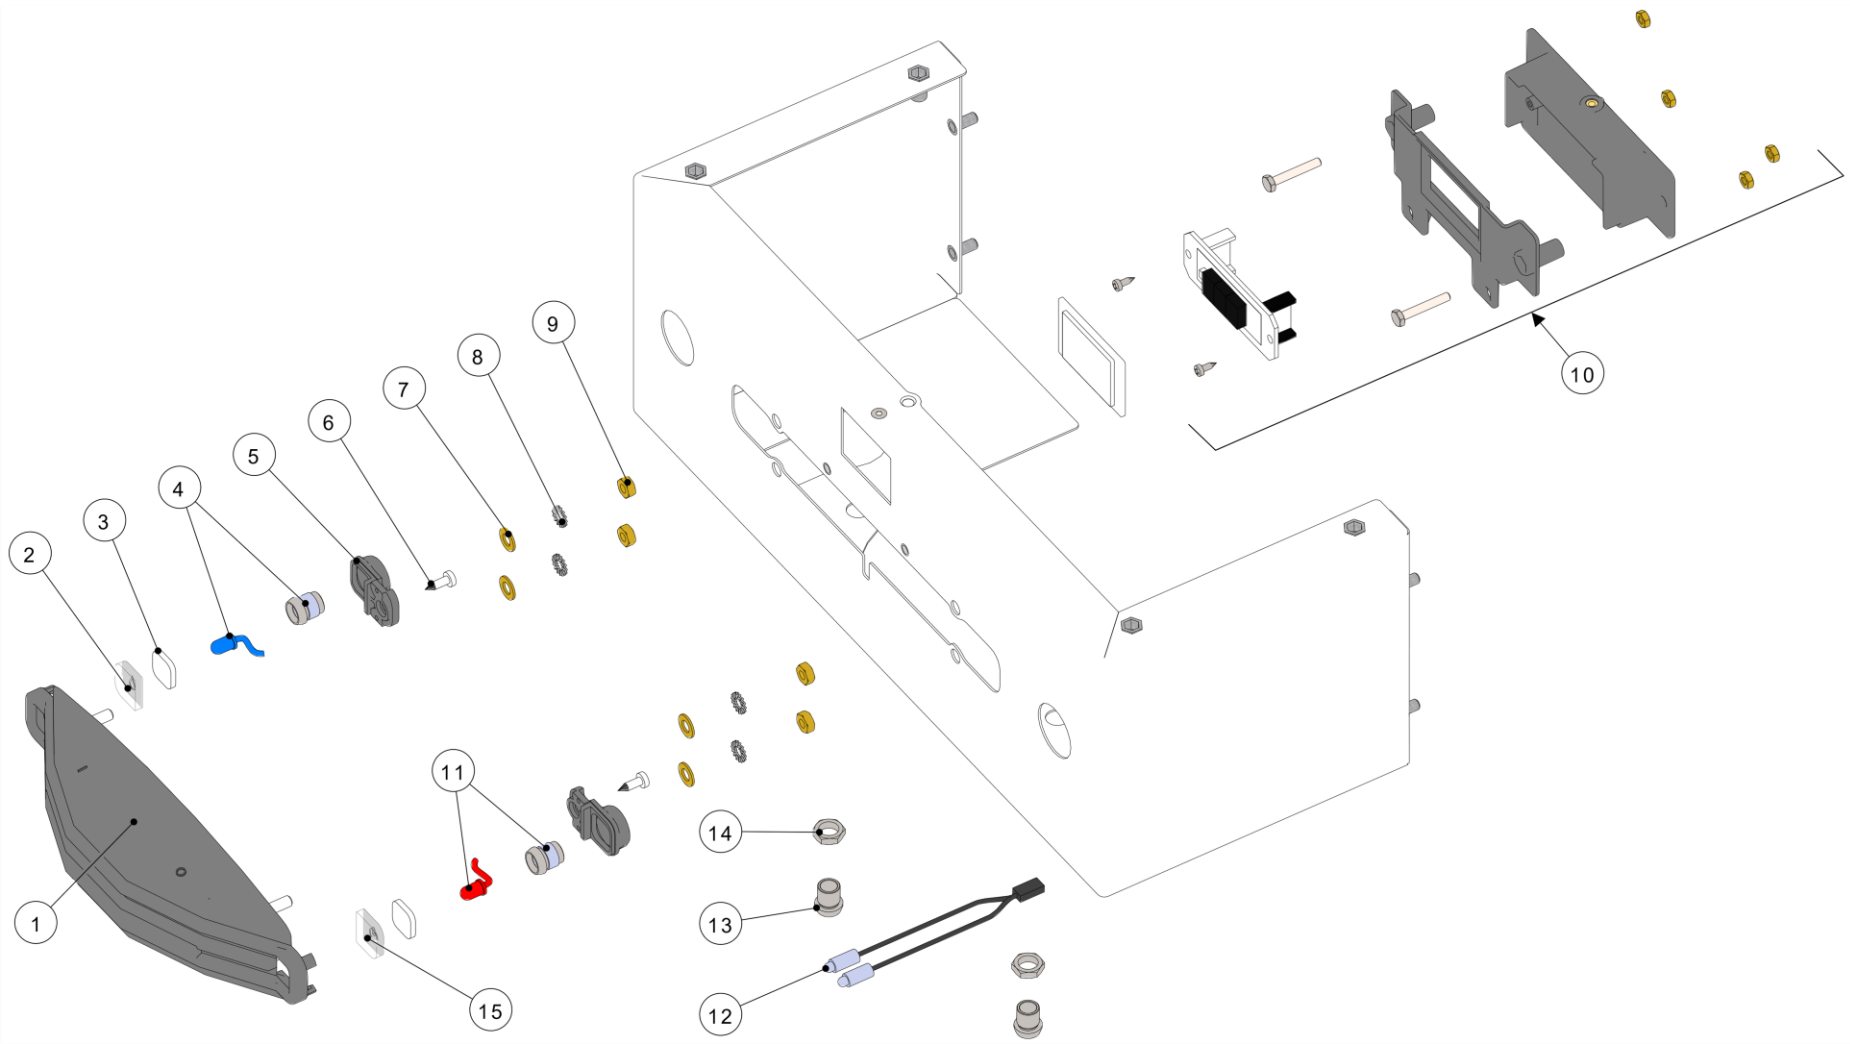

la marzocco

handmade in florence

BODY PANEL ASSEMBLY