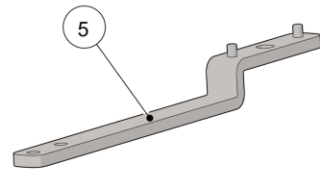

la marzocco

handmade in florence

HOSES AND ACCESSORIES