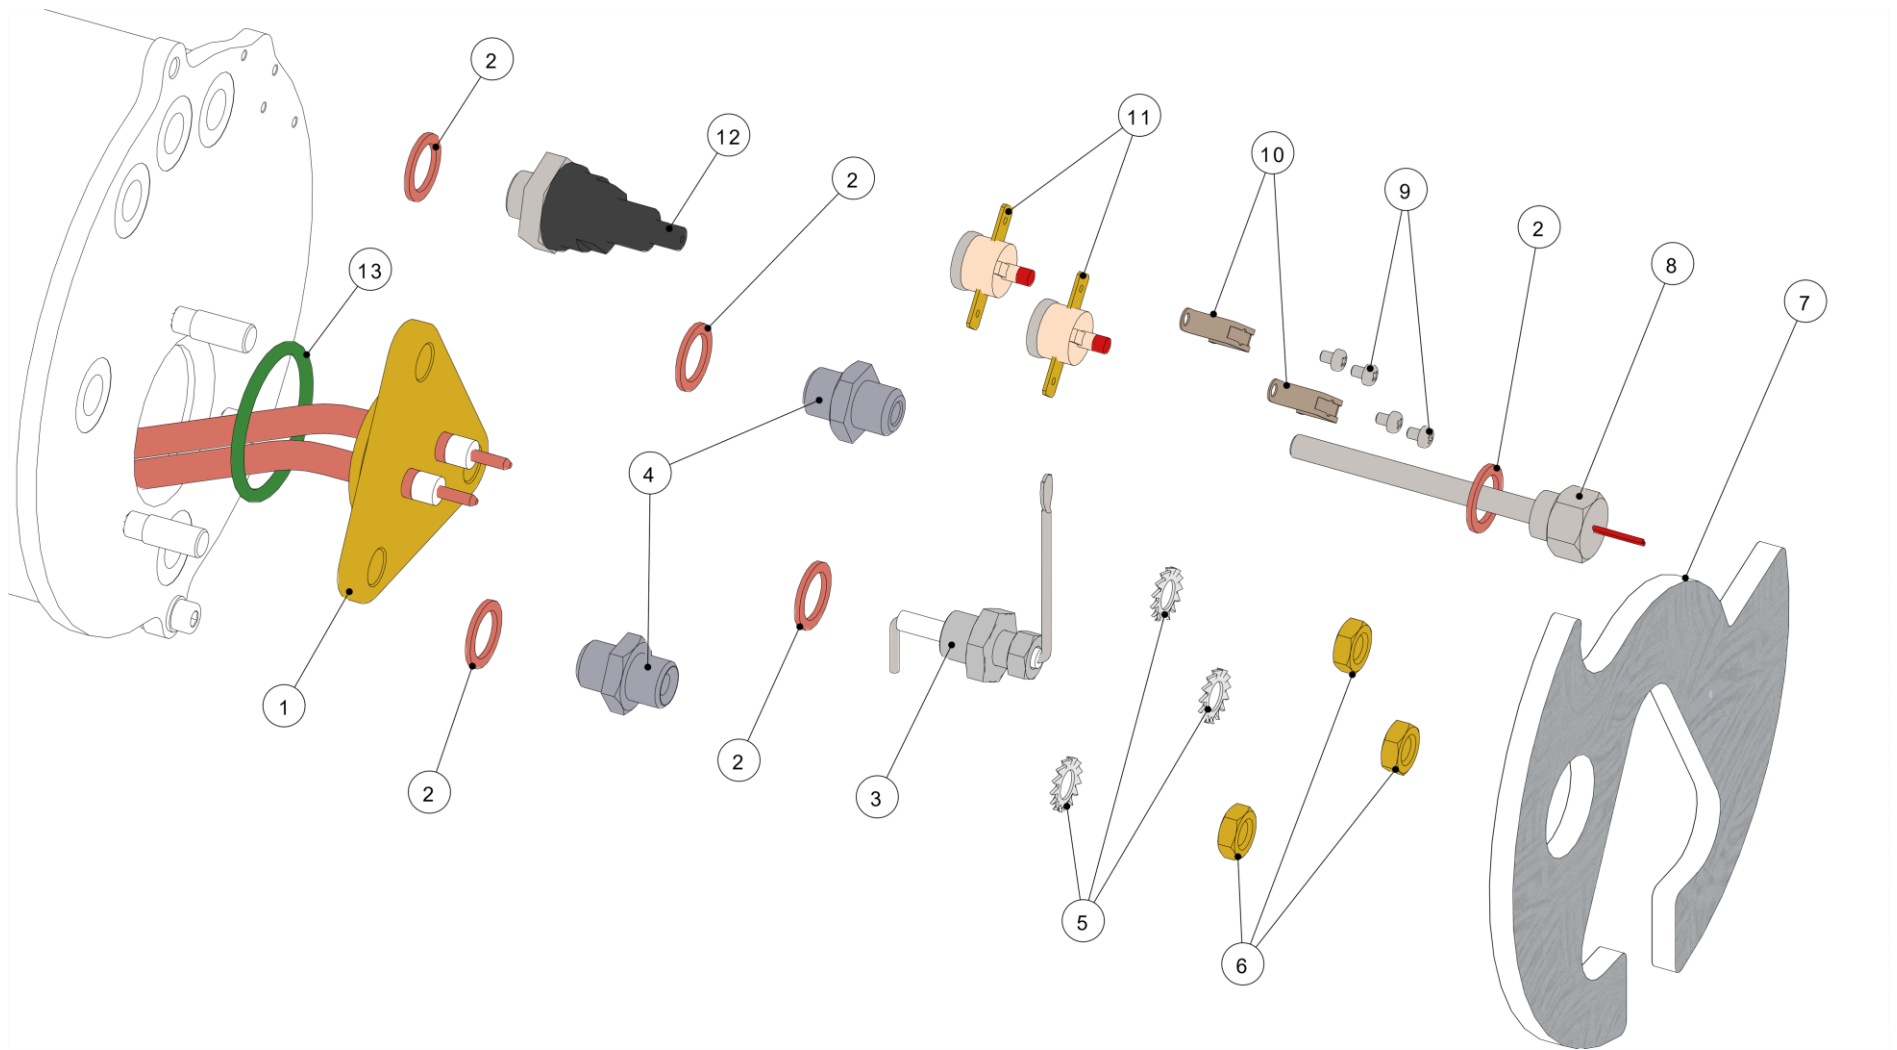

la marzocco

handmade in florence

HYDRAULIC ASSEMBLY

Item	Part number	Description
0022	A.5.197	MANIFOLD G1/4F - G1/4M SIS
0023	T.1.340	TUBE AUTOFILL SOLENOI DV. - STEAMBOILER
0024	T.1.338	TUBE CROSS FITTING MIXING - C. BOILER
0025	T.1.328	TUBE PRE-HEATER LMR
0026	T.1.327	TUBE PRE-HEATER-MANIFOLD LMR
0027	T.1.353	TUBE STEAM BOILER-STEAM VALVE
0028	L100/E110.01	SOLENOID VALVE 3WAY 110V
0029	B.2.006.02	SOLENOID VALVE 3WAY NO COIL

la marzocco

handmade in florence

HYDRAULIC ASSEMBLY

la marzocco

handmade in florence

HYDRAULIC ASSEMBLY

Item	Part number	Description
0001	F.2.014.01	O-RING 3,53X37,69 FKM 70 SH VERDE
0002	T.1.046	PREHEATER 1GR L157MM
0003	L100/1A	WASHER 13,5X19X1,5 COPPER
0004	L037/3.01	NIPPLE G1/4M-G1/4M WR19 H25.5 BRASS TR.
0005	ROND_DENT_8	TOOTH LOCK WASHER 8X14,7X2 S/S A2
0006	1.1.025	NUT MS H5 WR13 BRASS
0007	F.7.042	INSULATING RIGHT SIDE SB LMR
0008	L18011	WASHER 22X17X1,5 COPPER
0009	A.5.178	FITTING G1I4M-G1I8F WR17 S/S
0010	B.2.016.01	BALL VALVE G1I8F-R1I8M BRASS TREATED
0011	A.5.191	CAP G1I8 CHS SOCKET S/S WIO-RING
0012	A.5.188	NIPPLE G3I8M-G1I4M WR20 S/S

la marzocco

handmade in florence

HYDRAULIC ASSEMBLY

la marzocco

handmade in florence

HYDRAULIC ASSEMBLY

Item	Part number	Description
0001	E.6.003.03	HEATING ELEMENT W1200 V220 TRIANG. FL
0001	E.6.040	HEATING ELEM. W1200 V220 TRIANG.FL. TEA
0001	E.6.041.01	HEATING ELEMENT W900 V110 TRIANG.FL. RP
0002	L100/1A	WASHER 13,5X19X1,5 COPPER
0003	LA052	WATER LEVEL PROBE
0004	L037/3.01	NIPPLE G1/4M-G1/4M WR19 H25.5 BRASS TR.
0005	ROND_DENT_8	TOOTH LOCK WASHER 8X14,7X2 S/S A2
0006	1.1.025	NUT M8 H5 WR13 BRASS
0007	F.7.043	INSULATING LEFT SIDE SB LMR
0008	E.3.030.01	NTC LCR TEMPERATURE PROBE
0009	1.1.151	SCREW M3X4 PHILLIPS ROUND-PAN S/S A2
0010	F.9.002	BRACKET SAFETY THERMOSTAT CAMPINI TY60
0011	E.5.002	SAFETY THERMOSTAT 1P 140C 250V
0012	B.2.029.01	VALVE VACUUM BREAKER SMA G1/4 S/S FKM
0012	1037	REBUILD KIT VACUUM BREAKER SMA
0013	F.2.014.01	O-RING 3,53X37,69 FKM 70 SH VERDE