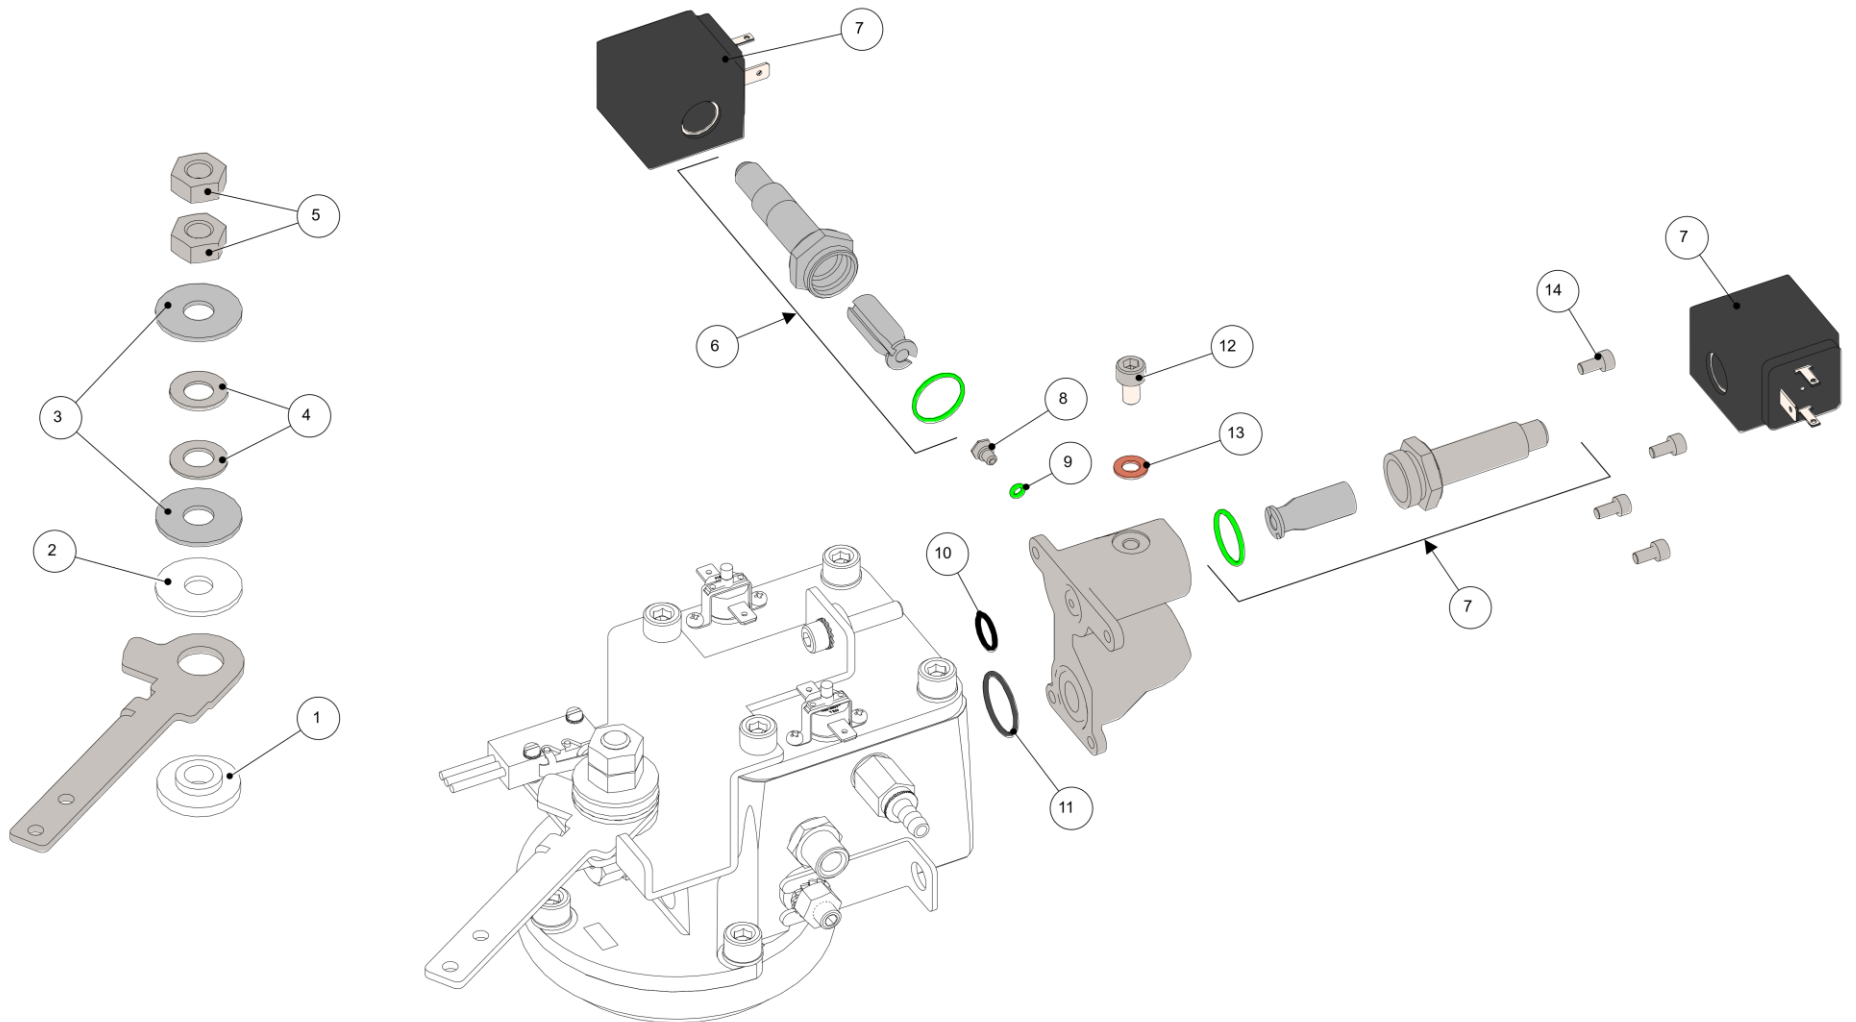

la marzocco

handmade in florence

COFFEE BOILER ASSEMBLY