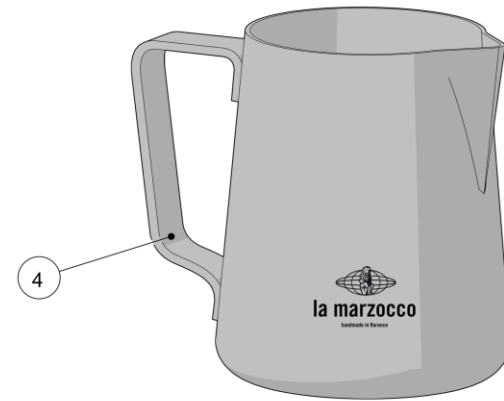

la marzocco

handmade in florence

HOSES AND ACCESSORIES