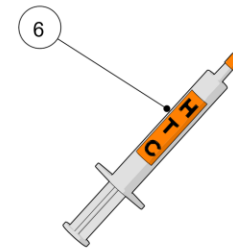

la marzocco

handmade in florence

HOSES AND ACCESSORIES