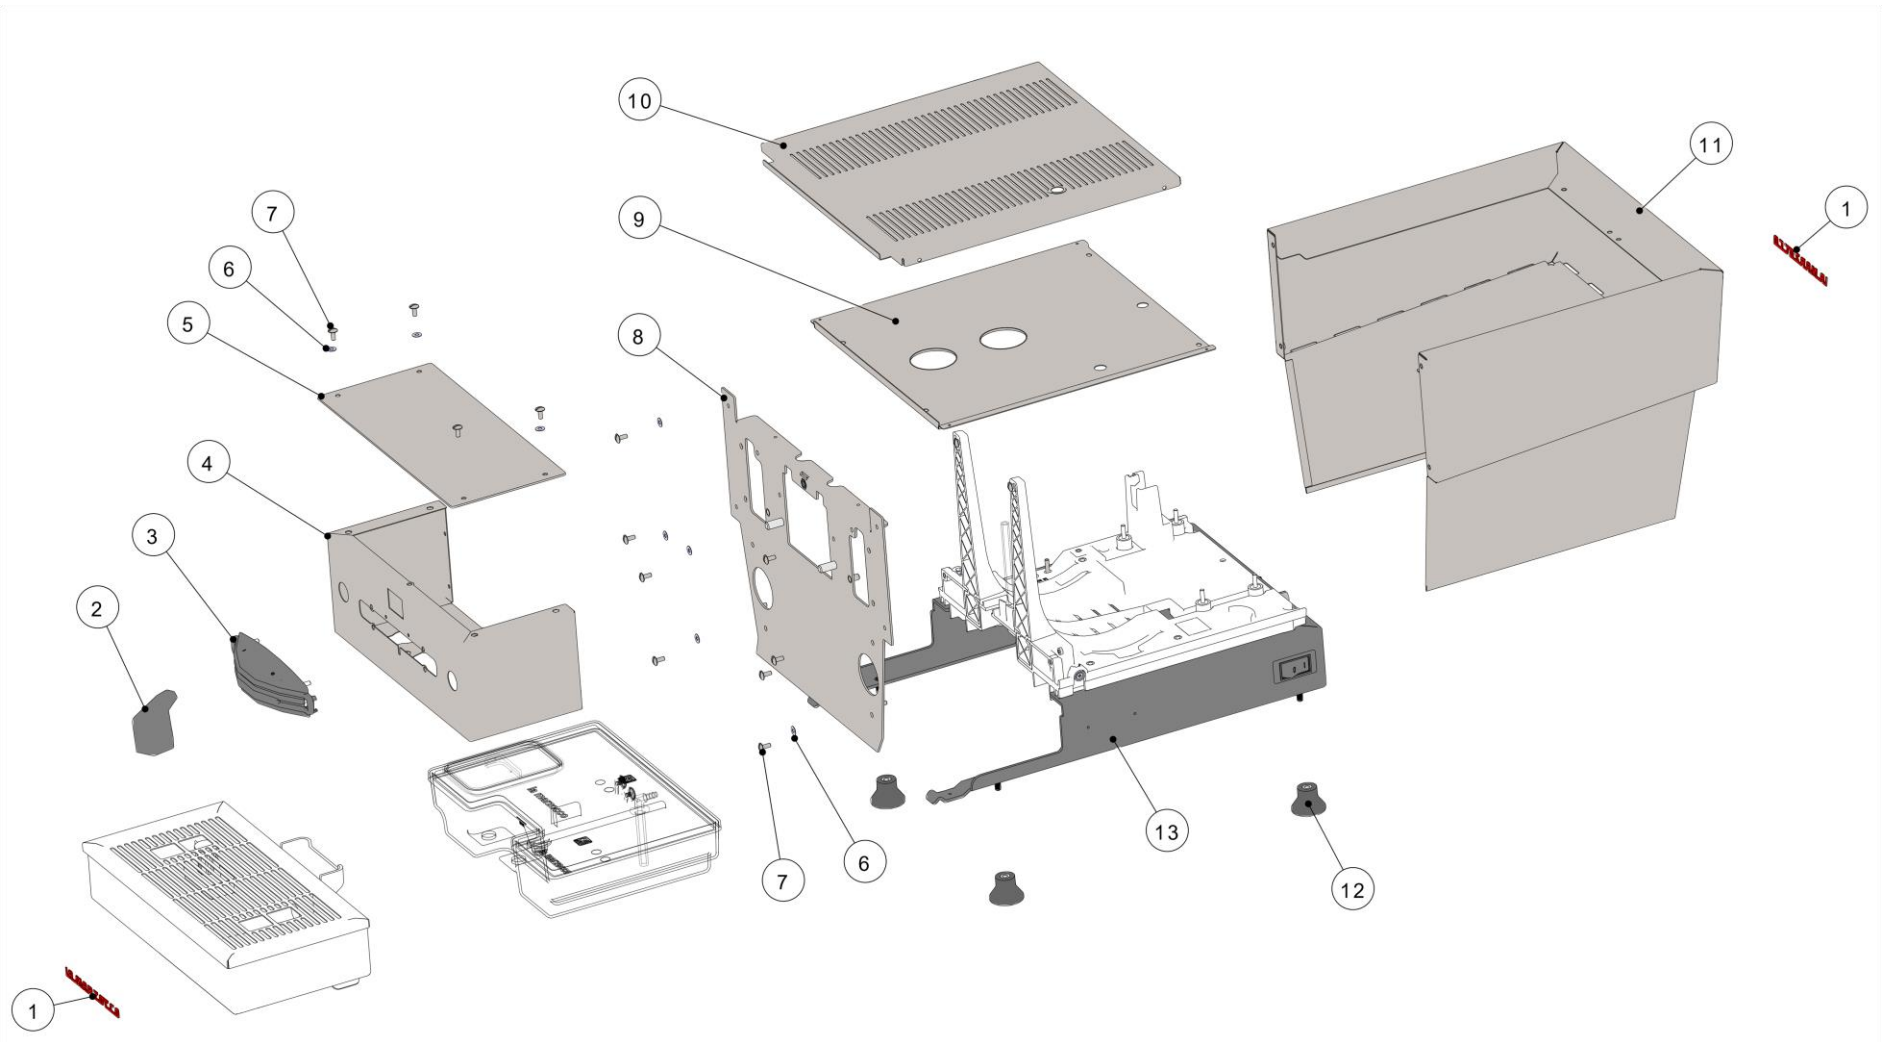

parts catalog linea mini (mi)

la marzocco
handmade in florence

la marzocco
handmade in florence

INDEX

	Pag.	Ver.
Specifications	4	1.0
Body Panel Assembly	6	1.0
Drain Box / Water Reservoir Assembly	9	1.0
Steam and Hot Water Assembly	11	1.0
Water Motor Pump Assembly	14	1.0
Hydraulic Assembly	16	1.0
Coffee Boiler Assembly	23	1.0
Body Panel Assembly	29	1.0
Electrical System	31	1.0
Filters and Portafilters	33	1.0
Hoses and Accessories	38	1.0
Water Supply Connection	40	1.0

la marzocco

handmade in florence

SPECIFICATIONS

la marzocco

handmade in florence

SPECIFICATIONS

Width (cm/in)	36 / 14
Depth (cm/in)	54 / 21.3
Height (cm/in)	38 / 15
Weight (kg/lbs)	30 / 66
Voltage (VAC)	120 single ph
Wattage (max)	1800
Coffee Boiler Capacity (liters)	.17
Steam Boiler Capacity (liters)	3

la marzocco

handmade in florence

BODY PANEL ASSEMBLY

la marzocco

handmade in florence

BODY PANEL ASSEMBLY

Item	Part number	Description
0001	D.4.059	RED LOGO LINEA MINI
0002	C.2.080	PADDLE HANDLE LMR
0003	C.2.079	PADDLE FRONT FRAME LMR PAINTED
0004	C.1.748.63	PANEL FRONT LMR SKY BLUE
0004	C.1.748.54	PANEL FRONT LINEA MINI RED
0004	C.1.748.60	PANEL FRONT LMR BLACK
0004	C.1.748.71	PANEL FRONT LMR RAL9006
0004	C.1.748.56	PANEL FRONT LMR YELLOW
0004	C.1.748	PANEL FRONT LMR
0005	C.1.743.63	COVER GROUP LMR SKY BLUE
0005	C.1.743.54	COVER GROUP LMR RED
0005	C.1.743.60	COVER GROUP LMR MATTE BLACK
0005	C.1.743.71	COVER GROUP LMR RAL 9600
0005	C.1.743.56	COVER GROUP LMR YELLOW
0005	C.1.743.62	COVER GROUP LMR WHITE
0005	C.1.743	COVER GROUP LMR
0006	I.6.024	WASHER NO ANTI-SCRATCH
0007	I.1.099	SCREW M4X10 MUSHROOM SLOTTED HEAD S/S
0008	C.1.753	PANELBODYFRAMEFRONTLMR
0008	C.1.753.71	PANEL BODY FRAME FRONT LMR RAL9006
0008	C.1.753.63	PANEL BODY FRAME FRONT LMR SKY BLUE