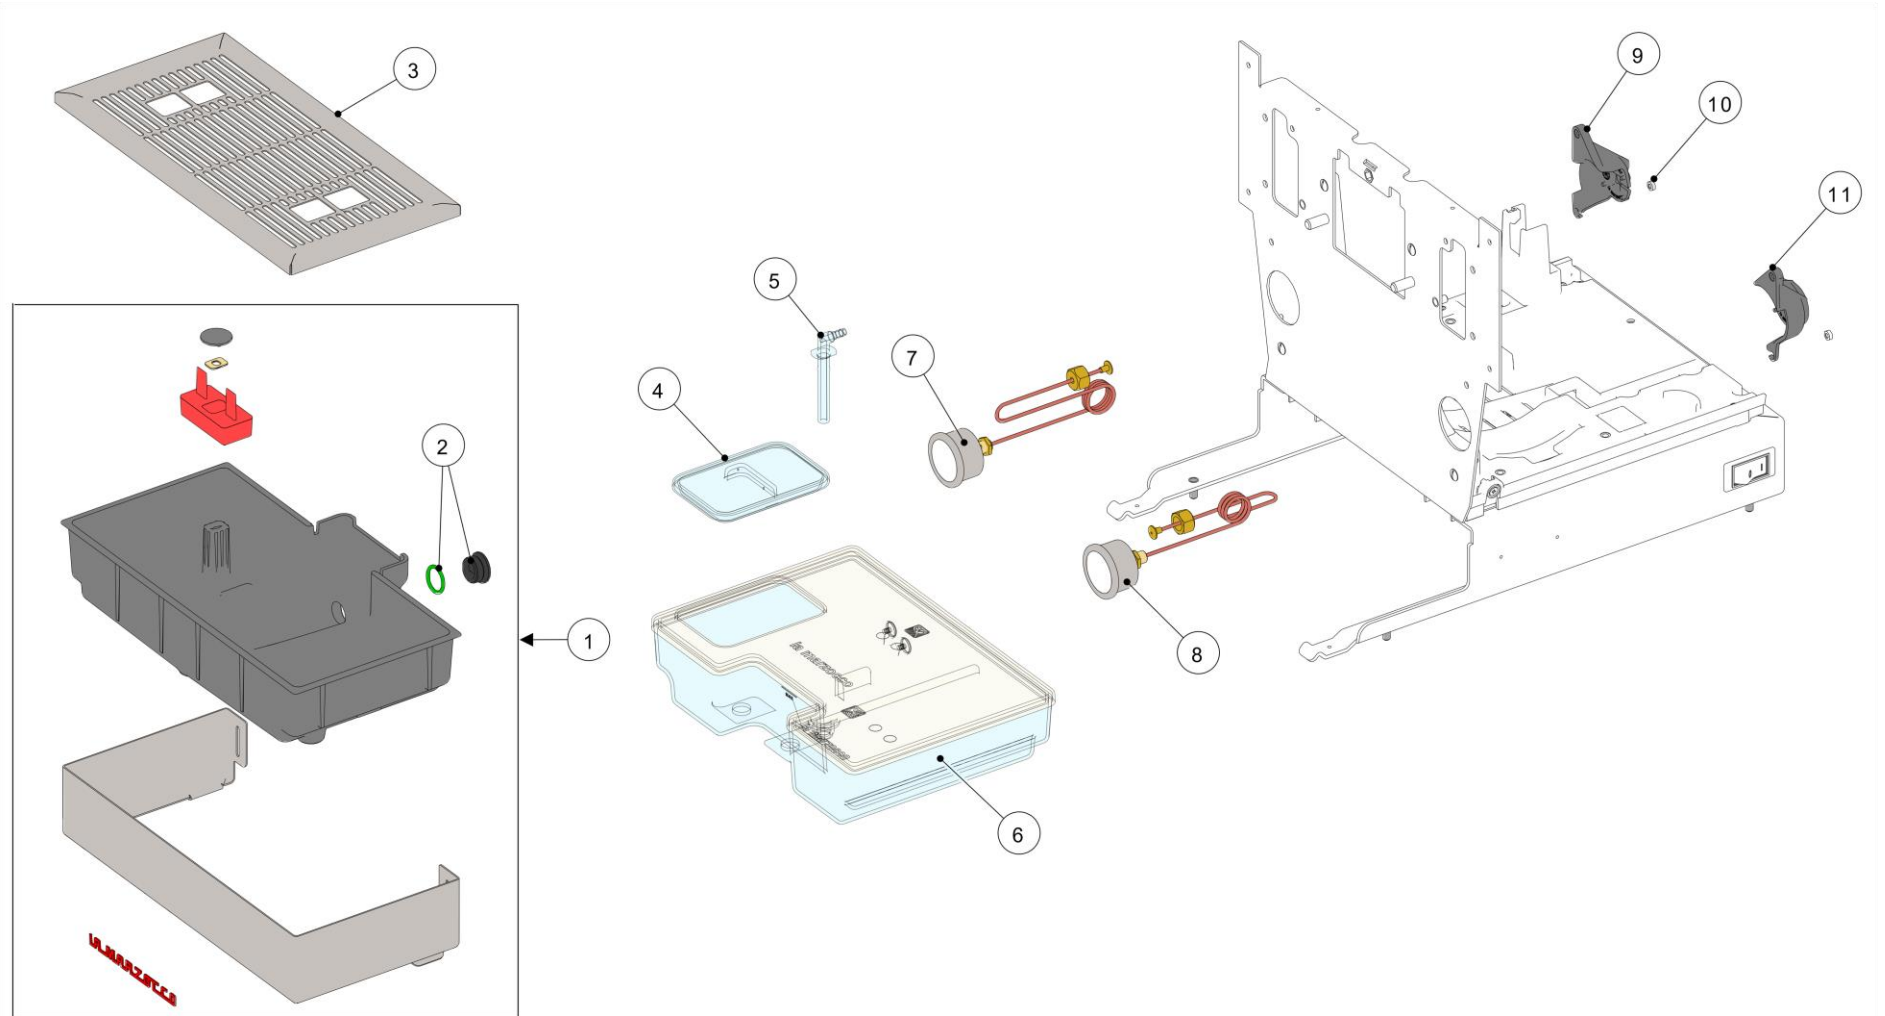

la marzocco

handmade in florence

BODY PANEL ASSEMBLY

Item	Part Number	Description
0008	C.1.753.62	PANEL BODY FRAME FRONT LMR WHITE
0008	C.1.753.60	PANEL BODY FRAME FRONT LMR BLACK
0008	C.1.753.56	PANEL BODY FRAME FRONT LMR YELLOW
0008	C.1.753.54	PANEL BODY FRAME FRONT LMR RED
0009	C.1.742	CLOSURE CUP WARMER LMR
0010	C.1.741	GRID CUP WARMER LMR
0011	C.1.752.63	BODY COVER ASSEMBLY LMR SKY BLUE
0011	C.1.752.54	BODY COVER ASSEMBLY LMR RED
0011	C.1.752.60	BODY COVER ASSEM. LMR MATTE BLACK
0011	C.1.752.71	BODY COVER ASSEMBLY LMR RAL9006
0011	C.1.752.56	BODY COVER ASSEMBLY LMR YELLOW
0011	C.1.752.62	BODY COVER ASSEMBLY LMR WHITE
0011	C.1.752	BODY COVER LMR
0012	CL41.R	KIT 4 FOOT D35X25 M6 ANTI-STAIN RUBBER
0013	C.1.750	BASE LMR

la marzocco

handmade in florence

DRAIN BOX/WATER RESERVOIR ASSEMBLY

la marzocco

handmade in florence

DRAIN BOX/WATER RESERVOIR ASSEMBLY

Item	Part Number	Description
0001	SA727	DRAIN BOX STAINLESS STEEL LMR R W/COVER
0001	SA727.54	DRAIN BOX RED LMR W/COVER
0001	SA727.56	DRAIN BOX YELLOW LMR W/COVER
0001	SA727.60	DRAIN BOX BLACK LMR W/COVER
0001	SA727.62	DRAIN BOX WHITE LMR W/COVER
0001	SA727.63	DRAIN BOX BLUE LMR W/COVER LIGHT
0001	SA727.71	DRAIN BOX METAL GRAY LMR W/COVER
0002	F.2.018.R	DRAIN BOX NIPPLE CAP GS3 W/O-RING
0003	C.1.756.01	DRAIN GRATE LMR
0004	F.1.017.01	GS3 WATER RESERVOIR LID
0005	T.3.014	WATER DRAFT LMR
0006	A.7.032	WATER RESERVOIR WITH COVER LMR
0007	E.3.033.02	PRESSURE GAUGE 0-18 WHITE FLUSH MOUNTING
0008	E.3.034.01	PRESSURE GAUGE 0-3 WHITE FLUSH MOUNTING
0009	F.1.244.01	SUBSTAIN MANOMETER LFT MICRA
0010	DADOINOXM4	NUT M4 H3 WR? S/S A2
0011	F.1.243.01	SUBSTAIN MANOMETER RGT MICRA