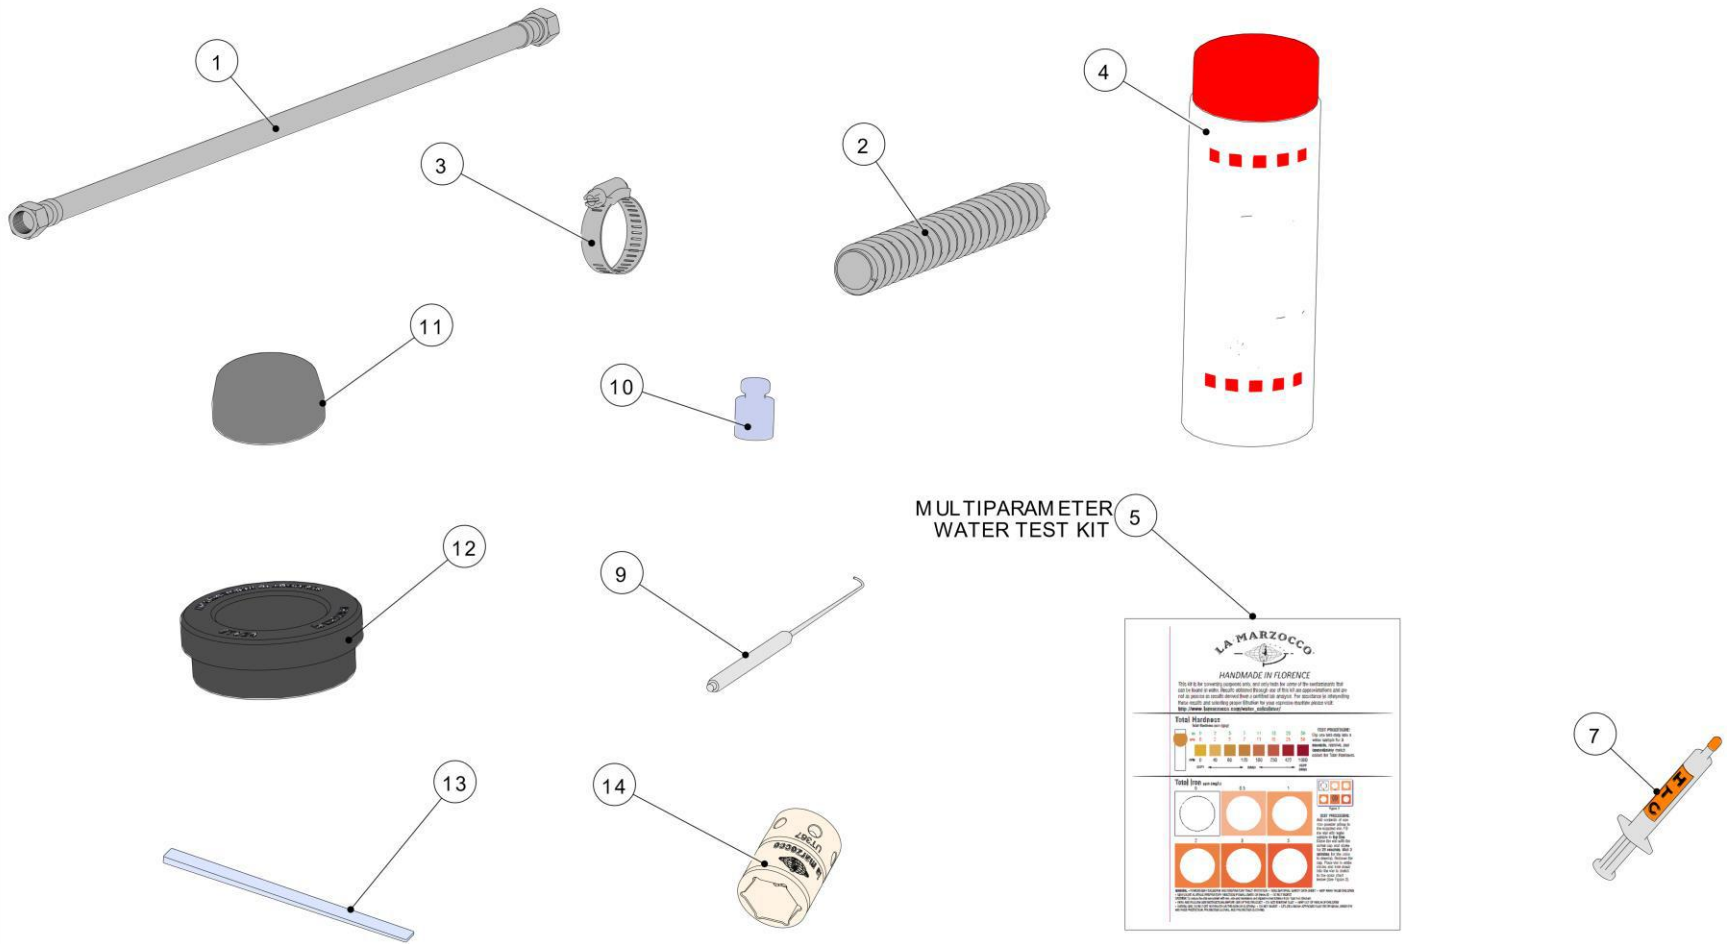

la marzocco

handmade in florence

SCALES VERSION- PORTAFILTER ASSEM.

la marzocco

handmade in florence

SCALES VERSION- PORTAFILTER ASSEM.

Item	Part number	Description
0001	1200	2 PRECISION STRAIGHT-IN PORTAFILTER KIT
0002	1201	3 PRECISION STRAIGHT-IN PORTAFILTER KIT
0003	932	4x 17g S/S PRECISION FILTER BASKET KIT

la marzocco

handmade in florence

HOSES AND ACCESSORIES

MULTIPARAMETER WATER TEST KIT

la marzocco

handmade in florence

HOSES AND ACCESSORIES

Item	Part number	Description
0001	L305/050.01	BRAIDED HOSE CM.50 3/8 F
0001	L305/120.01	BRAIDED HOSE CM.120 3/8 F
0001	L305/210.01	BRAIDED HOSE CM.210 3/8F
0001	L306/050	BRAIDED HOSE 3/8 COMPR. WR17 50CM NSF
0001	L306/120	BRAIDED HOSE 3/8 COMPR. WR17 120CM NSF
0001	L306/210	BRAIDED HOSE G3/8F WR20 210CM NSF
0001	L306/210/C	BRAIDED HOSE G3/8F WR20 210CM NSF CURVED
0001	T.5.003	BRAIDED HOSE 3/8 COMPR. WR17 210CM NSF
0001	T.5.009	BRAIDED HOSE G3/8F 210CM CURVED
0002	L308	CLEAR ARMoured DRAIN HOSE
0003	L312	HOSE CLAMP
0004	V067	LA MARZOCCO PURO GAFF POWDER
0005	F.9.000.01	MULTIPLE PARAMETER TEST KIT
0007	F.1.065	HTC THERMAL COMPOUND SYRINGE 2ML
0009	UT008	GASKET PICK
0010	F.3.050	LOAD 100g TO CALIBRATE SCALES
0011	UT023	TOOL FOR SEALING CALIBRATION
0012	UT024	TOOL FOR PISTON ASSEMBLY
0013	UT025.01	TEMPLATE STRAIGHT IN ASSEMBLY
0014	UT367	TOOL FOR TIGHTENING STEAM WAND FITTING