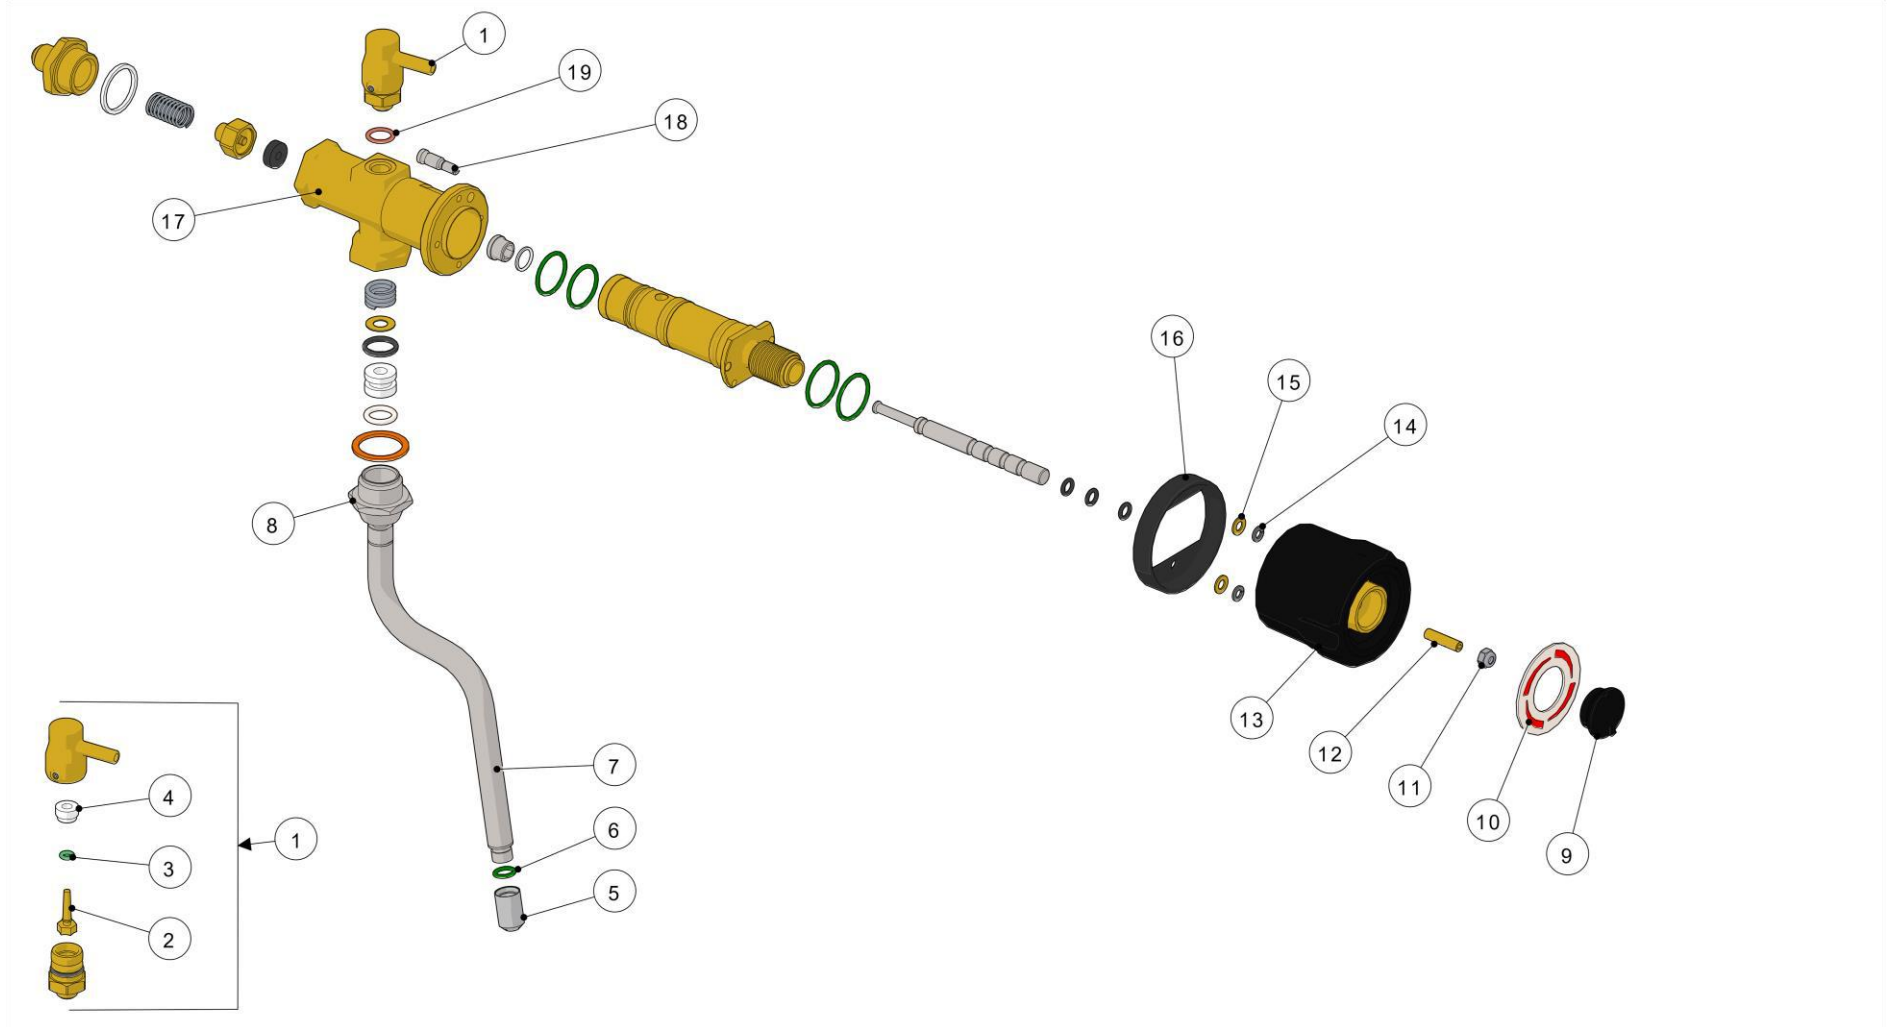

la marzocco

handmade in florence

CONTROL PANEL ASSEMBLY

Item	Part number	Description
0019	C.1.632	BRACKET DISPLAY FLAT KB90 2-4GR
0020	F.1.048	LINEA PB PUSH BUTTON WAY
0021	E.2.038	KEYPAD 3 BUTTONS RED LINEA PB
0022	F.9.004.R	MAGNET KIT
0023	DADO4M	NUT M4 H3 WR7 BRASS
0024	TL11/234	TUBE PRESSURE GAUGE - COFFEE B. 2-3-4GR
0025	TL10	TUBE PRESSURE GAUGE - STEAM BOILER
0026	I.2.001.01	KEYPAD SCREW (FOR NON-FLUSH DISPLAY. NOT SHOWN - ROND_DENT_4 WASHER AND DADO4M NUT)

la marzocco

handmade in florence

CONTROL PANEL ASSEMBLY

la marzocco

handmade in florence

CONTROL PANEL ASSEMBLY

Item	Part number	Description
0001	E.4.023.02.R	WHITE LED 16MM W/CONNECTOR + KIT WASHER
0002	F.1.049	SPACER LED LIGHT
0003	F.1.050	WASHER LED LIGHT
0004	DAD03M	NUT M3 H3 WR5,5 BRASS
0005	E.4.024.01.R	KIT BARISTA LIGHTS ETL POWERS. W/WIRING
0005	E.4.254.R	KIT BARISTA LIGHTS CE POWERS. W/WIRING

la marzocco

handmade in florence

STEAM AND HOT WATER ASSEMBLY

la marzocco

handmade in florence

STEAM AND HOT WATER ASSEMBLY

Item	Part number	Description
0001	L192.03	VACUUM BREAKER VALVE G1/8M W/SWIVEL BODY
0002	8.2.013.01	ANTI-SUCTION VALVE SHAFT TREATED
0003	H.1.001	O-RING 1,78X3,69 FKM 70 SH
0004	B.3.001	BUSHING FLANGED 5X9X6,5 PTFE
0005	A.5.050	STEAM TIP PRO TOUCH D1,5
0006	H.1.027	O-RING 1,78x7,65 VITON 70 ShA
0007	T.2.013	STEAM WAND S SHAPE PRO TOUCH
0008	A.5.121	CONNECTOR G1/2 INOX
0009	F.1.140	CAP KNOB STEAM KB90
0010	D.4.032	STEAM VALVE KNOB COVER KB90
0011	1.3.016	SELF LOCK NUT M5 H5 WR8 GALVANIZED
0012	1.4.005	SOCKET GRUB SCREW M5X20 BRASS DIN913
0013	F.1.128	STEAM VALVE KNOB KB90
0014	ROND_GROWER4	ZINC-COATED GROWER WASHER M4
0015	RONDELLA4X9	WASHER 4X9X0,8 BRASS
0016	F.1.129	STEAM VALVE KNOB HANDLE COVER KB90
0017	A.2.119	STEAM VALVE BODY FRONTALLY DISMISSABLE
0018	1.1.135	SCREW BLOCK STEAM V. WITH FRONT ACCESS
0019	8.1.001.TR	SPECIAL WASHER 10X14X1,6 COPPER