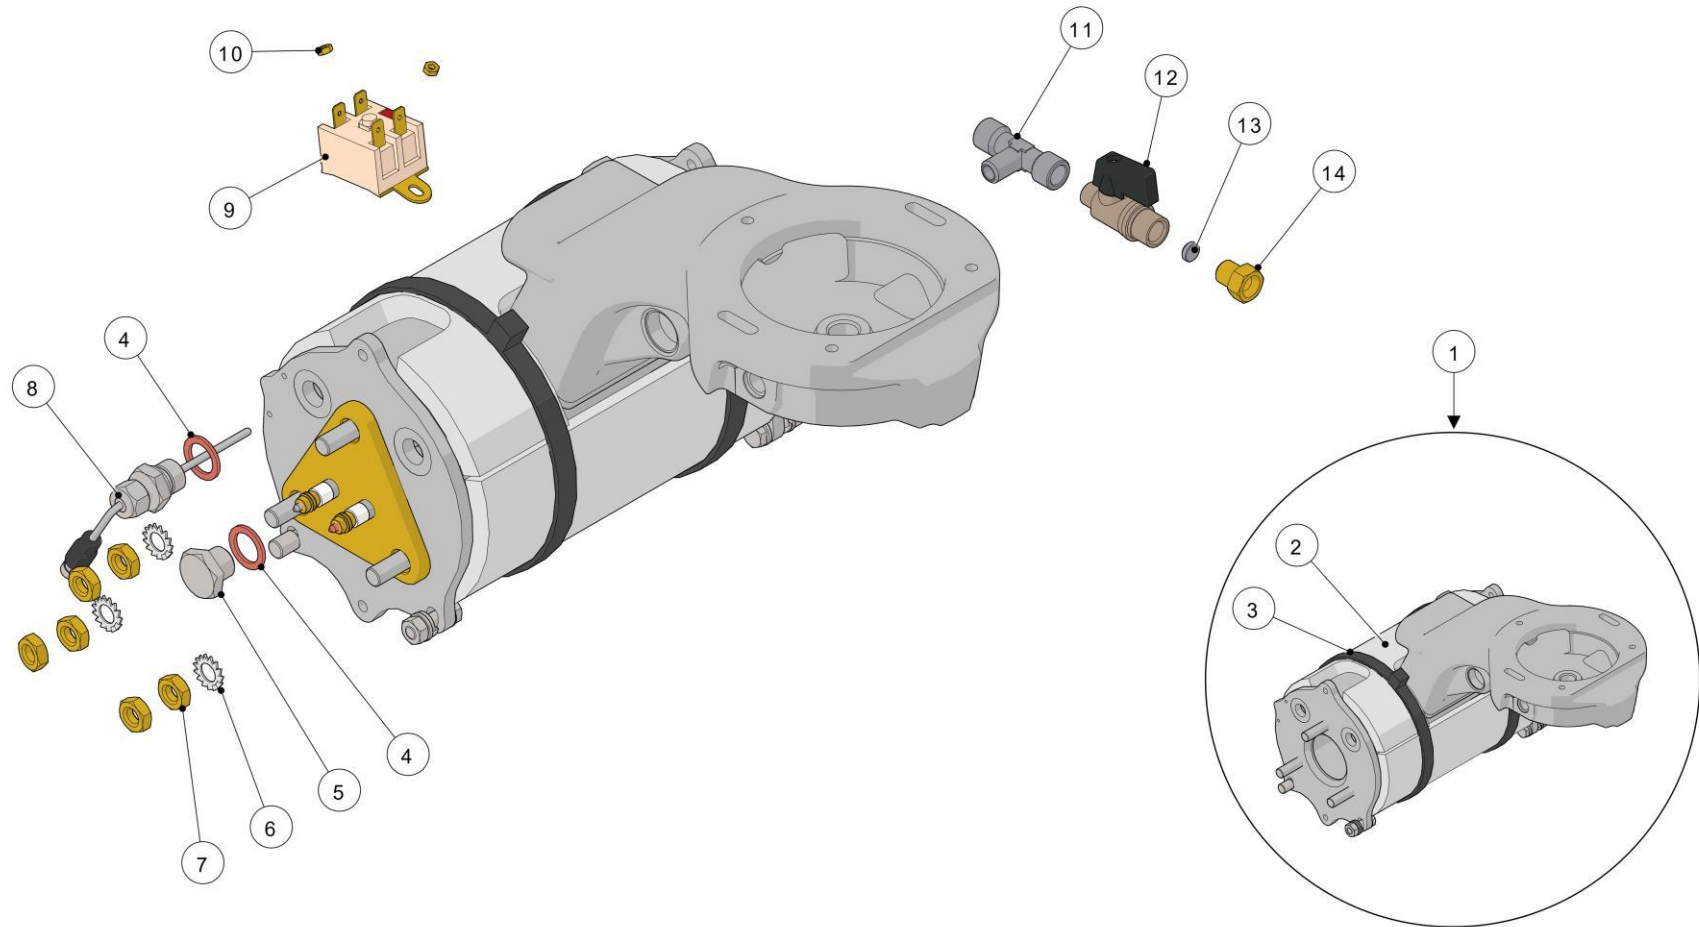

la marzocco

handmade in florence

COFFEE BOILER ASSEMBLY