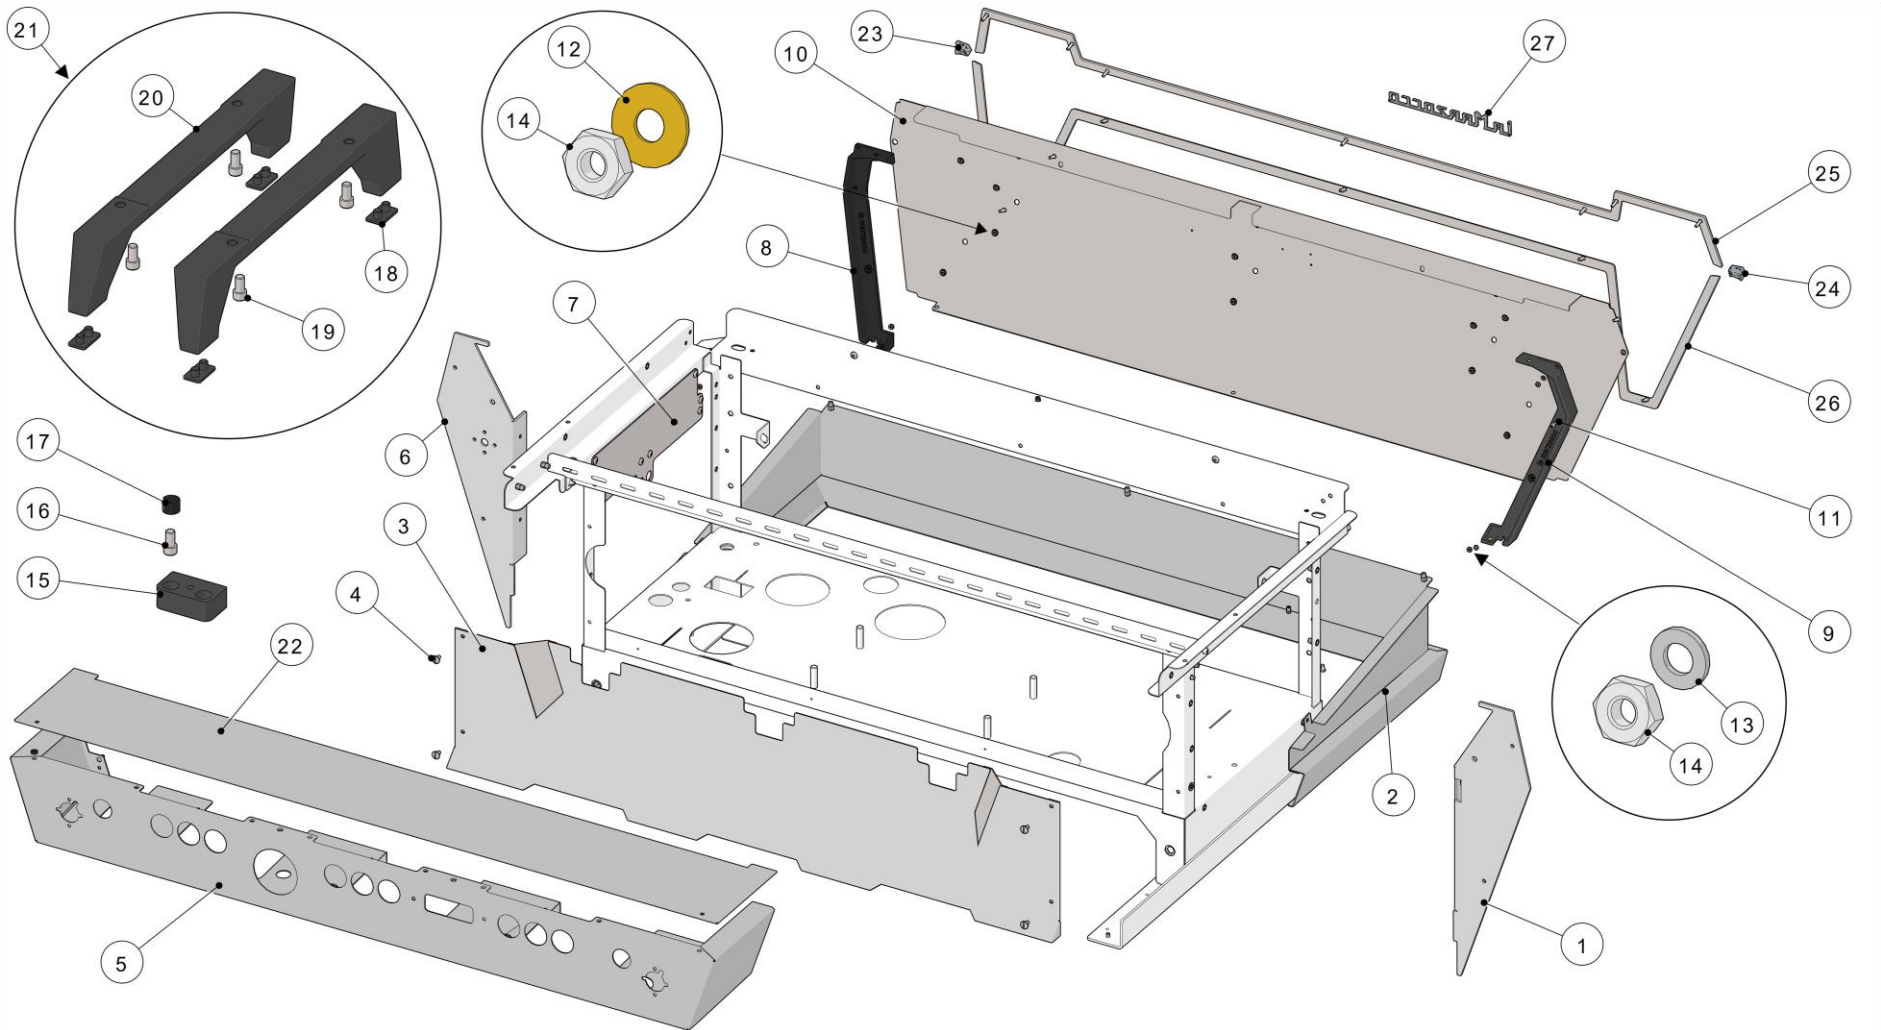

la marzocco

handmade in florence

BODY PANEL ASSEMBLY

Item	Part number	Description
0010	C.1.164	GRID CUPWARMER 323MM LINEA PB
0011	C.1.165	GRID CUPWARMER 239MM LINEA PB
0012	D.3.022	LION KB90 LOGO
0013	C.1.619.2.SX	RAILING LEFT SIDE KB90 2GR W/PEM
0013	C.1.619.3.SX	RAILING LEFT SIDE KB90 3GR W/PEM
0013	C.1.619.4.SX	RAILING LEFT SIDE KB90 4GR W/PEM
0014	C.1.619.2.DX	RAILING RIGHT SIDE KB90 2GR W/PEM
0014	C.1.619.3.DX	RAILING RIGHT SIDE KB90 3GR W/PEM
0014	C.1.619.4.DX	RAILING RIGHT SIDE KB90 4GR W/PEM
0015	C.1.627	COVER ESTHETIC ANTENNA CABLE KB90
0016	1024	WiFi / BLUETOOTH ANTENNA
0017	C.1.620	CENTRAL BRACKET RAIL KB90
0018	D.3.036	LOGO LION ADHESIVE
0019	C.1.146.2.01	TRAY CUPWARMER LINEA PB 2GR
0019	C.1.146.3.01	TRAY CUPWARMER LINEA PB 3GR
0019	C.1.146.4.01	TRAY CUPWARMER LINEA PB 4GR
0020	1.1.093	SCREW M4X14 PHILLIPS COUNTERSUNK S/S A2

la marzocco

handmade in florence

BODY PANEL ASSEMBLY

la marzocco

handmade in florence

BODY PANEL ASSEMBLY

Item	Part number	Description
0001	C.1.415.DX	FRONT RIGHT PANEL KB90
0002	C.1.436.2	BASE KB90 2 GROUPS
0002	C.1.436.3	BASE KB90 3 GROUPS
0002	C.1.436.4	BASE KB90 4 GROUPS
0003	C.1.438.2	PANEL FRONT KB90 2GR
0003	C.1.438.3	PANEL FRONT KB90 3GR
0003	C.1.438.4	PANEL FRONT KB90 4GR
0004	1.1.099	SCREW M4X10 MUSHROOM SLOTTED HEAD SIS
0005	C.1.416.2.01	PANEL SWITCH D/FLAT KB90 2GR (FLUSH DISPLAY)
0005	C.1.416.3.01	PANEL SWITCH D/FLAT KB90 3GR (FLUSH DISPLAY)
0005	C.1.416.4.01	PANEL SWITCH D/FLAT KB90 4GR (FLUSH DISPLAY)
0006	C.1.415.SX	FRONT LEFT PANEL KB90
0007	C.1.180	BRACKET TERMINAL BLOCK LINEA PB
0008	C.2.049.SX	SIDE STRUCTURAL LFT KB90
0009	C.2.049.DX	SIDE STRUCTURAL RGT KB90