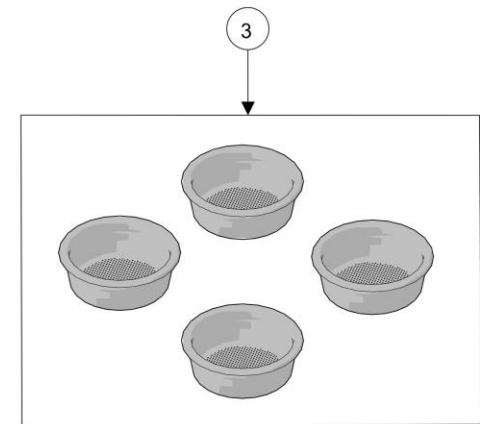

PORTAFILTER ASSEMBLY

Item	Part number	Description
0001	A.5.114	PORTAFILTER STRAIGHT-IN DOUBLE SPOUT
0002	A.5.113	PORTAFILTER STRAIGHT-IN SINGLE SPOUT
0003	A.5.014.01	DOUBLE SPOUT S/S
0004	A.5.013.01	SINGLE SPOUT S/S
0005	H.1.017	O-RING 3,53X9,12 EPDM 70 SH
0005	H.1.017.02	O-RING 3,37X9,21 EPDM
0006	A.5.124	PORTAFILTER NAKED STRAIGHT-IN
0007	F.3.080	FILTER 14 GR RIDGELESS
0008	F.3.079	FILTER 17 GR RIDGELESS
0009	F.3.081	FILTER 21 GR RIDGELESS
0010	L115/A	FILTER 1 CUP
0011	L115/A/S	SINGLE FILTER
0012	5.128	19mm SWIFT FILTER BASKET
0013	5.127	22mm SWIFT FILTER BASKET
0014	5.133	TRIPLE SWIFT FILTER BASKET
0015	F.3.029.GR	FILTER 7 GR STANDARD
0016	F.3.053	FILTER 7 GR STANDARD ITALY
0017	F.3.028.01	FILTER 14 GR STANDARD
0018	F.3.027.01	FILTER 17 GR STANDARD
0019	F.3.026.01	FILTER 21 GR STANDARD
0020	F.3.054.X	FILTER 7 GR X !TALIA

la marzocco

handmade in florence

PORTAFILTER ASSEMBLY

Item	Part number	Description
0021	F.3.029.X	FILTER 7 GR X
0022	F.3.028.X	FILTER 14 GR X
0023	F.3.027.X	FILTER 17 GR X
0024	F.3.026.X	FILTER 21 GR X
0025	L113	SPRING D WIRE1,1 S/S FILTER LOCK
0026	F.3.131	FILTER FOR BLACKFLUSHING
0027	F.3.045	SIS-ALUMINUM SINGLE-DOUBLE TAMPER
0028	F.3.031.01	ANODIZED DOUBLE TAMPER S/S US VERSION
0029	A.5.139	PORTAFILTER STRAIGHT-INS. SPOUT MAPLE
0029	A.5.141	PORTAFILTER STRAIGHT-INS. SPOUT WALNUT
0030	A.5.140	PORTAFILTER STRAIGHT-IND. SPOUT MAPLE
0030	A.5.142	PORTAFILTER STRAIGHT-IND. SPOUT WALNUT
0031	A.5.143	PORTAFILTER NAKED STRAIGHT-IN MAPLE
0031	A.5.144	PORTAFILTER NAKED STRAIGHT-IN WALNUT
0032	F.3.150	FILTER 8 GR STANDARD
0033	F.3.134	FILTER 9 GR STANDARD
0034	F.3.135	FILTER 19 GR STANDARD
0035	F.2.058	CAP FILTER FOR BLACKFLUSHING

la marzocco

handmade in florence

SCALES VERSION- PORTAFILTER ASSEM.

la marzocco

handmade in florence

SCALES VERSION- PORTAFILTER ASSEM.

Item	Part number	Description
0001	1200	2 PRECISION STRAIGHT-IN PORTAFILTER KIT
0002	1201	3 PRECISION STRAIGHT-IN PORTAFILTER KIT
0003	932	4x 17g S/S PRECISION FILTER BASKET KIT