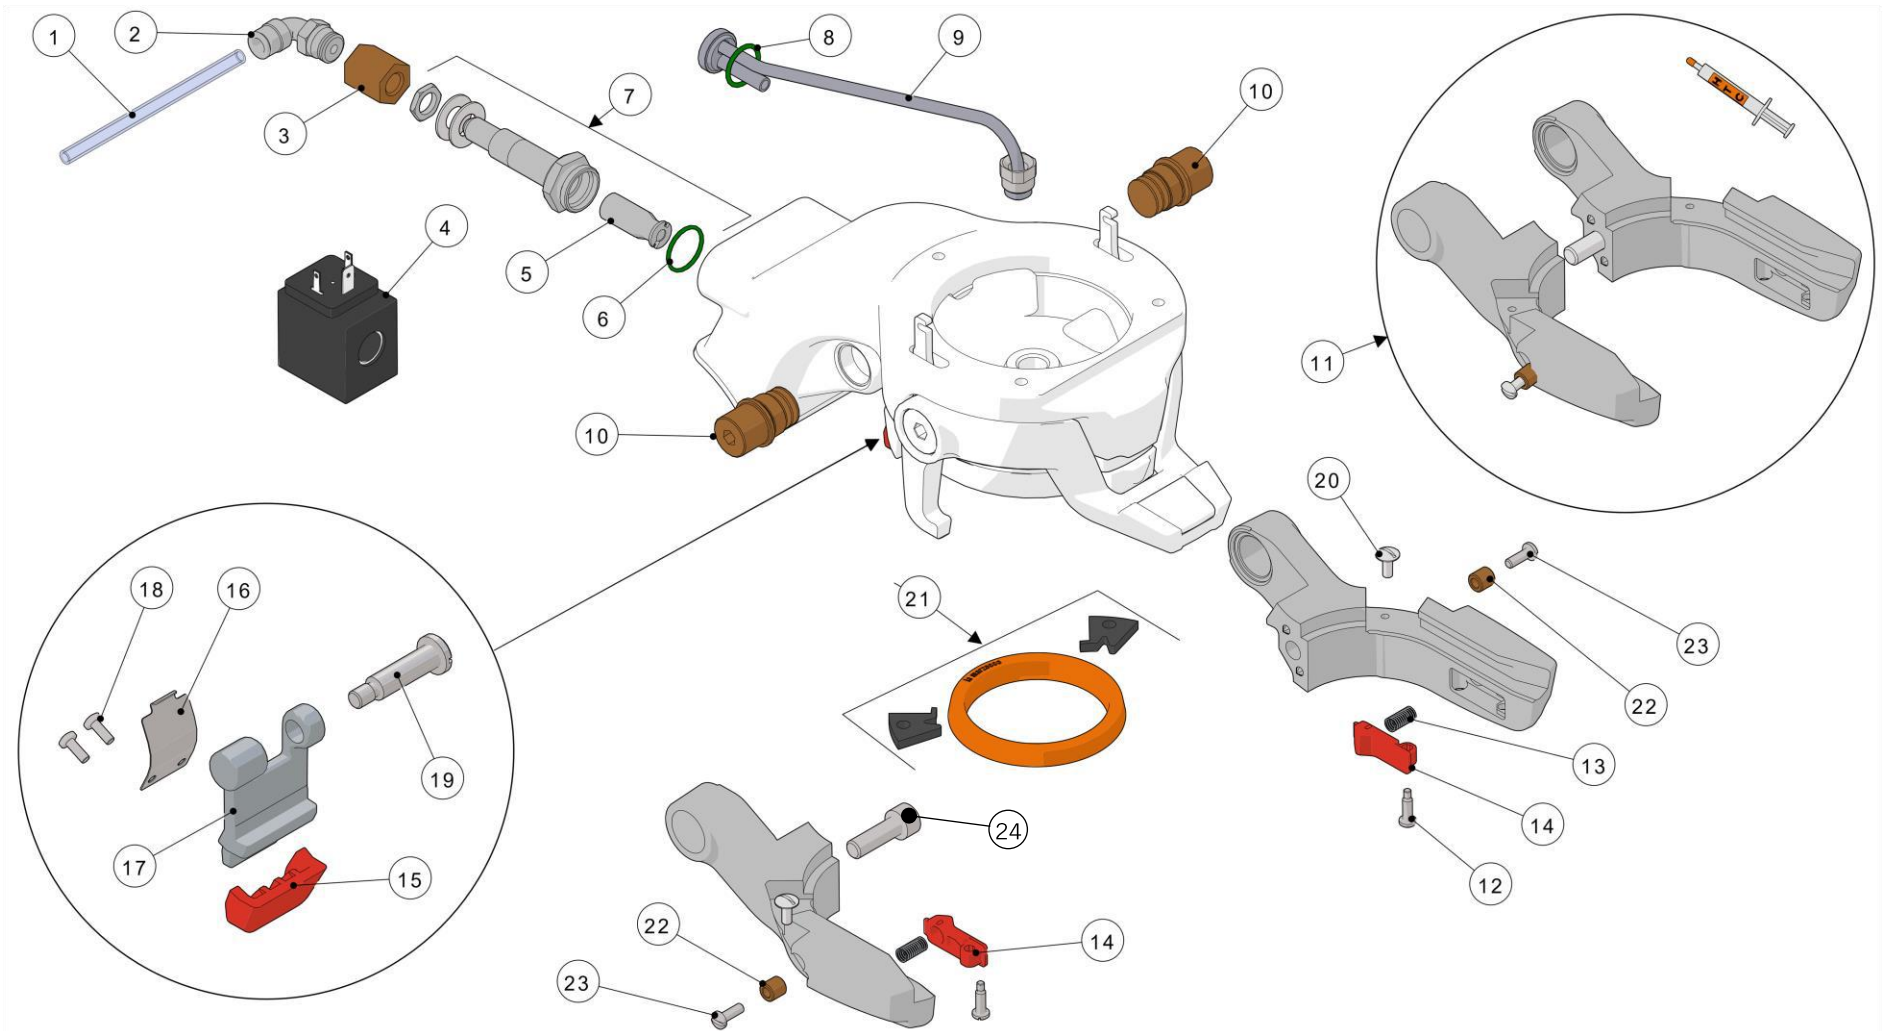

la marzocco

handmade in florence

COFFEE GROUP ASSEMBLY- STRAIGHT -IN