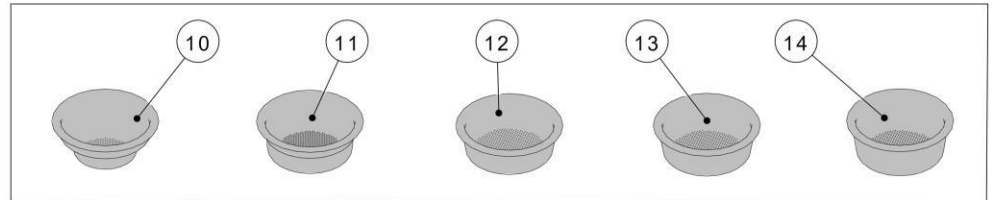

FOR FOR LA MARZOCO SWIFT GRINDER

STANDARD VERSION