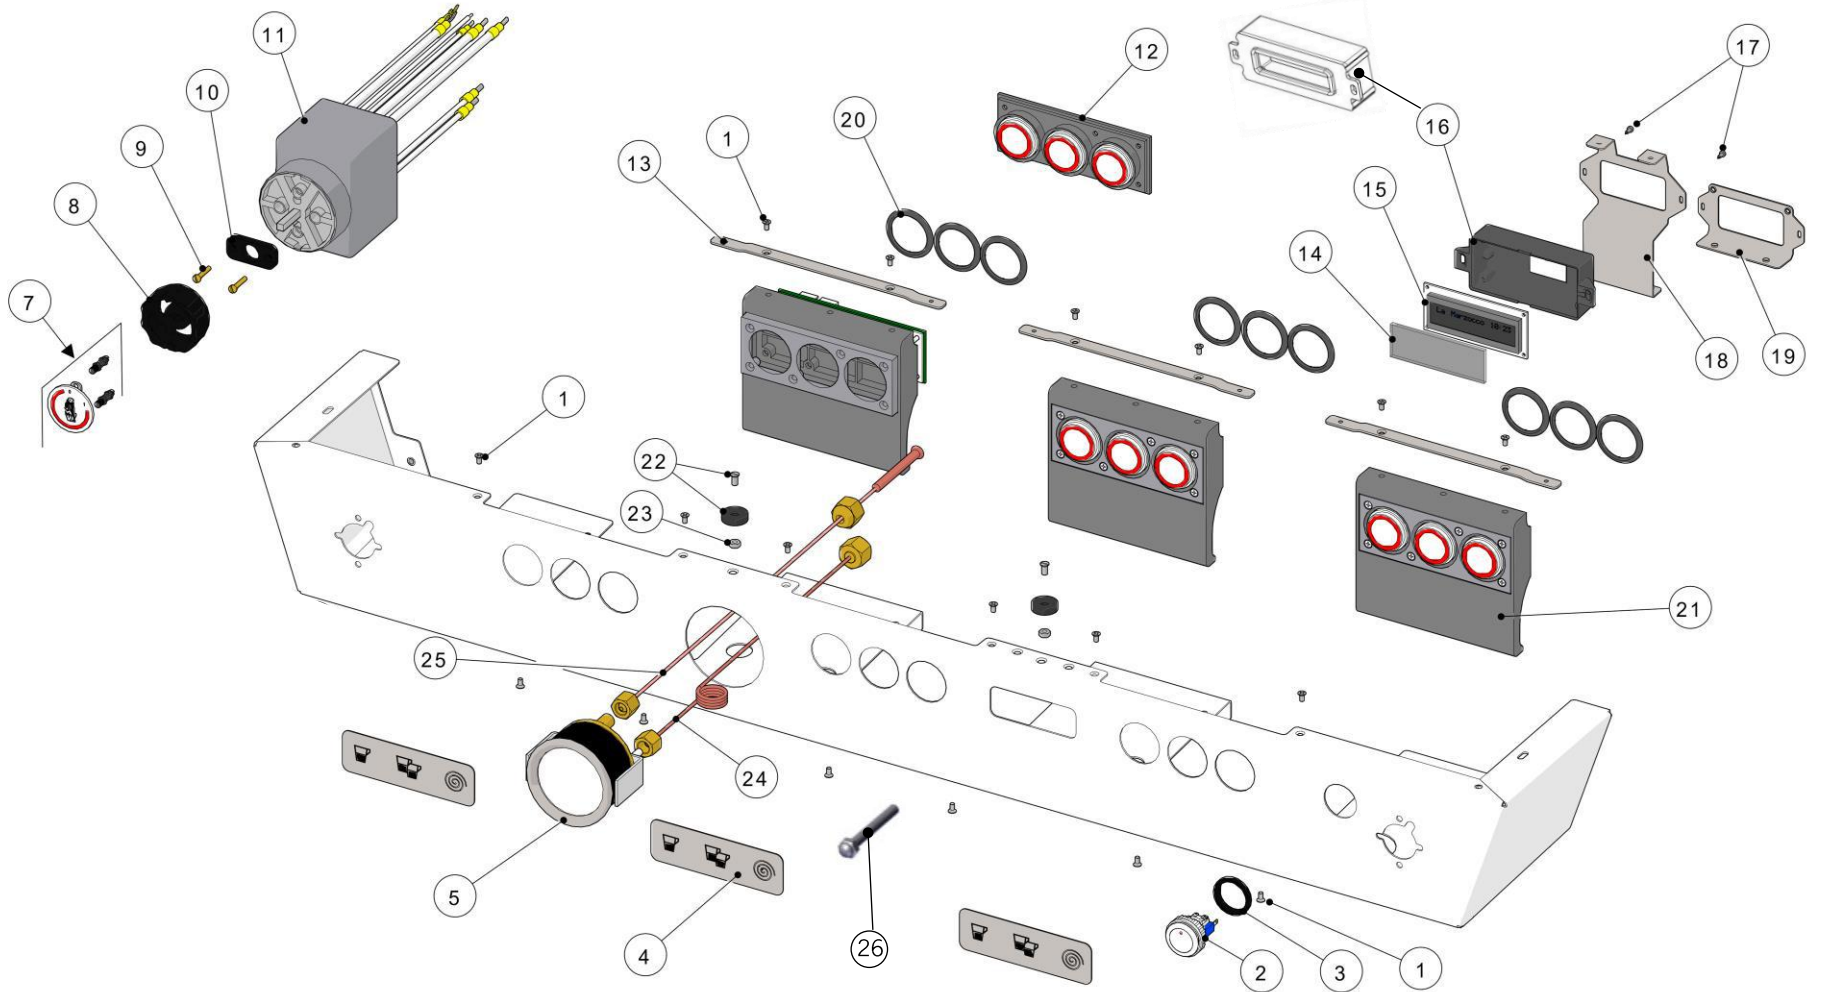

la marzocco

handmade in florence

BODY PANEL ASSEMBLY

Item	Part number	Description
0018	F.2.026	RUBBER FOOT
0019	1.1.073	SCREW M10X25 SOCKET CAP S/S A2
0020	C.3.007	HIGH LEG LINEA PB
0021	C.3.007.R	HIGH LEGS LINEA PB COMPLETE SET
0022	C.1.418.2	COVER GROUPS KB90 2GR
0022	C.1.418.3	COVER GROUPS KB90 3GR
0022	C.1.418.4	COVER GROUPS KB90 4GR
0023	C.7.001	PLATE FRAME KB90 LFT
0024	C.7.000	PLATE FRAME KB90 RGT
0025	C.1.420.2	TOP FRAME KB90 2GR W/PEM
0025	C.1.420.3	TOP FRAME KB90 3GR W/PEM
0025	C.1.420.4	TOP FRAME KB90 4GR W/PEM
0026	C.1.421.2	BOTTOM FRAME KB90 2GR W/PEM
0026	C.1.421.3	BOTTOM FRAME KB90 3GR W/PEM
0026	C.1.421.4	BOTTOM FRAME KB90 4GR W/PEM
0027	D.3.021	LOGO LA MARZOCCO KB90

la marzocco

handmade in florence

CONTROL PANEL ASSEMBLY

la marzocco

handmade in florence

CONTROL PANEL ASSEMBLY

Item	Part number	Description
0001	1.1.060	SCREW M3X6 PHILLIPS COUNTERSUNK S/S A2
0002	E.2.051.R	SWITCH HOT WATER W/WHITE LED WITH RISER
0003	F.1.132	SPACER BUTTON HOT WATER
0004	D.4.007	COFFEE DOSES LABEL
0005	E.3.010	PRESSURE GAUGE 0-3 0-18 RED WILION
0007	D.4.033.R	COVER SWITCH KB90 WISPACERS
0008	F.1.139	HANDLE SWITCH KB90
0009	VITE3X16	SCREW M3X16 CHEESE BRASS
0010	F.1.130	SPACER SWITCH KB90
0011	E.2.049.01	BIPOLAR SWITCH 42A WIFASTON IECIUL
0011	E.2.067.01	TRIPOLAR SWITCH 42A WIFASTON IECIUL
0011	E.2.050.02	TRIPOLAR SWITCH 20A WIFASTON IECIUL
0011	E.2.096	FOUR-POLE SWITCH 20A WIFASTON IECIUL
0012	E.2.072	MEMBRANE KEYPAD WIBUTTONS FOR E.2.038
0013	C.1.432	BRACKET KEYPAD KB90
0014	F.1.216	GLASS DISPLAY OLEO FLAT SP3 OPAQUE (CURRENTY)
0014	F.1.042	LINEA PB DISPLAY PROTECTION GLASS (BOLT ON DISPLAY)
0015	E.1.024	DISPLAY OLEO RED LINEA PB
0016	F.1.200.01	BOX DISPLAY O-LED FLAT (CURRENT)
0016	F.1.040.01	LINEA PB DISPLAY FRONT COVER (BOLT ON DISPLAY)
0017	1.1.086	SELFTAP.SCREW 2,2X6,5 PHIL.ROUND-PAN S/S
0018	C.1.631	BRACKET DISPLAY FLAT PB 3-4GR KB90 3GR