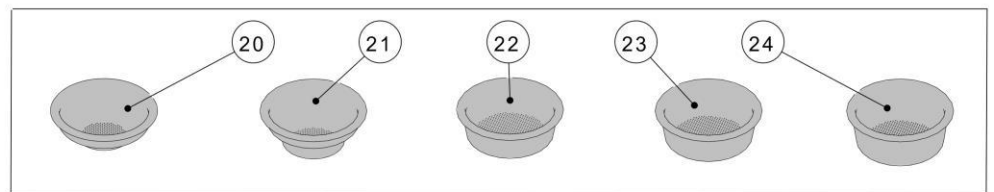

la marzocco

handmade in florence

PORTAFILTER ASSEMBLY

FOR FOR LA MARZOCO SWIFT GRINDER

STANDARD VERSION

X - TESTED & CERTIFIED

la marzocco

handmade in florence