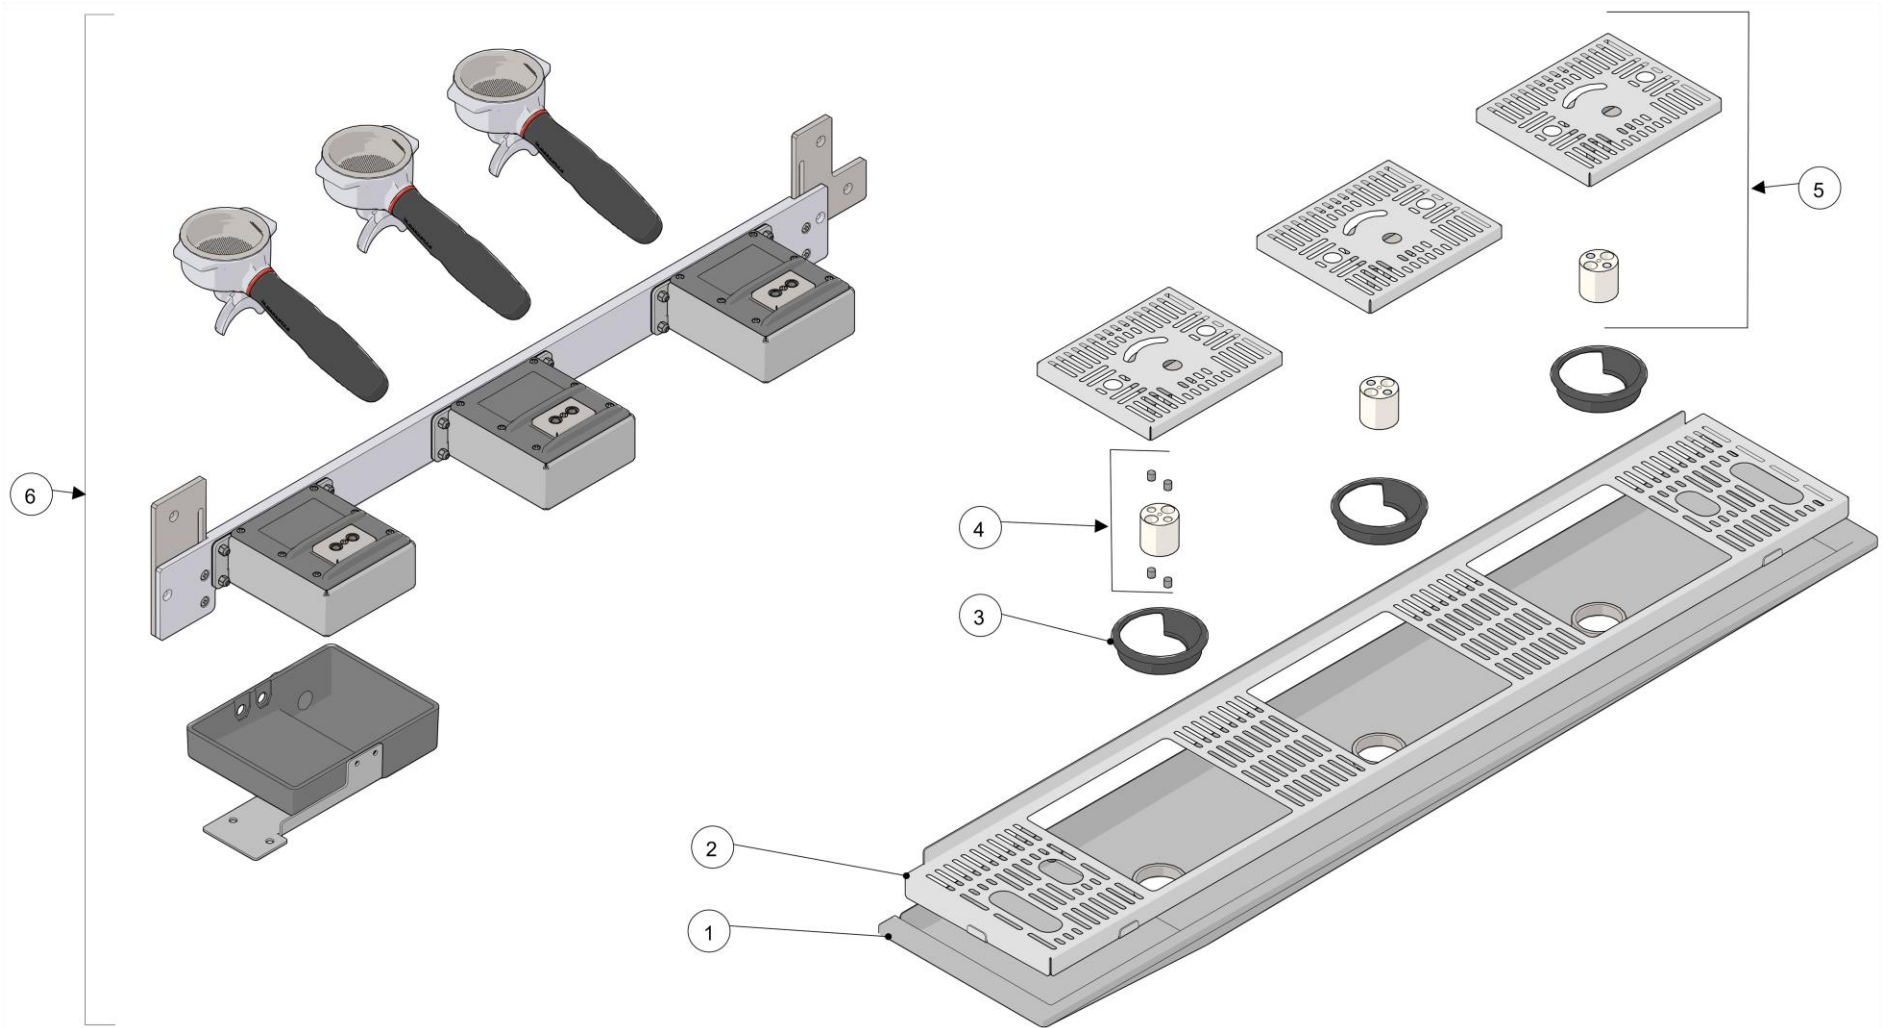

la marzocco

handmade in florence

SCALES ASSEMBLY- SCALES VERSION