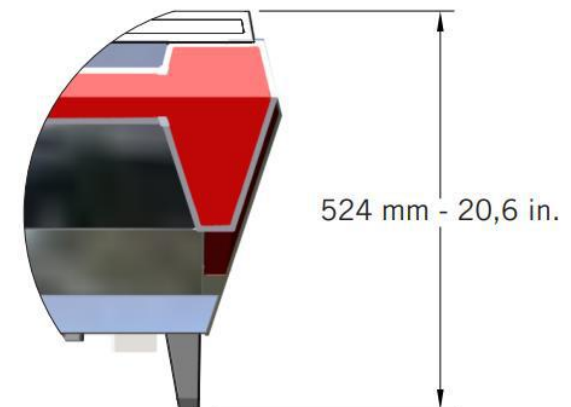

la marzocco

handmade in florence

SPECIFICATIONS

la marzocco
handmade in florence

SPECIFICATIONS

L	mm	810	1050	1290
	in	32	41,4	50,8
Machine weight	Kg	72 (±5)	88 (±5)	122 (±5)
	lb	156 (±11)	194 (±11)	269 (±11)
Electrical Voltage	VAC	200VAC Single/Three Phase	200VAC Single/Three Phase	200VAC Single/Three Phase
		220VAC Single/Three Phase	220VAC Single/Three Phase	220VAC Single/Three Phase
		380VAC Three Phase	380VAC Three Phase	380VAC Three Phase
Coffee Boiler Wattage	W	2 x 800	3 x 800	4 x 800
Steam Boiler Wattage	W	3000	4000	4350
Water Pump	W	300	300	
Cupwarmer	W	280	420	560
Total Wattage	W	5666	7783	9170
Required Available Amperage	A	24,6 (21-24 for ETL)	33,8 (29-33 for ETL)	39,9 (36-41 for ETL)
Coffee Boiler Capacity	liters	2 x 1,3	3 x 1,3	4 x 1,3
Steam Boiler Capacity	liters	7,0	11,0	15,0
Total Capacity	liters	9,6	14,9	20,2
Machine configuration		2GR	3GR	4GR