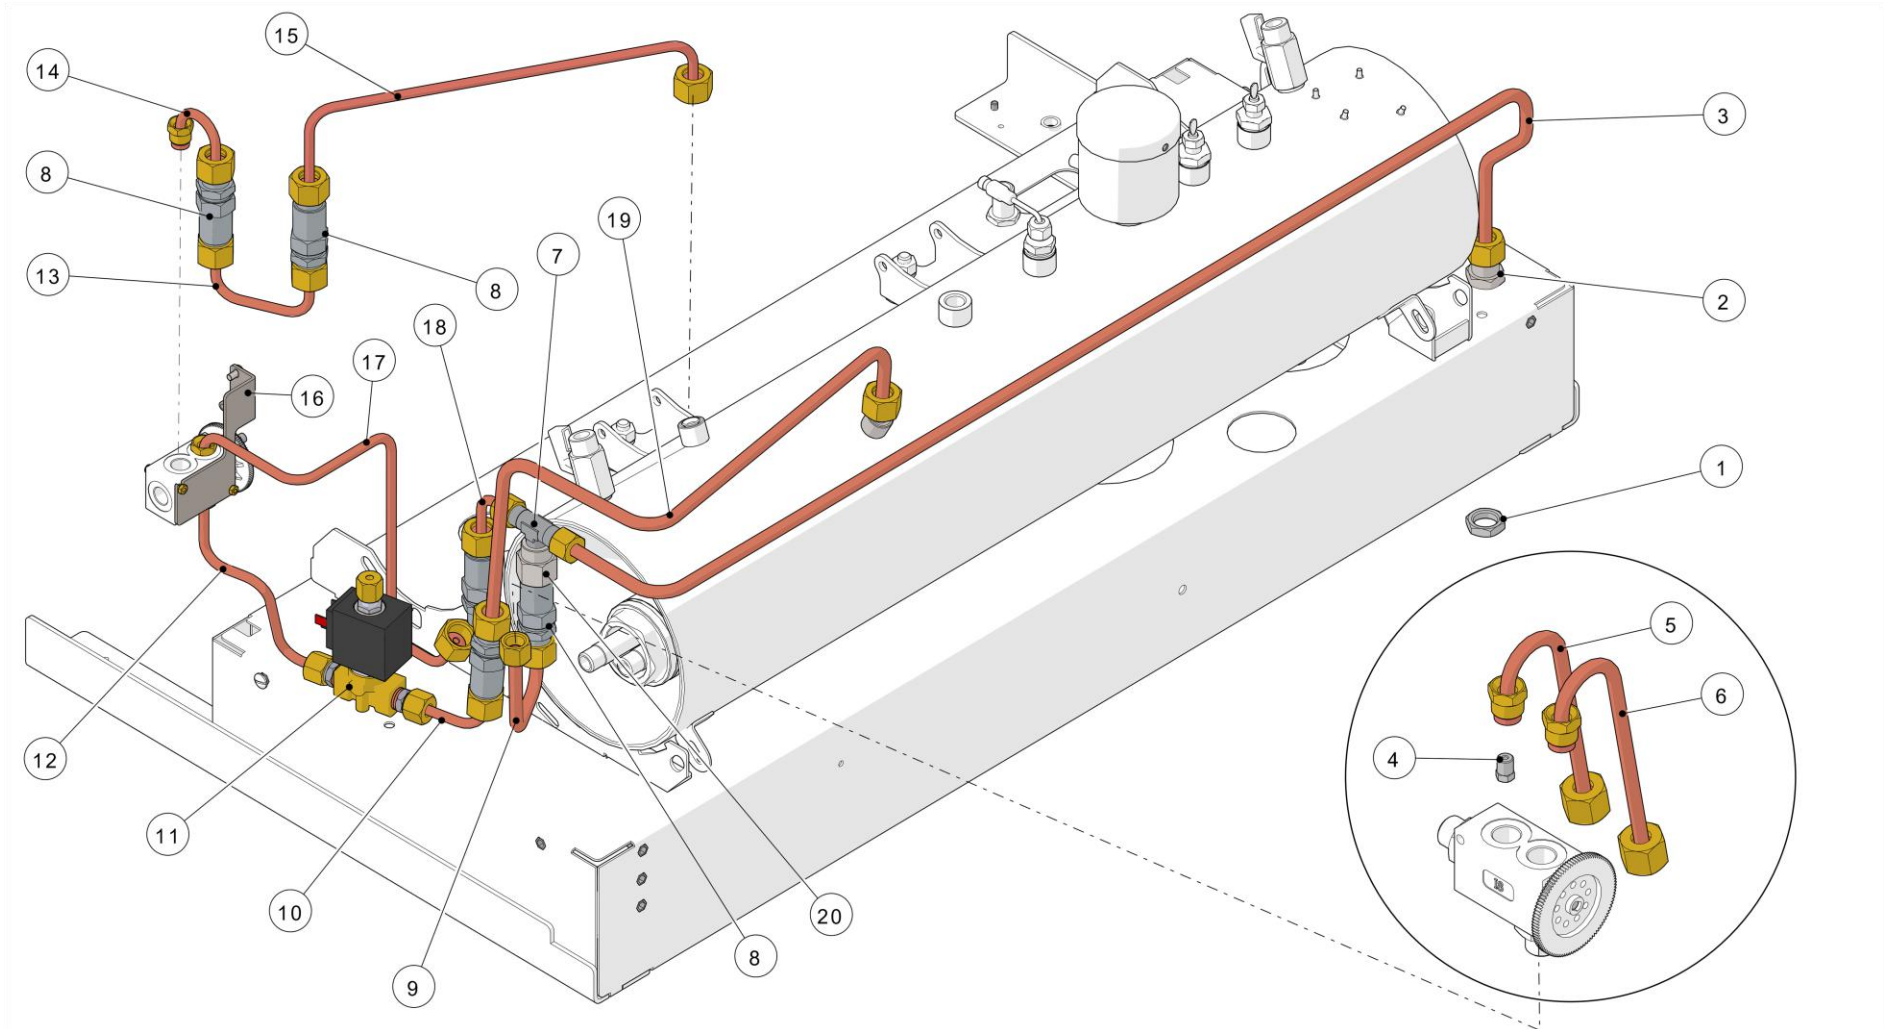

la marzocco

handmade in florence

HYDRAULIC ASSEMBLY