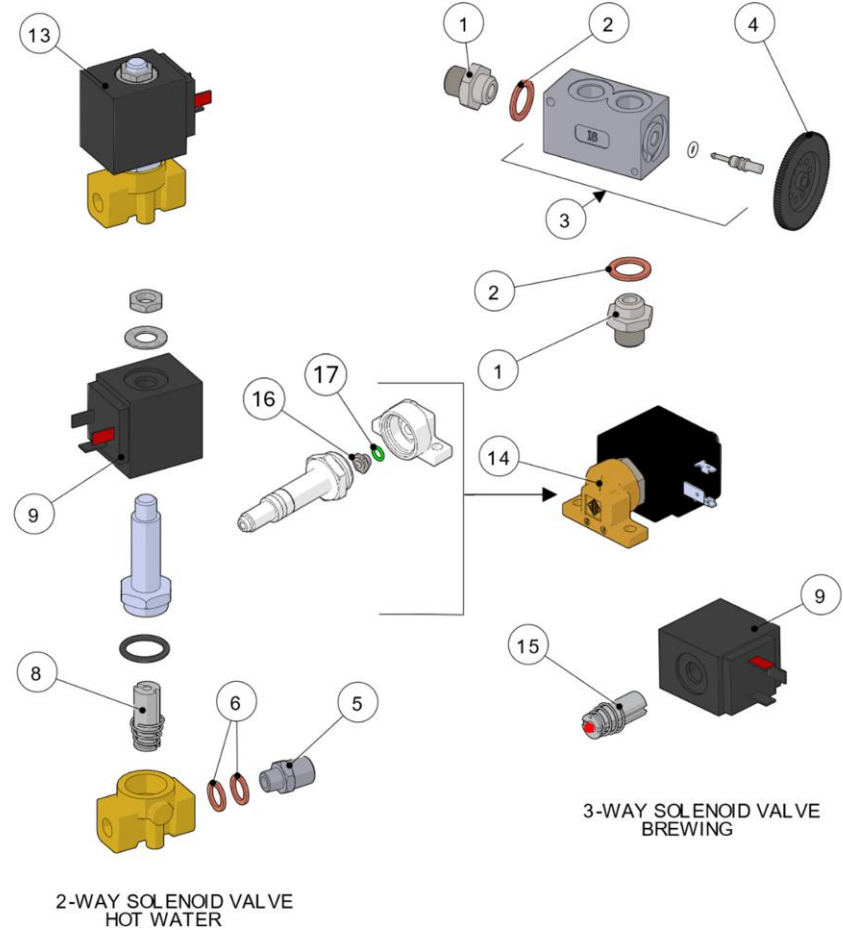

la marzocco

handmade in florence

FITTINGS AND VALVES