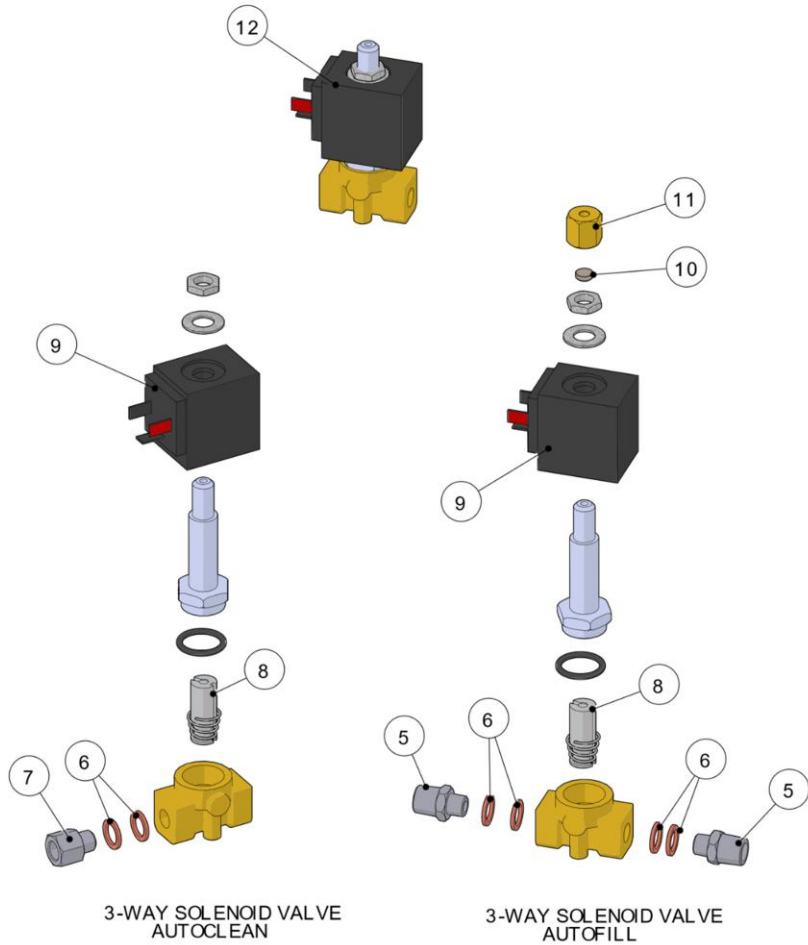

la marzocco

handmade in florence

FITTINGS AND VALVES