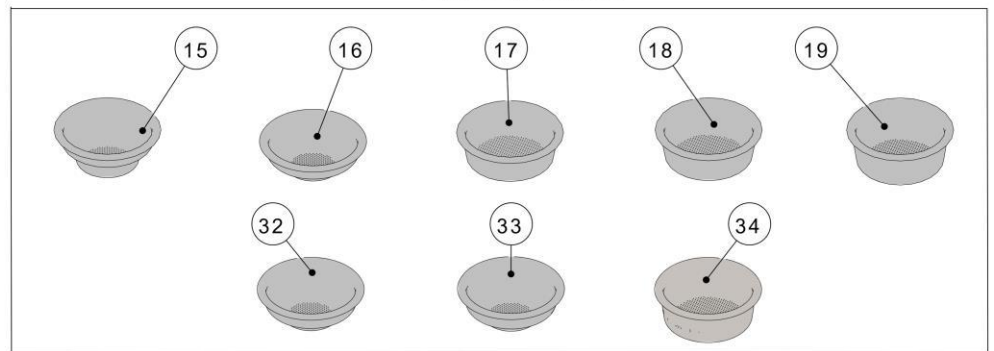

X - TESTED & CERTIFIED