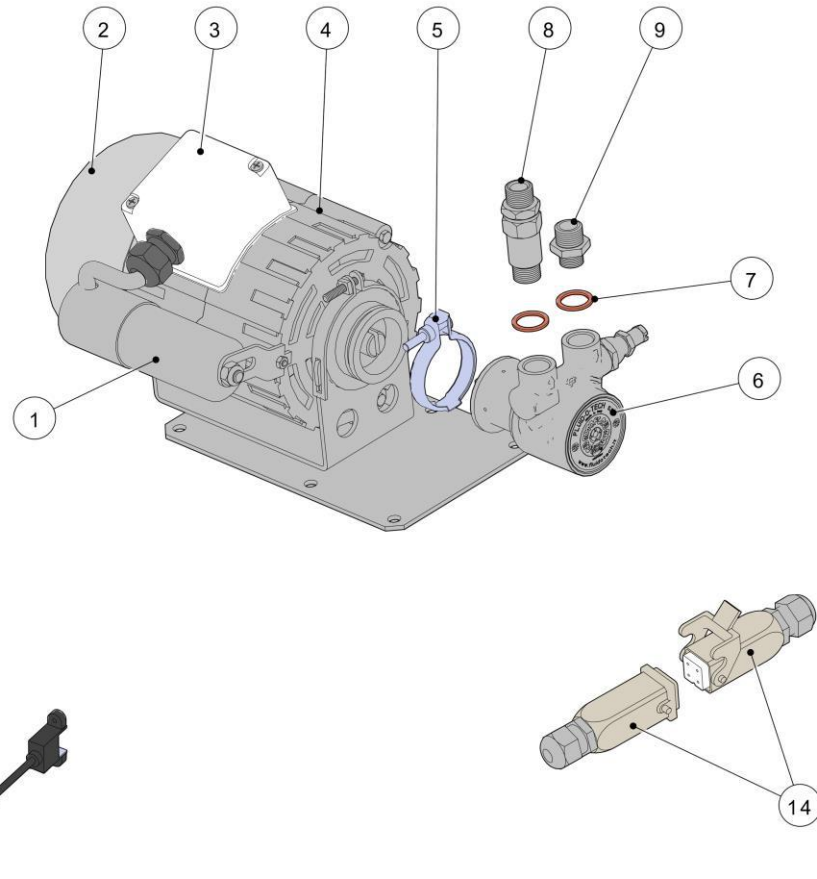

la marzocco

handmade in florence

ELECTRICAL SYSTEM AND PUMP