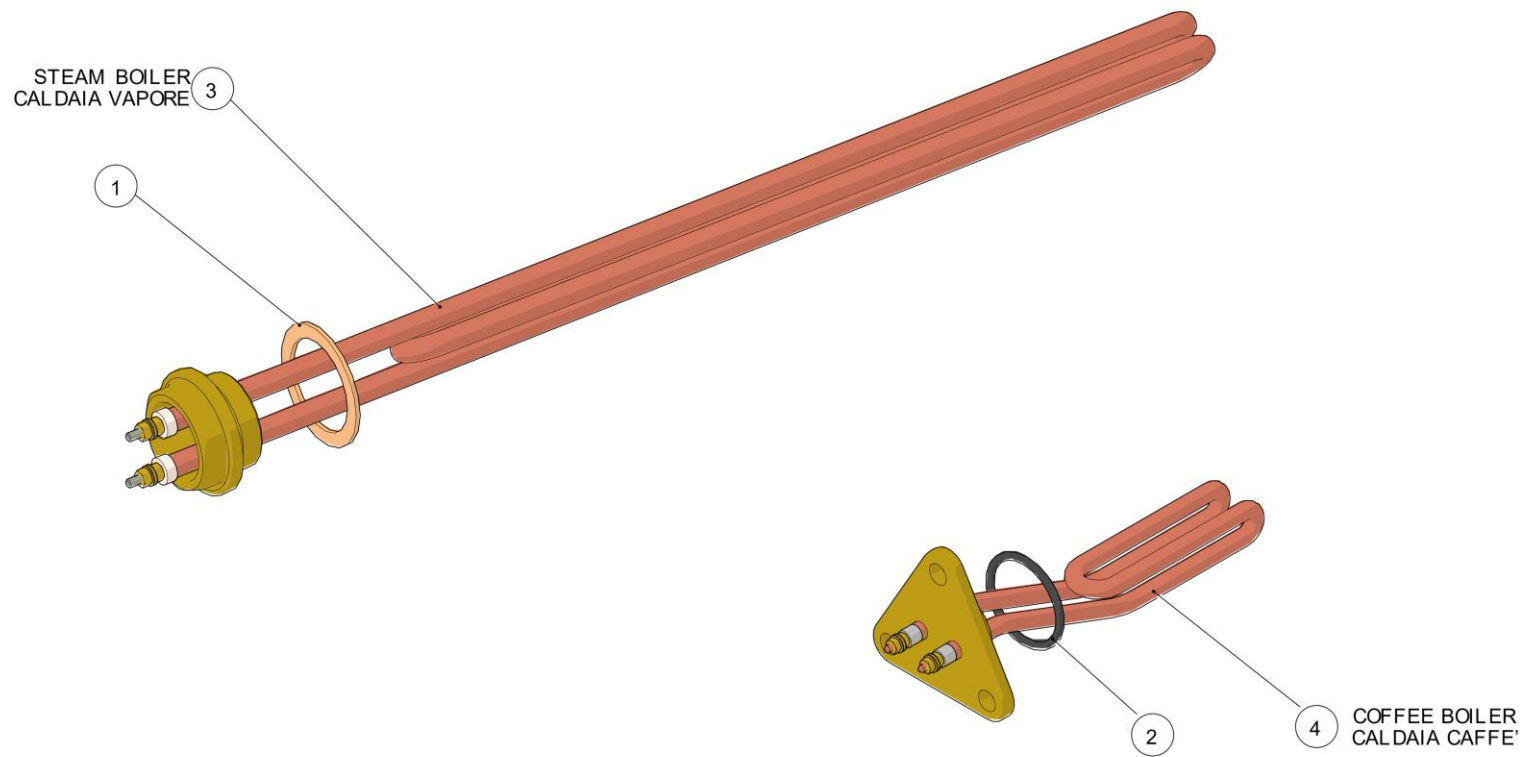

la marzocco

handmade in florence

HEATING ELEMENTS