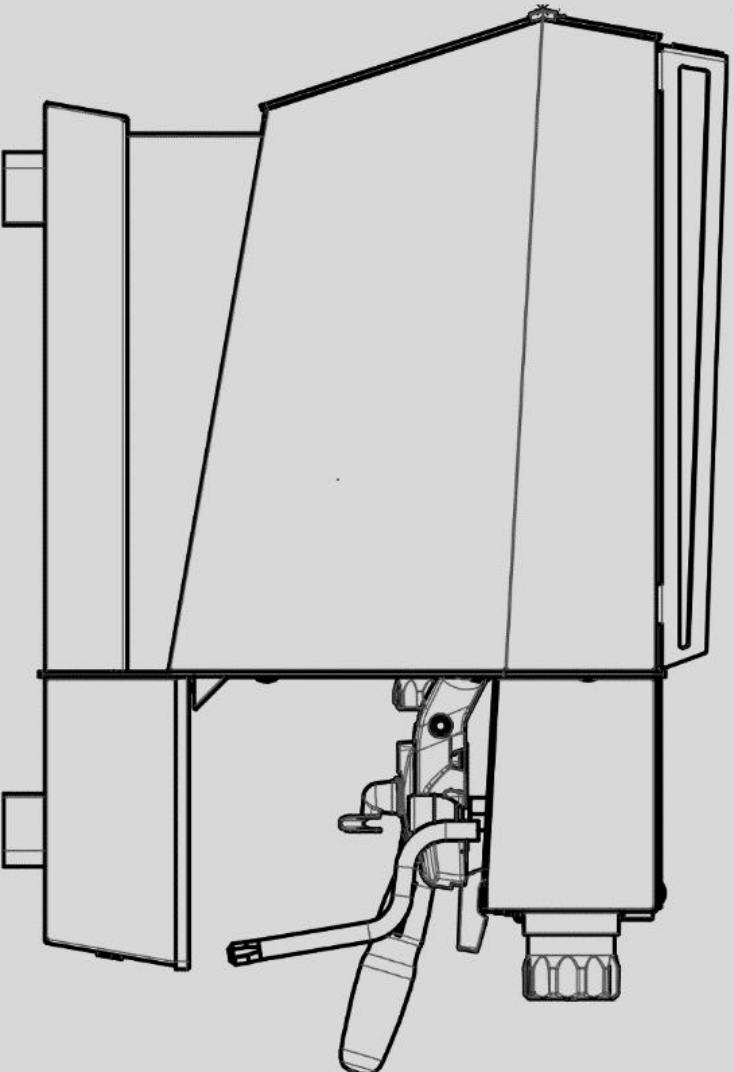

parts catalog

kb90

la marzocco
handmade in florence

Please consider the environment before printing

la marzocco
handmade in florence

INDEX

	Pag.
Specifications	4
Body Panel Assembly	6
Control Panel Assembly	11
Steam and Hot Water Assembly	16
Hydraulic Assembly	20
Fittings and Valves	29
Coffee Boiler Assembly	31
Coffee Group Cap Assembly- Group Cap	33
Coffee Group Cap Assembly – Straight – In	35
Steam Boiler	40
Scales Assembly – Scales Version	43
Heating Elements	48
Electrical System	50
Electrical System and Pump	52
Portafilter Assembly	54
Scales Version – Portafilter Assem.	57
Hoses and Accessories	59

la marzocco

handmade in florence

SPECIFICATIONS

la marzocco
handmade in florence

SPECIFICATIONS

L	mm	810	1050	1290
	in	32	41,4	50,8
Machine weight	Kg	72 (±5)	88 (±5)	122 (±5)
	lb	156 (±11)	194 (±11)	269 (±11)
Electrical Voltage	VAC	200VAC Single/Three Phase	200VAC Single/Three Phase	200VAC Single/Three Phase
		220VAC Single/Three Phase	220VAC Single/Three Phase	220VAC Single/Three Phase
		380VAC Three Phase	380VAC Three Phase	380VAC Three Phase
Coffee Boiler Wattage	W	2 x 800	3 x 800	4 x 800
Steam Boiler Wattage	W	3000	4000	4350
Water Pump	W	300	300	
Cupwarmer	W	280	420	560
Total Wattage	W	5666	7783	9170
Required Available Amperage	A	24,6 (21-24 for ETL)	33,8 (29-33 for ETL)	39,9 (36-41 for ETL)
Coffee Boiler Capacity	liters	2 x 1,3	3 x 1,3	4 x 1,3
Steam Boiler Capacity	liters	7,0	11,0	15,0
Total Capacity	liters	9,6	14,9	20,2
Machine configuration		2GR	3GR	4GR