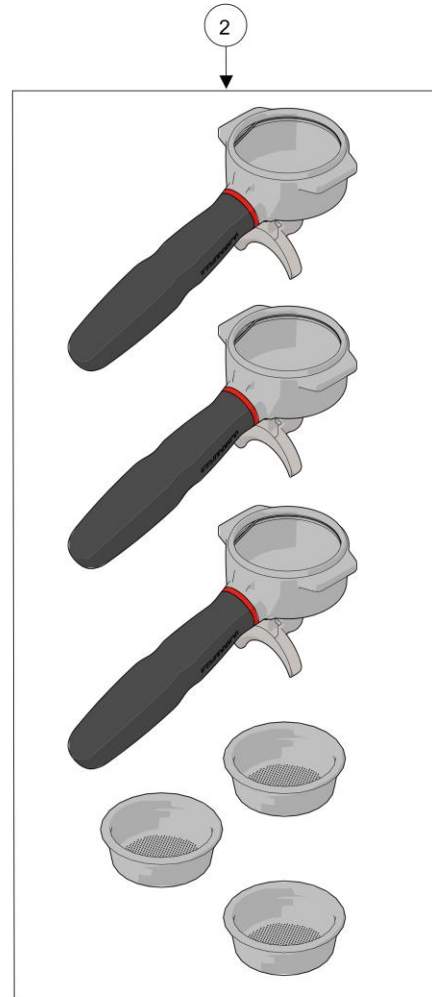

PORTAFILTER ASSEMBLY

Item	Part number	Description
0001	A.5.114	PORTAFILTER STRAIGHT-IN DOUBLE SPOUT
0002	A.5.113	PORTAFILTER STRAIGHT-IN SINGLE SPOUT
0003	A.5.014.01	DOUBLE SPOUT S/S
0004	A.5.013.01	SINGLE SPOUT S/S
0005	H.1.017	O-RING 3,53X9,12 EPDM 70 SH
0005	H.1.017.02	O-RING 3,37X9,21 EPDM
0006	A.5.124	PORTAFILTER NAKED STRAIGHT-IN
0007	F.3.080	FILTER 14 GR RIDGELESS
0008	F.3.079	FILTER 17 GR RIDGELESS
0009	F.3.081	FILTER 21 GR RIDGELESS
0010	L115/A	FILTER 1 CUP
0011	L115/A/S	SINGLE FILTER
0012	5.128	19mm SWIFT FILTER BASKET
0013	5.127	22mm SWIFT FILTER BASKET
0014	5.133	TRIPLE SWIFT FILTER BASKET
0015	F.3.029.GR	FILTER 7 GR STANDARD
0016	F.3.053	FILTER 7 GR STANDARD ITALY
0017	F.3.028.01	FILTER 14 GR STANDARD
0018	F.3.027.01	FILTER 17 GR STANDARD
0019	F.3.026.01	FILTER 21 GR STANDARD
0020	F.3.054.X	FILTER 7 GR X !TALIA

la marzocco

handmade in florence

PORTAFILTER ASSEMBLY

Item	Part number	Description
0021	F.3.029.X	FILTER 7 GR X
0022	F.3.028.X	FILTER 14 GR X
0023	F.3.027.X	FILTER 17 GR X
0024	F.3.026.X	FILTER 21 GR X
0025	L113	SPRING D WIRE1,1 S/S FILTER LOCK
0026	F.3.131	FILTER FOR BLACKFLUSHING
0027	F.3.045	SIS-ALUMINUM SINGLE-DOUBLE TAMPER
0028	F.3.031.01	ANODIZED DOUBLE TAMPER S/S US VERSION
0029	A.5.139	PORTAFILTER STRAIGHT-INS. SPOUT MAPLE
0029	A.5.141	PORTAFILTER STRAIGHT-INS. SPOUT WALNUT
0030	A.5.140	PORTAFILTER STRAIGHT-IND. SPOUT MAPLE
0030	A.5.142	PORTAFILTER STRAIGHT-IND. SPOUT WALNUT
0031	A.5.143	PORTAFILTER NAKED STRAIGHT-IN MAPLE
0031	A.5.144	PORTAFILTER NAKED STRAIGHT-IN WALNUT
0032	F.3.150	FILTER 8 GR STANDARD
0033	F.3.134	FILTER 9 GR STANDARD
0034	F.3.135	FILTER 19 GR STANDARD
0035	F.2.058	CAP FILTER FOR BLACKFLUSHING

la marzocco

handmade in florence

SCALES VERSION- PORTAFILTER ASSEM.

la marzocco

handmade in florence

SCALES VERSION- PORTAFILTER ASSEM.

Item	Part number	Description
0001	1200	2 PRECISION STRAIGHT-IN PORTAFILTER KIT
0002	1201	3 PRECISION STRAIGHT-IN PORTAFILTER KIT
0003	932	4x 17g S/S PRECISION FILTER BASKET KIT