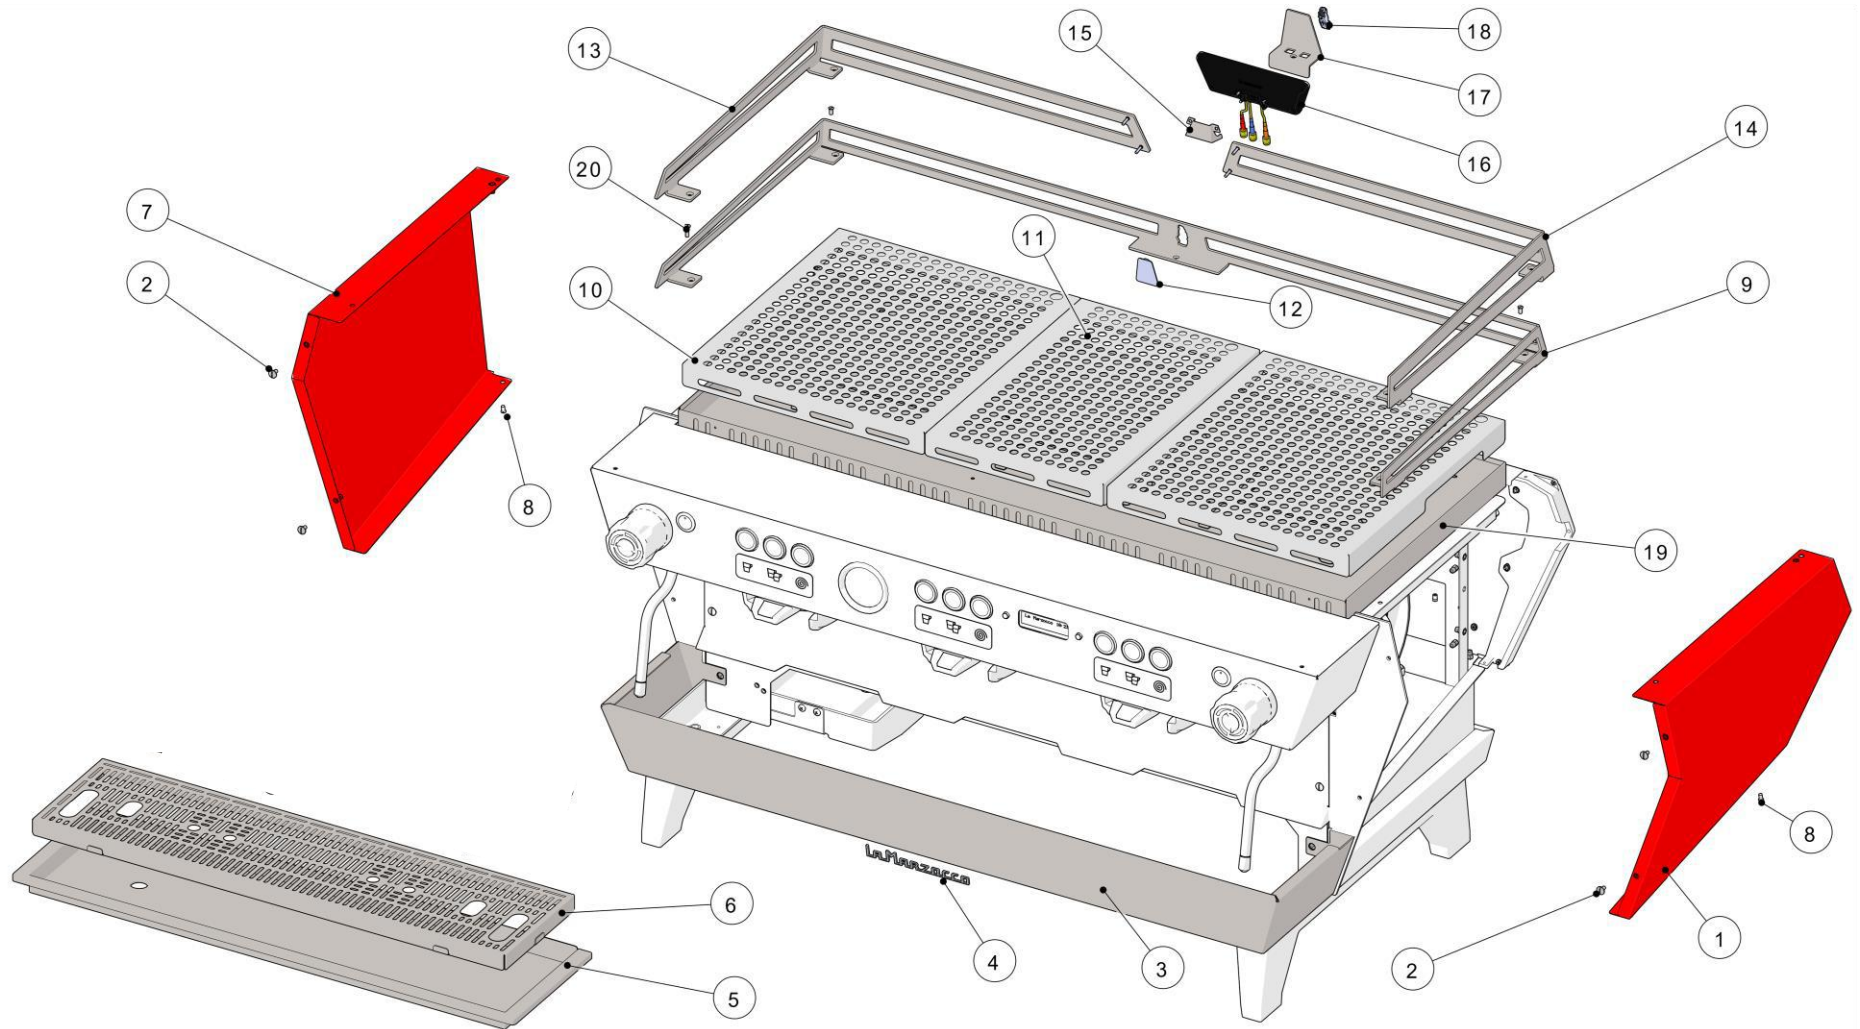

la marzocco

handmade in florence

SPECIFICATIONS

la marzocco
handmade in florence

SPECIFICATIONS

L	mm	810	1050	1290
	in	32	41,4	50,8
Machine weight	Kg	72 (±5)	88 (±5)	122 (±5)
	lb	156 (±11)	194 (±11)	269 (±11)
Electrical Voltage	VAC	200VAC Single/Three Phase	200VAC Single/Three Phase	200VAC Single/Three Phase
		220VAC Single/Three Phase	220VAC Single/Three Phase	220VAC Single/Three Phase
		380VAC Three Phase	380VAC Three Phase	380VAC Three Phase
Coffee Boiler Wattage	W	2 x 800	3 x 800	4 x 800
Steam Boiler Wattage	W	3000	4000	4350
Water Pump	W	300	300	
Cupwarmer	W	280	420	560
Total Wattage	W	5666	7783	9170
Required Available Amperage	A	24,6 (21-24 for ETL)	33,8 (29-33 for ETL)	39,9 (36-41 for ETL)
Coffee Boiler Capacity	liters	2 x 1,3	3 x 1,3	4 x 1,3
Steam Boiler Capacity	liters	7,0	11,0	15,0
Total Capacity	liters	9,6	14,9	20,2
Machine configuration		2GR	3GR	4GR

la marzocco

handmade in florence

BODY PANEL ASSEMBLY

la marzocco

handmade in florence

BODY PANEL ASSEMBLY

Item	Part number	Description
0001	C.1.422.DX	SIDE RIGHT KB90 STANDARD RED
0001	C.1.422.DX.55	SIDE RIGHT KB90 CUSTOM COLOR
0001	C.1.422.DX.GR	SIDE RIGHT KB90 RAW
0002	1.1.099	SCREW M4X10 MUSHROOM SLOTTED HEAD S/S
0003	C.1.426.2.01	COVER TRAY DRAIN KB90 2GR
0003	C.1.426.3.01	COVER TRAY DRAIN KB90 3GR
0003	C.1.426.4.01	COVER TRAY DRAIN KB90 4GR
0004	D.4.034.01	LOGO LA MARZOCCO FRONT KB90
0005	C.1.424.2	TRAY DRAIN KB90 2GR
0005	C.1.424.3	TRAY DRAIN KB90 3GR
0005	C.1.424.4	TRAY DRAIN KB90 4GR
0006	C.1.427.2	GRID DRAIN KB90 2GR
0006	C.1.427.3	GRID DRAIN KB90 3GR
0006	C.1.427.4	GRID DRAIN KB90 4GR
0007	C.1.422.SX	SIDE LEFT KB90 STANDARD RED
0007	C.1.422.SX.GR	SIDE LEFT KB90 RAW
0007	C.1.422.SX.55	SIDE LEFT KB90 CUSTOM COLOR
0008	1.1.088	SCREW M4X8 PHILLIPS COUNTERSUNK S/S
0009	C.1.419.2	RAILING CUPS KB90 2GR
0009	C.1.419.3	RAILING CUPS KB90 3GR
0009	C.1.419.4	RAILING CUPS KB90 4GR