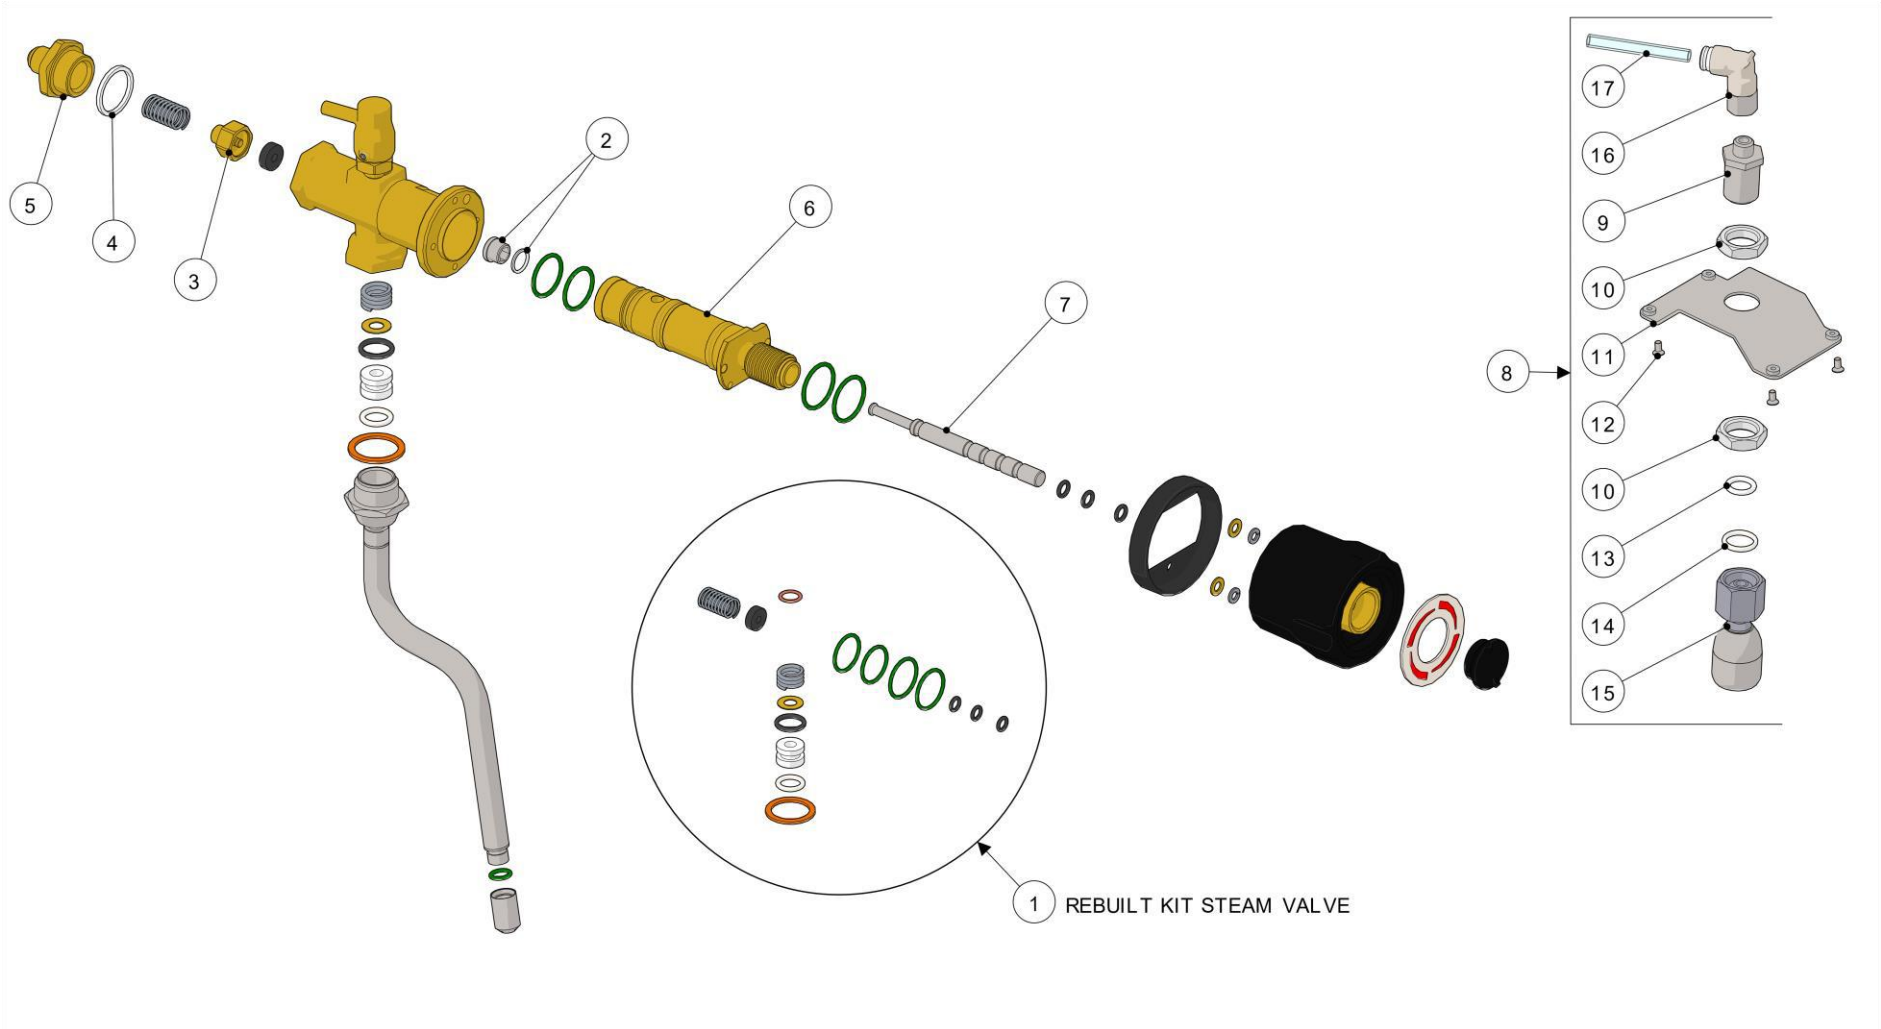

la marzocco

handmade in florence

STEAM AND HOT WATER ASSEMBLY

la marzocco

handmade in florence

STEAM AND HOT WATER ASSEMBLY

Item	Part number	Description
0001	L192.03	VACUUM BREAKER VALVE G1/8M W/SWIVEL BODY
0002	8.2.013.01	ANTI-SUCTION VALVE SHAFT TREATED
0003	H.1.001	O-RING 1,78X3,69 FKM 70 SH
0004	B.3.001	BUSHING FLANGED 5X9X6,5 PTFE
0005	A.5.050	STEAM TIP PRO TOUCH D1,5
0006	H.1.027	O-RING 1,78x7,65 VITON 70 ShA
0007	T.2.013	STEAM WAND S SHAPE PRO TOUCH
0008	A.5.121	CONNECTOR G1/2 INOX
0009	F.1.140	CAP KNOB STEAM KB90
0010	D.4.032	STEAM VALVE KNOB COVER KB90
0011	1.3.016	SELF LOCK NUT M5 H5 WR8 GALVANIZED
0012	1.4.005	SOCKET GRUB SCREW M5X20 BRASS DIN913
0013	F.1.128	STEAM VALVE KNOB KB90
0014	ROND_GROWER4	ZINC-COATED GROWER WASHER M4
0015	RONDELLA4X9	WASHER 4X9X0,8 BRASS
0016	F.1.129	STEAM VALVE KNOB HANDLE COVER KB90
0017	A.2.119	STEAM VALVE BODY FRONTALLY DISMISSABLE
0018	1.1.135	SCREW BLOCK STEAM V. WITH FRONT ACCESS
0019	8.1.001.TR	SPECIAL WASHER 10X14X1,6 COPPER

la marzocco

handmade in florence

STEAM AND HOT WATER ASSEMBLY

la marzocco

handmade in florence

STEAM AND HOT WATER ASSEMBLY

Item	Part number	Description
0001	1206	REBUILD KIT STEAM VALVE KB90-GB5XS
0002	A.5.119.R	HOUSING G1/8 D12 W/ GASKET
0003	A.2.117	VALVE E16 H15 KB90 STEAM VALVE
0004	A.7.016	GASKET PTFE 25X21,2X2
0005	A.2.116	REAR TUBE CONNECTOR KB90 VALVE
0006	A.2.118.R	INSERT CONNECTOR W/STEAM VALVE KNOB
0007	A.5.120	STEAM VALVE S/S LEVER KB90
0008	SA285	KB90 HOT WATER BREAK-DRAIN ASSEMBLY
0009	A.5.179	FITTING G3/8M-G1/8M H31,5 TR.
0010	L183/1.01	NUT G3/8 H6 WR21 BRASS TREATED
0011	C.1.159	BRACKET HOT WATER LINEA PB
0012	1.1.060	SCREW M3X6 PHILLIPS COUNTERSUNK S/S A2
0013	L169/A1	PTFE GASKET 10x2,5
0014	H.1.044	O-RING 2,62x12,37 PTFE
0015	L160.02	HOT WATER WAND S/S G3/8F W/DIFFUSER
0016	A.7.015	FITTING PUSH-IN 90° 6-G1/8F PPSU
0017	T.3.007	PFA TUBE 6mm - 4mm