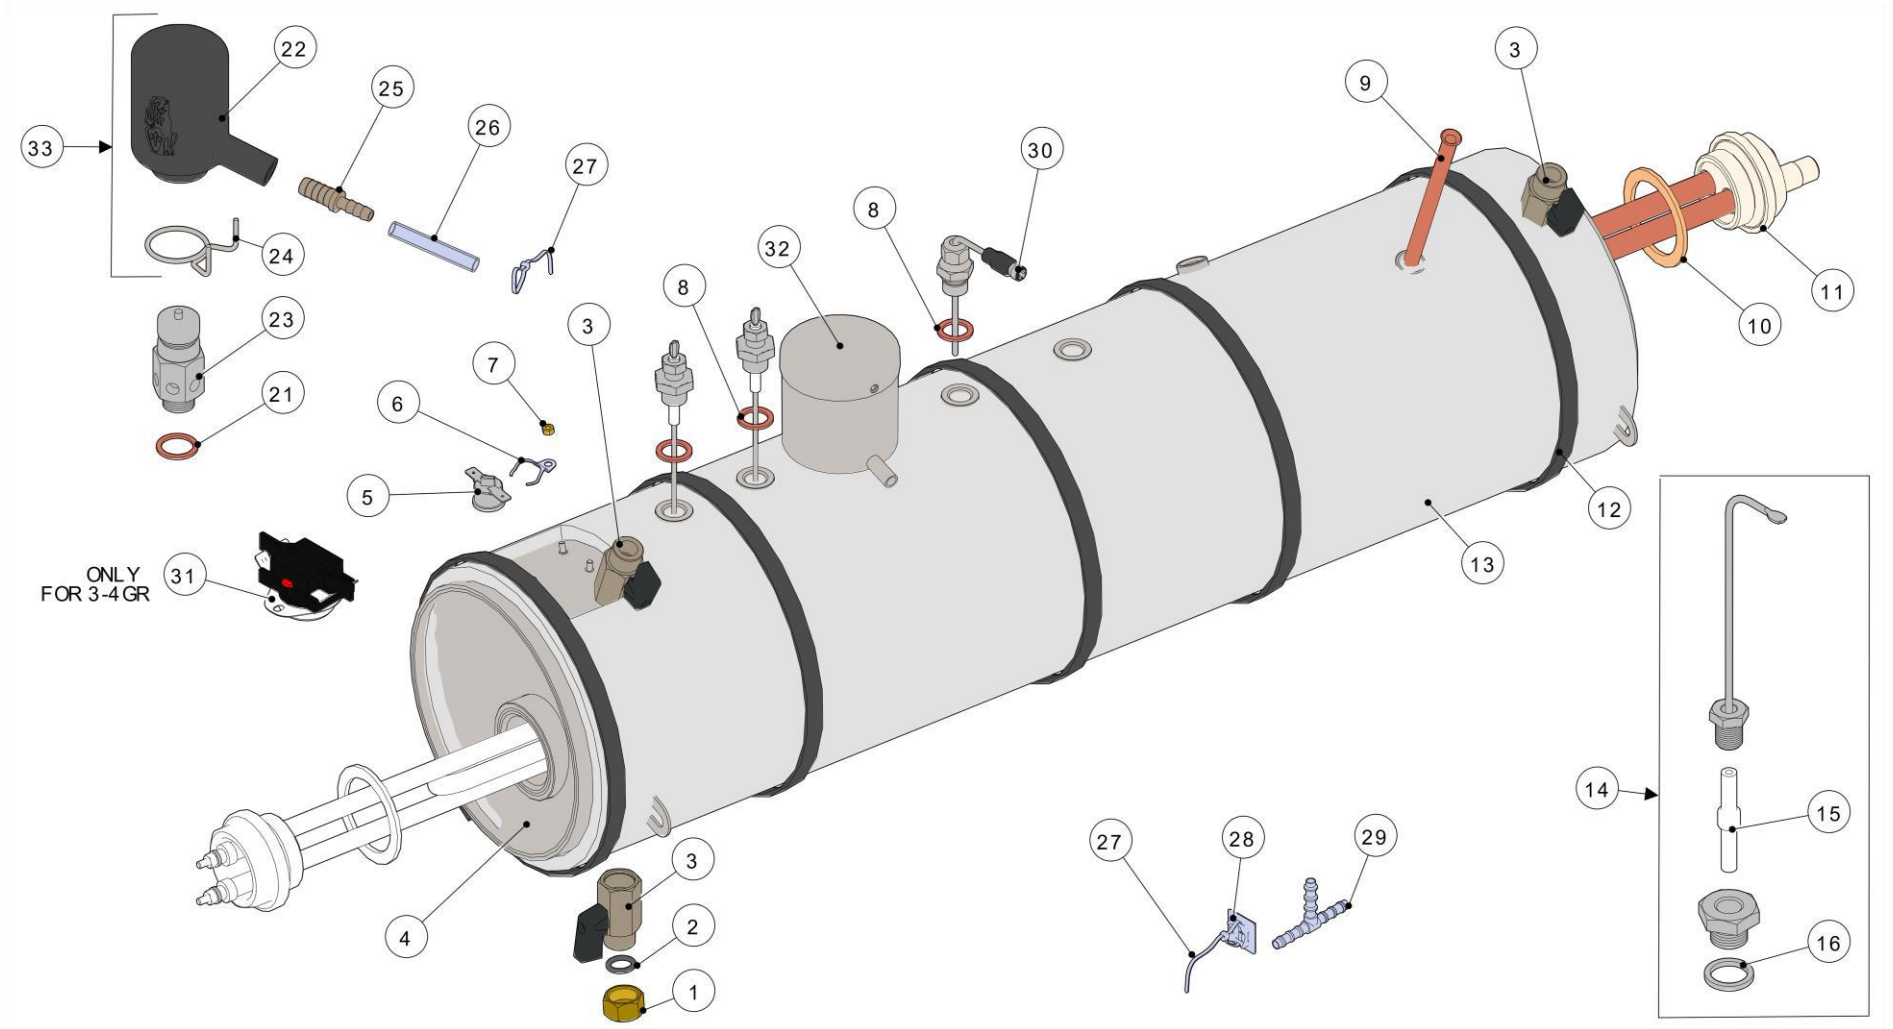

la marzocco

handmade in florence

STEAM BOILER