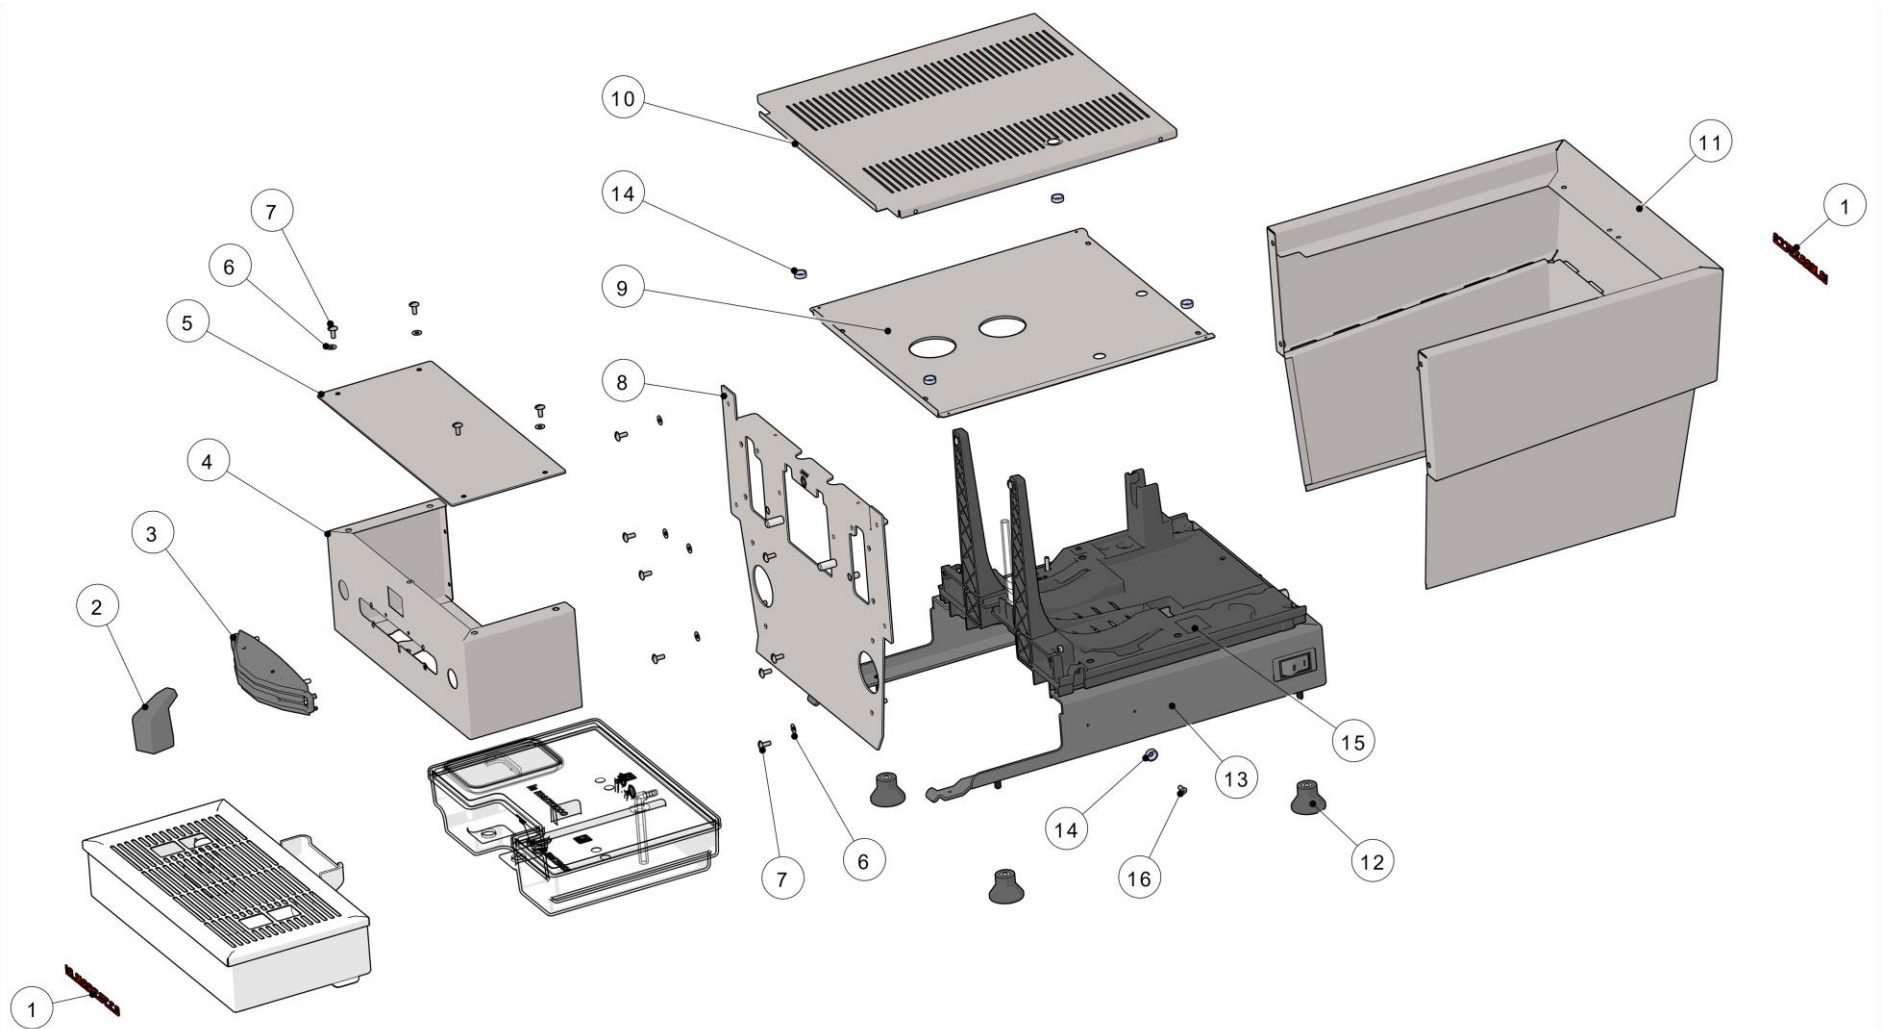

parts catalog linea mini (mi)

la marzocco
handmade in florence

la marzocco
handmade in florence

INDEX

	Pag.	Ver.
Specifications	4	1.0
Body Panel Assembly	6	1.0
Drain Box / Water Reservoir Assembly	9	1.0
Steam and Hot Water Assembly	11	1.0
Water Motor Pump Assembly	14	1.0
Hydraulic Assembly	16	1.0
Coffee Boiler Assembly	23	1.0
Body Panel Assembly	29	1.0
Electrical System	31	1.0
Filters and Portafilters	33	1.0
Hoses and Accessories	38	1.0
Water Supply Connection	40	1.0

la marzocco

handmade in florence

SPECIFICATIONS

la marzocco

handmade in florence

SPECIFICATIONS

Width (cm/in)	36 / 14
Depth (cm/in)	54 / 21.3
Height (cm/in)	38 / 15
Weight (kg/lbs)	30 / 66
Voltage (VAC)	120 single ph
Wattage (max)	1800
Coffee Boiler Capacity (liters)	.17
Steam Boiler Capacity (liters)	3

la marzocco

handmade in florence

BODY PANEL ASSEMBLY

la marzocco

handmade in florence

BODY PANEL ASSEMBLY

Item	Part number	Description
0001	D.4.059	RED LOGO LINEA MINI
0002	C.2.080	PADDLE HANDLE LMR
0003	C.2.079	PADDLE FRONT FRAME LMR PAINTED
0004	C.1.748.63	PANEL FRONT LMR SKY BLUE
0004	C.1.748.54	PANEL FRONT LINEA MINI RED
0004	C.1.748.60	PANEL FRONT LMR BLACK
0004	C.1.748.71	PANEL FRONT LMR RAL9006
0004	C.1.748.56	PANEL FRONT LMR YELLOW
0004	C.1.748	PANEL FRONT LMR
0005	C.1.743.63	COVER GROUP LMR SKY BLUE
0005	C.1.743.54	COVER GROUP LMR RED
0005	C.1.743.60	COVER GROUP LMR MATTE BLACK
0005	C.1.743.71	COVER GROUP LMR RAL 9600
0005	C.1.743.56	COVER GROUP LMR YELLOW
0005	C.1.743.62	COVER GROUP LMR WHITE
0005	C.1.743	COVER GROUP LMR
0006	I.6.024	WASHER NO ANTI-SCRATCH
0007	I.1.099	SCREW M4X10 MUSHROOM SLOTTED HEAD S/S
0008	C.1.753	PANELBODYFRAMEFRONTLMR
0008	C.1.753.71	PANEL BODY FRAME FRONT LMR RAL9006
0008	C.1.753.63	PANEL BODY FRAME FRONT LMR SKY BLUE