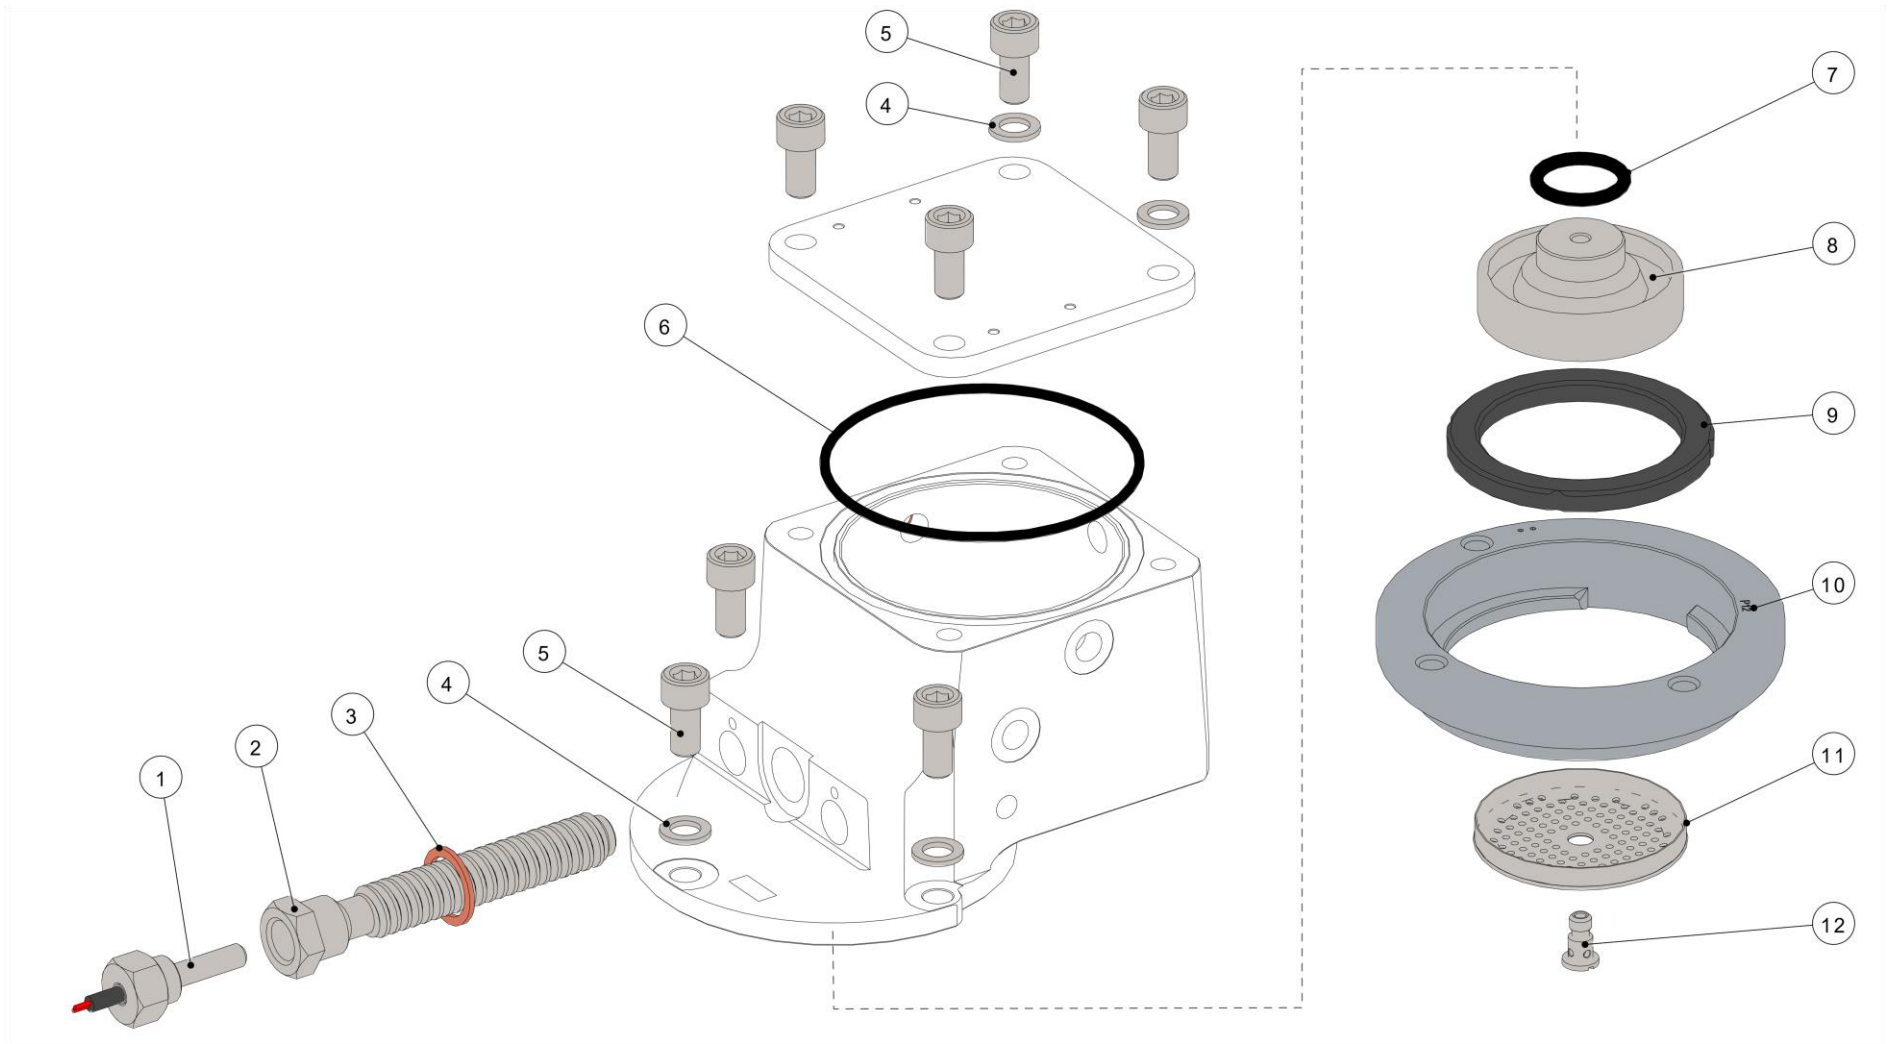

la marzocco

handmade in florence

COFFEE BOILER ASSEMBLY