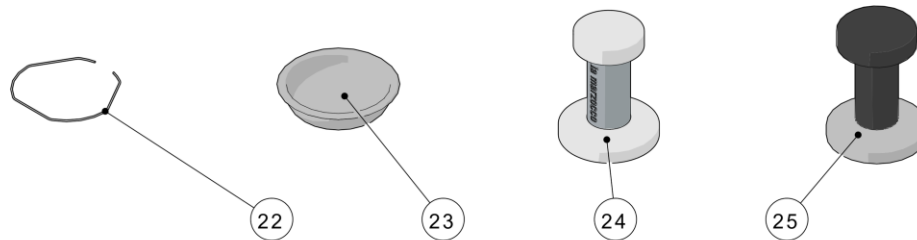

X - TESTED & CERTIFIED