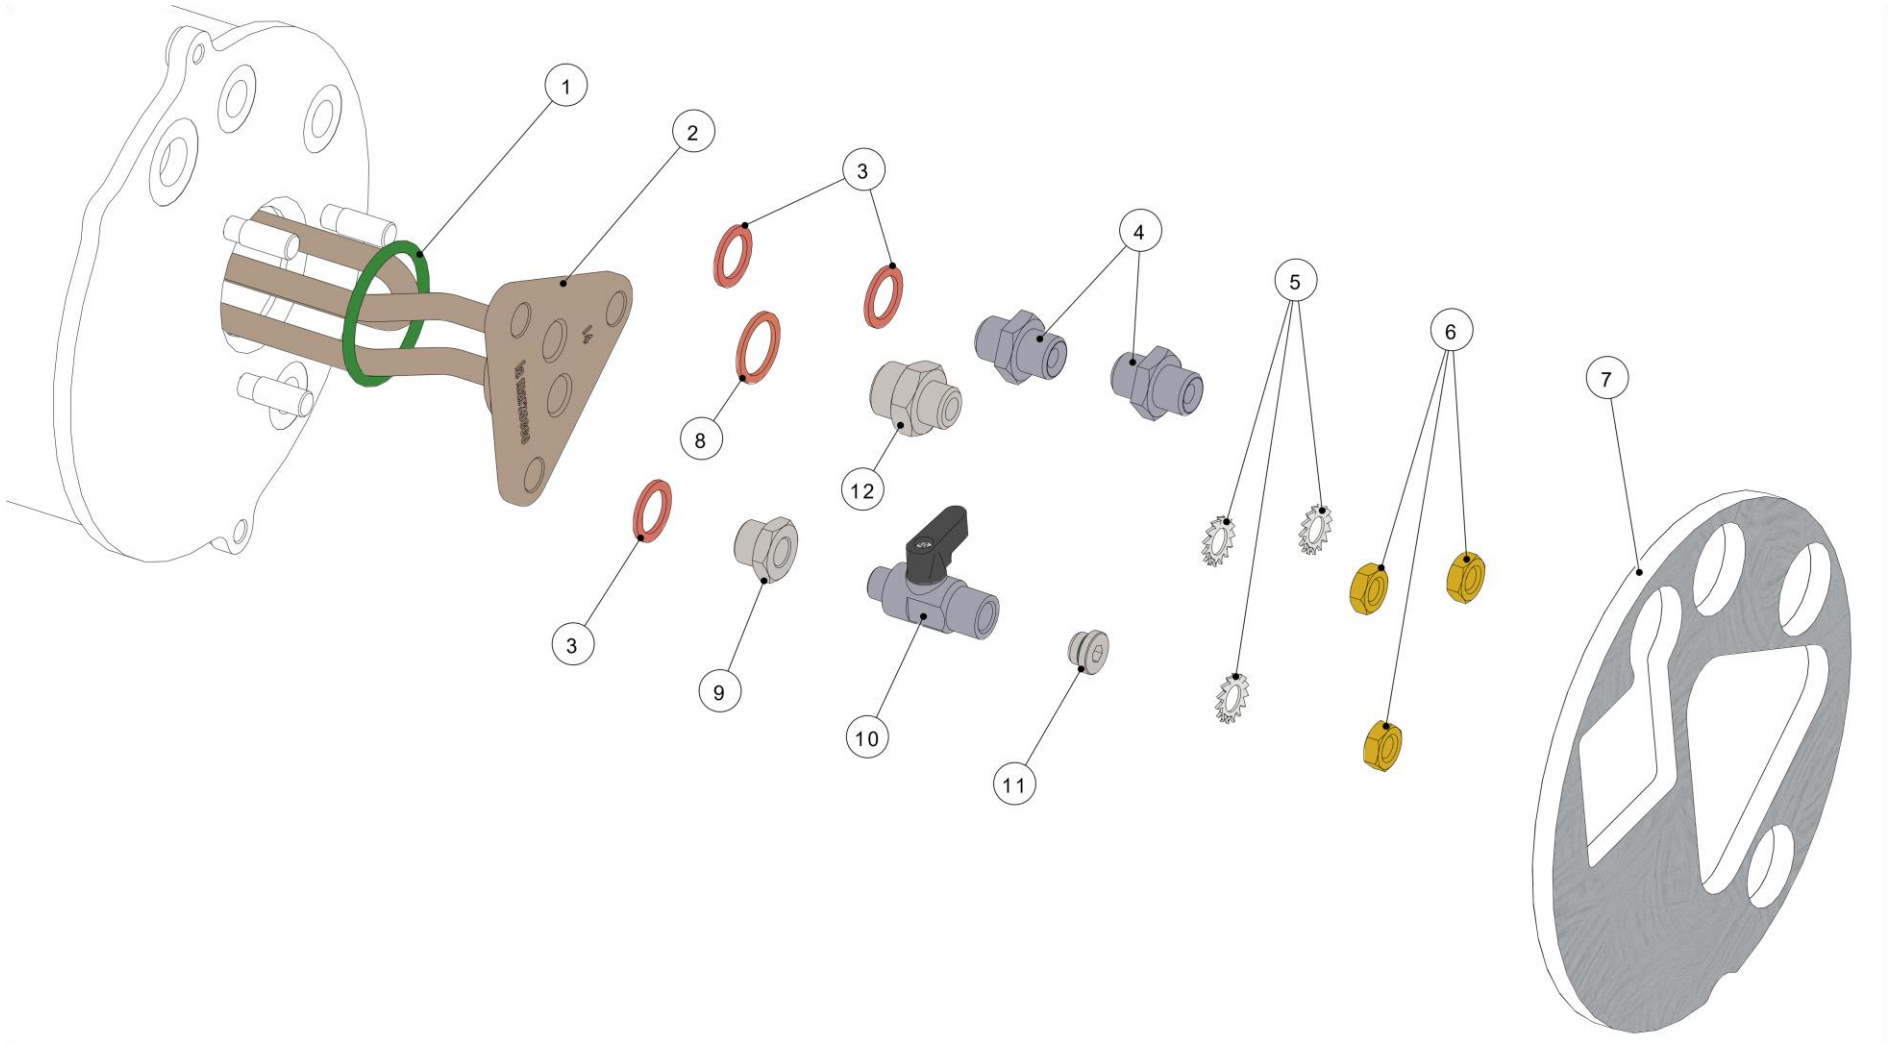

la marzocco

handmade in florence

HYDRAULIC ASSEMBLY