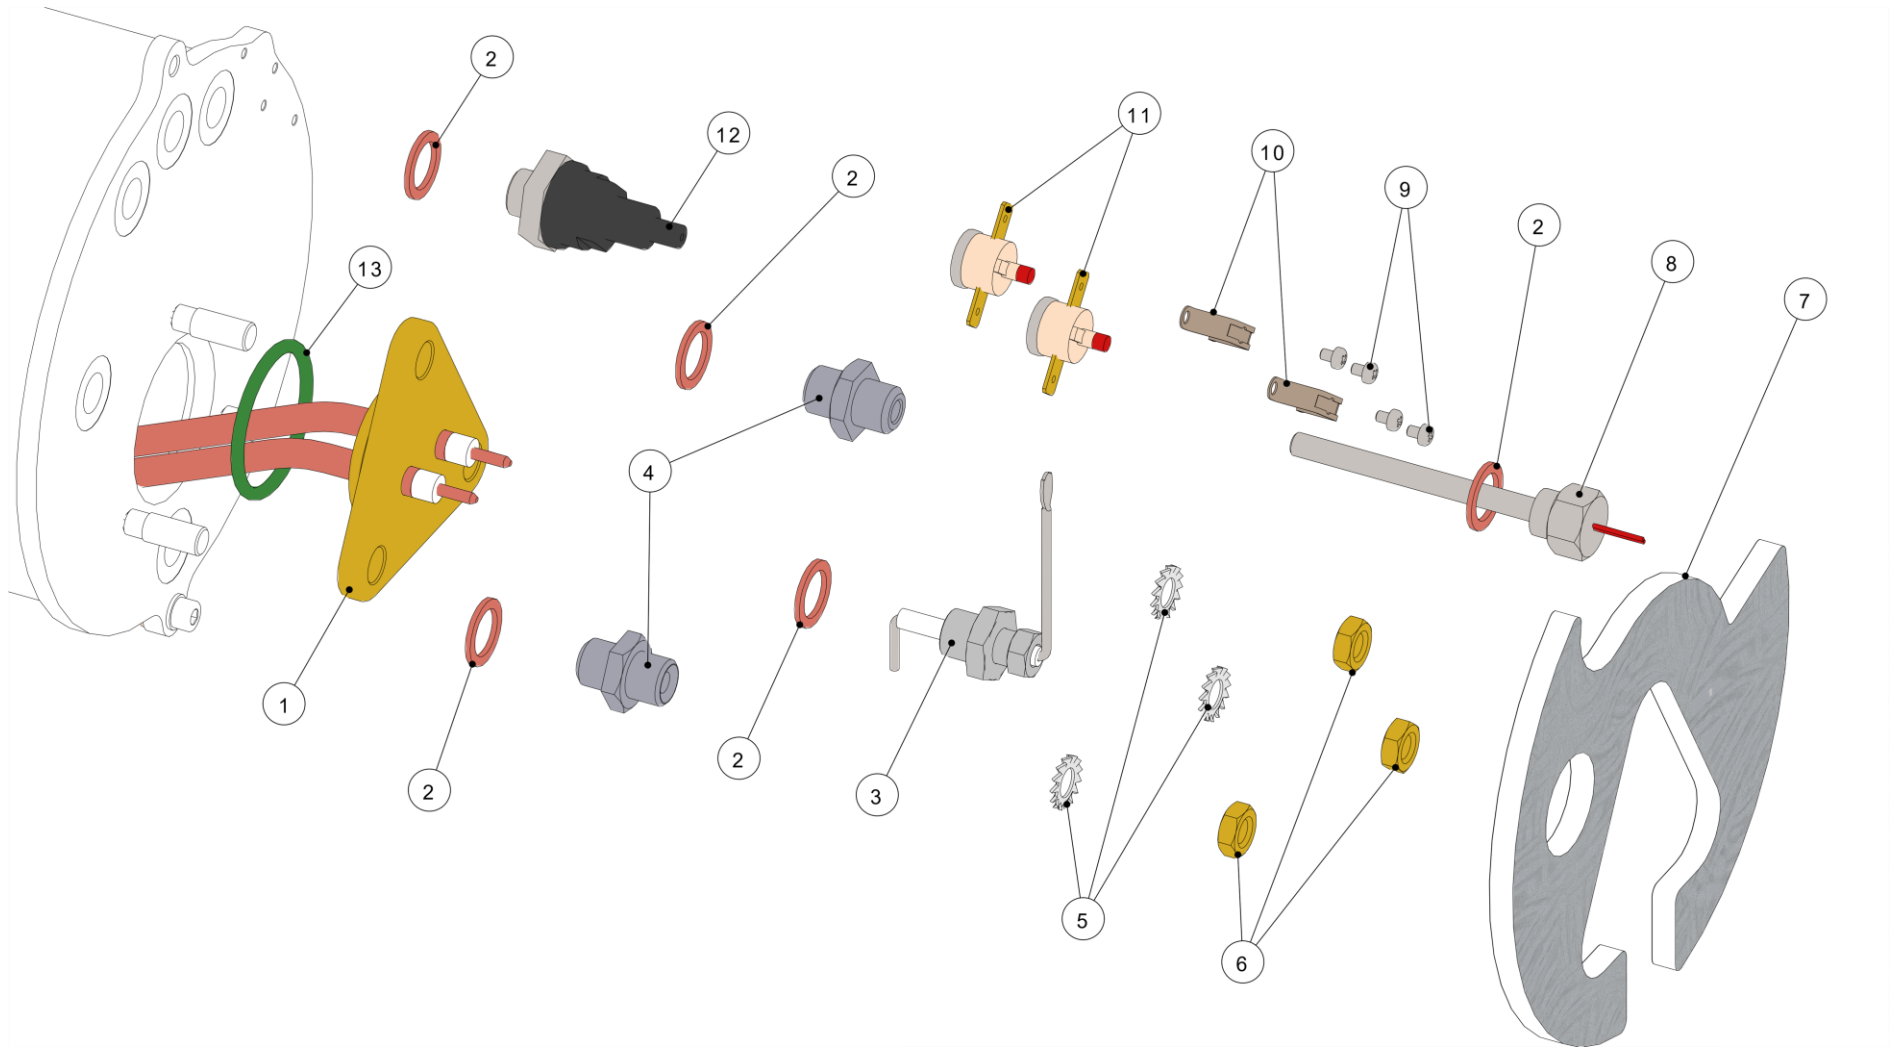

la marzocco

handmade in florence

HYDRAULIC ASSEMBLY

Item	Part number	Description
0022	A.5.197	MANIFOLD G1/4F - G1/4M SIS
0023	T.1.340	TUBE AUTOFILL SOLENOI DV. - STEAMBOILER
0024	T.1.338	TUBE CROSS FITTING MIXING - C. BOILER
0025	T.1.328	TUBE PRE-HEATER LMR
0026	T.1.327	TUBE PRE-HEATER-MANIFOLD LMR
0027	T.1.353	TUBE STEAM BOILER-STEAM VALVE
0028	L100/E110.01	SOLENOID VALVE 3WAY 110V
0029	B.2.006.02	SOLENOID VALVE 3WAY NO COIL

la marzocco

handmade in florence

HYDRAULIC ASSEMBLY

la marzocco

handmade in florence

HYDRAULIC ASSEMBLY

Item	Part number	Description
0001	F.2.014.01	O-RING 3,53X37,69 FKM 70 SH VERDE
0002	T.1.046	PREHEATER 1GR L157MM
0003	L100/1A	WASHER 13,5X19X1,5 COPPER
0004	L037/3.01	NIPPLE G1/4M-G1/4M WR19 H25.5 BRASS TR.
0005	ROND_DENT_8	TOOTH LOCK WASHER 8X14,7X2 S/S A2
0006	1.1.025	NUT MS H5 WR13 BRASS
0007	F.7.042	INSULATING RIGHT SIDE SB LMR
0008	L18011	WASHER 22X17X1,5 COPPER
0009	A.5.178	FITTING G1I4M-G1I8F WR17 S/S
0010	B.2.016.01	BALL VALVE G1I8F-R1I8M BRASS TREATED
0011	A.5.191	CAP G1I8 CHS SOCKET S/S WIO-RING
0012	A.5.188	NIPPLE G3I8M-G1I4M WR20 S/S

la marzocco

handmade in florence

HYDRAULIC ASSEMBLY

la marzocco

handmade in florence

HYDRAULIC ASSEMBLY

Item	Part number	Description
0001	E.6.003.03	HEATING ELEMENT W1200 V220 TRIANG. FL
0001	E.6.040	HEATING ELEM. W1200 V220 TRIANG.FL. TEA
0001	E.6.041.01	HEATING ELEMENT W900 V110 TRIANG.FL. RP
0002	L100/1A	WASHER 13,5X19X1,5 COPPER
0003	LA052	WATER LEVEL PROBE
0004	L037/3.01	NIPPLE G1/4M-G1/4M WR19 H25.5 BRASS TR.
0005	ROND_DENT_8	TOOTH LOCK WASHER 8X14,7X2 S/S A2
0006	1.1.025	NUT M8 H5 WR13 BRASS
0007	F.7.043	INSULATING LEFT SIDE SB LMR
0008	E.3.030.01	NTC LCR TEMPERATURE PROBE
0009	1.1.151	SCREW M3X4 PHILLIPS ROUND-PAN S/S A2
0010	F.9.002	BRACKET SAFETY THERMOSTAT CAMPINI TY60
0011	E.5.002	SAFETY THERMOSTAT 1P 140C 250V
0012	B.2.029.01	VALVE VACUUM BREAKER SMA G1/4 S/S FKM
0012	1037	REBUILD KIT VACUUM BREAKER SMA
0013	F.2.014.01	O-RING 3,53X37,69 FKM 70 SH VERDE