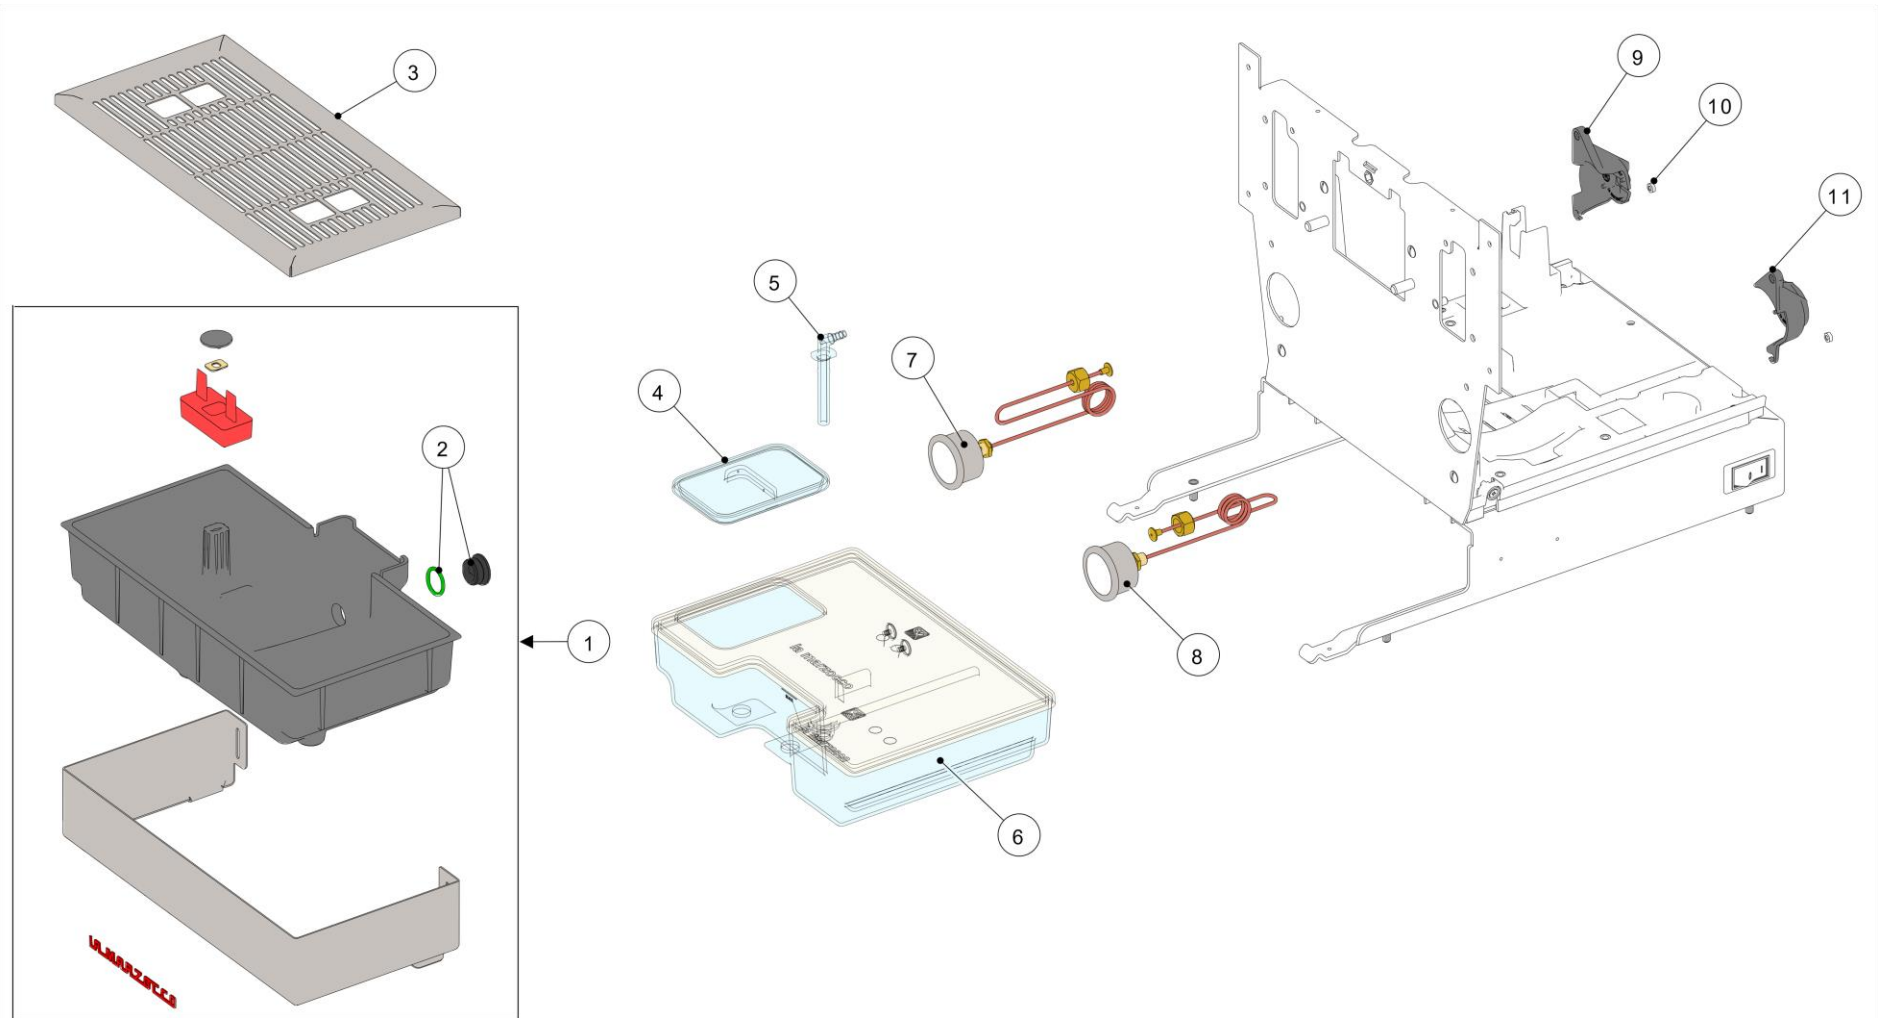

la marzocco

handmade in florence

BODY PANEL ASSEMBLY

Item	Part Number	Description
0008	C.1.753.62	PANEL BODY FRAME FRONT LMR WHITE
0008	C.1.753.60	PANEL BODY FRAME FRONT LMR BLACK
0008	C.1.753.56	PANEL BODY FRAME FRONT LMR YELLOW
0008	C.1.753.54	PANEL BODY FRAME FRONT LMR RED
0009	C.1.742	CLOSURE CUP WARMER LMR
0010	C.1.741	GRID CUP WARMER LMR
0011	C.1.752.63	BODY COVER ASSEMBLY LMR SKY BLUE
0011	C.1.752.54	BODY COVER ASSEMBLY LMR RED
0011	C.1.752.60	BODY COVER ASSEM. LMR MATTE BLACK
0011	C.1.752.71	BODY COVER ASSEMBLY LMR RAL9006
0011	C.1.752.56	BODY COVER ASSEMBLY LMR YELLOW
0011	C.1.752.62	BODY COVER ASSEMBLY LMR WHITE
0011	C.1.752	BODY COVER LMR
0012	CL41.R	KIT 4 FOOT D35X25 M6 ANTI-STAIN RUBBER
0013	C.1.750	BASE LMR
0014	F.9.018	MAGNET D12X4 W/HOLE 1,6 kgf NICKEL PLATE
0015	C.2.081.02	FRAME BASE LMR
0016	I.1.093	SCREW M4X14 PHILLIPS COUNTERSUNK S/S A2

la marzocco

handmade in florence

DRAIN BOX/WATER RESERVOIR ASSEMBLY

la marzocco

handmade in florence

DRAIN BOX/WATER RESERVOIR ASSEMBLY

Item	Part Number	Description
0001	SA727	DRAIN BOX STAINLESS STEEL LMR R W/COVER
0001	SA727.54	DRAIN BOX RED LMR W/COVER
0001	SA727.56	DRAIN BOX YELLOW LMR W/COVER
0001	SA727.60	DRAIN BOX BLACK LMR W/COVER
0001	SA727.62	DRAIN BOX WHITE LMR W/COVER
0001	SA727.63	DRAIN BOX BLUE LMR W/COVER LIGHT
0001	SA727.71	DRAIN BOX METAL GRAY LMR W/COVER
0002	F.2.018.R	DRAIN BOX NIPPLE CAP GS3 W/O-RING
0003	C.1.756.01	DRAIN GRATE LMR
0004	F.1.017.01	GS3 WATER RESERVOIR LID
0005	T.3.014	WATER DRAFT LMR
0006	A.7.032	WATER RESERVOIR WITH COVER LMR
0007	E.3.033.02	PRESSURE GAUGE 0-18 WHITE FLUSH MOUNTING
0008	E.3.034.01	PRESSURE GAUGE 0-3 WHITE FLUSH MOUNTING
0009	F.1.244.01	SUBSTAIN MANOMETER LFT MICRA
0010	DADOINOXM4	NUT M4 H3 WR? S/S A2
0011	F.1.243.01	SUBSTAIN MANOMETER RGT MICRA