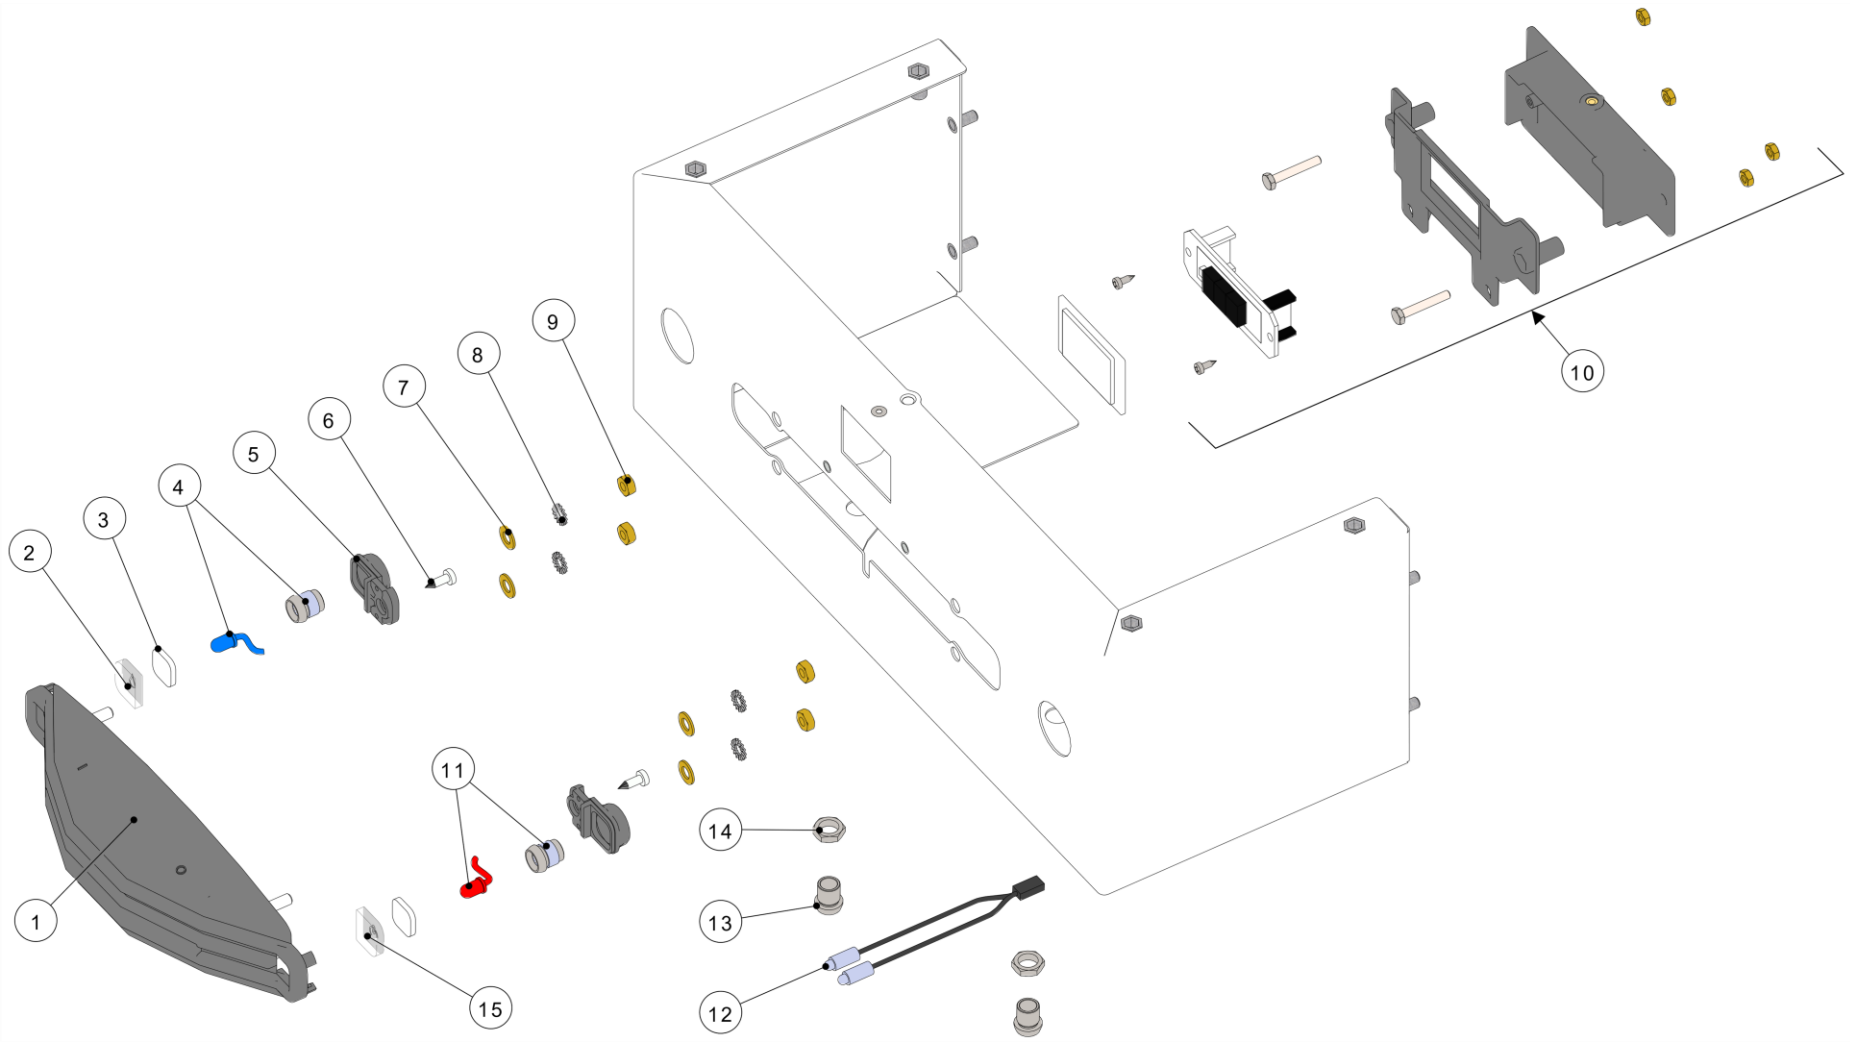

la marzocco

handmade in florence

BODY PANEL ASSEMBLY