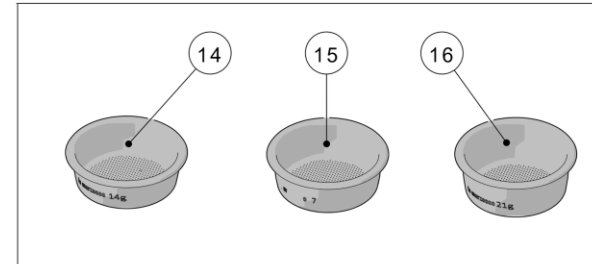

la marzocco

handmade in florence

FILTERS AND PORTAFILTERS

FOR LA MARZOCO SWIFT GRINDER

RIDGELESS

STANDARD VERSION

X - TESTED & CERTIFIED