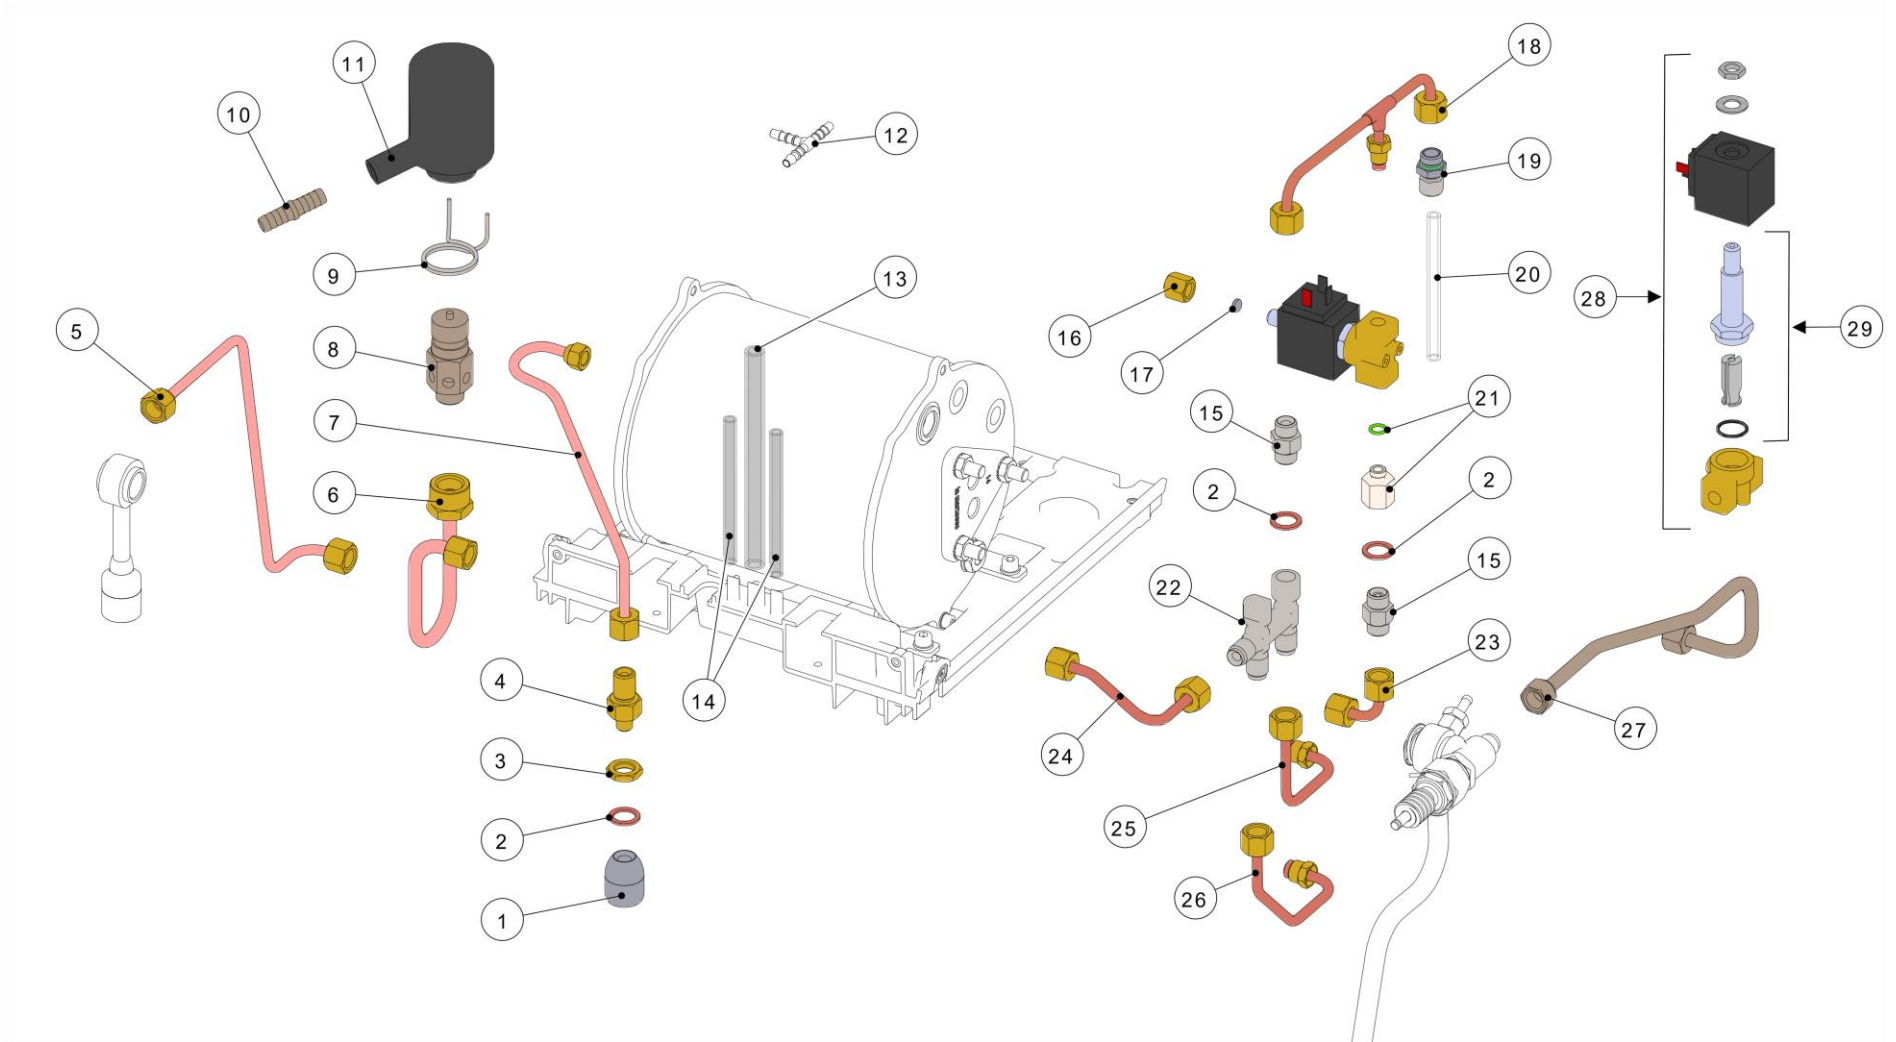

la marzocco

handmade in florence

WATER MOTOR PUMP ASSEMBLY

la marzocco

handmade in florence

WATER MOTOR PUMP ASSEMBLY

Item	Part number	Description
0001	DADOINOXM4	NUT M4 H3 WR? S/S A2
0002	E.7.025	MOTOR 110V FOR PUMP 70L/H LMR
0003	E.2.014	GROMMET FOR PUMP MOTOR GS3
0004	F.2.020	ANTI-VIBRATION ADAPTER KIT FOR PUMP
0005	L290/C	PUMP CLAMP
0006	E.3.003.01	PUMP GS3 70 l/h S/S
0007	F.1.280	BOCCOLA 08,5 H9,5 POM C
0008	F.2.086	GOMMINO 16x8x12x1
0009	H.1.021	O-RING 1,78x4,47 EPDM 70 ShA
0010	L100/D	WASHER 10X14X1,5 COPPER
0011	L180/1	WASHER 22X17X1,5 COPPER
0012	A.5.198	BARB FITTING G3/8M WR19 S/S
0013	A.5.107	FITTING G3/8M-G1/4F WR19 S/S
0014	A.2.128	ELBOW FITTING WITH NUT 06 G1/4M BRAS TR.
0015	A.5.200	FITTING BYPASS JOINT
0016	F.3.168	BASE BYPASS SETTING SHAFT

la marzocco

handmade in florence

HYDRAULIC ASSEMBLY

la marzocco

handmade in florence

HYDRAULIC ASSEMBLY

Item	Part number	Description
0001	L160/3.02	HOT WATER SPOUT G1/8 TREATED
0002	L100/1A	WASHER 13,5 X 19 X 1,5 COPPER
0003	L146	NUT G1/4H4,5WR19BRASS
0004	A.1.031	FITTING G1/8M-G1/4MWR18H40BRASS
0005	T.1.339	TUBE STEAM BOILER-HOT WATER VALVE
0006	T.1.325	TUBE STEAM BOILER-SAFETY VALVE LMR
0007	T.1.324	TUBE BREWING SOLENOID VALVE-DRAIN
0008	B.2.025	SAFETY VALVE G3/82,5 BAR TEA
0009	1.8.003	MOLLA A TORSIONE 2,5X32
0010	A.2.122	HOSE HOLDER D10e BRASS TR.
0011	F.2.062	SAFETY VALVE CLOSURE
0012	A.7.001.01	HOSE CONNECTOR TEE-SHAPE D6,3 Di4 PVDF
0013	T.4.002	10x14 TRANSPARENT SILICONE TUBE
0014	T.4.001	ANTISUCTION VALVE SILICONE TUBE
0015	B.2.027	CHECK VALVE H27,5
0016	L134	FITTING G1/8 FH14 WR14 D4 BRASS
0017	L134/4	FERRULE BLIND 8X4 TREATED
0018	T.1.326	TUBE RAPID FIT-INLET VALVE-CHECK V
0019	A.5.189	STRAIGHT FITTING WITH NUT 06 G1/4M SIS
0020	T.3.007	PFA TUBE 6mm-4mm
0021	A.5.166	PROLUNGA INOX 1/8-1/4 ORING VITON