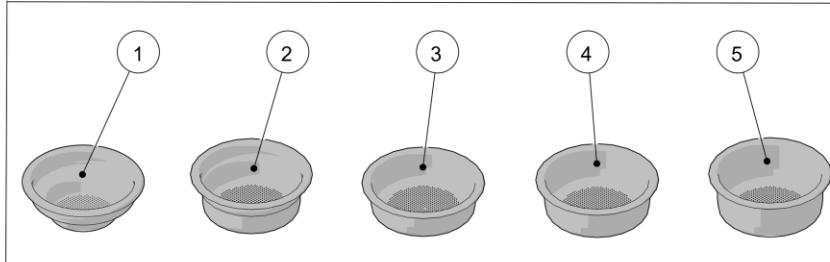

la marzocco

handmade in florence

FILTERS AND PORTAFILTERS

FOR LA MARZOCO SWIFT GRINDER