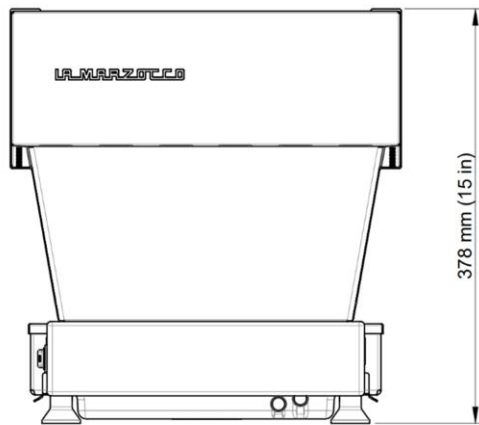

parts catalog linea mini (mi)

la marzocco
handmade in florence

la marzocco
handmade in florence

INDEX

	Pag.	Ver.
Specifications	4	1.0
Body Panel Assembly	6	1.0
Drain Box / Water Reservoir Assembly	9	1.0
Steam and Hot Water Assembly	11	1.0
Water Motor Pump Assembly	14	1.0
Hydraulic Assembly	16	1.0
Coffee Boiler Assembly	23	1.0
Body Panel Assembly	29	1.0
Electrical System	31	1.0
Filters and Portafilters	33	1.0
Hoses and Accessories	38	1.0
Water Supply Connection	40	1.0

la marzocco

handmade in florence

SPECIFICATIONS

la marzocco

handmade in florence

SPECIFICATIONS

Width (cm/in)	36 / 14
Depth (cm/in)	54 / 21.3
Height (cm/in)	38 / 15
Weight (kg/lbs)	30 / 66
Voltage (VAC)	120 single ph
Wattage (max)	1800
Coffee Boiler Capacity (liters)	.17
Steam Boiler Capacity (liters)	3