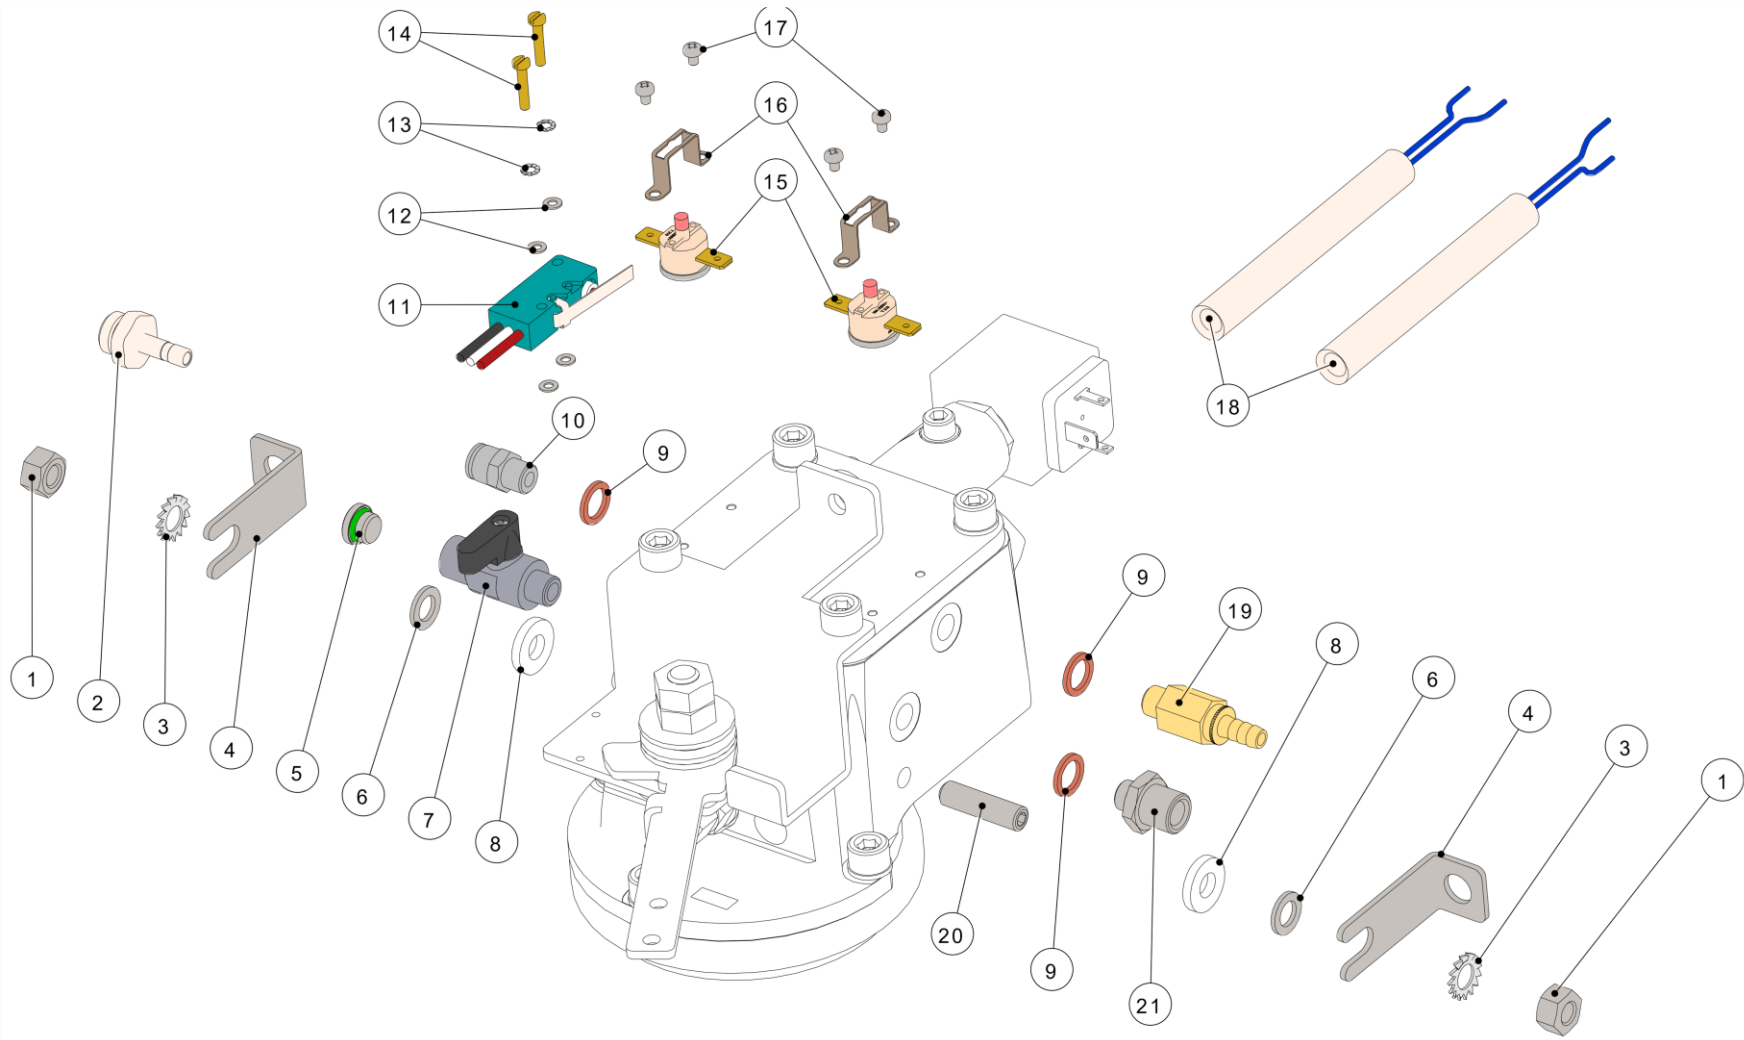

la marzocco

handmade in florence

COFFEE BOILER ASSEMBLY