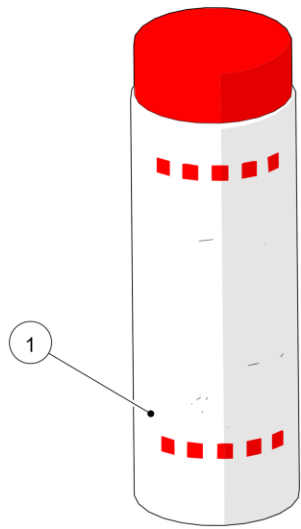

la marzocco

handmade in florence

HOSES AND ACCESSORIES