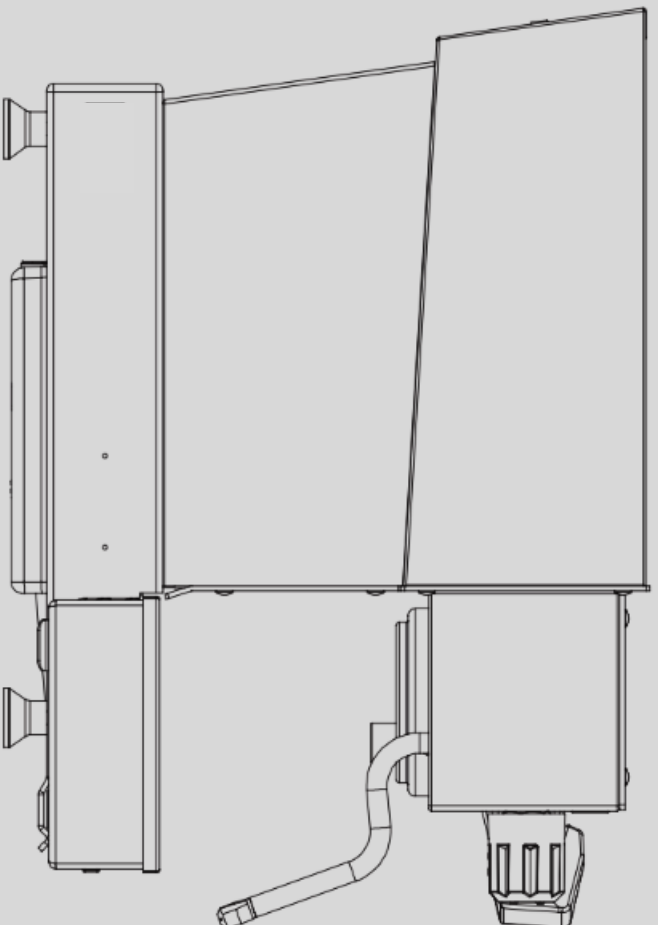

parts catalog linea mini (mi)

la marzocco
handmade in florence

la marzocco
handmade in florence

INDEX

	Pag.	Ver.
Specifications	4	1.0
Body Panel Assembly	6	1.0
Drain Box / Water Reservoir Assembly	9	1.0
Steam and Hot Water Assembly	11	1.0
Water Motor Pump Assembly	14	1.0
Hydraulic Assembly	16	1.0
Coffee Boiler Assembly	23	1.0
Body Panel Assembly	29	1.0
Electrical System	31	1.0
Filters and Portafilters	33	1.0
Hoses and Accessories	38	1.0
Water Supply Connection	40	1.0

la marzocco

handmade in florence

SPECIFICATIONS

la marzocco

handmade in florence

SPECIFICATIONS

Width (cm/in)	36 / 14
Depth (cm/in)	54 / 21.3
Height (cm/in)	38 / 15
Weight (kg/lbs)	30 / 66
Voltage (VAC)	120 single ph
Wattage (max)	1800
Coffee Boiler Capacity (liters)	.17
Steam Boiler Capacity (liters)	3

la marzocco

handmade in florence

BODY PANEL ASSEMBLY

la marzocco

handmade in florence

BODY PANEL ASSEMBLY

Item	Part number	Description
0001	D.4.059	RED LOGO LINEA MINI
0002	C.2.080	PADDLE HANDLE LMR
0003	C.2.079	PADDLE FRONT FRAME LMR PAINTED
0004	C.1.748.63	PANEL FRONT LMR SKY BLUE
0004	C.1.748.54	PANEL FRONT LINEA MINI RED
0004	C.1.748.60	PANEL FRONT LMR BLACK
0004	C.1.748.71	PANEL FRONT LMR RAL9006
0004	C.1.748.56	PANEL FRONT LMR YELLOW
0004	C.1.748	PANEL FRONT LMR
0005	C.1.743.63	COVER GROUP LMR SKY BLUE
0005	C.1.743.54	COVER GROUP LMR RED
0005	C.1.743.60	COVER GROUP LMR MATTE BLACK
0005	C.1.743.71	COVER GROUP LMR RAL 9600
0005	C.1.743.56	COVER GROUP LMR YELLOW
0005	C.1.743.62	COVER GROUP LMR WHITE
0005	C.1.743	COVER GROUP LMR
0006	I.6.024	WASHER NO ANTI-SCRATCH
0007	I.1.099	SCREW M4X10 MUSHROOM SLOTTED HEAD S/S
0008	C.1.753	PANELBODYFRAMEFRONTLMR
0008	C.1.753.71	PANEL BODY FRAME FRONT LMR RAL9006
0008	C.1.753.63	PANEL BODY FRAME FRONT LMR SKY BLUE