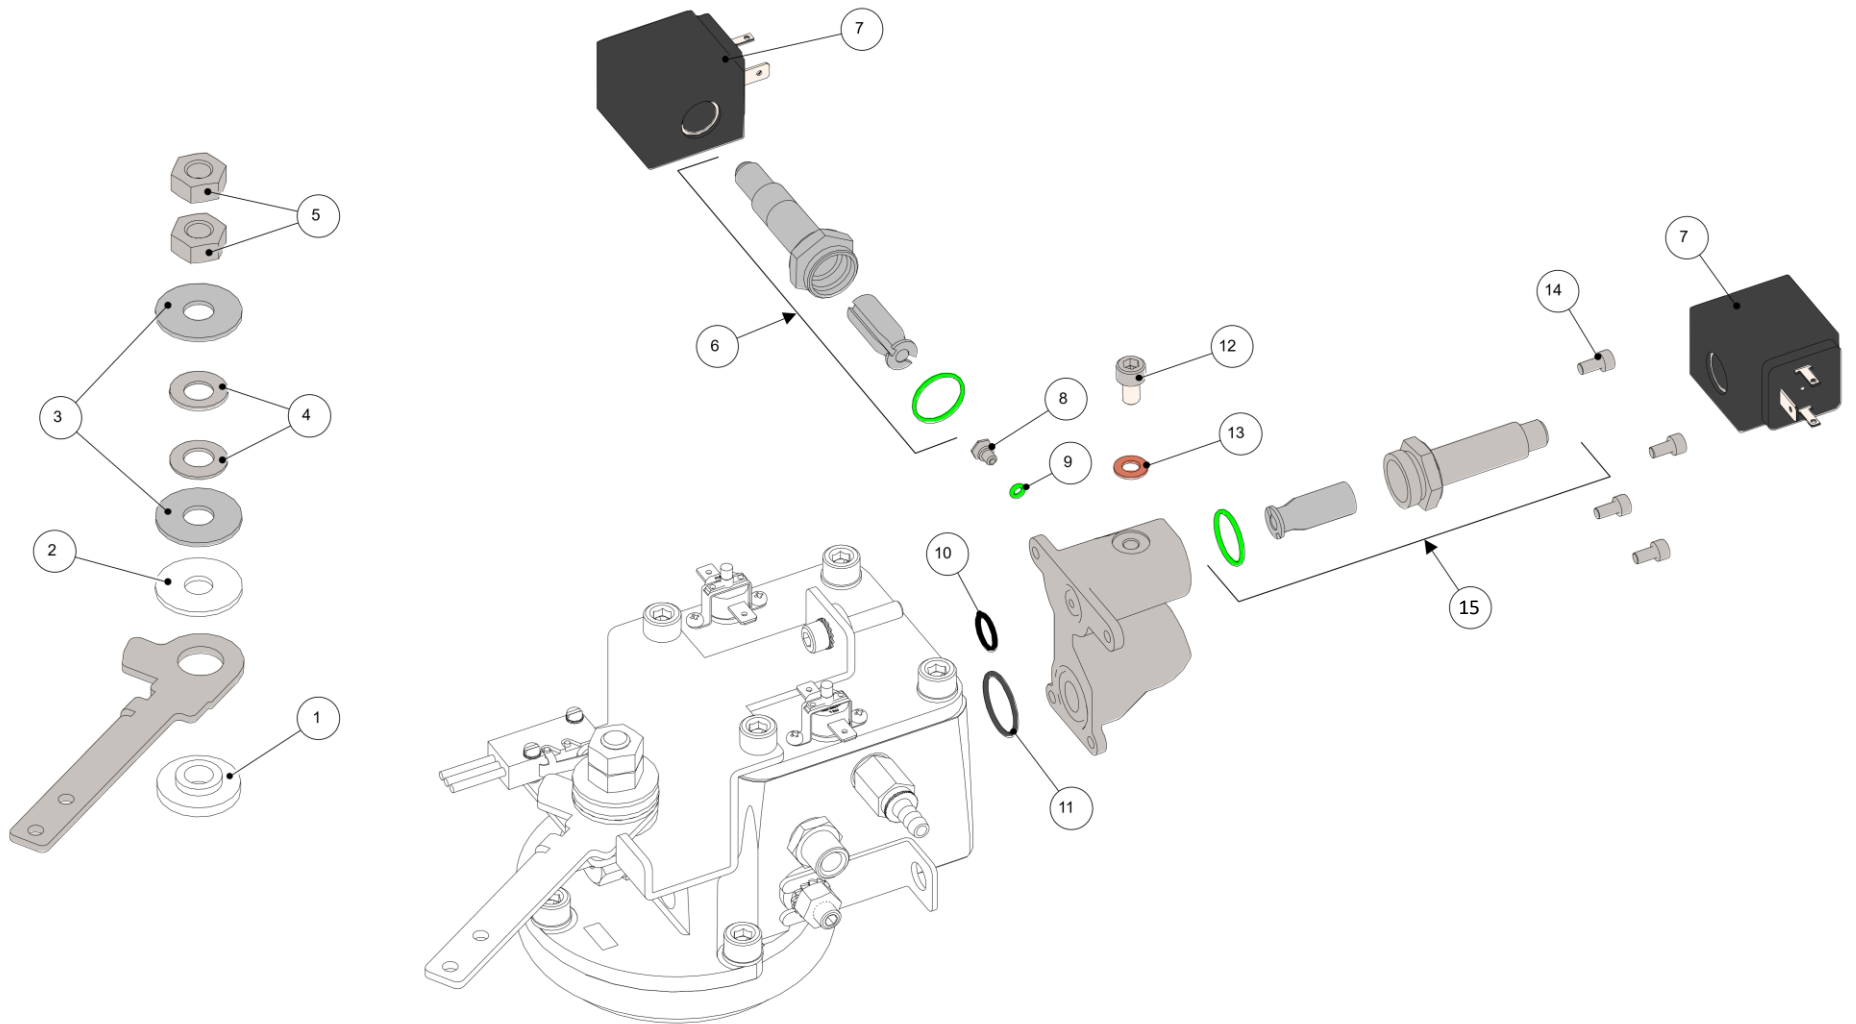

la marzocco

handmade in florence

COFFEE BOILER ASSEMBLY