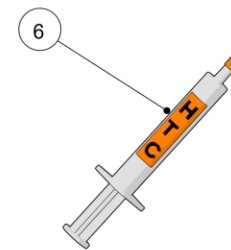

la marzocco

handmade in florence

HOSES AND ACCESSORIES