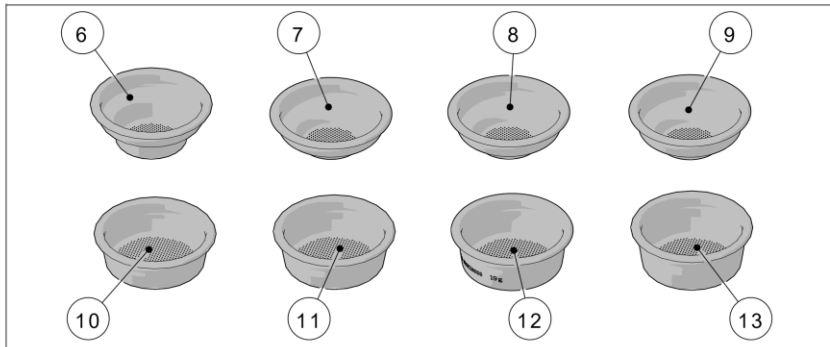

STANDARD VERSION