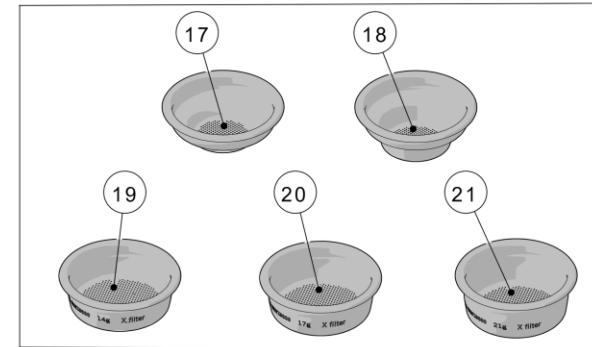

X - TESTED & CERTIFIED